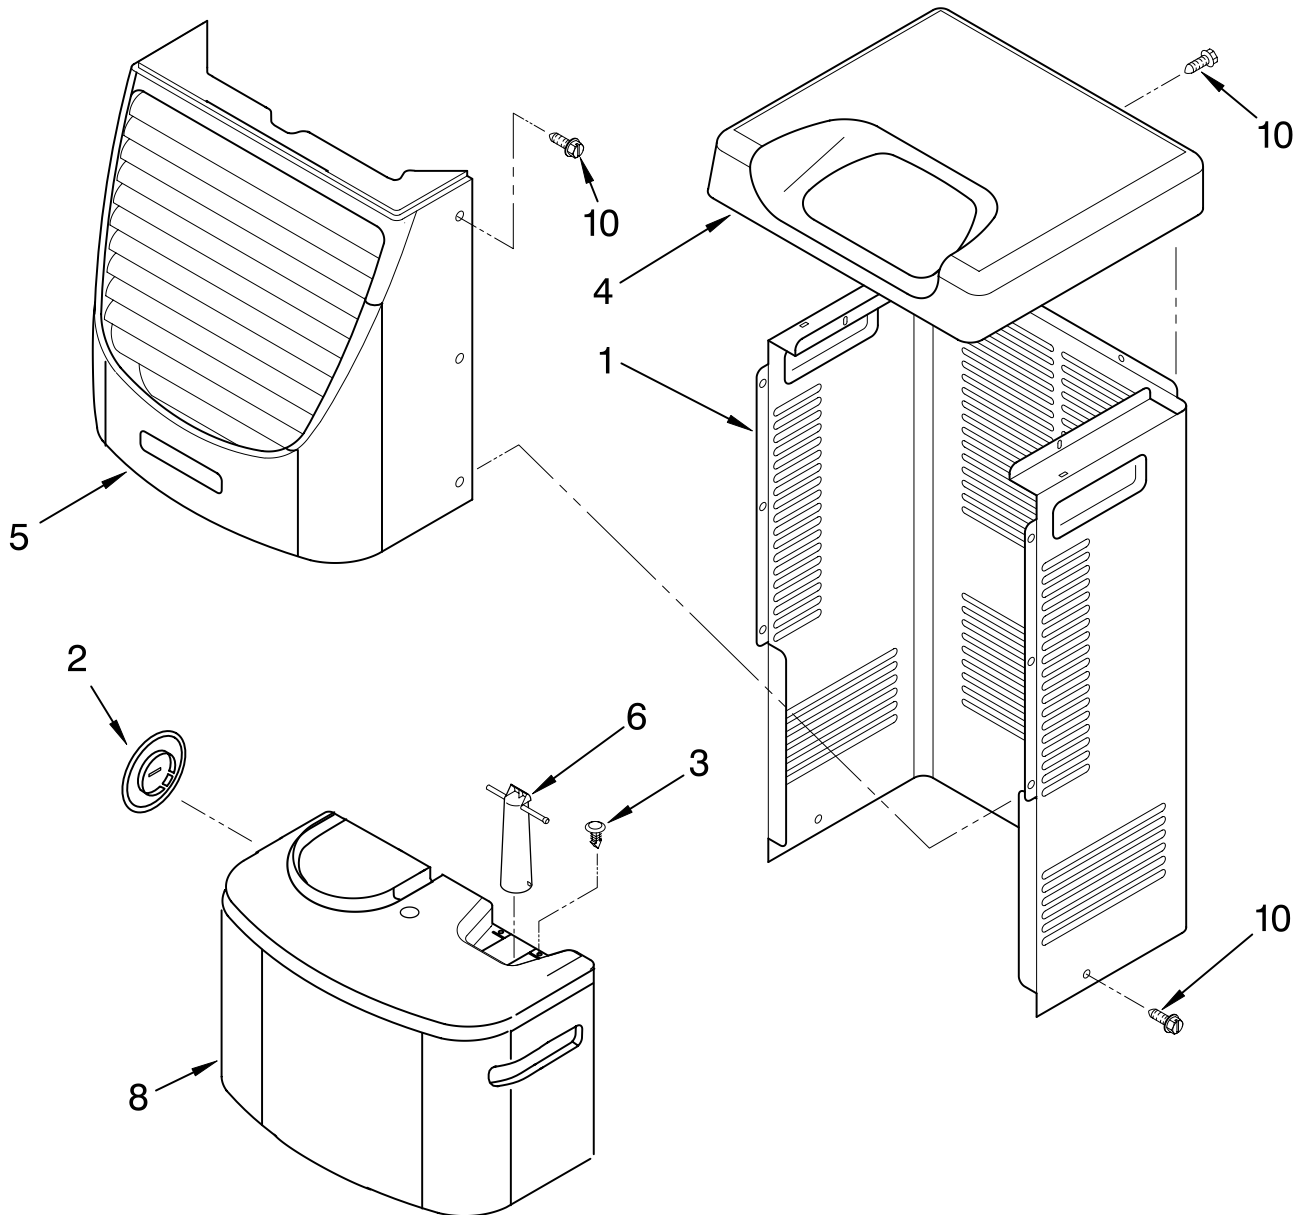

# AIR FLOW AND CONTROL PARTS

For Model: AD50USL1

DEHUMIDIFIER

Illus. No.	Part No.	DESCRIPTION
1	LIT1186309 LIT1185020	Literature Parts Wiring Diagram Use & Care Guide
3	1184916	Assembly, Control Panel Electronic
5	488480	Screw, Sm #8 x 1/2
6	1183427	Bracket, Motor Panel,
7		Air System
	1168758	Left Side
	1168759	Right Side
10	1186208	Motor, Fan
11	1168661	Blade, Fan
12	1168681	Cover, Air System
13	1185790	Switch, Bucket Fill/Check
14	1159222	Screw, 8-18 x .295
15	1186221	Cord, Appliance W/ Wiring Harness
16	1168666	Plate, Orifice
17	488130	Nut
22	1180504	Relief, Strain
23	1184946	Support, Air System
25	857547	Tie, Cable
26	1168752	Brace, Support
27	1157158	Screw, 8-18 X 3/8
28	1180634	Edge Guard

Illus. No.	Part No.	DESCRIPTION
11	950058	Relay, Start
12	1182781	Cover, Terminal
14	1185204	Evaporator
15	488480	Screw, 8 x 1/2 (4)
16	680975	Washer
17	24364001	Clip, Compressor
20	1168722	Grommet (4)
21	1168654	Base
22	1164241	Caster (4)

# CABINET PARTS

For Model: AD50USL1

Illus. No.	Part No.	DESCRIPTION
1	1168667	Cabinet
2	1172098	Cover, Hose Connection
3	1168762	Clip, Float
4	1168652	Cover, Top
5	1182600	Cover, Front
6	1172075	Float
8	1182588	Bucket, Condensate
10	1168744	Screw