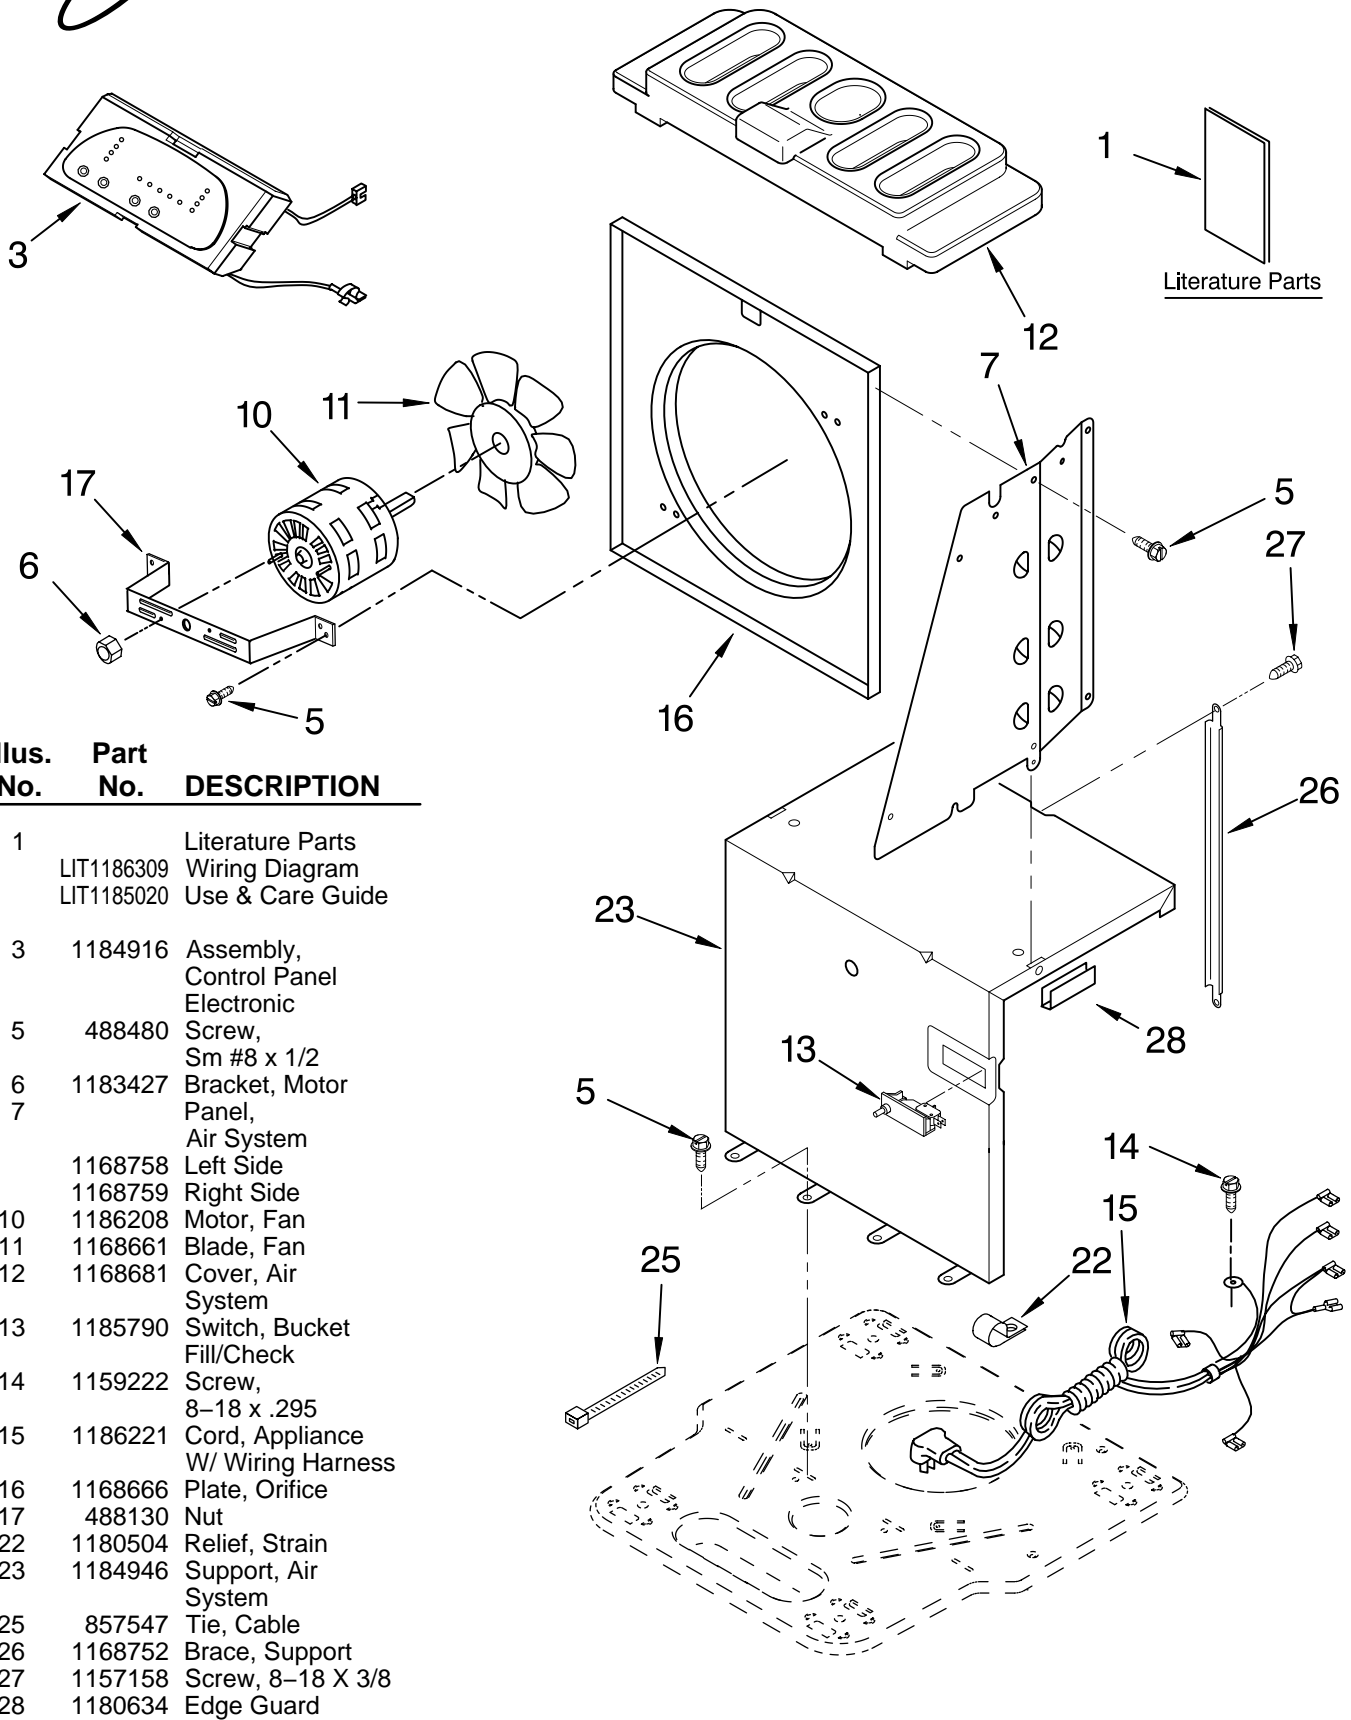

# AIR FLOW AND CONTROL PARTS

For Model: AD50USL1

DEHUMIDIFIER

Illus. No.	Part No.	DESCRIPTION
1	LIT1186309 LIT1185020	Literature Parts Wiring Diagram Use & Care Guide
3	1184916	Assembly, Control Panel Electronic
5	488480	Screw, Sm #8 x 1/2
6	1183427	Bracket, Motor Panel,
7		Air System
	1168758	Left Side
	1168759	Right Side
10	1186208	Motor, Fan
11	1168661	Blade, Fan
12	1168681	Cover, Air System
13	1185790	Switch, Bucket Fill/Check
14	1159222	Screw, 8-18 x .295
15	1186221	Cord, Appliance W/ Wiring Harness
16	1168666	Plate, Orifice
17	488130	Nut
22	1180504	Relief, Strain
23	1184946	Support, Air System
25	857547	Tie, Cable
26	1168752	Brace, Support
27	1157158	Screw, 8-18 X 3/8
28	1180634	Edge Guard

# UNIT PARTS

For Model: AD50USL1

Illus. No.	Part No.	DESCRIPTION
2	1168734	Tube, Restrictor (Length 30.00")
3	1162526	Strainer
4	708532	Bend, Return Evaporator (9)
6	8031223	Bend, Return Condenser (2)
7	1184770	Condenser
8	8031222	Bend, Return (15)
10	1182783	Overload, Protector

Illus. No.	Part No.	DESCRIPTION
11	950058	Relay, Start
12	1182781	Cover, Terminal
14	1185204	Evaporator
15	488480	Screw, 8 x 1/2 (4)
16	680975	Washer
17	24364001	Clip, Compressor
20	1168722	Grommet (4)
21	1168654	Base
22	1164241	Caster (4)

# CABINET PARTS

For Model: AD50USL1

Illus. No.	Part No.	DESCRIPTION
1	1168667	Cabinet
2	1172098	Cover, Hose Connection
3	1168762	Clip, Float
4	1168652	Cover, Top
5	1182600	Cover, Front
6	1172075	Float
8	1182588	Bucket, Condensate
10	1168744	Screw