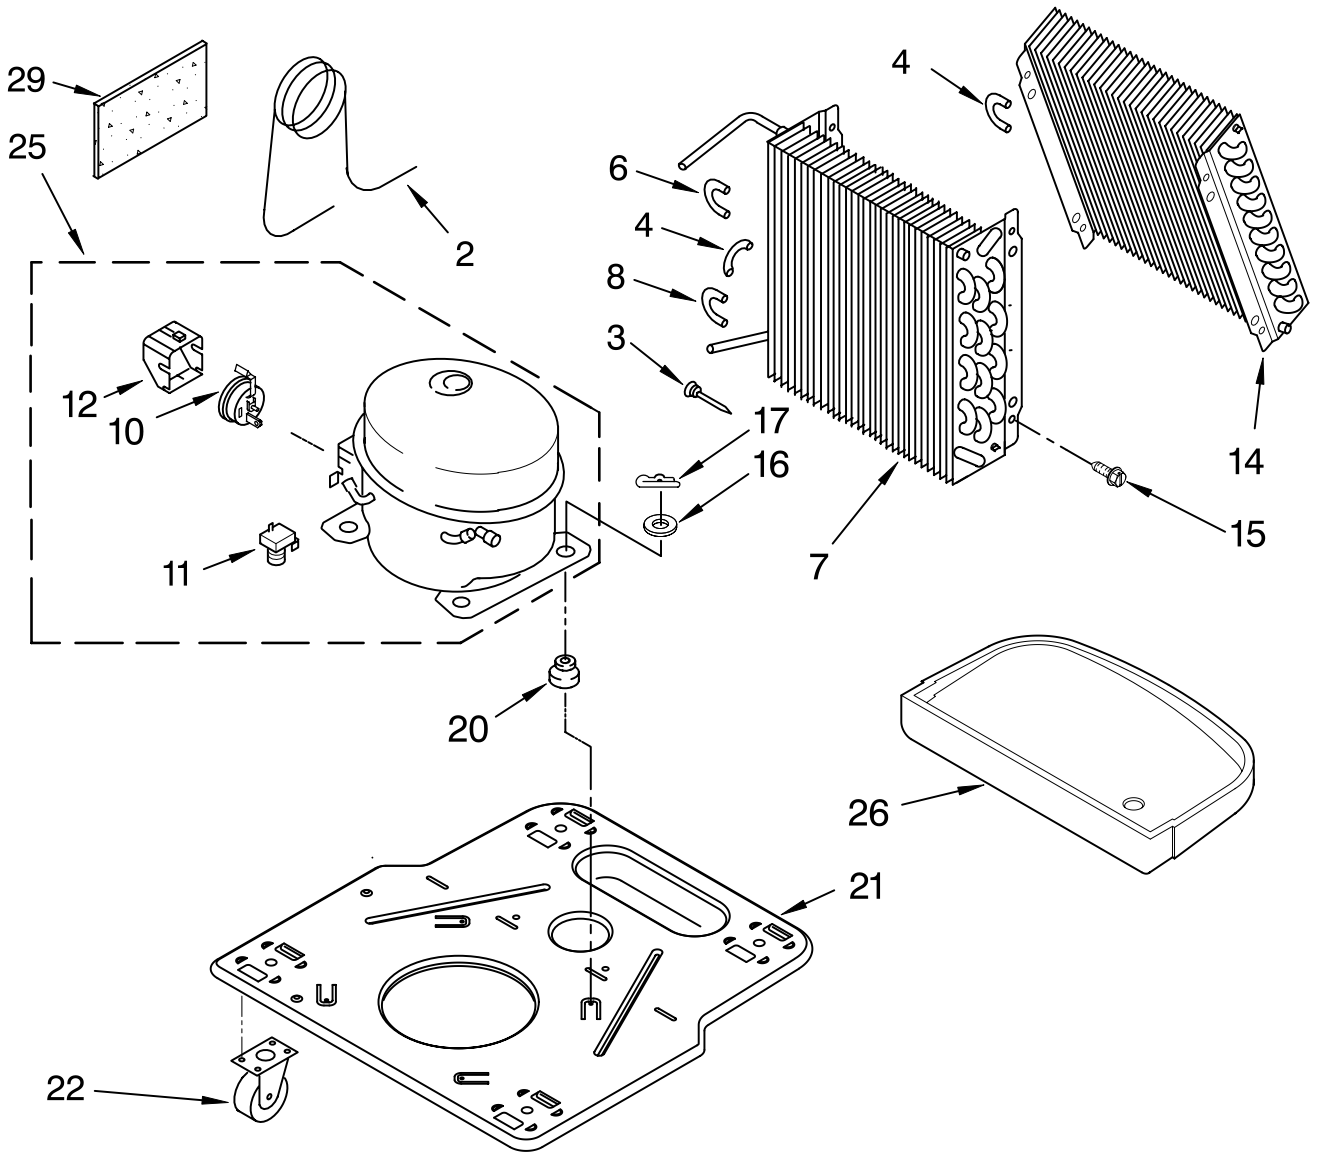

# AIR FLOW AND CONTROL PARTS

For Model: AD50USL1

DEHUMIDIFIER

Illus. No.	Part No.	DESCRIPTION
1	LIT1186309 LIT1185020	Literature Parts Wiring Diagram Use & Care Guide
3	1184916	Assembly, Control Panel Electronic
5	488480	Screw, Sm #8 x 1/2
6	1183427	Bracket, Motor Panel,
7		Air System
	1168758	Left Side
	1168759	Right Side
10	1186208	Motor, Fan
11	1168661	Blade, Fan
12	1168681	Cover, Air System
13	1185790	Switch, Bucket Fill/Check
14	1159222	Screw, 8-18 x .295
15	1186221	Cord, Appliance W/ Wiring Harness
16	1168666	Plate, Orifice
17	488130	Nut
22	1180504	Relief, Strain
23	1184946	Support, Air System
25	857547	Tie, Cable
26	1168752	Brace, Support
27	1157158	Screw, 8-18 X 3/8
28	1180634	Edge Guard

# UNIT PARTS

For Model: AD50USL1

Illus. No.	Part No.	DESCRIPTION
2	1168734	Tube, Restrictor (Length 30.00")
3	1162526	Strainer
4	708532	Bend, Return Evaporator (9)
6	8031223	Bend, Return Condenser (2)
7	1184770	Condenser
8	8031222	Bend, Return (15)
10	1182783	Overload, Protector

Illus. No.	Part No.	DESCRIPTION
11	950058	Relay, Start
12	1182781	Cover, Terminal
14	1185204	Evaporator
15	488480	Screw, 8 x 1/2 (4)
16	680975	Washer
17	24364001	Clip, Compressor
20	1168722	Grommet (4)
21	1168654	Base
22	1164241	Caster (4)

# CABINET PARTS

For Model: AD50USL1

Illus. No.	Part No.	DESCRIPTION
1	1168667	Cabinet
2	1172098	Cover, Hose Connection
3	1168762	Clip, Float
4	1168652	Cover, Top
5	1182600	Cover, Front
6	1172075	Float
8	1182588	Bucket, Condensate
10	1168744	Screw