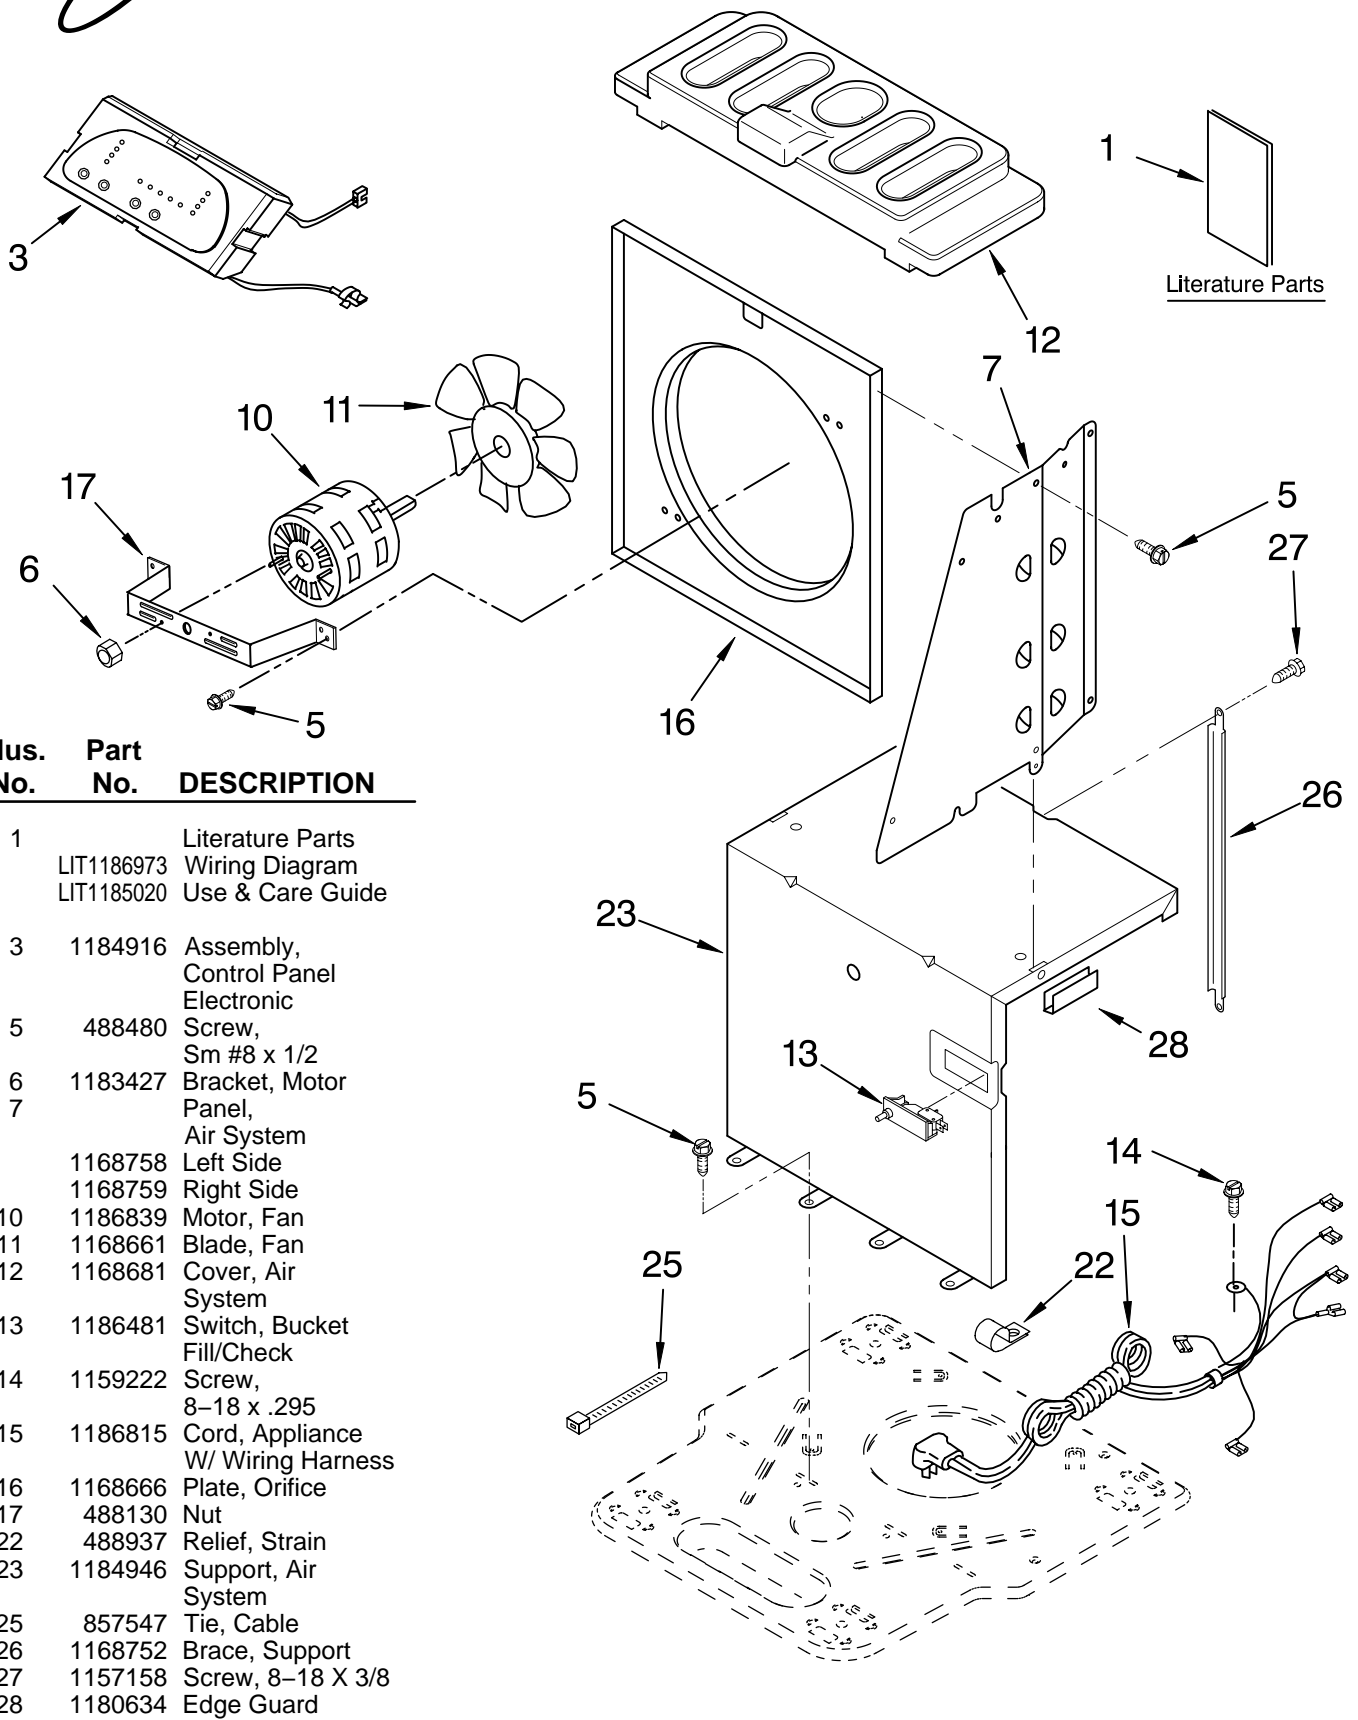

----- Manual continues below -----

AIR FLOW AND CONTROL PARTS

For Model: AD50USL3

DEHUMIDIFIER

Illus. No.	Part No.	DESCRIPTION
1	LIT1186973 LIT1185020	Literature Parts Wiring Diagram Use & Care Guide
3	1184916	Assembly, Control Panel Electronic
5	488480	Screw, Sm #8 x 1/2
6	1183427	Bracket, Motor Panel,
7	1168758 1168759	Air System Left Side Right Side
10	1186839	Motor, Fan
11	1168661	Blade, Fan
12	1168681	Cover, Air System
13	1186481	Switch, Bucket Fill/Check
14	1159222	Screw, 8-18 x .295
15	1186815	Cord, Appliance W/ Wiring Harness
16	1168666	Plate, Orifice
17	488130	Nut
22	488937	Relief, Strain
23	1184946	Support, Air System
25	857547	Tie, Cable
26	1168752	Brace, Support
27	1157158	Screw, 8-18 X 3/8
28	1180634	Edge Guard

FOR ORDERING INFORMATION REFER TO PARTS PRICE LIST

UNIT PARTS

For Model: AD50USL3

Illus. No.	Part No.	DESCRIPTION
2	1168734	Tube, Restrictor (Length 30.00")
3	1162526	Strainer
4	708532	Bend, Return Evaporator (9)
6	8031223	Bend, Return Condenser (2)
7	1186756	Condenser
8	8031222	Bend, Return (15)
10	1186712	Overload, Protector

Illus. No.	Part No.	DESCRIPTION
11	1186128	Nut, Terminal Cover
12	1184748	Cover, Terminal
13	1182120	Gasket, Nut
14	1185204	Evaporator
15	488480	Screw, 8 x 1/2 (4)
16	1182118	Gasket, Terminal Cover
17	8011446	Clip, Compressor
18	1186186	Capacitor
20	1186709	Grommet (3)
21	1186674	Base

CABINET PARTS

For Model: AD50USL3

Illus. No.	Part No.	DESCRIPTION
1	1186822	Cabinet
2	1172098	Cover, Hose Connection
3	1186430	Clip, Float
4	1168652	Cover, Top
5	1182600	Cover, Front
6	1172075	Float
8	1182588	Bucket, Condensate
10	1168744	Screw