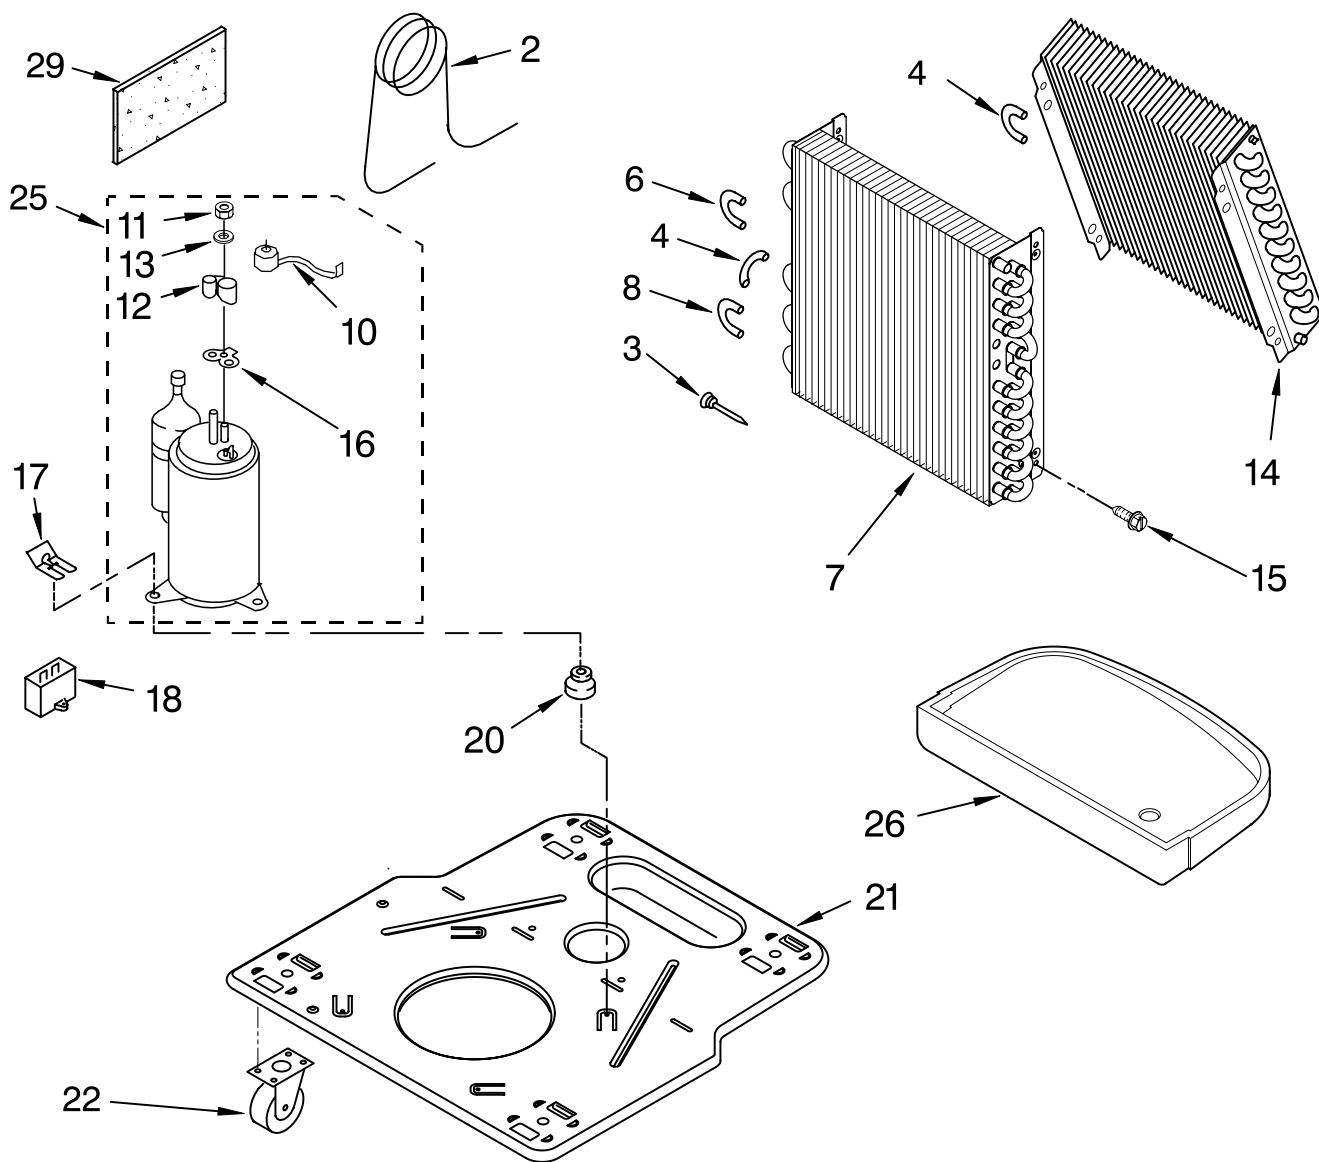

----- Manual continues below -----

AIR FLOW AND CONTROL PARTS

For Model: AD50USL3

DEHUMIDIFIER

Illus. No.	Part No.	DESCRIPTION
1	LIT1186973 LIT1185020	Literature Parts Wiring Diagram Use & Care Guide
3	1184916	Assembly, Control Panel Electronic
5	488480	Screw, Sm #8 x 1/2
6	1183427	Bracket, Motor Panel,
7	1168758 1168759	Air System Left Side Right Side
10	1186839	Motor, Fan
11	1168661	Blade, Fan
12	1168681	Cover, Air System
13	1186481	Switch, Bucket Fill/Check
14	1159222	Screw, 8-18 x .295
15	1186815	Cord, Appliance W/ Wiring Harness
16	1168666	Plate, Orifice
17	488130	Nut
22	488937	Relief, Strain
23	1184946	Support, Air System
25	857547	Tie, Cable
26	1168752	Brace, Support
27	1157158	Screw, 8-18 X 3/8
28	1180634	Edge Guard

FOR ORDERING INFORMATION REFER TO PARTS PRICE LIST

UNIT PARTS

For Model: AD50USL3

Illus. No.	Part No.	DESCRIPTION
2	1168734	Tube, Restrictor (Length 30.00")
3	1162526	Strainer
4	708532	Bend, Return Evaporator (9)
6	8031223	Bend, Return Condenser (2)
7	1186756	Condenser
8	8031222	Bend, Return (15)
10	1186712	Overload, Protector

Illus. No.	Part No.	DESCRIPTION
11	1186128	Nut, Terminal Cover
12	1184748	Cover, Terminal
13	1182120	Gasket, Nut
14	1185204	Evaporator
15	488480	Screw, 8 x 1/2 (4)
16	1182118	Gasket, Terminal Cover
17	8011446	Clip, Compressor
18	1186186	Capacitor
20	1186709	Grommet (3)
21	1186674	Base

CABINET PARTS

For Model: AD50USL3

Illus. No.	Part No.	DESCRIPTION
1	1186822	Cabinet
2	1172098	Cover, Hose Connection
3	1186430	Clip, Float
4	1168652	Cover, Top
5	1182600	Cover, Front
6	1172075	Float
8	1182588	Bucket, Condensate
10	1168744	Screw