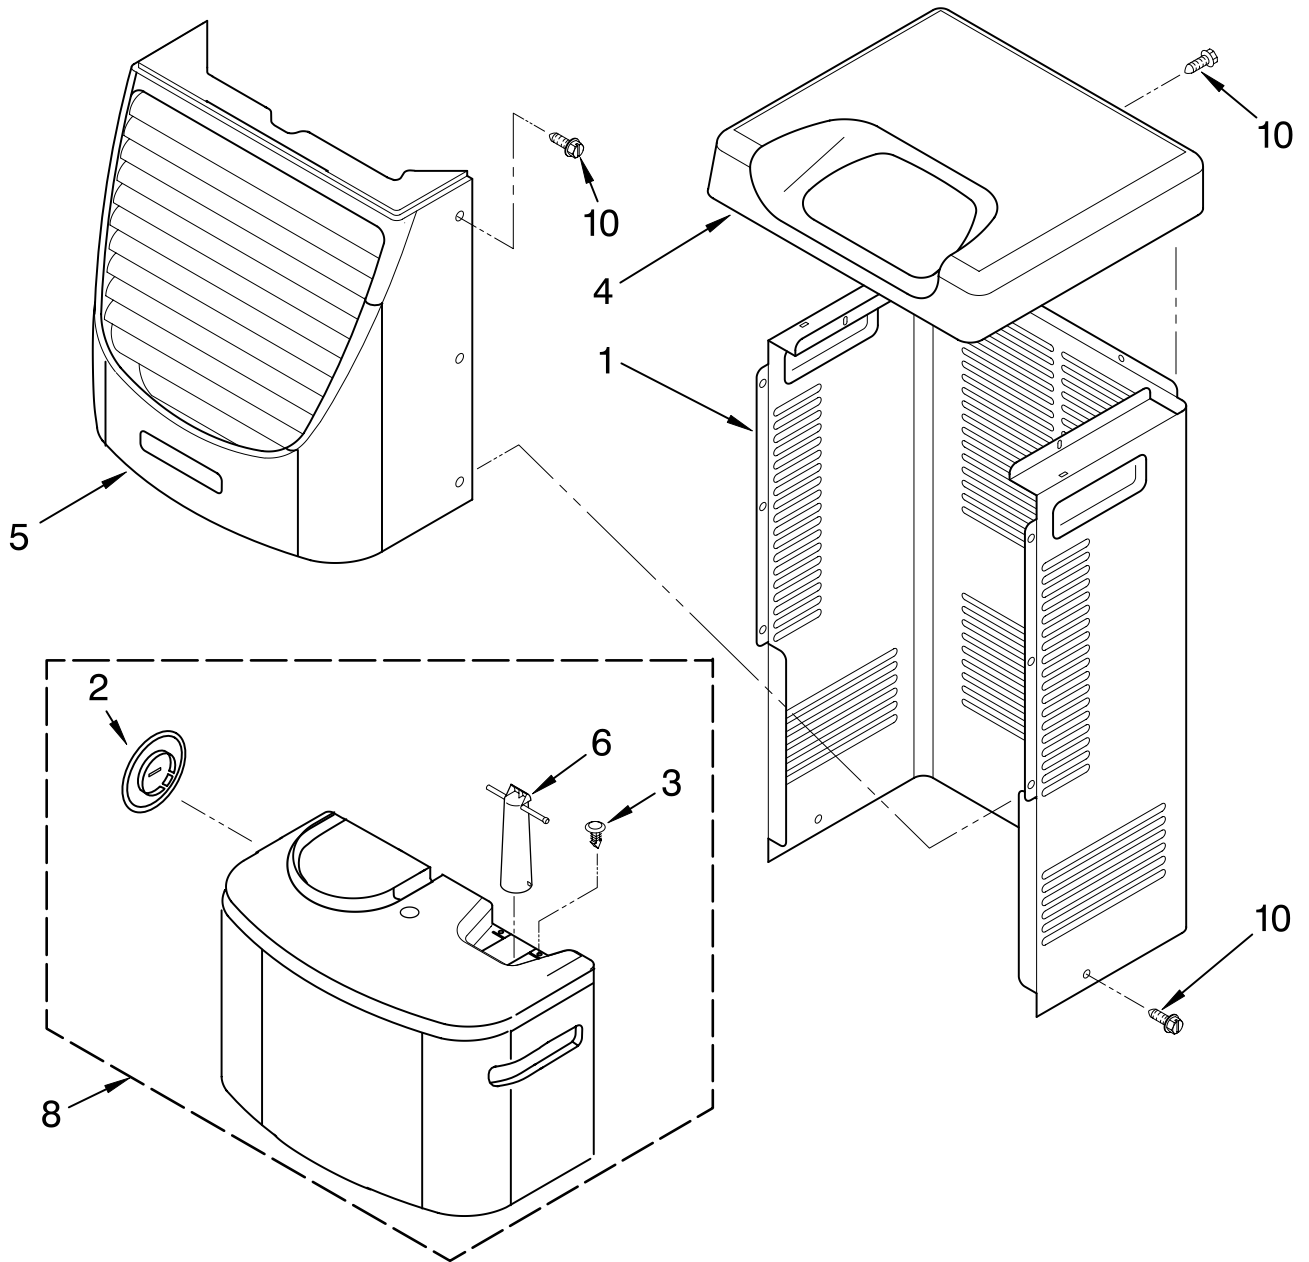

----- Manual continues below -----

AIR FLOW AND CONTROL PARTS

For Model: AD50USL3

DEHUMIDIFIER

Illus. No.	Part No.	DESCRIPTION
1	LIT1186973 LIT1185020	Literature Parts Wiring Diagram Use & Care Guide
3	1184916	Assembly, Control Panel Electronic
5	488480	Screw, Sm #8 x 1/2
6	1183427	Bracket, Motor Panel,
7	1168758 1168759	Air System Left Side Right Side
10	1186839	Motor, Fan
11	1168661	Blade, Fan
12	1168681	Cover, Air System
13	1186481	Switch, Bucket Fill/Check
14	1159222	Screw, 8-18 x .295
15	1186815	Cord, Appliance W/ Wiring Harness
16	1168666	Plate, Orifice
17	488130	Nut
22	488937	Relief, Strain
23	1184946	Support, Air System
25	857547	Tie, Cable
26	1168752	Brace, Support
27	1157158	Screw, 8-18 X 3/8
28	1180634	Edge Guard

FOR ORDERING INFORMATION REFER TO PARTS PRICE LIST

UNIT PARTS

For Model: AD50USL3

Illus. No.	Part No.	DESCRIPTION
2	1168734	Tube, Restrictor (Length 30.00")
3	1162526	Strainer
4	708532	Bend, Return Evaporator (9)
6	8031223	Bend, Return Condenser (2)
7	1186756	Condenser
8	8031222	Bend, Return (15)
10	1186712	Overload, Protector

Illus. No.	Part No.	DESCRIPTION
11	1186128	Nut, Terminal Cover
12	1184748	Cover, Terminal
13	1182120	Gasket, Nut
14	1185204	Evaporator
15	488480	Screw, 8 x 1/2 (4)
16	1182118	Gasket, Terminal Cover
17	8011446	Clip, Compressor
18	1186186	Capacitor
20	1186709	Grommet (3)
21	1186674	Base

CABINET PARTS

For Model: AD50USL3

Illus. No.	Part No.	DESCRIPTION
1	1186822	Cabinet
2	1172098	Cover, Hose Connection
3	1186430	Clip, Float
4	1168652	Cover, Top
5	1182600	Cover, Front
6	1172075	Float
8	1182588	Bucket, Condensate
10	1168744	Screw