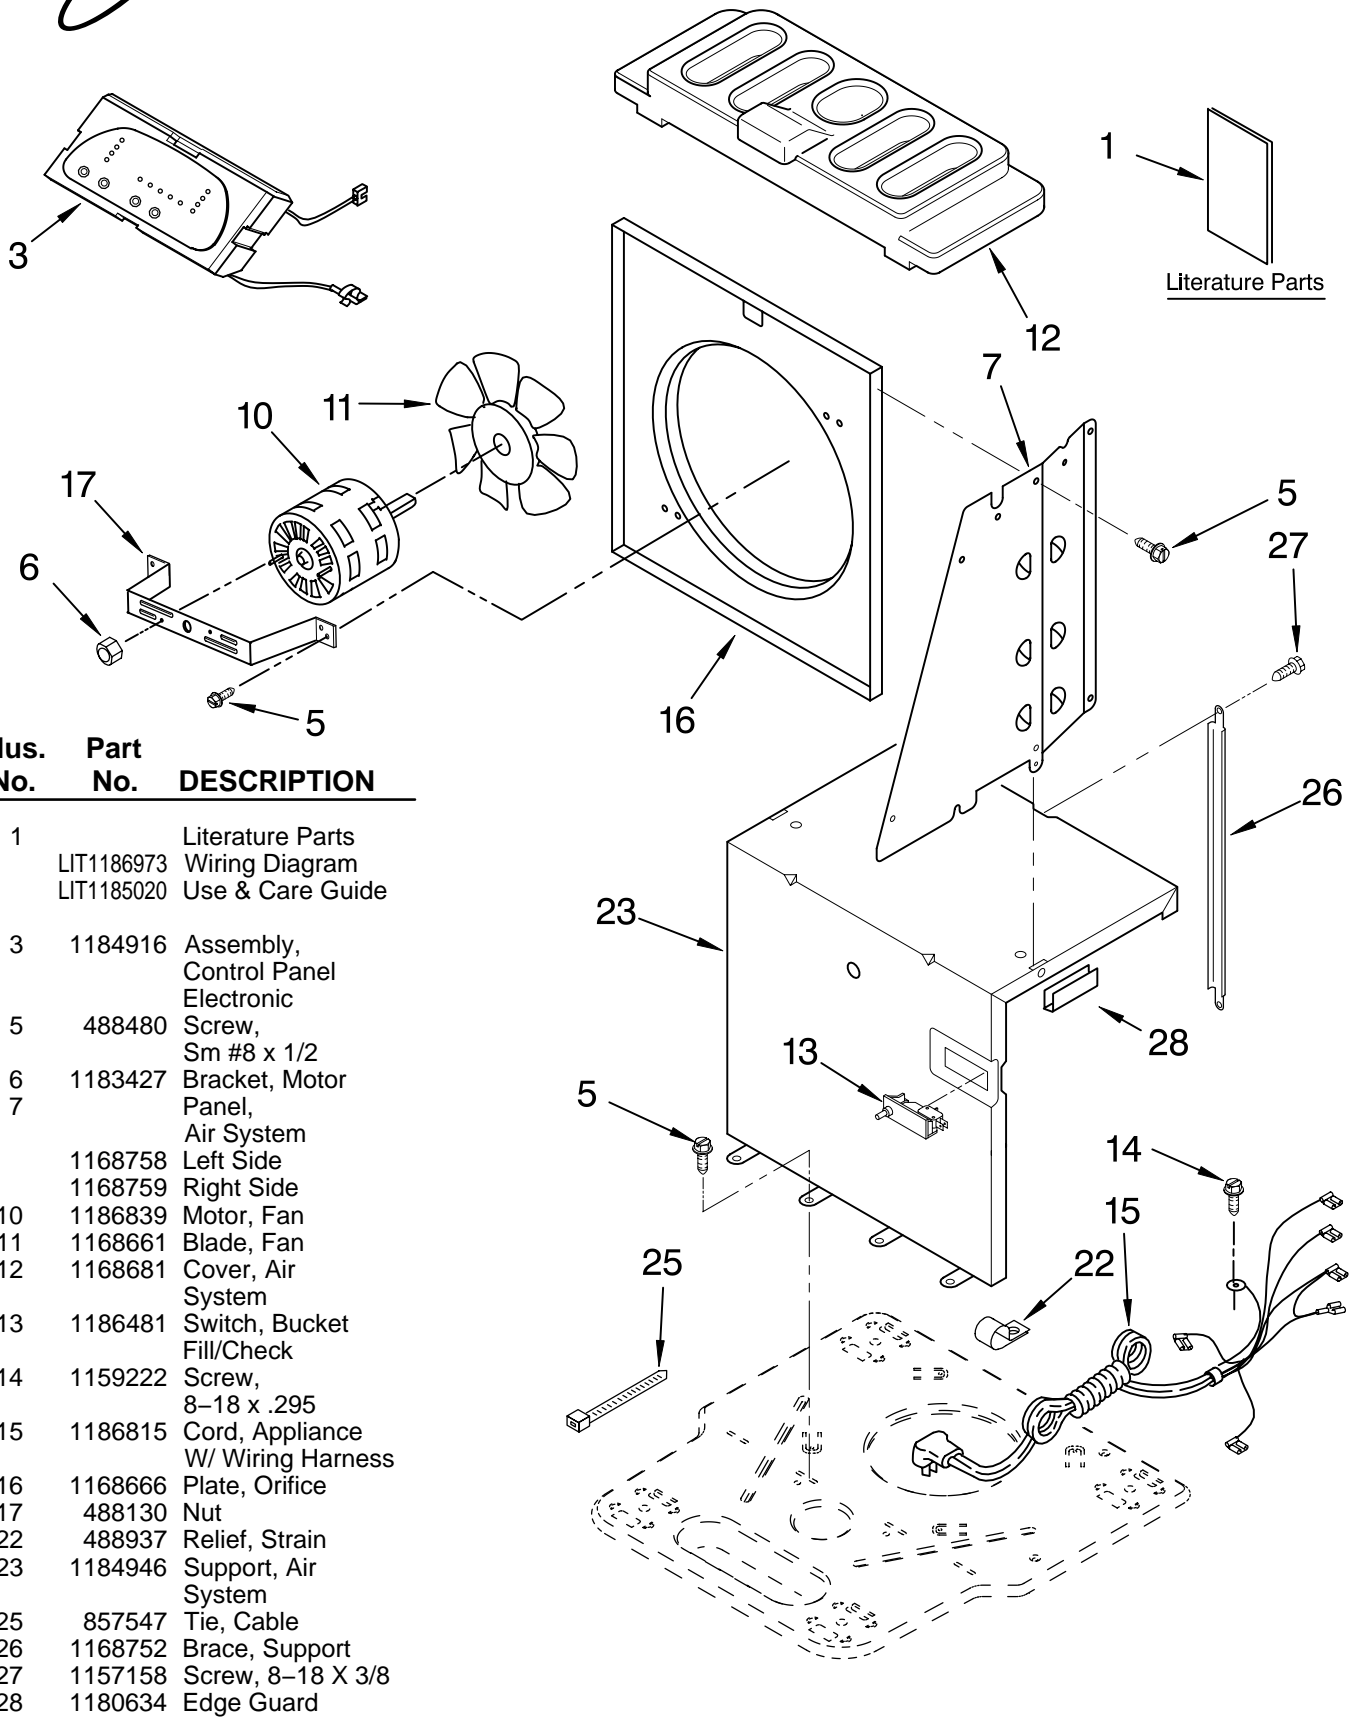

----- Manual continues below -----

AIR FLOW AND CONTROL PARTS

For Model: AD50USL3

DEHUMIDIFIER

Illus. No.	Part No.	DESCRIPTION
1	LIT1186973 LIT1185020	Literature Parts Wiring Diagram Use & Care Guide
3	1184916	Assembly, Control Panel Electronic
5	488480	Screw, Sm #8 x 1/2
6	1183427	Bracket, Motor Panel,
7	1168758 1168759	Air System Left Side Right Side
10	1186839	Motor, Fan
11	1168661	Blade, Fan
12	1168681	Cover, Air System
13	1186481	Switch, Bucket Fill/Check
14	1159222	Screw, 8-18 x .295
15	1186815	Cord, Appliance W/ Wiring Harness
16	1168666	Plate, Orifice
17	488130	Nut
22	488937	Relief, Strain
23	1184946	Support, Air System
25	857547	Tie, Cable
26	1168752	Brace, Support
27	1157158	Screw, 8-18 X 3/8
28	1180634	Edge Guard

FOR ORDERING INFORMATION REFER TO PARTS PRICE LIST

UNIT PARTS

For Model: AD50USL3

Illus. No.	Part No.	DESCRIPTION
2	1168734	Tube, Restrictor (Length 30.00")
3	1162526	Strainer
4	708532	Bend, Return Evaporator (9)
6	8031223	Bend, Return Condenser (2)
7	1186756	Condenser
8	8031222	Bend, Return (15)
10	1186712	Overload, Protector

Illus. No.	Part No.	DESCRIPTION
11	1186128	Nut, Terminal Cover
12	1184748	Cover, Terminal
13	1182120	Gasket, Nut
14	1185204	Evaporator
15	488480	Screw, 8 x 1/2 (4)
16	1182118	Gasket, Terminal Cover
17	8011446	Clip, Compressor
18	1186186	Capacitor
20	1186709	Grommet (3)
21	1186674	Base

CABINET PARTS

For Model: AD50USL3

Illus. No.	Part No.	DESCRIPTION
1	1186822	Cabinet
2	1172098	Cover, Hose Connection
3	1186430	Clip, Float
4	1168652	Cover, Top
5	1182600	Cover, Front
6	1172075	Float
8	1182588	Bucket, Condensate
10	1168744	Screw