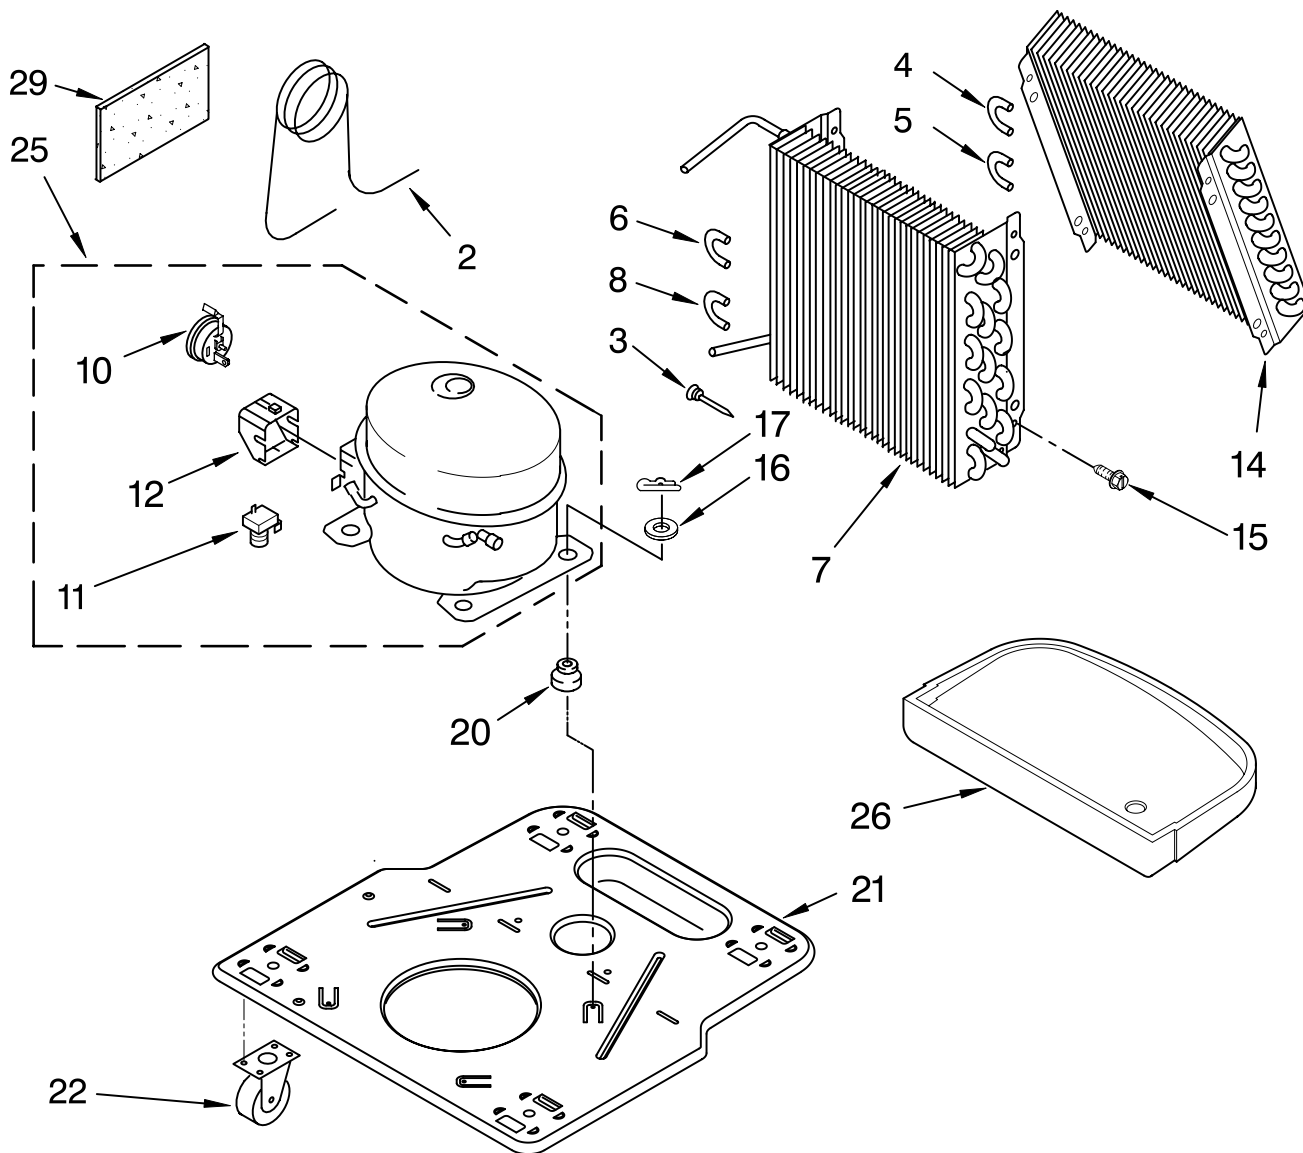

# AIR FLOW AND CONTROL PARTS

For Model: AD40USL1

DEHUMIDIFIER

Illus. No.	Part No.	DESCRIPTION
1	LIT1186309 LIT1185020	Literature Parts Wiring Diagram Use & Care Guide
3	1184916	Assembly, Control Panel Electronic
5	488480	Screw, Sm #8 x 1/2
6	1183427	Bracket, Motor
7		Panel, Air System
	1168758	Left Side
	1168759	Right Side
10	1186220	Motor, Fan
11	1168731	Blade, Fan
12	1168681	Cover, Air System
13	1185790	Switch, Bucket Fill/Check
14	1159222	Screw, 8-18 x .295
15	1186221	Appliance Cord and Wiring Harness
16	1168666	Plate, Orifice
17	488130	Nut
22	1180504	Relief, Strain
23	1184946	Support, Air System
25	857547	Tie, Cable
26	1168752	Brace, Support
27	1157158	Screw, 8-18 X 3/8
28	1180634	Edge Guard

# UNIT PARTS

For Model: AD40USL1

Illus. No.	Part No.	DESCRIPTION
2	1168677	Tube, Restrictor (Length 36.00")
3	1162526	Strainer
4	708532	Bend, Return (7)
5	708531	Bend, Return (1)
6	8031223	Bend, Return (9)
7	1184766	Condenser
8	8031222	Bend, Return (1)
10	1182783	Overload, Protector
11	950058	Relay, Start

Illus. No.	Part No.	DESCRIPTION
12	1182781	Cover, Terminal
14	1184995	Evaporator
15	488480	Screw, 8 x 1/2 (4)
16	680975	Washer
17	24364001	Clip, Compressor
20	1168722	Grommet (4)
21	1168654	Base
22	1164241	Caster (4)

# CABINET PARTS

For Model: AD40USL1

Illus. No.	Part No.	DESCRIPTION
1	1168667	Cabinet
2	1172098	Cover, Hose Connection
3	1168762	Clip, Float
4	1168652	Cover, Top
5	1182061	Cover, Front
6	1172075	Float
8	1182588	Bucket, Condensate
10	1168744	Screw