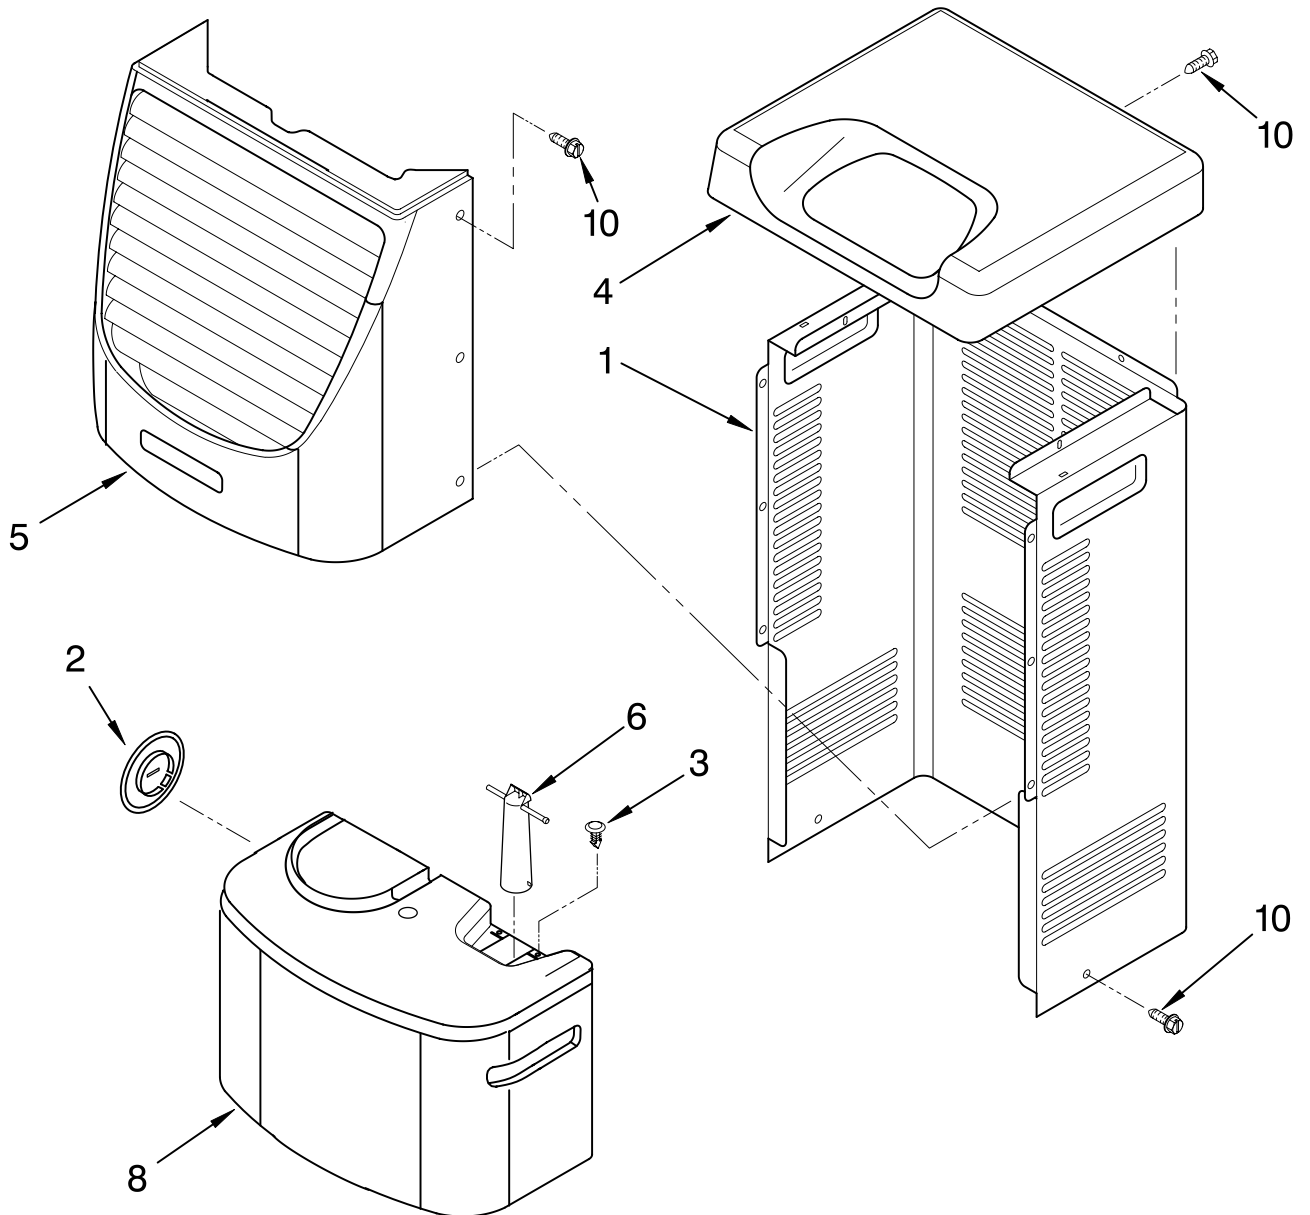

CABINET PARTS

For Model: AD40USL1

Illus. No.	Part No.	DESCRIPTION
1	1168667	Cabinet
2	1172098	Cover, Hose Connection
3	1168762	Clip, Float
4	1168652	Cover, Top
5	1182061	Cover, Front
6	1172075	Float
8	1182588	Bucket, Condensate
10	1168744	Screw

Illus. No.	Part No.	DESCRIPTION
Following Parts Not Illustrated and Optional Parts Not Included		
	484310	Epoxy, Tube (Aluminum Repair)
	505168	Tape, No Drip Valve, Access
	978025	1/4" Tube O.D.

Illus. No.	Part No.	DESCRIPTION
	978026	5/16" Tube O.D.
	978027	3/8" Tube O.D.
	978028	1/2" Tube O.D.
	978029	5/8" Tube O.D.
	978030	3/4" Tube O.D.
	978865	Seal, Ring Access Valve (20 Pack)