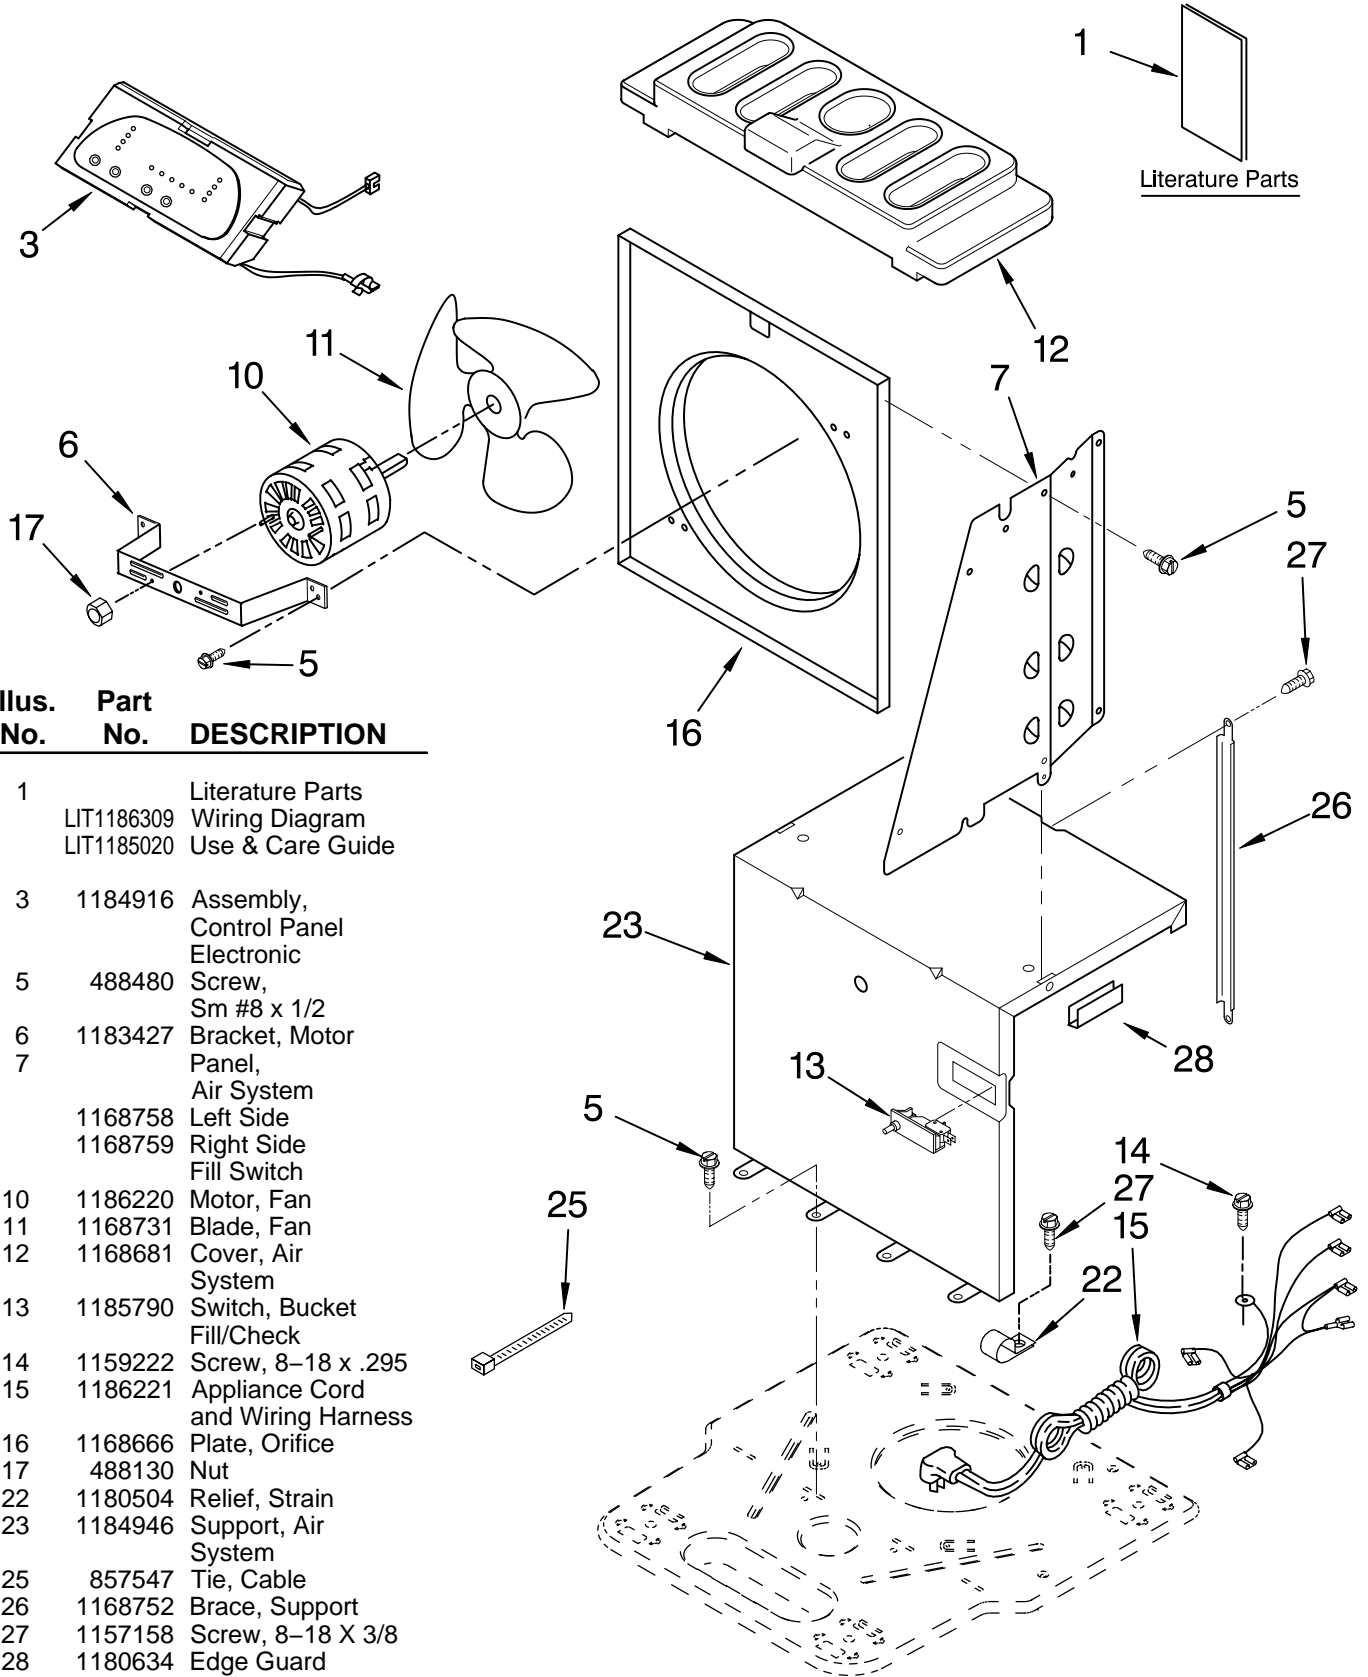

# AIR FLOW AND CONTROL PARTS

For Model: AD40USL1

DEHUMIDIFIER

Illus. No.	Part No.	DESCRIPTION
1	LIT1186309 LIT1185020	Literature Parts Wiring Diagram Use & Care Guide
3	1184916	Assembly, Control Panel Electronic
5	488480	Screw, Sm #8 x 1/2
6	1183427	Bracket, Motor
7		Panel, Air System
	1168758	Left Side
	1168759	Right Side
10	1186220	Motor, Fan
11	1168731	Blade, Fan
12	1168681	Cover, Air System
13	1185790	Switch, Bucket Fill/Check
14	1159222	Screw, 8-18 x .295
15	1186221	Appliance Cord and Wiring Harness
16	1168666	Plate, Orifice
17	488130	Nut
22	1180504	Relief, Strain
23	1184946	Support, Air System
25	857547	Tie, Cable
26	1168752	Brace, Support
27	1157158	Screw, 8-18 X 3/8
28	1180634	Edge Guard

# UNIT PARTS

For Model: AD40USL1

Illus. No.	Part No.	DESCRIPTION
2	1168677	Tube, Restrictor (Length 36.00")
3	1162526	Strainer
4	708532	Bend, Return (7)
5	708531	Bend, Return (1)
6	8031223	Bend, Return (9)
7	1184766	Condenser
8	8031222	Bend, Return (1)
10	1182783	Overload, Protector
11	950058	Relay, Start

Illus. No.	Part No.	DESCRIPTION
12	1182781	Cover, Terminal
14	1184995	Evaporator
15	488480	Screw, 8 x 1/2 (4)
16	680975	Washer
17	24364001	Clip, Compressor
20	1168722	Grommet (4)
21	1168654	Base
22	1164241	Caster (4)

# CABINET PARTS

For Model: AD40USL1

Illus. No.	Part No.	DESCRIPTION
1	1168667	Cabinet
2	1172098	Cover, Hose Connection
3	1168762	Clip, Float
4	1168652	Cover, Top
5	1182061	Cover, Front
6	1172075	Float
8	1182588	Bucket, Condensate
10	1168744	Screw