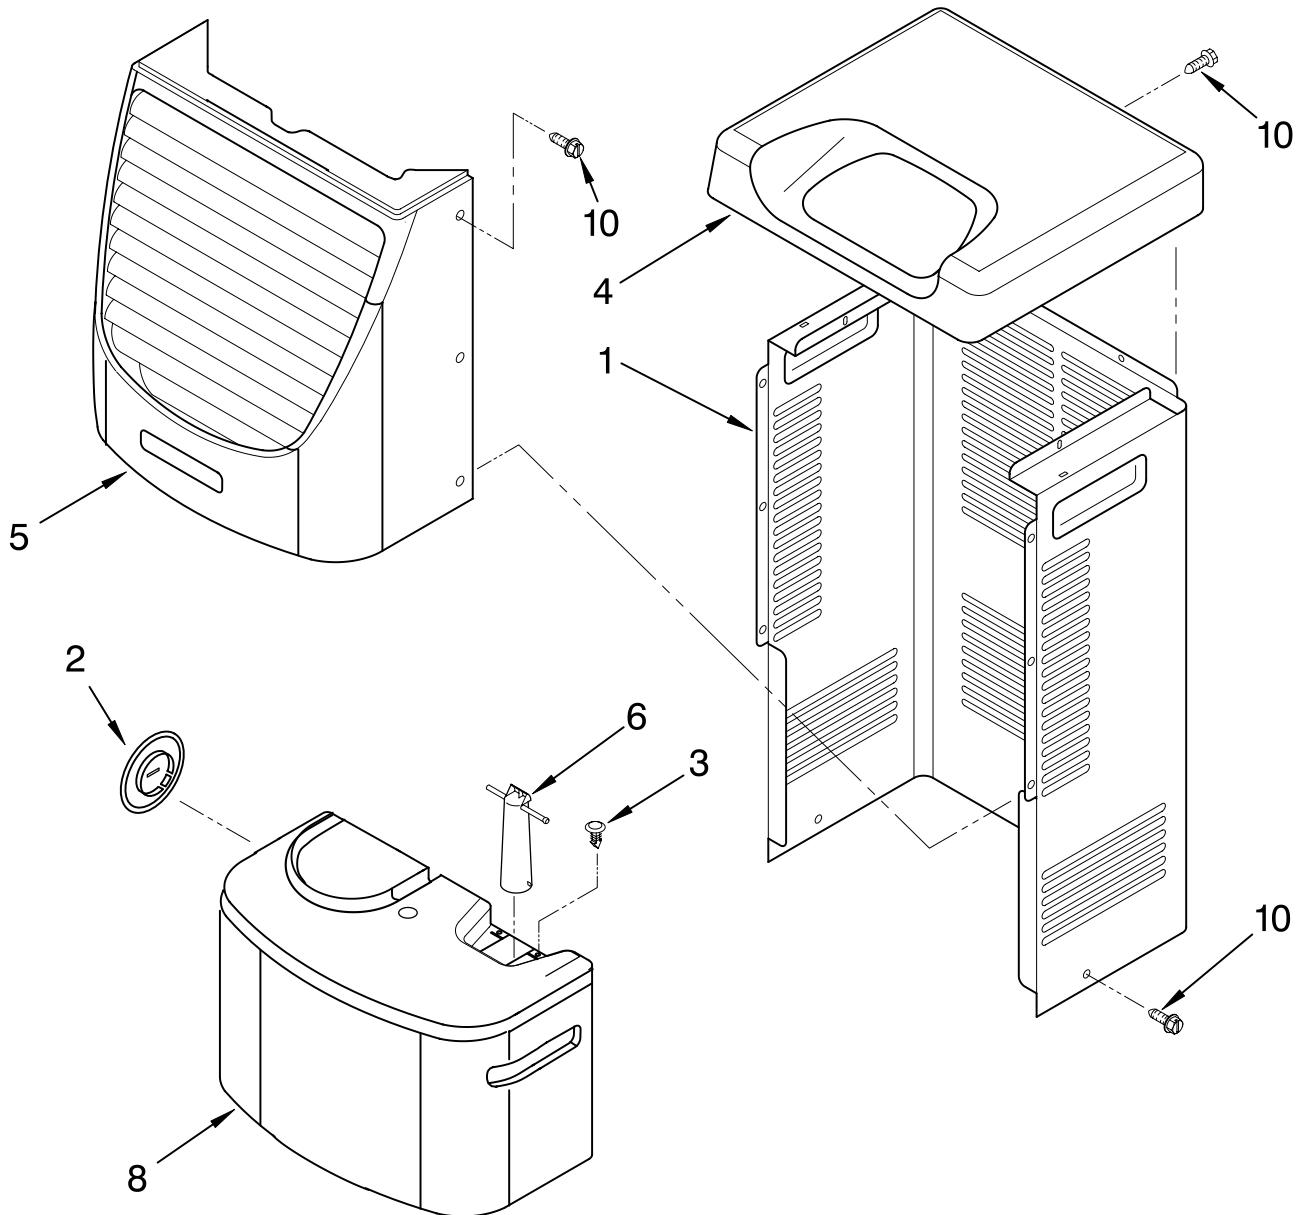

----- Manual continues below -----

AIR FLOW AND CONTROL PARTS

For Model: AD40LBK0

DEHUMIDIFIER

Illus. No.	Part No.	DESCRIPTION
1	LIT1185306 LIT1185020	LITERATURE PARTS Wiring Diagram Use & Care Guide
3	1184917	Assembly, Control Panel Electronic
5	488480	Screw, Sm #8 x 1/2
6	1183427	Bracket, Motor Panel,
7	1168758 1168759	Left Side Right Side
10	1183425	Motor, Fan
11	1168731	Blade, Fan
12	1168681	Cover, Air System
13	1185227	Switch, Bucket Fill/Check
14	1159222	Screw, 8-18 x .295
15	1185286	Appliance Cord and Wiring Harness
16	1168666	Plate, Orifice
17	488130	Nut
22	1180504	Relief, Strain
23	1184946	Support, Air System
25	857547	Tie, Cable
26	1168752	Brace, Support
27	1157158	Screw, 8-18 X 3/8
28	1180634	Edge Guard

Illus. No.	Part No.	DESCRIPTION
11	950058	Relay, Start
12	1182781	Cover, Terminal
13	1184415	Bracket, Overload
14	1184995	Evaporator
15	488480	Screw, 8 x 1/2 (4)
16	680975	Washer
17	24364001	Clip, Compressor
20	1168722	Grommet (4)
21	1168654	Base
22	1164241	Caster (4)

Illus. No.	Part No.	DESCRIPTION
25	1182779	Compressor, (Complete Assembly)
26	1168761	Pan, Drain
29	1184625	Insulation (Restrictor Tube)

REFRIGERANT CHARGE

7.60 oz.

**Production Compressor Requires Production Electrical Components.
Service Compressor Requires Service Electrical Components.
For Further Information, Refer to Filmcard 19.1.**

CABINET PARTS

For Model: AD40LBK0

Illus. No.	Part No.	DESCRIPTION
1	1168667	Cabinet
2	1172098	Cover, Hose Connection
3	1168762	Clip, Float
4	1168652	Cover, Top
5	1182061	Cover, Front
6	1172075	Float
8	1172079	Bucket, Condensate
10	1168744	Screw