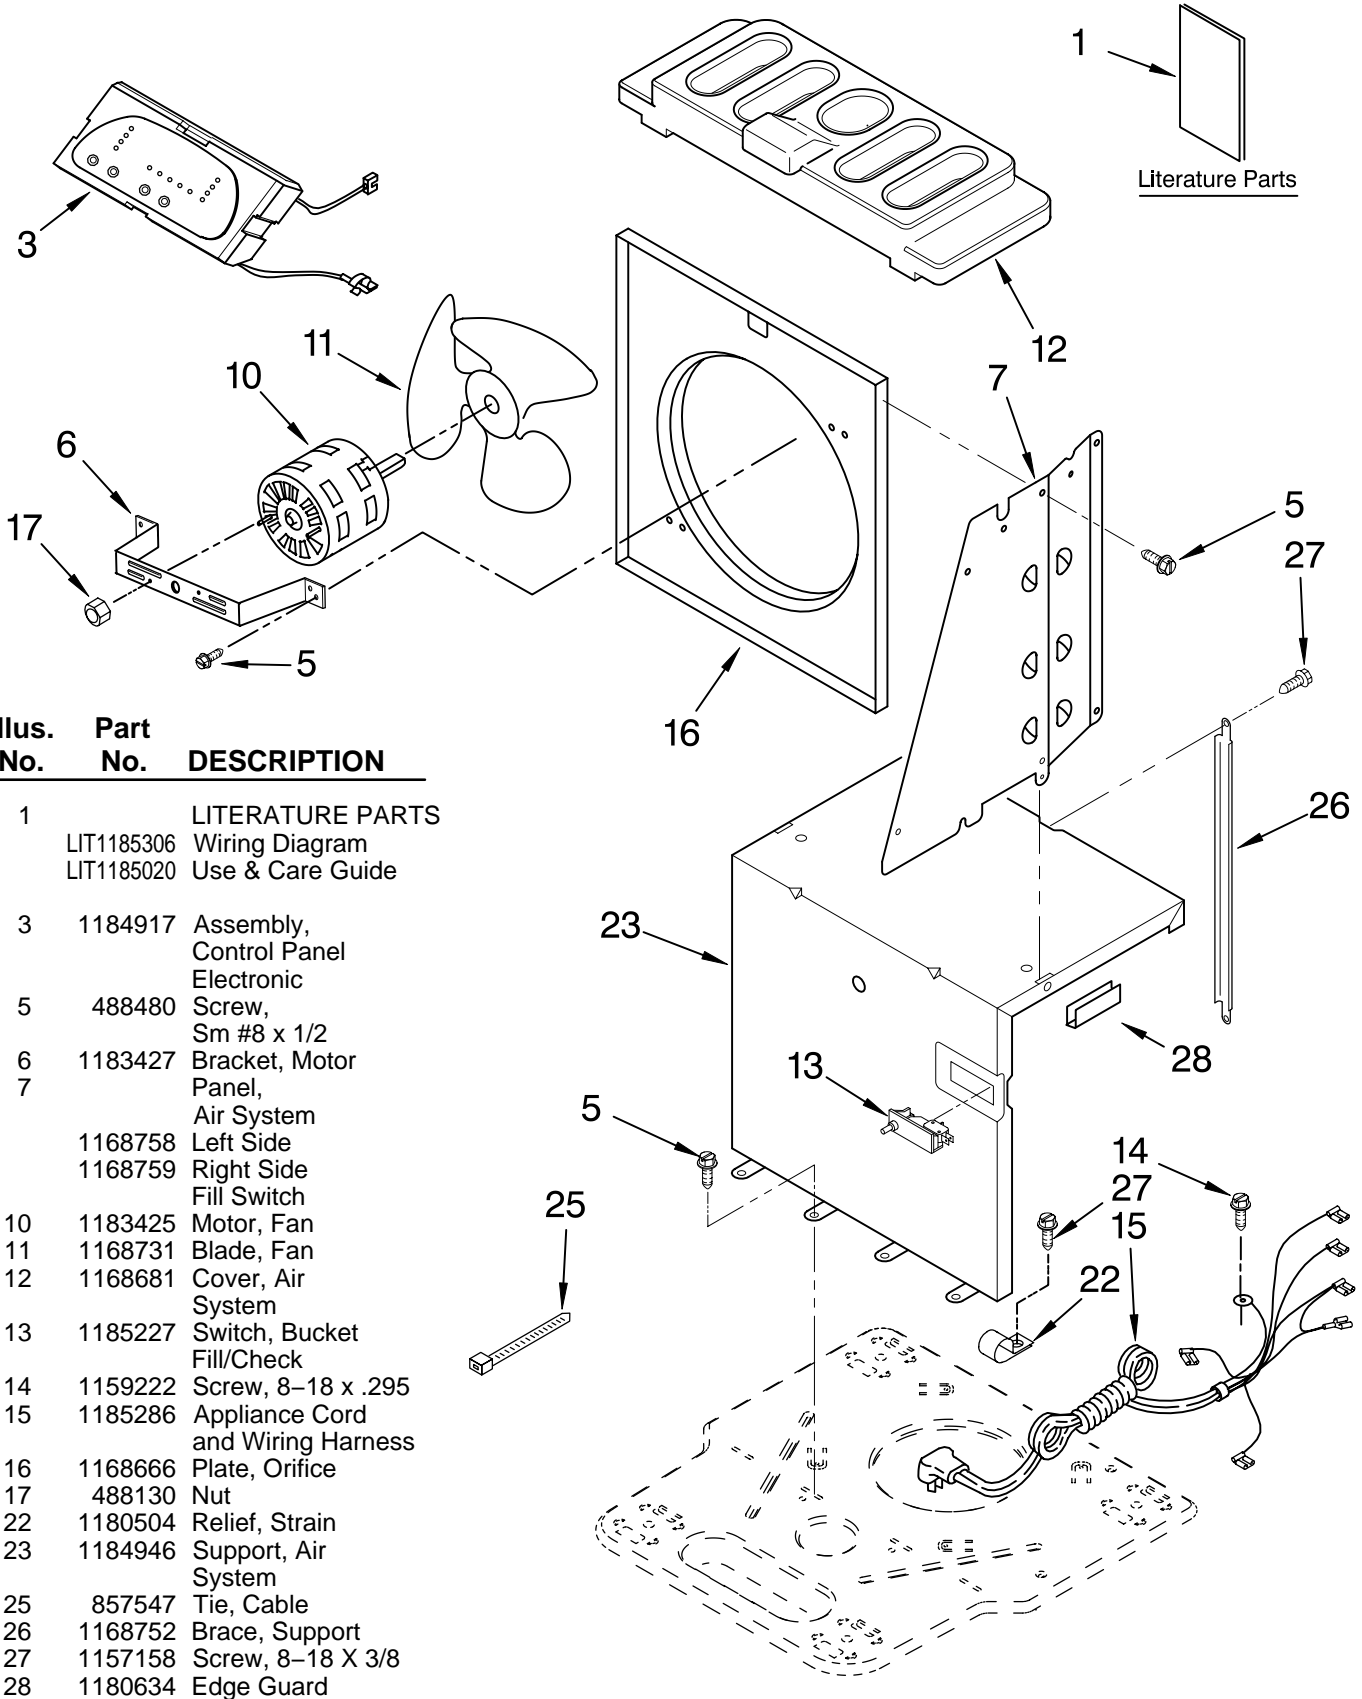

----- Manual continues below -----

AIR FLOW AND CONTROL PARTS

For Model: AD40LBK0

DEHUMIDIFIER

Illus. No.	Part No.	DESCRIPTION
1	LIT1185306 LIT1185020	LITERATURE PARTS Wiring Diagram Use & Care Guide
3	1184917	Assembly, Control Panel Electronic
5	488480	Screw, Sm #8 x 1/2
6	1183427	Bracket, Motor Panel,
7	1168758 1168759	Left Side Right Side
10	1183425	Motor, Fan
11	1168731	Blade, Fan
12	1168681	Cover, Air System
13	1185227	Switch, Bucket Fill/Check
14	1159222	Screw, 8-18 x .295
15	1185286	Appliance Cord and Wiring Harness
16	1168666	Plate, Orifice
17	488130	Nut
22	1180504	Relief, Strain
23	1184946	Support, Air System
25	857547	Tie, Cable
26	1168752	Brace, Support
27	1157158	Screw, 8-18 X 3/8
28	1180634	Edge Guard

UNIT PARTS

For Model: AD40LBK0

Illus. No.	Part No.	DESCRIPTION
2	1168677	Tube, Restrictor (Length 36.00")
3	1162526	Strainer
4	708532	Bend, Return (7)
5	708531	Bend, Return (1)
6	8031223	Bend, Return (9)
7	1184766	Condenser
8	8031222	Bend, Return (1)
10	1184494	Overload, Protector

Illus. No.	Part No.	DESCRIPTION
11	950058	Relay, Start
12	1182781	Cover, Terminal
13	1184415	Bracket, Overload
14	1184995	Evaporator
15	488480	Screw, 8 x 1/2 (4)
16	680975	Washer
17	24364001	Clip, Compressor
20	1168722	Grommet (4)
21	1168654	Base
22	1164241	Caster (4)

CABINET PARTS

For Model: AD40LBK0

Illus. No.	Part No.	DESCRIPTION
1	1168667	Cabinet
2	1172098	Cover, Hose Connection
3	1168762	Clip, Float
4	1168652	Cover, Top
5	1182061	Cover, Front
6	1172075	Float
8	1172079	Bucket, Condensate
10	1168744	Screw