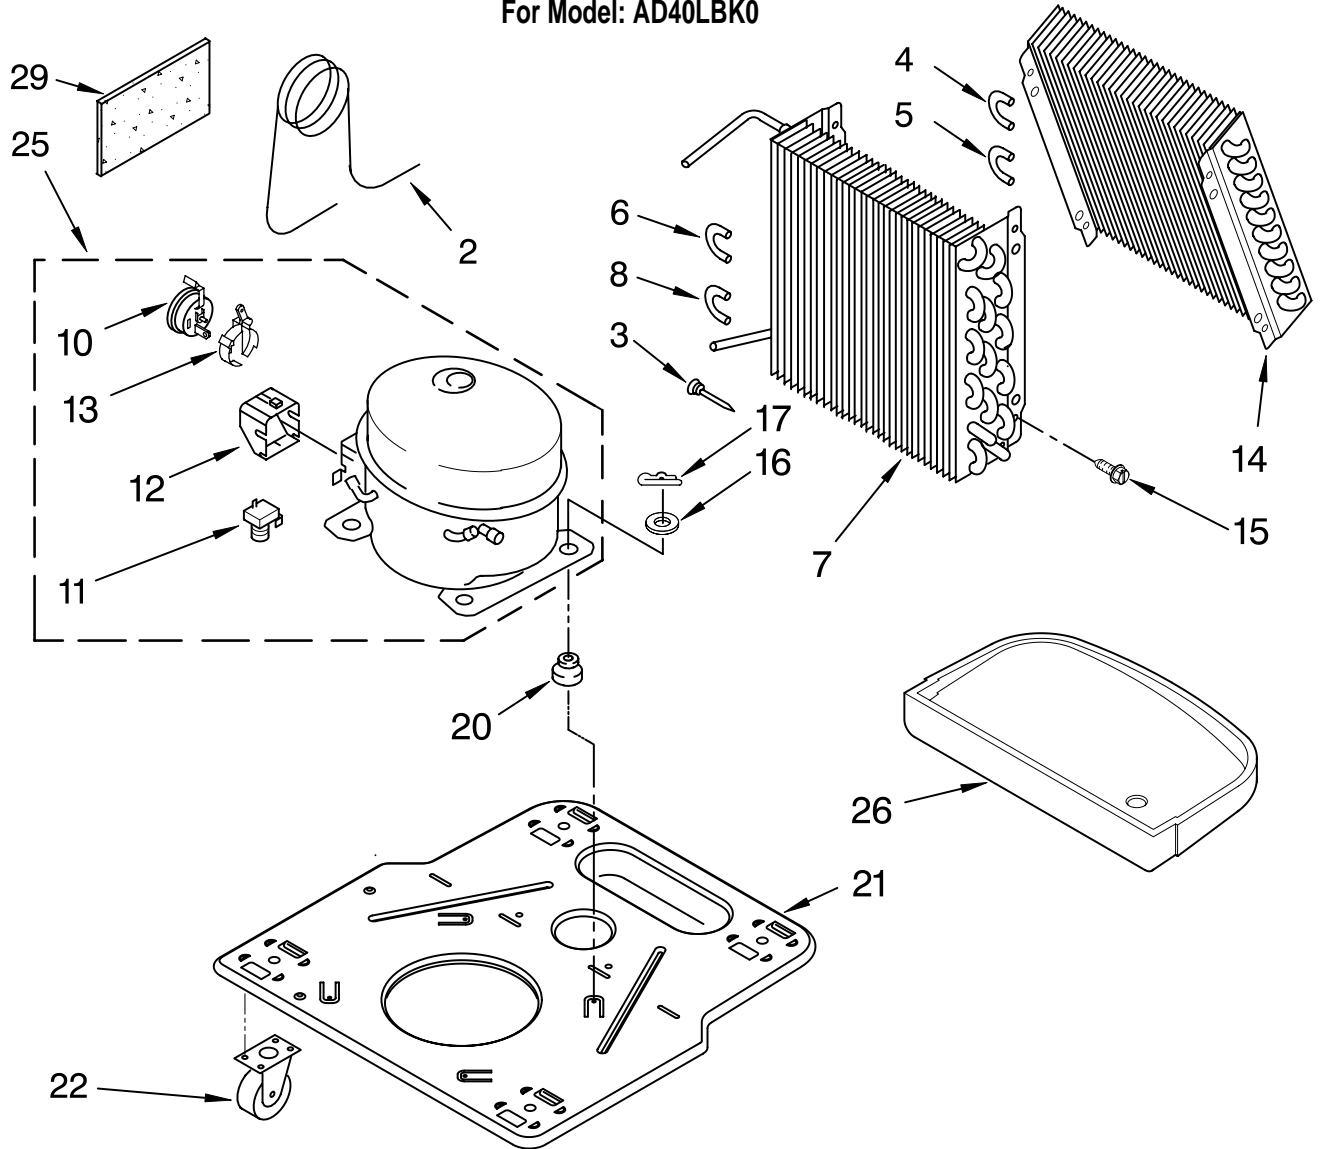

----- Manual continues below -----

AIR FLOW AND CONTROL PARTS

For Model: AD40LBK0

DEHUMIDIFIER

Illus. No.	Part No.	DESCRIPTION
1	LIT1185306 LIT1185020	LITERATURE PARTS Wiring Diagram Use & Care Guide
3	1184917	Assembly, Control Panel Electronic
5	488480	Screw, Sm #8 x 1/2
6	1183427	Bracket, Motor Panel,
7	1168758 1168759	Left Side Right Side
10	1183425	Motor, Fan
11	1168731	Blade, Fan
12	1168681	Cover, Air System
13	1185227	Switch, Bucket Fill/Check
14	1159222	Screw, 8-18 x .295
15	1185286	Appliance Cord and Wiring Harness
16	1168666	Plate, Orifice
17	488130	Nut
22	1180504	Relief, Strain
23	1184946	Support, Air System
25	857547	Tie, Cable
26	1168752	Brace, Support
27	1157158	Screw, 8-18 X 3/8
28	1180634	Edge Guard

UNIT PARTS

For Model: AD40LBK0

Illus. No.	Part No.	DESCRIPTION
2	1168677	Tube, Restrictor (Length 36.00")
3	1162526	Strainer
4	708532	Bend, Return (7)
5	708531	Bend, Return (1)
6	8031223	Bend, Return (9)
7	1184766	Condenser
8	8031222	Bend, Return (1)
10	1184494	Overload, Protector

Illus. No.	Part No.	DESCRIPTION
11	950058	Relay, Start
12	1182781	Cover, Terminal
13	1184415	Bracket, Overload
14	1184995	Evaporator
15	488480	Screw, 8 x 1/2 (4)
16	680975	Washer
17	24364001	Clip, Compressor
20	1168722	Grommet (4)
21	1168654	Base
22	1164241	Caster (4)

Illus. No.	Part No.	DESCRIPTION
Following Parts Not Illustrated and Optional Parts Not Included		
	484310	Epoxy, Tube (Aluminum Repair)
	505168	Tape, No Drip Valve, Access

Illus. No.	Part No.	DESCRIPTION
	978025	1/4" Tube O.D.
	978026	5/16" Tube O.D.
	978027	3/8" Tube O.D.
	978028	1/2" Tube O.D.
	978029	5/8" Tube O.D.
	978030	3/4" Tube O.D.
	978865	Seal, Ring Access Valve (20 Pack)