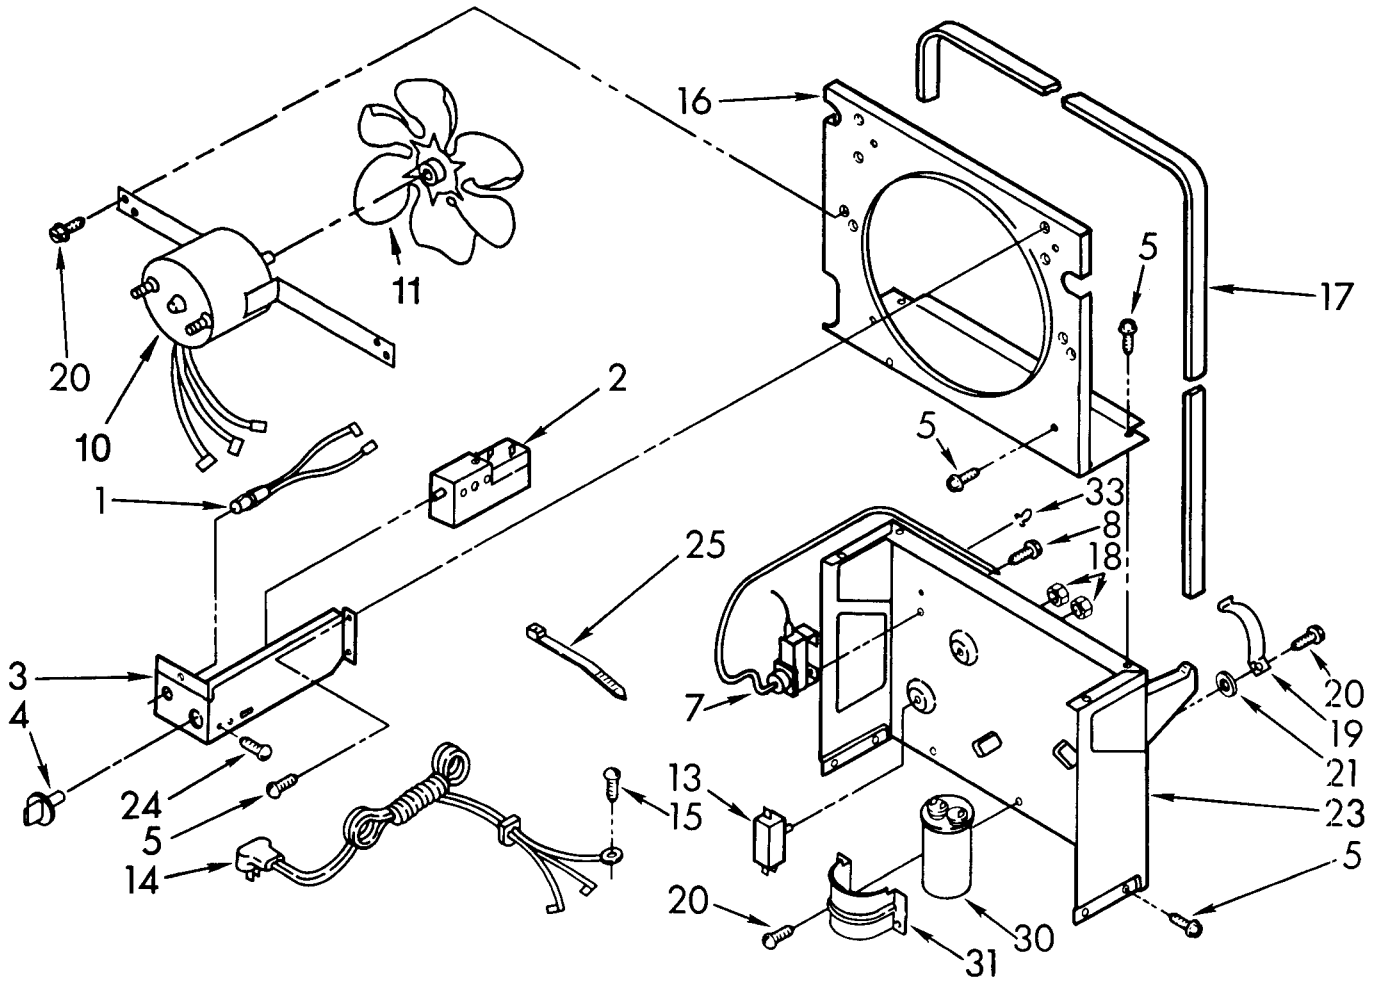

# UNIT PARTS

For Model: D50A0

# UNIT PARTS

For Model: D50A0

ILL NO.	PART NO.	DESCRIPTION
1	1162154	Tube, Restrictor (46.0" Length)
2	1162348	Seal Evaporator
3	1162526	Strainer
4	708531	Bend Return
5	1162646	Condenser
6	1158407	Return Bend
7	708532	Return Bend
8	646498	Sleeve (4)
9	950061	Spring, Overload
10	951312	Overload, Protector
12	950055	Cover, Terminal
13	950056	Retainer, Cover
14	1161199	Evaporator
15	488624	Screw, 8 x 3/8 (4)
16	1162372	Seal
17	486197	Nut, #8 (4)
18	488400	Screw, 1/4-28 x 1" (3)
19	484136	Harness, Wire
20	646499	Grommet (4)
21	1157584	Base
22	998726	Roller (2)
23	489015	Roll Pin (2)
24	951886	Glide (2)
25	1162658	Compressor, Service (Complete Assembly)
26	643299	Retainer, Cover
27	589230	Cover, Terminal
28	643295	Overload
29	798469	Spring, Overload
31	855199	Bend, Return
32	854624	Bend, Return
34	1156533	Return Bend

# AIR FLOW AND CONTROL PARTS

For Model: D50A0

# AIRFLOW AND CONTROL PARTS

For Model: D50A0

<b>ILL NO.</b>	<b>PART NO.</b>	<b>DESCRIPTION</b>
1	1162368	Light, Indicator
2	1162578	Humidistat, Control
3	951284	Bracket, Control
4	1162670	Knob, Control
5	488624	Screw, S.M. #8 x 3/8
7	1155109	Thermostat, De-icer
8	488234	Screw, 8-32 x 1/4 (2)
10	1162312	Motor, Fan
11	949645	Blade, Fan
13	999747	Switch, Water Level Control
14	1155669	Cord, Appliance
15	487871	Screw, 8-32 x 3/8
16	998779	Plate, Orifice
17	1162704	Seal
18	489001	Palnut, 3/8-32
19	1161718	Spring, Water Level
20	488480	Screw, S.M.#8 x 1/2
21		Washer, Repair
	489083	.030 Thickness
	489029	.062 Thickness
	489091	.091 Thickness
23	998744	Support
24	1162513	Screw, S.M. 8 X 1/4 (2)
25	602851	Tie, Cable (2)
30	951363	Capacitor, Run
31	951364	Bracket, Capacitor
33	471363	Clamp, Tube To Evaporator Mtg (2)