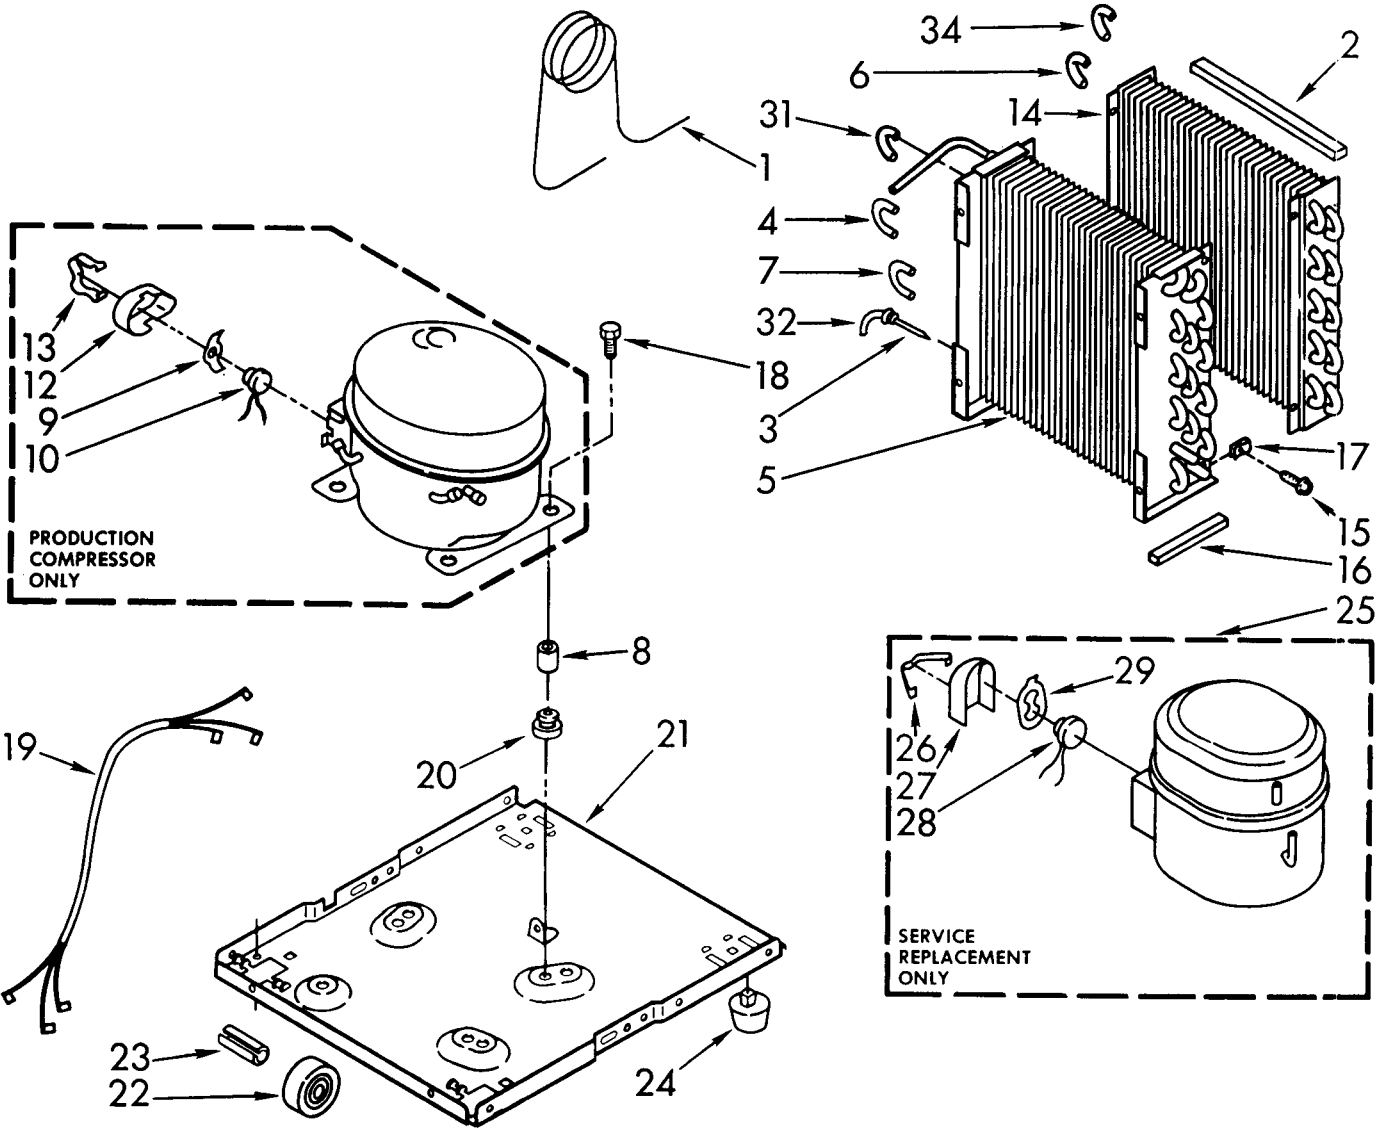

# UNIT PARTS

For Model: D50A0

ILL NO.	PART NO.	DESCRIPTION
1	1162154	Tube, Restrictor (46.0" Length)
2	1162348	Seal Evaporator
3	1162526	Strainer
4	708531	Bend Return
5	1162646	Condenser
6	1158407	Return Bend
7	708532	Return Bend
8	646498	Sleeve (4)
9	950061	Spring, Overload
10	951312	Overload, Protector
12	950055	Cover, Terminal
13	950056	Retainer, Cover
14	1161199	Evaporator
15	488624	Screw, 8 x 3/8 (4)
16	1162372	Seal
17	486197	Nut, #8 (4)
18	488400	Screw, 1/4-28 x 1" (3)
19	484136	Harness, Wire
20	646499	Grommet (4)
21	1157584	Base
22	998726	Roller (2)
23	489015	Roll Pin (2)
24	951886	Glide (2)
25	1162658	Compressor, Service (Complete Assembly)
26	643299	Retainer, Cover
27	589230	Cover, Terminal
28	643295	Overload
29	798469	Spring, Overload
31	855199	Bend, Return
32	854624	Bend, Return
34	1156533	Return Bend

# AIRFLOW AND CONTROL PARTS

For Model: D50A0

<b>ILL NO.</b>	<b>PART NO.</b>	<b>DESCRIPTION</b>
1	1162368	Light, Indicator
2	1162578	Humidistat, Control
3	951284	Bracket, Control
4	1162670	Knob, Control
5	488624	Screw, S.M. #8 x 3/8
7	1155109	Thermostat, De-icer
8	488234	Screw, 8-32 x 1/4 (2)
10	1162312	Motor, Fan
11	949645	Blade, Fan
13	999747	Switch, Water Level Control
14	1155669	Cord, Appliance
15	487871	Screw, 8-32 x 3/8
16	998779	Plate, Orifice
17	1162704	Seal
18	489001	Palnut, 3/8-32
19	1161718	Spring, Water Level
20	488480	Screw, S.M.#8 x 1/2
21		Washer, Repair
	489083	.030 Thickness
	489029	.062 Thickness
	489091	.091 Thickness
23	998744	Support
24	1162513	Screw, S.M. 8 X 1/4 (2)
25	602851	Tie, Cable (2)
30	951363	Capacitor, Run
31	951364	Bracket, Capacitor
33	471363	Clamp, Tube To Evaporator Mtg (2)