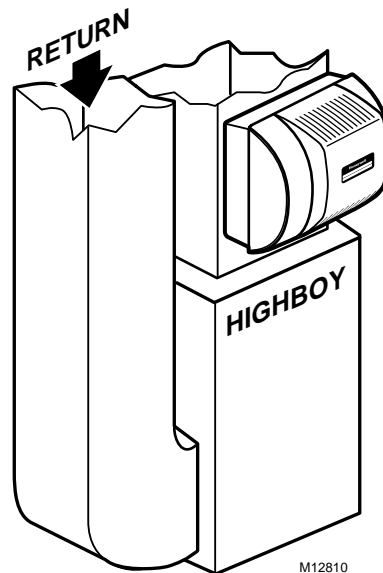

### Plenum Opening Dimensions (height x width):

14-1/16 in. x 13-1/2 in. (357 mm x 343 mm).

### Accessories:

C7089H Outdoor Temperature Sensor.  
H908A Convertible Humidity Control.  
H1008A Automatic Humidity Control.  
HC26A Humidifier Pad.  
PC8900 Perfect Climate Comfort Center™ control.  
S688A Sail Switch.  
Current Sensing Relay, part no. 32001754-001.

## INSTALLATION

Refer to Fig. 2 for a typical installation.

Fig. 2. Typical installation of HE360 humidifier.