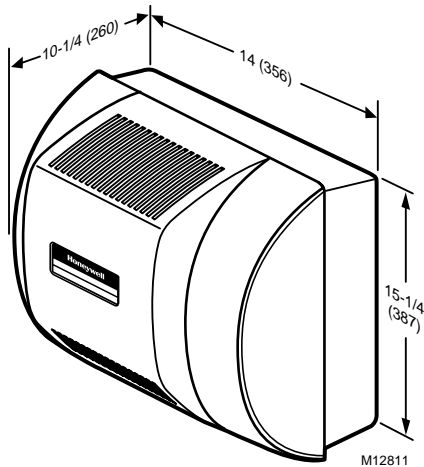

### Plenum Opening Dimensions (height x width):

14-1/16 in. x 13-1/2 in. (357 mm x 343 mm).

### Dimensions:

Fig. 1. Dimensions of HE360 in in. (mm).