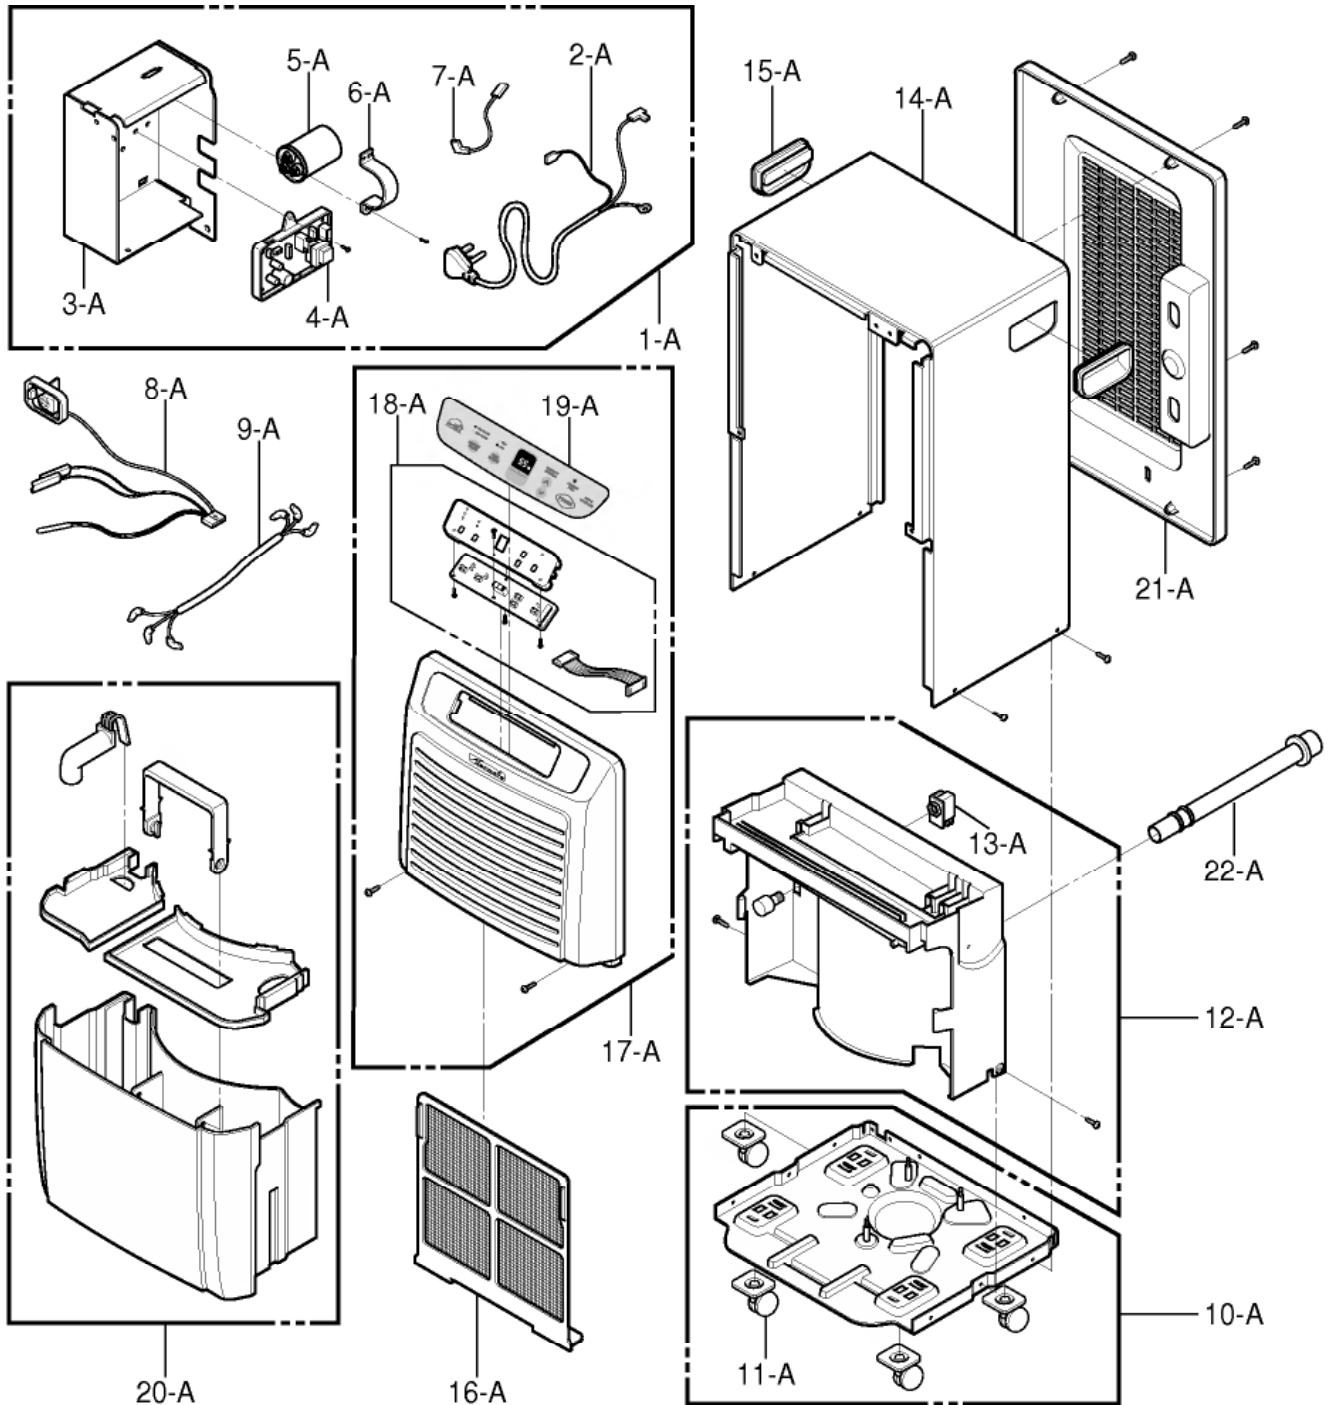

REPAIR PARTS

Dehumidifier
Model No. 580.54701400

To order Parts call Toll Free
1-800-4-MY-HOME®(1-800-469-4663)

CAUTION: Use the Kenmore part number on all orders, **not** the illustration number.

OUTER CASE PARTS AND CONTROL PART