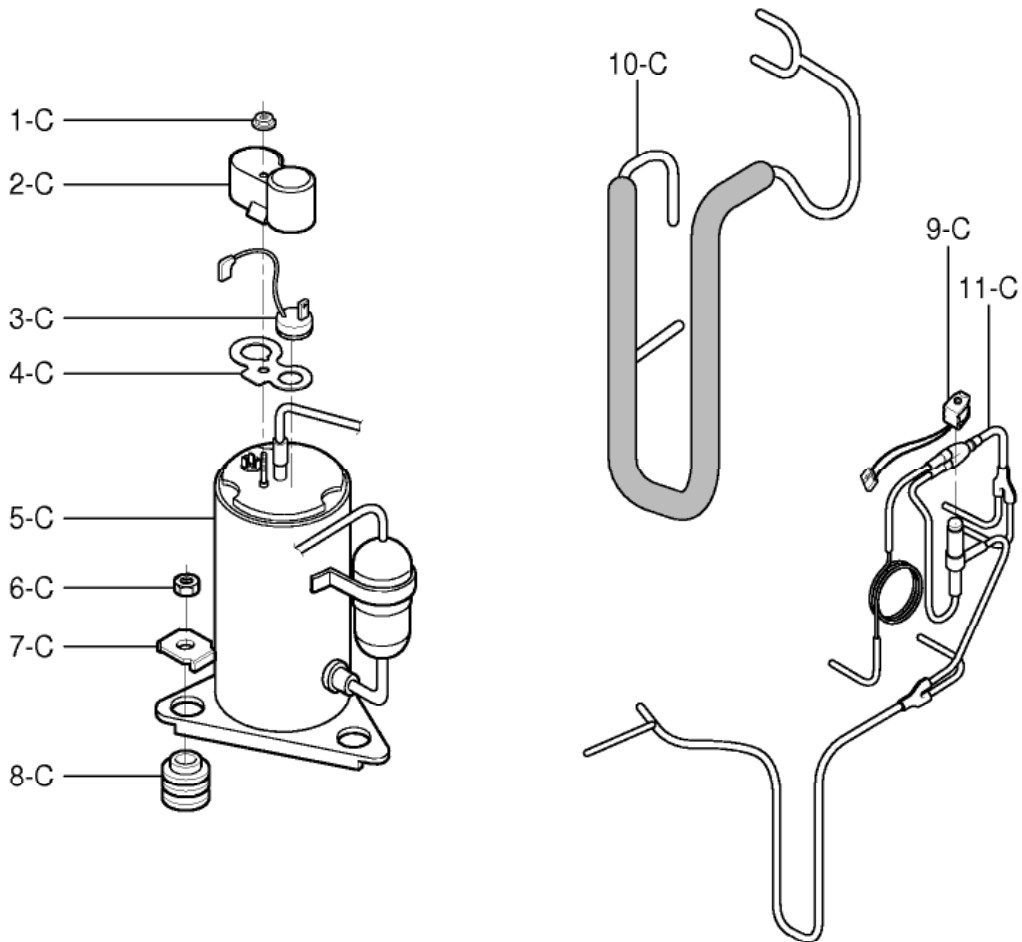

CAUTION: Use the Kenmore part number on all orders, **not** the illustration number.

COMPRESSOR PARTS