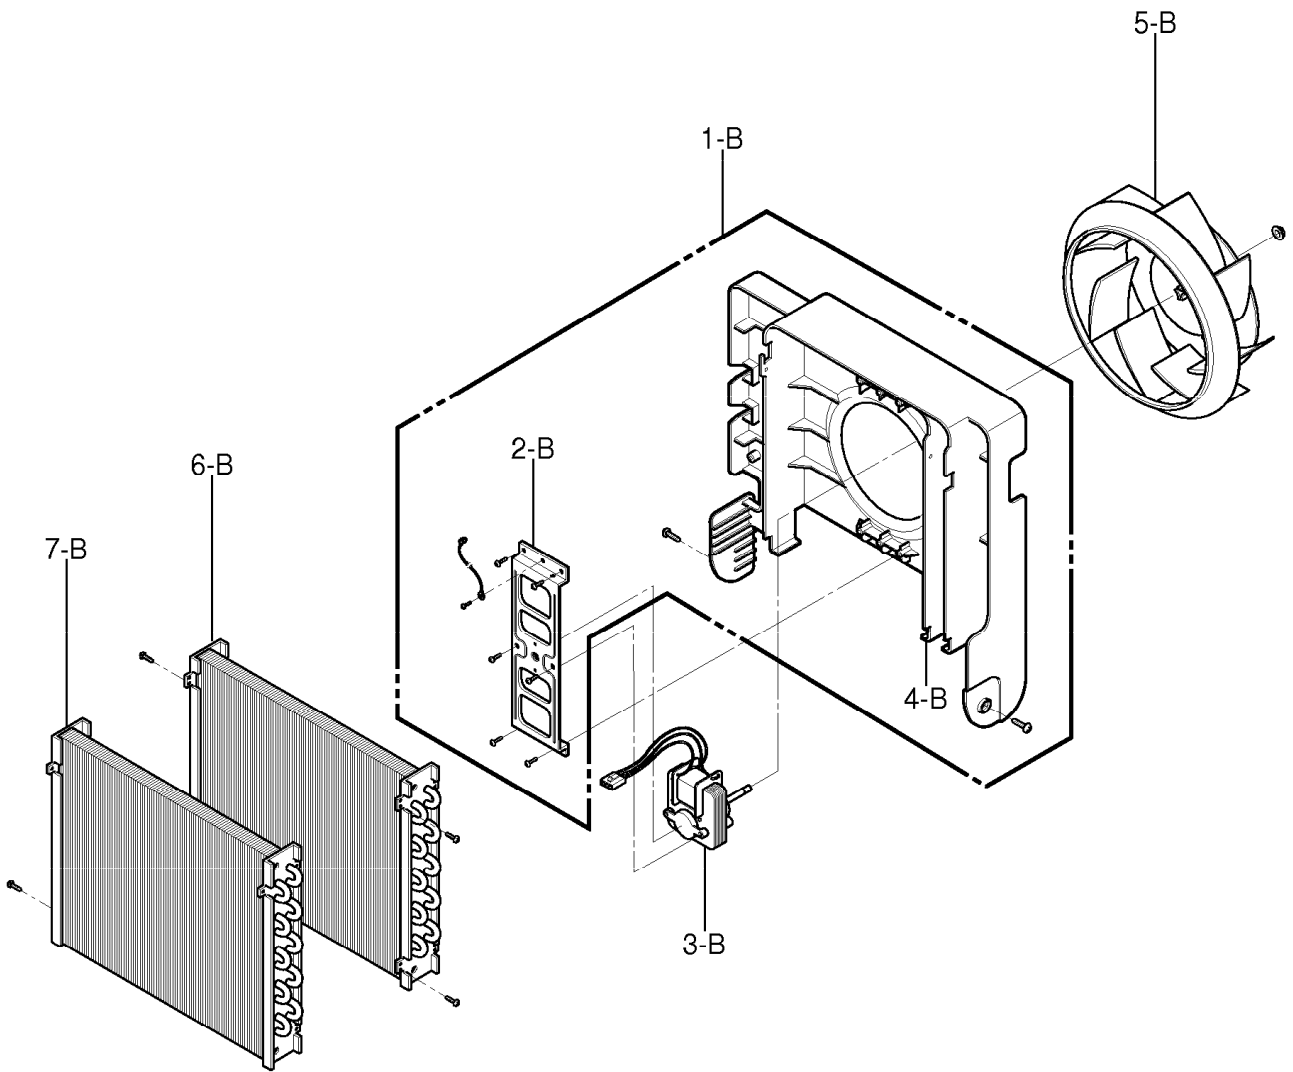

CAUTION: Use the Kenmore part number on all orders, **not** the illustration number.

CYCLE PARTS