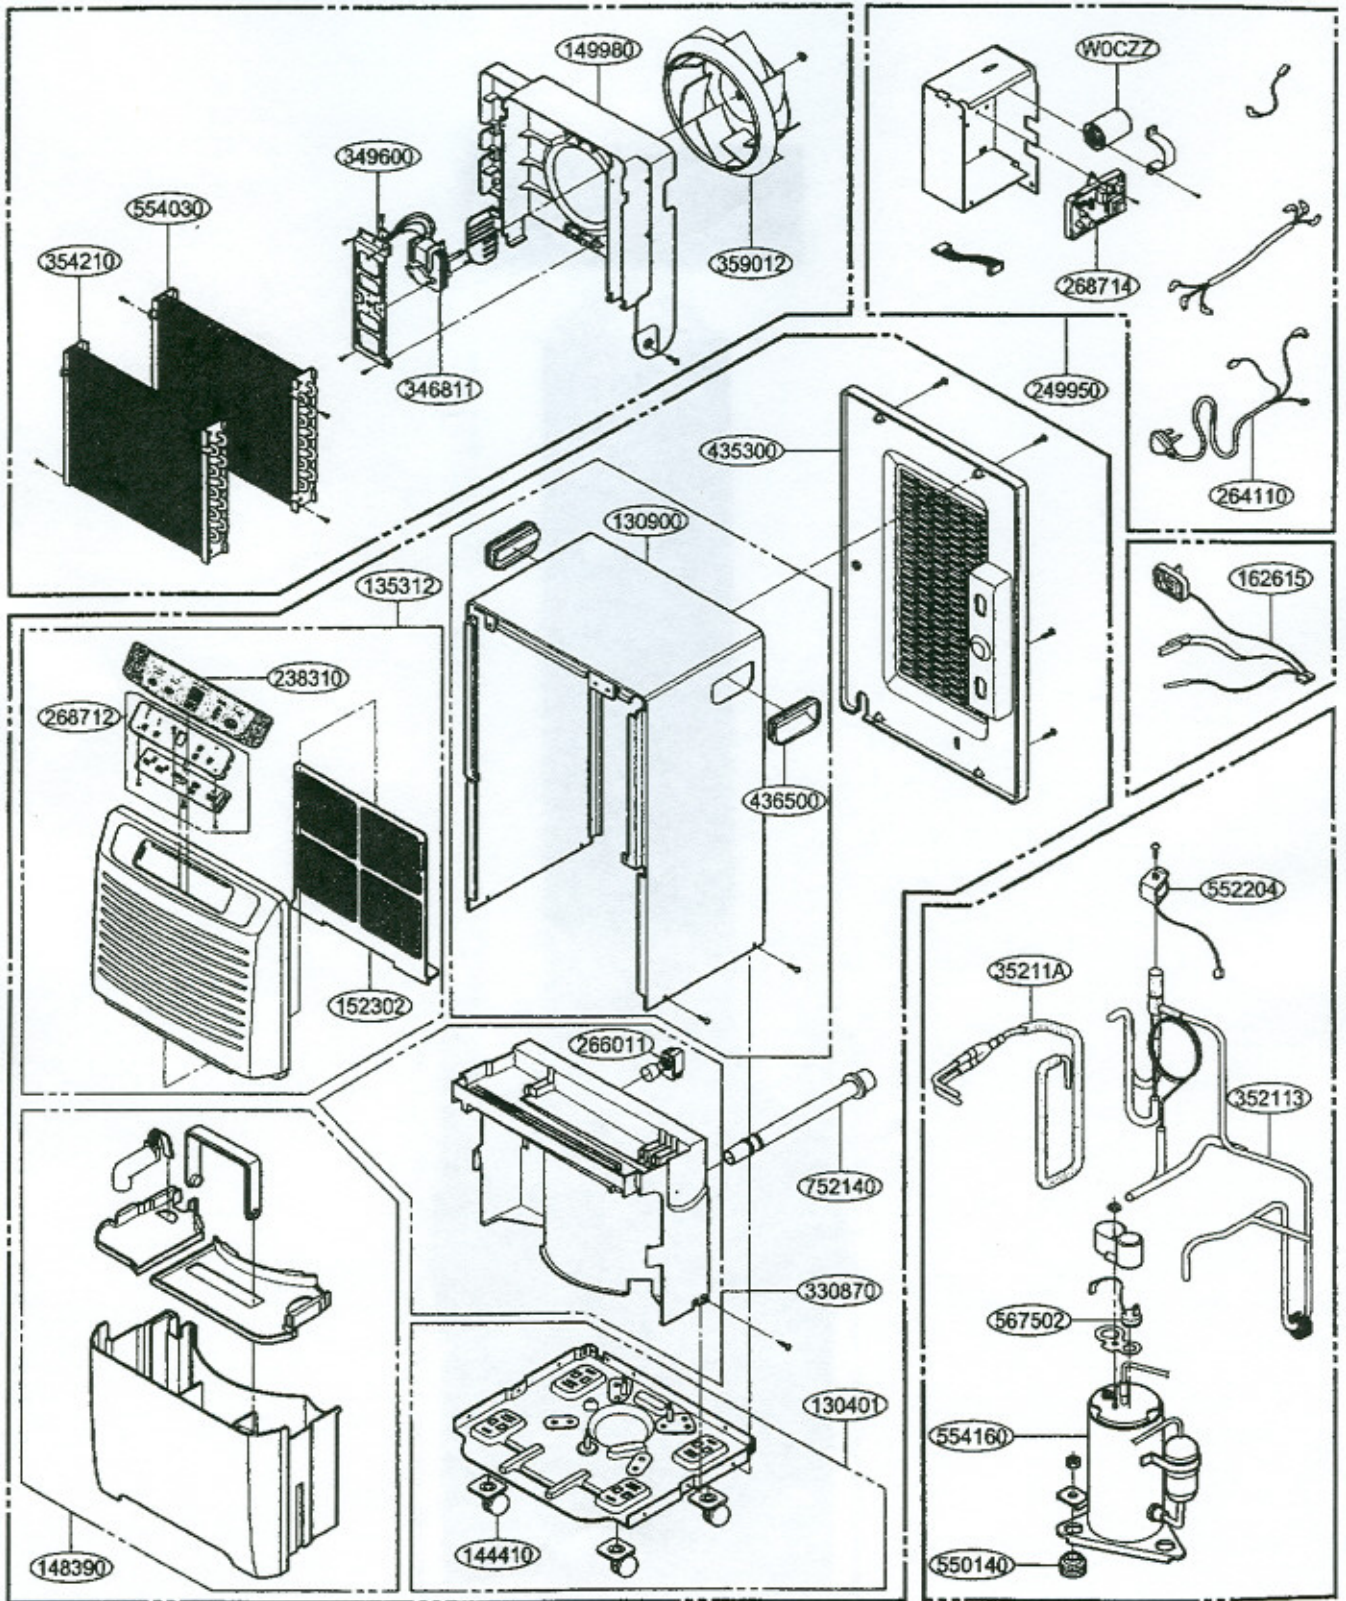

2. REPLACEMENT PARTS LIST

• MODEL: BHD-301

LOCATION NO.	DESCRIPTION	PART NO.	REMARK
		BHD-301	
130411	BASE ASSEMBLY	3041A10042C	
130900	CABINET	3090A10042A	
135312	FRONT GRILLE,ASSEMBLY	3531A10285D	
330870	DRAIN PAN ASSEMBLY	3087A10019B	
148390	TANK ASSEMBLY,BUCKET	4839A10002A	
149410	KNOB ASSEMBLY	4941A30019B	
152302	FILTER(MECH),AIR	5230A20040A	
162615	SENSOR ASEMBLY	6877A30013L	
249950	CONTROL BOX,ASSEMBLY	4995A20359J	
264110	POWER CORD,ASSEMBLY	6411A20001Z	
266002	SWITCH,ROCKER	6600FX5001G	
266003	SWITCH ASSEMBLY,ROTARY	6601A30001B	
266011	SWITCH ASSEMBLY,MICRO	6600A30003C	
268712	PWB(PCB)ASSEMBLY,DISPLAY	6871A20289B	
268714	PWB(PCB)ASSEMBLY,MAIN	6871A10142A	
346811	MOTOR ASSEMBLY	4681A20040J	
35211A	TUBE ASSEMBLY,SUCTION	5211A10464A	
352113	TUBE ASSEMBLY,DISCHARGE	5211A11019A	
552111	TUBE ASSEMBLY,CAPILLARY	5211A30720A	
354210	EVAPORATOR,ASSEMBLY	5421A10009P	
554030	CONDENSOR ASSEMBLY	5403A10008N	
558511	DRIER ASSEMBLY	5851A30001A	
554160	COMPRESSOR ,SET	2521C-A8626	
359012	FAN,TURBO	5900A20007A	
567502	OLP	6750C-0009E	
349600	MOUNT,MOTOR	4960A20009B	
667482	PTC ASSEMBLY	6748C-0003D	
436500	HANDLE	3650A20004A	
144410	CASTER ASSEMBLY,ROLLER	4441A30001B	
238310	ESCUTCHEON	3831A20079G	
235512	COVER ASSEMBLY,DISPLAY	3551A20122A	
752140	HOSE,CONNECTOR	5214A20027A	
550140	ISOLATOR,COMP	5040AR4195A	
149980	SHROUD	4998A10034A	
435300	REAR GRILLE	3530A10193A	