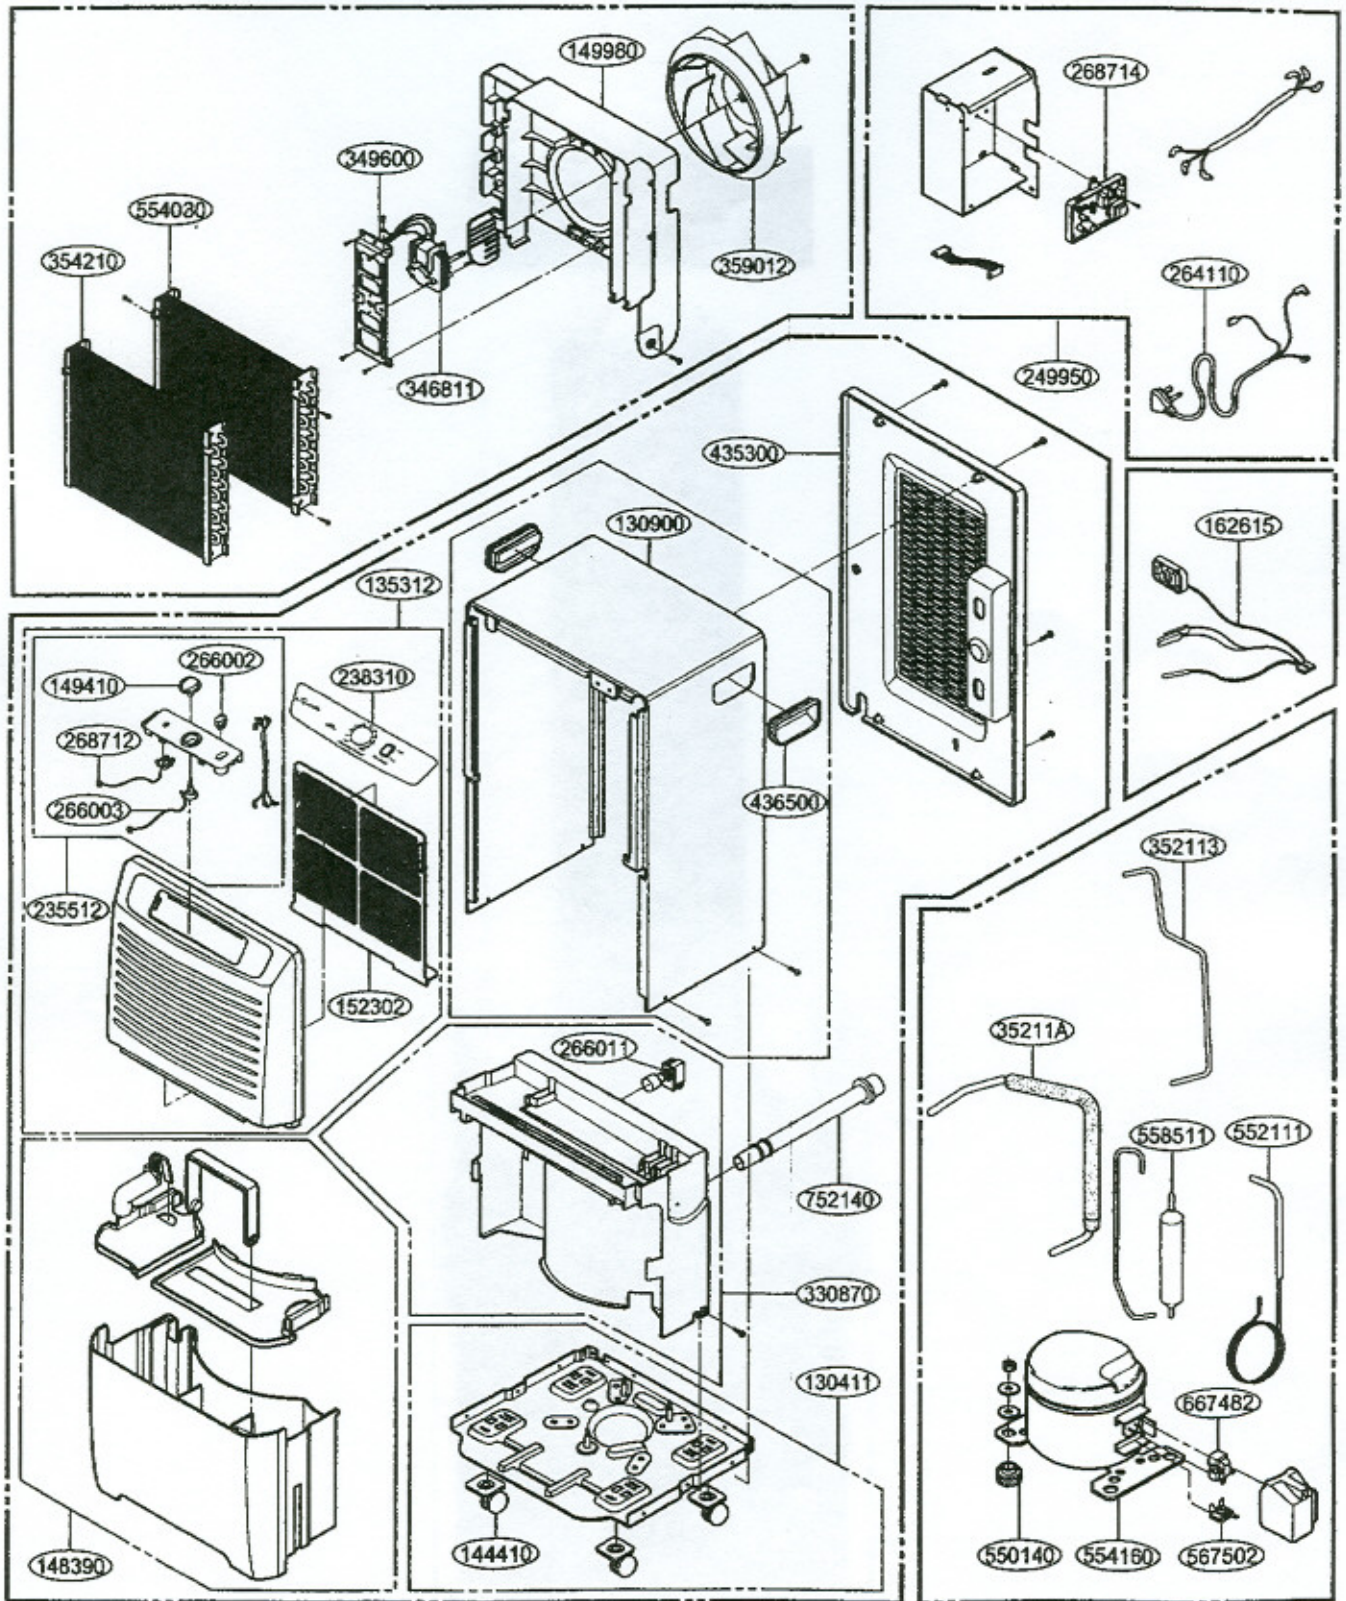

1. EXPLODED VIEWS

• MODEL: BHD-301