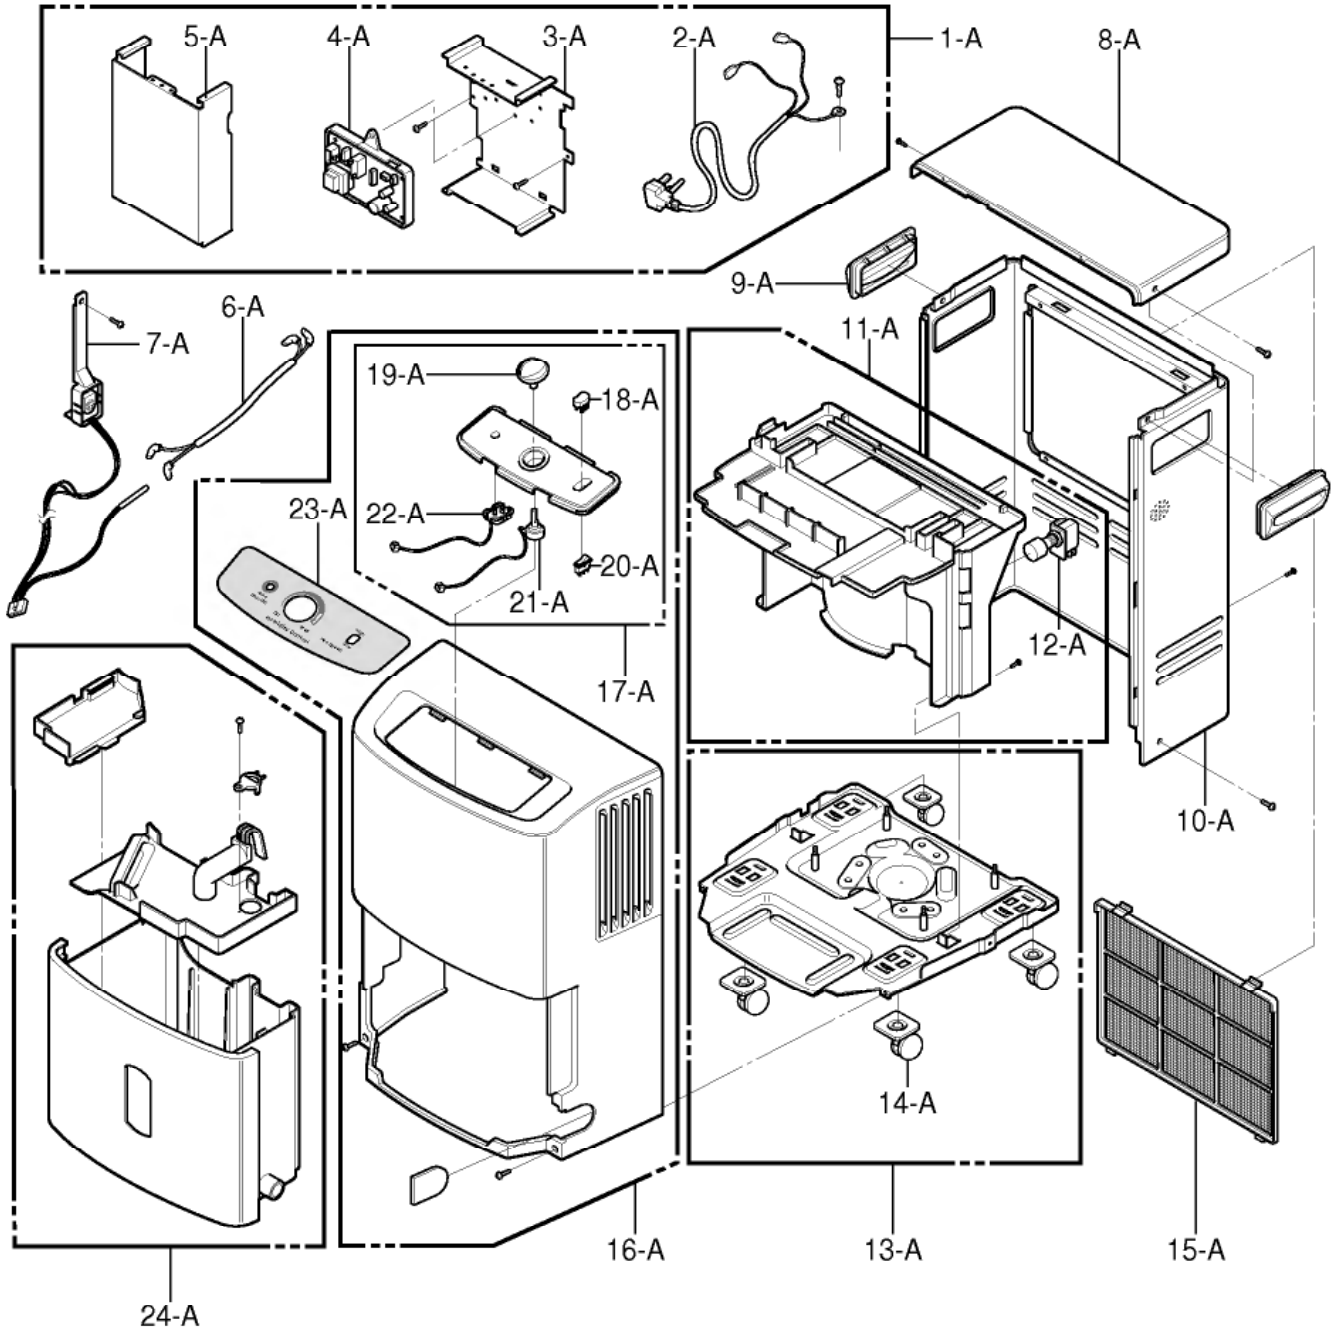

REPAIR PARTS

Dehumidifier
Model No. 580.53301300

To order Parts call Toll Free
1-800-4-MY-HOME®(1-800-469-4663)

CAUTION: Use the Kenmore part number on all orders, **not** the illustration number.

OUTER CASE PARTS AND CONTROL PART