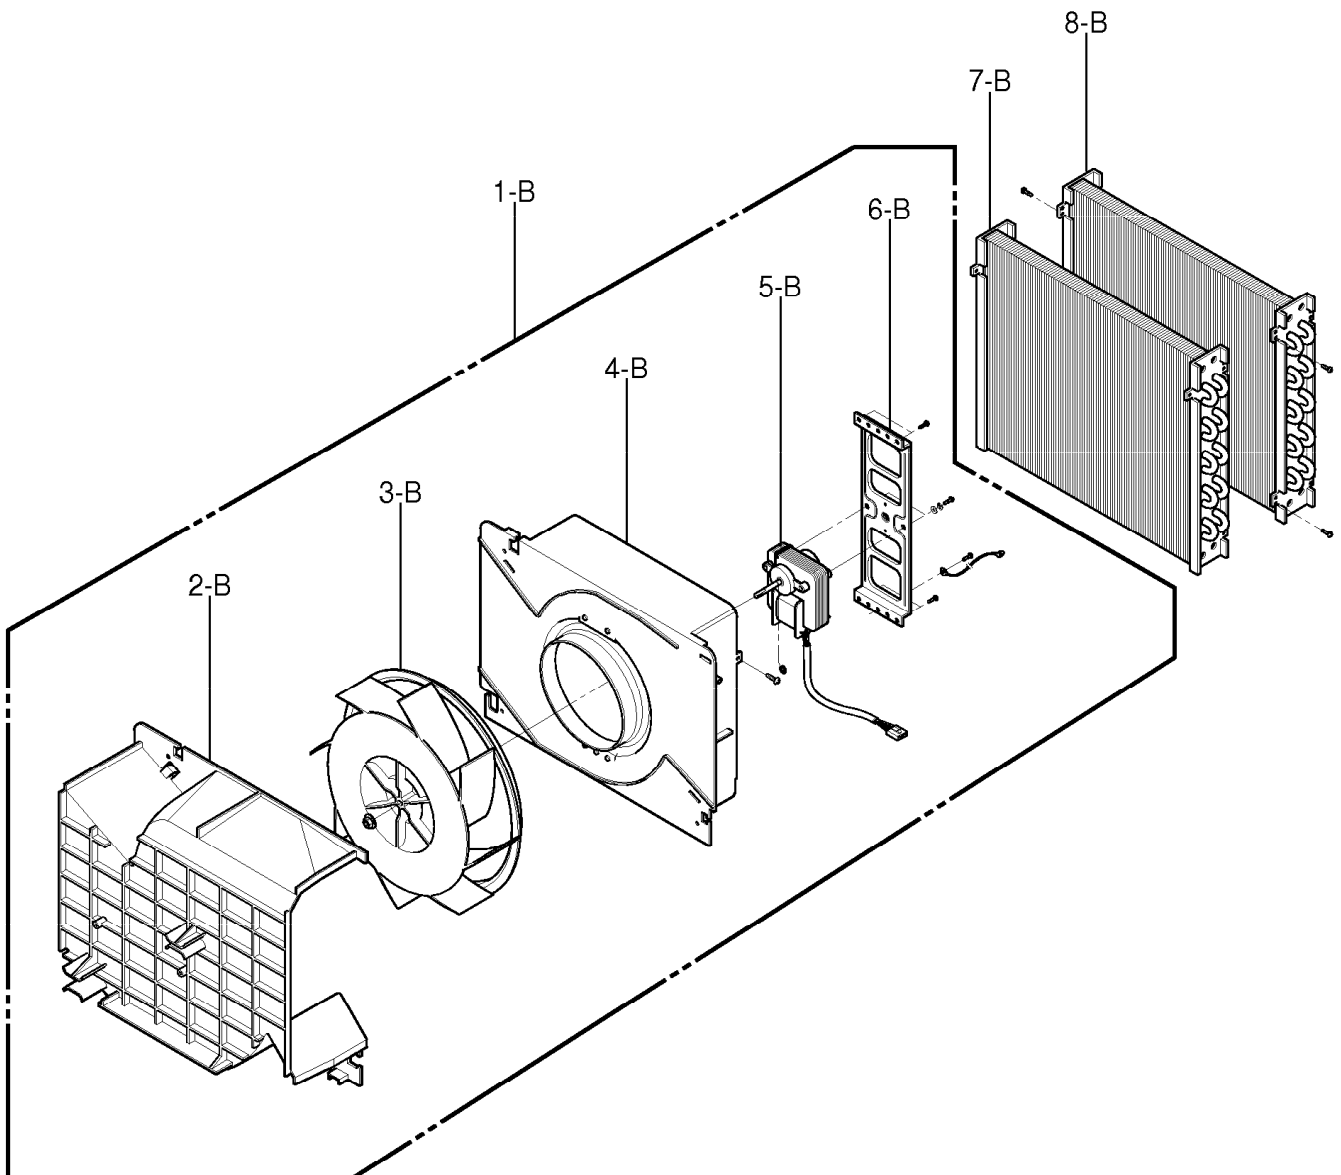

CAUTION: Use the Kenmore part number on all orders, **not** the illustration number.

CYCLE PARTS