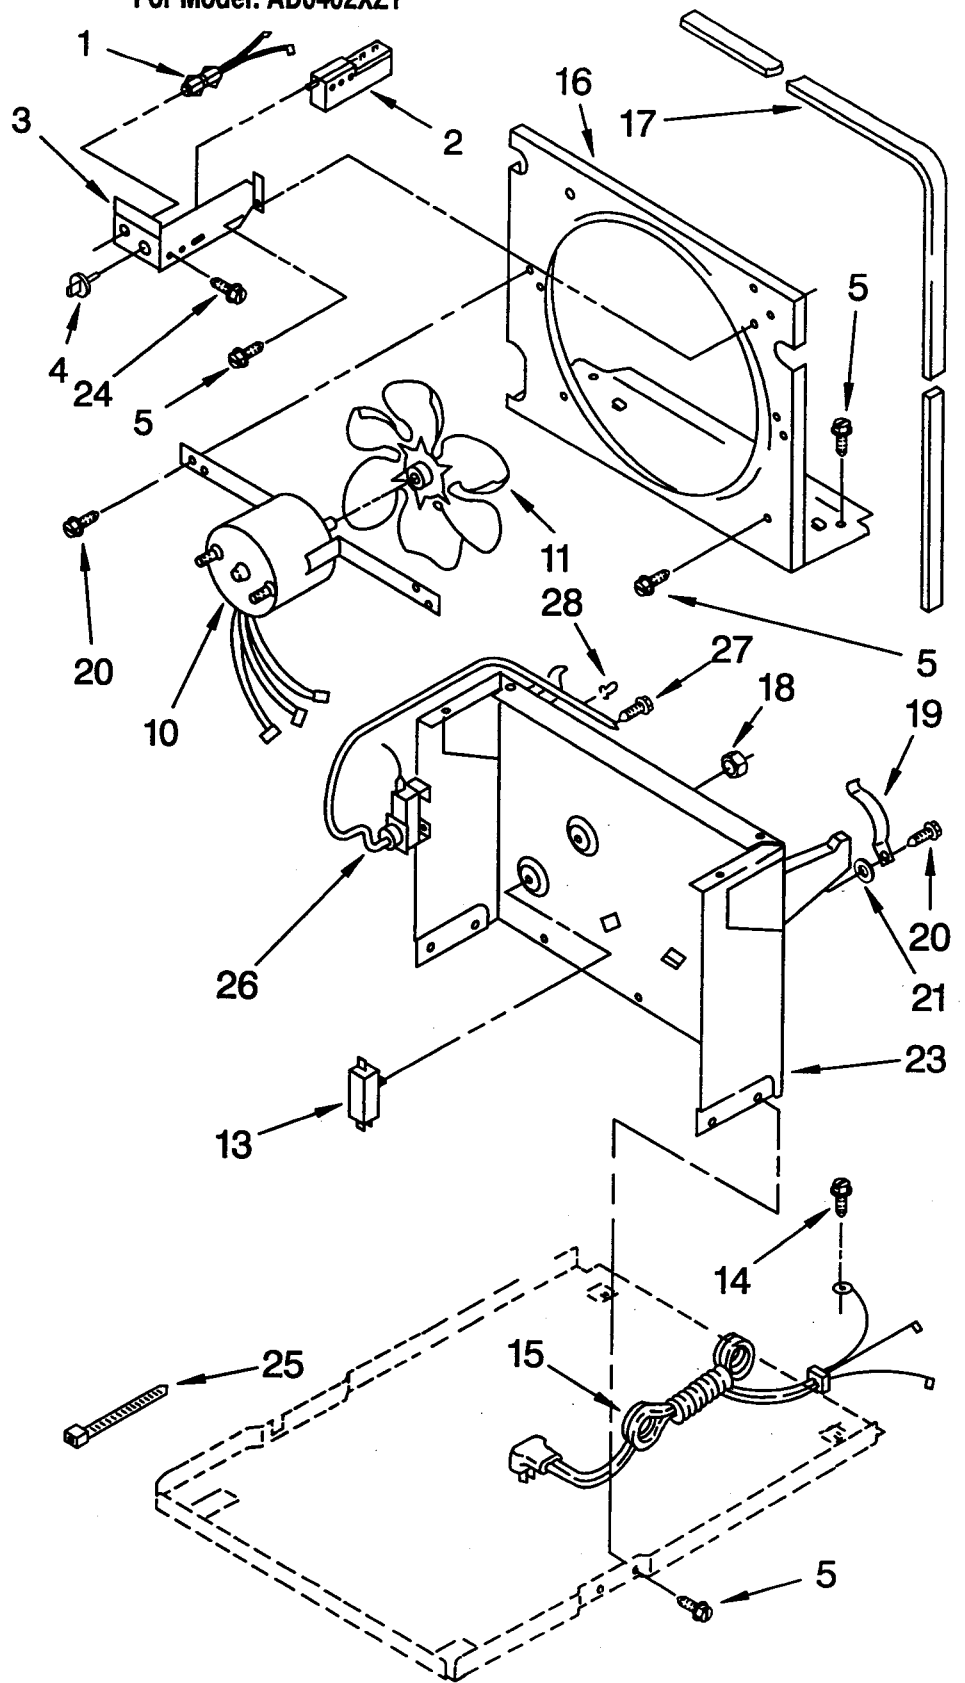

# AIR FLOW AND CONTROL PARTS

DEHUMIDIFIER

For Model: AD0402XZ1

1	1158419	Indicator, Light
2	1162578	Humidistat, Control
3	951284	Bracket, Humidistat
4	1162670	Knob, Humidistat Control
5	488624	Screw, Sm #8 x 3/8
10	1162030	Motor, Fan
11	949645	Blade, Fan
13	999747	Switch, Water Level Control
14	487871	Screw, 8-32 x 3/8
15	1155670	Cord, Appliance
16	998779	Plate, Orifice
17	1162704	Seal
18	489001	Palnut, 3/8-32
19	1161718	Spring, Water Level
20	488248	Screw, S.M.#8 x 3/4A
21		Washer, Repair
	489083	.045 Thickness
	489029	.062 Thickness
	489091	.091 Thickness
23	1163800	Support
24	1162513	Screw, 8 - 18 x 1/4 (2)
25	602851	Tie, Cable
26	1155109	Thermostat, De-icer
27	488234	Screw, 8-32 x 1/4 (2)
28	471363	Clamp, Tube (2)

# UNIT PARTS

For Model: AD0402XZ1

1	1162646	Condenser
2	1162154	Tube, Restrictor (Length 36.00")
3	1162526	Strainer
4	1162348	Seal, Evaporator Top
5	1158407	Bend, Return
6		Spring, Overload
	549086	Service
10		Overload, Protector
	1158823	Production
	876686	Service
11		Relay, Start
	1156815	Production
	876689	Service
12		Cover, Terminal
	1157582	Production
	865068	Service
13		Retainer, Cover
	938384	Production
	831282	Service
14	1162933	Evaporator
15	488480	Screw, 8 x 1/2 (4)
16	1162372	Seal
17	708531	Bend, Return
18	488400	Screw, 1/4-28 x 1" (4)
19	484136	Harness, Wire
20	1156748	Grommet (4)
21	1157584	Base
22	998726	Roller (2)
23	708532	Bend, Return
24	489015	Pin, Roller (2)
25	1156854	Compressor, Service (Complete Assembly)
26	1156533	Bend, Return
27	854624	Bend, Return
28	855199	Bend, Return
29	951886	Glide (2)

# CABINET PARTS

For Model: AD0402XZ1

1	998821	Cabinet
2	489120	Screw, #8 x 1/2 (2)
3	998813	Retainer Pin (Rear Grille)
5	1162673	Grille, Front (Includes, Illus. No. 12 )
6	998846	Lens, Light
7	998832	Grille, Rear
8	951901	Pan, Condensate
9	1158781	Screw
10	948584	Spacer, Grille
11	489073	Screw, 8 x 3/8 (2)
12	1162674	Escutcheon