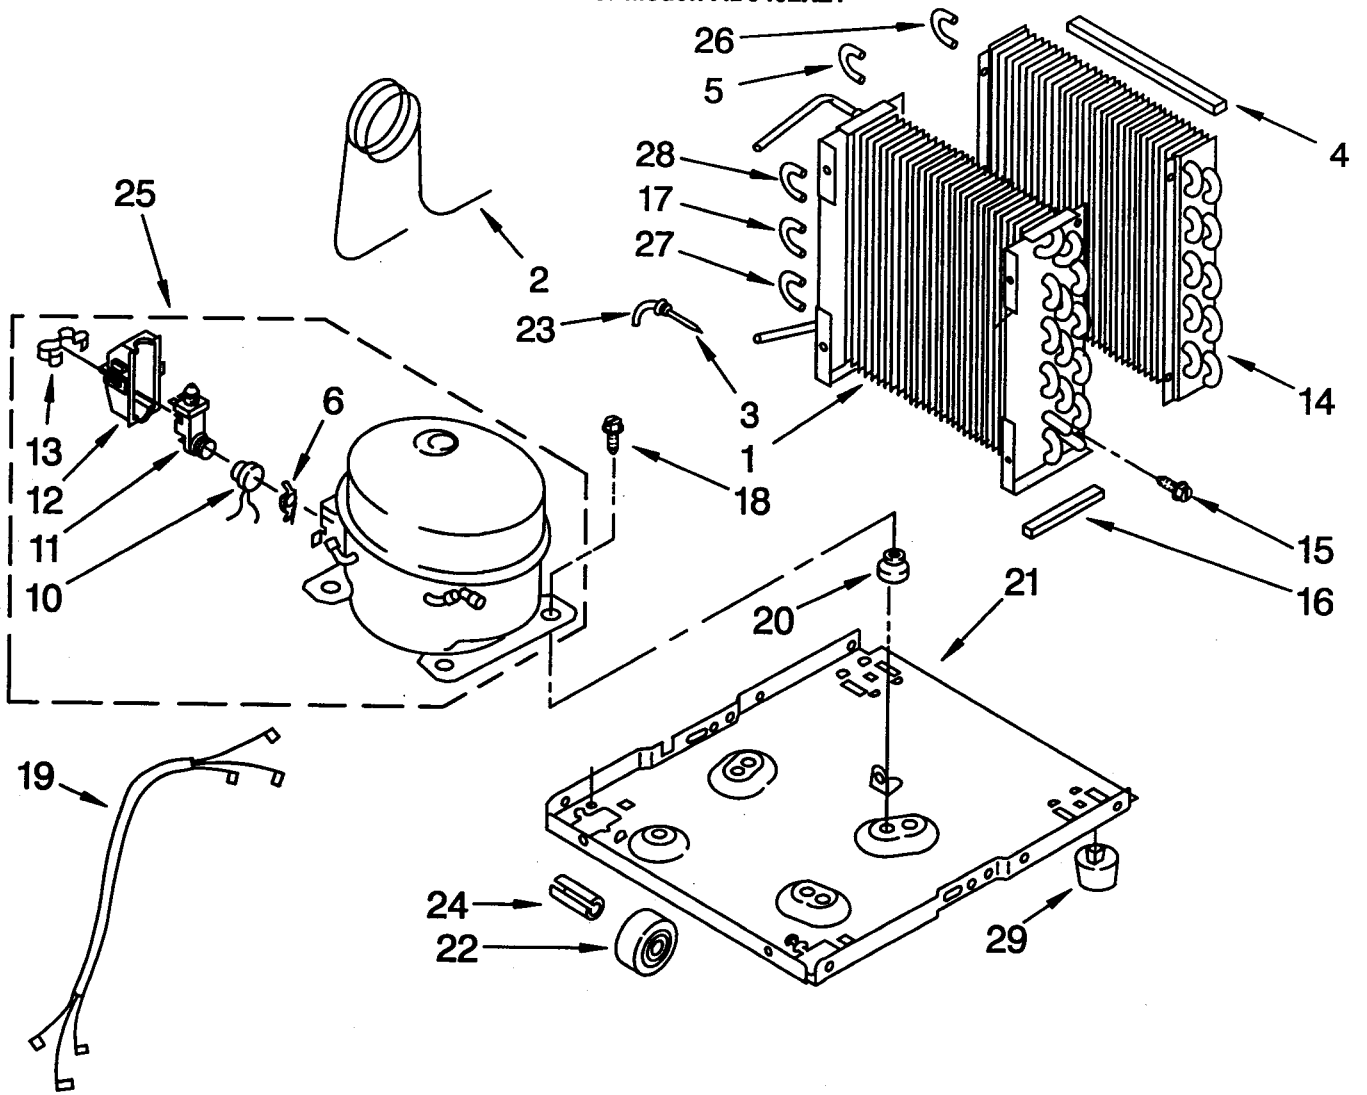

# AIR FLOW AND CONTROL PARTS

DEHUMIDIFIER

For Model: AD0402XZ1

1	1158419	Indicator, Light
2	1162578	Humidistat, Control
3	951284	Bracket, Humidistat
4	1162670	Knob, Humidistat Control
5	488624	Screw, Sm #8 x 3/8
10	1162030	Motor, Fan
11	949645	Blade, Fan
13	999747	Switch, Water Level Control
14	487871	Screw, 8-32 x 3/8
15	1155670	Cord, Appliance
16	998779	Plate, Orifice
17	1162704	Seal
18	489001	Palnut, 3/8-32
19	1161718	Spring, Water Level
20	488248	Screw, S.M.#8 x 3/4A
21		Washer, Repair
	489083	.045 Thickness
	489029	.062 Thickness
	489091	.091 Thickness
23	1163800	Support
24	1162513	Screw, 8 - 18 x 1/4 (2)
25	602851	Tie, Cable
26	1155109	Thermostat, De-icer
27	488234	Screw, 8-32 x 1/4 (2)
28	471363	Clamp, Tube (2)

# UNIT PARTS

For Model: AD0402XZ1

1	1162646	Condenser
2	1162154	Tube, Restrictor (Length 36.00")
3	1162526	Strainer
4	1162348	Seal, Evaporator Top
5	1158407	Bend, Return
6		Spring, Overload
	549086	Service
10		Overload, Protector
	1158823	Production
	876686	Service
11		Relay, Start
	1156815	Production
	876689	Service
12		Cover, Terminal
	1157582	Production
	865068	Service
13		Retainer, Cover
	938384	Production
	831282	Service
14	1162933	Evaporator
15	488480	Screw, 8 x 1/2 (4)
16	1162372	Seal
17	708531	Bend, Return
18	488400	Screw, 1/4-28 x 1" (4)
19	484136	Harness, Wire
20	1156748	Grommet (4)
21	1157584	Base
22	998726	Roller (2)
23	708532	Bend, Return
24	489015	Pin, Roller (2)
25	1156854	Compressor, Service (Complete Assembly)
26	1156533	Bend, Return
27	854624	Bend, Return
28	855199	Bend, Return
29	951886	Glide (2)