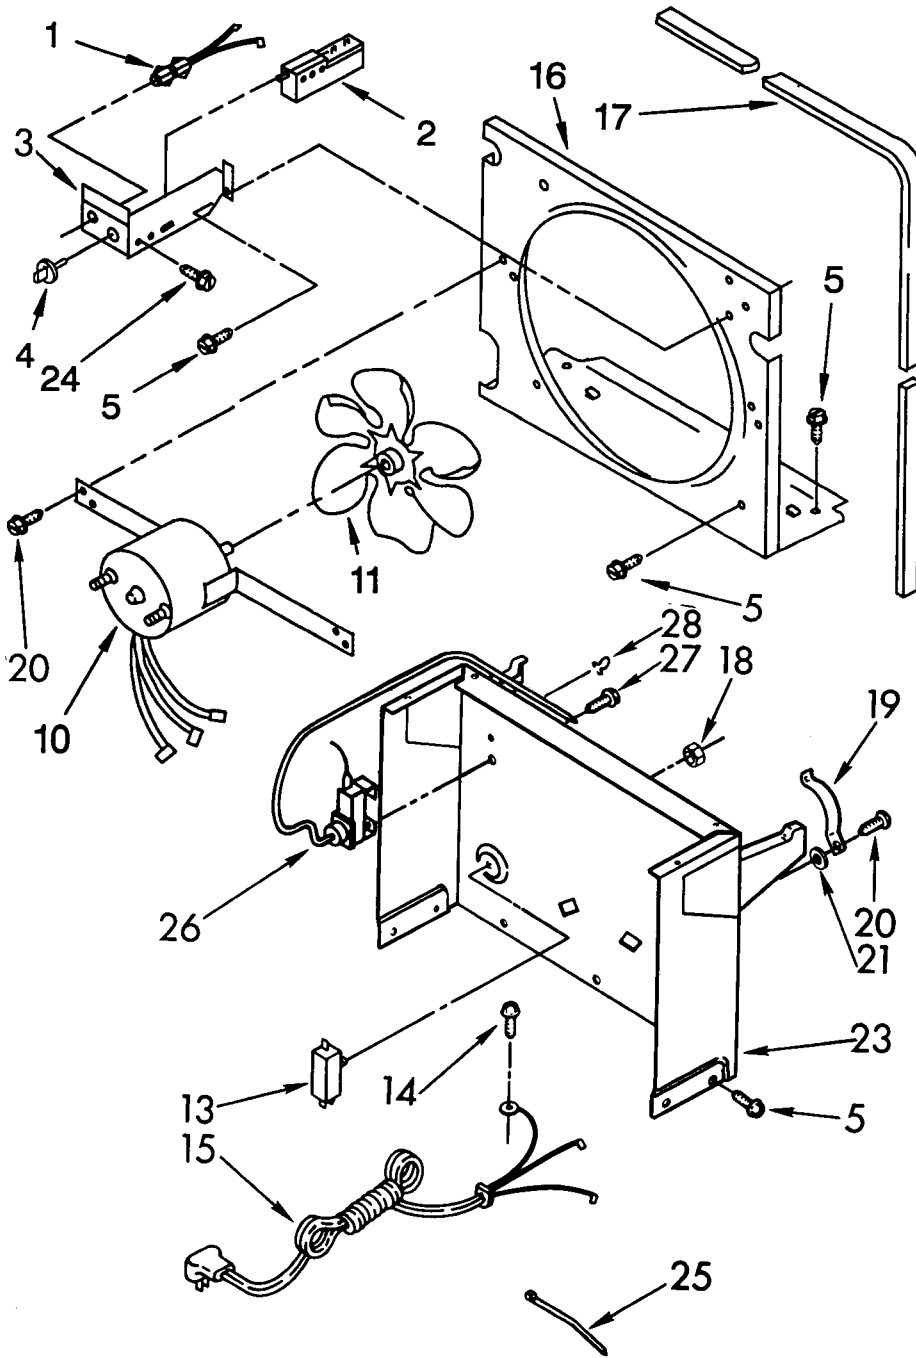

----- Manual continues below -----

AIR FLOW AND CONTROL PARTS

For Model: AD0302XZ1

DEHUMIDIFIER

5/93

1	1158419	Indicator, Light
2	1162578	Humidistat, Control
3	951284	Bracket, Humidistat
4	1162670	Knob, Humidistat Control
5	488624	Screw, Sm #8 x 3/8
10	1162030	Motor, Fan
11	949645	Blade, Fan
13	999747	Switch, Water Level Control
14	487871	Screw, 8-32 x 3/8
15	1155670	Cord, Appliance
16	998779	Plate, Orifice
17	1162704	Seal
18	489001	Palnut, 3/8-32
19	1161718	Spring, Water Level
20	488248	Screw, S.M.#8 x 3/4
21		Washer, Repair
	489083	.045 Thickness
	489029	.062 Thickness
23	1163800	Support
24	1162513	Screw, 8 1 18 x 1/4 (2)
25	602851	Tie, Cable
26	1155109	Thermostat, De-icer
27	488234	Screw, 8-32 x 1/4 (2)
28	471363	Clamp, Tube (2)

UNIT PARTS

For Model: AD0302XZ1

1	1163097	Condenser
2	1162154	Tube, Restrictor (Length 24.00")
3	1162526	Strainer
5	1162348	Seal, Evaporator Top
6		Spring Overload
	549086	Service
10		Overload, Protector
	1158790	Production
	4318051	Service
11		Relay, Start
	1158608	Production
	4318052	Service
12		Cover Terminal
	1157582	Production
	4318053	Service
13		Retainer, Cover
	938384	Production
	549342	Service
14	1162933	Evaporator
15	488480	Screw, 8 x 1/2 (4)
16	1162372	Seal
18	1163835	Bolt, 1/4-28 x 1" (4)
19	484136	Harness, Wire
20	1156748	Grommet (4)
21	1157584	Base
22	998726	Roller (2)
24	489015	Pin, Roller (2)
25	1157552	Compressor, (Complete Assembly)
26	1158407	Bend, Return
27	708531	Bend, Return
28	708532	Bend, Return
29	1156533	Bend, Return
30	854624	Bend, Return
31	951886	Glide (2)
32	855199	Bend, Return (17)

Following Parts Not Illustrated and Optional Parts Not Included

646753	Cap, Condensate Pan
647338	Washer, Cap (Condensate Pan)
485426	Lacquer, Starlight Gray (1/2 Pt. Uncut)
484310	Epoxy, Tube (Aluminum Repair)
505168	Tape, No Drip Valve, Access
978025	1/4" Tube O.D.
978026	5/16" Tube O.D.
978027	3/8" Tube O.D.
978028	1/2" Tube O.D.
978029	5/8" Tube O.D.
978030	3/4" Tube O.D.
978865	Seal, Ring Access Valve (20 Pack)