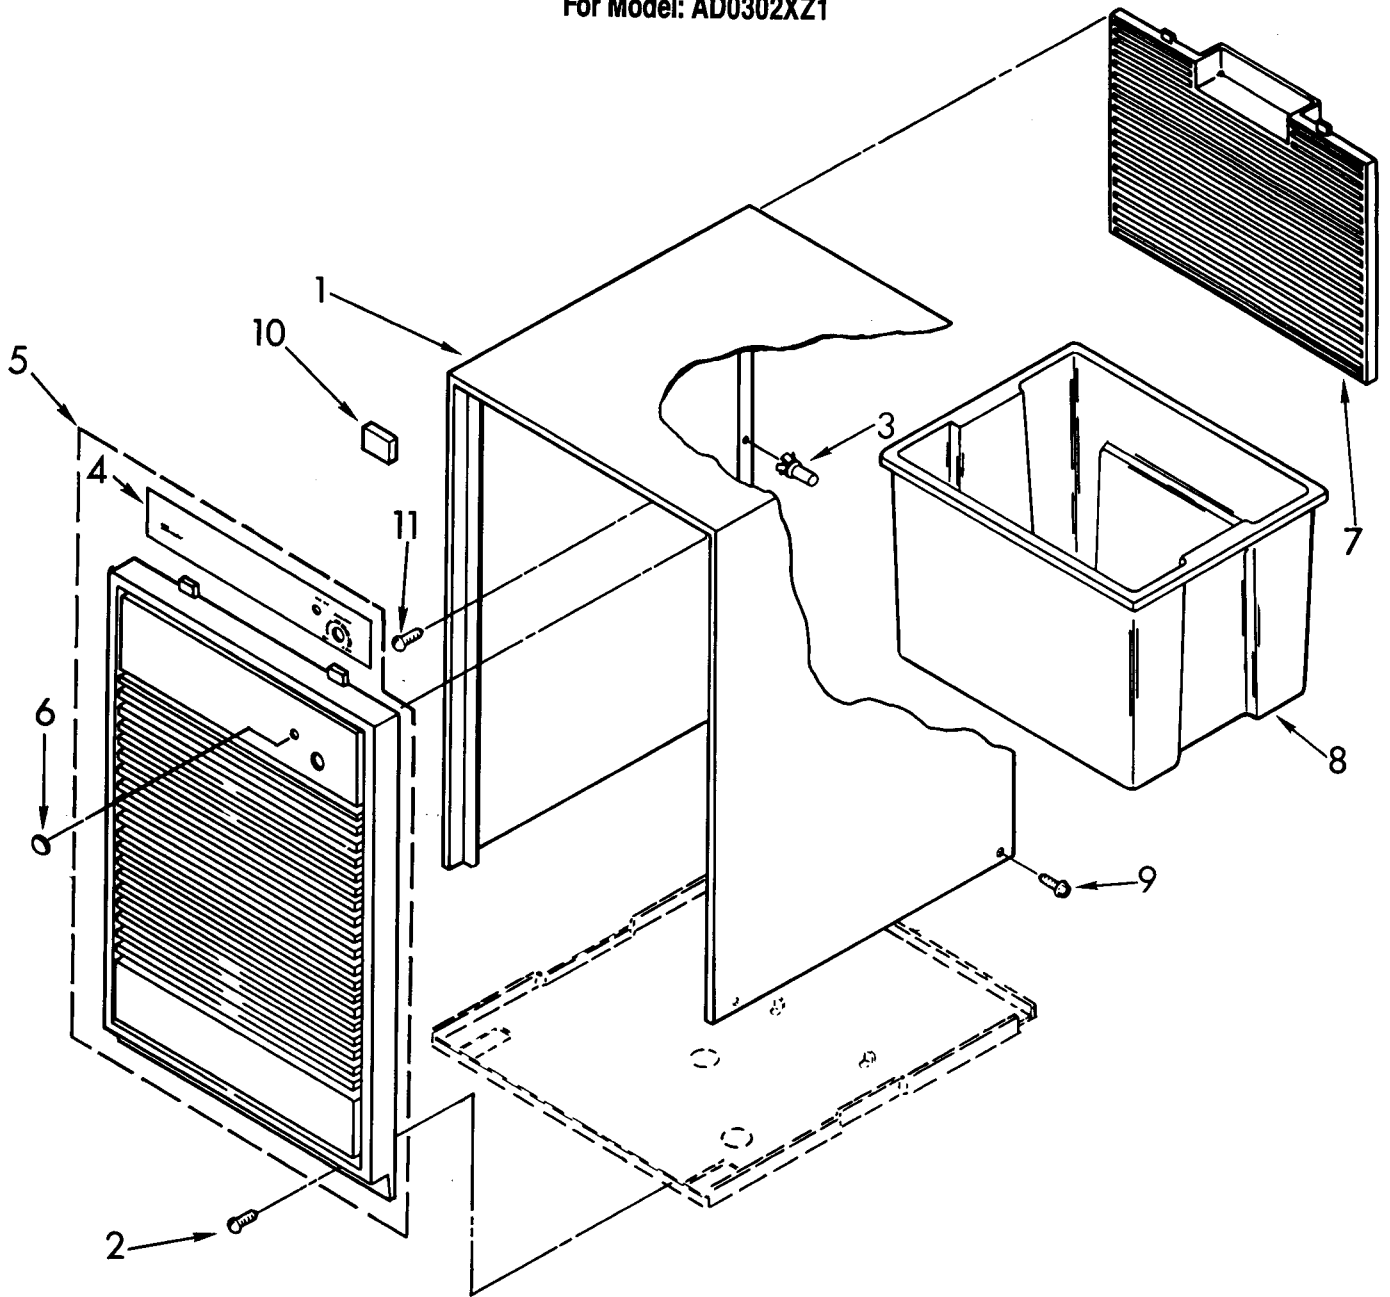

CABINET PARTS

For Model: AD0302XZ1

1	998821	Cabinet
2	489120	Screw, #8 x 1/2 (2)
3	998813	Retainer Pin (Rear Grille)
4	1162674	Escutcheon
5	1162673	Grille, Front (Includes, Illus. No. 4)
6	998846	Lens, Light
7	998832	Grille, Rear
8	951901	Pan, Condensate
9	1158781	Screw
10	948584	Spacer, Grille
11	489073	Screw, 8 x 3/8 (2)

Following Parts Not Illustrated and Optional Parts Not Included

646753	Cap, Condensate Pan
647338	Washer, Cap (Condensate Pan)
485426	Lacquer, Starlight Gray (1/2 Pt. Uncut)
484310	Epoxy, Tube (Aluminum Repair)
505168	Tape, No Drip Valve, Access
978025	1/4" Tube O.D.
978026	5/16" Tube O.D.
978027	3/8" Tube O.D.
978028	1/2" Tube O.D.
978029	5/8" Tube O.D.
978030	3/4" Tube O.D.
978865	Seal, Ring Access Valve (20 Pack)

Literature Parts

LIT1163818	Tech Sheet
LIT1157768	Wiring Diagram
LIT1162830	Guide, Use And Care
LIT884637	List Repair Parts