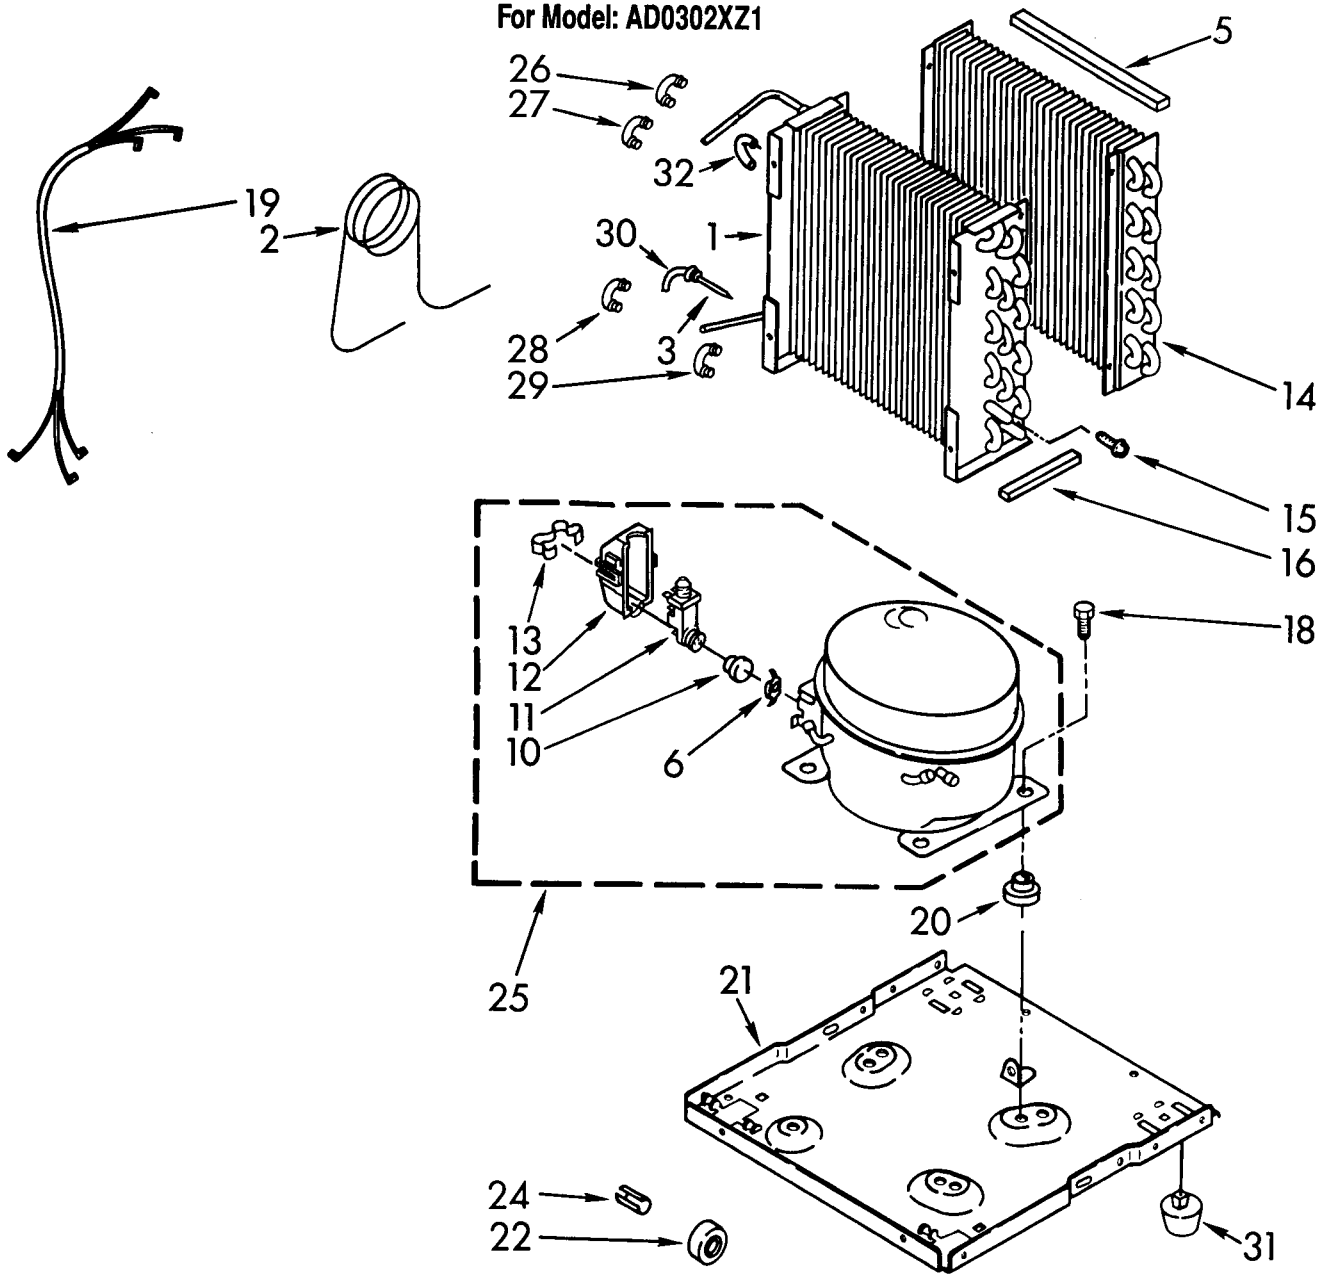

----- Manual continues below -----

AIR FLOW AND CONTROL PARTS

For Model: AD0302XZ1

DEHUMIDIFIER

5/93

1	1158419	Indicator, Light
2	1162578	Humidistat, Control
3	951284	Bracket, Humidistat
4	1162670	Knob, Humidistat Control
5	488624	Screw, Sm #8 x 3/8
10	1162030	Motor, Fan
11	949645	Blade, Fan
13	999747	Switch, Water Level Control
14	487871	Screw, 8-32 x 3/8
15	1155670	Cord, Appliance
16	998779	Plate, Orifice
17	1162704	Seal
18	489001	Palnut, 3/8-32
19	1161718	Spring, Water Level
20	488248	Screw, S.M.#8 x 3/4
21		Washer, Repair
	489083	.045 Thickness
	489029	.062 Thickness
23	1163800	Support
24	1162513	Screw, 8 1 18 x 1/4 (2)
25	602851	Tie, Cable
26	1155109	Thermostat, De-icer
27	488234	Screw, 8-32 x 1/4 (2)
28	471363	Clamp, Tube (2)

UNIT PARTS

For Model: AD0302XZ1

1	1163097	Condenser
2	1162154	Tube, Restrictor (Length 24.00")
3	1162526	Strainer
5	1162348	Seal, Evaporator Top
6		Spring Overload
	549086	Service
10		Overload, Protector
	1158790	Production
	4318051	Service
11		Relay, Start
	1158608	Production
	4318052	Service
12		Cover Terminal
	1157582	Production
	4318053	Service
13		Retainer, Cover
	938384	Production
	549342	Service
14	1162933	Evaporator
15	488480	Screw, 8 x 1/2 (4)
16	1162372	Seal
18	1163835	Bolt, 1/4-28 x 1" (4)
19	484136	Harness, Wire
20	1156748	Grommet (4)
21	1157584	Base
22	998726	Roller (2)
24	489015	Pin, Roller (2)
25	1157552	Compressor, (Complete Assembly)
26	1158407	Bend, Return
27	708531	Bend, Return
28	708532	Bend, Return
29	1156533	Bend, Return
30	854624	Bend, Return
31	951886	Glide (2)
32	855199	Bend, Return (17)

Following Parts Not Illustrated and Optional Parts Not Included

646753	Cap, Condensate Pan
647338	Washer, Cap (Condensate Pan)
485426	Lacquer, Starlight Gray (1/2 Pt. Uncut)
484310	Epoxy, Tube (Aluminum Repair)
505168	Tape, No Drip Valve, Access
978025	1/4" Tube O.D.
978026	5/16" Tube O.D.
978027	3/8" Tube O.D.
978028	1/2" Tube O.D.
978029	5/8" Tube O.D.
978030	3/4" Tube O.D.
978865	Seal, Ring Access Valve (20 Pack)