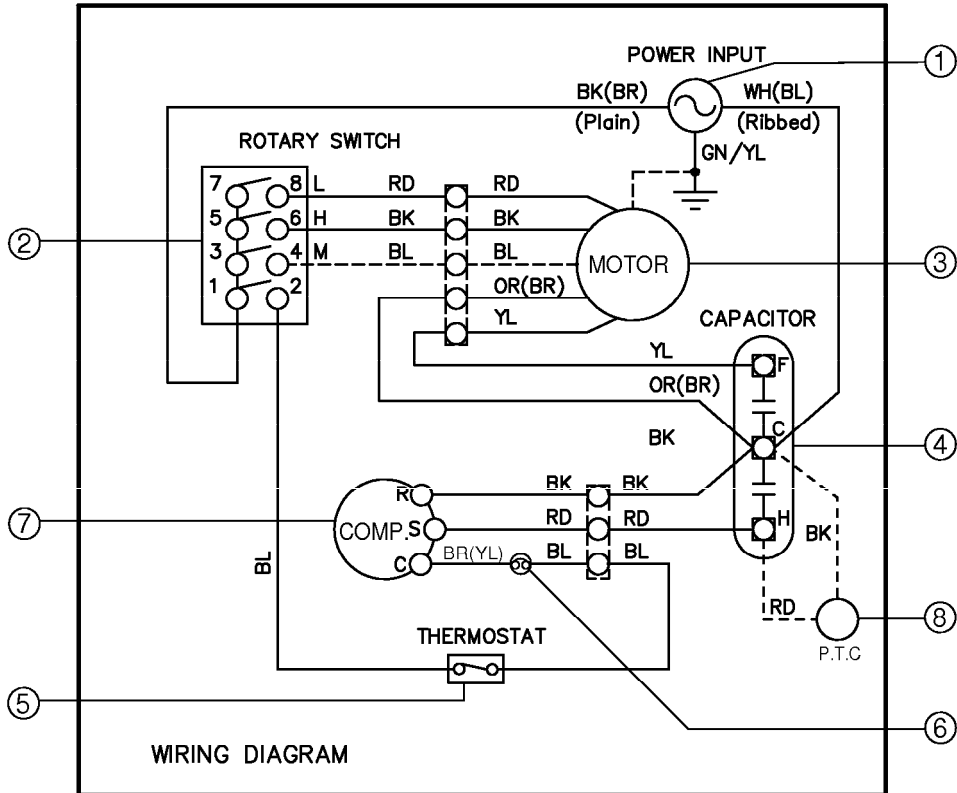

----- Manual continues below -----

5. SCHEMATIC DIAGRAM

5.1 CIRCUIT DIAGRAM

- MODEL : HBLG100(LWC1011ACG)/HBLG120(LWC1211ACG)

S: Service Parts
N: Non Service Parts

LOCATION NO.	DESCRIPTION	PART NO.		QTY PER SET	RE-MARKS
		HBLG100(LWC1011ACG)	HBLG120(LWC1211ACG)		
1	POWER CORD	2H00677R	2H00677S	1	S
2	ROTARY SWITCH	2H00598E		1	S
3	FAN MOTOR	4681A20009L	4681A20009K	1	S
4	CAPACITOR	6120AR2194K		1	S
5	THERMOSTAT	2H01109L		1	S
6	OVERLOAD PROTECTOR	6750U-L049A	6750U-L029A	1	S
7	COMPRESSOR	5416A20012B	5416A20012C	1	S
8	PTC	6748U-L001B		1	S

• MODEL : HBLG12H(LWC1230AXG)

S: Service Parts
N: Non Service Parts

LOCATION NO.	DESCRIPTION	PART NO.	Q'TY PER SET	RE-MARKS
		HBLG12H(LWC1230AXG)		
1	POWER CORD	2H00677U	1	S
2	ROTARY SWITCH	2H00598F	1	S
3	FAN MOTOR	4681A20009J	1	S
4	CAPACITOR	6120AR2359D	1	S
5	THERMOSTAT	2H01127B	1	S
6	OVERLOAD PROTECTOR	6750U-L005A	1	S
7	COMPRESSOR	5416AR2300R	1	S
8	ELECTRIC HEATER	5300AR1571A	1	S