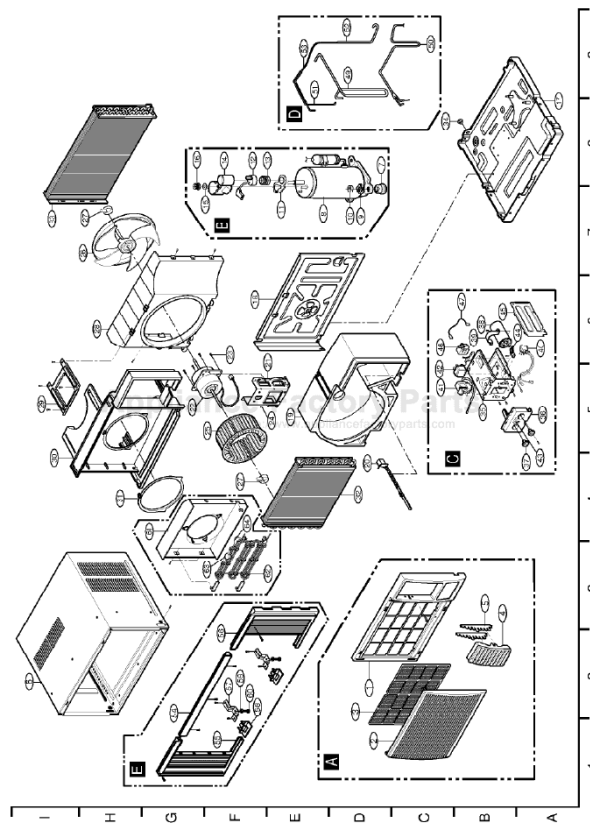

[Find Your GOLDSTAR Air Conditioner Parts - Select From 241 Models](#)

----- Manual continues below -----