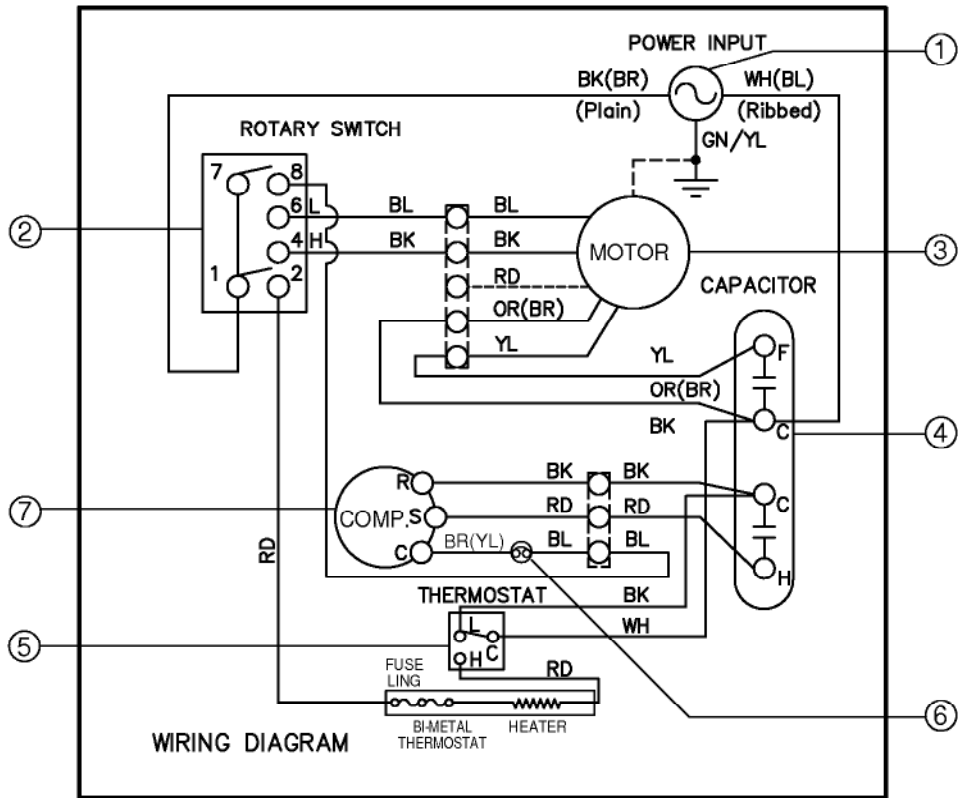

----- Manual continues below -----

5. SCHEMATIC DIAGRAM

5.1 CIRCUIT DIAGRAM

- MODEL : HBLG100(LWC1011ACG)/HBLG120(LWC1211ACG)

S: Service Parts
N: Non Service Parts

LOCATION NO.	DESCRIPTION	PART NO.		QTY PER SET	RE-MARKS
		HBLG100(LWC1011ACG)	HBLG120(LWC1211ACG)		
1	POWER CORD	2H00677R	2H00677S	1	S
2	ROTARY SWITCH	2H00598E		1	S
3	FAN MOTOR	4681A20009L	4681A20009K	1	S
4	CAPACITOR	6120AR2194K		1	S
5	THERMOSTAT	2H01109L		1	S
6	OVERLOAD PROTECTOR	6750U-L049A	6750U-L029A	1	S
7	COMPRESSOR	5416A20012B	5416A20012C	1	S
8	PTC	6748U-L001B		1	S

• MODEL : HBLG12H(LWC1230AXG)

S: Service Parts
N: Non Service Parts

LOCATION NO.	DESCRIPTION	PART NO.	Q'TY PER SET	RE-MARKS
		HBLG12H(LWC1230AXG)		
1	POWER CORD	2H00677U	1	S
2	ROTARY SWITCH	2H00598F	1	S
3	FAN MOTOR	4681A20009J	1	S
4	CAPACITOR	6120AR2359D	1	S
5	THERMOSTAT	2H01127B	1	S
6	OVERLOAD PROTECTOR	6750U-L005A	1	S
7	COMPRESSOR	5416AR2300R	1	S
8	ELECTRIC HEATER	5300AR1571A	1	S