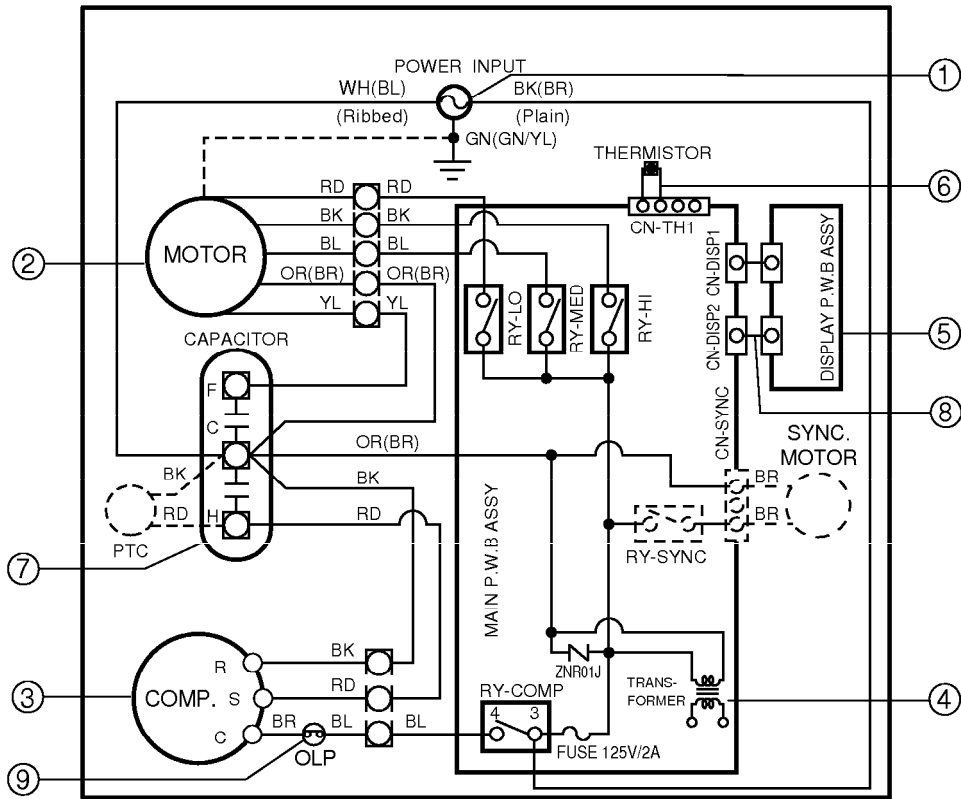

# 5. SCHEMATIC DIAGRAM

## 5.1 CIRCUIT DIAGRAM

• MODEL : R8000, R-8000

S: Service Parts  
N: Non Service Parts

LOCATION NO.	DESCRIPTION	PART NO.	QTY PER SET	RE-MARKS
		R8000 / R-8000		
1	POWER CORD	2H00677P	1	S
2	ROTARY SWITCH	2H00598E	1	S
3	FAN MOTOR	4681A20027B	1	S
4	CAPACITOR	6120AR2359V	1	S
5	THERMOSTAT	2H01109L	1	S
6	OVERLOAD PROTECTOR	6750A30001A	1	S
7	COMPRESSOR	5416A20013B	1	S

• MODEL : M8000R, M-8000

S: Service Parts  
N: Non Service Parts

LOCATION NO.	DESCRIPTION	PART NO.		QTY PER SET	RE-MARKS
		M8000R	M-8000		
1	POWER CORD ASS'Y	2H00677P		1	S
2	MOTOR ASSY	4681A20027B		1	S
3	COMPRESSOR	5416A20013B		1	S
4	MAIN P.W.B ASS'Y	6871A20061K	6871A20061U	1	S
5	DISPLAY P.W.B ASS'Y	6871A30017E		1	S
6	THERMISTOR	6323AQ2333K		1	S
7	CAPACITOR, SH	6120AR2359V		1	S
8	CONNECTOR ASS'Y	6631AQ3201B		1	S
9	OVERLOAD PROTECTOR	6750A30001A		1	S

## 5.2 ELECTRONIC CONTROL DEVICE

- MODEL: M8000R, M-8000