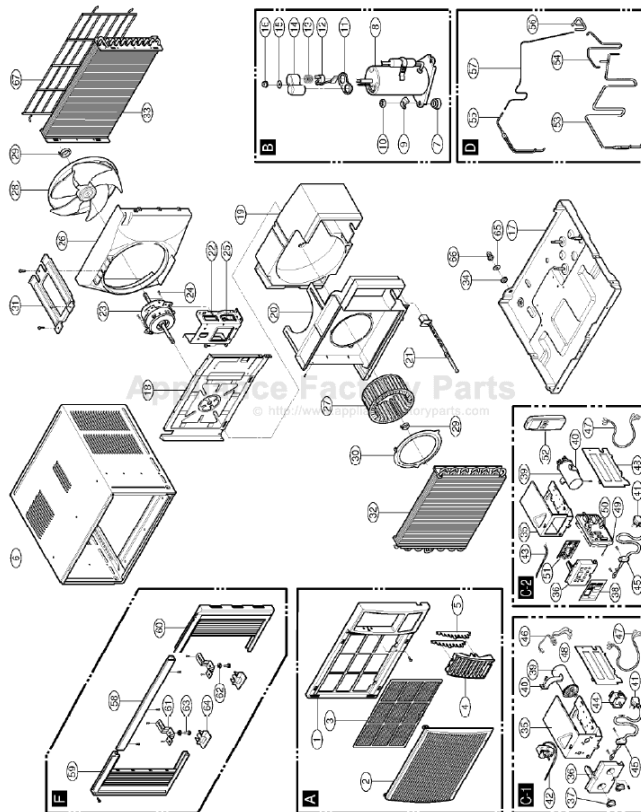

[Find Your GOLDSTAR Air Conditioner Parts - Select From 241 Models](#)

----- Manual continues below -----