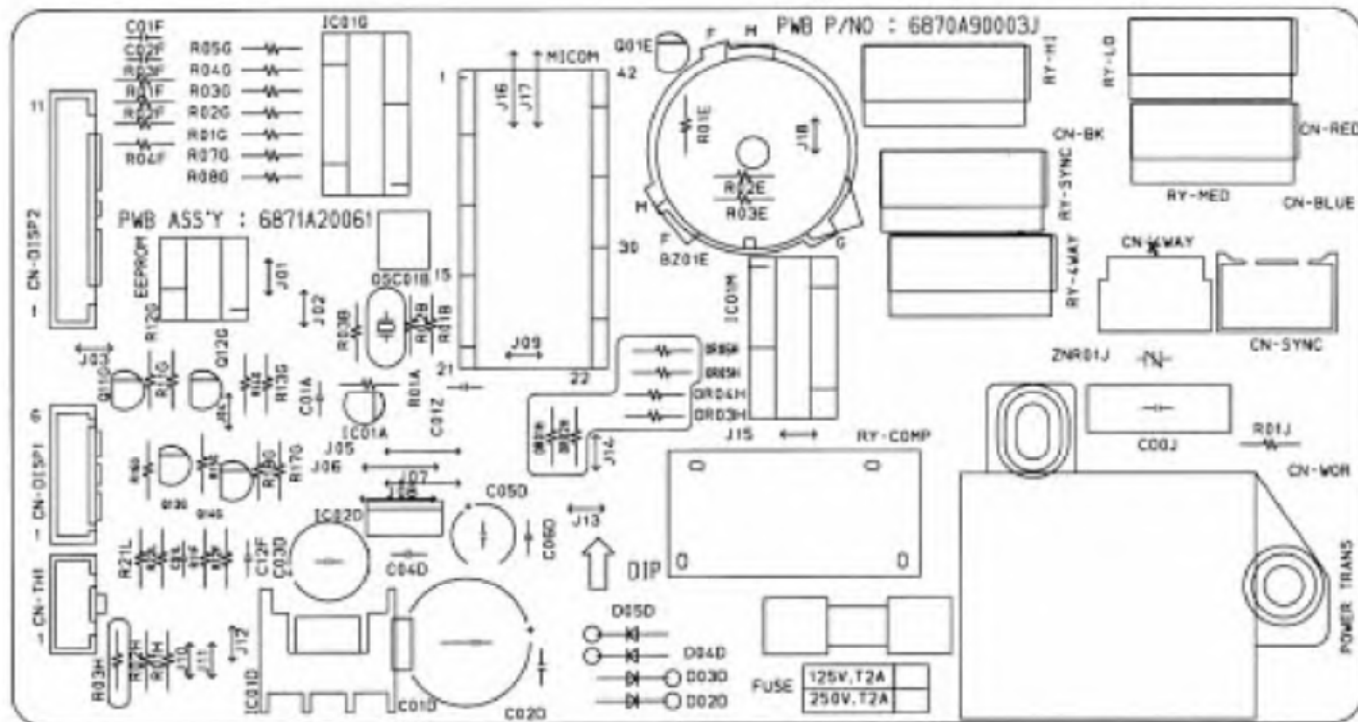

5.3 COMPONENTS LOCATION(OF MAIN P.C.B ASM)

- MODEL:M8000R, M-8000