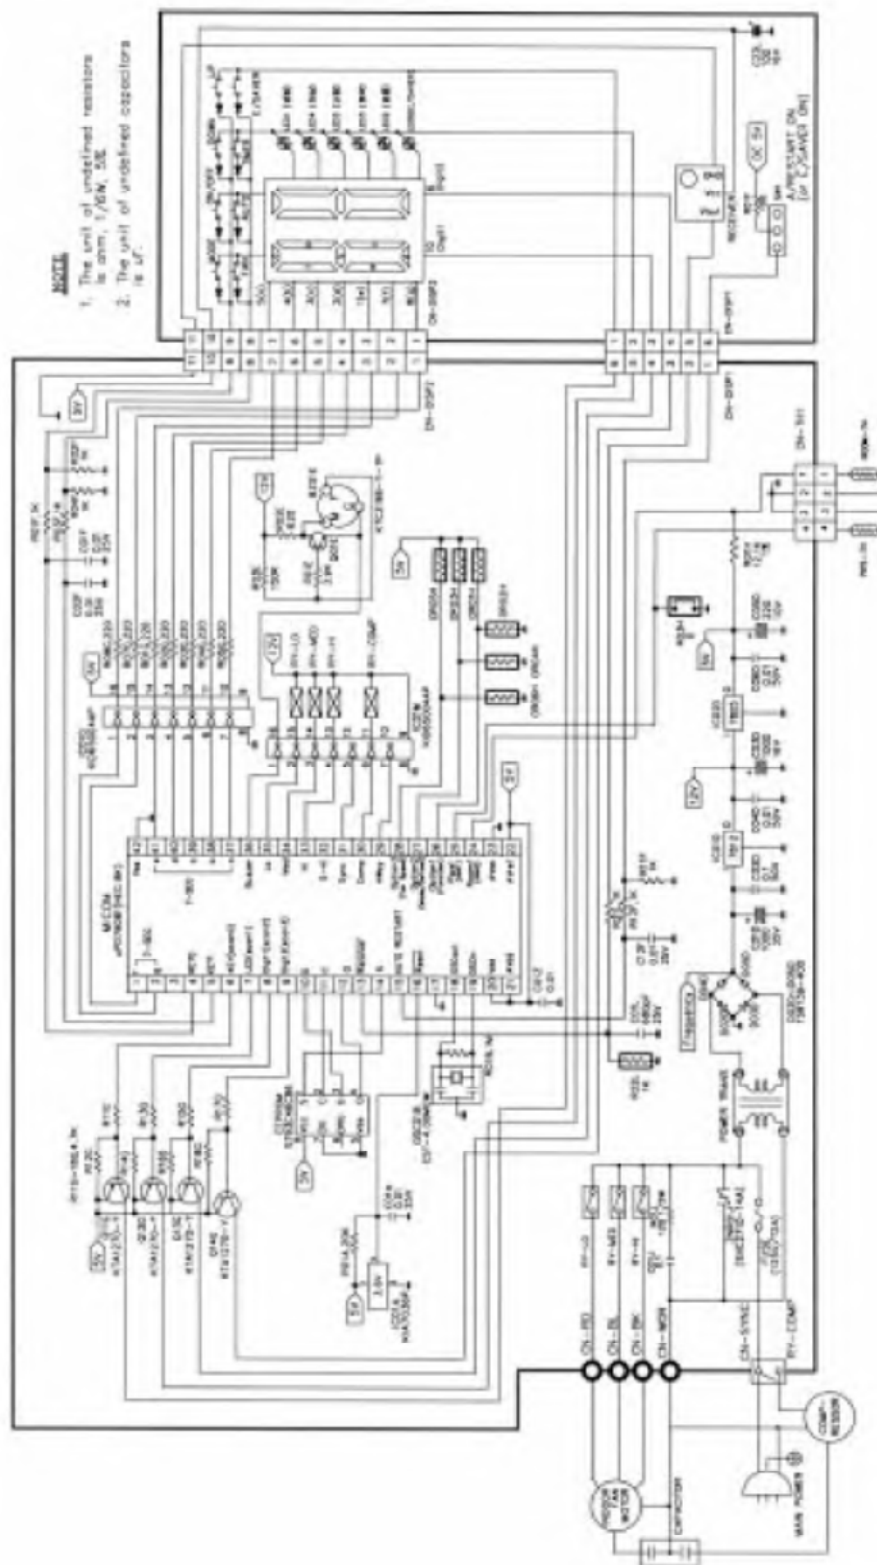

## 5.1 CIRCUIT DIAGRAM

• MODEL : R8000, R-8000

S: Service Parts  
N: Non Service Parts

LOCATION NO.	DESCRIPTION	PART NO.	QTY PER SET	RE-MARKS
		R8000 / R-8000		
1	POWER CORD	2H00677P	1	S
2	ROTARY SWITCH	2H00598E	1	S
3	FAN MOTOR	4681A20027B	1	S
4	CAPACITOR	6120AR2359V	1	S
5	THERMOSTAT	2H01109L	1	S
6	OVERLOAD PROTECTOR	6750A30001A	1	S
7	COMPRESSOR	5416A20013B	1	S

• MODEL : M8000R, M-8000

S: Service Parts  
N: Non Service Parts

LOCATION NO.	DESCRIPTION	PART NO.		QTY PER SET	RE-MARKS
		M8000R	M-8000		
1	POWER CORD ASS'Y	2H00677P		1	S
2	MOTOR ASSY	4681A20027B		1	S
3	COMPRESSOR	5416A20013B		1	S
4	MAIN P.W.B ASS'Y	6871A20061K	6871A20061U	1	S
5	DISPLAY P.W.B ASS'Y	6871A30017E		1	S
6	THERMISTOR	6323AQ2333K		1	S
7	CAPACITOR, SH	6120AR2359V		1	S
8	CONNECTOR ASS'Y	6631AQ3201B		1	S
9	OVERLOAD PROTECTOR	6750A30001A		1	S

## 5.2 ELECTRONIC CONTROL DEVICE

- MODEL: M8000R, M-8000

### 5.4 COMPONENTS LOCATION(OF DISPLAY P.C.B ASM)

- MODEL:M8000R, M-8000