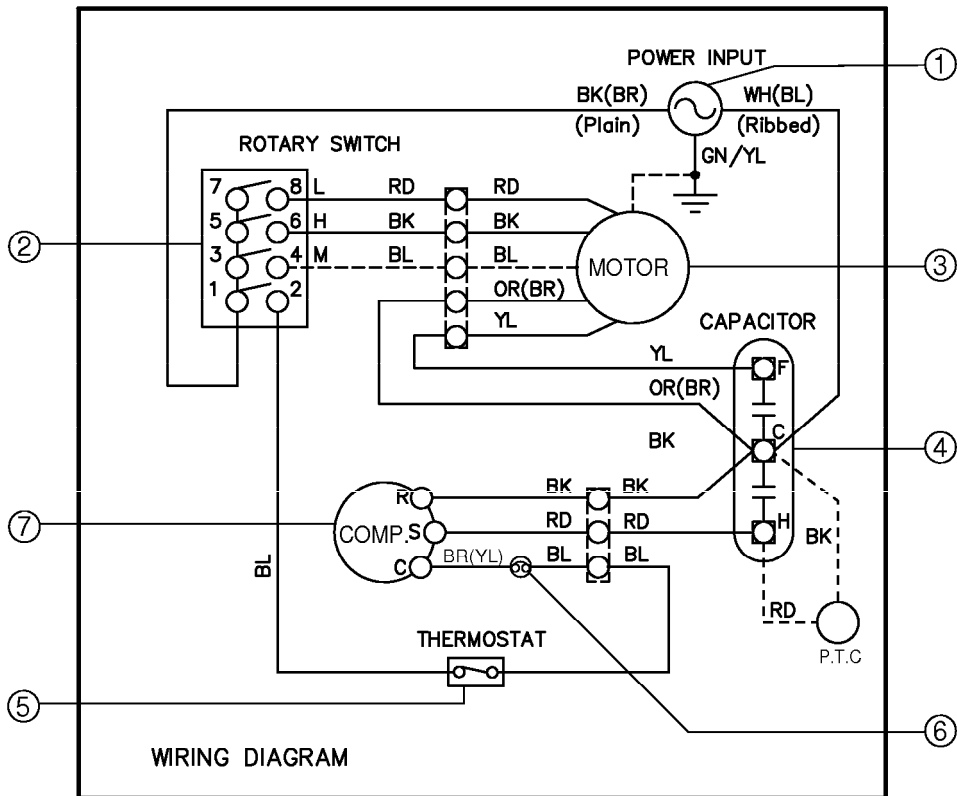

# 5. SCHEMATIC DIAGRAM

## 5.1 CIRCUIT DIAGRAM

• MODEL : R8000, R-8000

S: Service Parts  
N: Non Service Parts

LOCATION NO.	DESCRIPTION	PART NO.	QTY PER SET	RE-MARKS
		R8000 / R-8000		
1	POWER CORD	2H00677P	1	S
2	ROTARY SWITCH	2H00598E	1	S
3	FAN MOTOR	4681A20027B	1	S
4	CAPACITOR	6120AR2359V	1	S
5	THERMOSTAT	2H01109L	1	S
6	OVERLOAD PROTECTOR	6750A30001A	1	S
7	COMPRESSOR	5416A20013B	1	S

• MODEL : M8000R, M-8000

S: Service Parts  
N: Non Service Parts

LOCATION NO.	DESCRIPTION	PART NO.		QTY PER SET	RE-MARKS
		M8000R	M-8000		
1	POWER CORD ASS'Y	2H00677P		1	S
2	MOTOR ASSY	4681A20027B		1	S
3	COMPRESSOR	5416A20013B		1	S
4	MAIN P.W.B ASS'Y	6871A20061K	6871A20061U	1	S
5	DISPLAY P.W.B ASS'Y	6871A30017E		1	S
6	THERMISTOR	6323AQ2333K		1	S
7	CAPACITOR, SH	6120AR2359V		1	S
8	CONNECTOR ASS'Y	6631AQ3201B		1	S
9	OVERLOAD PROTECTOR	6750A30001A		1	S

## 5.2 ELECTRONIC CONTROL DEVICE

- MODEL: M8000R, M-8000