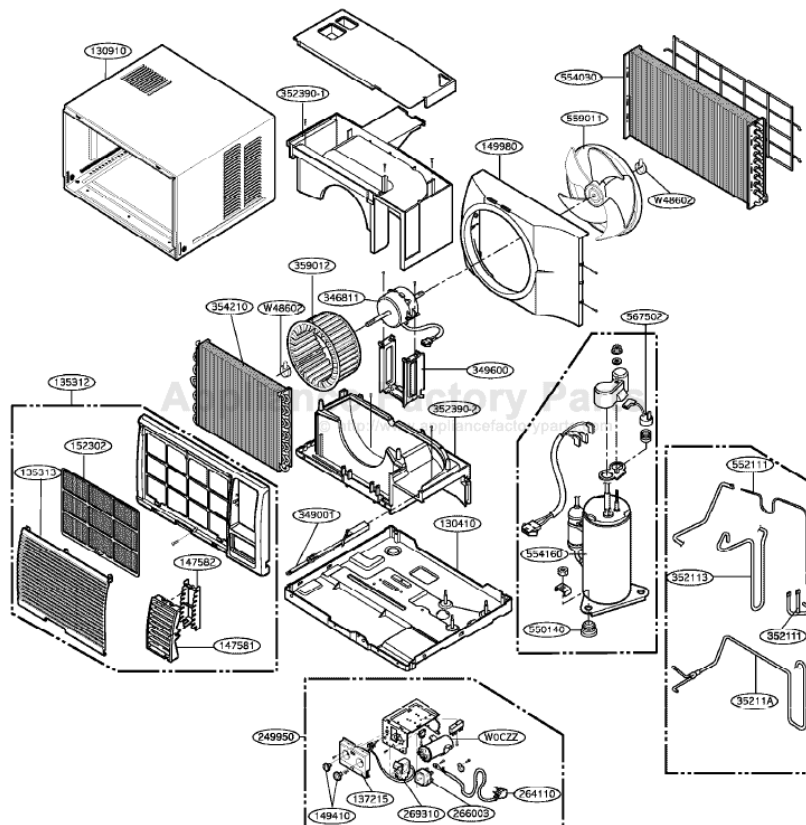

This Owner's Manual is provided and hosted by [Appliance Factory Parts](#).

FRIEDRICH ZQ08A10 Owner's Manual

[Shop genuine replacement parts for FRIEDRICH
ZQ08A10](#)

[Find Your FRIEDRICH Air Conditioner Parts - Select From 1575 Models](#)

----- Manual continues below -----

5. SCHEMATIC DIAGRAM

• CIRCUIT DIAGRAM

• MODEL : ZQ08A10

LOCATION NO.	DESCRIPTION	PART NO.	Q'TY PER SET	REMARKS
		ZQ08A10		
1	POWER CORD ASS'Y	2H00677R	1	
2	MOTOR ASS'Y	4681A20010A	1	
3	COMPRESSOR	5416A20004A	1	
4	ROTARY SWITCH	2H00154H	1	
5	THERMOSTAT	2H01109H	1	
6	CAPACITOR, SH	6120AR2359A	1	
7	CONNECTOR ASS'Y	6631AR2668F	1	
8	CONNECTOR ASS'Y	6877A20001C	1	
9	CONNECTOR ASS'Y	6631AR2667H	1	
10	T/BLOCK	3H00390B	1	
11	OVERLOAD PROTECTOR	6750U-L030A	1	
12	CONDUCTOR	6862AR2348D	1	
13	CONDUCTOR	6862AR2187K	1	
14	CONDUCTOR	6862AR2348E	1	
15	CONDUCTOR	6862AR2348F	1	
16	ROCKER SWITCH	2H01316C	1	