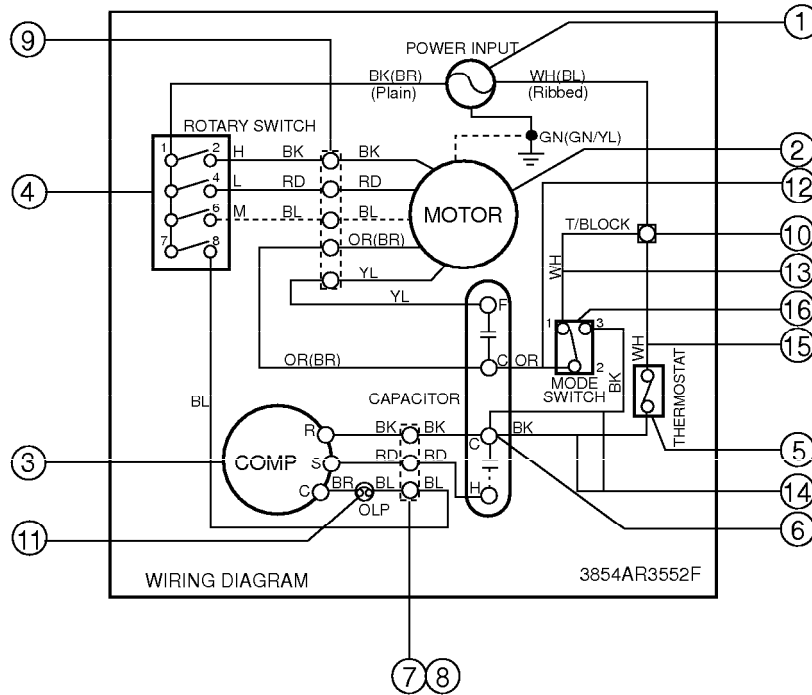

----- Manual continues below -----

5. SCHEMATIC DIAGRAM

• CIRCUIT DIAGRAM

• MODEL : ZQ08A10

LOCATION NO.	DESCRIPTION	PART NO.	Q'TY PER SET	REMARKS
		ZQ08A10		
1	POWER CORD ASS'Y	2H00677R	1	
2	MOTOR ASS'Y	4681A20010A	1	
3	COMPRESSOR	5416A20004A	1	
4	ROTARY SWITCH	2H00154H	1	
5	THERMOSTAT	2H01109H	1	
6	CAPACITOR, SH	6120AR2359A	1	
7	CONNECTOR ASS'Y	6631AR2668F	1	
8	CONNECTOR ASS'Y	6877A20001C	1	
9	CONNECTOR ASS'Y	6631AR2667H	1	
10	T/BLOCK	3H00390B	1	
11	OVERLOAD PROTECTOR	6750U-L030A	1	
12	CONDUCTOR	6862AR2348D	1	
13	CONDUCTOR	6862AR2187K	1	
14	CONDUCTOR	6862AR2348E	1	
15	CONDUCTOR	6862AR2348F	1	
16	ROCKER SWITCH	2H01316C	1	