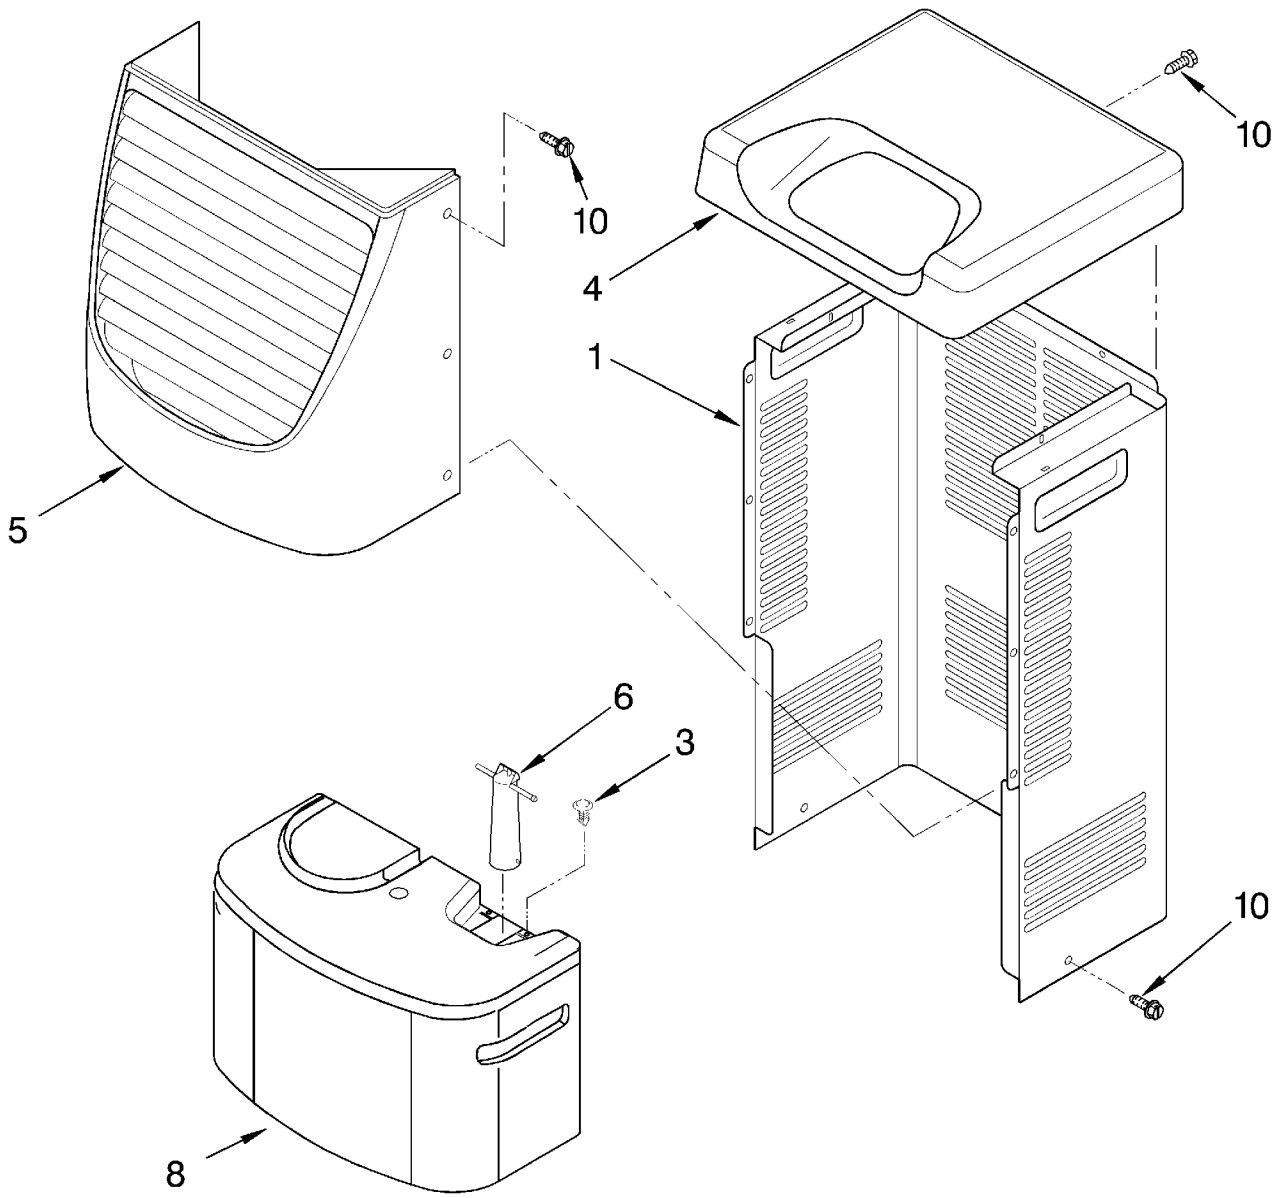

2	1168670	Humidistat, Control
3	1172100	Assembly, Control Panel
4	1172091	Knob
5	488480	Screw, Sm #8 x 1/2
7		Panel, Air System
	1168758	Left Side
	1168759	Right Side
8	1172082	Escutcheon
9	1168781	Barrier, Bucket Fill Switch
10	1168691	Motor, Fan
11	1168661	Blade, Fan
12	1168681	Cover, Air System
13	1168699	Switch, Bucket Fill/Check
14	487871	Screw, 8-32 x 3/8
15	1168703	Cord, Appliance
16	1168666	Plate, Orifice
22	1180504	Relief, Strain
23	1168735	Support, Air System
25	857547	Tie, Cable
26	1168752	Brace, Support
27	1157158	Screw, 8-18 X 3/8
28	1180634	Edge Guard

UNIT PARTS

For Model: DH50G0

1 LITERATURE PARTS
LIT1168837 Wiring Diagram
LIT1168835 Use & Care Guide
LIT1181951 Repair Parts List

2 1168677 Tube, Restrictor (Length 30.00")
3 1162526 Strainer
4 1169762 Bend, Return (2)
6 950061 Spring, Overload
7 1168657 Condenser
8 708531 Bend, Return (12)
10 1163837 Overload, Protector
11 950058 Relay, Start
12 950055 Cover, Terminal
13 950056 Retainer, Cover
14 1168655 Evaporator
15 488480 Screw, 8 x 1/2 (4)
16 680975 Washer
17 24364001 Clip, Compressor
19 1168830 Harness, Wire
20 1168722 Grommet (4)
21 1168654 Base
22 1164241 Caster (4)
25 1168669 Compressor, (Complete Assembly)
26 1168761 Pan, Drain
27 854624 Bend, Return (9)
29 1162650 Insulation (Restrictor Tube)

REFRIGERANT CHARGE 10.00 Oz.

CABINET PARTS

For Model: DH50G0

1	1172092	Cabinet
3	1168762	Clip, Float
4	1172096	Cover, Top
5	1172097	Cover, Front
6	1172075	Float
8	1172094	Bucket, Condensate
10	1172095	Screw

Following Parts Not Illustrated and Optional Parts Not Included

484310	Epoxy, Tube (Aluminum Repair)
505168	Tape, No Drip Valve, Access
978025	1/4" Tube O.D.
978026	5/16" Tube O.D.
978027	3/8" Tube O.D.
978028	1/2" Tube O.D.
978029	5/8" Tube O.D.
978030	3/4" Tube O.D.
978865	Seal, Ring Access Valve (20 Pack)