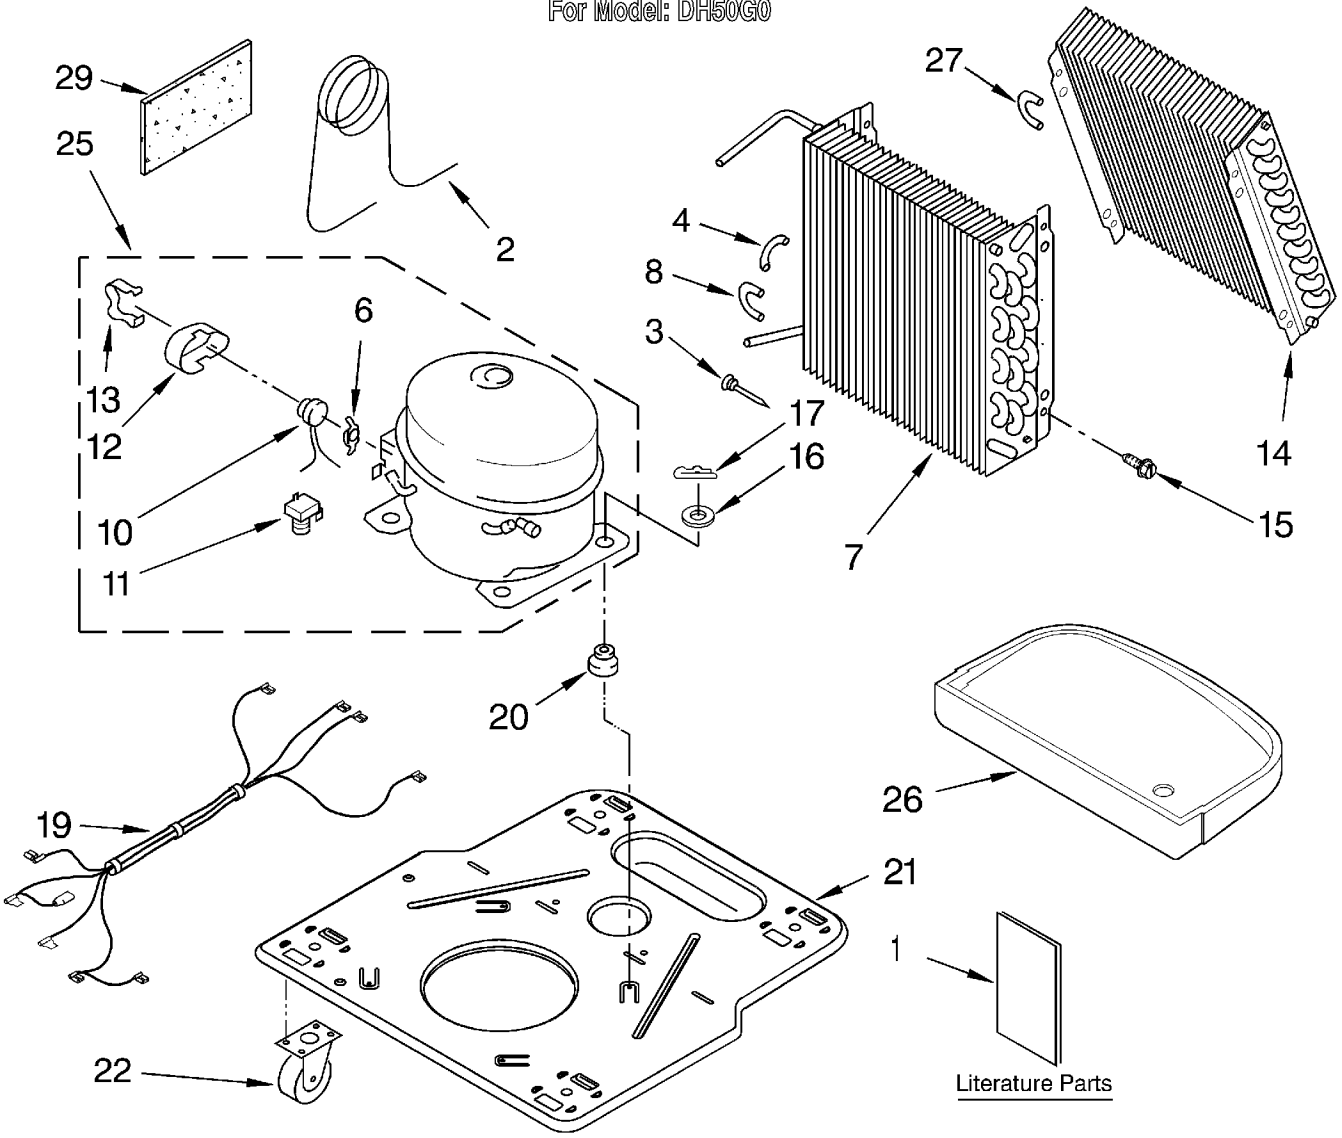

----- Manual continues below -----

PARTS LIST

for

DEHUMIDIFIER

MODEL
DH50G0

FOR CUSTOMER SATISFACTION ALWAYS USE
FACTORY SPECIFICATION PARTS

AIR FLOW AND CONTROL PARTS

For Model: DH50G0

2	1168670	Humidistat, Control
3	1172100	Assembly, Control Panel
4	1172091	Knob
5	488480	Screw, Sm #8 x 1/2
7		Panel, Air System
	1168758	Left Side
	1168759	Right Side
8	1172082	Escutcheon
9	1168781	Barrier, Bucket Fill Switch
10	1168691	Motor, Fan
11	1168661	Blade, Fan
12	1168681	Cover, Air System
13	1168699	Switch, Bucket Fill/Check
14	487871	Screw, 8-32 x 3/8
15	1168703	Cord, Appliance
16	1168666	Plate, Orifice
22	1180504	Relief, Strain
23	1168735	Support, Air System
25	857547	Tie, Cable
26	1168752	Brace, Support
27	1157158	Screw, 8-18 X 3/8
28	1180634	Edge Guard

UNIT PARTS

For Model: DH50G0

1 LITERATURE PARTS
LIT1168837 Wiring Diagram
LIT1168835 Use & Care Guide
LIT1181951 Repair Parts List

2 1168677 Tube, Restrictor (Length 30.00")
3 1162526 Strainer
4 1169762 Bend, Return (2)
6 950061 Spring, Overload
7 1168657 Condenser
8 708531 Bend, Return (12)
10 1163837 Overload, Protector
11 950058 Relay, Start
12 950055 Cover, Terminal
13 950056 Retainer, Cover
14 1168655 Evaporator
15 488480 Screw, 8 x 1/2 (4)
16 680975 Washer
17 24364001 Clip, Compressor
19 1168830 Harness, Wire
20 1168722 Grommet (4)
21 1168654 Base
22 1164241 Caster (4)
25 1168669 Compressor, (Complete Assembly)
26 1168761 Pan, Drain
27 854624 Bend, Return (9)
29 1162650 Insulation (Restrictor Tube)

Following Parts Not Illustrated and Optional Parts Not Included

484310	Epoxy, Tube (Aluminum Repair)
505168	Tape, No Drip Valve, Access
978025	1/4" Tube O.D.
978026	5/16" Tube O.D.
978027	3/8" Tube O.D.
978028	1/2" Tube O.D.
978029	5/8" Tube O.D.
978030	3/4" Tube O.D.
978865	Seal, Ring Access Valve (20 Pack)