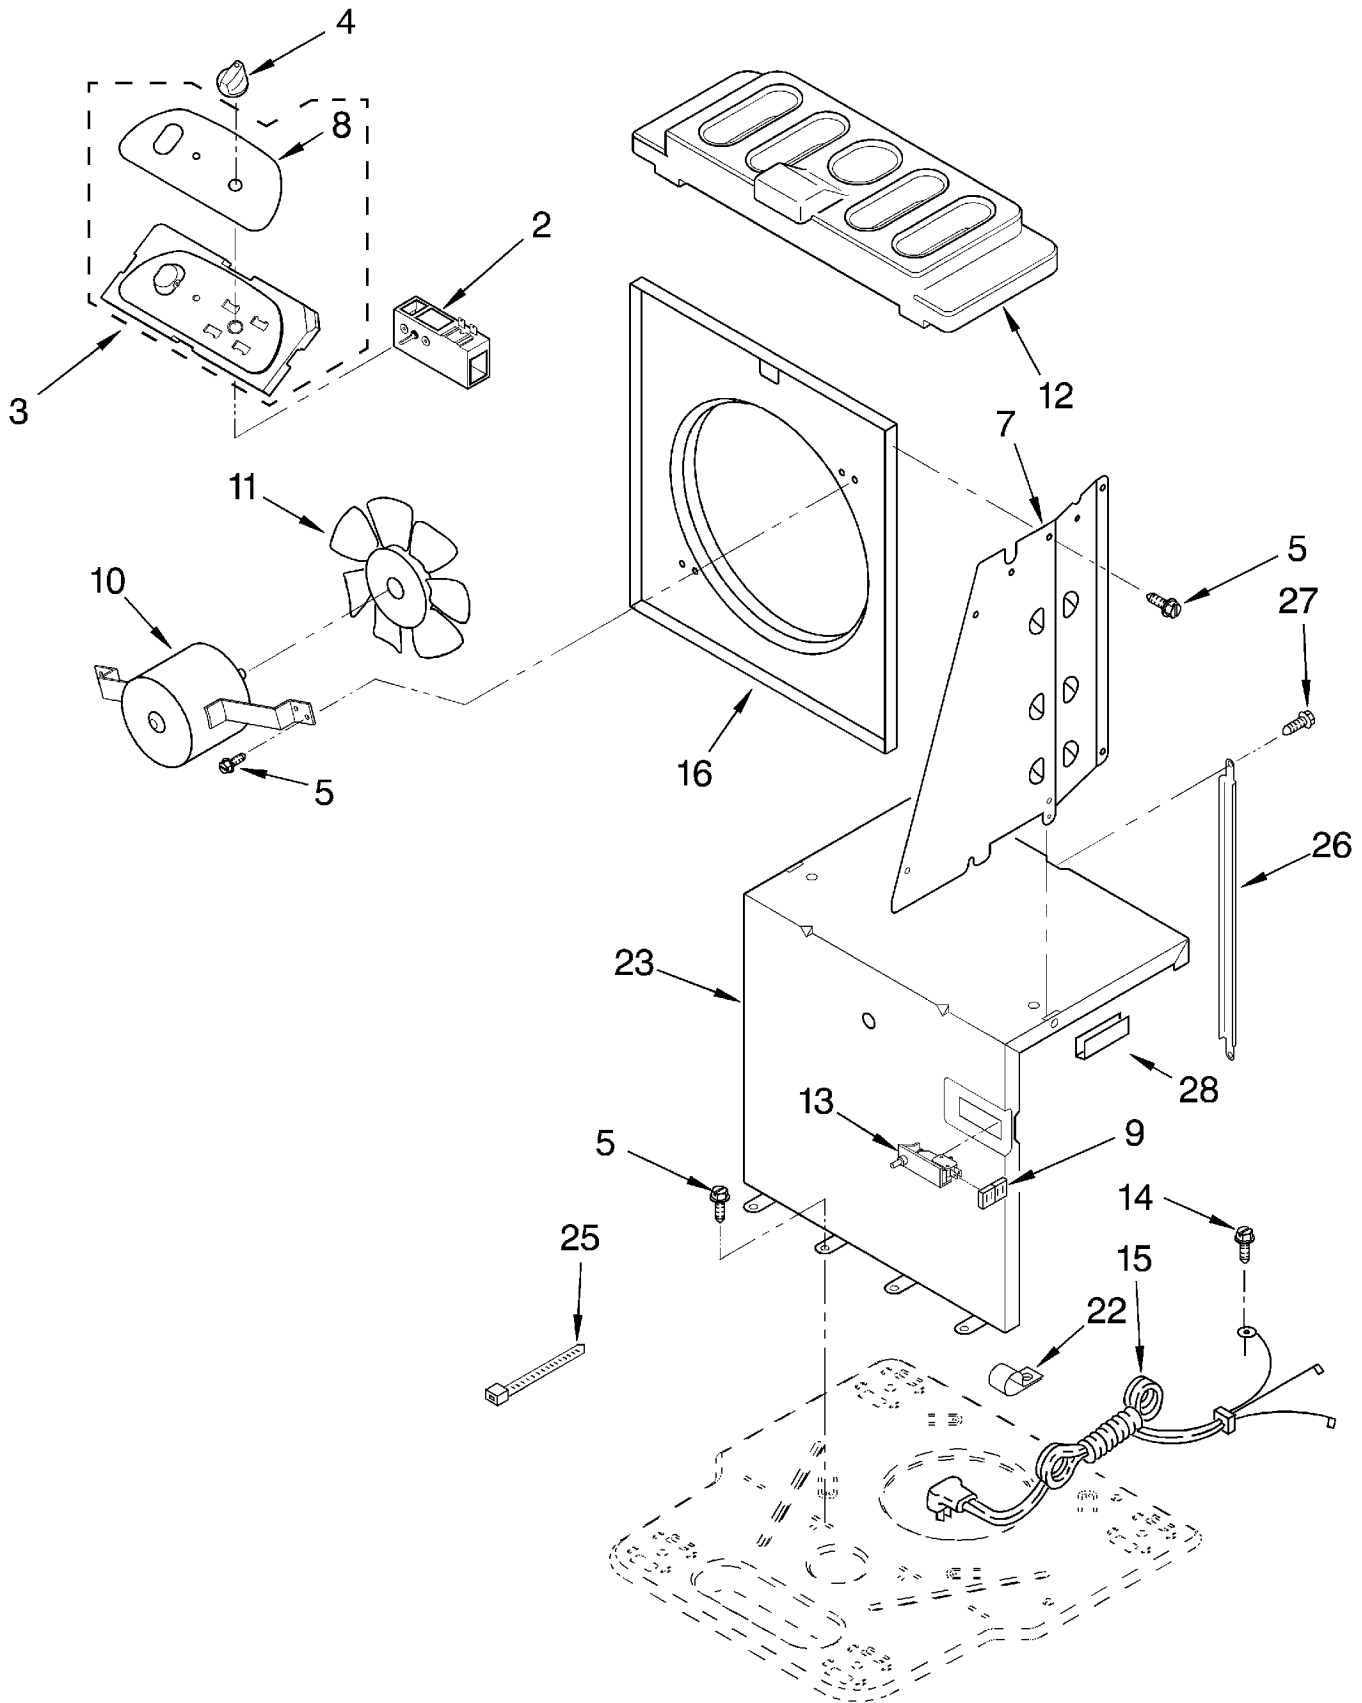

----- Manual continues below -----

PARTS LIST

for

DEHUMIDIFIER

MODEL
DH50G0

FOR CUSTOMER SATISFACTION ALWAYS USE
FACTORY SPECIFICATION PARTS

AIR FLOW AND CONTROL PARTS

For Model: DH50G0

2	1168670	Humidistat, Control
3	1172100	Assembly, Control Panel
4	1172091	Knob
5	488480	Screw, Sm #8 x 1/2
7		Panel, Air System
	1168758	Left Side
	1168759	Right Side
8	1172082	Escutcheon
9	1168781	Barrier, Bucket Fill Switch
10	1168691	Motor, Fan
11	1168661	Blade, Fan
12	1168681	Cover, Air System
13	1168699	Switch, Bucket Fill/Check
14	487871	Screw, 8-32 x 3/8
15	1168703	Cord, Appliance
16	1168666	Plate, Orifice
22	1180504	Relief, Strain
23	1168735	Support, Air System
25	857547	Tie, Cable
26	1168752	Brace, Support
27	1157158	Screw, 8-18 X 3/8
28	1180634	Edge Guard

UNIT PARTS

For Model: DH50G0

1 LITERATURE PARTS
LIT1168837 Wiring Diagram
LIT1168835 Use & Care Guide
LIT1181951 Repair Parts List

2 1168677 Tube, Restrictor (Length 30.00")
3 1162526 Strainer
4 1169762 Bend, Return (2)
6 950061 Spring, Overload
7 1168657 Condenser
8 708531 Bend, Return (12)
10 1163837 Overload, Protector
11 950058 Relay, Start
12 950055 Cover, Terminal
13 950056 Retainer, Cover
14 1168655 Evaporator
15 488480 Screw, 8 x 1/2 (4)
16 680975 Washer
17 24364001 Clip, Compressor
19 1168830 Harness, Wire
20 1168722 Grommet (4)
21 1168654 Base
22 1164241 Caster (4)
25 1168669 Compressor, (Complete Assembly)
26 1168761 Pan, Drain
27 854624 Bend, Return (9)
29 1162650 Insulation (Restrictor Tube)

Following Parts Not Illustrated and Optional Parts Not Included

484310	Epoxy, Tube (Aluminum Repair)
505168	Tape, No Drip Valve, Access
978025	1/4" Tube O.D.
978026	5/16" Tube O.D.
978027	3/8" Tube O.D.
978028	1/2" Tube O.D.
978029	5/8" Tube O.D.
978030	3/4" Tube O.D.
978865	Seal, Ring Access Valve (20 Pack)