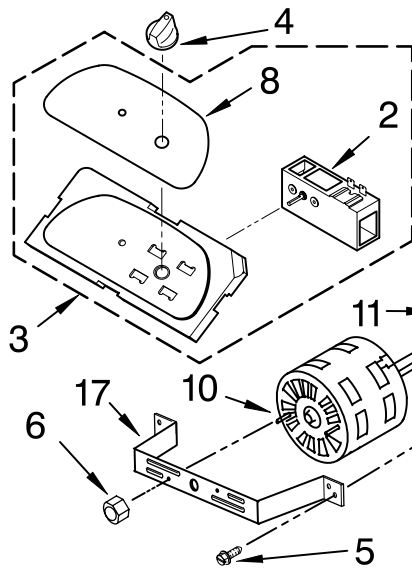

AIR FLOW AND CONTROL PARTS

For Model: RD50CBM0

DEHUMIDIFIER

BY WHIRLPOOL CORPORATION

Illus. Part No. DESCRIPTION

1	LIT1187109	Literature Parts Wiring Diagram
	LIT1182965	Use & Care Guide
2	1168670	Humidistat, Control
3	1187102	Assembly, Control Panel
4	1168687	Knob
5	488480	Screw, Sm #8 x 1/2
6	1183427	Bracket, Motor
7		Panel, Air System
	1168758	Left Side
	1168759	Right Side
8	1187103	Escutcheon
9	1168781	Barrier, Bucket Fill Switch
10	1187104	Motor, Fan
11	1168661	Blade, Fan
12	1168681	Cover, Air System
13	1186480	Switch, Bucket Fill/Check
14	1159222	Screw, 8-18 x .295
15	1186735	Cord, Appliance
16	1168666	Plate, Orifice
17	488130	Nut
22	488937	Relief, Strain
23	1184946	Support, Air System
25	857547	Tie, Cable
26	1168752	Brace, Support
27	1157158	Screw, 8-18 X 3/8
28	1180634	Edge Guard

FOR ORDERING INFORMATION REFER TO PARTS PRICE LIST

UNIT PARTS

For Model: RD50CBM0

Illus. No.	Part No.	DESCRIPTION
1	1182118	Gasket, Terminal Cover
2	1168734	Tube, Restrictor (Length 30.00")
3	1162526	Strainer
4	708532	Bend, Return Evaporator
5	1186128	Nut, Hex
6	8031223	Bend, Return Condenser
7	1186756	Condenser

Illus. No.	Part No.	DESCRIPTION
8	8031222	Bend, Return
9	1182120	Gasket, Nut
10	1186960	Overload, Protector
11	1186186	Capacitor
12	1184748	Cover, Terminal
14	1185204	Evaporator
15	488480	Screw, 8 x 1/2 (4)
17	8011446	Clip, Compressor
19	1187106	Harness, Wire
20	1186709	Grommet (3)
21	1186674	Base

Illus. No.	Part No.	DESCRIPTION
OPTIONAL PARTS		
Following Parts Not Illustrated and Optional Parts Not Included		
	484310	Epoxy, Tube (Aluminum Repair)
	505168	Tape, No Drip Valve, Access

Illus. No.	Part No.	DESCRIPTION
	978025	1/4" Tube O.D.
	978026	5/16" Tube O.D.
	978027	3/8" Tube O.D.
	978028	1/2" Tube O.D.
	978029	5/8" Tube O.D.
	978030	3/4" Tube O.D.
	978865	Seal, Ring Access Valve (20 Pack)