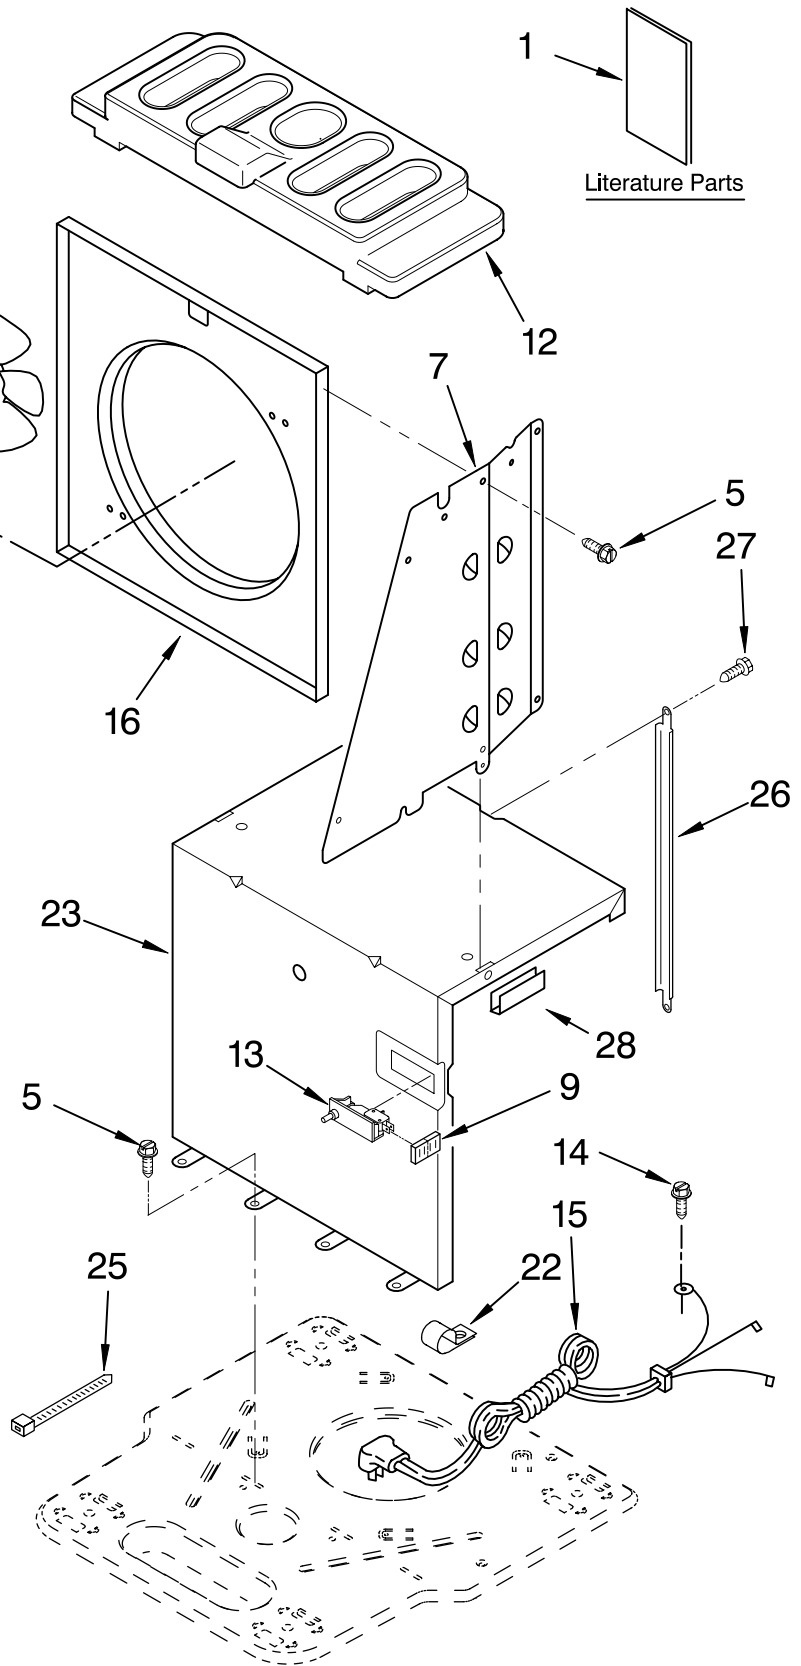

AIR FLOW AND CONTROL PARTS

For Model: RD50CBM0

DEHUMIDIFIER

BY WHIRLPOOL CORPORATION

Illus. Part No. DESCRIPTION

1	LIT1187109	Literature Parts Wiring Diagram
	LIT1182965	Use & Care Guide
2	1168670	Humidistat, Control
3	1187102	Assembly, Control Panel
4	1168687	Knob
5	488480	Screw, Sm #8 x 1/2
6	1183427	Bracket, Motor
7		Panel, Air System
	1168758	Left Side
	1168759	Right Side
8	1187103	Escutcheon
9	1168781	Barrier, Bucket Fill Switch
10	1187104	Motor, Fan
11	1168661	Blade, Fan
12	1168681	Cover, Air System
13	1186480	Switch, Bucket Fill/Check
14	1159222	Screw, 8-18 x .295
15	1186735	Cord, Appliance
16	1168666	Plate, Orifice
17	488130	Nut
22	488937	Relief, Strain
23	1184946	Support, Air System
25	857547	Tie, Cable
26	1168752	Brace, Support
27	1157158	Screw, 8-18 X 3/8
28	1180634	Edge Guard

FOR ORDERING INFORMATION REFER TO PARTS PRICE LIST

UNIT PARTS

For Model: RD50CBM0

Illus. No.	Part No.	DESCRIPTION
1	1182118	Gasket, Terminal Cover
2	1168734	Tube, Restrictor (Length 30.00")
3	1162526	Strainer
4	708532	Bend, Return Evaporator
5	1186128	Nut, Hex
6	8031223	Bend, Return Condenser
7	1186756	Condenser

Illus. No.	Part No.	DESCRIPTION
8	8031222	Bend, Return
9	1182120	Gasket, Nut
10	1186960	Overload, Protector
11	1186186	Capacitor
12	1184748	Cover, Terminal
14	1185204	Evaporator
15	488480	Screw, 8 x 1/2 (4)
17	8011446	Clip, Compressor
19	1187106	Harness, Wire
20	1186709	Grommet (3)
21	1186674	Base

FOR ORDERING INFORMATION REFER TO PARTS PRICE LIST

CABINET PARTS

For Model: RD50CBM0

Illus. No.	Part No.	DESCRIPTION
1	1186822	Cabinet
3	1186430	Clip, Float
4	1168652	Cover, Top
5	1182059	Cover, Front
6	1172075	Float
8	1182080	Bucket, Condensate
10	1168744	Screw