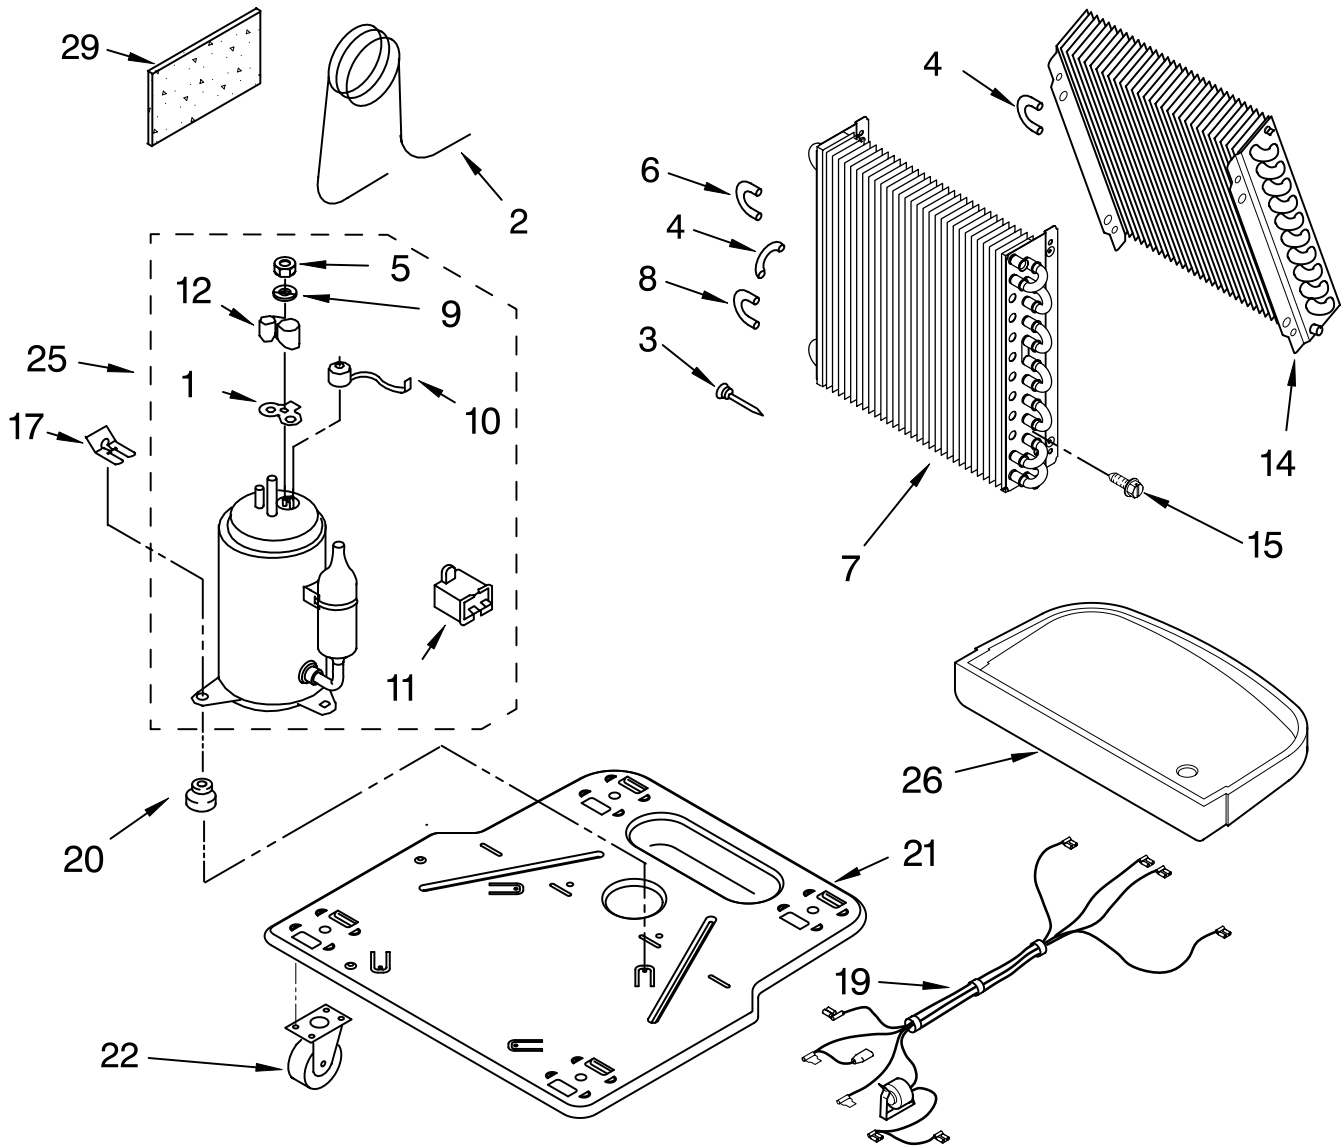

AIR FLOW AND CONTROL PARTS

For Model: RD50CBM0

DEHUMIDIFIER

BY WHIRLPOOL CORPORATION

Illus. Part No. DESCRIPTION

1	LIT1187109	Literature Parts Wiring Diagram
	LIT1182965	Use & Care Guide
2	1168670	Humidistat, Control
3	1187102	Assembly, Control Panel
4	1168687	Knob
5	488480	Screw, Sm #8 x 1/2
6	1183427	Bracket, Motor
7		Panel, Air System
	1168758	Left Side
	1168759	Right Side
8	1187103	Escutcheon
9	1168781	Barrier, Bucket Fill Switch
10	1187104	Motor, Fan
11	1168661	Blade, Fan
12	1168681	Cover, Air System
13	1186480	Switch, Bucket Fill/Check
14	1159222	Screw, 8-18 x .295
15	1186735	Cord, Appliance
16	1168666	Plate, Orifice
17	488130	Nut
22	488937	Relief, Strain
23	1184946	Support, Air System
25	857547	Tie, Cable
26	1168752	Brace, Support
27	1157158	Screw, 8-18 X 3/8
28	1180634	Edge Guard

FOR ORDERING INFORMATION REFER TO PARTS PRICE LIST

UNIT PARTS

For Model: RD50CBM0

Illus. No.	Part No.	DESCRIPTION
1	1182118	Gasket, Terminal Cover
2	1168734	Tube, Restrictor (Length 30.00")
3	1162526	Strainer
4	708532	Bend, Return Evaporator
5	1186128	Nut, Hex
6	8031223	Bend, Return Condenser
7	1186756	Condenser

Illus. No.	Part No.	DESCRIPTION
8	8031222	Bend, Return
9	1182120	Gasket, Nut
10	1186960	Overload, Protector
11	1186186	Capacitor
12	1184748	Cover, Terminal
14	1185204	Evaporator
15	488480	Screw, 8 x 1/2 (4)
17	8011446	Clip, Compressor
19	1187106	Harness, Wire
20	1186709	Grommet (3)
21	1186674	Base

Illus. No.	Part No.	DESCRIPTION
OPTIONAL PARTS		
Following Parts Not Illustrated and Optional Parts Not Included		
	484310	Epoxy, Tube (Aluminum Repair)
	505168	Tape, No Drip Valve, Access

Illus. No.	Part No.	DESCRIPTION
	978025	1/4" Tube O.D.
	978026	5/16" Tube O.D.
	978027	3/8" Tube O.D.
	978028	1/2" Tube O.D.
	978029	5/8" Tube O.D.
	978030	3/4" Tube O.D.
	978865	Seal, Ring Access Valve (20 Pack)