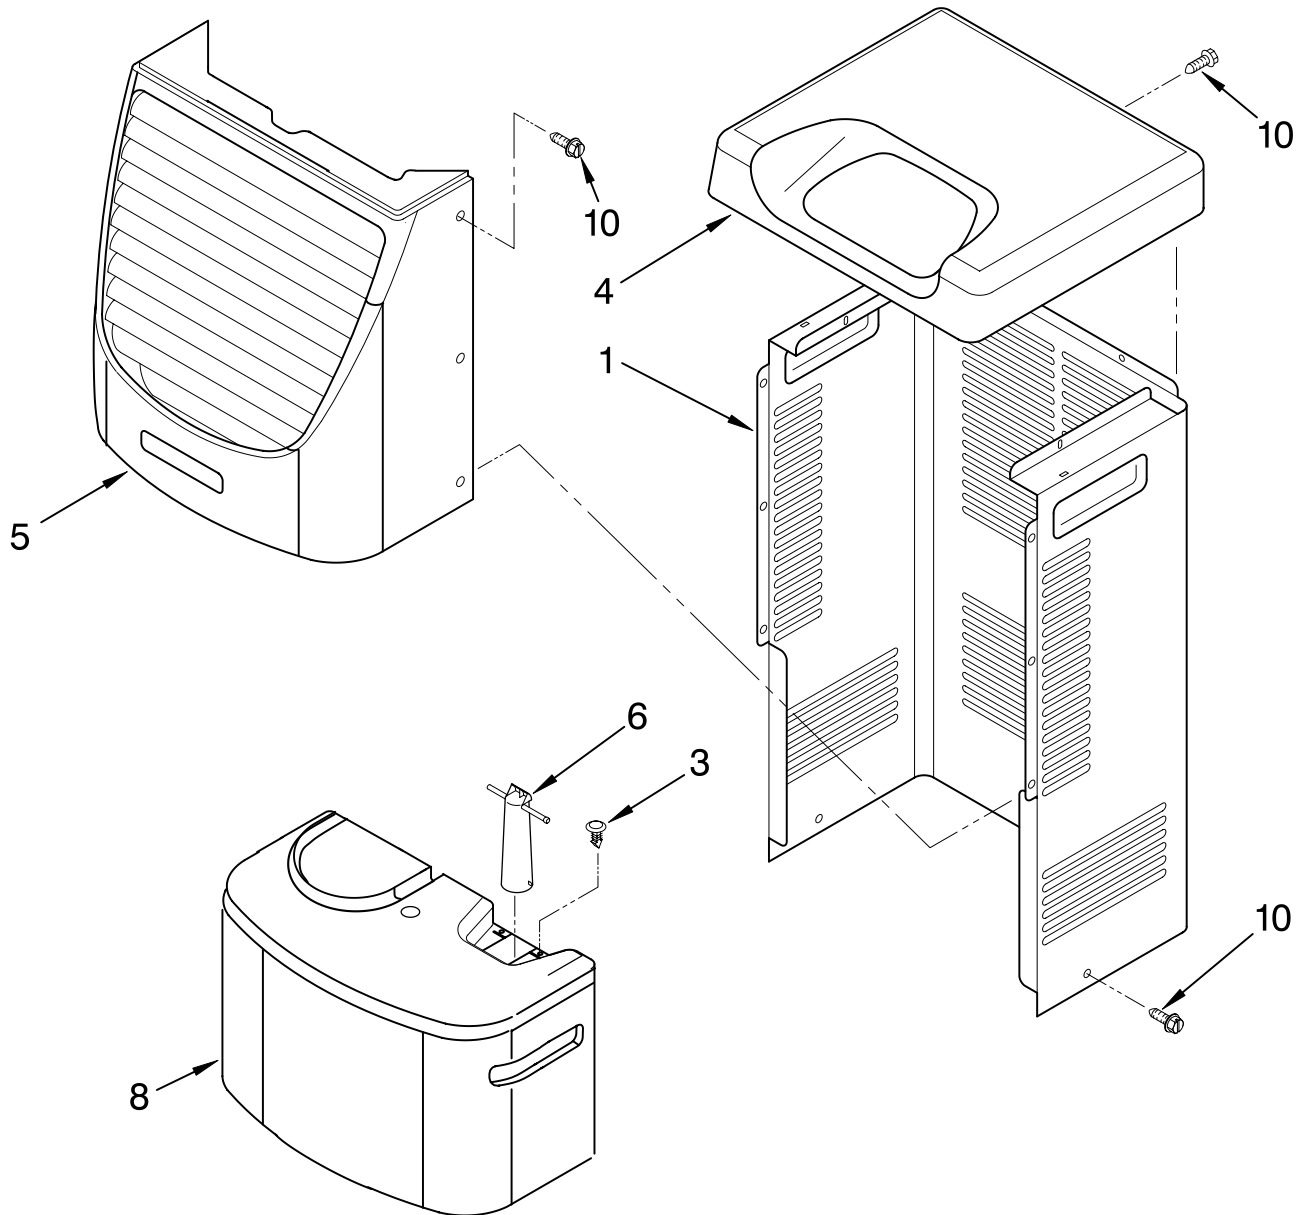

AIR FLOW AND CONTROL PARTS

For Model: RD50CBM0

DEHUMIDIFIER

BY WHIRLPOOL CORPORATION

Illus. Part No. DESCRIPTION

1	LIT1187109	Literature Parts Wiring Diagram
	LIT1182965	Use & Care Guide
2	1168670	Humidistat, Control
3	1187102	Assembly, Control Panel
4	1168687	Knob
5	488480	Screw, Sm #8 x 1/2
6	1183427	Bracket, Motor
7		Panel, Air System
	1168758	Left Side
	1168759	Right Side
8	1187103	Escutcheon
9	1168781	Barrier, Bucket Fill Switch
10	1187104	Motor, Fan
11	1168661	Blade, Fan
12	1168681	Cover, Air System
13	1186480	Switch, Bucket Fill/Check
14	1159222	Screw, 8-18 x .295
15	1186735	Cord, Appliance
16	1168666	Plate, Orifice
17	488130	Nut
22	488937	Relief, Strain
23	1184946	Support, Air System
25	857547	Tie, Cable
26	1168752	Brace, Support
27	1157158	Screw, 8-18 X 3/8
28	1180634	Edge Guard

FOR ORDERING INFORMATION REFER TO PARTS PRICE LIST

UNIT PARTS

For Model: RD50CBM0

Illus. No.	Part No.	DESCRIPTION
1	1182118	Gasket, Terminal Cover
2	1168734	Tube, Restrictor (Length 30.00")
3	1162526	Strainer
4	708532	Bend, Return Evaporator
5	1186128	Nut, Hex
6	8031223	Bend, Return Condenser
7	1186756	Condenser

Illus. No.	Part No.	DESCRIPTION
22	1164241	Caster (4)
25	1186706	Compressor, (Complete Assembly)
26	1168761	Pan, Drain
29	1184625	Insulation (Restrictor Tube)

REFRIGERANT CHARGE

9.5 oz.

**Production Compressor Requires Production Electrical Components.
Service Compressor Requires Service Electrical Components.
For Further Information, Refer to Filmcard 19.1.**

FOR ORDERING INFORMATION REFER TO PARTS PRICE LIST

CABINET PARTS

For Model: RD50CBM0

Illus. No.	Part No.	DESCRIPTION
1	1186822	Cabinet
3	1186430	Clip, Float
4	1168652	Cover, Top
5	1182059	Cover, Front
6	1172075	Float
8	1182080	Bucket, Condensate
10	1168744	Screw