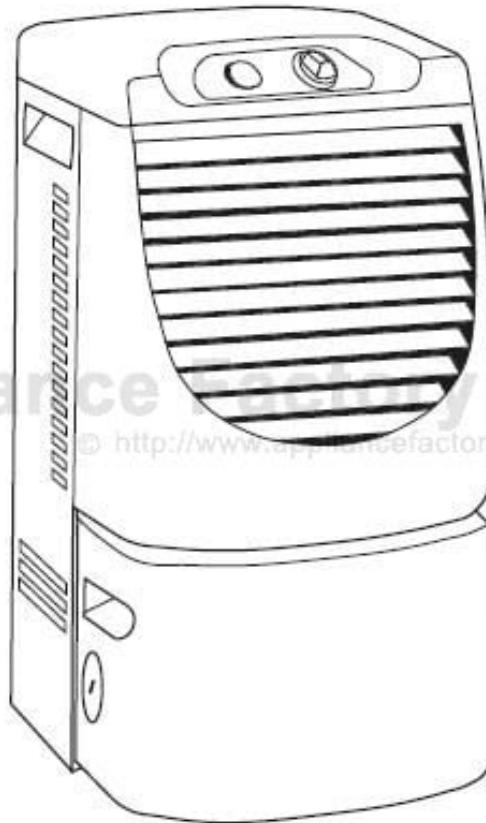

[Find Your WHIRLPOOL Dehumidifier Parts - Select From 309 Models](#)

----- Manual continues below -----