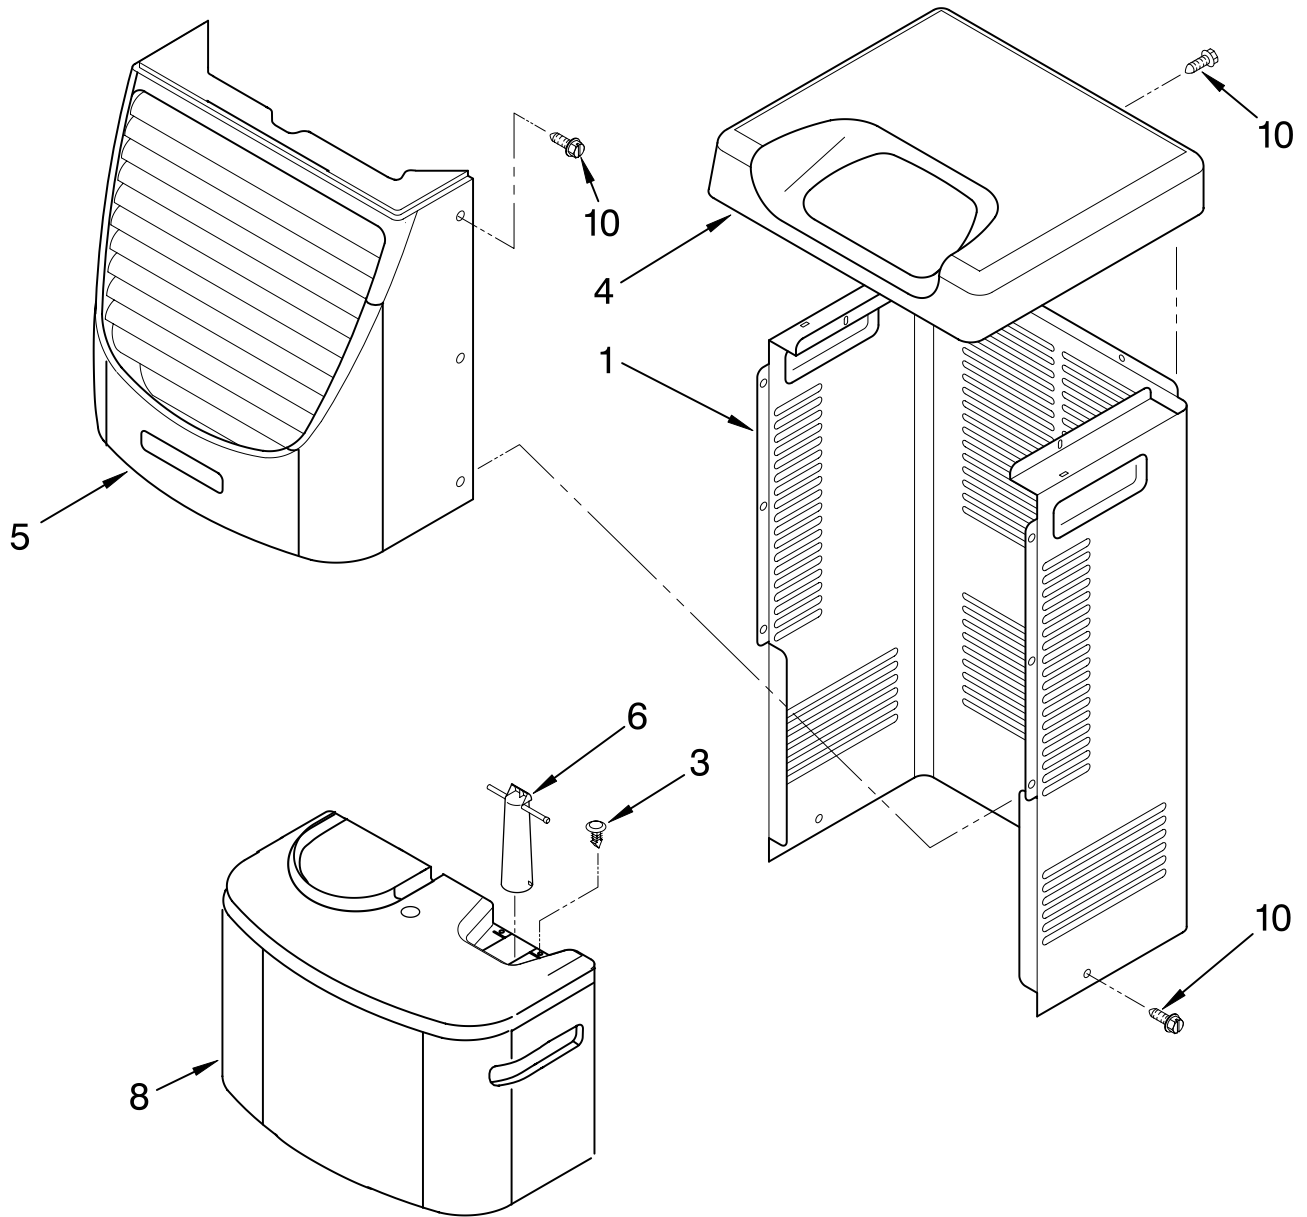

AIR FLOW AND CONTROL PARTS

For Model: RD50CBM2

DEHUMIDIFIER

BY WHIRLPOOL CORPORATION

Illus. No.	Part No.	DESCRIPTION
------------	----------	-------------

1	LIT1187109 LIT1182965	Literature Parts Wiring Diagram Use & Care Guide
2	1168670	Humidistat, Control
3	1187102	Assembly, Control Panel
4	1168687	Knob
5	488480	Screw, Sm #8 x 1/2
6	1183427	Bracket, Motor Panel,
7	1168758 1168759	Left Side Right Side
8	1187103	Escutcheon
9	1168781	Barrier, Bucket Fill Switch
10	1187418	Motor, Fan
11	1168661	Blade, Fan
12	1168681	Cover, Air System
13	1186480	Switch, Bucket Fill/Check
14	1159222	Screw, 8-18 x .295
15	1186735	Cord, Appliance
16	1168666	Plate, Orifice
17	488130	Nut
22	488937	Relief, Strain
23	1184946	Support, Air System
25	857547	Tie, Cable
26	1168752	Brace, Support
27	1157158	Screw, 8-18 X 3/8
28	1180634	Edge Guard

FOR ORDERING INFORMATION REFER TO PARTS PRICE LIST

UNIT PARTS

For Model: RD50CBM2

Illus. No.	Part No.	DESCRIPTION	Illus. No.	Part No.	DESCRIPTION	Illus. No.	Part No.	DESCRIPTION
1	1182118	Gasket, Terminal Cover	9	1182120	Gasket, Nut	25	1187683	Compressor, (Complete Assembly)
2	1168734	Tube, Restrictor (Length 30.00")	10	1186960	Overload, Protector	26	1168761	Pan, Drain
3	1162526	Strainer	11	1186186	Capacitor	29	1184625	Insulation (Restrictor Tube)
4	708532	Bend, Return Evaporator	12	1184748	Cover, Terminal			REFRIGERANT CHARGE
5	1186128	Nut, Hex	14	1185204	Evaporator			8.0 oz.
7	1187544	Condenser	15	488480	Screw, 8 x 1/2 (4)			
8	708531	Bend, Return	17	8011446	Clip, Compressor			
			19	1187106	Harness, Wire			
			20	950212	Grommet (3)			
			21	1186674	Base			
			22	1164241	Caster (4)			

CABINET PARTS

For Model: RD50CBM2

Illus. No.	Part No.	DESCRIPTION
1	1186822	Cabinet
3	1186430	Clip, Float
4	1168652	Cover, Top
5	1182059	Cover, Front
6	1172075	Float
8	1182080	Bucket, Condensate
10	1168744	Screw