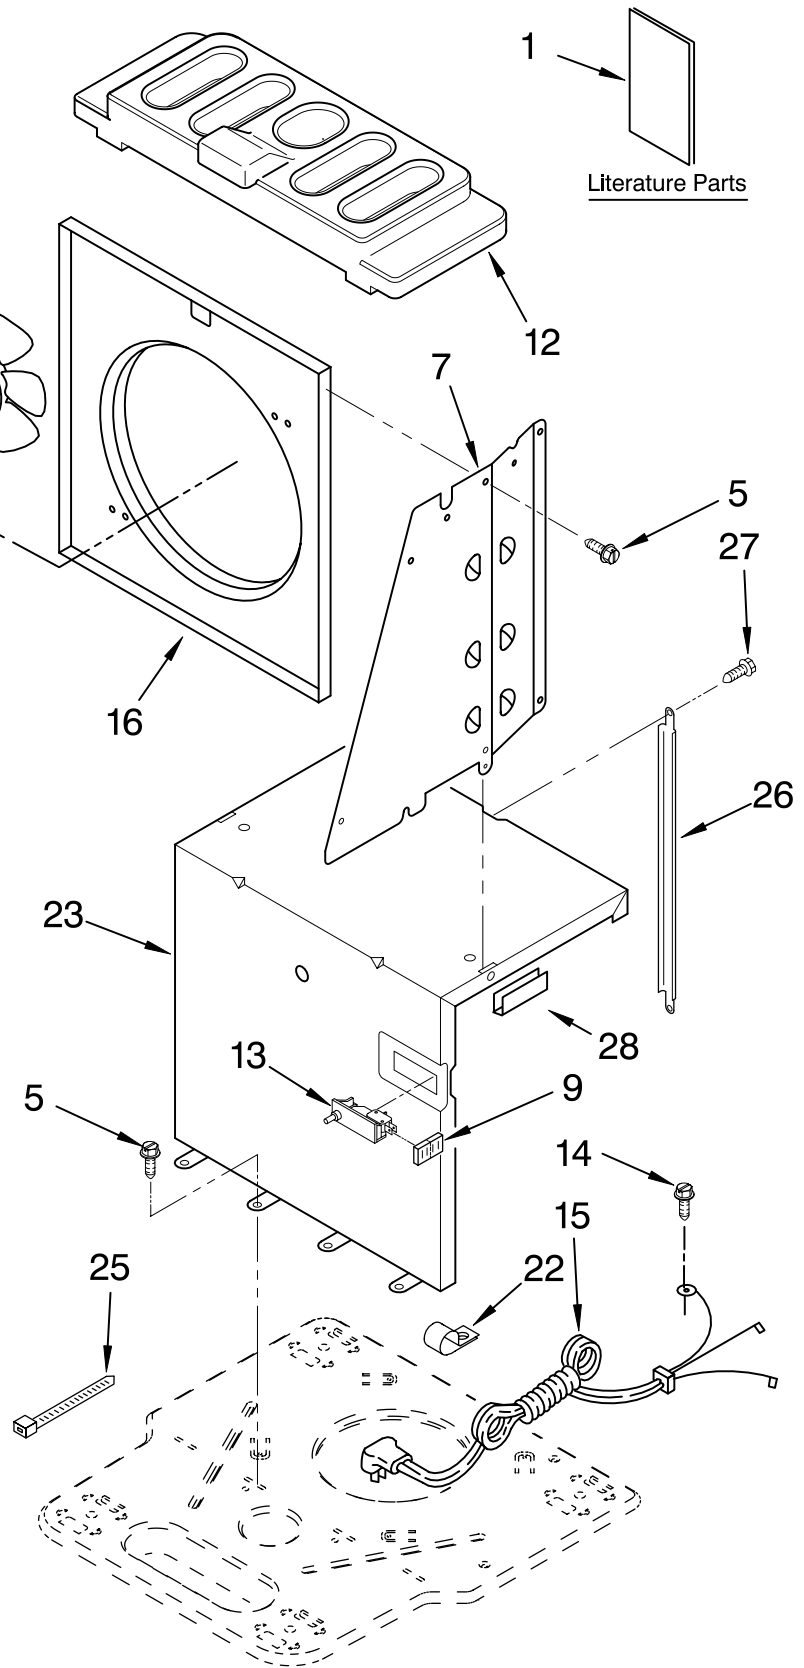

AIR FLOW AND CONTROL PARTS

For Model: RD50CBM2

DEHUMIDIFIER

BY WHIRLPOOL CORPORATION

Illus. No.	Part No.	DESCRIPTION
------------	----------	-------------

1	LIT1187109 LIT1182965	Literature Parts Wiring Diagram Use & Care Guide
2	1168670	Humidistat, Control
3	1187102	Assembly, Control Panel
4	1168687	Knob
5	488480	Screw, Sm #8 x 1/2
6	1183427	Bracket, Motor Panel,
7	1168758 1168759	Left Side Right Side
8	1187103	Escutcheon
9	1168781	Barrier, Bucket Fill Switch
10	1187418	Motor, Fan
11	1168661	Blade, Fan
12	1168681	Cover, Air System
13	1186480	Switch, Bucket Fill/Check
14	1159222	Screw, 8-18 x .295
15	1186735	Cord, Appliance
16	1168666	Plate, Orifice
17	488130	Nut
22	488937	Relief, Strain
23	1184946	Support, Air System
25	857547	Tie, Cable
26	1168752	Brace, Support
27	1157158	Screw, 8-18 X 3/8
28	1180634	Edge Guard

FOR ORDERING INFORMATION REFER TO PARTS PRICE LIST

UNIT PARTS

For Model: RD50CBM2

Illus. No.	Part No.	DESCRIPTION	Illus. No.	Part No.	DESCRIPTION	Illus. No.	Part No.	DESCRIPTION
1	1182118	Gasket, Terminal Cover	9	1182120	Gasket, Nut	25	1187683	Compressor, (Complete Assembly)
2	1168734	Tube, Restrictor (Length 30.00")	10	1186960	Overload, Protector	26	1168761	Pan, Drain
3	1162526	Strainer	11	1186186	Capacitor	29	1184625	Insulation (Restrictor Tube)
4	708532	Bend, Return Evaporator	12	1184748	Cover, Terminal			REFRIGERANT CHARGE
5	1186128	Nut, Hex	14	1185204	Evaporator			8.0 oz.
7	1187544	Condenser	15	488480	Screw, 8 x 1/2 (4)			
8	708531	Bend, Return	17	8011446	Clip, Compressor			
			19	1187106	Harness, Wire			
			20	950212	Grommet (3)			
			21	1186674	Base			
			22	1164241	Caster (4)			

CABINET PARTS

For Model: RD50CBM2

Illus. No.	Part No.	DESCRIPTION
1	1186822	Cabinet
3	1186430	Clip, Float
4	1168652	Cover, Top
5	1182059	Cover, Front
6	1172075	Float
8	1182080	Bucket, Condensate
10	1168744	Screw