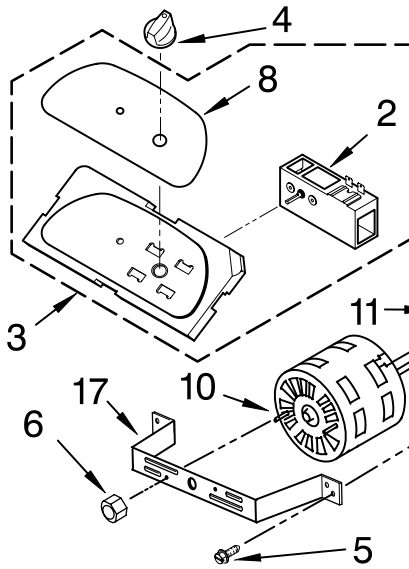

AIR FLOW AND CONTROL PARTS

For Model: RD50CBM2

DEHUMIDIFIER

BY WHIRLPOOL CORPORATION

Illus. No.	Part No.	DESCRIPTION
------------	----------	-------------

1	LIT1187109 LIT1182965	Literature Parts Wiring Diagram Use & Care Guide
2	1168670	Humidistat, Control
3	1187102	Assembly, Control Panel
4	1168687	Knob
5	488480	Screw, Sm #8 x 1/2
6	1183427	Bracket, Motor Panel,
7	1168758 1168759	Left Side Right Side
8	1187103	Escutcheon
9	1168781	Barrier, Bucket Fill Switch
10	1187418	Motor, Fan
11	1168661	Blade, Fan
12	1168681	Cover, Air System
13	1186480	Switch, Bucket Fill/Check
14	1159222	Screw, 8-18 x .295
15	1186735	Cord, Appliance
16	1168666	Plate, Orifice
17	488130	Nut
22	488937	Relief, Strain
23	1184946	Support, Air System
25	857547	Tie, Cable
26	1168752	Brace, Support
27	1157158	Screw, 8-18 X 3/8
28	1180634	Edge Guard

FOR ORDERING INFORMATION REFER TO PARTS PRICE LIST

UNIT PARTS

For Model: RD50CBM2

Illus. No.	Part No.	DESCRIPTION	Illus. No.	Part No.	DESCRIPTION	Illus. No.	Part No.	DESCRIPTION
1	1182118	Gasket, Terminal Cover	9	1182120	Gasket, Nut	25	1187683	Compressor, (Complete Assembly)
2	1168734	Tube, Restrictor (Length 30.00")	10	1186960	Overload, Protector	26	1168761	Pan, Drain
3	1162526	Strainer	11	1186186	Capacitor	29	1184625	Insulation (Restrictor Tube)
4	708532	Bend, Return Evaporator	12	1184748	Cover, Terminal			REFRIGERANT CHARGE
5	1186128	Nut, Hex	14	1185204	Evaporator			8.0 oz.
7	1187544	Condenser	15	488480	Screw, 8 x 1/2 (4)			
8	708531	Bend, Return	17	8011446	Clip, Compressor			
			19	1187106	Harness, Wire			
			20	950212	Grommet (3)			
			21	1186674	Base			
			22	1164241	Caster (4)			