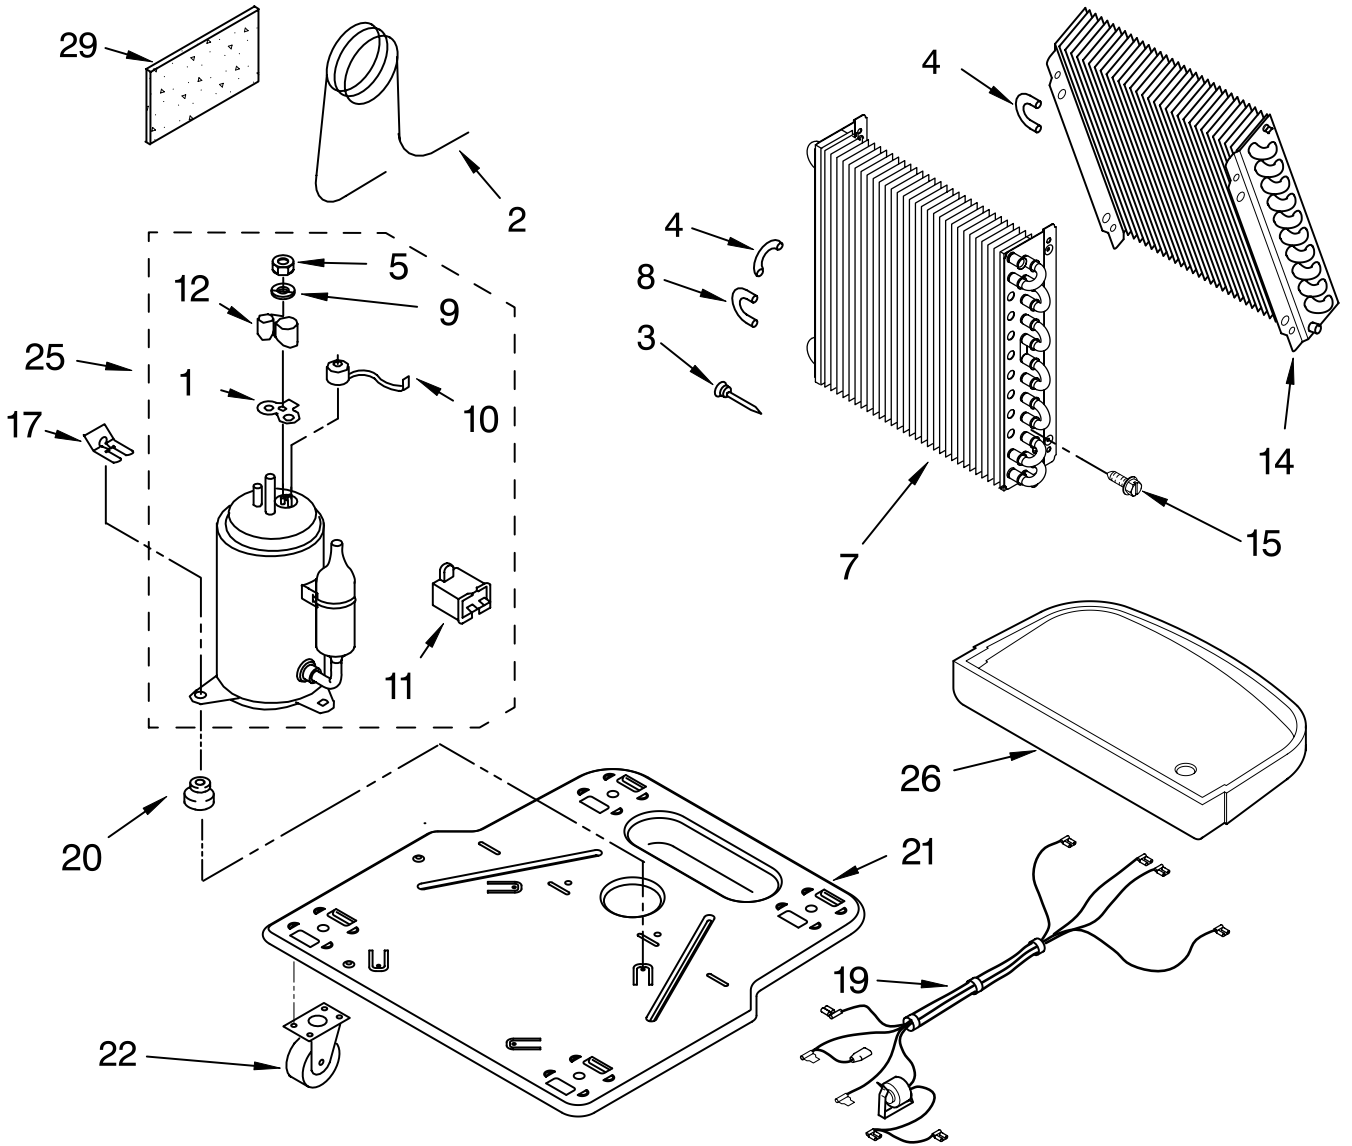

----- Manual continues below -----

AIR FLOW AND CONTROL PARTS

For Model: RD50CBM2

DEHUMIDIFIER

BY WHIRLPOOL CORPORATION

Illus. No.	Part No.	DESCRIPTION
1	LIT1187109 LIT1182965	Literature Parts Wiring Diagram Use & Care Guide
2	1168670	Humidistat, Control
3	1187102	Assembly, Control Panel
4	1168687	Knob
5	488480	Screw, Sm #8 x 1/2
6	1183427	Bracket, Motor Panel,
7	1168758 1168759	Left Side Right Side
8	1187103	Escutcheon Barrier, Bucket Fill Switch
9	1168781	Bucket Fill Switch
10	1187418	Motor, Fan
11	1168661	Blade, Fan
12	1168681	Cover, Air System
13	1186480	Switch, Bucket Fill/Check
14	1159222	Screw, 8-18 x .295
15	1186735	Cord, Appliance
16	1168666	Plate, Orifice
17	488130	Nut
22	488937	Relief, Strain
23	1184946	Support, Air System
25	857547	Tie, Cable
26	1168752	Brace, Support
27	1157158	Screw, 8-18 X 3/8
28	1180634	Edge Guard

FOR ORDERING INFORMATION REFER TO PARTS PRICE LIST

UNIT PARTS

For Model: RD50CBM2

Illus. No.	Part No.	DESCRIPTION
1	1182118	Gasket, Terminal Cover
2	1168734	Tube, Restrictor (Length 30.00")
3	1162526	Strainer
4	708532	Bend, Return Evaporator
5	1186128	Nut, Hex
7	1187544	Condenser
8	708531	Bend, Return

Illus. No.	Part No.	DESCRIPTION
9	1182120	Gasket, Nut
10	1186960	Overload, Protector
11	1186186	Capacitor
12	1184748	Cover, Terminal
14	1185204	Evaporator
15	488480	Screw, 8 x 1/2 (4)
17	8011446	Clip, Compressor
19	1187106	Harness, Wire
20	950212	Grommet (3)
21	1186674	Base
22	1164241	Caster (4)

Illus. No.	Part No.	DESCRIPTION
25	1187683	Compressor, (Complete Assembly)
26	1168761	Pan, Drain
29	1184625	Insulation (Restrictor Tube)

REFRIGERANT CHARGE

8.0 oz.

**Production Compressor Requires Production Electrical Components.
Service Compressor Requires Service Electrical Components.
For Further Information, Refer to Filmcard 19.1.**