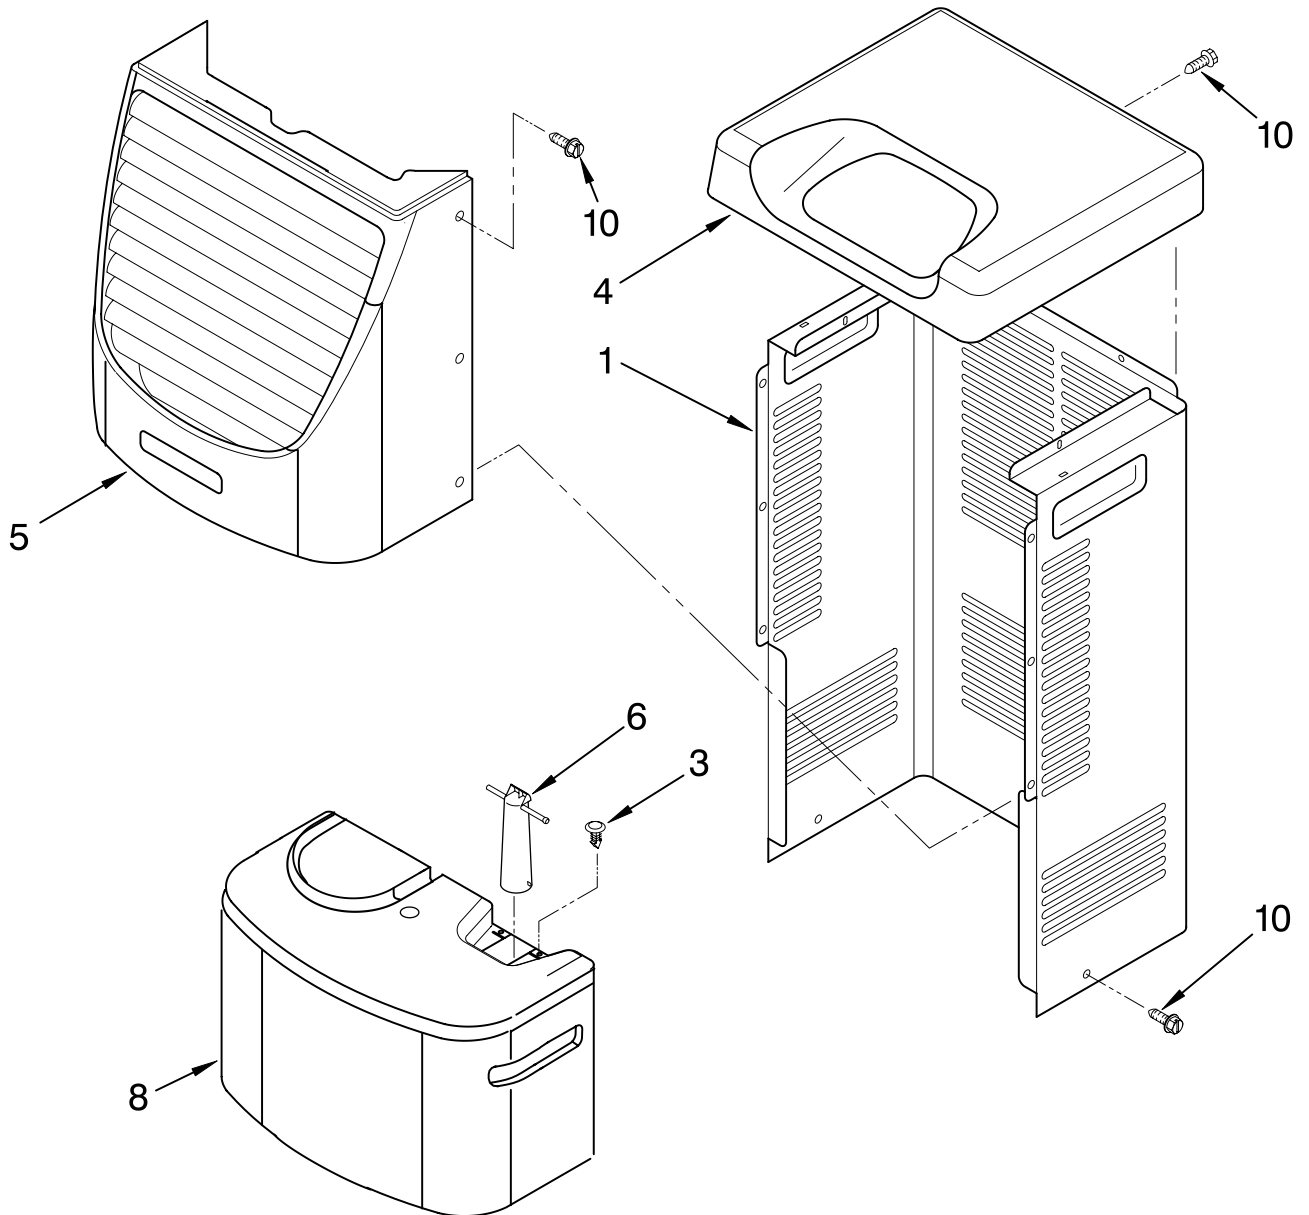

FOR ORDERING INFORMATION REFER TO PARTS PRICE LIST

UNIT PARTS

For Model: RD50CBM2

Illus. No.	Part No.	DESCRIPTION
1	1182118	Gasket, Terminal Cover
2	1168734	Tube, Restrictor (Length 30.00")
3	1162526	Strainer
4	708532	Bend, Return Evaporator
5	1186128	Nut, Hex
7	1187544	Condenser
8	708531	Bend, Return

Illus. No.	Part No.	DESCRIPTION
25	1187683	Compressor, (Complete Assembly)
26	1168761	Pan, Drain
29	1184625	Insulation (Restrictor Tube)

REFRIGERANT CHARGE

8.0 oz.

**Production Compressor Requires Production Electrical Components.
Service Compressor Requires Service Electrical Components.
For Further Information, Refer to Filmcard 19.1.**

FOR ORDERING INFORMATION REFER TO PARTS PRICE LIST

CABINET PARTS

For Model: RD50CBM2

Illus. No.	Part No.	DESCRIPTION
1	1186822	Cabinet
3	1186430	Clip, Float
4	1168652	Cover, Top
5	1182059	Cover, Front
6	1172075	Float
8	1182080	Bucket, Condensate
10	1168744	Screw