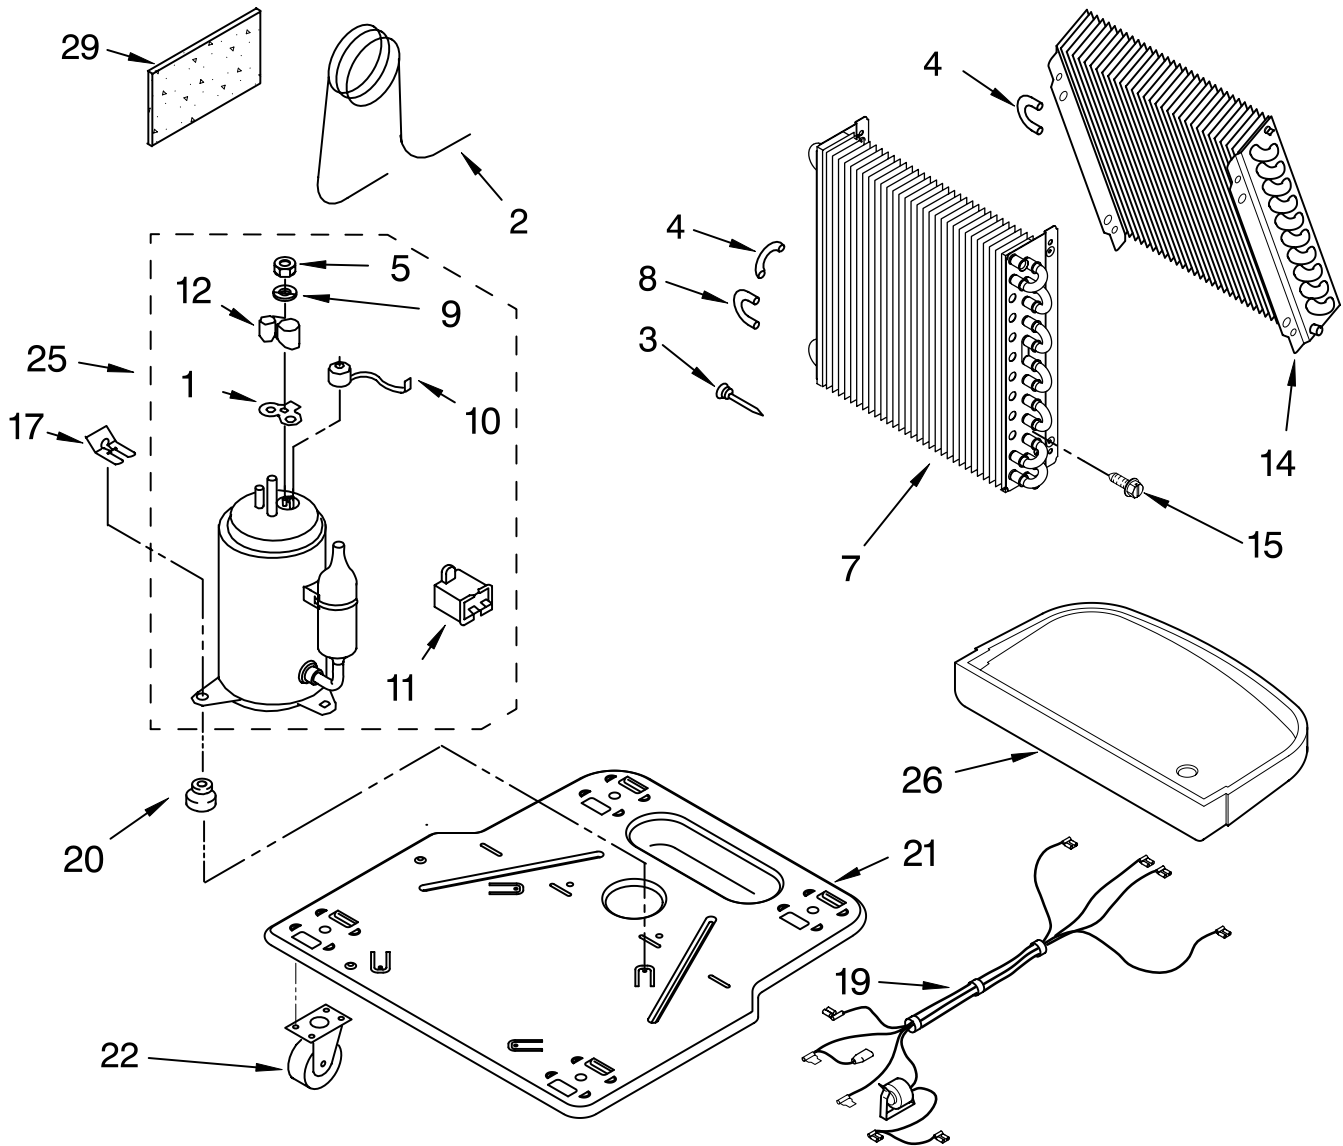

AIR FLOW AND CONTROL PARTS

For Model: RD50CBM2

DEHUMIDIFIER

BY WHIRLPOOL CORPORATION

Illus. No.	Part No.	DESCRIPTION
------------	----------	-------------

1	LIT1187109 LIT1182965	Literature Parts Wiring Diagram Use & Care Guide
2	1168670	Humidistat, Control
3	1187102	Assembly, Control Panel
4	1168687	Knob
5	488480	Screw, Sm #8 x 1/2
6	1183427	Bracket, Motor Panel,
7	1168758 1168759	Left Side Right Side
8	1187103	Escutcheon
9	1168781	Barrier, Bucket Fill Switch
10	1187418	Motor, Fan
11	1168661	Blade, Fan
12	1168681	Cover, Air System
13	1186480	Switch, Bucket Fill/Check
14	1159222	Screw, 8-18 x .295
15	1186735	Cord, Appliance
16	1168666	Plate, Orifice
17	488130	Nut
22	488937	Relief, Strain
23	1184946	Support, Air System
25	857547	Tie, Cable
26	1168752	Brace, Support
27	1157158	Screw, 8-18 X 3/8
28	1180634	Edge Guard

FOR ORDERING INFORMATION REFER TO PARTS PRICE LIST

UNIT PARTS

For Model: RD50CBM2

Illus. No.	Part No.	DESCRIPTION	Illus. No.	Part No.	DESCRIPTION	Illus. No.	Part No.	DESCRIPTION
1	1182118	Gasket, Terminal Cover	9	1182120	Gasket, Nut	25	1187683	Compressor, (Complete Assembly)
2	1168734	Tube, Restrictor (Length 30.00")	10	1186960	Overload, Protector	26	1168761	Pan, Drain
3	1162526	Strainer	11	1186186	Capacitor	29	1184625	Insulation (Restrictor Tube)
4	708532	Bend, Return Evaporator	12	1184748	Cover, Terminal			REFRIGERANT CHARGE
5	1186128	Nut, Hex	14	1185204	Evaporator			8.0 oz.
7	1187544	Condenser	15	488480	Screw, 8 x 1/2 (4)			
8	708531	Bend, Return	17	8011446	Clip, Compressor			
			19	1187106	Harness, Wire			
			20	950212	Grommet (3)			
			21	1186674	Base			
			22	1164241	Caster (4)			

CABINET PARTS

For Model: RD50CBM2

Illus. No.	Part No.	DESCRIPTION
1	1186822	Cabinet
3	1186430	Clip, Float
4	1168652	Cover, Top
5	1182059	Cover, Front
6	1172075	Float
8	1182080	Bucket, Condensate
10	1168744	Screw