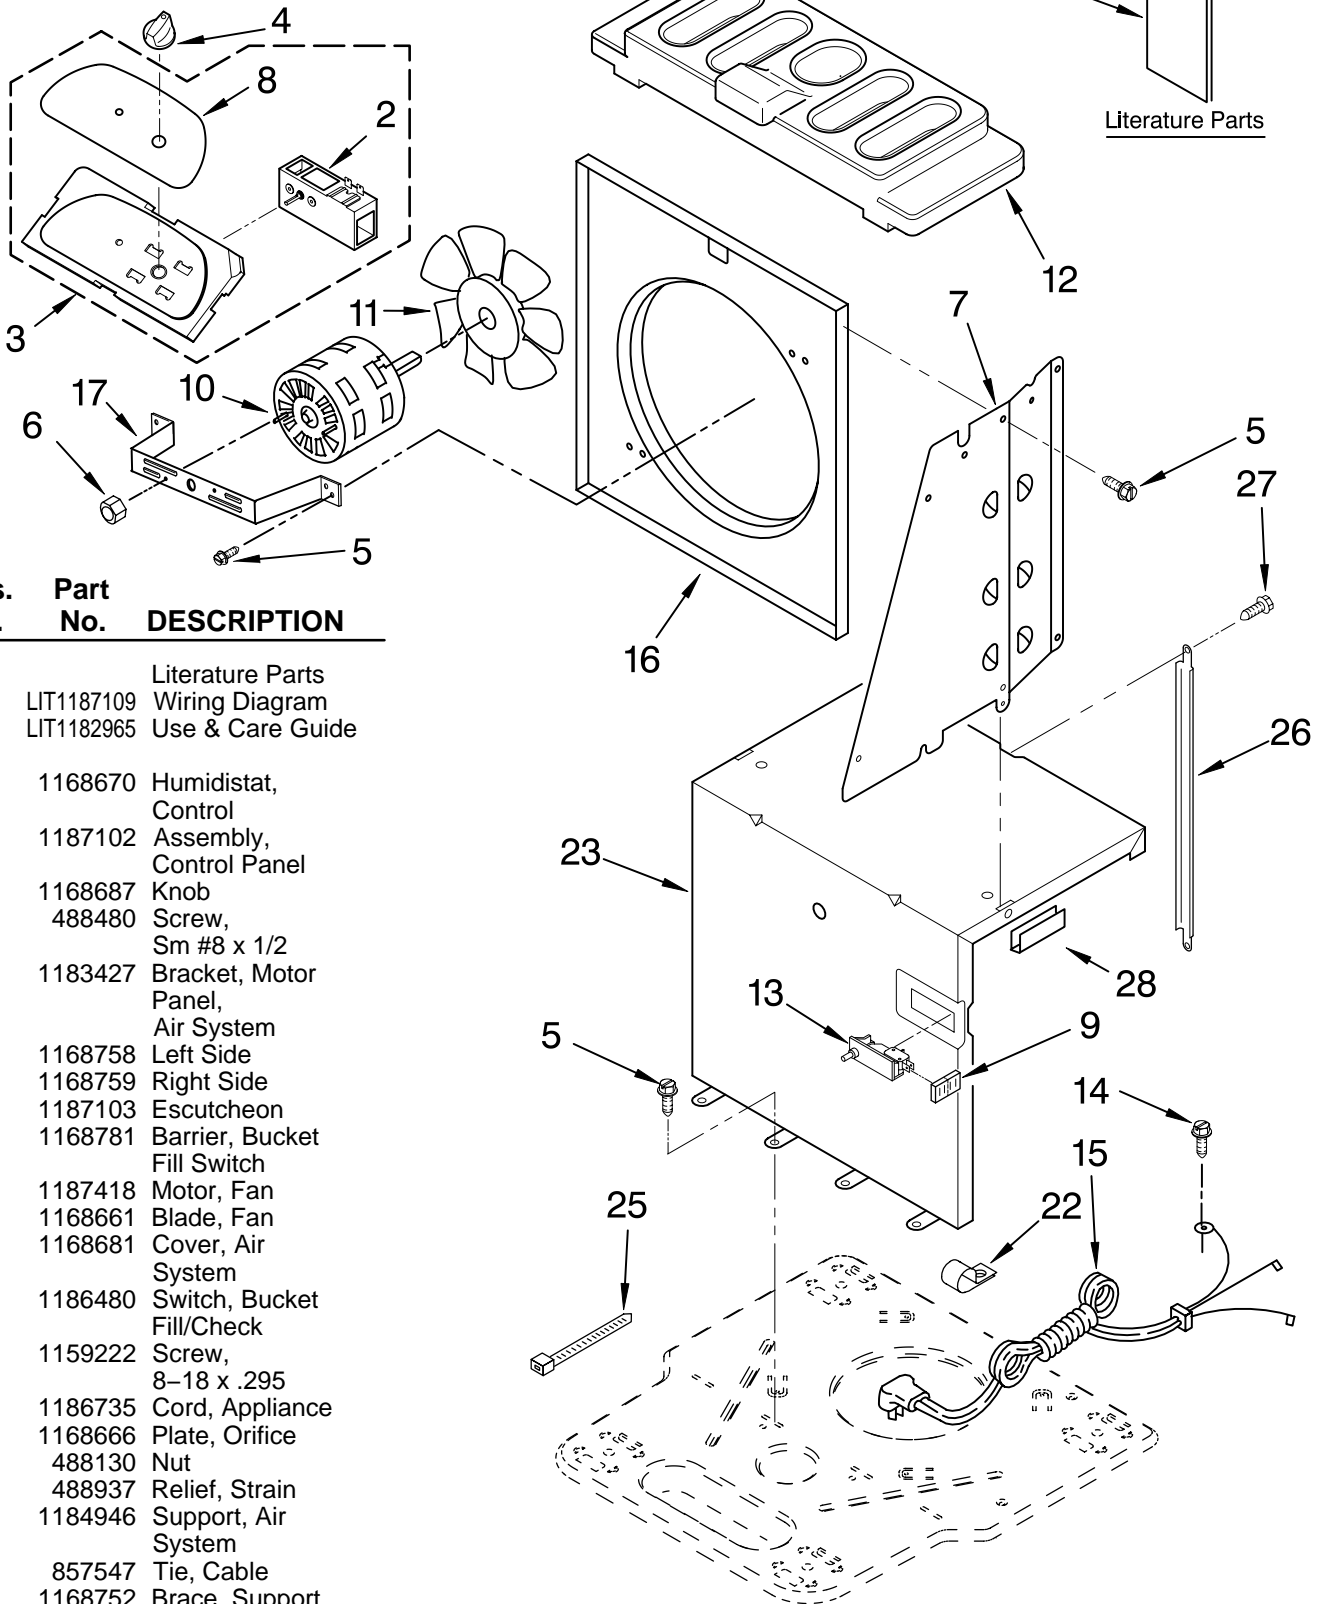

----- Manual continues below -----

AIR FLOW AND CONTROL PARTS

For Model: RD50CBM2

DEHUMIDIFIER

BY WHIRLPOOL CORPORATION

Illus. No.	Part No.	DESCRIPTION
1	LIT1187109 LIT1182965	Literature Parts Wiring Diagram Use & Care Guide
2	1168670	Humidistat, Control
3	1187102	Assembly, Control Panel
4	1168687	Knob
5	488480	Screw, Sm #8 x 1/2
6	1183427	Bracket, Motor Panel,
7	1168758 1168759	Left Side Right Side
8	1187103	Escutcheon Barrier, Bucket Fill Switch
9	1168781	Bucket Fill Switch
10	1187418	Motor, Fan
11	1168661	Blade, Fan
12	1168681	Cover, Air System
13	1186480	Switch, Bucket Fill/Check
14	1159222	Screw, 8-18 x .295
15	1186735	Cord, Appliance
16	1168666	Plate, Orifice
17	488130	Nut
22	488937	Relief, Strain
23	1184946	Support, Air System
25	857547	Tie, Cable
26	1168752	Brace, Support
27	1157158	Screw, 8-18 X 3/8
28	1180634	Edge Guard

FOR ORDERING INFORMATION REFER TO PARTS PRICE LIST

UNIT PARTS

For Model: RD50CBM2

Illus. No.	Part No.	DESCRIPTION
1	1182118	Gasket, Terminal Cover
2	1168734	Tube, Restrictor (Length 30.00")
3	1162526	Strainer
4	708532	Bend, Return Evaporator
5	1186128	Nut, Hex
7	1187544	Condenser
8	708531	Bend, Return

Illus. No.	Part No.	DESCRIPTION
9	1182120	Gasket, Nut
10	1186960	Overload, Protector
11	1186186	Capacitor
12	1184748	Cover, Terminal
14	1185204	Evaporator
15	488480	Screw, 8 x 1/2 (4)
17	8011446	Clip, Compressor
19	1187106	Harness, Wire
20	950212	Grommet (3)
21	1186674	Base
22	1164241	Caster (4)

Illus. No.	Part No.	DESCRIPTION
OPTIONAL PARTS		
Following Parts Not Illustrated and Optional Parts Not Included		
	484310	Epoxy, Tube (Aluminum Repair)
	505168	Tape, No Drip Valve, Access

Illus. No.	Part No.	DESCRIPTION
	978025	1/4" Tube O.D.
	978026	5/16" Tube O.D.
	978027	3/8" Tube O.D.
	978028	1/2" Tube O.D.
	978029	5/8" Tube O.D.
	978030	3/4" Tube O.D.
	978865	Seal, Ring Access Valve (20 Pack)