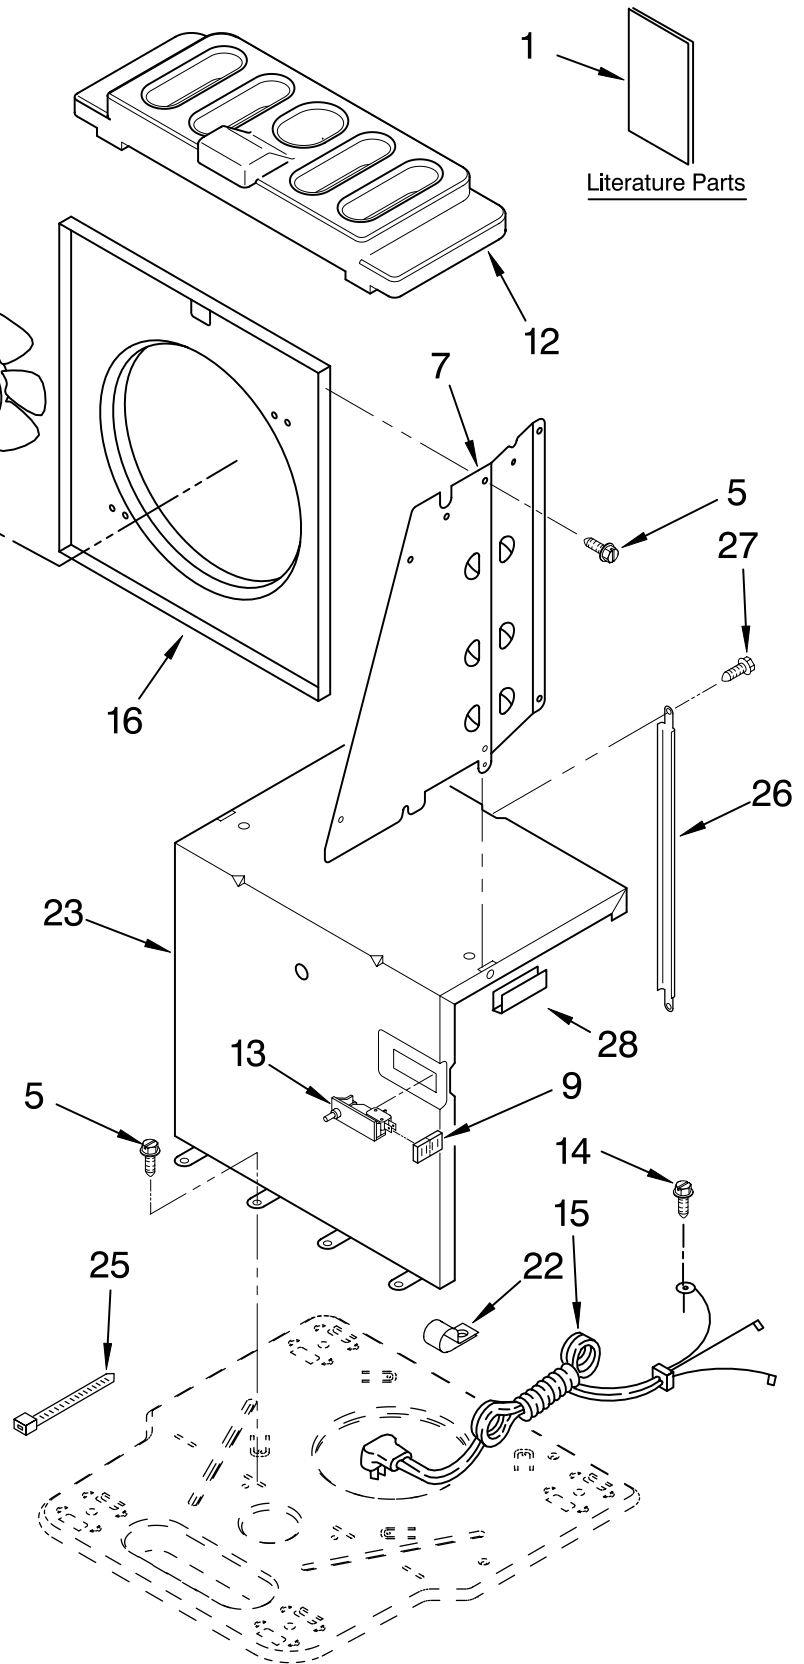

# AIR FLOW AND CONTROL PARTS

For Model: RD50CBM3

DEHUMIDIFIER

BY WHIRLPOOL CORPORATION

Illus. No.	Part No.	DESCRIPTION
------------	----------	-------------

1	1187109	Wiring Diagram
	1187984	Use & Care Guide
2	1168670	Humidistat, Control
3	1187102	Assembly, Control Panel
4	1168687	Knob
5	488480	Screw, Sm #8 x 1/2
6	1183427	Bracket, Motor Panel,
7	1168758	Left Side
	1168759	Right Side
8	1187103	Escutcheon
9	1168781	Barrier, Bucket Fill Switch
10	1187418	Motor, Fan
11	1168661	Blade, Fan
12	1168681	Cover, Air System
13	1186480	Switch, Bucket Fill/Check
14	1159222	Screw, 8-18 x .295
15	1186735	Cord, Appliance
16	1168666	Plate, Orifice
17	488130	Nut
22	488937	Relief, Strain
23	1184946	Support, Air System
25	857547	Tie, Cable
26	1168752	Brace, Support
27	1157158	Screw, 8-18 X 3/8
28	1180634	Edge Guard

# UNIT PARTS

For Model: RD50CBM3

Illus. No.	Part No.	DESCRIPTION
1	1182118	Gasket, Terminal Cover
2	1168734	Tube, Restrictor (Length 30.00")
3	1162526	Strainer
4	708532	Bend, Return Evaporator
5	1186128	Nut, Hex
7	1187544	Condenser
8	708531	Bend, Return
9	1182120	Gasket, Nut

Illus. No.	Part No.	DESCRIPTION
10	1186960	Overload, Protector
11	1186186	Capacitor
12	1184748	Cover, Terminal
14	1185204	Evaporator
15	488480	Screw, 8 x 1/2 (4)
17	8011446	Clip, Compressor
19	1187734	Harness, Wire
20	950212	Grommet (3)
21	1186674	Base

# CABINET PARTS

For Model: RD50CBM3

Illus. No.	Part No.	DESCRIPTION
1	1186822	Cabinet
3	1186430	Clip, Float
4	1168652	Cover, Top
5	1182059	Cover, Front
6	1172075	Float
8	1182080	Bucket, Condensate
10	1168744	Screw