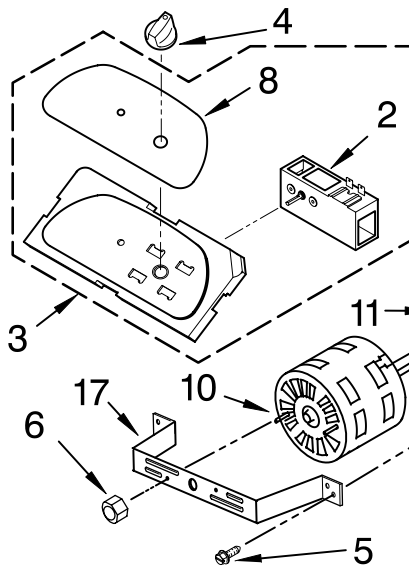

# AIR FLOW AND CONTROL PARTS

For Model: RD50CBM3

DEHUMIDIFIER

BY WHIRLPOOL CORPORATION

Illus. No.	Part No.	DESCRIPTION
------------	----------	-------------

1	1187109	Wiring Diagram
	1187984	Use & Care Guide
2	1168670	Humidistat, Control
3	1187102	Assembly, Control Panel
4	1168687	Knob
5	488480	Screw, Sm #8 x 1/2
6	1183427	Bracket, Motor Panel,
7	1168758	Left Side
	1168759	Right Side
8	1187103	Escutcheon
9	1168781	Barrier, Bucket Fill Switch
10	1187418	Motor, Fan
11	1168661	Blade, Fan
12	1168681	Cover, Air System
13	1186480	Switch, Bucket Fill/Check
14	1159222	Screw, 8-18 x .295
15	1186735	Cord, Appliance
16	1168666	Plate, Orifice
17	488130	Nut
22	488937	Relief, Strain
23	1184946	Support, Air System
25	857547	Tie, Cable
26	1168752	Brace, Support
27	1157158	Screw, 8-18 X 3/8
28	1180634	Edge Guard

# UNIT PARTS

For Model: RD50CBM3

Illus. No.	Part No.	DESCRIPTION
1	1182118	Gasket, Terminal Cover
2	1168734	Tube, Restrictor (Length 30.00")
3	1162526	Strainer
4	708532	Bend, Return Evaporator
5	1186128	Nut, Hex
7	1187544	Condenser
8	708531	Bend, Return
9	1182120	Gasket, Nut

# CABINET PARTS

For Model: RD50CBM3

Illus. No.	Part No.	DESCRIPTION
1	1186822	Cabinet
3	1186430	Clip, Float
4	1168652	Cover, Top
5	1182059	Cover, Front
6	1172075	Float
8	1182080	Bucket, Condensate
10	1168744	Screw

Illus. No.	Part No.	DESCRIPTION
OPTIONAL PARTS		
Following Parts Not Illustrated and Optional Parts Not Included		
	484310	Epoxy, Tube (Aluminum Repair)
	505168	Tape, No Drip Valve, Access

Illus. No.	Part No.	DESCRIPTION
	978025	1/4" Tube O.D.
	978026	5/16" Tube O.D.
	978027	3/8" Tube O.D.
	978028	1/2" Tube O.D.
	978029	5/8" Tube O.D.
	978030	3/4" Tube O.D.
	978865BULK	Seal, Ring Access Valve (20 Pack)