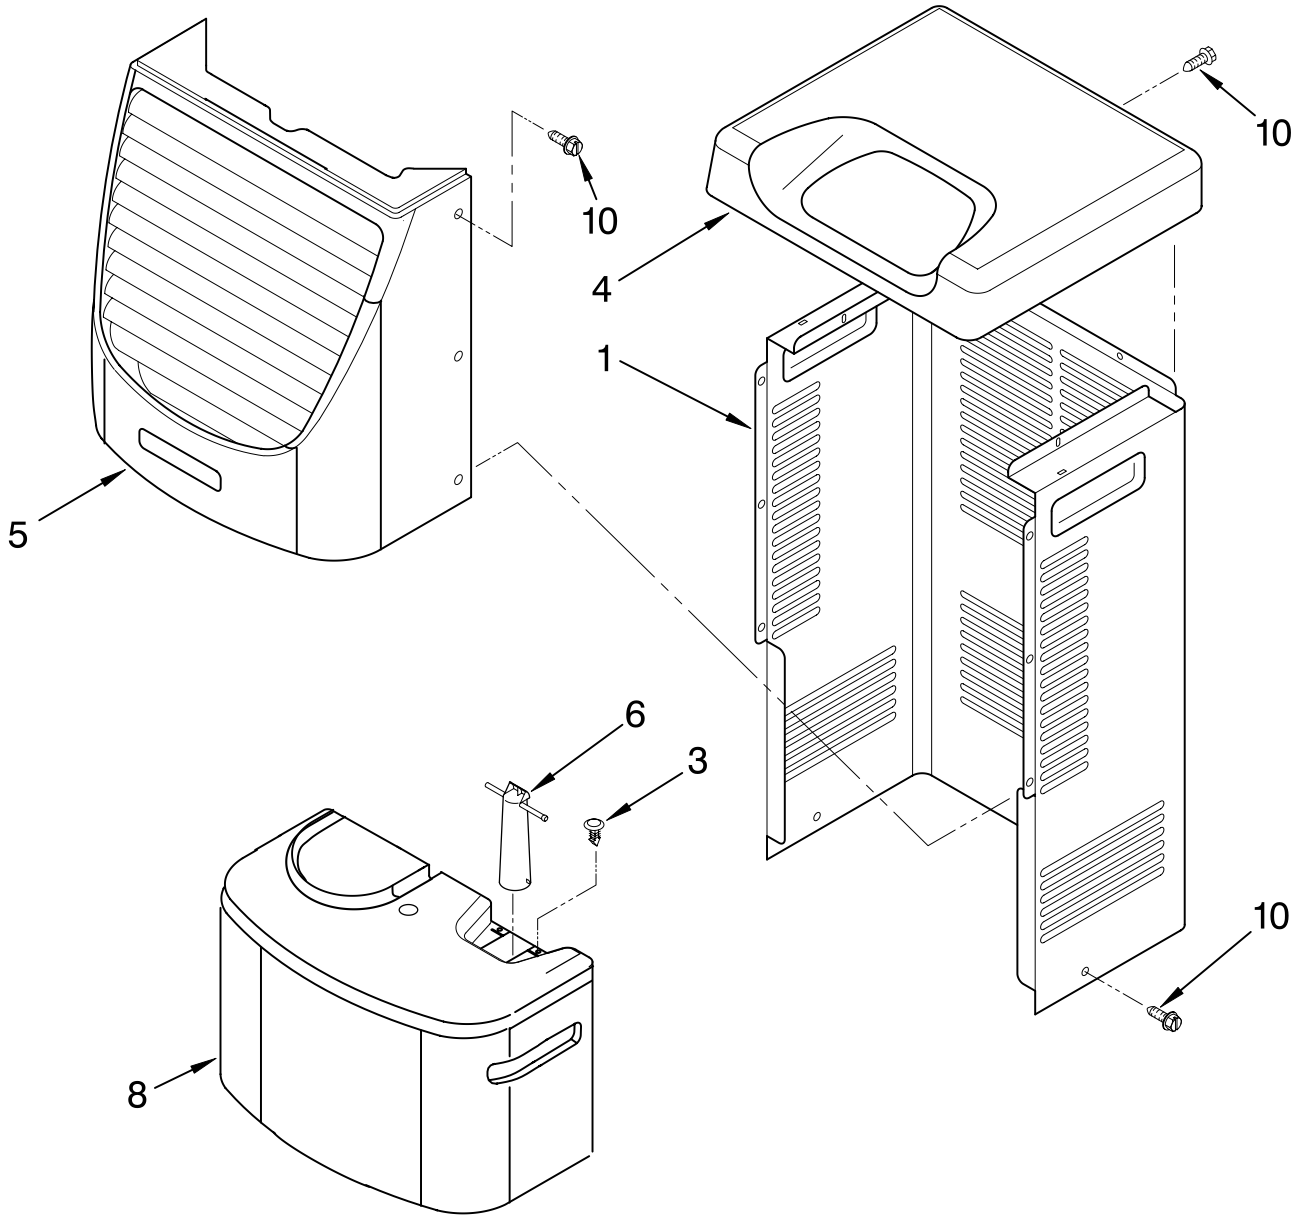

# UNIT PARTS

For Model: RD50CBM3

Illus. No.	Part No.	DESCRIPTION
1	1182118	Gasket, Terminal Cover
2	1168734	Tube, Restrictor (Length 30.00")
3	1162526	Strainer
4	708532	Bend, Return Evaporator
5	1186128	Nut, Hex
7	1187544	Condenser
8	708531	Bend, Return
9	1182120	Gasket, Nut

Illus. No.	Part No.	DESCRIPTION
22	1164241	Caster (4)
25	1187683	Compressor, (Complete Assembly)
26	1168761	Pan, Drain
29	1184625	Insulation (Restrictor Tube)

**REFRIGERANT CHARGE**

8.0 oz.

FOR ORDERING INFORMATION REFER TO PARTS PRICE LIST

# CABINET PARTS

For Model: RD50CBM3

Illus. No.	Part No.	DESCRIPTION
1	1186822	Cabinet
3	1186430	Clip, Float
4	1168652	Cover, Top
5	1182059	Cover, Front
6	1172075	Float
8	1182080	Bucket, Condensate
10	1168744	Screw