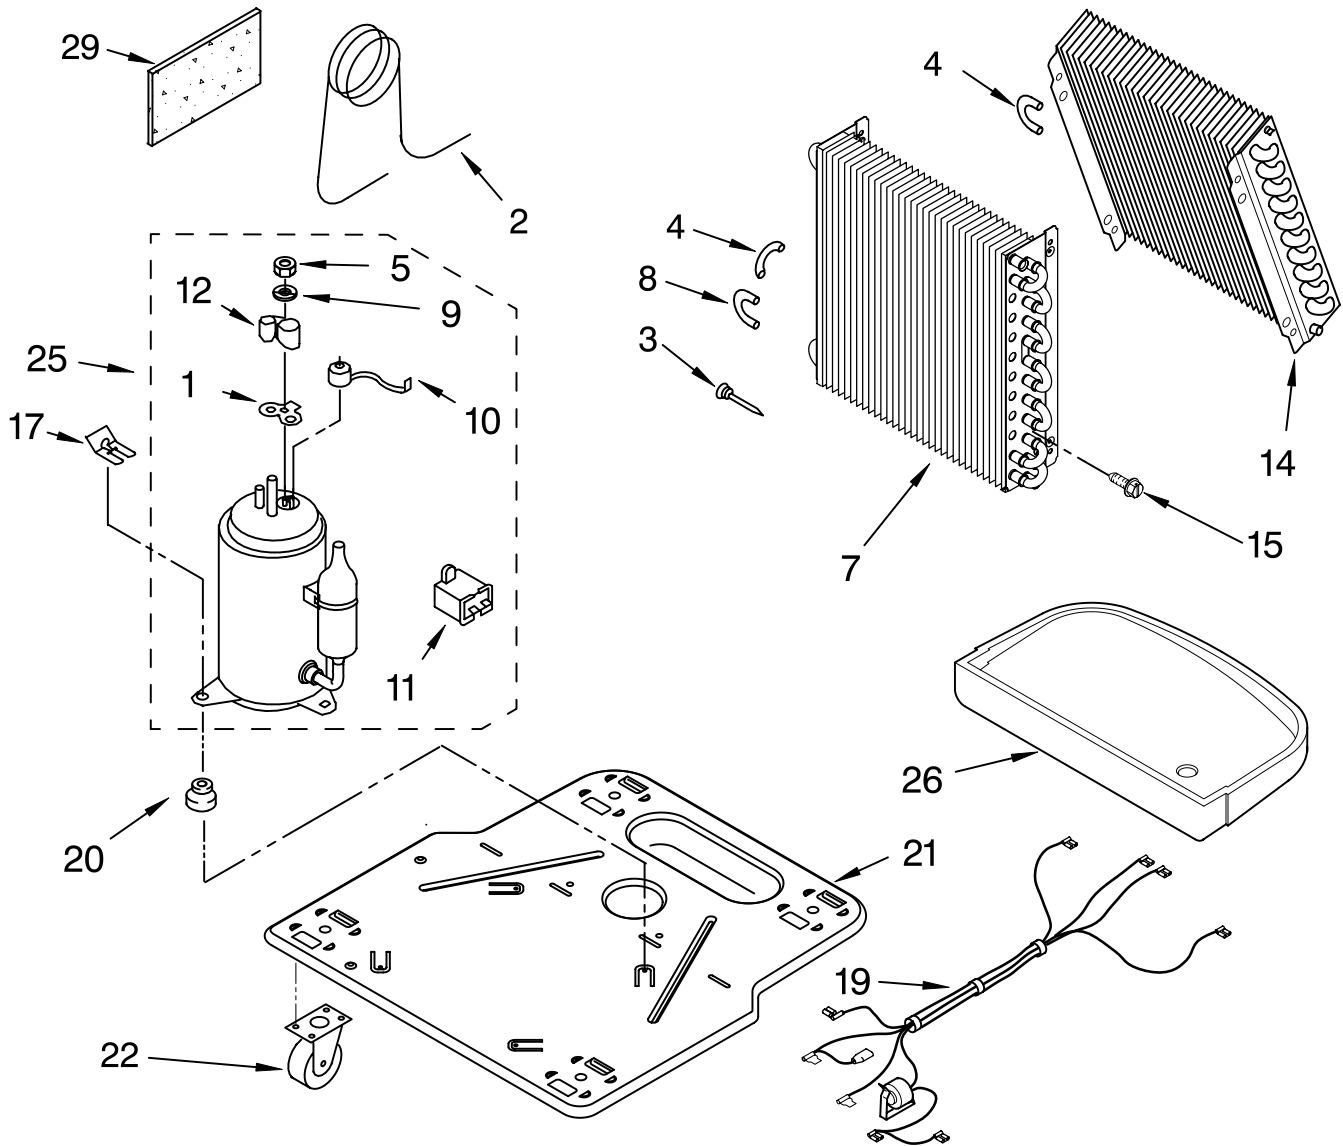

# AIR FLOW AND CONTROL PARTS

For Model: RD50CBM3

DEHUMIDIFIER

BY WHIRLPOOL CORPORATION

Illus. No.	Part No.	DESCRIPTION
------------	----------	-------------

1	1187109	Wiring Diagram
	1187984	Use & Care Guide
2	1168670	Humidistat, Control
3	1187102	Assembly, Control Panel
4	1168687	Knob
5	488480	Screw, Sm #8 x 1/2
6	1183427	Bracket, Motor Panel,
7	1168758	Left Side
	1168759	Right Side
8	1187103	Escutcheon
9	1168781	Barrier, Bucket Fill Switch
10	1187418	Motor, Fan
11	1168661	Blade, Fan
12	1168681	Cover, Air System
13	1186480	Switch, Bucket Fill/Check
14	1159222	Screw, 8-18 x .295
15	1186735	Cord, Appliance
16	1168666	Plate, Orifice
17	488130	Nut
22	488937	Relief, Strain
23	1184946	Support, Air System
25	857547	Tie, Cable
26	1168752	Brace, Support
27	1157158	Screw, 8-18 X 3/8
28	1180634	Edge Guard

# UNIT PARTS

For Model: RD50CBM3

Illus. No.	Part No.	DESCRIPTION
1	1182118	Gasket, Terminal Cover
2	1168734	Tube, Restrictor (Length 30.00")
3	1162526	Strainer
4	708532	Bend, Return Evaporator
5	1186128	Nut, Hex
7	1187544	Condenser
8	708531	Bend, Return
9	1182120	Gasket, Nut

# CABINET PARTS

For Model: RD50CBM3

Illus. No.	Part No.	DESCRIPTION
1	1186822	Cabinet
3	1186430	Clip, Float
4	1168652	Cover, Top
5	1182059	Cover, Front
6	1172075	Float
8	1182080	Bucket, Condensate
10	1168744	Screw