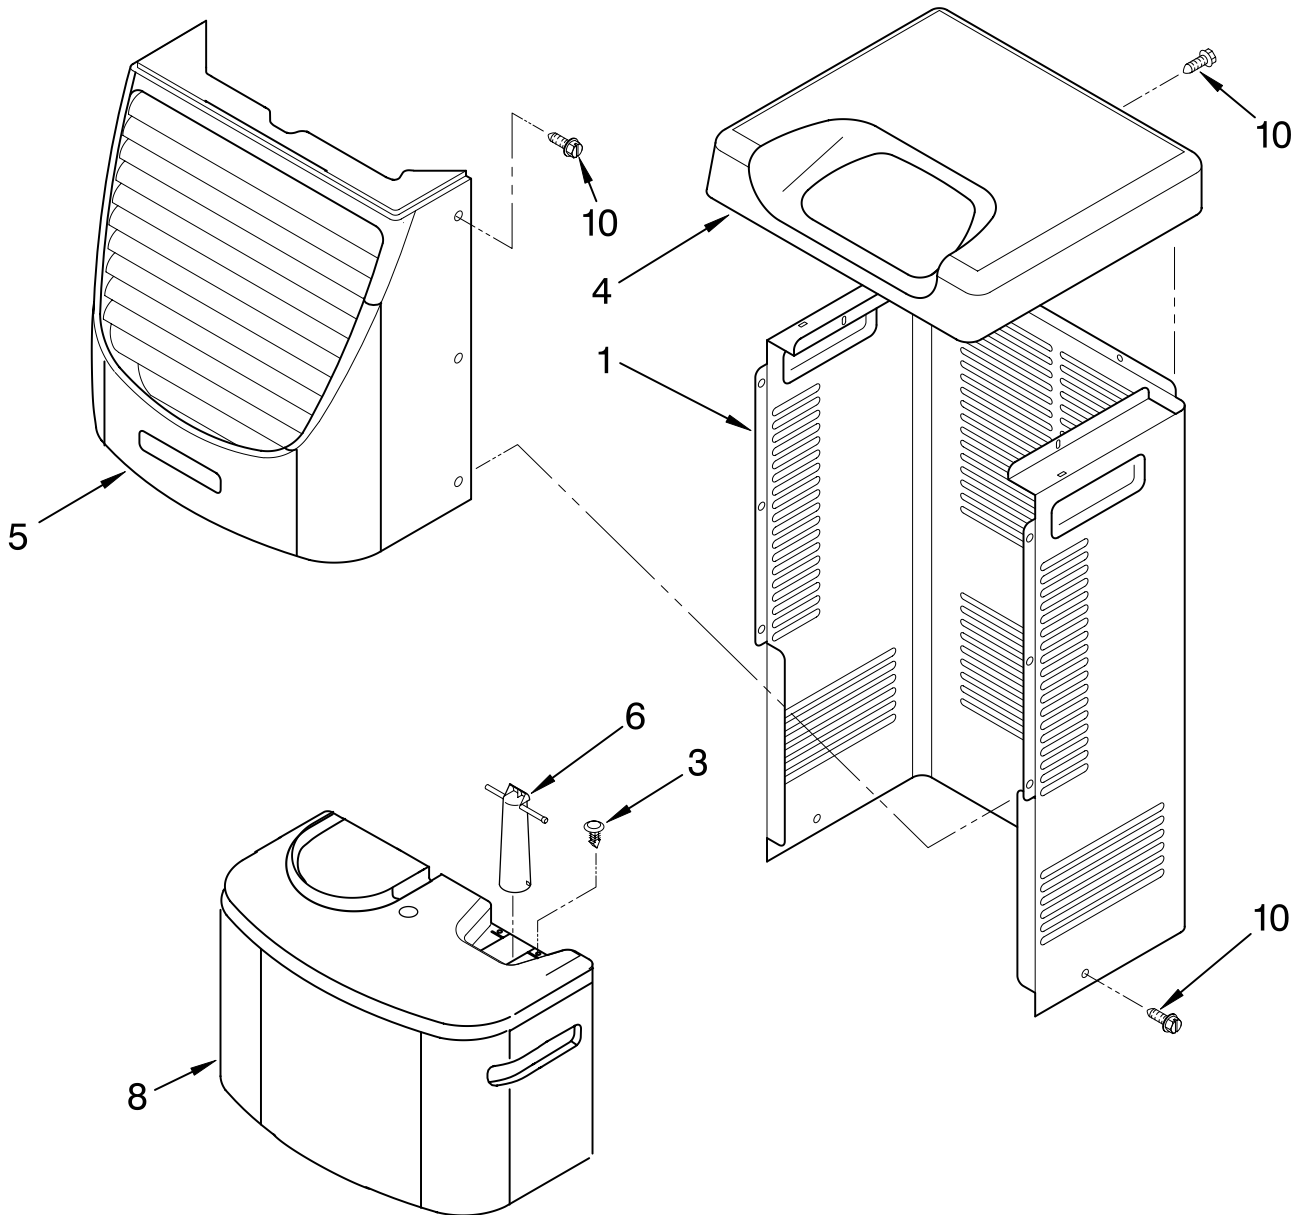

AIR FLOW AND CONTROL PARTS

For Model: RD50CBM4

DEHUMIDIFIER

BY WHIRLPOOL CORPORATION

Illus. No.	Part No.	DESCRIPTION
------------	----------	-------------

1	1187109	Wiring Diagram
	1187984	Use & Care Guide
2	1168670	Humidistat, Control
3	1187102	Assembly, Control Panel
4	1168687	Knob
5	488480	Screw, Sm #8 x 1/2
6	1183427	Bracket, Motor Panel,
7		Air System
	1168758	Left Side
	1168759	Right Side
8	1187103	Escutcheon
9	1168781	Barrier, Bucket Fill Switch
10	1187418	Motor, Fan
11	1168661	Blade, Fan
12	1168681	Cover, Air System
13	1186480	Switch, Bucket Fill/Check
14	1159222	Screw, 8-18 x .295
15	1186735	Cord, Appliance
16	1168666	Plate, Orifice
17	488130	Nut
22	488937	Relief, Strain
23	1184946	Support, Air System
25	857547	Tie, Cable
26	1168752	Brace, Support
27	1157158	Screw, 8-18 X 3/8
28	1180634	Edge Guard

FOR ORDERING INFORMATION REFER TO PARTS PRICE LIST

UNIT PARTS

For Model: RD50CBM4

Illus. No.	Part No.	DESCRIPTION
1	1185793	Gasket, Terminal Cover
2	1168734	Tube, Restrictor (Length 30.00")
3	1162526	Strainer
4	708532	Bend, Return Evaporator
5	1186030	Nut, Hex
6	1185795	Spring
7	1187544	Condenser
8	708531	Bend, Return
9	1185794	Gasket, Nut

Illus. No.	Part No.	DESCRIPTION
25	1188149	Compressor, (Complete Assembly)
26	1168761	Pan, Drain
29	1184625	Insulation (Restrictor Tube)

REFRIGERANT CHARGE

8.0 oz.

FOR ORDERING INFORMATION REFER TO PARTS PRICE LIST

CABINET PARTS

For Model: RD50CBM4

Illus. No.	Part No.	DESCRIPTION
1	1186822	Cabinet
3	1186430	Clip, Float
4	1168652	Cover, Top
5	1182059	Cover, Front
6	1172075	Float
8	1182080	Bucket, Condensate
10	1168744	Screw