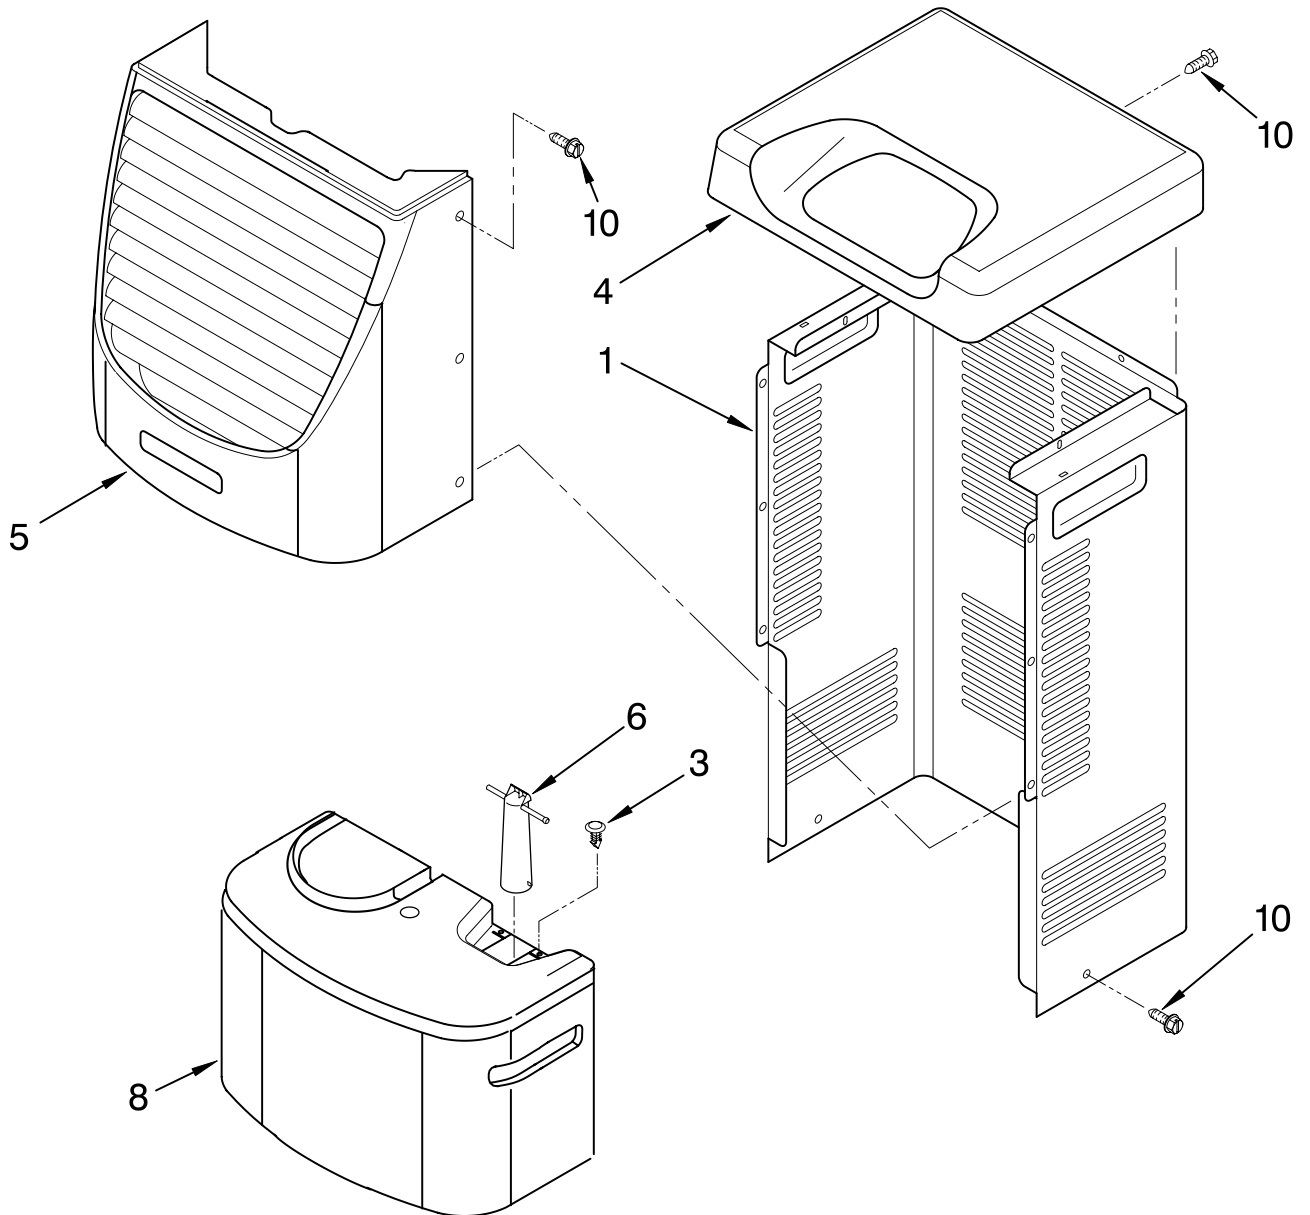

FOR ORDERING INFORMATION REFER TO PARTS PRICE LIST

UNIT PARTS

For Model: RD50CBM4

Illus. No.	Part No.	DESCRIPTION
1	1185793	Gasket, Terminal Cover
2	1168734	Tube, Restrictor (Length 30.00")
3	1162526	Strainer
4	708532	Bend, Return Evaporator
5	1186030	Nut, Hex
6	1185795	Spring
7	1187544	Condenser
8	708531	Bend, Return
9	1185794	Gasket, Nut

Illus. No.	Part No.	DESCRIPTION
25	1188149	Compressor, (Complete Assembly)
26	1168761	Pan, Drain
29	1184625	Insulation (Restrictor Tube)

REFRIGERANT CHARGE

8.0 oz.

FOR ORDERING INFORMATION REFER TO PARTS PRICE LIST

CABINET PARTS

For Model: RD50CBM4

Illus. No.	Part No.	DESCRIPTION
1	1186822	Cabinet
3	1186430	Clip, Float
4	1168652	Cover, Top
5	1182059	Cover, Front
6	1172075	Float
8	1182080	Bucket, Condensate
10	1168744	Screw

Illus. No.	Part No.	DESCRIPTION
Following Parts Not Illustrated and Optional Parts Not Included		
	484310	Epoxy, Tube (Aluminum Repair)
	505168	Tape, No Drip Valve, Access
	978025	1/4" Tube O.D.

Illus. No.	Part No.	DESCRIPTION
	978026	5/16" Tube O.D.
	978027	3/8" Tube O.D.
	978028	1/2" Tube O.D.
	978029	5/8" Tube O.D.
	978030	3/4" Tube O.D.
	978865BULK	Seal, Ring Access Valve (20 Pack)