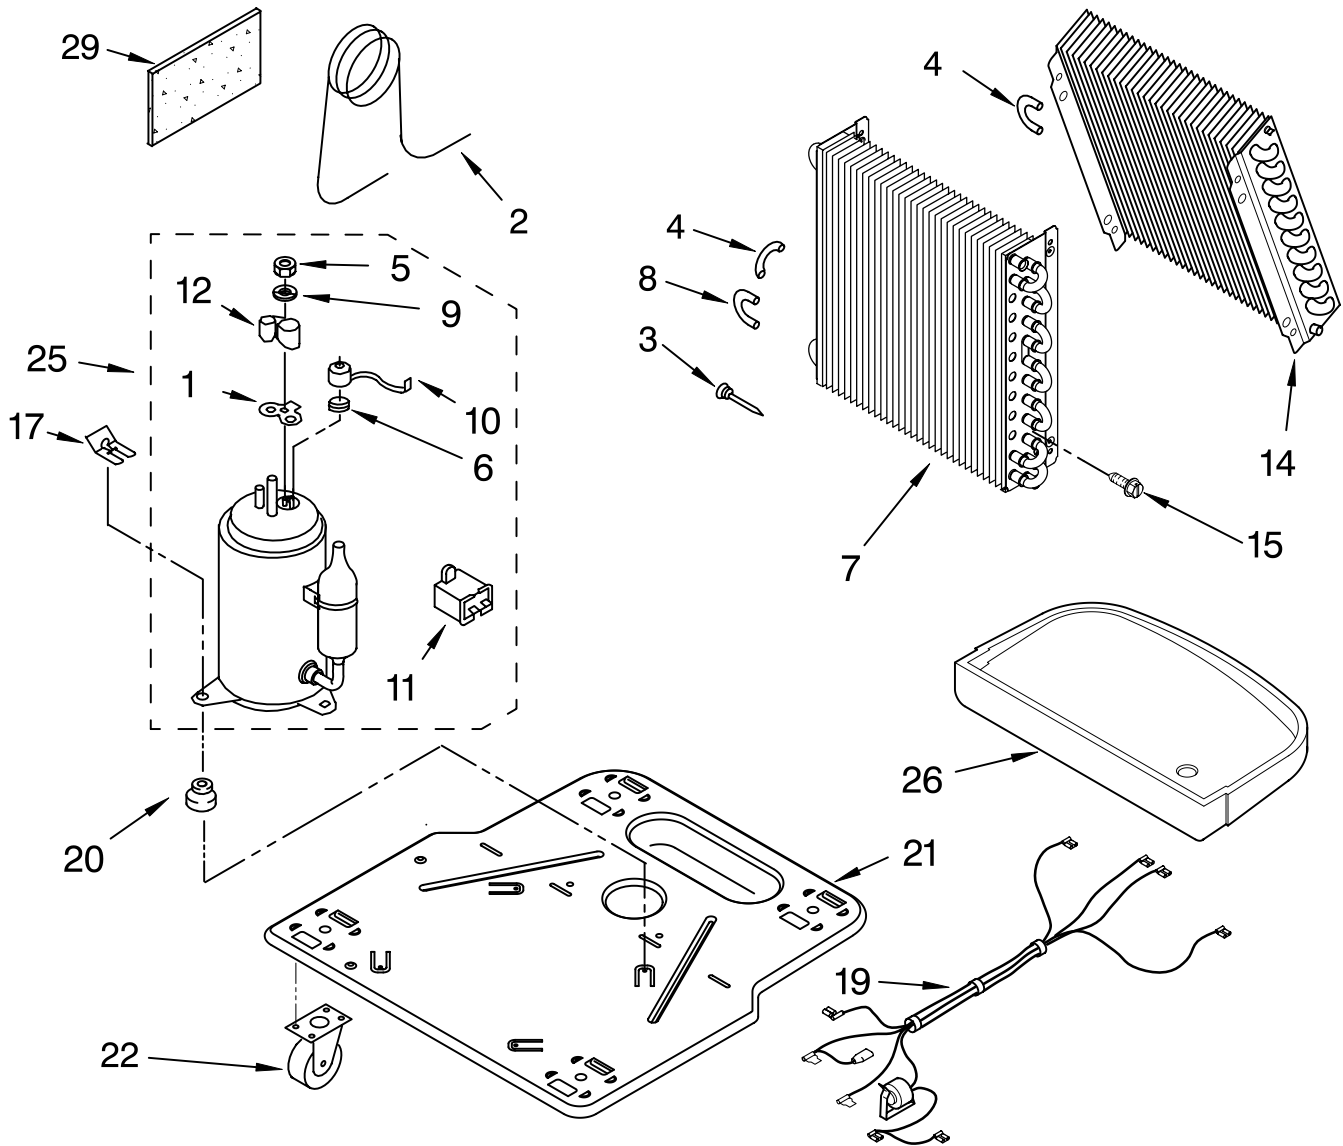

AIR FLOW AND CONTROL PARTS

For Model: RD50CBM4

DEHUMIDIFIER

BY WHIRLPOOL CORPORATION

Illus. No.	Part No.	DESCRIPTION
------------	----------	-------------

1	1187109	Wiring Diagram
	1187984	Use & Care Guide
2	1168670	Humidistat, Control
3	1187102	Assembly, Control Panel
4	1168687	Knob
5	488480	Screw, Sm #8 x 1/2
6	1183427	Bracket, Motor Panel,
7		Air System
	1168758	Left Side
	1168759	Right Side
8	1187103	Escutcheon
9	1168781	Barrier, Bucket Fill Switch
10	1187418	Motor, Fan
11	1168661	Blade, Fan
12	1168681	Cover, Air System
13	1186480	Switch, Bucket Fill/Check
14	1159222	Screw, 8-18 x .295
15	1186735	Cord, Appliance
16	1168666	Plate, Orifice
17	488130	Nut
22	488937	Relief, Strain
23	1184946	Support, Air System
25	857547	Tie, Cable
26	1168752	Brace, Support
27	1157158	Screw, 8-18 X 3/8
28	1180634	Edge Guard

FOR ORDERING INFORMATION REFER TO PARTS PRICE LIST

UNIT PARTS

For Model: RD50CBM4

Illus. No.	Part No.	DESCRIPTION
1	1185793	Gasket, Terminal Cover
2	1168734	Tube, Restrictor (Length 30.00")
3	1162526	Strainer
4	708532	Bend, Return Evaporator
5	1186030	Nut, Hex
6	1185795	Spring
7	1187544	Condenser
8	708531	Bend, Return
9	1185794	Gasket, Nut

CABINET PARTS

For Model: RD50CBM4

Illus. No.	Part No.	DESCRIPTION
1	1186822	Cabinet
3	1186430	Clip, Float
4	1168652	Cover, Top
5	1182059	Cover, Front
6	1172075	Float
8	1182080	Bucket, Condensate
10	1168744	Screw

Illus. No.	Part No.	DESCRIPTION
Following Parts Not Illustrated and Optional Parts Not Included		
	484310	Epoxy, Tube (Aluminum Repair)
	505168	Tape, No Drip Valve, Access
	978025	1/4" Tube O.D.

Illus. No.	Part No.	DESCRIPTION
	978026	5/16" Tube O.D.
	978027	3/8" Tube O.D.
	978028	1/2" Tube O.D.
	978029	5/8" Tube O.D.
	978030	3/4" Tube O.D.
	978865BULK	Seal, Ring Access Valve (20 Pack)