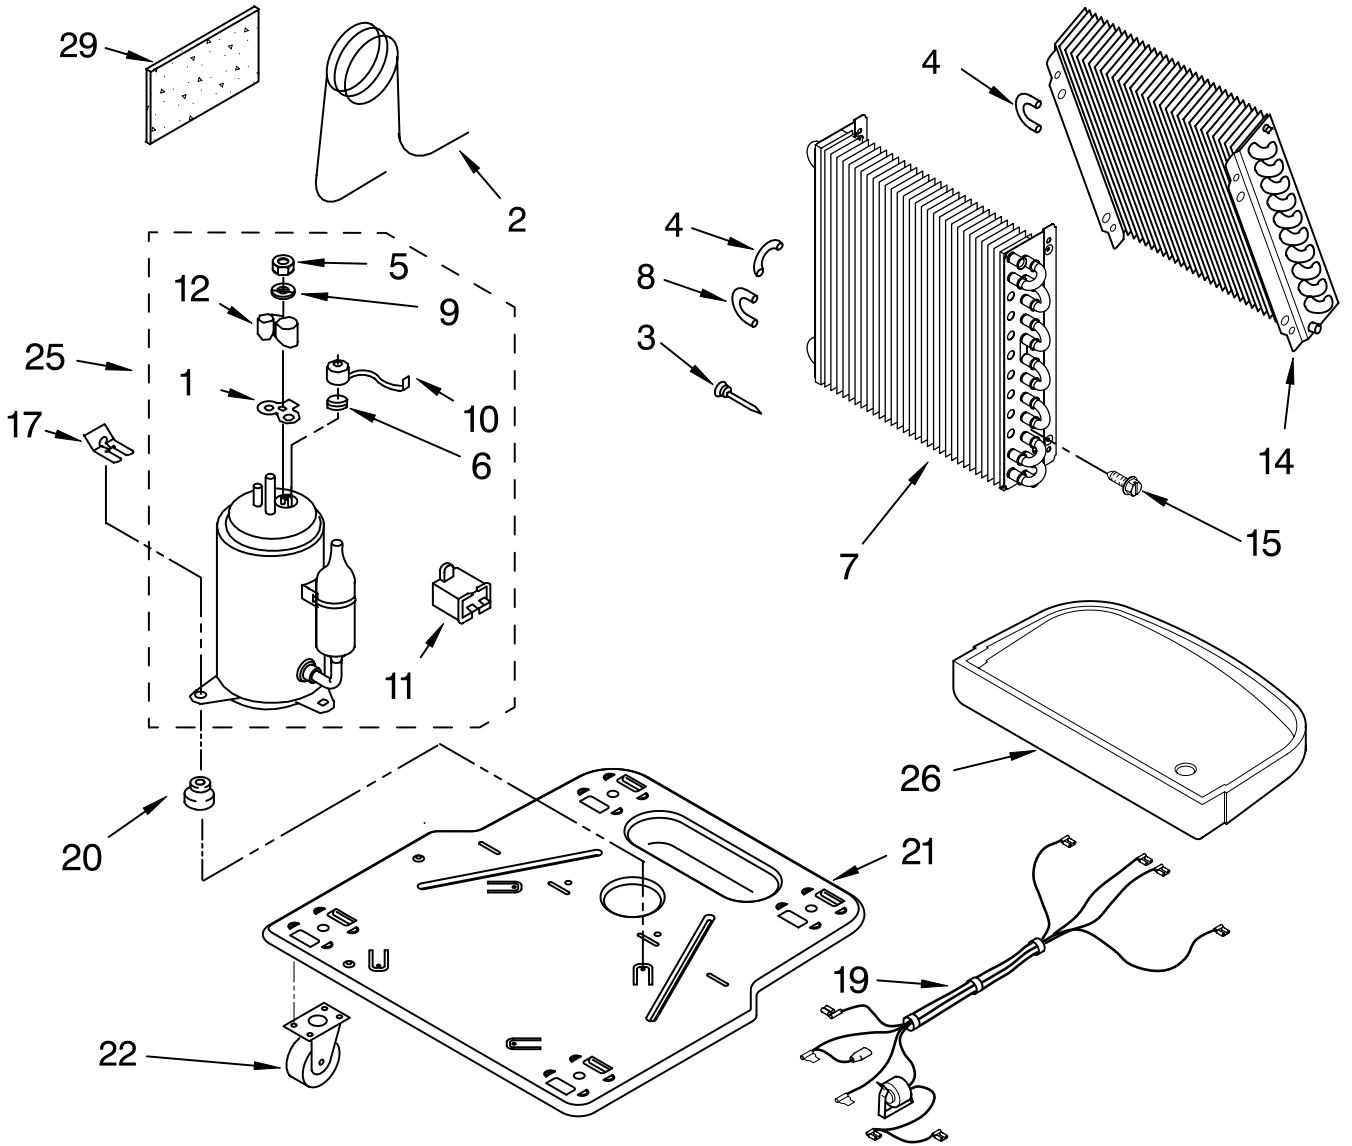

----- Manual continues below -----

AIR FLOW AND CONTROL PARTS

DEHUMIDIFIER

For Model: RD50CBM4

BY WHIRLPOOL CORPORATION

Literature Parts

Illus. No.	Part No.	DESCRIPTION
1	1187109	Wiring Diagram
	1187984	Use & Care Guide
2	1168670	Humidistat, Control
3	1187102	Assembly, Control Panel
4	1168687	Knob
5	488480	Screw, Sm #8 x 1/2
6	1183427	Bracket, Motor Panel,
7	1168758	Left Side
	1168759	Right Side
8	1187103	Escutcheon
9	1168781	Barrier, Bucket Fill Switch
10	1187418	Motor, Fan
11	1168661	Blade, Fan
12	1168681	Cover, Air System
13	1186480	Switch, Bucket Fill/Check
14	1159222	Screw, 8-18 x .295
15	1186735	Cord, Appliance
16	1168666	Plate, Orifice
17	488130	Nut
22	488937	Relief, Strain
23	1184946	Support, Air System
25	857547	Tie, Cable
26	1168752	Brace, Support
27	1157158	Screw, 8-18 X 3/8
28	1180634	Edge Guard

FOR ORDERING INFORMATION REFER TO PARTS PRICE LIST

UNIT PARTS

For Model: RD50CBM4

Illus. No.	Part No.	DESCRIPTION
1	1185793	Gasket, Terminal Cover
2	1168734	Tube, Restrictor (Length 30.00")
3	1162526	Strainer
4	708532	Bend, Return Evaporator
5	1186030	Nut, Hex
6	1185795	Spring
7	1187544	Condenser
8	708531	Bend, Return
9	1185794	Gasket, Nut

Illus. No.	Part No.	DESCRIPTION
10	1188186	Overload, Protector
11	1188137	Capacitor
12	1185792	Cover, Terminal
14	1185204	Evaporator
15	488480	Screw, 8 x 1/2 (4)
17	8011446	Clip, Compressor
19	1187734	Harness, Wire
20	950212	Grommet (3)
21	1186674	Base
22	1164241	Caster (4)

Illus. No.	Part No.	DESCRIPTION
Following Parts Not Illustrated and Optional Parts Not Included		
	484310	Epoxy, Tube (Aluminum Repair)
	505168	Tape, No Drip Valve, Access
	978025	1/4" Tube O.D.

Illus. No.	Part No.	DESCRIPTION
	978026	5/16" Tube O.D.
	978027	3/8" Tube O.D.
	978028	1/2" Tube O.D.
	978029	5/8" Tube O.D.
	978030	3/4" Tube O.D.
	978865BULK	Seal, Ring Access Valve (20 Pack)