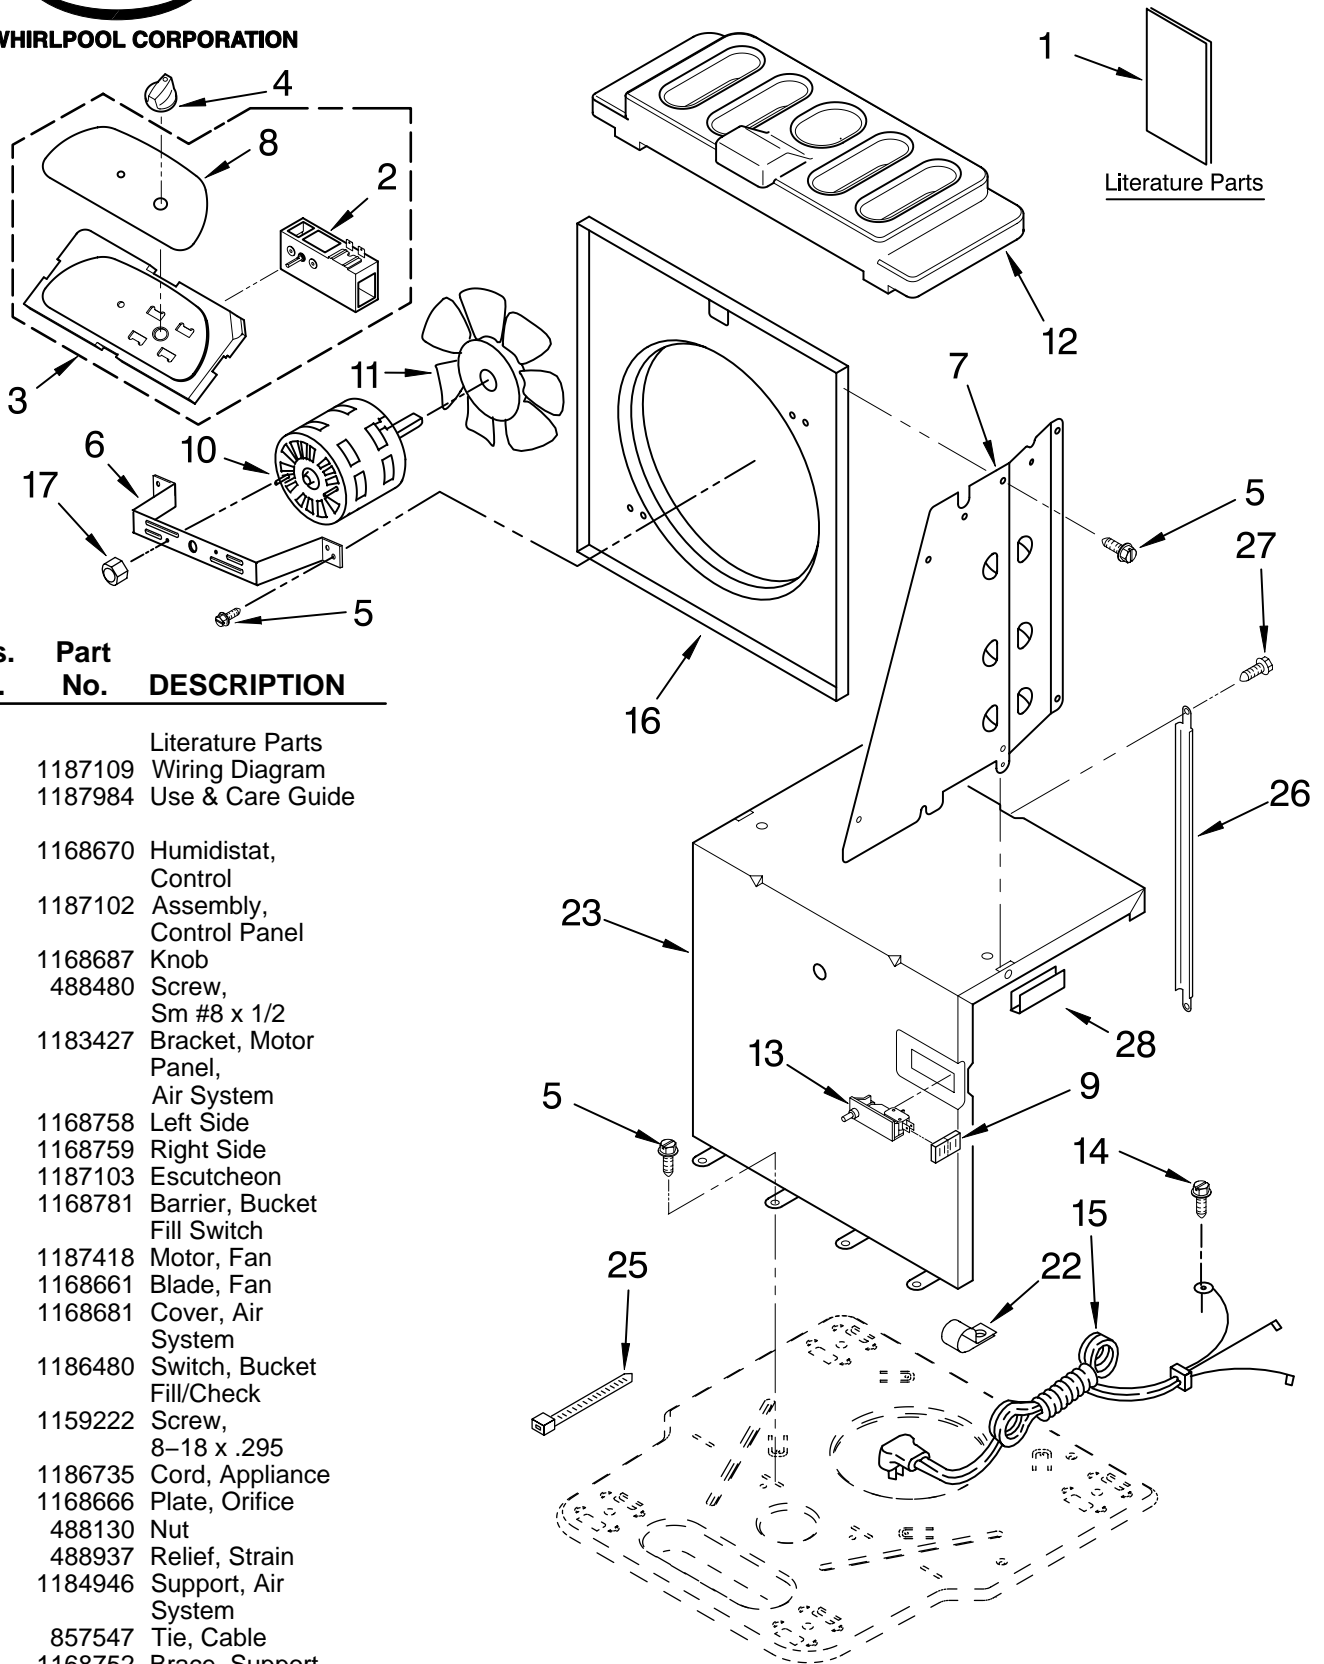

AIR FLOW AND CONTROL PARTS

For Model: RD50CBM4

DEHUMIDIFIER

BY WHIRLPOOL CORPORATION

Illus. No.	Part No.	DESCRIPTION
------------	----------	-------------

1	1187109	Wiring Diagram
	1187984	Use & Care Guide
2	1168670	Humidistat, Control
3	1187102	Assembly, Control Panel
4	1168687	Knob
5	488480	Screw, Sm #8 x 1/2
6	1183427	Bracket, Motor Panel,
7		Air System
	1168758	Left Side
	1168759	Right Side
8	1187103	Escutcheon
9	1168781	Barrier, Bucket Fill Switch
10	1187418	Motor, Fan
11	1168661	Blade, Fan
12	1168681	Cover, Air System
13	1186480	Switch, Bucket Fill/Check
14	1159222	Screw, 8-18 x .295
15	1186735	Cord, Appliance
16	1168666	Plate, Orifice
17	488130	Nut
22	488937	Relief, Strain
23	1184946	Support, Air System
25	857547	Tie, Cable
26	1168752	Brace, Support
27	1157158	Screw, 8-18 X 3/8
28	1180634	Edge Guard

FOR ORDERING INFORMATION REFER TO PARTS PRICE LIST

UNIT PARTS

For Model: RD50CBM4

Illus. No.	Part No.	DESCRIPTION
1	1185793	Gasket, Terminal Cover
2	1168734	Tube, Restrictor (Length 30.00")
3	1162526	Strainer
4	708532	Bend, Return Evaporator
5	1186030	Nut, Hex
6	1185795	Spring
7	1187544	Condenser
8	708531	Bend, Return
9	1185794	Gasket, Nut

Illus. No.	Part No.	DESCRIPTION
10	1188186	Overload, Protector
11	1188137	Capacitor
12	1185792	Cover, Terminal
14	1185204	Evaporator
15	488480	Screw, 8 x 1/2 (4)
17	8011446	Clip, Compressor
19	1187734	Harness, Wire
20	950212	Grommet (3)
21	1186674	Base
22	1164241	Caster (4)

CABINET PARTS

For Model: RD50CBM4

Illus. No.	Part No.	DESCRIPTION
1	1186822	Cabinet
3	1186430	Clip, Float
4	1168652	Cover, Top
5	1182059	Cover, Front
6	1172075	Float
8	1182080	Bucket, Condensate
10	1168744	Screw