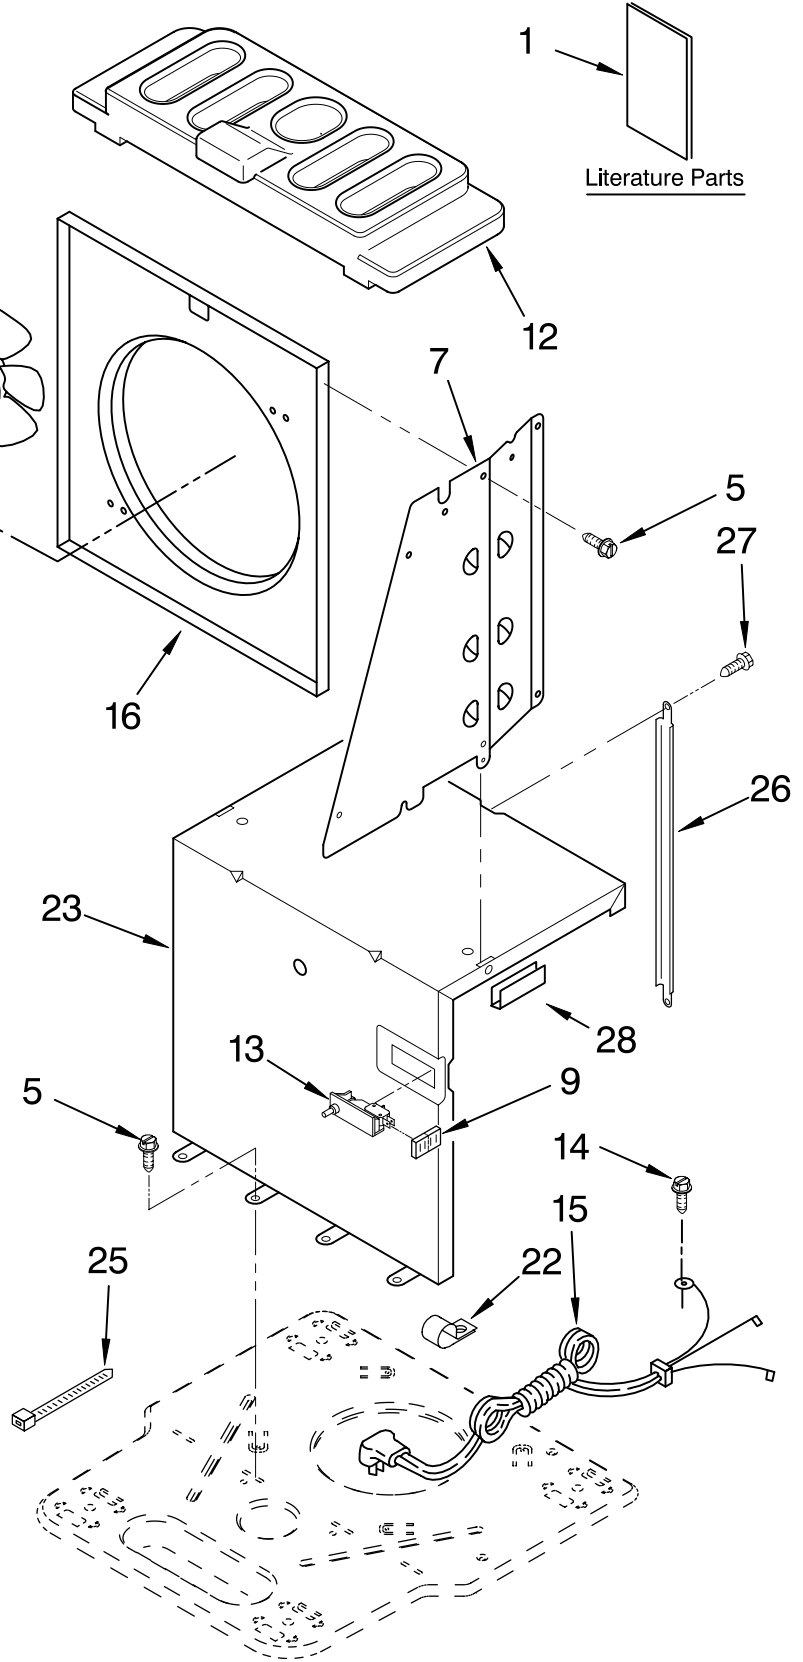

----- Manual continues below -----

AIR FLOW AND CONTROL PARTS

DEHUMIDIFIER

For Model: RD50CBM4

BY WHIRLPOOL CORPORATION

Literature Parts

Illus. No.	Part No.	DESCRIPTION
1	1187109	Wiring Diagram
	1187984	Use & Care Guide
2	1168670	Humidistat, Control
3	1187102	Assembly, Control Panel
4	1168687	Knob
5	488480	Screw, Sm #8 x 1/2
6	1183427	Bracket, Motor Panel,
7	1168758	Left Side
	1168759	Right Side
8	1187103	Escutcheon
9	1168781	Barrier, Bucket Fill Switch
10	1187418	Motor, Fan
11	1168661	Blade, Fan
12	1168681	Cover, Air System
13	1186480	Switch, Bucket Fill/Check
14	1159222	Screw, 8-18 x .295
15	1186735	Cord, Appliance
16	1168666	Plate, Orifice
17	488130	Nut
22	488937	Relief, Strain
23	1184946	Support, Air System
25	857547	Tie, Cable
26	1168752	Brace, Support
27	1157158	Screw, 8-18 X 3/8
28	1180634	Edge Guard

FOR ORDERING INFORMATION REFER TO PARTS PRICE LIST

UNIT PARTS

For Model: RD50CBM4

Illus. No.	Part No.	DESCRIPTION
1	1185793	Gasket, Terminal Cover
2	1168734	Tube, Restrictor (Length 30.00")
3	1162526	Strainer
4	708532	Bend, Return Evaporator
5	1186030	Nut, Hex
6	1185795	Spring
7	1187544	Condenser
8	708531	Bend, Return
9	1185794	Gasket, Nut

Illus. No.	Part No.	DESCRIPTION
10	1188186	Overload, Protector
11	1188137	Capacitor
12	1185792	Cover, Terminal
14	1185204	Evaporator
15	488480	Screw, 8 x 1/2 (4)
17	8011446	Clip, Compressor
19	1187734	Harness, Wire
20	950212	Grommet (3)
21	1186674	Base
22	1164241	Caster (4)

CABINET PARTS

For Model: RD50CBM4

Illus. No.	Part No.	DESCRIPTION
1	1186822	Cabinet
3	1186430	Clip, Float
4	1168652	Cover, Top
5	1182059	Cover, Front
6	1172075	Float
8	1182080	Bucket, Condensate
10	1168744	Screw