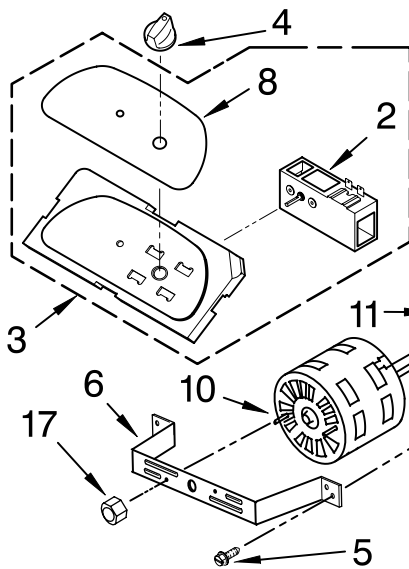

----- Manual continues below -----

AIR FLOW AND CONTROL PARTS

DEHUMIDIFIER

For Model: RD50CBM4

BY WHIRLPOOL CORPORATION

Literature Parts

Illus. No.	Part No.	DESCRIPTION
1	1187109	Wiring Diagram
	1187984	Use & Care Guide
2	1168670	Humidistat, Control
3	1187102	Assembly, Control Panel
4	1168687	Knob
5	488480	Screw, Sm #8 x 1/2
6	1183427	Bracket, Motor Panel,
7	1168758	Left Side
	1168759	Right Side
8	1187103	Escutcheon
9	1168781	Barrier, Bucket Fill Switch
10	1187418	Motor, Fan
11	1168661	Blade, Fan
12	1168681	Cover, Air System
13	1186480	Switch, Bucket Fill/Check
14	1159222	Screw, 8-18 x .295
15	1186735	Cord, Appliance
16	1168666	Plate, Orifice
17	488130	Nut
22	488937	Relief, Strain
23	1184946	Support, Air System
25	857547	Tie, Cable
26	1168752	Brace, Support
27	1157158	Screw, 8-18 X 3/8
28	1180634	Edge Guard

FOR ORDERING INFORMATION REFER TO PARTS PRICE LIST

UNIT PARTS

For Model: RD50CBM4

Illus. No.	Part No.	DESCRIPTION
1	1185793	Gasket, Terminal Cover
2	1168734	Tube, Restrictor (Length 30.00")
3	1162526	Strainer
4	708532	Bend, Return Evaporator
5	1186030	Nut, Hex
6	1185795	Spring
7	1187544	Condenser
8	708531	Bend, Return
9	1185794	Gasket, Nut

Illus. No.	Part No.	DESCRIPTION
10	1188186	Overload, Protector
11	1188137	Capacitor
12	1185792	Cover, Terminal
14	1185204	Evaporator
15	488480	Screw, 8 x 1/2 (4)
17	8011446	Clip, Compressor
19	1187734	Harness, Wire
20	950212	Grommet (3)
21	1186674	Base
22	1164241	Caster (4)

Illus. No.	Part No.	DESCRIPTION
Following Parts Not Illustrated and Optional Parts Not Included		
	484310	Epoxy, Tube (Aluminum Repair)
	505168	Tape, No Drip Valve, Access
	978025	1/4" Tube O.D.

Illus. No.	Part No.	DESCRIPTION
	978026	5/16" Tube O.D.
	978027	3/8" Tube O.D.
	978028	1/2" Tube O.D.
	978029	5/8" Tube O.D.
	978030	3/4" Tube O.D.
	978865BULK	Seal, Ring Access Valve (20 Pack)