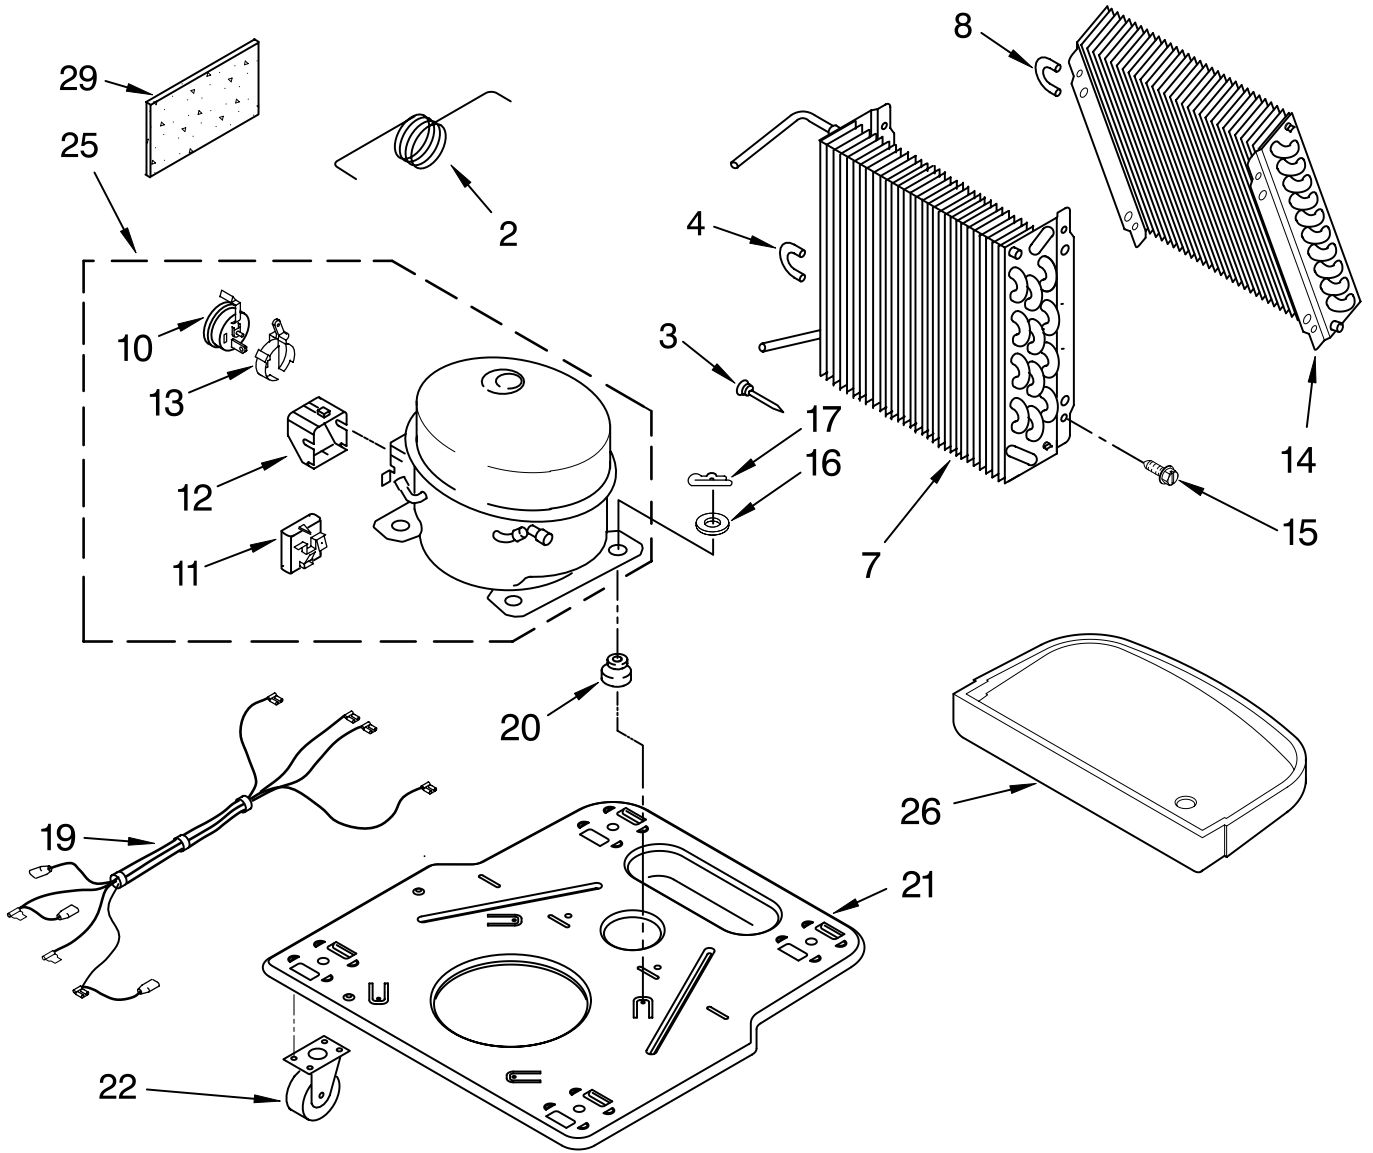

# AIR FLOW AND CONTROL PARTS

For Model: AD25BBL4

DEHUMIDIFIER

Illus. No.	Part No.	DESCRIPTION
1	LIT1186253 LIT1182965	Literature Parts Wiring Diagram Use & Care Guide
2	1168670	Humidistat, Control
3	1186201	Assembly, Control Panel
4	1168687	Knob
5	488480	Screw, Sm #8 x 1/2
6	1183427	Bracket, Motor Panel,
7	1168758 1168759	Air System Left Side Right Side
8	1168842	Escutcheon
9	1168781	Barrier, Bucket Fill Switch
10	1186209	Motor, Fan
11	1168731	Blade, Fan
12	1168681	Cover, Air System
13	1186480	Switch, Bucket Fill/Check
14	1159222	Screw, 8-18 X .295
15	1186198	Cord, Appliance
16	1168666	Plate, Orifice
17	488130	Nut
22	488937	Relief, Strain
23	1184946	Support, Air System
25	857547	Tie, Cable
26	1168752	Brace, Support
27	1157158	Screw, 8-18 X 3/8
28	1180634	Edge Guard

# UNIT PARTS

For Model: AD25BBL4

Illus. No.	Part No.	DESCRIPTION
2	1184271	Tube, Restrictor
3	1162526	Strainer
4	8031222	Bend, Return (5)
7	1184759	Condenser
8	708531	Bend, Return (2)
10	1184416	Overload, Protector
11	1184725	Relay, Start
12	1182781	Cover, Terminal
13	1184415	Retainer, Cover

# CABINET PARTS

For Model: AD25BBL4

Illus. No.	Part No.	DESCRIPTION
1	1168667	Cabinet
3	1186430	Clip, Float
4	1168652	Cover, Top
5	1182600	Cover, Front
6	1172075	Float
8	1182080	Bucket, Condensate
10	1168744	Screw