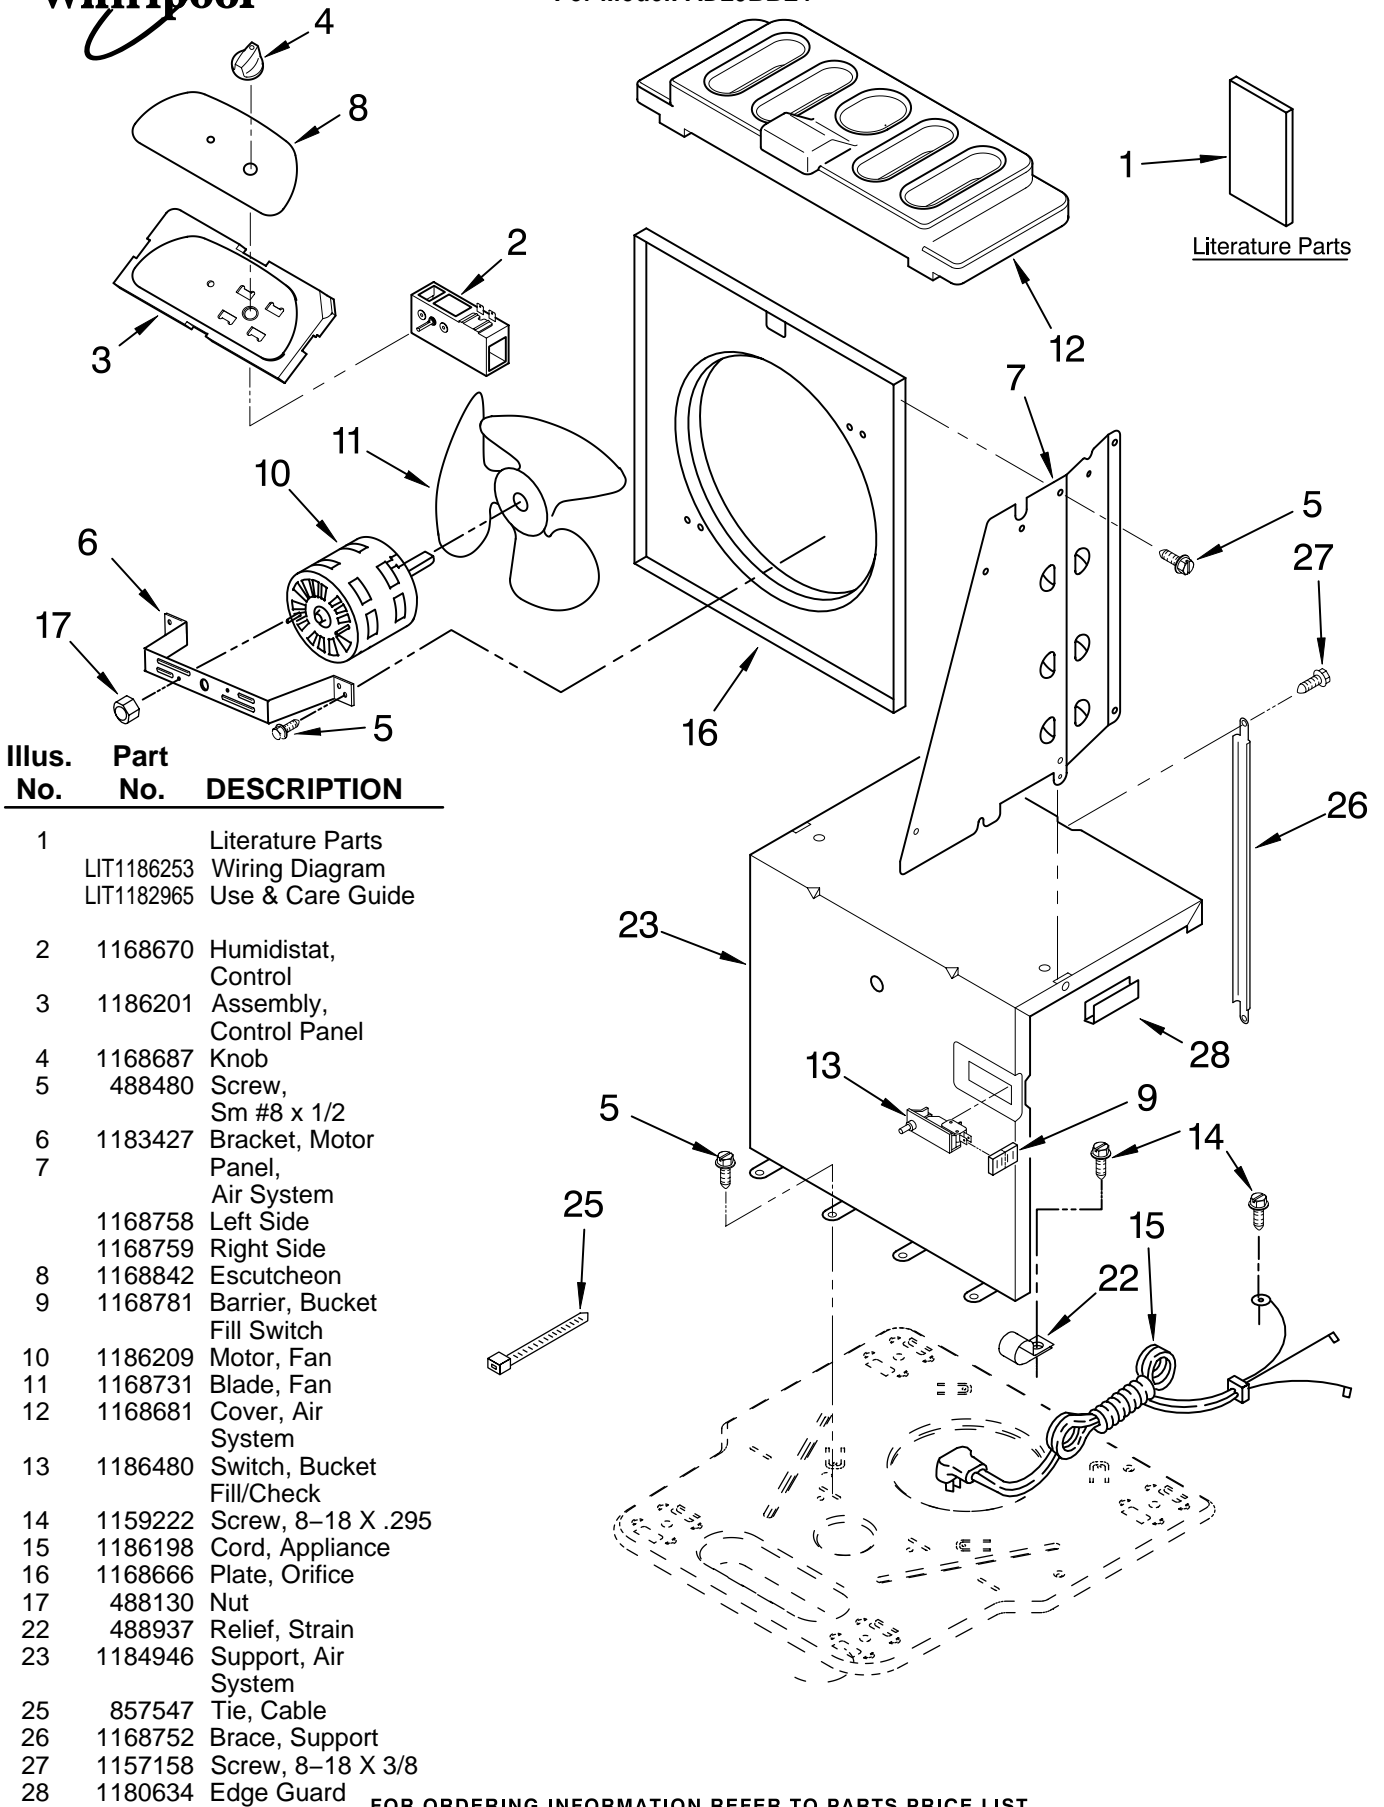

# WHIRLPOOL AD25BBL5 Owner's Manual

[Shop genuine replacement parts for WHIRLPOOL  
AD25BBL5](#)

[Find Your WHIRLPOOL Dehumidifier Parts - Select From 309 Models](#)

----- Manual continues below -----

# AIR FLOW AND CONTROL PARTS

For Model: AD25BBL4

DEHUMIDIFIER

Illus. No.	Part No.	DESCRIPTION
1	LIT1186253 LIT1182965	Literature Parts Wiring Diagram Use & Care Guide
2	1168670	Humidistat, Control
3	1186201	Assembly, Control Panel
4	1168687	Knob
5	488480	Screw, Sm #8 x 1/2
6	1183427	Bracket, Motor Panel,
7	1168758 1168759	Air System Left Side Right Side
8	1168842	Escutcheon
9	1168781	Barrier, Bucket Fill Switch
10	1186209	Motor, Fan
11	1168731	Blade, Fan
12	1168681	Cover, Air System
13	1186480	Switch, Bucket Fill/Check
14	1159222	Screw, 8-18 X .295
15	1186198	Cord, Appliance
16	1168666	Plate, Orifice
17	488130	Nut
22	488937	Relief, Strain
23	1184946	Support, Air System
25	857547	Tie, Cable
26	1168752	Brace, Support
27	1157158	Screw, 8-18 X 3/8
28	1180634	Edge Guard

# UNIT PARTS

For Model: AD25BBL4

Illus. No.	Part No.	DESCRIPTION
2	1184271	Tube, Restrictor
3	1162526	Strainer
4	8031222	Bend, Return (5)
7	1184759	Condenser
8	708531	Bend, Return (2)
10	1184416	Overload, Protector
11	1184725	Relay, Start
12	1182781	Cover, Terminal
13	1184415	Retainer, Cover

# CABINET PARTS

For Model: AD25BBL4

Illus. No.	Part No.	DESCRIPTION
1	1168667	Cabinet
3	1186430	Clip, Float
4	1168652	Cover, Top
5	1182600	Cover, Front
6	1172075	Float
8	1182080	Bucket, Condensate
10	1168744	Screw