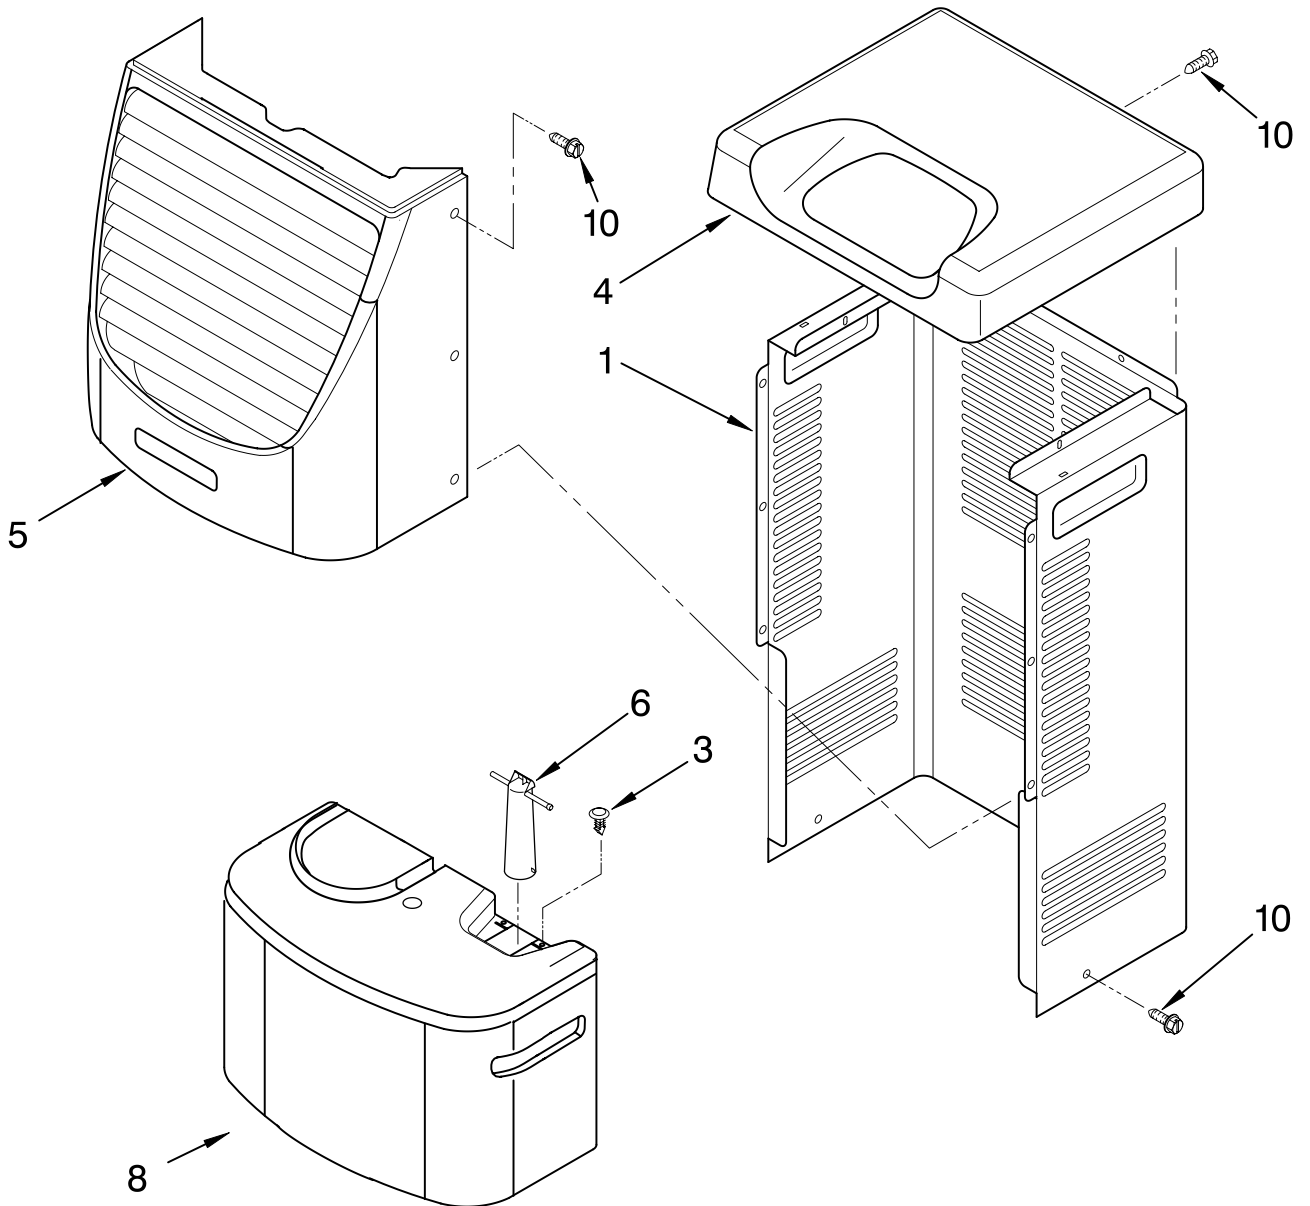

# CABINET PARTS

For Model: AD25BBL4

Illus. No.	Part No.	DESCRIPTION
1	1168667	Cabinet
3	1186430	Clip, Float
4	1168652	Cover, Top
5	1182600	Cover, Front
6	1172075	Float
8	1182080	Bucket, Condensate
10	1168744	Screw