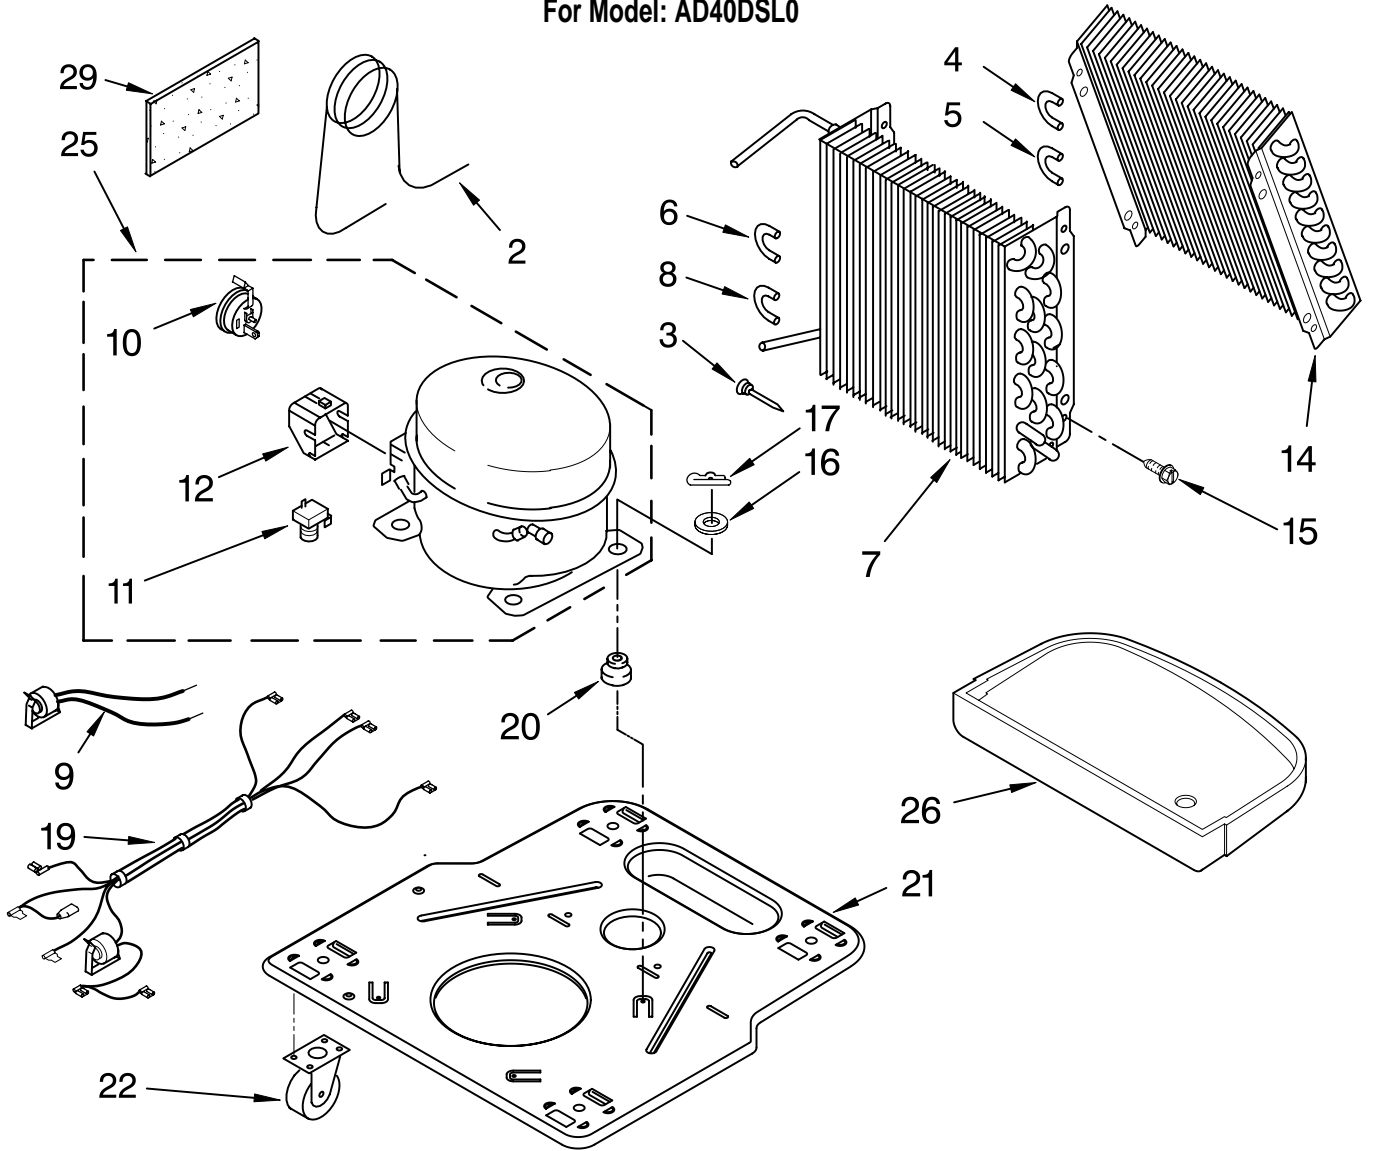

----- Manual continues below -----

AIR FLOW AND CONTROL PARTS

DEHUMIDIFIER

For Model: AD40DSL0

Literature Parts

Illus. No.	Part No.	DESCRIPTION
1	LIT1183938 LIT1182965	Literature Parts Wiring Diagram Use & Care Guide
2	1168670	Humidistat, Control
3	1184979	Assembly, Control Panel
4	1168687	Knob
5	488480	Screw, Sm #8 x 1/2
6	1183427	Bracket, Motor Panel,
7	1168758 1168759	Air System Left Side Right Side
8	1168843	Escutcheon
9	1168781	Barrier, Bucket Fill Switch
10	1183425	Motor, Fan
11	1168731	Blade, Fan
12	1168681	Cover, Air System
13	1185790	Switch, Bucket Fill/Check
14	1159222	Screw, 8-18 x .295
15	1168703	Cord, Appliance
16	1168666	Plate, Orifice
17	488130	Nut
22	1180504	Relief, Strain
23	1184946	Support, Air System
25	857547	Tie, Cable
26	1168752	Brace, Support
27	1157158	Screw, 8-18 X 3/8
28	1180634	Edge Guard

UNIT PARTS

For Model: AD40DSL0

Illus. No.	Part No.	DESCRIPTION
2	1168677	Tube, Restrictor (Length 36.00")
3	1162526	Strainer
4	708532	Bend, Return (7)
5	708531	Bend, Return (1)
6	8031223	Bend, Return (9)
7	1184766	Condenser
8	8031222	Bend, Return (1)
9	1168777	Deicer, Bimetal
10	1182783	Overload, Protector

Illus. No.	Part No.	DESCRIPTION
11	950058	Relay, Start
12	1182781	Cover, Terminal
14	1184995	Evaporator
15	488480	Screw, 8 x 1/2 (4)
16	680975	Washer
17	24364001	Clip, Compressor
19	1168701	Harness, Wire
20	1168722	Grommet (4)
21	1168654	Base
22	1164241	Caster (4)

Illus. No.	Part No.	DESCRIPTION
Following Parts Not Illustrated and Optional Parts Not Included		
	484310	Epoxy, Tube (Aluminum Repair)
	505168	Tape, No Drip Valve, Access
	978025	1/4" Tube O.D.

Illus. No.	Part No.	DESCRIPTION
	978026	5/16" Tube O.D.
	978027	3/8" Tube O.D.
	978028	1/2" Tube O.D.
	978029	5/8" Tube O.D.
	978030	3/4" Tube O.D.
	978865	Seal, Ring Access Valve (20 Pack)