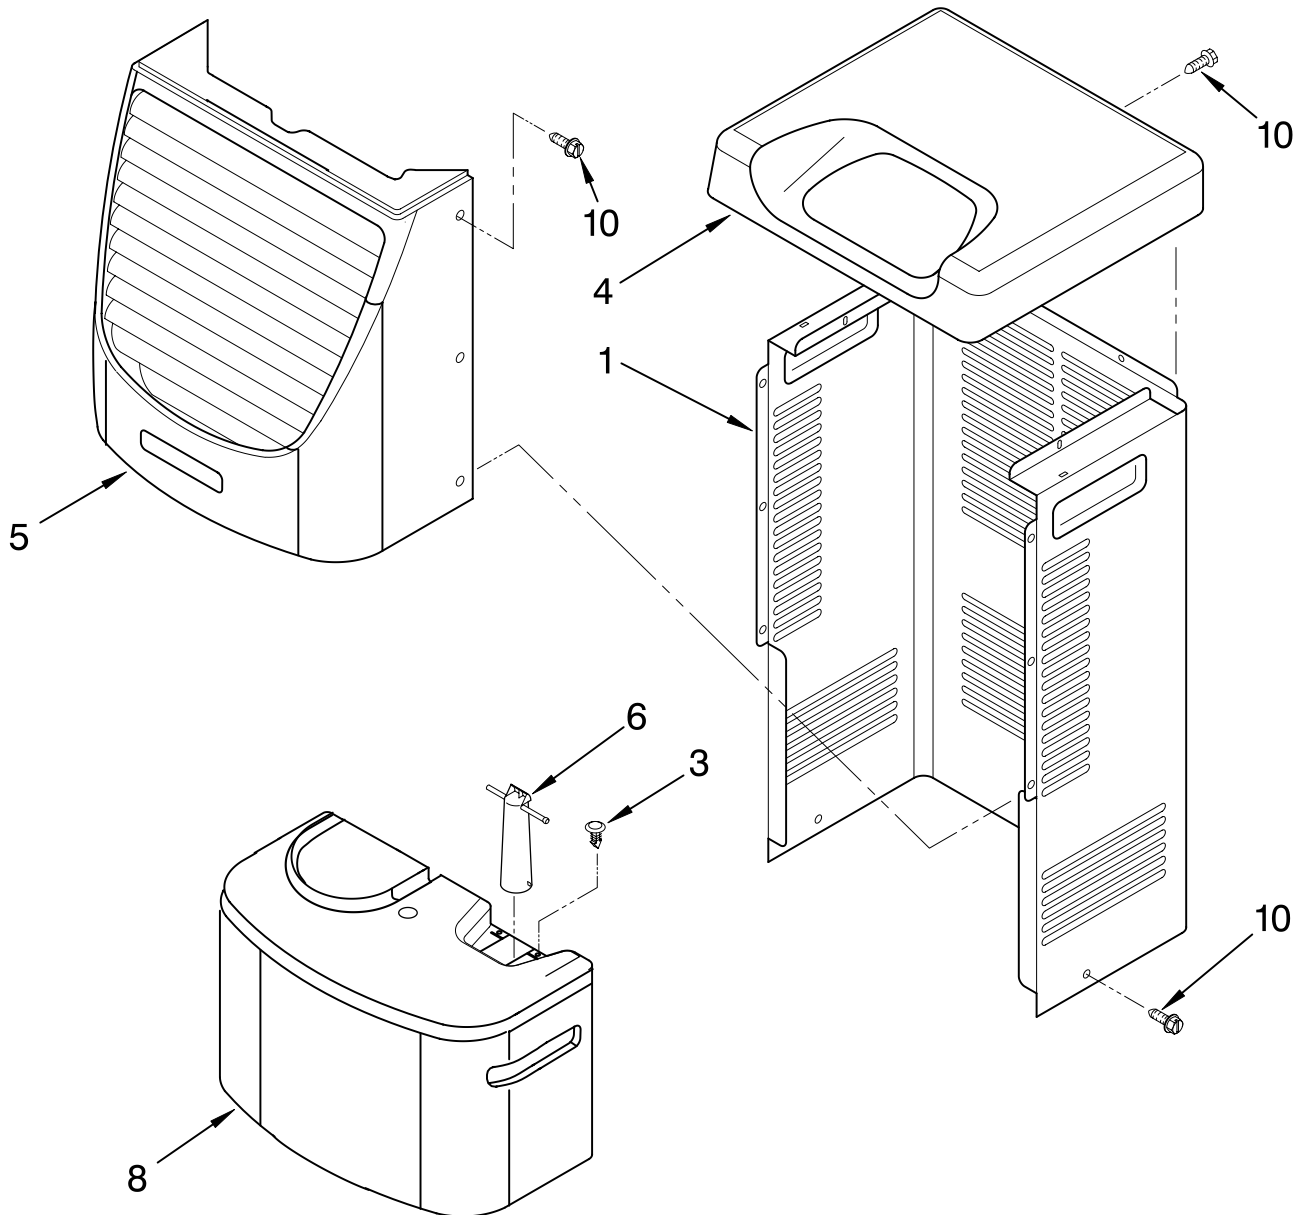

----- Manual continues below -----

AIR FLOW AND CONTROL PARTS

DEHUMIDIFIER

For Model: AD40DSL0

Literature Parts

Illus. No.	Part No.	DESCRIPTION
1	LIT1183938 LIT1182965	Literature Parts Wiring Diagram Use & Care Guide
2	1168670	Humidistat, Control
3	1184979	Assembly, Control Panel
4	1168687	Knob
5	488480	Screw, Sm #8 x 1/2
6	1183427	Bracket, Motor Panel,
7	1168758 1168759	Air System Left Side Right Side
8	1168843	Escutcheon
9	1168781	Barrier, Bucket Fill Switch
10	1183425	Motor, Fan
11	1168731	Blade, Fan
12	1168681	Cover, Air System
13	1185790	Switch, Bucket Fill/Check
14	1159222	Screw, 8-18 x .295
15	1168703	Cord, Appliance
16	1168666	Plate, Orifice
17	488130	Nut
22	1180504	Relief, Strain
23	1184946	Support, Air System
25	857547	Tie, Cable
26	1168752	Brace, Support
27	1157158	Screw, 8-18 X 3/8
28	1180634	Edge Guard

UNIT PARTS

For Model: AD40DSL0

Illus. No.	Part No.	DESCRIPTION
2	1168677	Tube, Restrictor (Length 36.00")
3	1162526	Strainer
4	708532	Bend, Return (7)
5	708531	Bend, Return (1)
6	8031223	Bend, Return (9)
7	1184766	Condenser
8	8031222	Bend, Return (1)
9	1168777	Deicer, Bimetal
10	1182783	Overload, Protector

Illus. No.	Part No.	DESCRIPTION
11	950058	Relay, Start
12	1182781	Cover, Terminal
14	1184995	Evaporator
15	488480	Screw, 8 x 1/2 (4)
16	680975	Washer
17	24364001	Clip, Compressor
19	1168701	Harness, Wire
20	1168722	Grommet (4)
21	1168654	Base
22	1164241	Caster (4)

Illus. No.	Part No.	DESCRIPTION
25	1182779	Compressor, (Complete Assembly)
26	1168761	Pan, Drain
29	1184625	Insulation (Restrictor Tube)

REFRIGERANT CHARGE

7.60 oz.

CABINET PARTS

For Model: AD40DSL0

Illus. No.	Part No.	DESCRIPTION
1	1168667	Cabinet
3	1168762	Clip, Float
4	1168652	Cover, Top
5	1182061	Cover, Front
6	1172075	Float
8	1182080	Bucket, Condensate
10	1168744	Screw