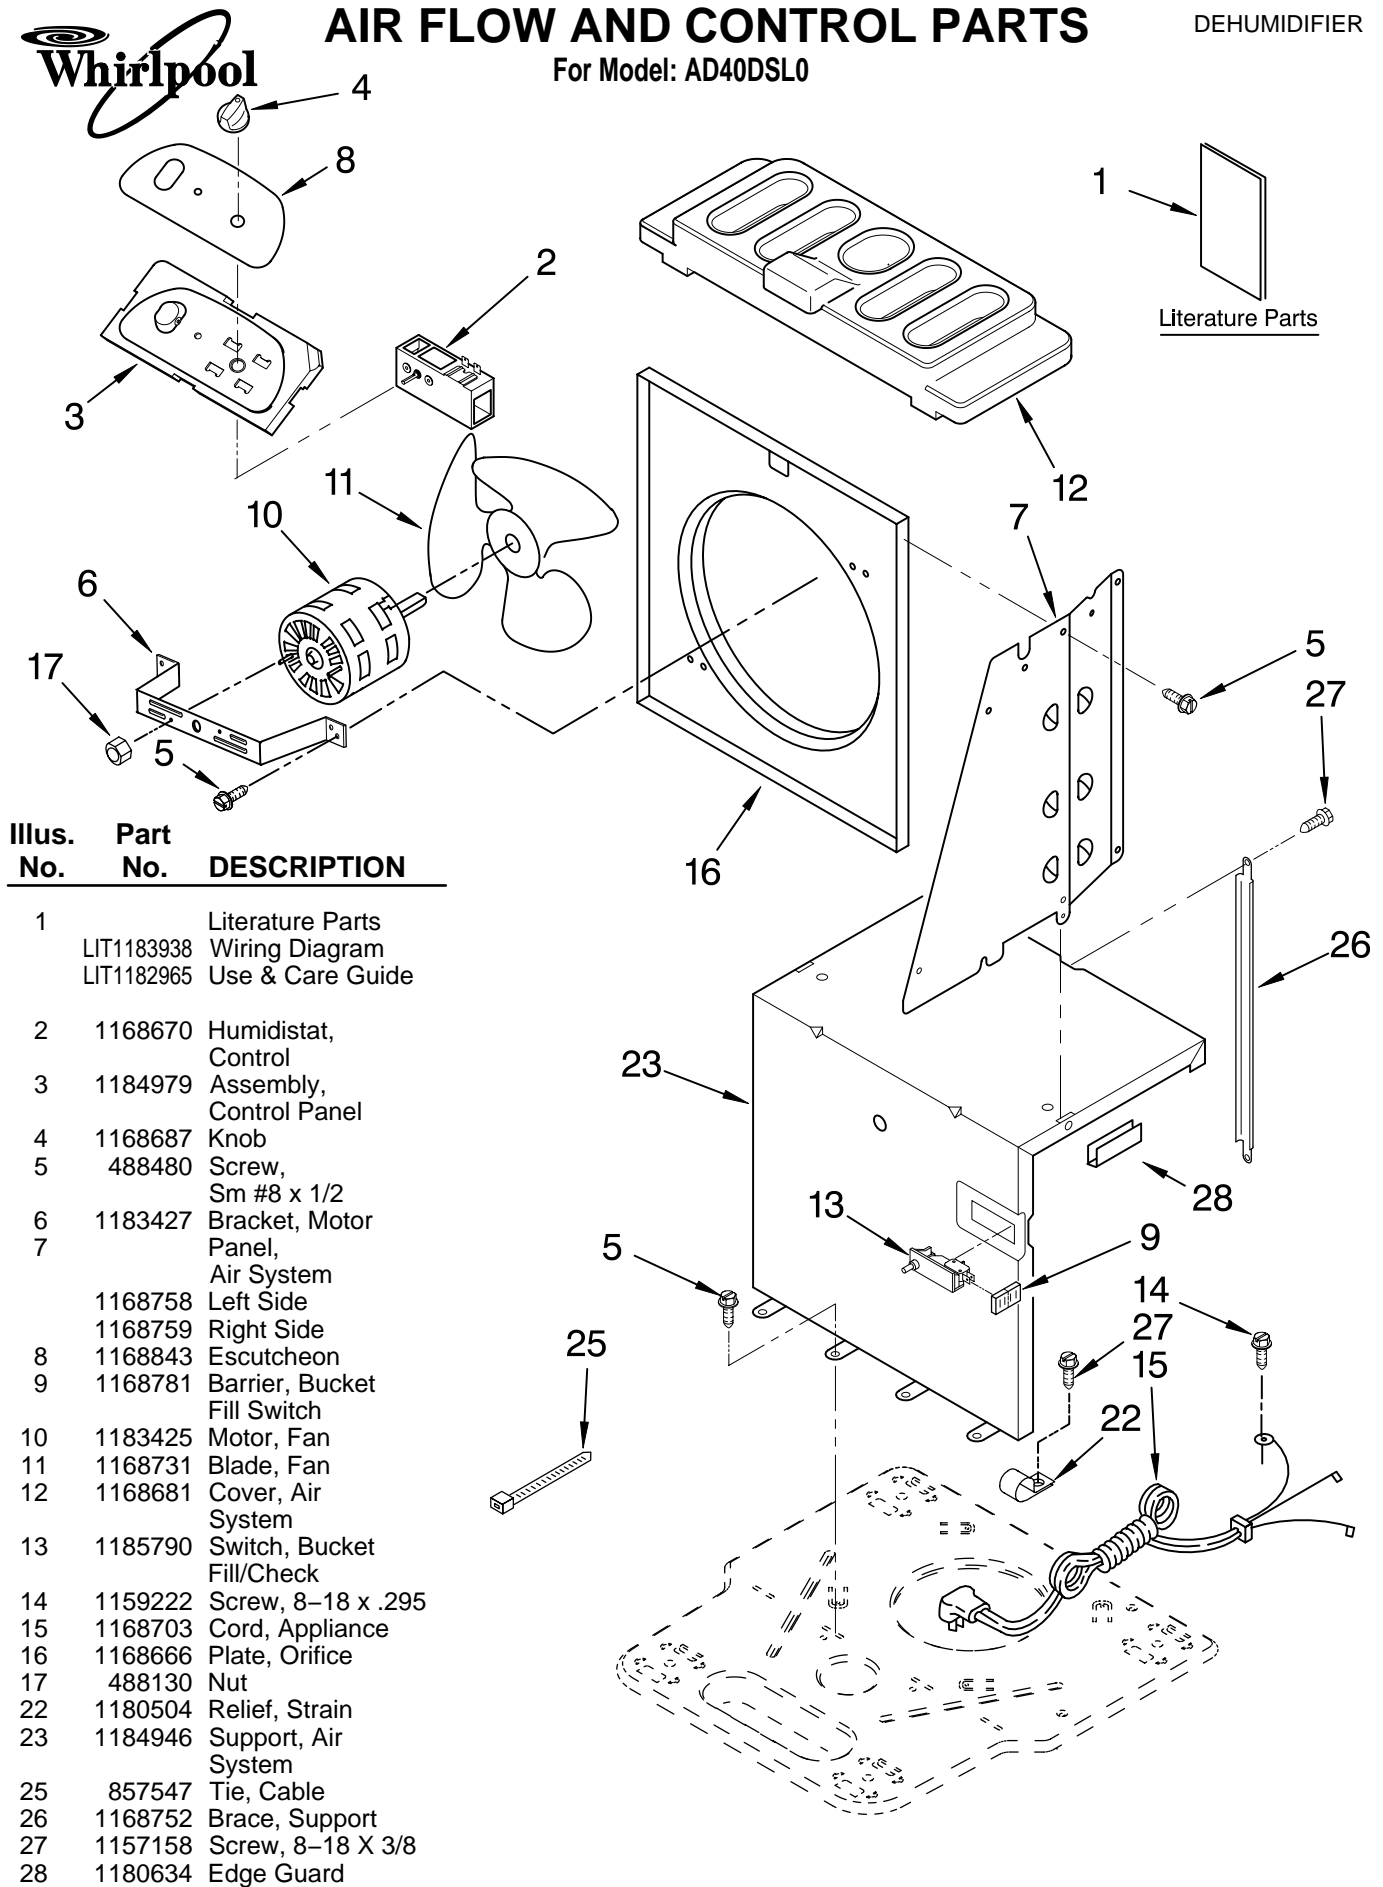

----- Manual continues below -----

AIR FLOW AND CONTROL PARTS

DEHUMIDIFIER

For Model: AD40DSL0

Literature Parts

Illus. No.	Part No.	DESCRIPTION
1	LIT1183938 LIT1182965	Literature Parts Wiring Diagram Use & Care Guide
2	1168670	Humidistat, Control
3	1184979	Assembly, Control Panel
4	1168687	Knob
5	488480	Screw, Sm #8 x 1/2
6	1183427	Bracket, Motor Panel,
7	1168758 1168759	Air System Left Side Right Side
8	1168843	Escutcheon
9	1168781	Barrier, Bucket Fill Switch
10	1183425	Motor, Fan
11	1168731	Blade, Fan
12	1168681	Cover, Air System
13	1185790	Switch, Bucket Fill/Check
14	1159222	Screw, 8-18 x .295
15	1168703	Cord, Appliance
16	1168666	Plate, Orifice
17	488130	Nut
22	1180504	Relief, Strain
23	1184946	Support, Air System
25	857547	Tie, Cable
26	1168752	Brace, Support
27	1157158	Screw, 8-18 X 3/8
28	1180634	Edge Guard

UNIT PARTS

For Model: AD40DSL0

Illus. No.	Part No.	DESCRIPTION
2	1168677	Tube, Restrictor (Length 36.00")
3	1162526	Strainer
4	708532	Bend, Return (7)
5	708531	Bend, Return (1)
6	8031223	Bend, Return (9)
7	1184766	Condenser
8	8031222	Bend, Return (1)
9	1168777	Deicer, Bimetal
10	1182783	Overload, Protector

Illus. No.	Part No.	DESCRIPTION
11	950058	Relay, Start
12	1182781	Cover, Terminal
14	1184995	Evaporator
15	488480	Screw, 8 x 1/2 (4)
16	680975	Washer
17	24364001	Clip, Compressor
19	1168701	Harness, Wire
20	1168722	Grommet (4)
21	1168654	Base
22	1164241	Caster (4)

Illus. No.	Part No.	DESCRIPTION
Following Parts Not Illustrated and Optional Parts Not Included		
	484310	Epoxy, Tube (Aluminum Repair)
	505168	Tape, No Drip Valve, Access
	978025	1/4" Tube O.D.

Illus. No.	Part No.	DESCRIPTION
	978026	5/16" Tube O.D.
	978027	3/8" Tube O.D.
	978028	1/2" Tube O.D.
	978029	5/8" Tube O.D.
	978030	3/4" Tube O.D.
	978865	Seal, Ring Access Valve (20 Pack)