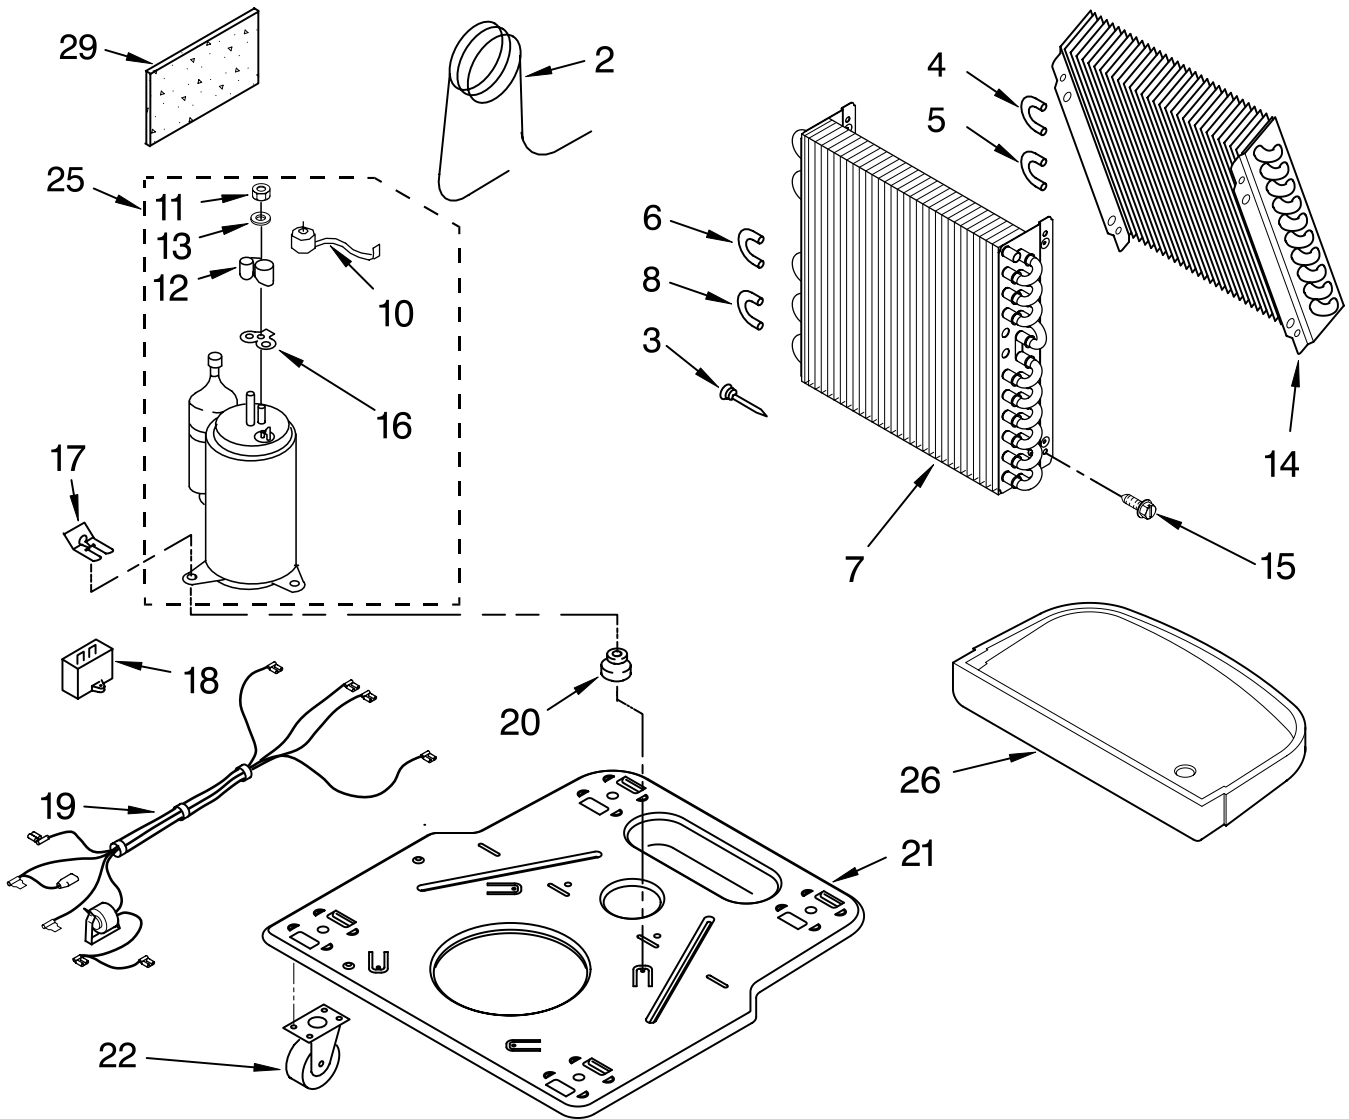

AIR FLOW AND CONTROL PARTS

For Model: AD40DSL4

DEHUMIDIFIER

Illus. No.	Part No.	DESCRIPTION
1	LIT1186972 LIT1182965	Literature Parts Wiring Diagram Use & Care Guide
2	1168670	Humidistat, Control
3	1186203	Assembly, Control Panel
4	1168687	Knob
5	488480	Screw, Sm #8 x 1/2
6	1183427	Bracket, Motor Panel, Air System
7	1168758 1168759	Left Side Right Side
8	1168843	Escutcheon
9	1168781	Barrier, Bucket Fill Switch
10	1187004	Motor, Fan
11	1168731	Blade, Fan
12	1168681	Cover, Air System
13	1186480	Switch, Bucket Fill/Check
14	1159222	Screw, 8-18 x .295
15	1186735	Cord, Appliance
16	1168666	Plate, Orifice
17	488130	Nut
22	488937	Relief, Strain
23	1184946	Support, Air System
25	857547	Tie, Cable
26	1168752	Brace, Support
27	1157158	Screw, 8-18 X 3/8
28	1180634	Edge Guard

FOR ORDERING INFORMATION REFER TO PARTS PRICE LIST

UNIT PARTS

For Model: AD40DSL4

Illus. No.	Part No.	DESCRIPTION
2	1186761	Tube, Restrictor (Length 44.00")
3	1162526	Strainer
4	708532	Bend, Return (7)
5	708531	Bend, Return (1)
6	8031223	Bend, Return (9)
7	1186752	Condenser
8	8031222	Bend, Return (1)
10	1186982	Overload, Protector
11	1186128	Nut, Terminal Cover

Illus. No.	Part No.	DESCRIPTION
12	1184748	Cover, Terminal
13	1182120	Gasket, Nut
14	1186754	Evaporator
15	488480	Screw, 8 x 1/2 (4)
16	1182118	Gasket, Terminal Cover
17	8011446	Clip, Compressor
18	1187008	Capacitor
19	1187006	Harness, Wire (With De-Icer)
20	1186709	Grommet (3)
21	1186674	Base

CABINET PARTS

For Model: AD40DSL4

Illus. No.	Part No.	DESCRIPTION
1	1186822	Cabinet
3	1186430	Clip, Float
4	1168652	Cover, Top
5	1182061	Cover, Front
6	1172075	Float
8	1182080	Bucket, Condensate
10	1168744	Screw