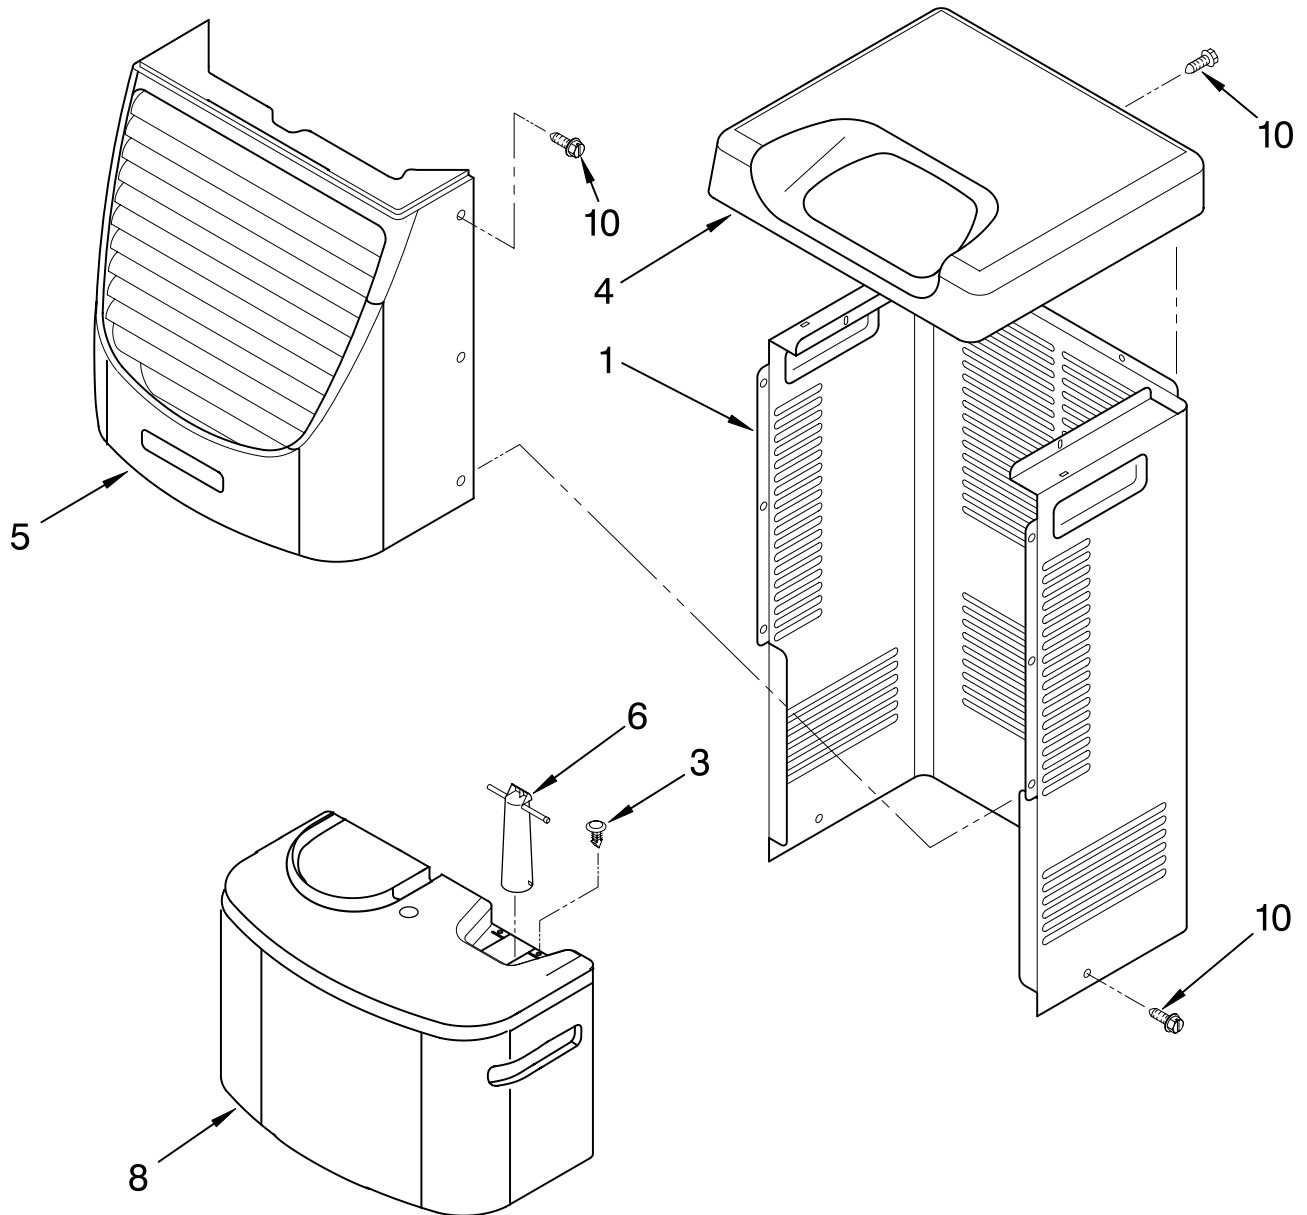

AIR FLOW AND CONTROL PARTS

For Model: AD40DSL4

DEHUMIDIFIER

Illus. No.	Part No.	DESCRIPTION
1	LIT1186972 LIT1182965	Literature Parts Wiring Diagram Use & Care Guide
2	1168670	Humidistat, Control
3	1186203	Assembly, Control Panel
4	1168687	Knob
5	488480	Screw, Sm #8 x 1/2
6	1183427	Bracket, Motor Panel, Air System
7	1168758 1168759	Left Side Right Side
8	1168843	Escutcheon
9	1168781	Barrier, Bucket Fill Switch
10	1187004	Motor, Fan
11	1168731	Blade, Fan
12	1168681	Cover, Air System
13	1186480	Switch, Bucket Fill/Check
14	1159222	Screw, 8-18 x .295
15	1186735	Cord, Appliance
16	1168666	Plate, Orifice
17	488130	Nut
22	488937	Relief, Strain
23	1184946	Support, Air System
25	857547	Tie, Cable
26	1168752	Brace, Support
27	1157158	Screw, 8-18 X 3/8
28	1180634	Edge Guard

Illus. No.	Part No.	DESCRIPTION
12	1184748	Cover, Terminal
13	1182120	Gasket, Nut
14	1186754	Evaporator
15	488480	Screw, 8 x 1/2 (4)
16	1182118	Gasket, Terminal Cover
17	8011446	Clip, Compressor
18	1187008	Capacitor
19	1187006	Harness, Wire (With De-Icer)
20	1186709	Grommet (3)
21	1186674	Base

Illus. No.	Part No.	DESCRIPTION
22	1164241	Caster (4)
25	1186705	Compressor, (Complete Assembly)
26	1168761	Pan, Drain
29	1184625	Insulation (Restrictor Tube)

REFRIGERANT CHARGE

7.50 oz.

FOR ORDERING INFORMATION REFER TO PARTS PRICE LIST

CABINET PARTS

For Model: AD40DSL4

Illus. No.	Part No.	DESCRIPTION
1	1186822	Cabinet
3	1186430	Clip, Float
4	1168652	Cover, Top
5	1182061	Cover, Front
6	1172075	Float
8	1182080	Bucket, Condensate
10	1168744	Screw