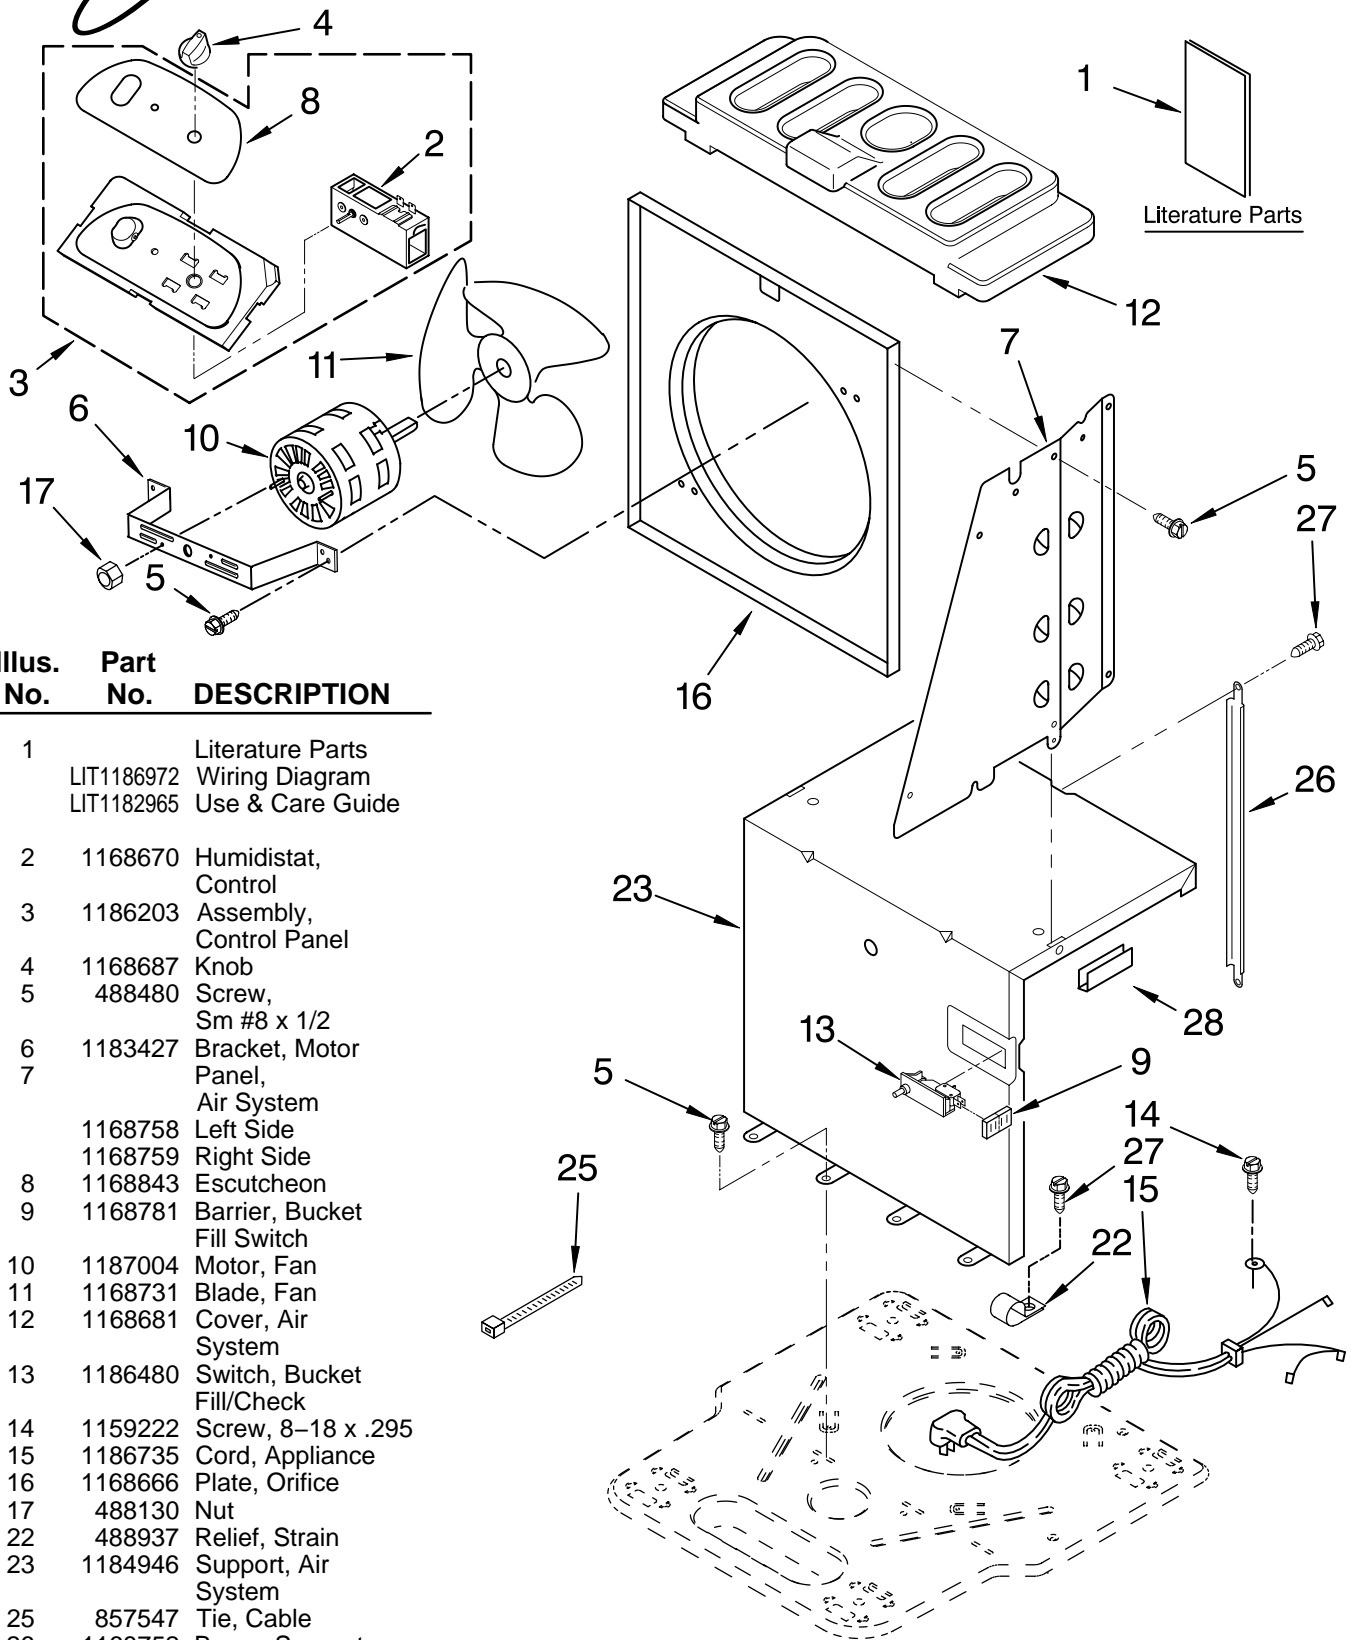

AIR FLOW AND CONTROL PARTS

For Model: AD40DSL4

DEHUMIDIFIER

Illus. No.	Part No.	DESCRIPTION
1	LIT1186972 LIT1182965	Literature Parts Wiring Diagram Use & Care Guide
2	1168670	Humidistat, Control
3	1186203	Assembly, Control Panel
4	1168687	Knob
5	488480	Screw, Sm #8 x 1/2
6	1183427	Bracket, Motor Panel, Air System
7	1168758 1168759	Left Side Right Side
8	1168843	Escutcheon
9	1168781	Barrier, Bucket Fill Switch
10	1187004	Motor, Fan
11	1168731	Blade, Fan
12	1168681	Cover, Air System
13	1186480	Switch, Bucket Fill/Check
14	1159222	Screw, 8-18 x .295
15	1186735	Cord, Appliance
16	1168666	Plate, Orifice
17	488130	Nut
22	488937	Relief, Strain
23	1184946	Support, Air System
25	857547	Tie, Cable
26	1168752	Brace, Support
27	1157158	Screw, 8-18 X 3/8
28	1180634	Edge Guard

FOR ORDERING INFORMATION REFER TO PARTS PRICE LIST

UNIT PARTS

For Model: AD40DSL4

Illus. No.	Part No.	DESCRIPTION
2	1186761	Tube, Restrictor (Length 44.00")
3	1162526	Strainer
4	708532	Bend, Return (7)
5	708531	Bend, Return (1)
6	8031223	Bend, Return (9)
7	1186752	Condenser
8	8031222	Bend, Return (1)
10	1186982	Overload, Protector
11	1186128	Nut, Terminal Cover

Illus. No.	Part No.	DESCRIPTION
12	1184748	Cover, Terminal
13	1182120	Gasket, Nut
14	1186754	Evaporator
15	488480	Screw, 8 x 1/2 (4)
16	1182118	Gasket, Terminal Cover
17	8011446	Clip, Compressor
18	1187008	Capacitor
19	1187006	Harness, Wire (With De-Icer)
20	1186709	Grommet (3)
21	1186674	Base

CABINET PARTS

For Model: AD40DSL4

Illus. No.	Part No.	DESCRIPTION
1	1186822	Cabinet
3	1186430	Clip, Float
4	1168652	Cover, Top
5	1182061	Cover, Front
6	1172075	Float
8	1182080	Bucket, Condensate
10	1168744	Screw