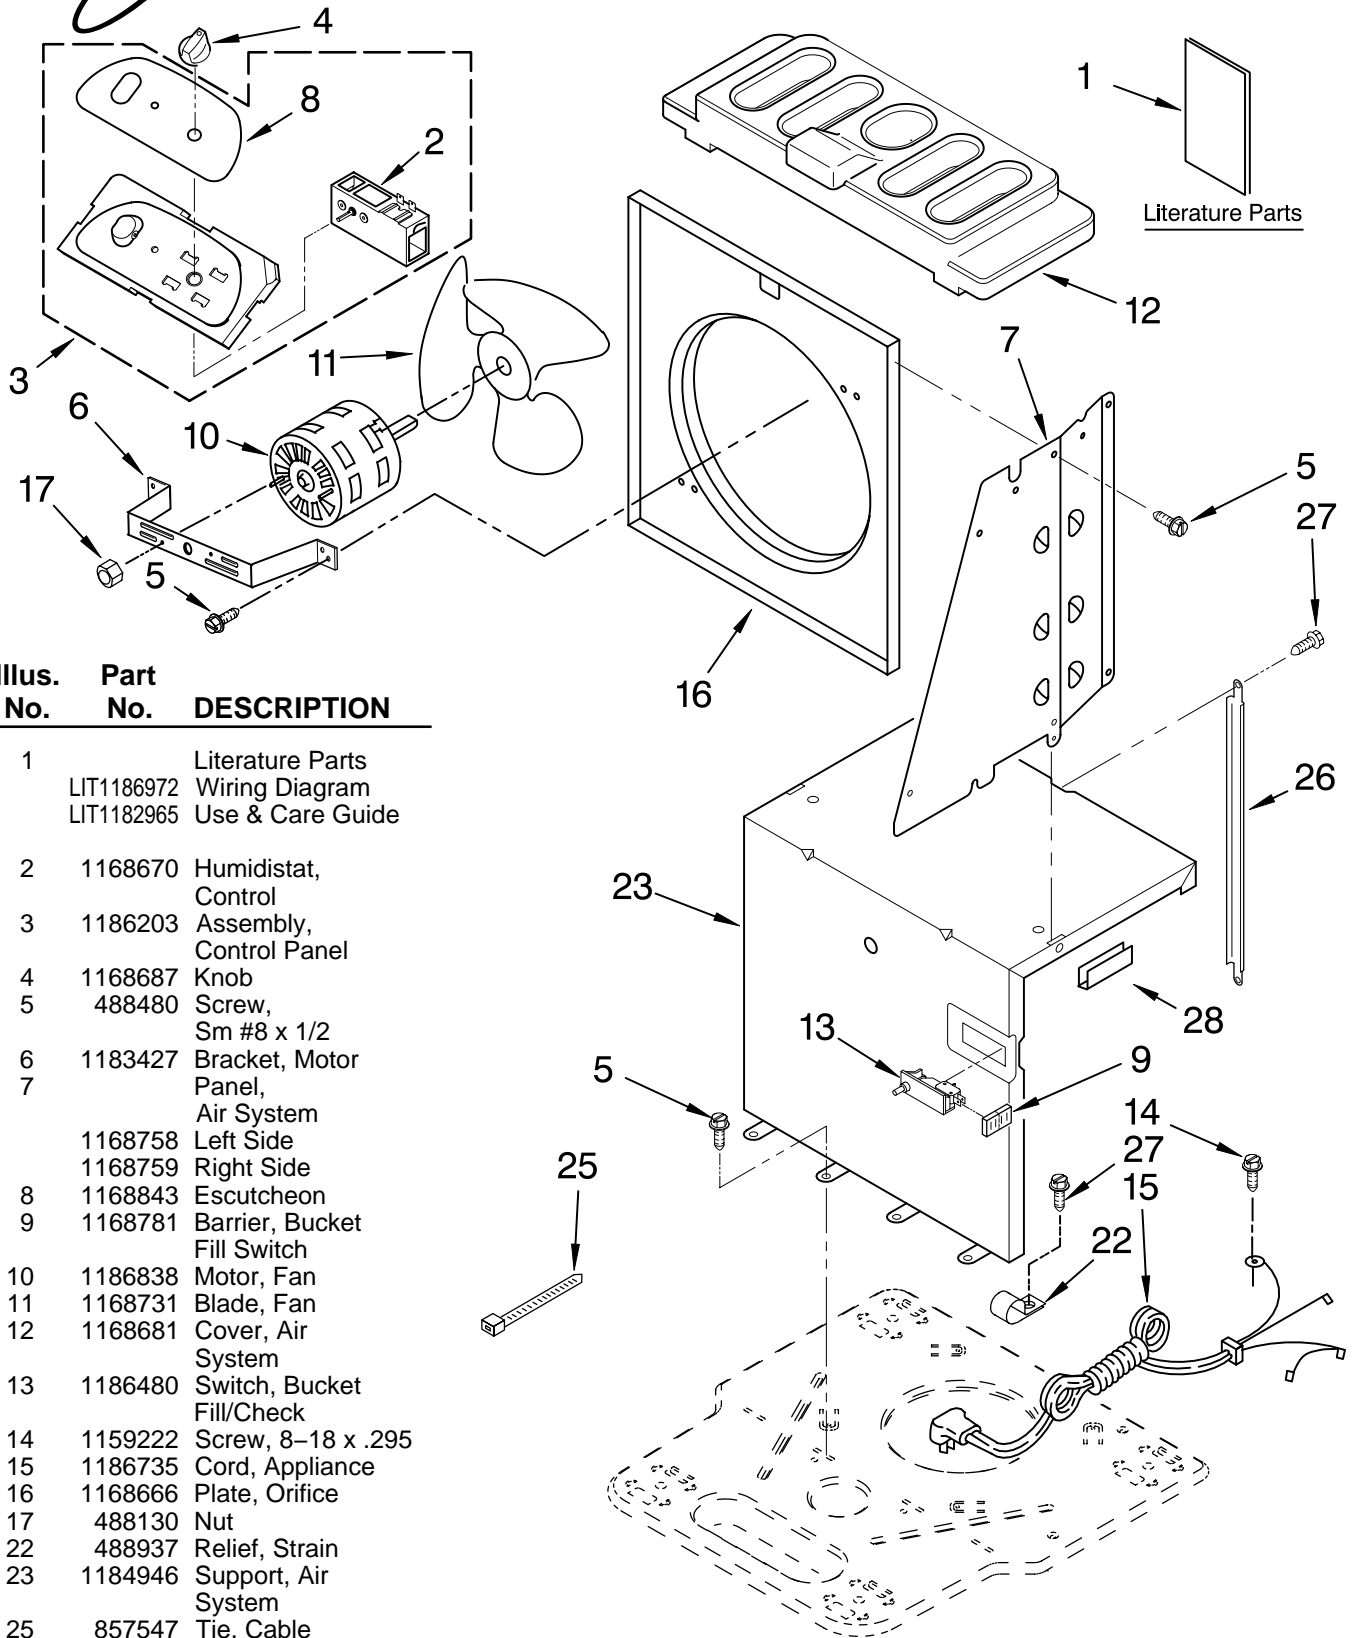

# AIR FLOW AND CONTROL PARTS

For Model: AD40DSL3

DEHUMIDIFIER

Illus. No.	Part No.	DESCRIPTION
1	LIT1186972 LIT1182965	Literature Parts Wiring Diagram Use & Care Guide
2	1168670	Humidistat, Control
3	1186203	Assembly, Control Panel
4	1168687	Knob
5	488480	Screw, Sm #8 x 1/2
6	1183427	Bracket, Motor Panel,
7	1168758 1168759	Left Side Right Side
8	1168843	Escutcheon
9	1168781	Barrier, Bucket Fill Switch
10	1186838	Motor, Fan
11	1168731	Blade, Fan
12	1168681	Cover, Air System
13	1186480	Switch, Bucket Fill/Check
14	1159222	Screw, 8-18 x .295
15	1186735	Cord, Appliance
16	1168666	Plate, Orifice
17	488130	Nut
22	488937	Relief, Strain
23	1184946	Support, Air System
25	857547	Tie, Cable
26	1168752	Brace, Support
27	1157158	Screw, 8-18 X 3/8
28	1180634	Edge Guard

# UNIT PARTS

For Model: AD40DSL3

Illus. No.	Part No.	DESCRIPTION
2	1186761	Tube, Restrictor (Length 44.00")
3	1162526	Strainer
4	708532	Bend, Return (7)
5	708531	Bend, Return (1)
6	8031223	Bend, Return (9)
7	1186752	Condenser
8	8031222	Bend, Return (1)
10	1186980	Overload, Protector
11	1186128	Nut, Terminal Cover

Illus. No.	Part No.	DESCRIPTION
12	1184748	Cover, Terminal
13	1182120	Gasket, Nut
14	1186754	Evaporator
15	488480	Screw, 8 x 1/2 (4)
16	1182118	Gasket, Terminal Cover
17	8011446	Clip, Compressor
18	1186186	Capacitor
19	1186727	Harness, Wire (With De-Icer)
20	1186709	Grommet (3)
21	1186674	Base

# CABINET PARTS

For Model: AD40DSL3

Illus. No.	Part No.	DESCRIPTION
1	1186822	Cabinet
3	1186430	Clip, Float
4	1168652	Cover, Top
5	1182061	Cover, Front
6	1172075	Float
8	1182080	Bucket, Condensate
10	1168744	Screw