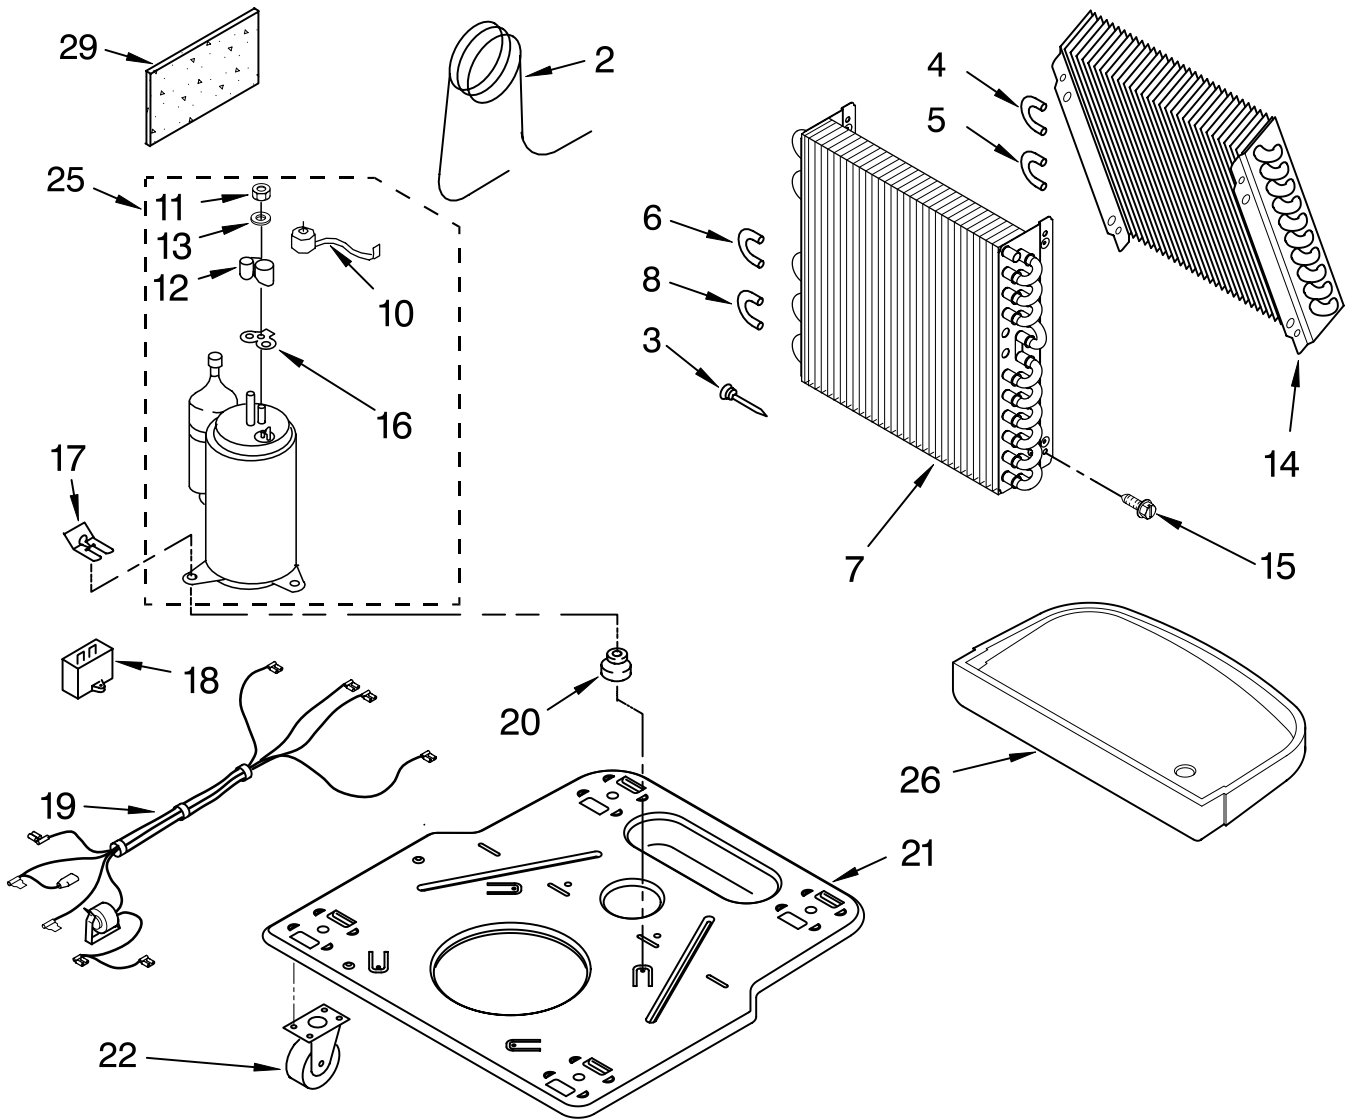

# AIR FLOW AND CONTROL PARTS

For Model: AD40DSL3

DEHUMIDIFIER

Illus. No.	Part No.	DESCRIPTION
1	LIT1186972 LIT1182965	Literature Parts Wiring Diagram Use & Care Guide
2	1168670	Humidistat, Control
3	1186203	Assembly, Control Panel
4	1168687	Knob
5	488480	Screw, Sm #8 x 1/2
6	1183427	Bracket, Motor Panel,
7	1168758 1168759	Left Side Right Side
8	1168843	Escutcheon
9	1168781	Barrier, Bucket Fill Switch
10	1186838	Motor, Fan
11	1168731	Blade, Fan
12	1168681	Cover, Air System
13	1186480	Switch, Bucket Fill/Check
14	1159222	Screw, 8-18 x .295
15	1186735	Cord, Appliance
16	1168666	Plate, Orifice
17	488130	Nut
22	488937	Relief, Strain
23	1184946	Support, Air System
25	857547	Tie, Cable
26	1168752	Brace, Support
27	1157158	Screw, 8-18 X 3/8
28	1180634	Edge Guard

# UNIT PARTS

For Model: AD40DSL3

Illus. No.	Part No.	DESCRIPTION
2	1186761	Tube, Restrictor (Length 44.00")
3	1162526	Strainer
4	708532	Bend, Return (7)
5	708531	Bend, Return (1)
6	8031223	Bend, Return (9)
7	1186752	Condenser
8	8031222	Bend, Return (1)
10	1186980	Overload, Protector
11	1186128	Nut, Terminal Cover

Illus. No.	Part No.	DESCRIPTION
12	1184748	Cover, Terminal
13	1182120	Gasket, Nut
14	1186754	Evaporator
15	488480	Screw, 8 x 1/2 (4)
16	1182118	Gasket, Terminal Cover
17	8011446	Clip, Compressor
18	1186186	Capacitor
19	1186727	Harness, Wire (With De-Icer)
20	1186709	Grommet (3)
21	1186674	Base

# CABINET PARTS

For Model: AD40DSL3

Illus. No.	Part No.	DESCRIPTION
1	1186822	Cabinet
3	1186430	Clip, Float
4	1168652	Cover, Top
5	1182061	Cover, Front
6	1172075	Float
8	1182080	Bucket, Condensate
10	1168744	Screw