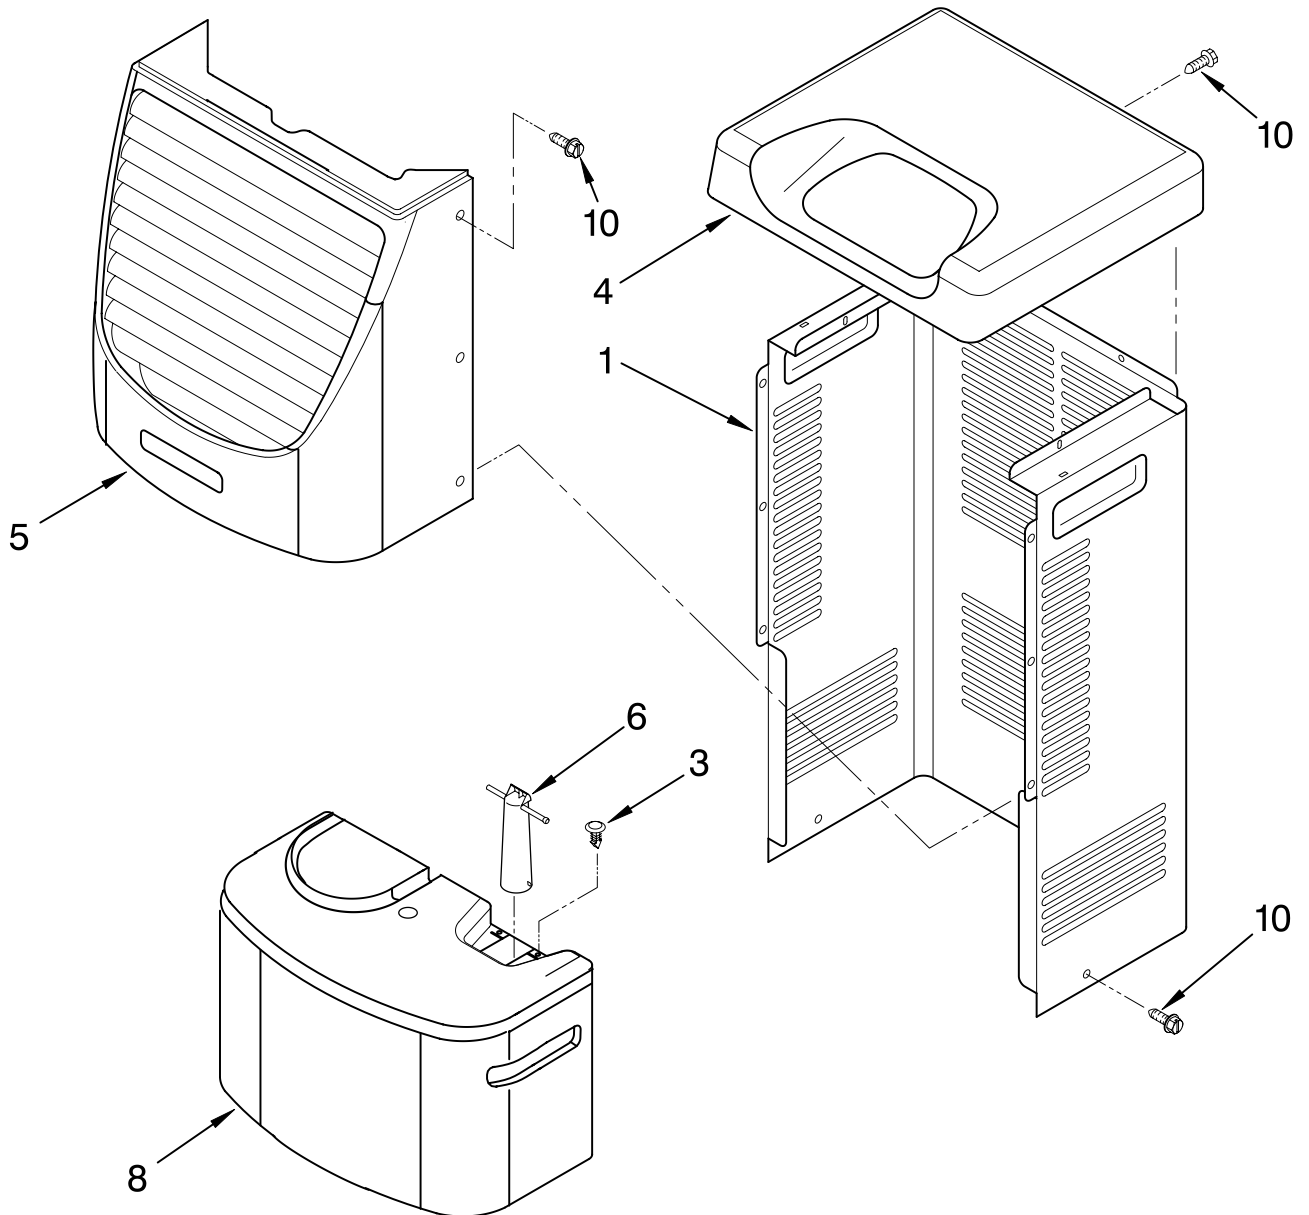

----- Manual continues below -----

AIR FLOW AND CONTROL PARTS

DEHUMIDIFIER

For Model: AD40DSL3

Literature Parts

Illus. No.	Part No.	DESCRIPTION
1	LIT1186972 LIT1182965	Literature Parts Wiring Diagram Use & Care Guide
2	1168670	Humidistat, Control
3	1186203	Assembly, Control Panel
4	1168687	Knob
5	488480	Screw, Sm #8 x 1/2
6	1183427	Bracket, Motor
7	1168758 1168759	Panel, Air System Left Side Right Side
8	1168843	Escutcheon
9	1168781	Barrier, Bucket Fill Switch
10	1186838	Motor, Fan
11	1168731	Blade, Fan
12	1168681	Cover, Air System
13	1186480	Switch, Bucket Fill/Check
14	1159222	Screw, 8-18 x .295
15	1186735	Cord, Appliance
16	1168666	Plate, Orifice
17	488130	Nut
22	488937	Relief, Strain
23	1184946	Support, Air System
25	857547	Tie, Cable
26	1168752	Brace, Support
27	1157158	Screw, 8-18 X 3/8
28	1180634	Edge Guard

FOR ORDERING INFORMATION REFER TO PARTS PRICE LIST

UNIT PARTS

For Model: AD40DSL3

Illus. No.	Part No.	DESCRIPTION
2	1186761	Tube, Restrictor (Length 44.00")
3	1162526	Strainer
4	708532	Bend, Return (7)
5	708531	Bend, Return (1)
6	8031223	Bend, Return (9)
7	1186752	Condenser
8	8031222	Bend, Return (1)
10	1186980	Overload, Protector
11	1186128	Nut, Terminal Cover

Illus. No.	Part No.	DESCRIPTION
12	1184748	Cover, Terminal
13	1182120	Gasket, Nut
14	1186754	Evaporator
15	488480	Screw, 8 x 1/2 (4)
16	1182118	Gasket, Terminal Cover
17	8011446	Clip, Compressor
18	1186186	Capacitor
19	1186727	Harness, Wire (With De-Icer)
20	1186709	Grommet (3)
21	1186674	Base

CABINET PARTS

For Model: AD40DSL3

Illus. No.	Part No.	DESCRIPTION
1	1186822	Cabinet
3	1186430	Clip, Float
4	1168652	Cover, Top
5	1182061	Cover, Front
6	1172075	Float
8	1182080	Bucket, Condensate
10	1168744	Screw