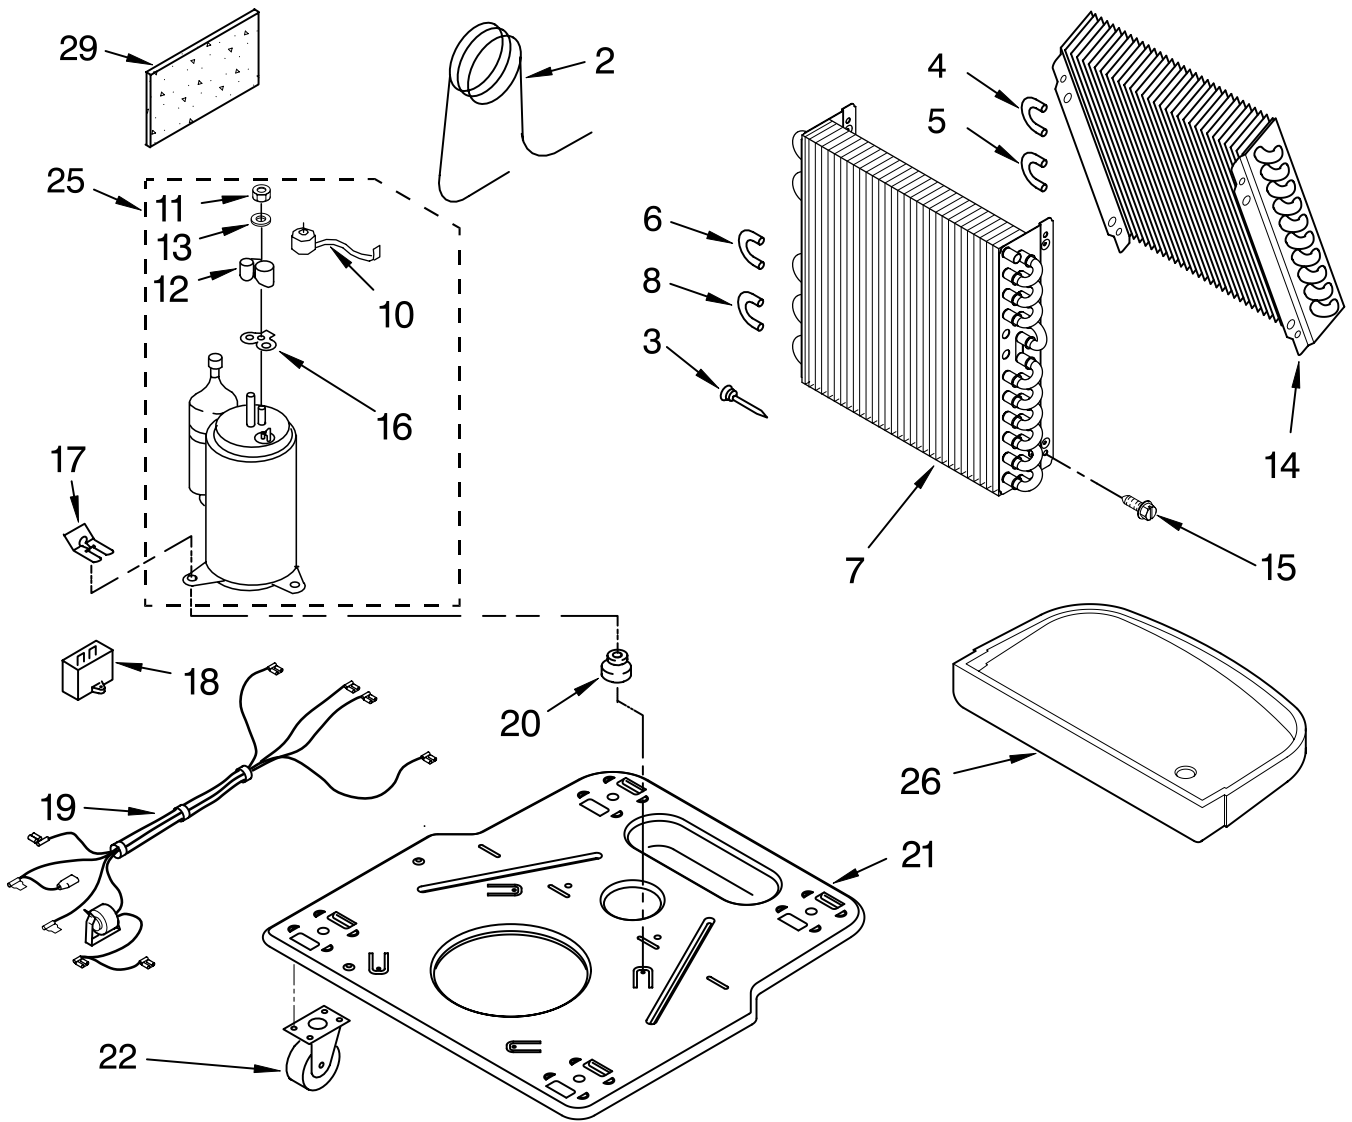

----- Manual continues below -----

AIR FLOW AND CONTROL PARTS

DEHUMIDIFIER

For Model: AD40DSL3

Literature Parts

Illus. No.	Part No.	DESCRIPTION
1	LIT1186972 LIT1182965	Literature Parts Wiring Diagram Use & Care Guide
2	1168670	Humidistat, Control
3	1186203	Assembly, Control Panel
4	1168687	Knob
5	488480	Screw, Sm #8 x 1/2
6	1183427	Bracket, Motor
7	1168758 1168759	Panel, Air System Left Side Right Side
8	1168843	Escutcheon
9	1168781	Barrier, Bucket Fill Switch
10	1186838	Motor, Fan
11	1168731	Blade, Fan
12	1168681	Cover, Air System
13	1186480	Switch, Bucket Fill/Check
14	1159222	Screw, 8-18 x .295
15	1186735	Cord, Appliance
16	1168666	Plate, Orifice
17	488130	Nut
22	488937	Relief, Strain
23	1184946	Support, Air System
25	857547	Tie, Cable
26	1168752	Brace, Support
27	1157158	Screw, 8-18 X 3/8
28	1180634	Edge Guard

FOR ORDERING INFORMATION REFER TO PARTS PRICE LIST

UNIT PARTS

For Model: AD40DSL3

Illus. No.	Part No.	DESCRIPTION
2	1186761	Tube, Restrictor (Length 44.00")
3	1162526	Strainer
4	708532	Bend, Return (7)
5	708531	Bend, Return (1)
6	8031223	Bend, Return (9)
7	1186752	Condenser
8	8031222	Bend, Return (1)
10	1186980	Overload, Protector
11	1186128	Nut, Terminal Cover

Illus. No.	Part No.	DESCRIPTION
12	1184748	Cover, Terminal
13	1182120	Gasket, Nut
14	1186754	Evaporator
15	488480	Screw, 8 x 1/2 (4)
16	1182118	Gasket, Terminal Cover
17	8011446	Clip, Compressor
18	1186186	Capacitor
19	1186727	Harness, Wire (With De-Icer)
20	1186709	Grommet (3)
21	1186674	Base

CABINET PARTS

For Model: AD40DSL3

Illus. No.	Part No.	DESCRIPTION
1	1186822	Cabinet
3	1186430	Clip, Float
4	1168652	Cover, Top
5	1182061	Cover, Front
6	1172075	Float
8	1182080	Bucket, Condensate
10	1168744	Screw