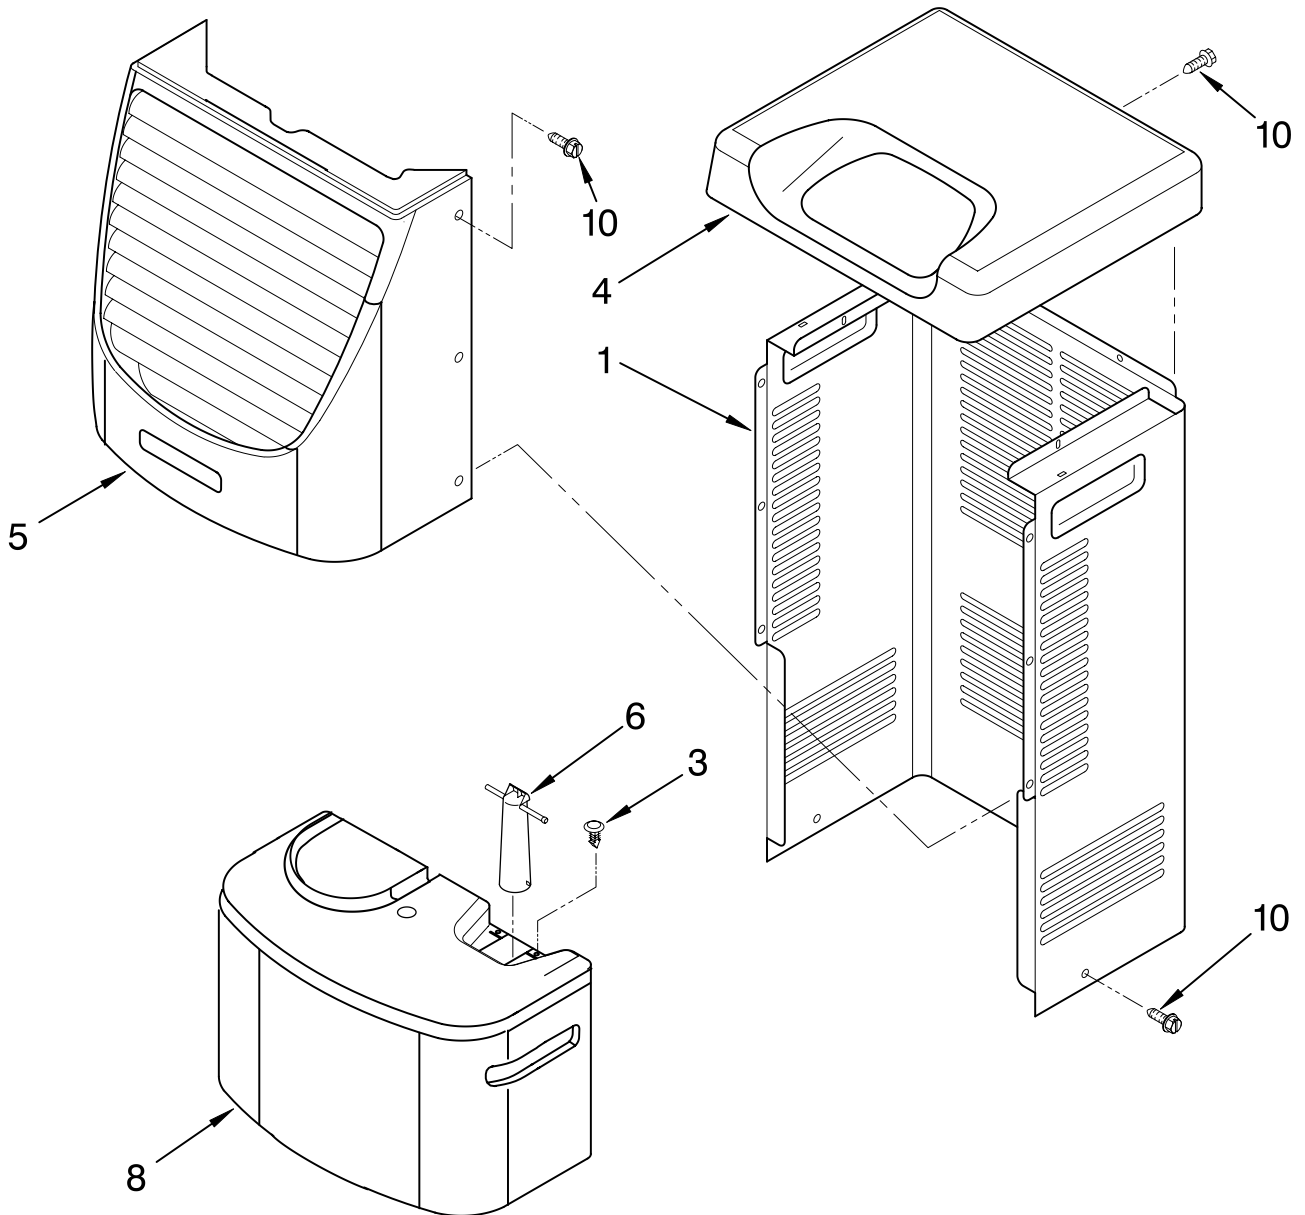

# AIR FLOW AND CONTROL PARTS

For Model: AD40DSL3

DEHUMIDIFIER

Illus. No.	Part No.	DESCRIPTION
1	LIT1186972 LIT1182965	Literature Parts Wiring Diagram Use & Care Guide
2	1168670	Humidistat, Control
3	1186203	Assembly, Control Panel
4	1168687	Knob
5	488480	Screw, Sm #8 x 1/2
6	1183427	Bracket, Motor Panel,
7	1168758 1168759	Left Side Right Side
8	1168843	Escutcheon
9	1168781	Barrier, Bucket Fill Switch
10	1186838	Motor, Fan
11	1168731	Blade, Fan
12	1168681	Cover, Air System
13	1186480	Switch, Bucket Fill/Check
14	1159222	Screw, 8-18 x .295
15	1186735	Cord, Appliance
16	1168666	Plate, Orifice
17	488130	Nut
22	488937	Relief, Strain
23	1184946	Support, Air System
25	857547	Tie, Cable
26	1168752	Brace, Support
27	1157158	Screw, 8-18 X 3/8
28	1180634	Edge Guard

Illus. No.	Part No.	DESCRIPTION
12	1184748	Cover, Terminal
13	1182120	Gasket, Nut
14	1186754	Evaporator
15	488480	Screw, 8 x 1/2 (4)
16	1182118	Gasket, Terminal Cover
17	8011446	Clip, Compressor
18	1186186	Capacitor
19	1186727	Harness, Wire (With De-Icer)
20	1186709	Grommet (3)
21	1186674	Base

Illus. No.	Part No.	DESCRIPTION
22	1164241	Caster (4)
25	1186705	Compressor, (Complete Assembly)
26	1168761	Pan, Drain
29	1184625	Insulation (Restrictor Tube)

**REFRIGERANT CHARGE**

7.50 oz.

FOR ORDERING INFORMATION REFER TO PARTS PRICE LIST

# CABINET PARTS

For Model: AD40DSL3

Illus. No.	Part No.	DESCRIPTION
1	1186822	Cabinet
3	1186430	Clip, Float
4	1168652	Cover, Top
5	1182061	Cover, Front
6	1172075	Float
8	1182080	Bucket, Condensate
10	1168744	Screw