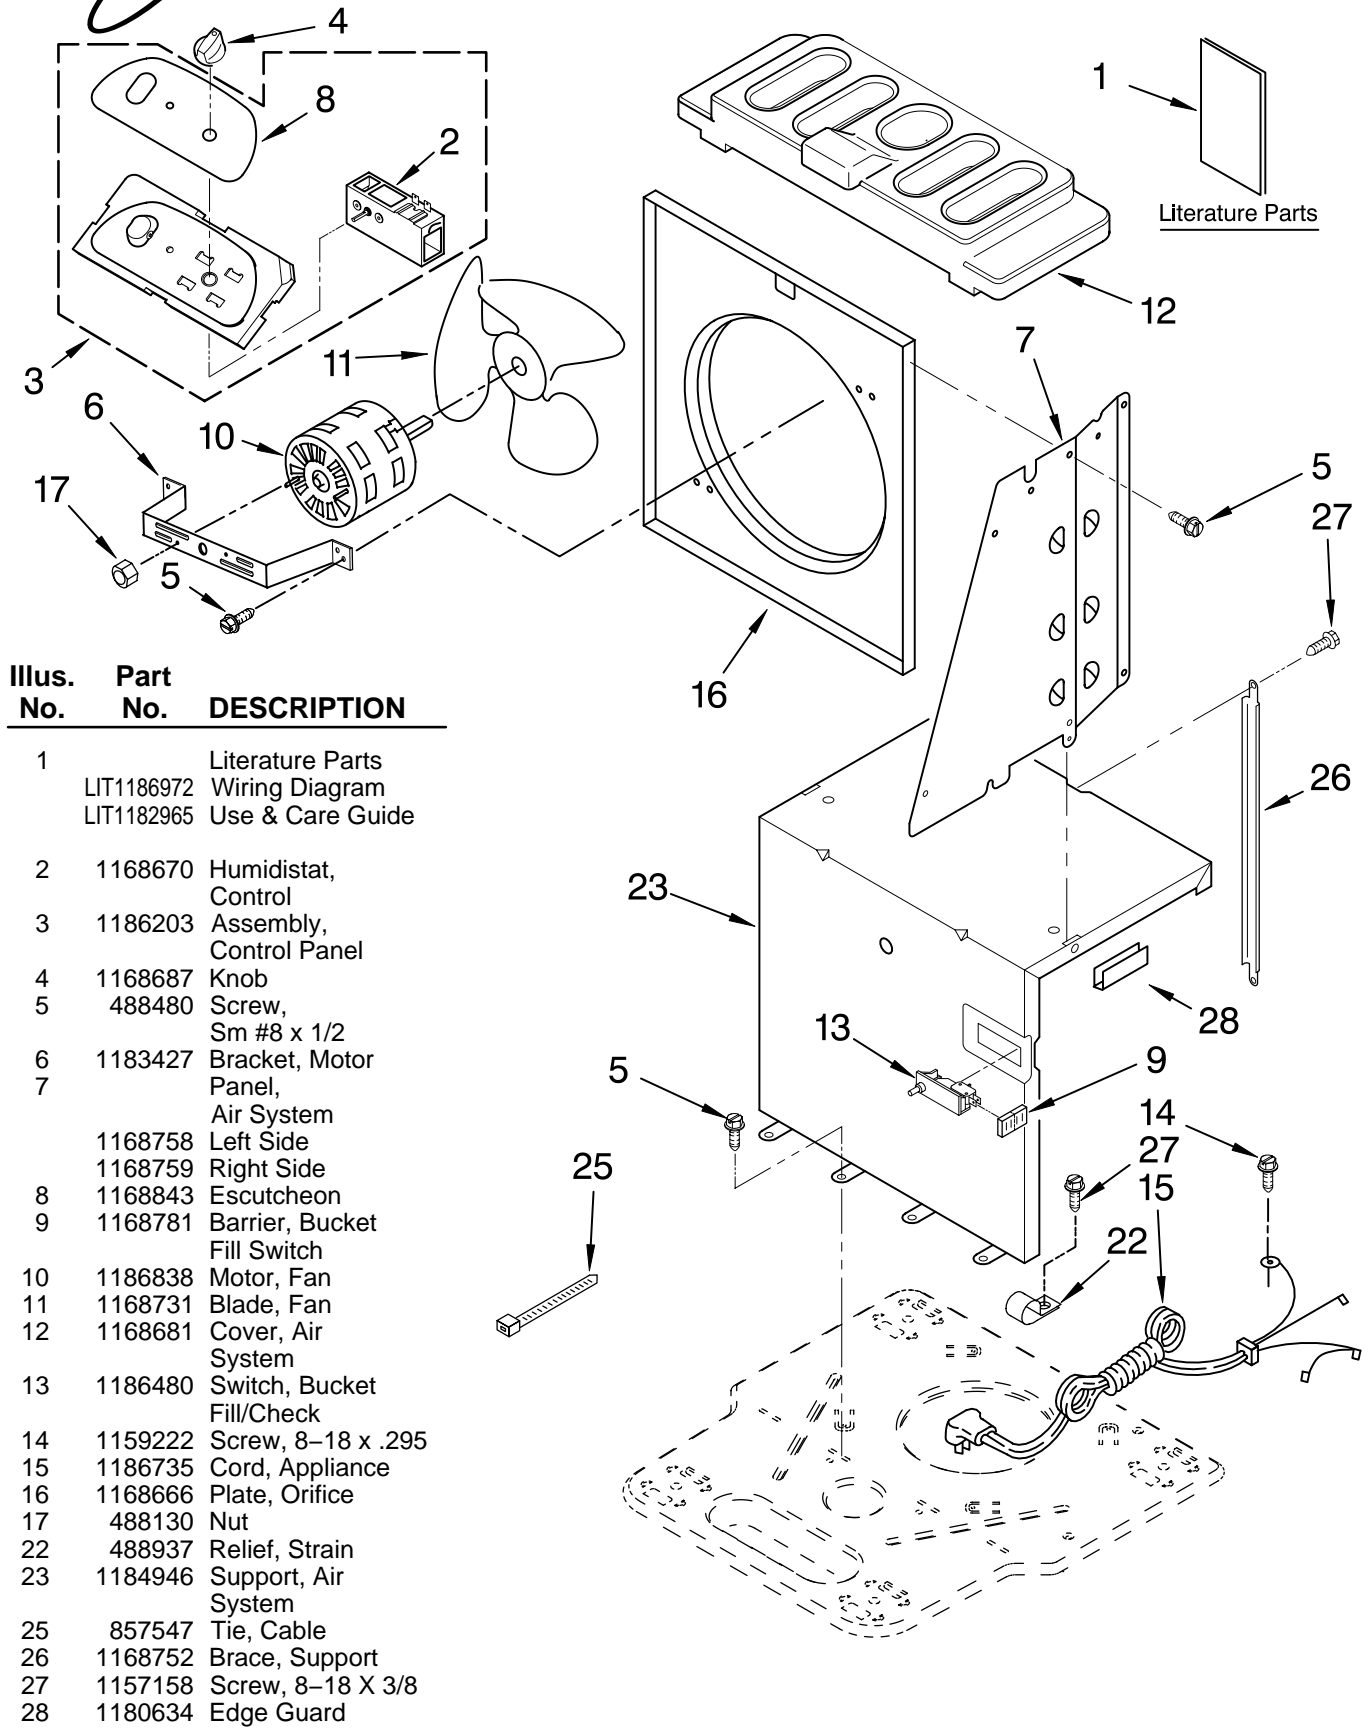

----- Manual continues below -----

AIR FLOW AND CONTROL PARTS

DEHUMIDIFIER

For Model: AD40DSL3

Literature Parts

Illus. No.	Part No.	DESCRIPTION
1	LIT1186972 LIT1182965	Literature Parts Wiring Diagram Use & Care Guide
2	1168670	Humidistat, Control
3	1186203	Assembly, Control Panel
4	1168687	Knob
5	488480	Screw, Sm #8 x 1/2
6	1183427	Bracket, Motor
7	1168758 1168759	Panel, Air System Left Side Right Side
8	1168843	Escutcheon
9	1168781	Barrier, Bucket Fill Switch
10	1186838	Motor, Fan
11	1168731	Blade, Fan
12	1168681	Cover, Air System
13	1186480	Switch, Bucket Fill/Check
14	1159222	Screw, 8-18 x .295
15	1186735	Cord, Appliance
16	1168666	Plate, Orifice
17	488130	Nut
22	488937	Relief, Strain
23	1184946	Support, Air System
25	857547	Tie, Cable
26	1168752	Brace, Support
27	1157158	Screw, 8-18 X 3/8
28	1180634	Edge Guard

FOR ORDERING INFORMATION REFER TO PARTS PRICE LIST

UNIT PARTS

For Model: AD40DSL3

Illus. No.	Part No.	DESCRIPTION
2	1186761	Tube, Restrictor (Length 44.00")
3	1162526	Strainer
4	708532	Bend, Return (7)
5	708531	Bend, Return (1)
6	8031223	Bend, Return (9)
7	1186752	Condenser
8	8031222	Bend, Return (1)
10	1186980	Overload, Protector
11	1186128	Nut, Terminal Cover

Illus. No.	Part No.	DESCRIPTION
12	1184748	Cover, Terminal
13	1182120	Gasket, Nut
14	1186754	Evaporator
15	488480	Screw, 8 x 1/2 (4)
16	1182118	Gasket, Terminal Cover
17	8011446	Clip, Compressor
18	1186186	Capacitor
19	1186727	Harness, Wire (With De-Icer)
20	1186709	Grommet (3)
21	1186674	Base

CABINET PARTS

For Model: AD40DSL3

Illus. No.	Part No.	DESCRIPTION
1	1186822	Cabinet
3	1186430	Clip, Float
4	1168652	Cover, Top
5	1182061	Cover, Front
6	1172075	Float
8	1182080	Bucket, Condensate
10	1168744	Screw