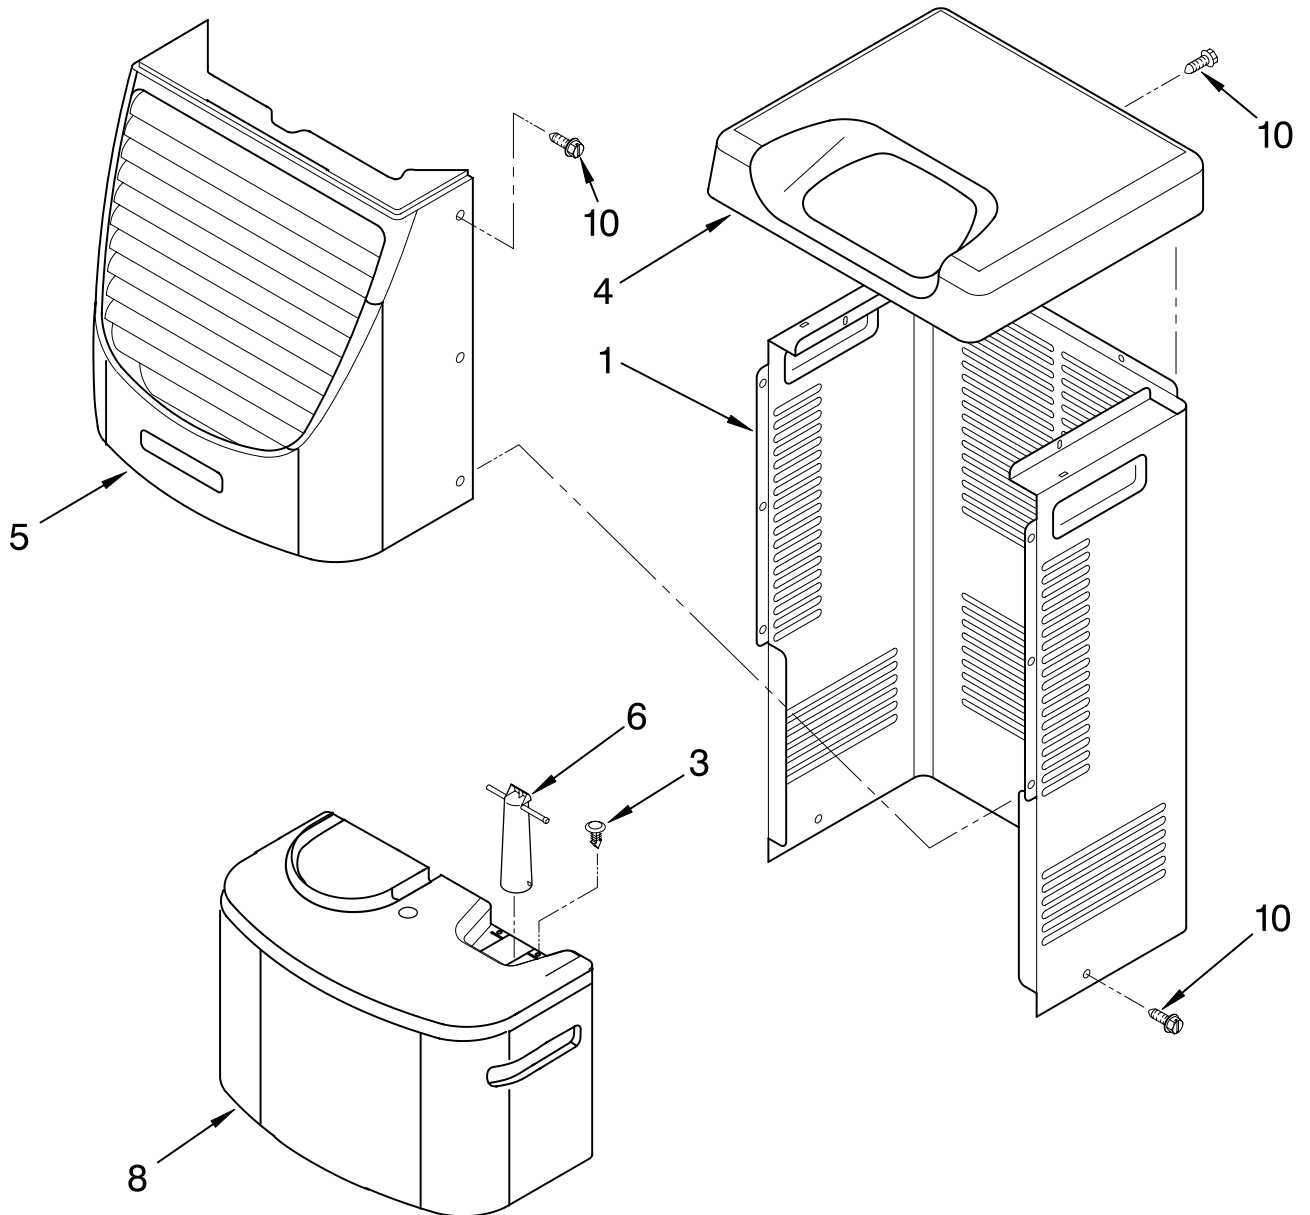

CABINET PARTS

For Model: AD40DSL4

Illus. No.	Part No.	DESCRIPTION
1	1186822	Cabinet
3	1186430	Clip, Float
4	1168652	Cover, Top
5	1182061	Cover, Front
6	1172075	Float
8	1182080	Bucket, Condensate
10	1168744	Screw

Illus. No.	Part No.	DESCRIPTION
Following Parts Not Illustrated and Optional Parts Not Included		
	484310	Epoxy, Tube (Aluminum Repair)
	505168	Tape, No Drip Valve, Access

Illus. No.	Part No.	DESCRIPTION
	978025	1/4" Tube O.D.
	978026	5/16" Tube O.D.
	978027	3/8" Tube O.D.
	978028	1/2" Tube O.D.
	978029	5/8" Tube O.D.
	978030	3/4" Tube O.D.
	978865	Seal, Ring Access Valve (20 Pack)

FOR ORDERING INFORMATION REFER TO PARTS PRICE LIST