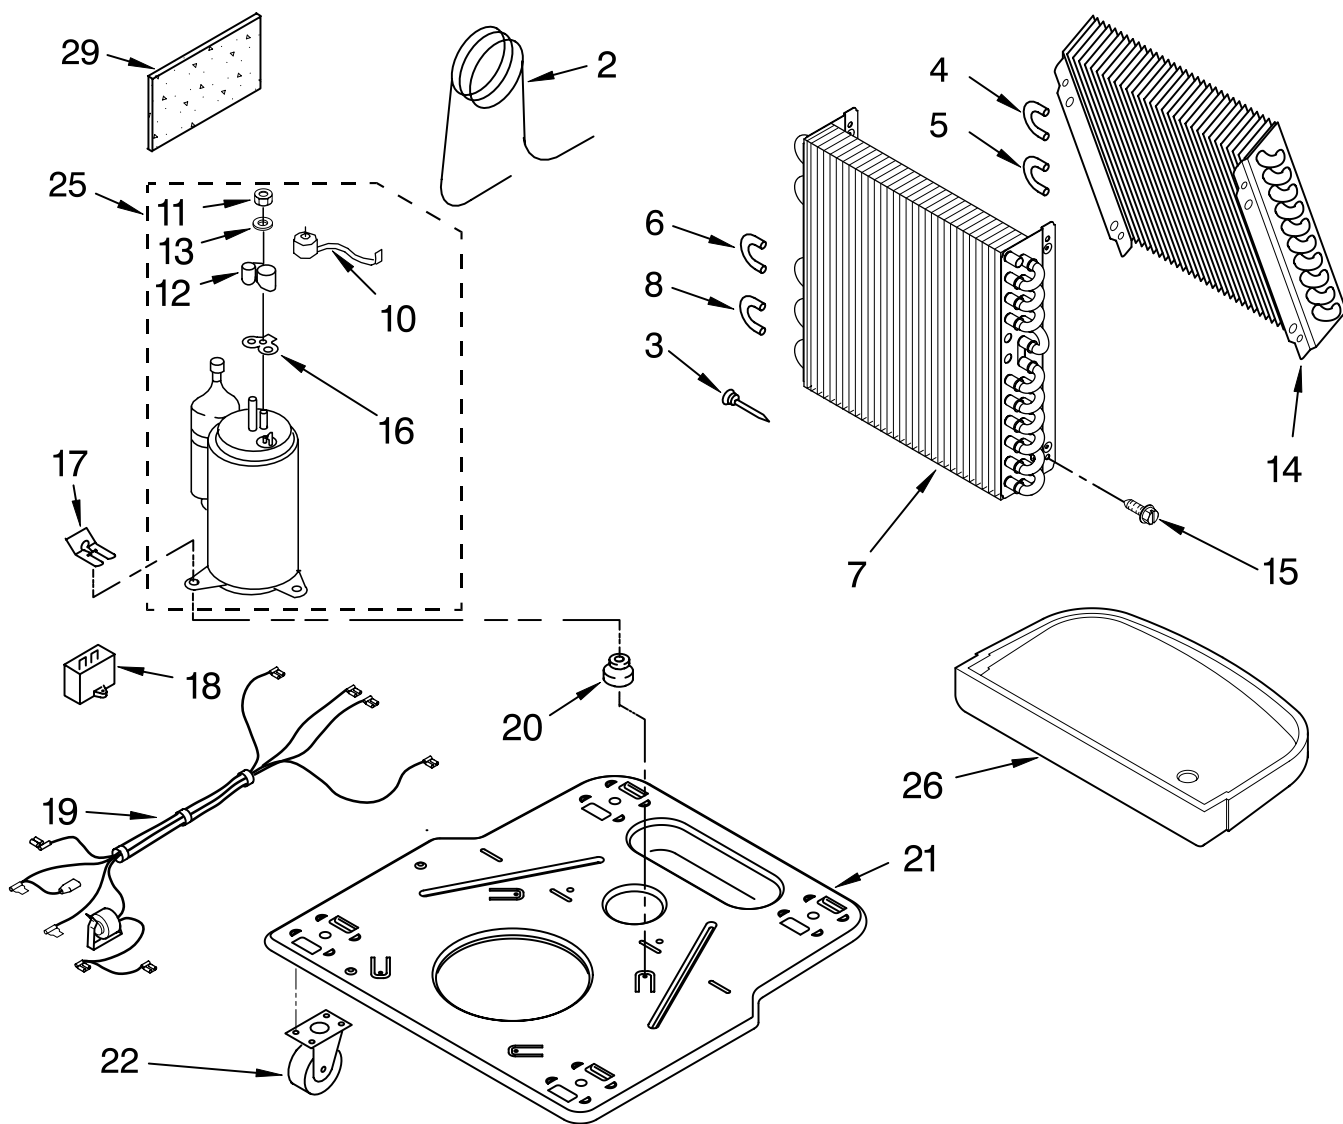

# AIR FLOW AND CONTROL PARTS

DEHUMIDIFIER

For Model: AD40DSL4

Literature Parts

Illus. No.	Part No.	DESCRIPTION
1	LIT1186972 LIT1182965	Literature Parts Wiring Diagram Use & Care Guide
2	1168670	Humidistat, Control
3	1186203	Assembly, Control Panel
4	1168687	Knob
5	488480	Screw, Sm #8 x 1/2
6	1183427	Bracket, Motor Panel, Air System
7	1168758 1168759	Left Side Right Side
8	1168843	Escutcheon
9	1168781	Barrier, Bucket Fill Switch
10	1187004	Motor, Fan
11	1168731	Blade, Fan
12	1168681	Cover, Air System
13	1186480	Switch, Bucket Fill/Check
14	1159222	Screw, 8-18 x .295
15	1186735	Cord, Appliance
16	1168666	Plate, Orifice
17	488130	Nut
22	488937	Relief, Strain
23	1184946	Support, Air System
25	857547	Tie, Cable
26	1168752	Brace, Support
27	1157158	Screw, 8-18 X 3/8
28	1180634	Edge Guard

# UNIT PARTS

For Model: AD40DSL4

Illus. No.	Part No.	DESCRIPTION
2	1186761	Tube, Restrictor (Length 44.00")
3	1162526	Strainer
4	708532	Bend, Return (7)
5	708531	Bend, Return (1)
6	8031223	Bend, Return (9)
7	1186752	Condenser
8	8031222	Bend, Return (1)
10	1186982	Overload, Protector
11	1186128	Nut, Terminal Cover

# CABINET PARTS

For Model: AD40DSL4

Illus. No.	Part No.	DESCRIPTION
1	1186822	Cabinet
3	1186430	Clip, Float
4	1168652	Cover, Top
5	1182061	Cover, Front
6	1172075	Float
8	1182080	Bucket, Condensate
10	1168744	Screw