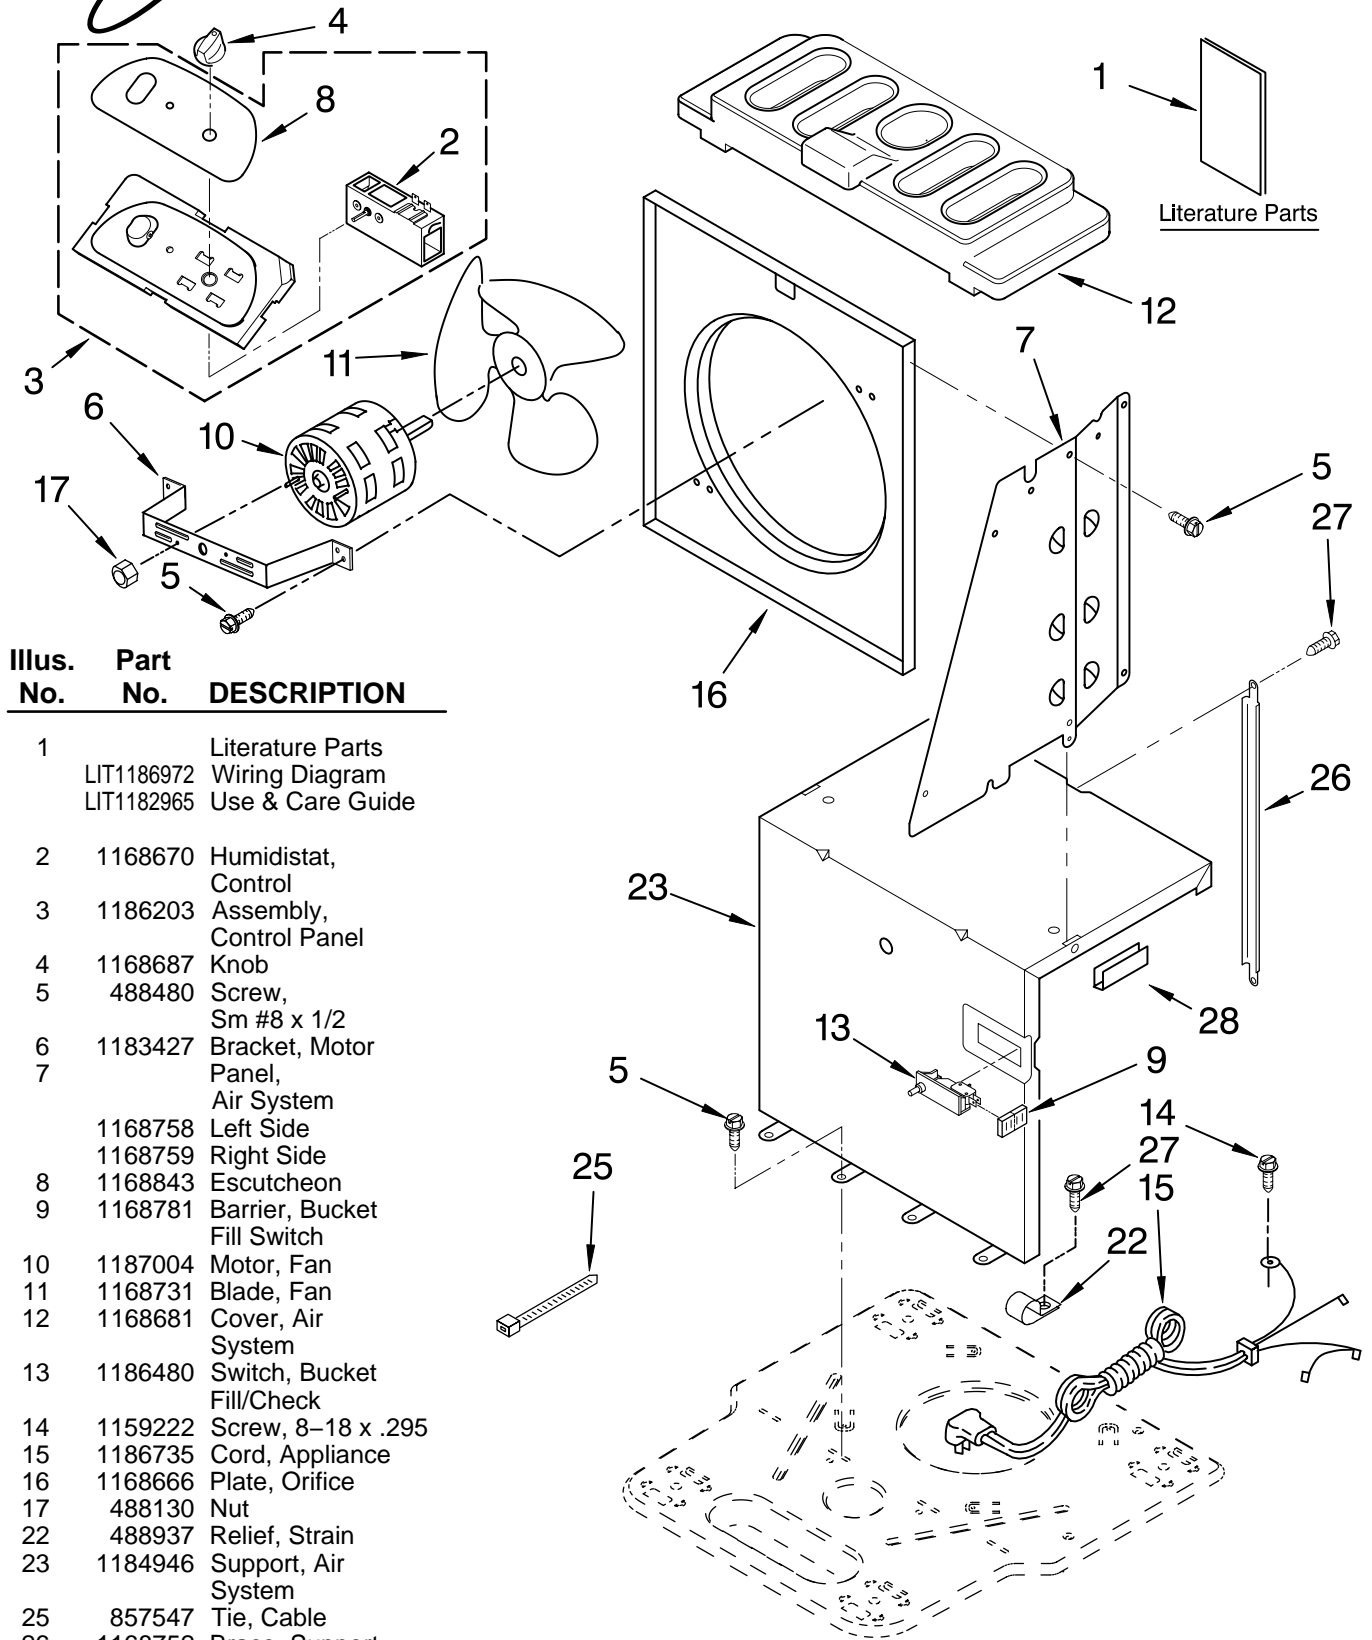

# AIR FLOW AND CONTROL PARTS

DEHUMIDIFIER

For Model: AD40DSL4

Literature Parts

Illus. No.	Part No.	DESCRIPTION
1	LIT1186972 LIT1182965	Literature Parts Wiring Diagram Use & Care Guide
2	1168670	Humidistat, Control
3	1186203	Assembly, Control Panel
4	1168687	Knob
5	488480	Screw, Sm #8 x 1/2
6	1183427	Bracket, Motor Panel, Air System
7	1168758 1168759	Left Side Right Side
8	1168843	Escutcheon
9	1168781	Barrier, Bucket Fill Switch
10	1187004	Motor, Fan
11	1168731	Blade, Fan
12	1168681	Cover, Air System
13	1186480	Switch, Bucket Fill/Check
14	1159222	Screw, 8-18 x .295
15	1186735	Cord, Appliance
16	1168666	Plate, Orifice
17	488130	Nut
22	488937	Relief, Strain
23	1184946	Support, Air System
25	857547	Tie, Cable
26	1168752	Brace, Support
27	1157158	Screw, 8-18 X 3/8
28	1180634	Edge Guard

# UNIT PARTS

For Model: AD40DSL4

Illus. No.	Part No.	DESCRIPTION
2	1186761	Tube, Restrictor (Length 44.00")
3	1162526	Strainer
4	708532	Bend, Return (7)
5	708531	Bend, Return (1)
6	8031223	Bend, Return (9)
7	1186752	Condenser
8	8031222	Bend, Return (1)
10	1186982	Overload, Protector
11	1186128	Nut, Terminal Cover

Illus. No.	Part No.	DESCRIPTION
12	1184748	Cover, Terminal
13	1182120	Gasket, Nut
14	1186754	Evaporator
15	488480	Screw, 8 x 1/2 (4)
16	1182118	Gasket, Terminal Cover
17	8011446	Clip, Compressor
18	1187008	Capacitor
19	1187006	Harness, Wire (With De-Icer)
20	1186709	Grommet (3)
21	1186674	Base

# CABINET PARTS

For Model: AD40DSL4

Illus. No.	Part No.	DESCRIPTION
1	1186822	Cabinet
3	1186430	Clip, Float
4	1168652	Cover, Top
5	1182061	Cover, Front
6	1172075	Float
8	1182080	Bucket, Condensate
10	1168744	Screw