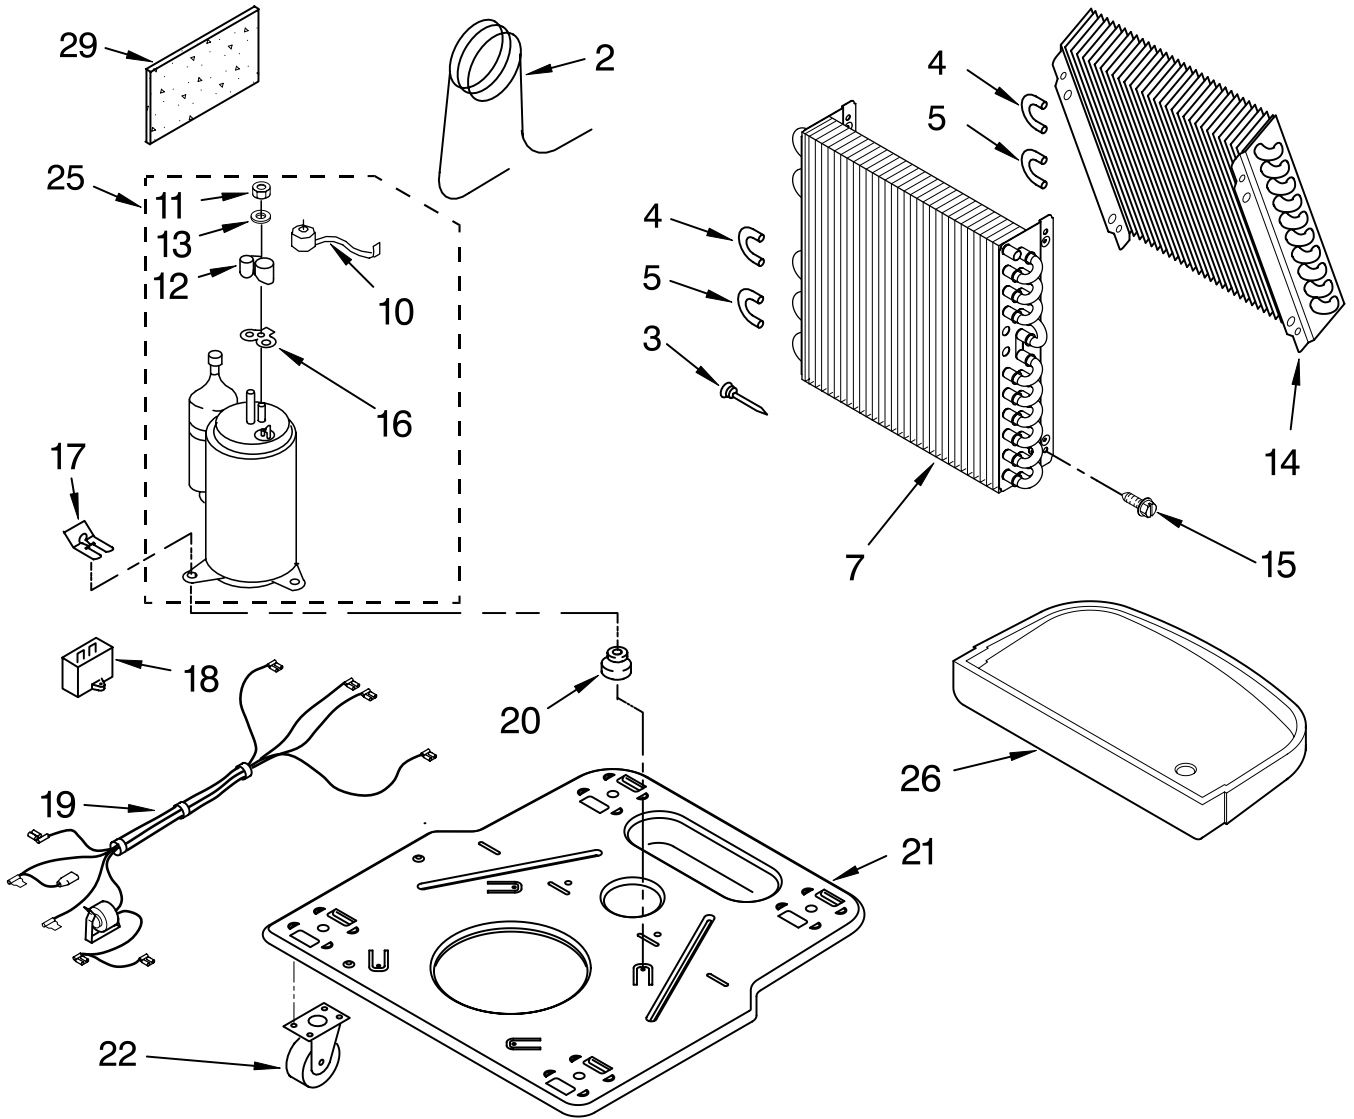

----- Manual continues below -----

AIR FLOW AND CONTROL PARTS

For Model: AD40DSL5

DEHUMIDIFIER

Illus. No.	Part No.	DESCRIPTION
1	LIT1186972 LIT1182965	Literature Parts Wiring Diagram Use & Care Guide
2	1168670	Humidistat, Control
3	1186203	Assembly, Control Panel
4	1168687	Knob
5	488480	Screw, Sm #8 x 1/2
6	1183427	Bracket, Motor Panel,
7	1168758 1168759	Air System Left Side Right Side
8	1168843	Escutcheon
9	1168781	Barrier, Bucket Fill Switch
10	1187004	Motor, Fan
11	1168731	Blade, Fan
12	1168681	Cover, Air System
13	1186480	Switch, Bucket Fill/Check
14	1159222	Screw, 8-18 x .295
15	1186735	Cord, Appliance
16	1168666	Plate, Orifice
17	488130	Nut
22	488937	Relief, Strain
23	1184946	Support, Air System
25	857547	Tie, Cable
26	1168752	Brace, Support
27	1157158	Screw, 8-18 X 3/8
28	1180634	Edge Guard

FOR ORDERING INFORMATION REFER TO PARTS PRICE LIST

UNIT PARTS

For Model: AD40DSL5

Illus. No.	Part No.	DESCRIPTION	Illus. No.	Part No.	DESCRIPTION	Illus. No.	Part No.	DESCRIPTION
2	1186761	Tube, Restrictor (Length 44.00")	13	1182120	Gasket, Nut	25	1187682	Compressor, (Complete Assembly)
3	1162526	Strainer	14	1186754	Evaporator	26	1168761	Pan, Drain
4	708532	Bend, Return (7)	15	488480	Screw, 8 x 1/2 (4)	29	1184625	Insulation (Restrictor Tube)
5	708531	Bend, Return (1)	16	1182118	Gasket, Terminal Cover	REFRIGERANT CHARGE		
7	1187542	Condenser	17	8011446	Clip, Compressor	7.50 oz.		
10	1186982	Overload, Protector	18	1186186	Capacitor			
11	1186128	Nut, Terminal Cover	19	1187006	Harness, Wire (With De-Icer)			
12	1184748	Cover, Terminal	20	950212	Grommet (3)			
			21	1186674	Base			
			22	1164241	Caster (4)			