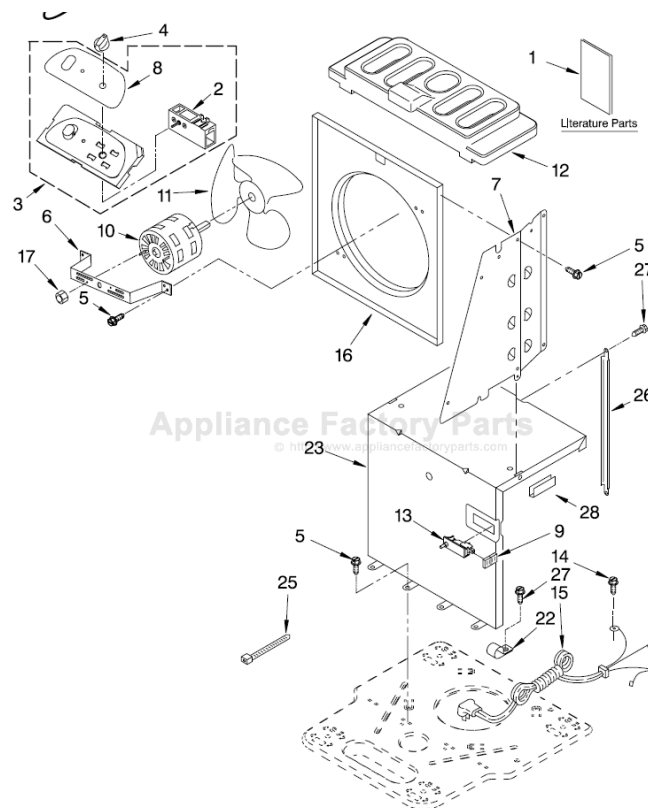

[Find Your WHIRLPOOL Dehumidifier Parts - Select From 309 Models](#)

----- Manual continues below -----