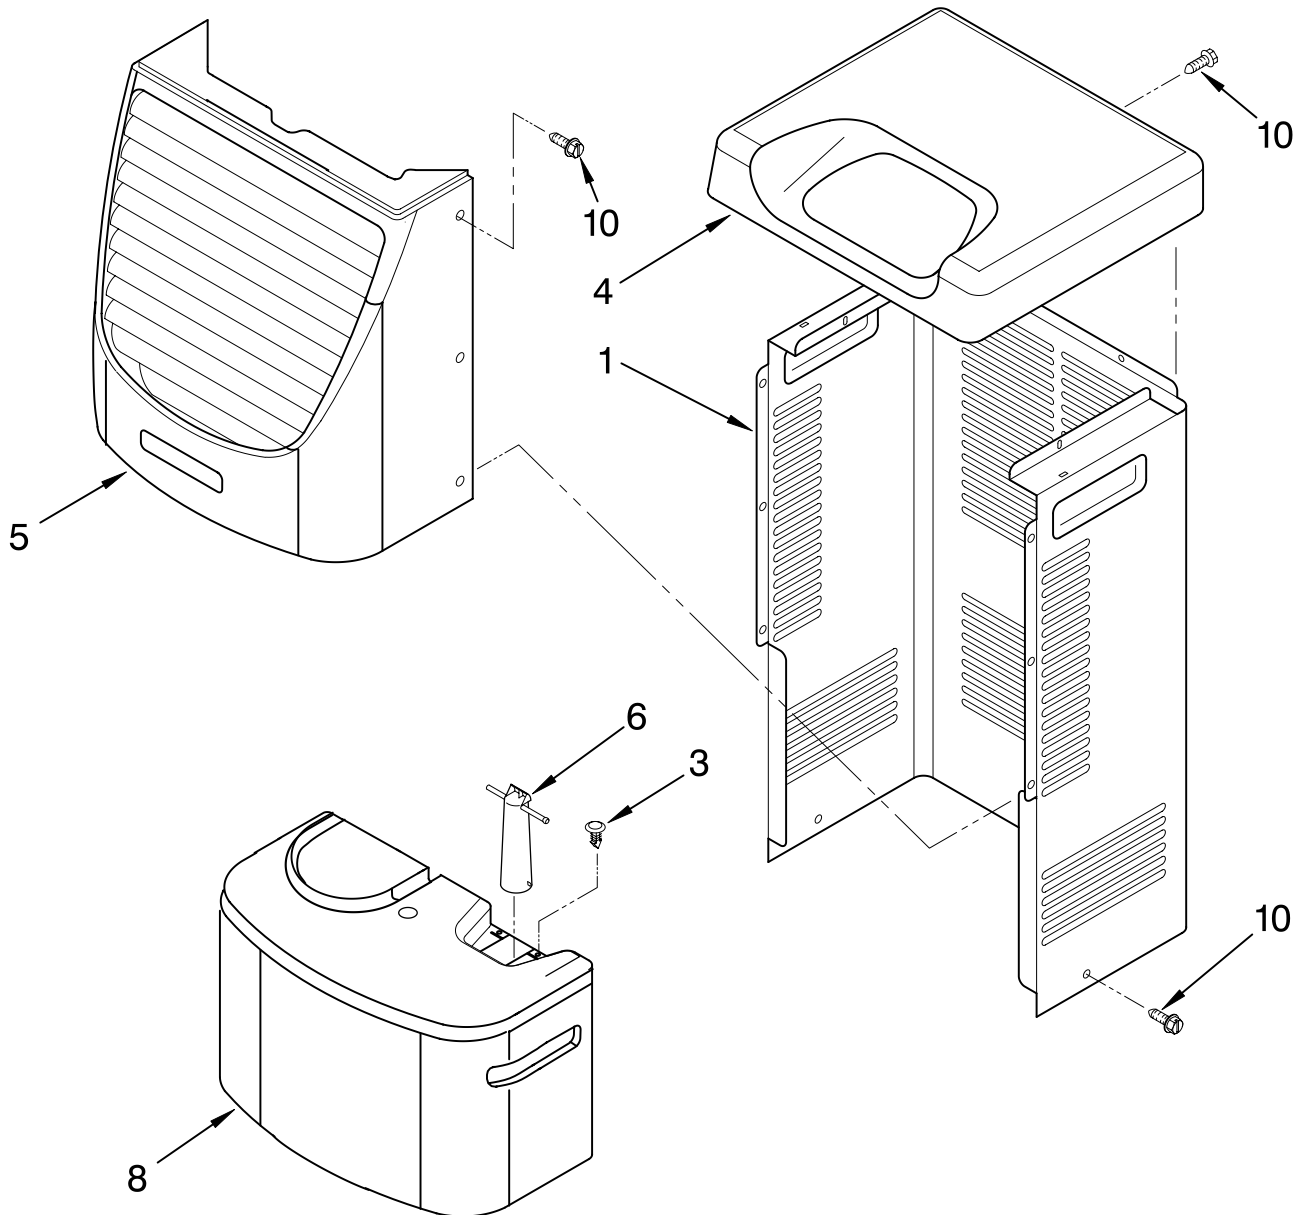

CABINET PARTS

For Model: AD40DSL5

Illus. No.	Part No.	DESCRIPTION	Illus. No.	Part No.	DESCRIPTION	Illus. No.	Part No.	DESCRIPTION
1	1186822	Cabinet	Following Parts Not Illustrated and Optional Parts Not Included			978025	1/4" Tube O.D.	
3	1186430	Clip, Float				978026	5/16" Tube O.D.	
4	1168652	Cover, Top	484310	Epoxy, Tube (Aluminum Repair)	978027	3/8" Tube O.D.		
5	1182061	Cover, Front	505168	Tape, No Drip Valve, Access	978028	1/2" Tube O.D.		
6	1172075	Float			978029	5/8" Tube O.D.		
8	1182080	Bucket, Condensate			978030	3/4" Tube O.D.		
10	1168744	Screw			978865	Seal, Ring Access Valve (20 Pack)		

FOR ORDERING INFORMATION REFER TO PARTS PRICE LIST