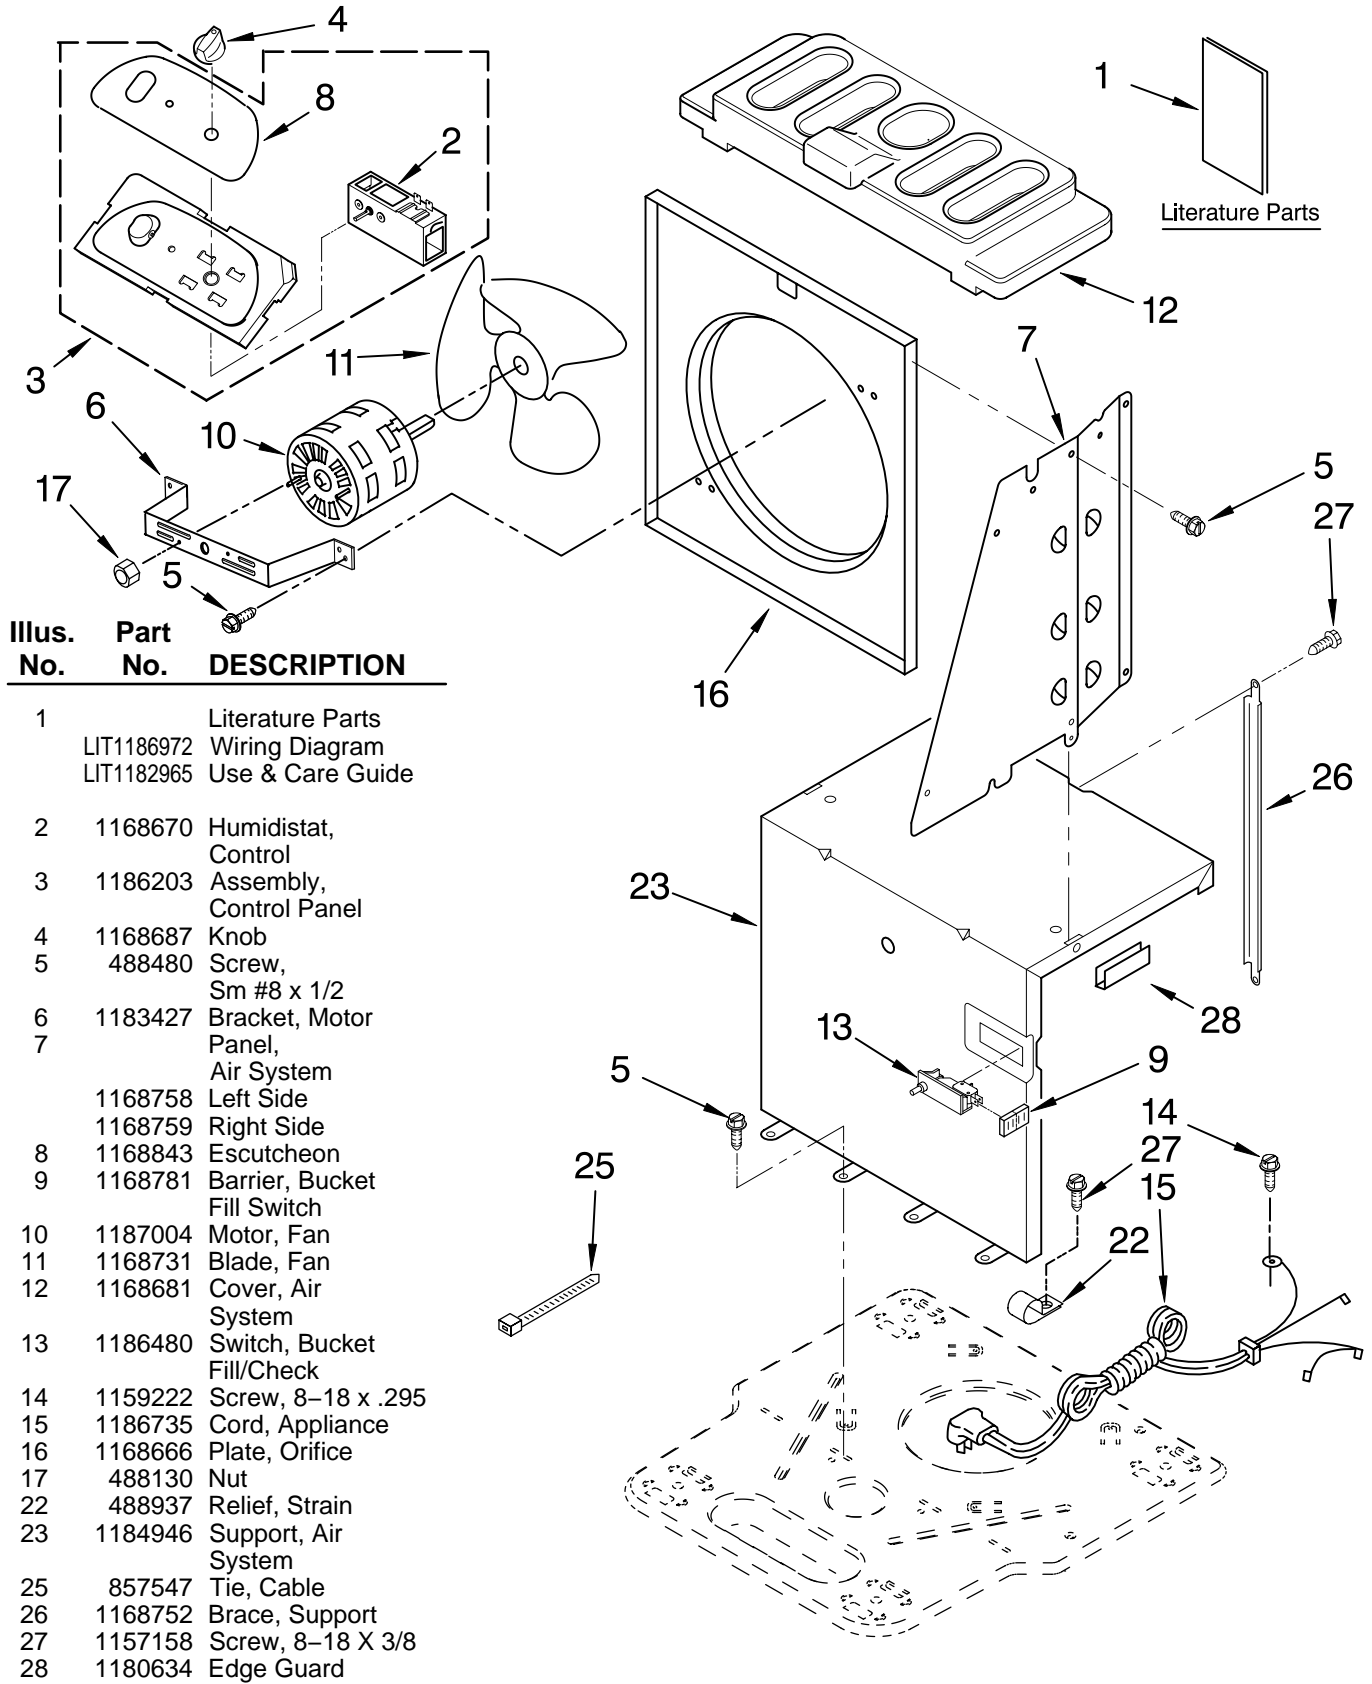

----- Manual continues below -----

AIR FLOW AND CONTROL PARTS

For Model: AD40DSL5

DEHUMIDIFIER

Illus. No.	Part No.	DESCRIPTION
1	LIT1186972 LIT1182965	Literature Parts Wiring Diagram Use & Care Guide
2	1168670	Humidistat, Control
3	1186203	Assembly, Control Panel
4	1168687	Knob
5	488480	Screw, Sm #8 x 1/2
6	1183427	Bracket, Motor Panel,
7	1168758 1168759	Air System Left Side Right Side
8	1168843	Escutcheon
9	1168781	Barrier, Bucket Fill Switch
10	1187004	Motor, Fan
11	1168731	Blade, Fan
12	1168681	Cover, Air System
13	1186480	Switch, Bucket Fill/Check
14	1159222	Screw, 8-18 x .295
15	1186735	Cord, Appliance
16	1168666	Plate, Orifice
17	488130	Nut
22	488937	Relief, Strain
23	1184946	Support, Air System
25	857547	Tie, Cable
26	1168752	Brace, Support
27	1157158	Screw, 8-18 X 3/8
28	1180634	Edge Guard

FOR ORDERING INFORMATION REFER TO PARTS PRICE LIST

UNIT PARTS

For Model: AD40DSL5

Illus. No.	Part No.	DESCRIPTION	Illus. No.	Part No.	DESCRIPTION	Illus. No.	Part No.	DESCRIPTION
2	1186761	Tube, Restrictor (Length 44.00")	13	1182120	Gasket, Nut	25	1187682	Compressor, (Complete Assembly)
3	1162526	Strainer	14	1186754	Evaporator	26	1168761	Pan, Drain
4	708532	Bend, Return (7)	15	488480	Screw, 8 x 1/2 (4)	29	1184625	Insulation (Restrictor Tube)
5	708531	Bend, Return (1)	16	1182118	Gasket, Terminal Cover	REFRIGERANT CHARGE		
7	1187542	Condenser	17	8011446	Clip, Compressor	7.50 oz.		
10	1186982	Overload, Protector	18	1186186	Capacitor			
11	1186128	Nut, Terminal Cover	19	1187006	Harness, Wire (With De-Icer)			
12	1184748	Cover, Terminal	20	950212	Grommet (3)			
			21	1186674	Base			
			22	1164241	Caster (4)			