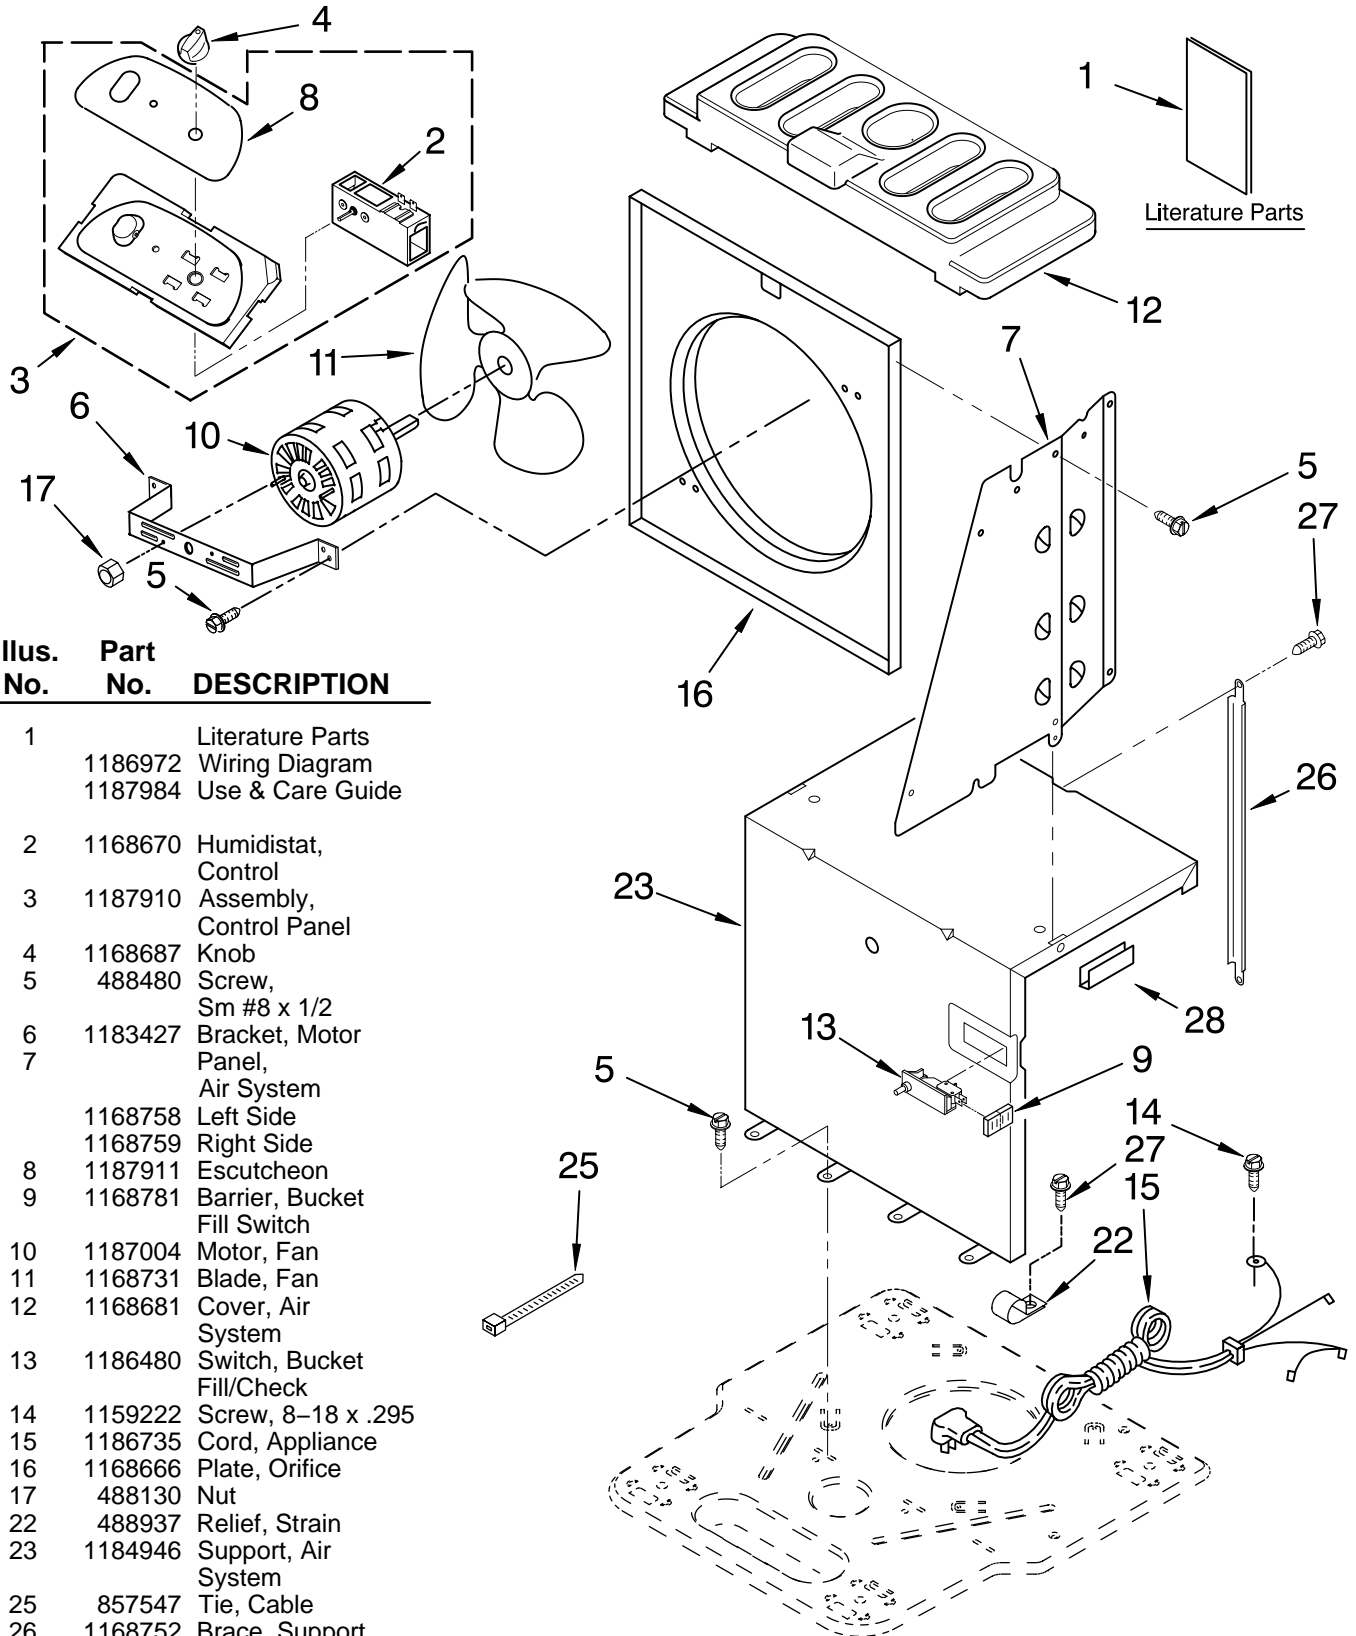

----- Manual continues below -----

AIR FLOW AND CONTROL PARTS

For Model: AD40DSR0

DEHUMIDIFIER

Illus. No.	Part No.	DESCRIPTION
1	1186972	Literature Parts Wiring Diagram
	1187984	Use & Care Guide
2	1168670	Humidistat, Control
3	1187910	Assembly, Control Panel
4	1168687	Knob
5	488480	Screw, Sm #8 x 1/2
6	1183427	Bracket, Motor
7	1168758	Panel, Air System Left Side
	1168759	Right Side
8	1187911	Escutcheon
9	1168781	Barrier, Bucket Fill Switch
10	1187004	Motor, Fan
11	1168731	Blade, Fan
12	1168681	Cover, Air System
13	1186480	Switch, Bucket Fill/Check
14	1159222	Screw, 8-18 x .295
15	1186735	Cord, Appliance
16	1168666	Plate, Orifice
17	488130	Nut
22	488937	Relief, Strain
23	1184946	Support, Air System
25	857547	Tie, Cable
26	1168752	Brace, Support
27	1157158	Screw, 8-18 X 3/8
28	1180634	Edge Guard

FOR ORDERING INFORMATION REFER TO PARTS PRICE LIST

UNIT PARTS

For Model: AD40DSR0

Illus. No.	Part No.	DESCRIPTION
2	1186761	Tube, Restrictor (Length 44.00")
3	1162526	Strainer
4	708532	Bend, Return (7)
5	708531	Bend, Return (1)
7	1187542	Condenser
10	1186982	Overload, Protector
11	1186128	Nut, Terminal Cover
12	1184748	Cover, Terminal
13	1182120	Gasket, Nut

Illus. No.	Part No.	DESCRIPTION
14	1186754	Evaporator
15	488480	Screw, 8 x 1/2 (4)
16	1182118	Gasket, Terminal Cover
17	8011446	Clip, Compressor
18	1186186	Capacitor
19	1187006	Harness, Wire (With De-Icer)
20	950212	Grommet (3)
21	1186674	Base
22	1164241	Caster (4)

CABINET PARTS

For Model: AD40DSR0

Illus. No.	Part No.	DESCRIPTION
1	1186822	Cabinet
3	1186430	Clip, Float
4	1168652	Cover, Top
5	1188009	Cover, Front (Includes Item 7)
6	1172075	Float
7	1187171	Nameplate
8	1182080	Bucket, Condensate
10	1168744	Screw