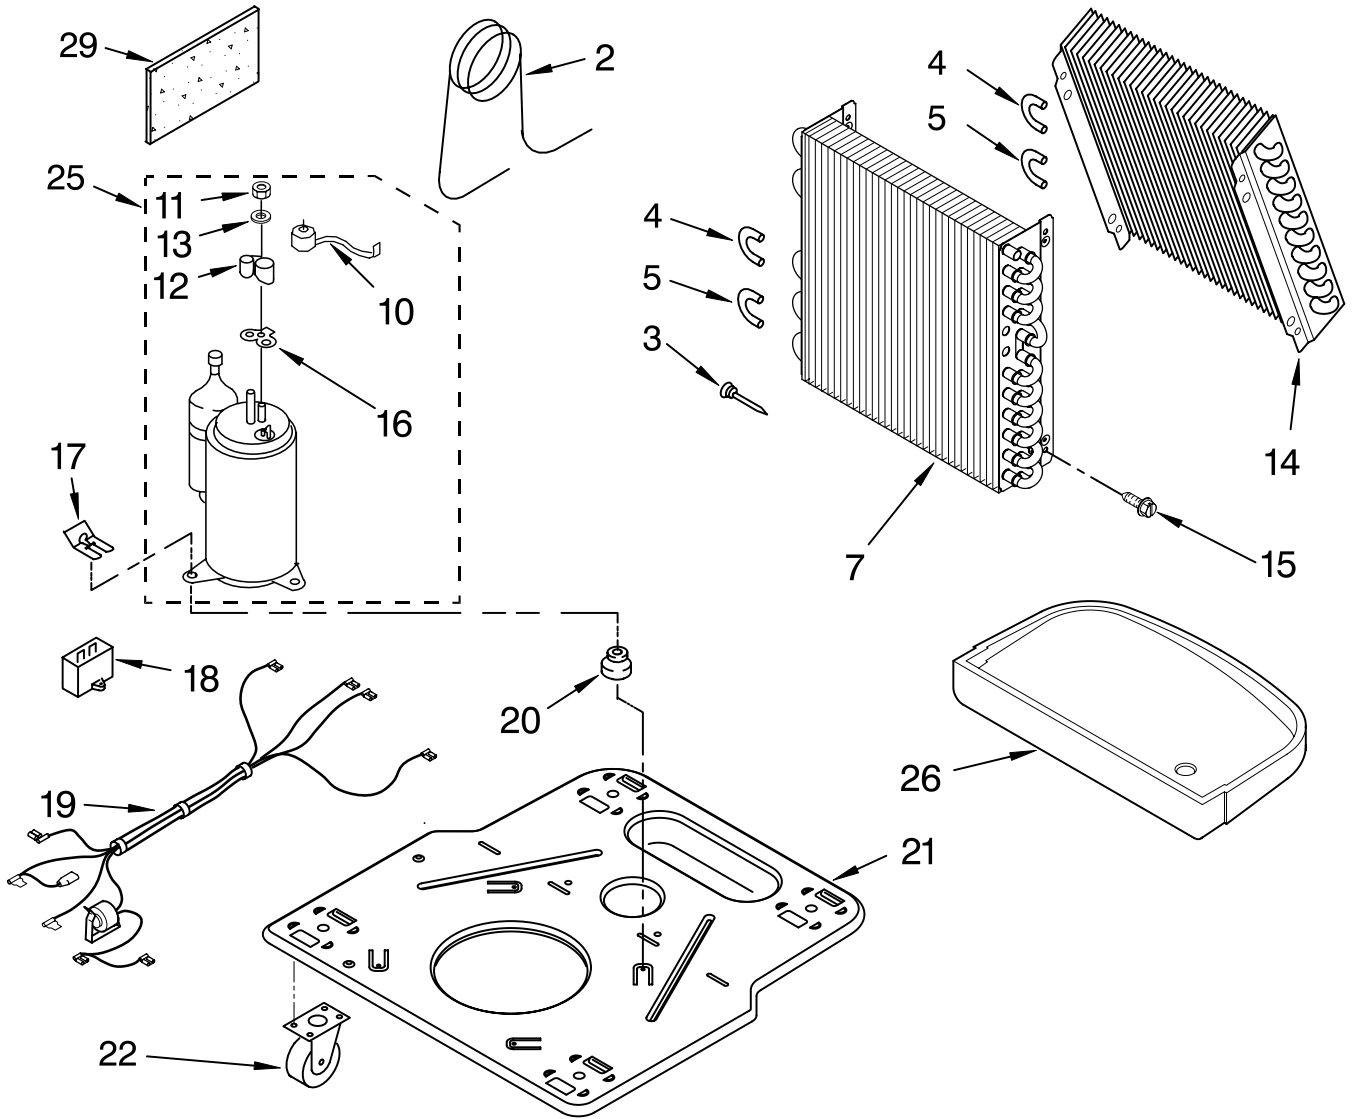

----- Manual continues below -----

AIR FLOW AND CONTROL PARTS

For Model: AD40DSR0

DEHUMIDIFIER

Illus. No.	Part No.	DESCRIPTION
1	1186972	Literature Parts Wiring Diagram
	1187984	Use & Care Guide
2	1168670	Humidistat, Control
3	1187910	Assembly, Control Panel
4	1168687	Knob
5	488480	Screw, Sm #8 x 1/2
6	1183427	Bracket, Motor
7	1168758	Panel, Air System Left Side
	1168759	Right Side
8	1187911	Escutcheon
9	1168781	Barrier, Bucket Fill Switch
10	1187004	Motor, Fan
11	1168731	Blade, Fan
12	1168681	Cover, Air System
13	1186480	Switch, Bucket Fill/Check
14	1159222	Screw, 8-18 x .295
15	1186735	Cord, Appliance
16	1168666	Plate, Orifice
17	488130	Nut
22	488937	Relief, Strain
23	1184946	Support, Air System
25	857547	Tie, Cable
26	1168752	Brace, Support
27	1157158	Screw, 8-18 X 3/8
28	1180634	Edge Guard

FOR ORDERING INFORMATION REFER TO PARTS PRICE LIST

UNIT PARTS

For Model: AD40DSR0

Illus. No.	Part No.	DESCRIPTION
2	1186761	Tube, Restrictor (Length 44.00")
3	1162526	Strainer
4	708532	Bend, Return (7)
5	708531	Bend, Return (1)
7	1187542	Condenser
10	1186982	Overload, Protector
11	1186128	Nut, Terminal Cover
12	1184748	Cover, Terminal
13	1182120	Gasket, Nut

Illus. No.	Part No.	DESCRIPTION
14	1186754	Evaporator
15	488480	Screw, 8 x 1/2 (4)
16	1182118	Gasket, Terminal Cover
17	8011446	Clip, Compressor
18	1186186	Capacitor
19	1187006	Harness, Wire (With De-Icer)
20	950212	Grommet (3)
21	1186674	Base
22	1164241	Caster (4)

CABINET PARTS

For Model: AD40DSR0

Illus. No.	Part No.	DESCRIPTION
1	1186822	Cabinet
3	1186430	Clip, Float
4	1168652	Cover, Top
5	1188009	Cover, Front (Includes Item 7)
6	1172075	Float
7	1187171	Nameplate
8	1182080	Bucket, Condensate
10	1168744	Screw