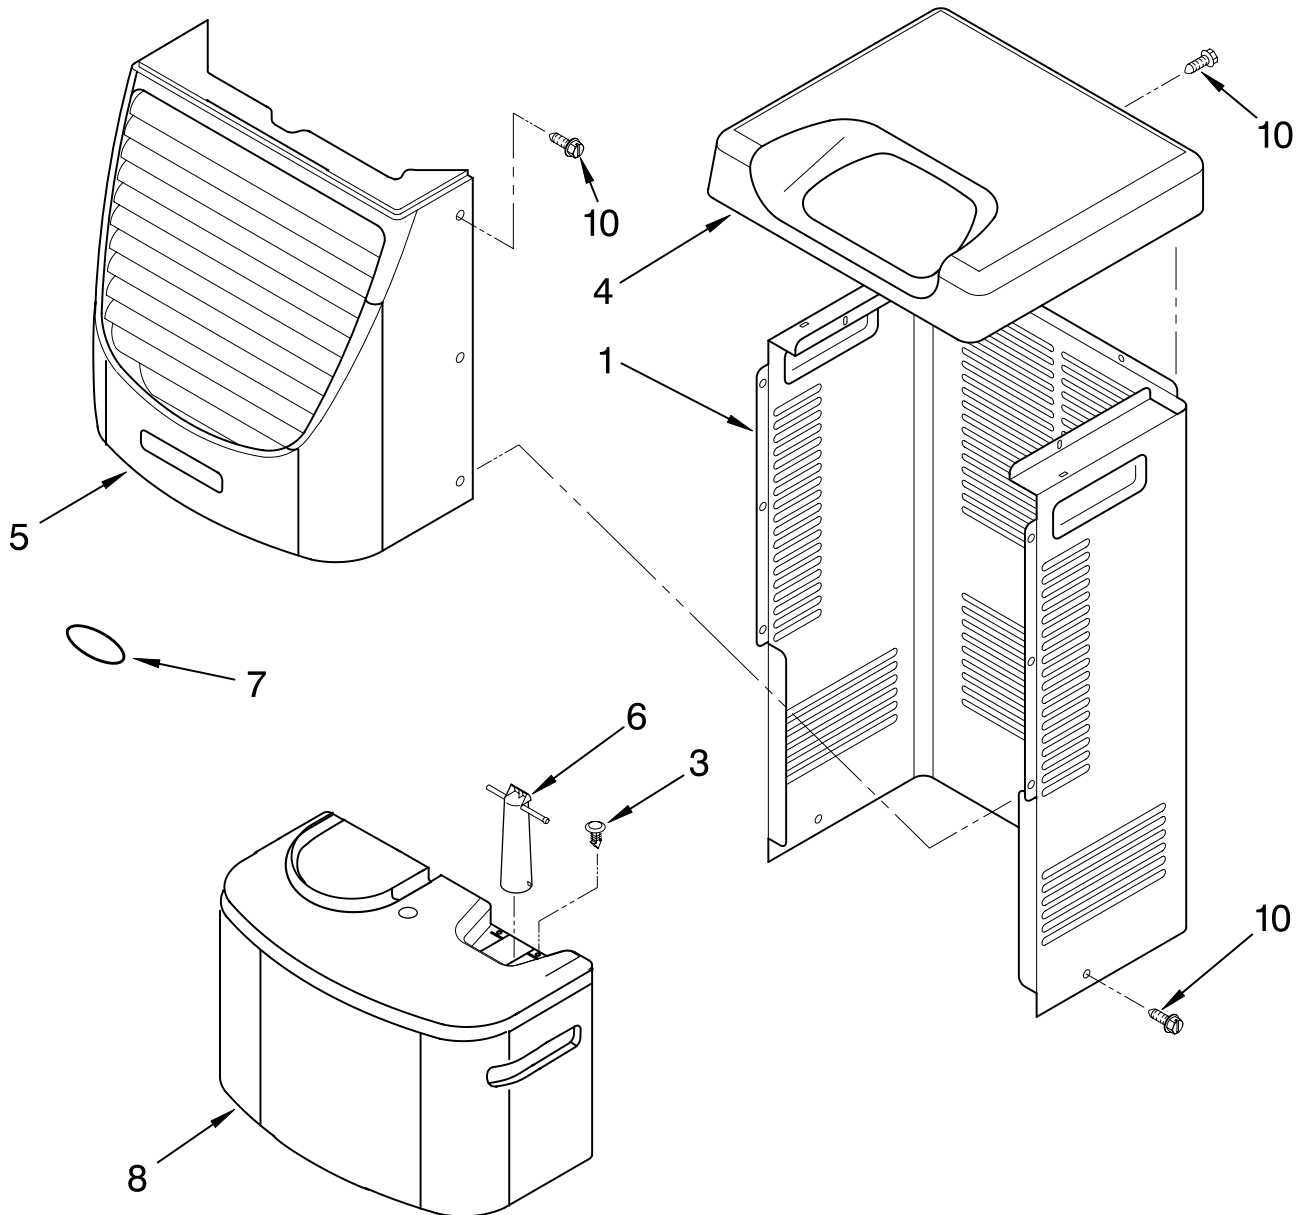

----- Manual continues below -----

AIR FLOW AND CONTROL PARTS

For Model: AD40DSR0

DEHUMIDIFIER

Illus. No.	Part No.	DESCRIPTION
1	1186972	Literature Parts Wiring Diagram
	1187984	Use & Care Guide
2	1168670	Humidistat, Control
3	1187910	Assembly, Control Panel
4	1168687	Knob
5	488480	Screw, Sm #8 x 1/2
6	1183427	Bracket, Motor
7	1168758	Panel, Air System Left Side
	1168759	Right Side
8	1187911	Escutcheon
9	1168781	Barrier, Bucket Fill Switch
10	1187004	Motor, Fan
11	1168731	Blade, Fan
12	1168681	Cover, Air System
13	1186480	Switch, Bucket Fill/Check
14	1159222	Screw, 8-18 x .295
15	1186735	Cord, Appliance
16	1168666	Plate, Orifice
17	488130	Nut
22	488937	Relief, Strain
23	1184946	Support, Air System
25	857547	Tie, Cable
26	1168752	Brace, Support
27	1157158	Screw, 8-18 X 3/8
28	1180634	Edge Guard

FOR ORDERING INFORMATION REFER TO PARTS PRICE LIST

UNIT PARTS

For Model: AD40DSR0

Illus. No.	Part No.	DESCRIPTION
2	1186761	Tube, Restrictor (Length 44.00")
3	1162526	Strainer
4	708532	Bend, Return (7)
5	708531	Bend, Return (1)
7	1187542	Condenser
10	1186982	Overload, Protector
11	1186128	Nut, Terminal Cover
12	1184748	Cover, Terminal
13	1182120	Gasket, Nut

Illus. No.	Part No.	DESCRIPTION
25	1187682	Compressor, (Complete Assembly)
26	1168761	Pan, Drain
29	1184625	Insulation (Restrictor Tube)

REFRIGERANT CHARGE

7.50 oz.

FOR ORDERING INFORMATION REFER TO PARTS PRICE LIST

CABINET PARTS

For Model: AD40DSR0

Illus. No.	Part No.	DESCRIPTION
1	1186822	Cabinet
3	1186430	Clip, Float
4	1168652	Cover, Top
5	1188009	Cover, Front (Includes Item 7)
6	1172075	Float
7	1187171	Nameplate
8	1182080	Bucket, Condensate
10	1168744	Screw