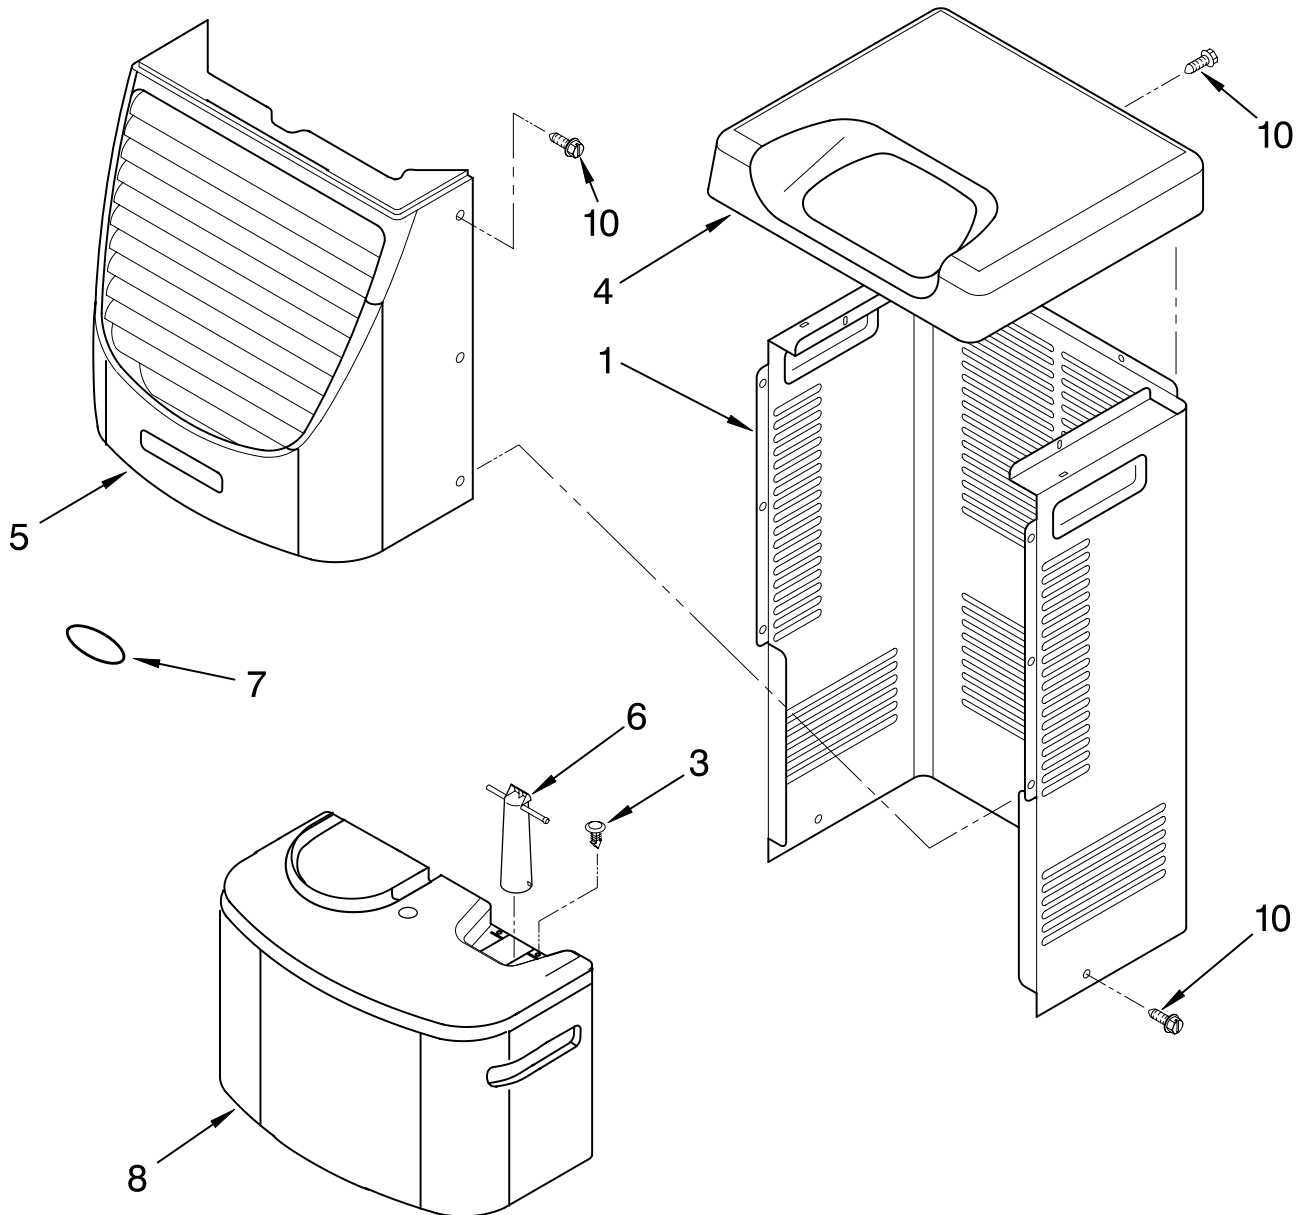

----- Manual continues below -----

AIR FLOW AND CONTROL PARTS

For Model: AD40DSR1

DEHUMIDIFIER

Literature Parts

Illus. No.	Part No.	DESCRIPTION
1	1186972	Literature Parts Wiring Diagram
	1187984	Use & Care Guide
2	1168670	Humidistat, Control
3	1187910	Assembly, Control Panel
4	1168687	Knob
5	488480	Screw, Sm #8 x 1/2
6	1183427	Bracket, Motor Panel,
7	1168758	Air System Left Side
	1168759	Right Side
8	1187911	Escutcheon
9	1168781	Barrier, Bucket Fill Switch
10	1187004	Motor, Fan
11	1168731	Blade, Fan
12	1168681	Cover, Air System
13	1186480	Switch, Bucket Fill/Check
14	1159222	Screw, 8-18 x .295
15	1186735	Cord, Appliance
16	1168666	Plate, Orifice
17	488130	Nut
22	488937	Relief, Strain
23	1184946	Support, Air System
25	857547	Tie, Cable
26	1168752	Brace, Support
27	1157158	Screw, 8-18 X 3/8
28	1180634	Edge Guard

FOR ORDERING INFORMATION REFER TO PARTS PRICE LIST

UNIT PARTS

For Model: AD40DSR1

Illus. No.	Part No.	DESCRIPTION
2	1186761	Tube, Restrictor (Length 44.00")
3	1162526	Strainer
4	708532	Bend, Return (7)
5	708531	Bend, Return (1)
6	1185795	Spring, Overload
7	1187542	Condenser
10	1188145	Overload, Protector
11	1186030	Nut, Terminal Cover
12	1185792	Cover, Terminal

Illus. No.	Part No.	DESCRIPTION
22	1164241	Caster (4)
25	1188132	Compressor, (Complete Assembly)
26	1168761	Pan, Drain
29	1184625	Insulation (Restrictor Tube)

REFRIGERANT CHARGE

7.50 oz.

FOR ORDERING INFORMATION REFER TO PARTS PRICE LIST

CABINET PARTS

For Model: AD40DSR1

Illus. No.	Part No.	DESCRIPTION
1	1186822	Cabinet
3	1186430	Clip, Float
4	1168652	Cover, Top
5	1188009	Cover, Front (Includes Item 7)
6	1172075	Float
7	1187171	Nameplate
8	1182080	Bucket, Condensate
10	1168744	Screw