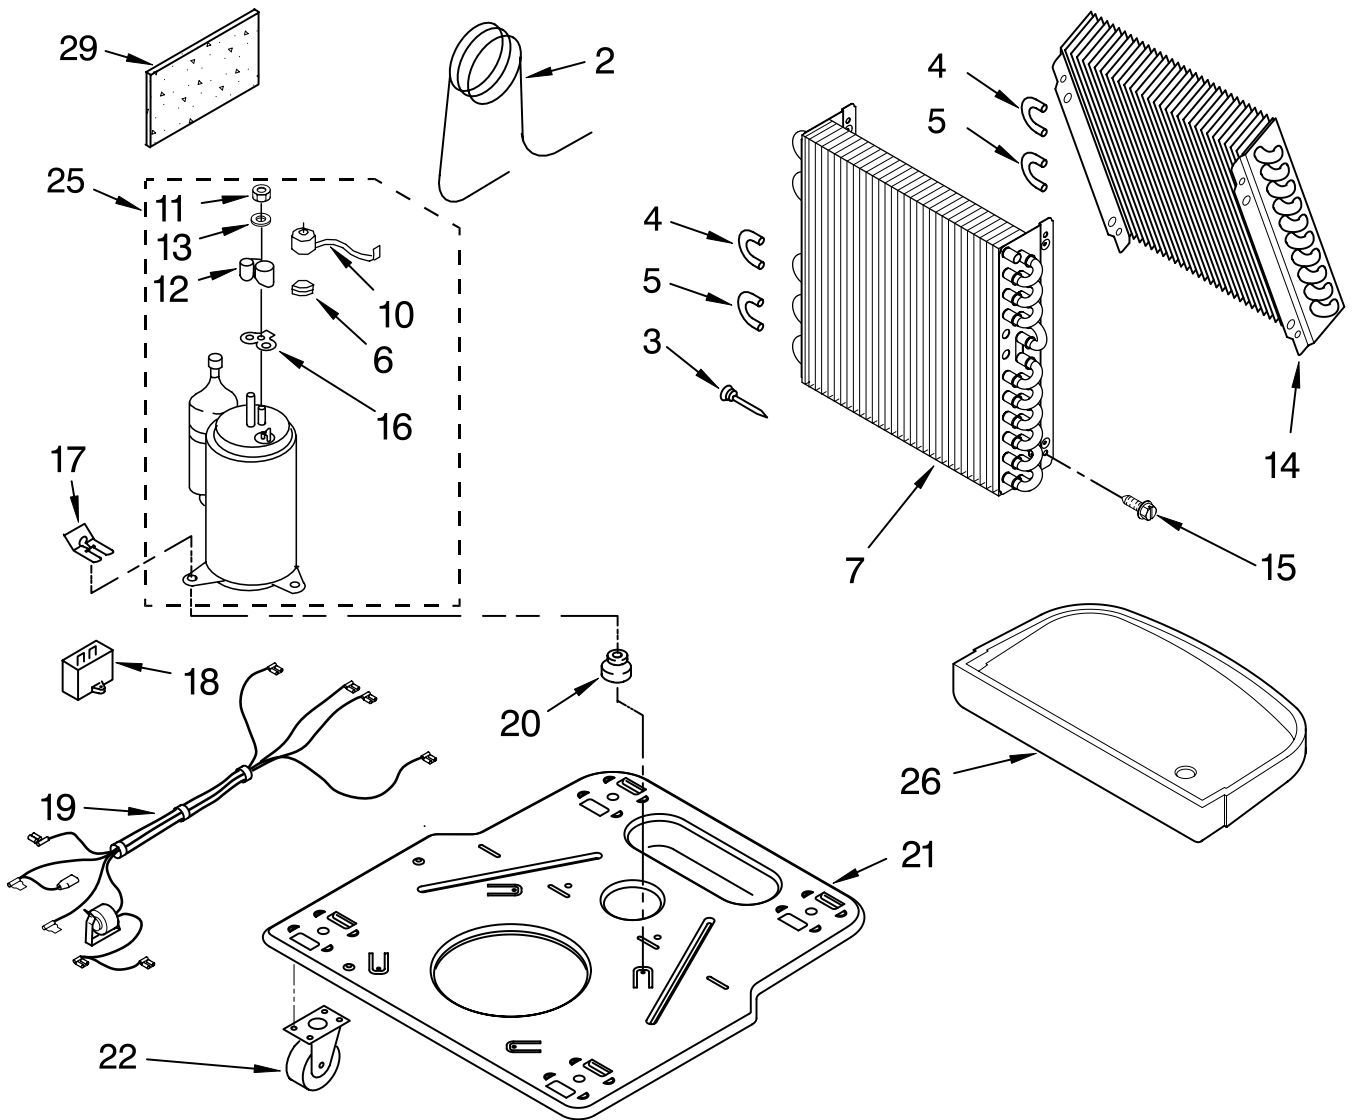

----- Manual continues below -----

AIR FLOW AND CONTROL PARTS

For Model: AD40DSR1

DEHUMIDIFIER

Literature Parts

Illus. No.	Part No.	DESCRIPTION
1	1186972	Literature Parts Wiring Diagram
	1187984	Use & Care Guide
2	1168670	Humidistat, Control
3	1187910	Assembly, Control Panel
4	1168687	Knob
5	488480	Screw, Sm #8 x 1/2
6	1183427	Bracket, Motor Panel,
7	1168758	Air System Left Side
	1168759	Right Side
8	1187911	Escutcheon
9	1168781	Barrier, Bucket Fill Switch
10	1187004	Motor, Fan
11	1168731	Blade, Fan
12	1168681	Cover, Air System
13	1186480	Switch, Bucket Fill/Check
14	1159222	Screw, 8-18 x .295
15	1186735	Cord, Appliance
16	1168666	Plate, Orifice
17	488130	Nut
22	488937	Relief, Strain
23	1184946	Support, Air System
25	857547	Tie, Cable
26	1168752	Brace, Support
27	1157158	Screw, 8-18 X 3/8
28	1180634	Edge Guard

FOR ORDERING INFORMATION REFER TO PARTS PRICE LIST

UNIT PARTS

For Model: AD40DSR1

Illus. No.	Part No.	DESCRIPTION
2	1186761	Tube, Restrictor (Length 44.00")
3	1162526	Strainer
4	708532	Bend, Return (7)
5	708531	Bend, Return (1)
6	1185795	Spring, Overload
7	1187542	Condenser
10	1188145	Overload, Protector
11	1186030	Nut, Terminal Cover
12	1185792	Cover, Terminal

Illus. No.	Part No.	DESCRIPTION
13	1185794	Washer, Nut
14	1186754	Evaporator
15	488480	Screw, 8 x 1/2 (4)
16	1185793	Gasket, Terminal Cover
17	8011446	Clip, Compressor
18	1188137	Capacitor
19	1187006	Harness, Wire (With De-Icer)
20	950212	Grommet (3)
21	1186674	Base

CABINET PARTS

For Model: AD40DSR1

Illus. No.	Part No.	DESCRIPTION
1	1186822	Cabinet
3	1186430	Clip, Float
4	1168652	Cover, Top
5	1188009	Cover, Front (Includes Item 7)
6	1172075	Float
7	1187171	Nameplate
8	1182080	Bucket, Condensate
10	1168744	Screw