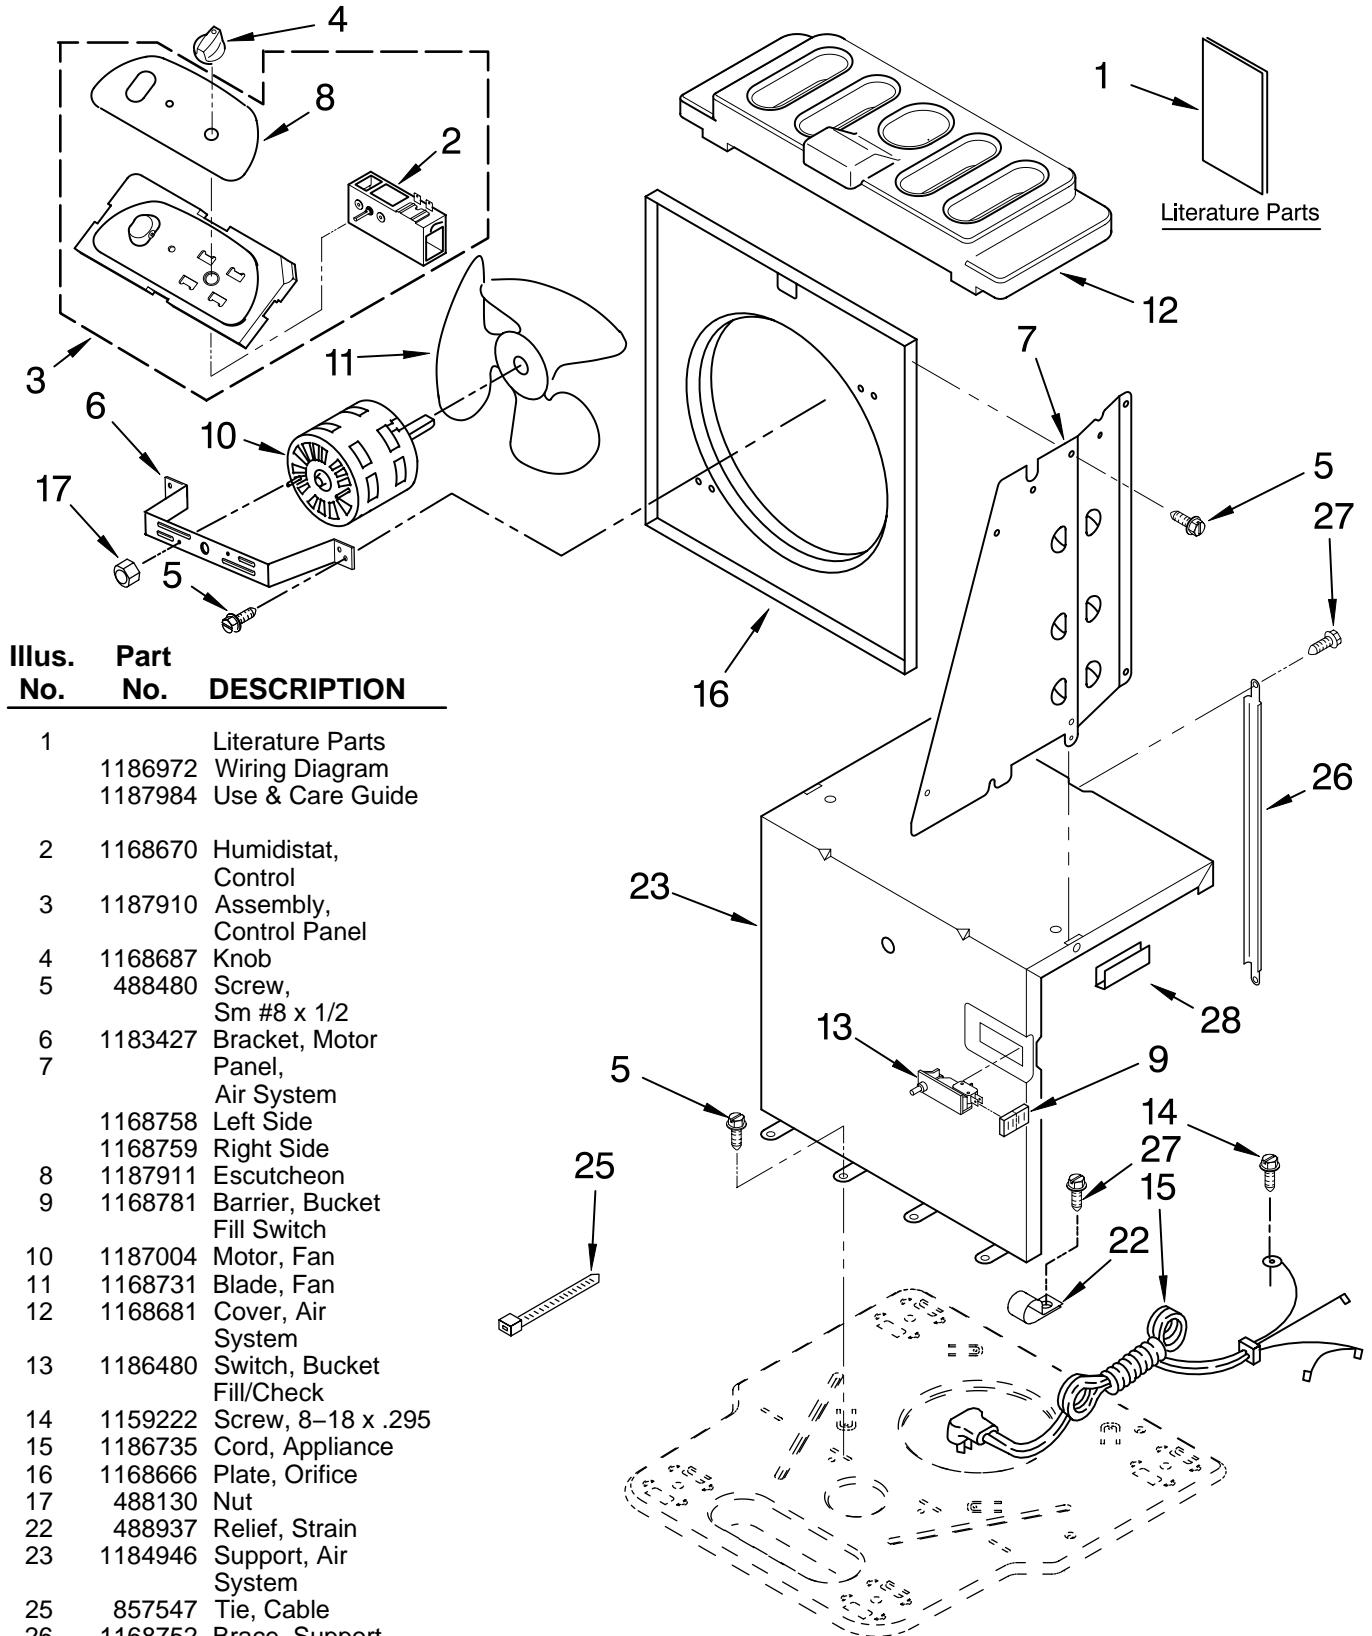

----- Manual continues below -----

AIR FLOW AND CONTROL PARTS

For Model: AD40DSR1

DEHUMIDIFIER

Literature Parts

Illus. No.	Part No.	DESCRIPTION
1	1186972	Literature Parts Wiring Diagram
	1187984	Use & Care Guide
2	1168670	Humidistat, Control
3	1187910	Assembly, Control Panel
4	1168687	Knob
5	488480	Screw, Sm #8 x 1/2
6	1183427	Bracket, Motor Panel,
7	1168758	Air System Left Side
	1168759	Right Side
8	1187911	Escutcheon
9	1168781	Barrier, Bucket Fill Switch
10	1187004	Motor, Fan
11	1168731	Blade, Fan
12	1168681	Cover, Air System
13	1186480	Switch, Bucket Fill/Check
14	1159222	Screw, 8-18 x .295
15	1186735	Cord, Appliance
16	1168666	Plate, Orifice
17	488130	Nut
22	488937	Relief, Strain
23	1184946	Support, Air System
25	857547	Tie, Cable
26	1168752	Brace, Support
27	1157158	Screw, 8-18 X 3/8
28	1180634	Edge Guard

FOR ORDERING INFORMATION REFER TO PARTS PRICE LIST

UNIT PARTS

For Model: AD40DSR1

Illus. No.	Part No.	DESCRIPTION
2	1186761	Tube, Restrictor (Length 44.00")
3	1162526	Strainer
4	708532	Bend, Return (7)
5	708531	Bend, Return (1)
6	1185795	Spring, Overload
7	1187542	Condenser
10	1188145	Overload, Protector
11	1186030	Nut, Terminal Cover
12	1185792	Cover, Terminal

Illus. No.	Part No.	DESCRIPTION
13	1185794	Washer, Nut
14	1186754	Evaporator
15	488480	Screw, 8 x 1/2 (4)
16	1185793	Gasket, Terminal Cover
17	8011446	Clip, Compressor
18	1188137	Capacitor
19	1187006	Harness, Wire (With De-Icer)
20	950212	Grommet (3)
21	1186674	Base

CABINET PARTS

For Model: AD40DSR1

Illus. No.	Part No.	DESCRIPTION
1	1186822	Cabinet
3	1186430	Clip, Float
4	1168652	Cover, Top
5	1188009	Cover, Front (Includes Item 7)
6	1172075	Float
7	1187171	Nameplate
8	1182080	Bucket, Condensate
10	1168744	Screw