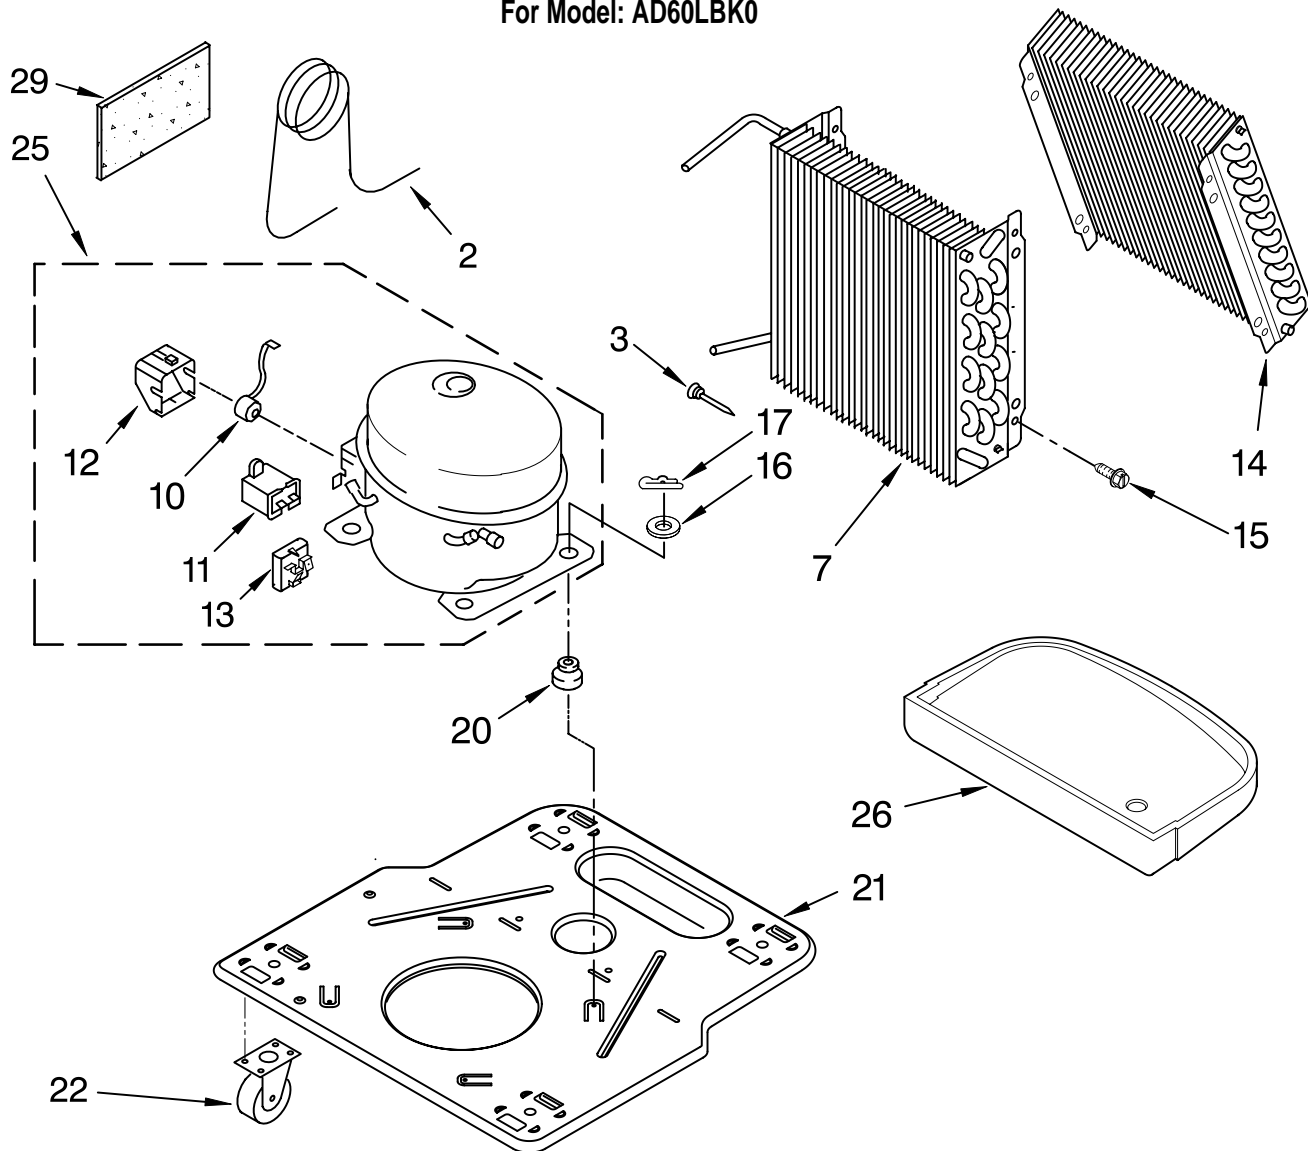

# AIR FLOW AND CONTROL PARTS

For Model: AD60LBK0

DEHUMIDIFIER

Illus. No.	Part No.	DESCRIPTION
1		LITERATURE PARTS
	LIT1185354	Wiring Diagram
	LIT1185020	Use & Care Guide
3	1184916	Assembly, Control Panel Electronic
5	488480	Screw, Sm #8 x 1/2
6	1183427	Bracket, Motor Panel,
7		Air System
	1168758	Left Side
	1168759	Right Side
10	1183426	Motor, Fan
11	1168661	Blade, Fan
12	1168681	Cover, Air System
13	1185227	Switch, Bucket Fill/Check
14	1159222	Screw, 8-18 x .295
15	1184945	Cord, Appliance with Wire Harness
16	1168666	Plate, Orifice
17	488130	Nut
22	1180504	Relief, Strain
23	1184946	Support, Air System
25	857547	Tie, Cable
26	1168752	Brace, Support
27	1157158	Screw, 8-18 X 3/8
28	1180634	Edge Guard

# UNIT PARTS

For Model: AD60LBK0

Illus. No.	Part No.	DESCRIPTION
2	1185345	Tube, Restrictor (Length 36.00")
3	1162526	Strainer
7	1184770	Condenser
10	1185293	Overload, Protector
11	1185344	Capacitor
12	1182781	Cover, Terminal
13	1185343	Relay, Start

Illus. No.	Part No.	DESCRIPTION
26	1168761	Pan, Drain
29	1184625	Seal, Anti Rub (Restrictor Tube)