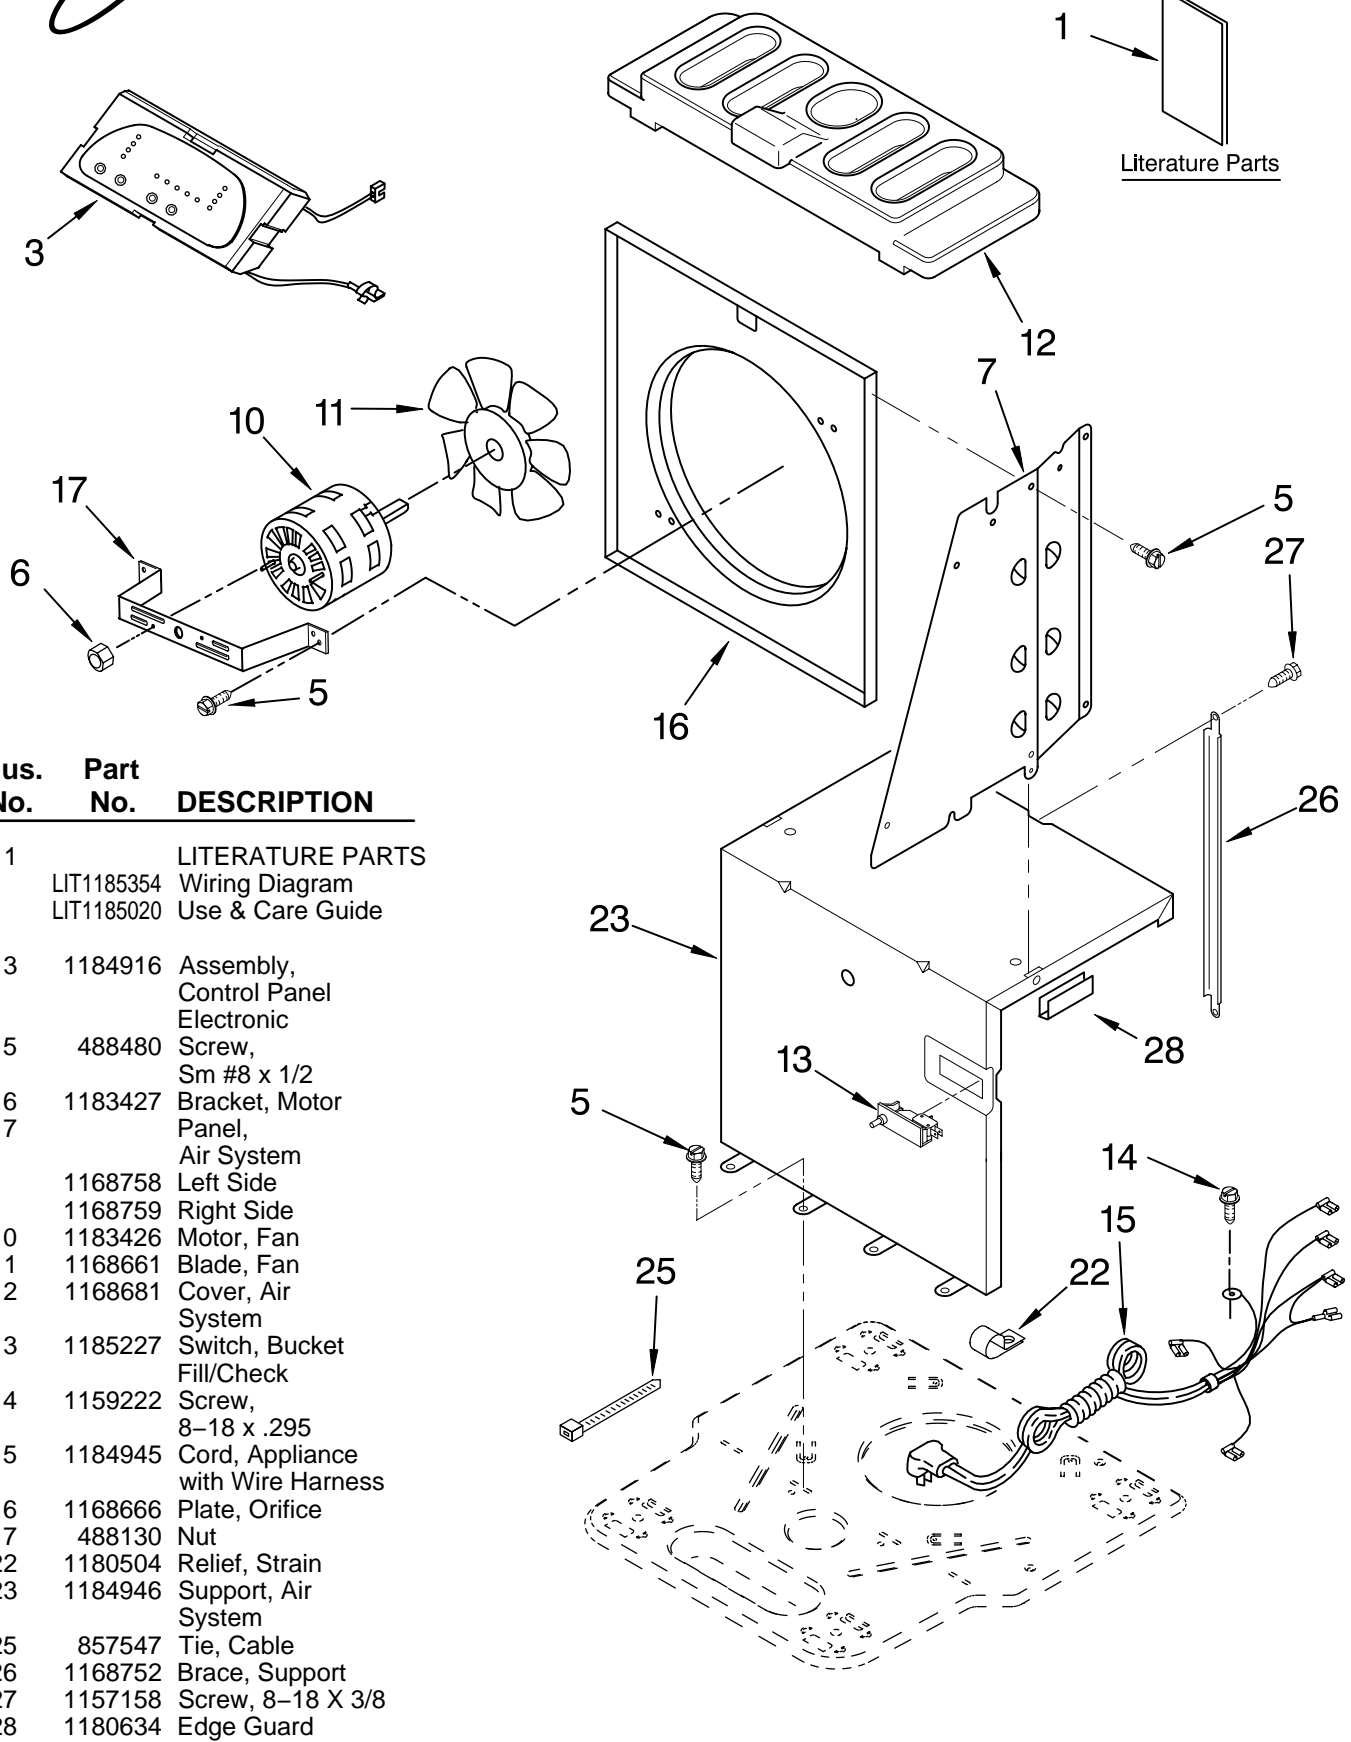

# AIR FLOW AND CONTROL PARTS

For Model: AD60LBK0

DEHUMIDIFIER

Illus. No.	Part No.	DESCRIPTION
1		LITERATURE PARTS
	LIT1185354	Wiring Diagram
	LIT1185020	Use & Care Guide
3	1184916	Assembly, Control Panel Electronic
5	488480	Screw, Sm #8 x 1/2
6	1183427	Bracket, Motor Panel,
7		Air System
	1168758	Left Side
	1168759	Right Side
10	1183426	Motor, Fan
11	1168661	Blade, Fan
12	1168681	Cover, Air System
13	1185227	Switch, Bucket Fill/Check
14	1159222	Screw, 8-18 x .295
15	1184945	Cord, Appliance with Wire Harness
16	1168666	Plate, Orifice
17	488130	Nut
22	1180504	Relief, Strain
23	1184946	Support, Air System
25	857547	Tie, Cable
26	1168752	Brace, Support
27	1157158	Screw, 8-18 X 3/8
28	1180634	Edge Guard

# UNIT PARTS

For Model: AD60LBK0

Illus. No.	Part No.	DESCRIPTION
2	1185345	Tube, Restrictor (Length 36.00")
3	1162526	Strainer
7	1184770	Condenser
10	1185293	Overload, Protector
11	1185344	Capacitor
12	1182781	Cover, Terminal
13	1185343	Relay, Start

Illus. No.	Part No.	DESCRIPTION
26	1168761	Pan, Drain
29	1184625	Seal, Anti Rub (Restrictor Tube)