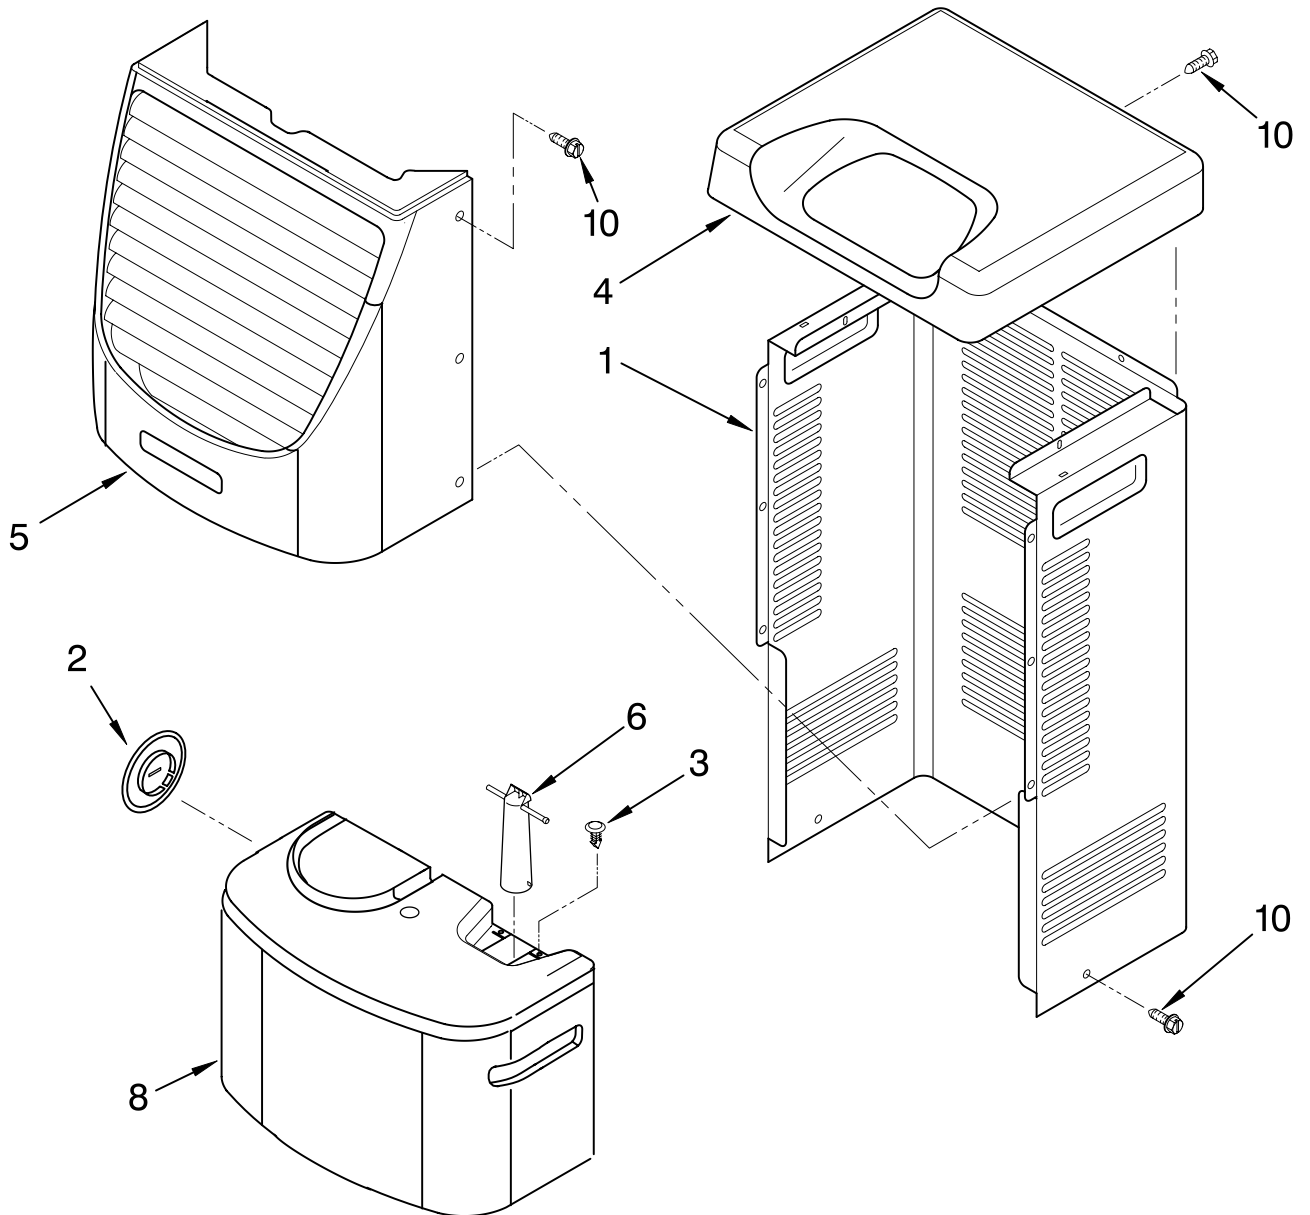

CABINET PARTS

For Model: AD60LBK0

Illus. No.	Part No.	DESCRIPTION
1	1168667	Cabinet
2	1172098	Cover, Hose Connection
3	1168762	Clip, Float
4	1168652	Cover, Top
5	1182600	Cover, Front
6	1172075	Float
8	1182080	Bucket, Condensate
10	1168744	Screw

Illus. No.	Part No.	DESCRIPTION
Following Parts Not Illustrated and Optional Parts Not Included		
	484310	Epoxy, Tube (Aluminum Repair)
	505168	Tape, No Drip
	978025	Valve, Access
	978026	1/4" Tube O.D.
		5/16" Tube O.D.

Illus. No.	Part No.	DESCRIPTION
	978027	3/8" Tube O.D.
	978028	1/2" Tube O.D.
	978029	5/8" Tube O.D.
	978030	3/4" Tube O.D.
	978865	Seal, Ring Access Valve Return Bend Replacement Kit
	4388784	(5/16 Inch Tube)
	4388785	(3/8 Inch Tube)

FOR ORDERING INFORMATION REFER TO PARTS PRICE LIST