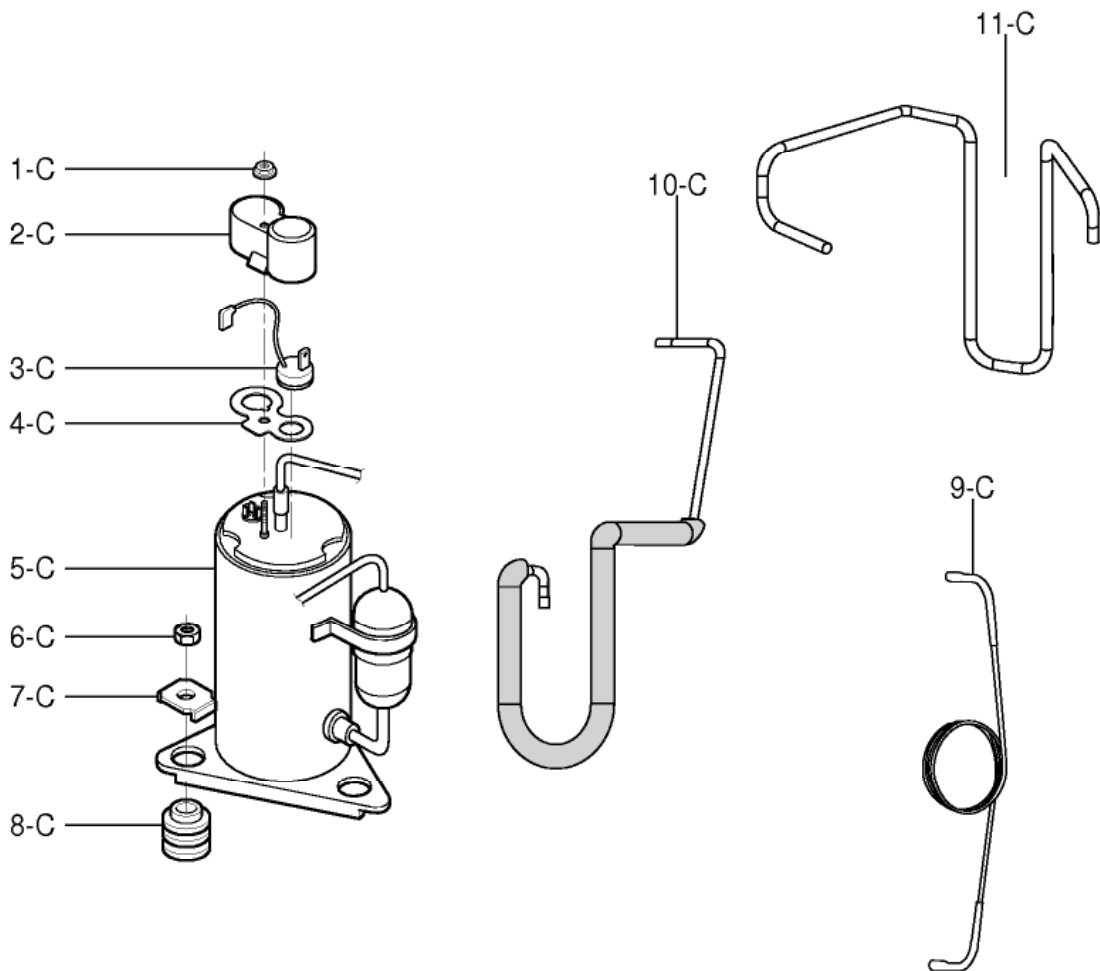

CAUTION: Use the Kenmore part number on all orders, **not** the illustration number.

COMPRESSOR PARTS