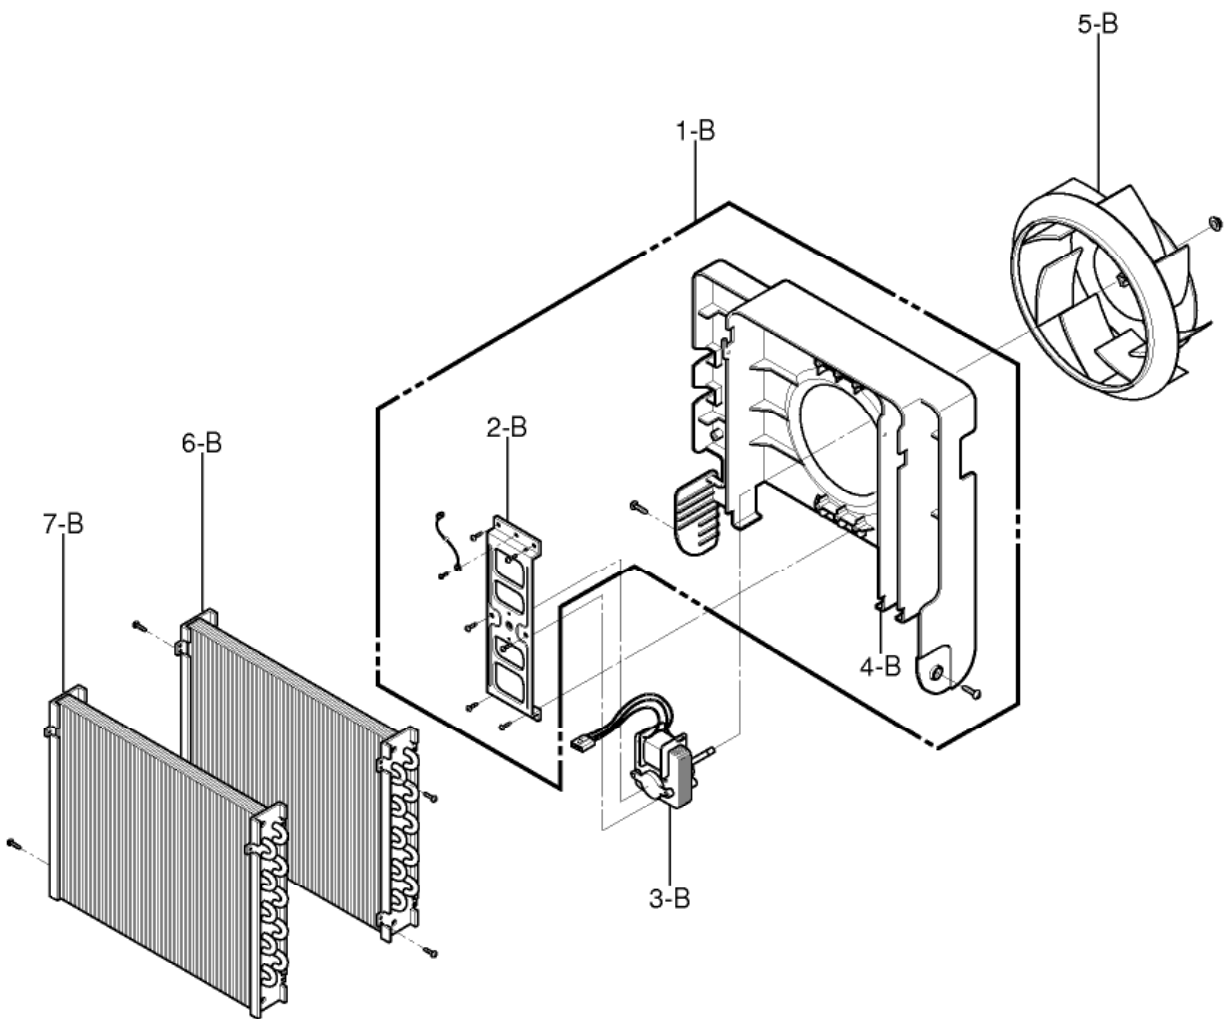

CAUTION: Use the Kenmore part number on all orders, **not** the illustration number.

CYCLE PARTS