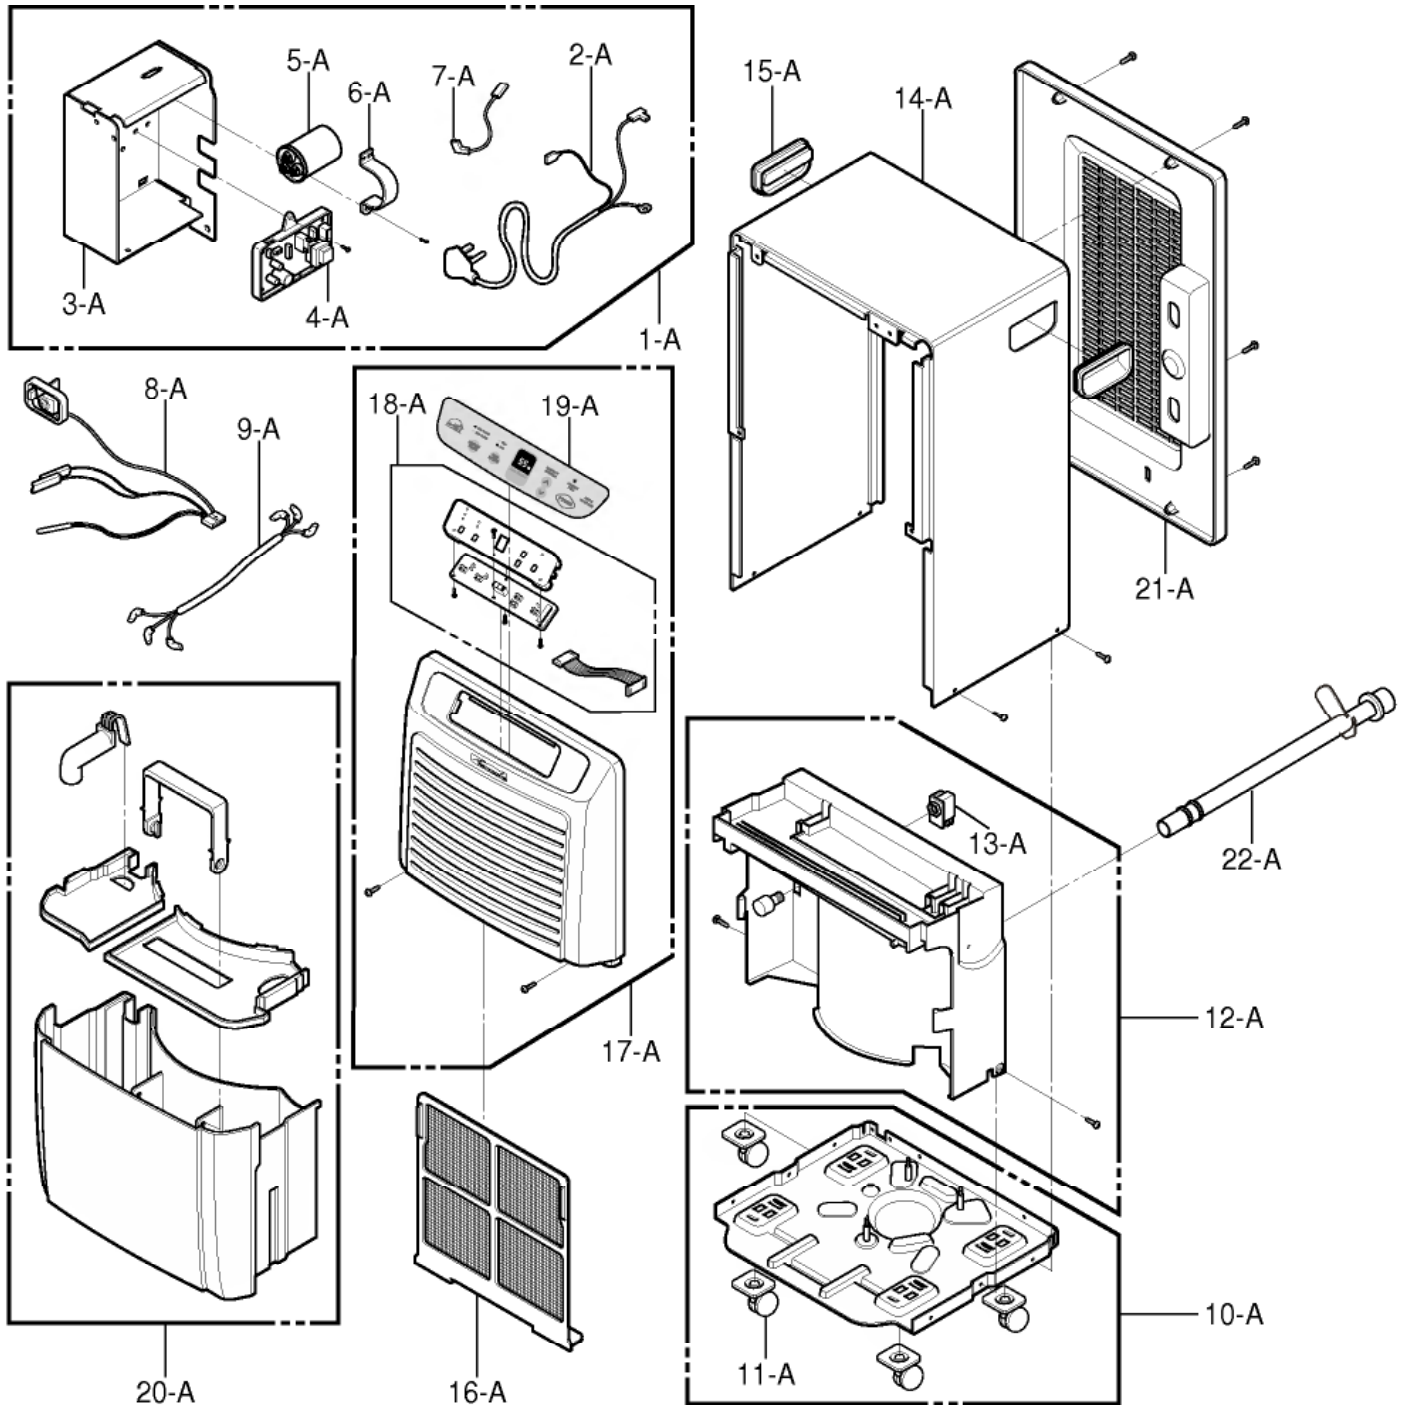

REPAIR PARTS

Dehumidifier
Model No. 580.54501500

To order Parts call Toll Free
1-800-4-MY-HOME®(1-800-469-4663)

CAUTION: Use the Kenmore part number on all orders, **not** the illustration number.

OUTER CASE PARTS AND CONTROL PART