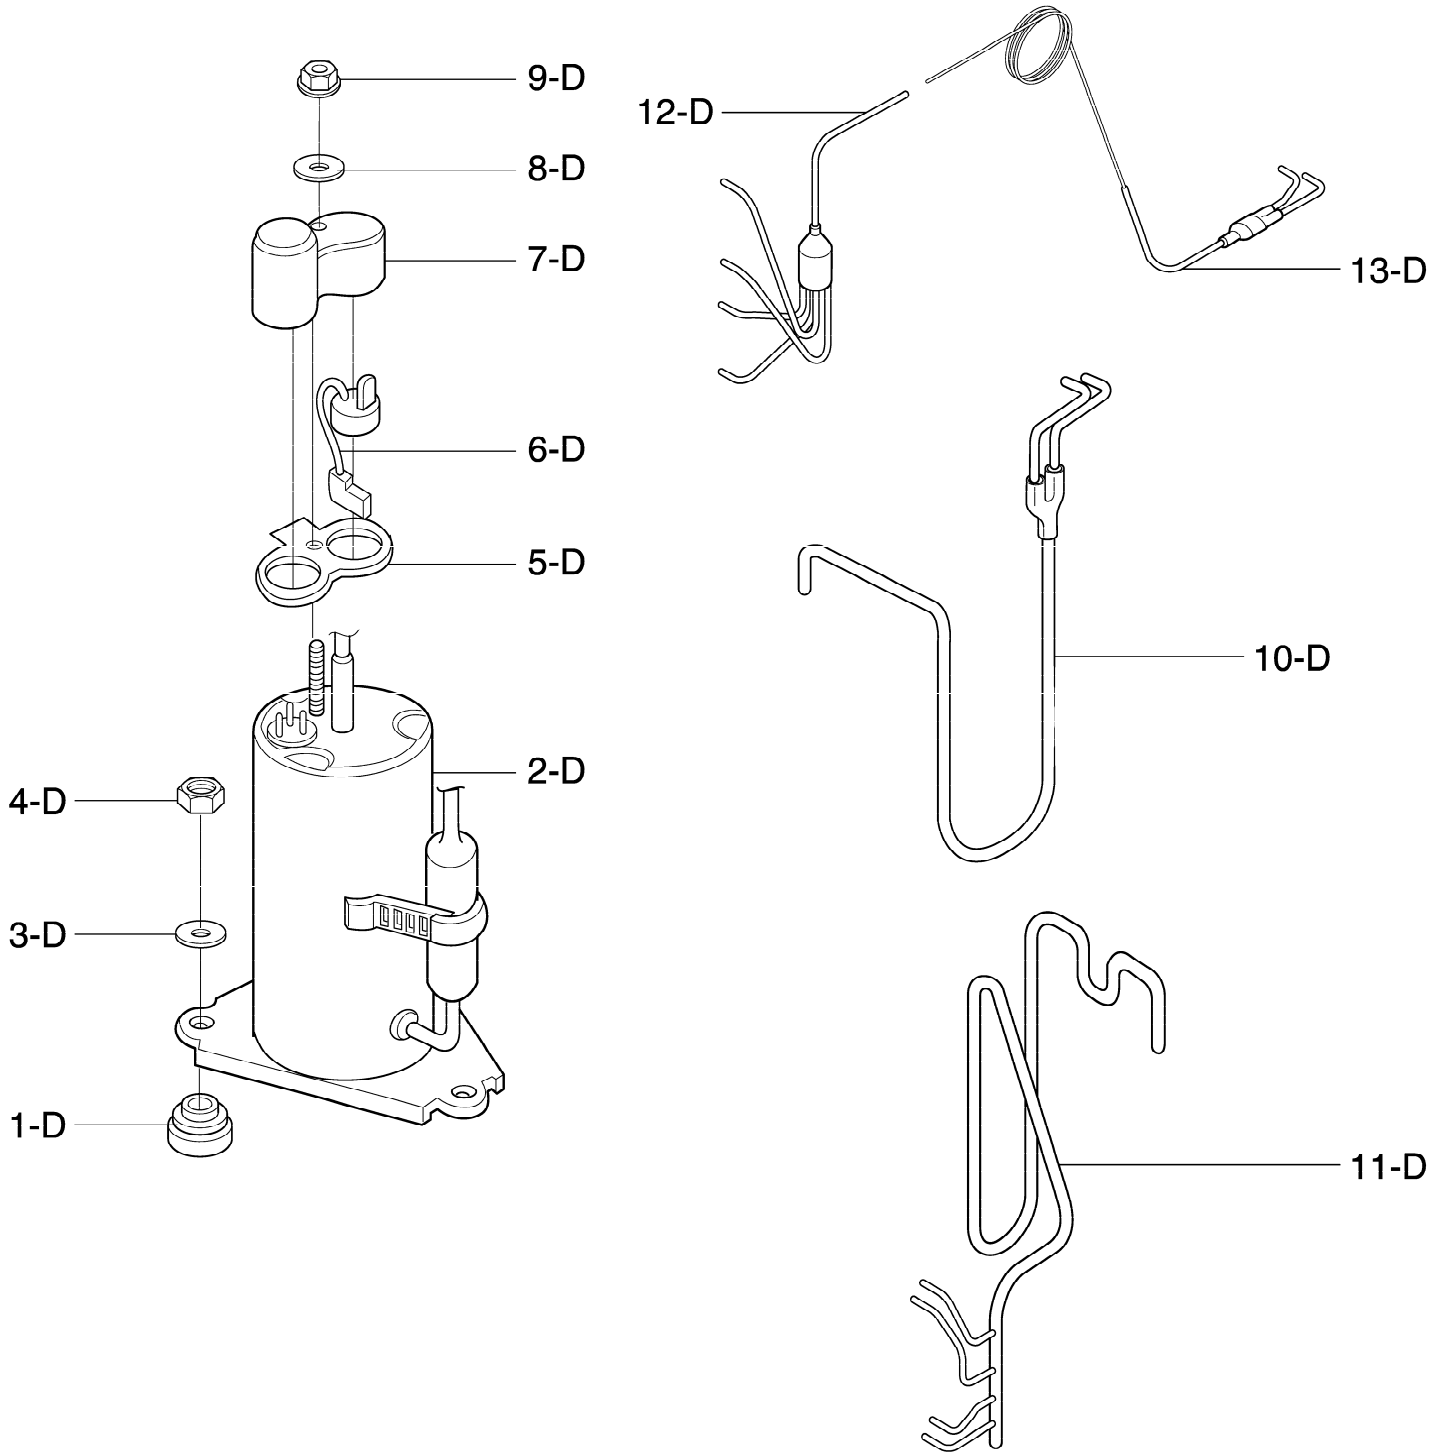

CAUTION: Use the Kenmore part number on all orders, **not** the illustration number.

COMPRESSOR PARTS