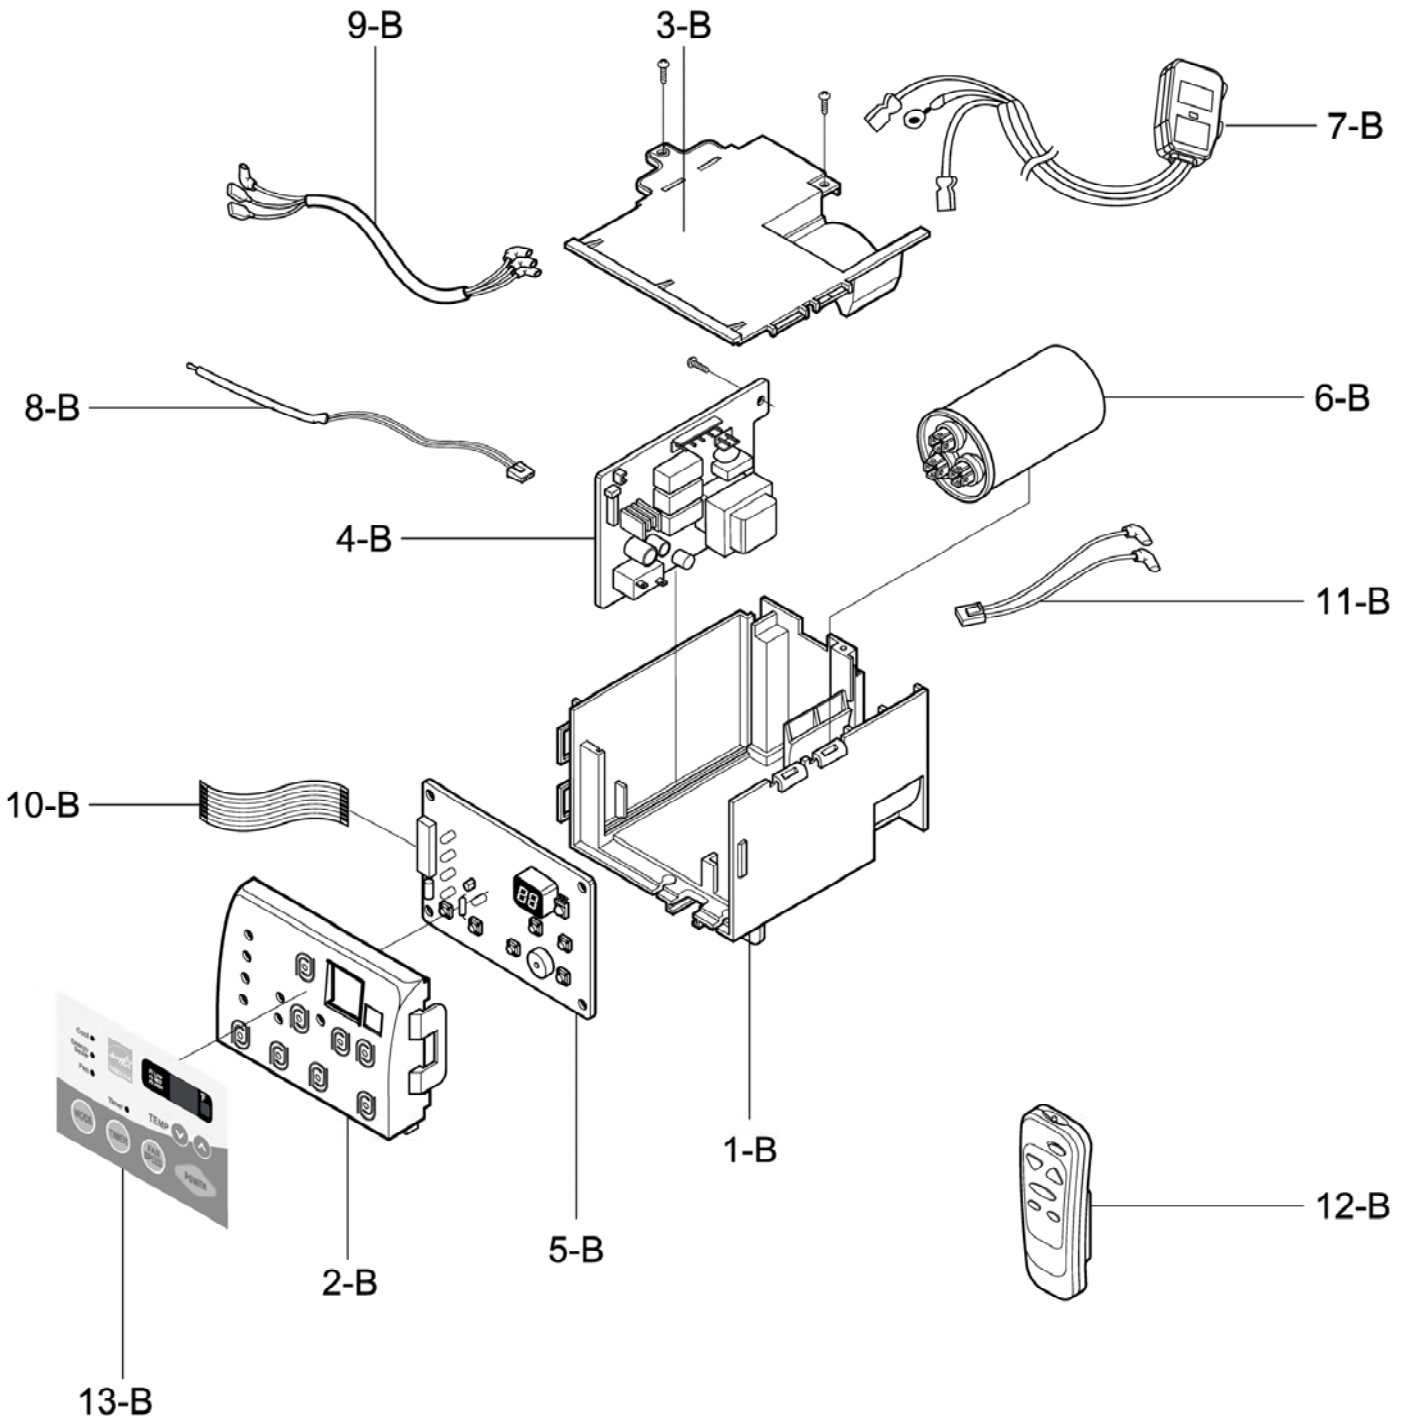

CAUTION: Use the Kenmore part number on all orders, **not** the illustration number.

CONTROL BOX ASSEMBLY