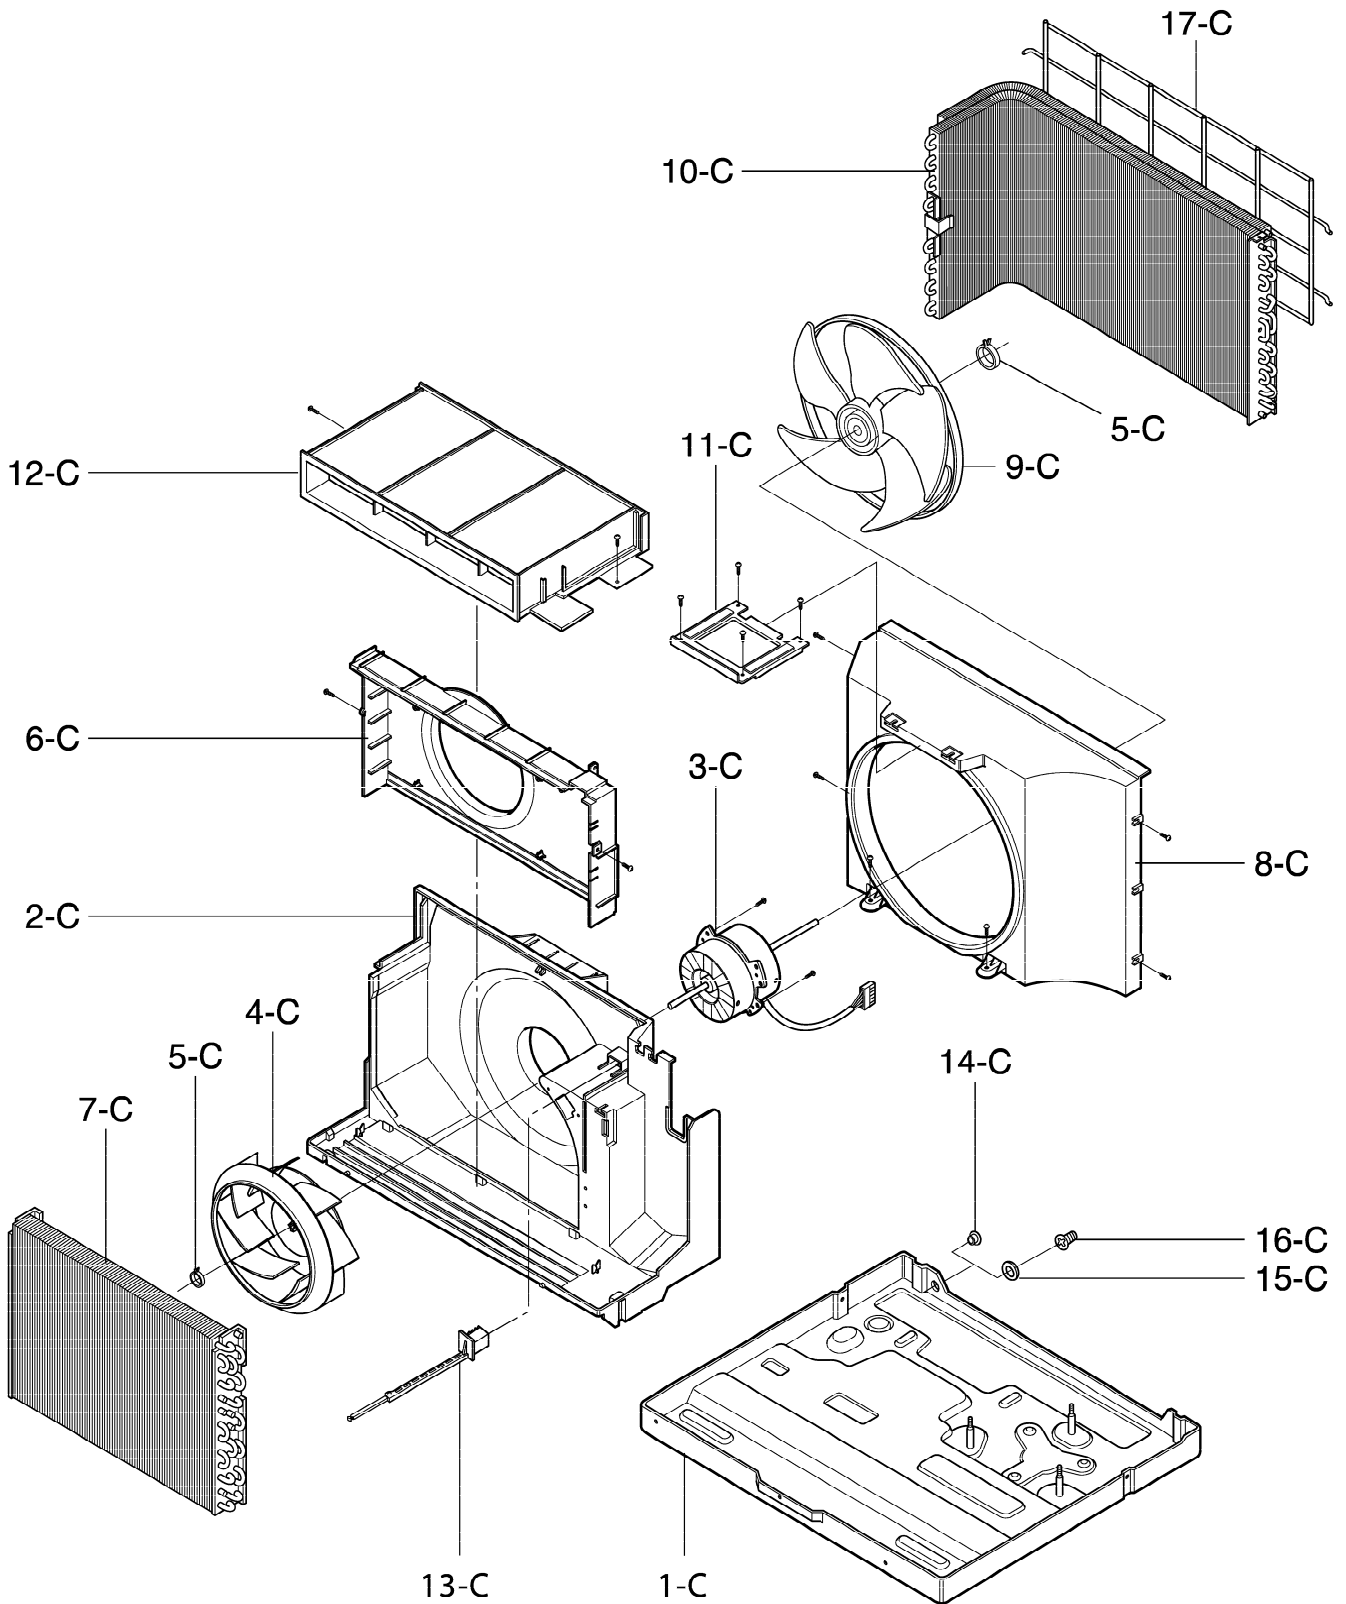

CAUTION: Use the Kenmore part number on all orders, **not** the illustration number.

AIR HANDLING & CYCLE PARTS