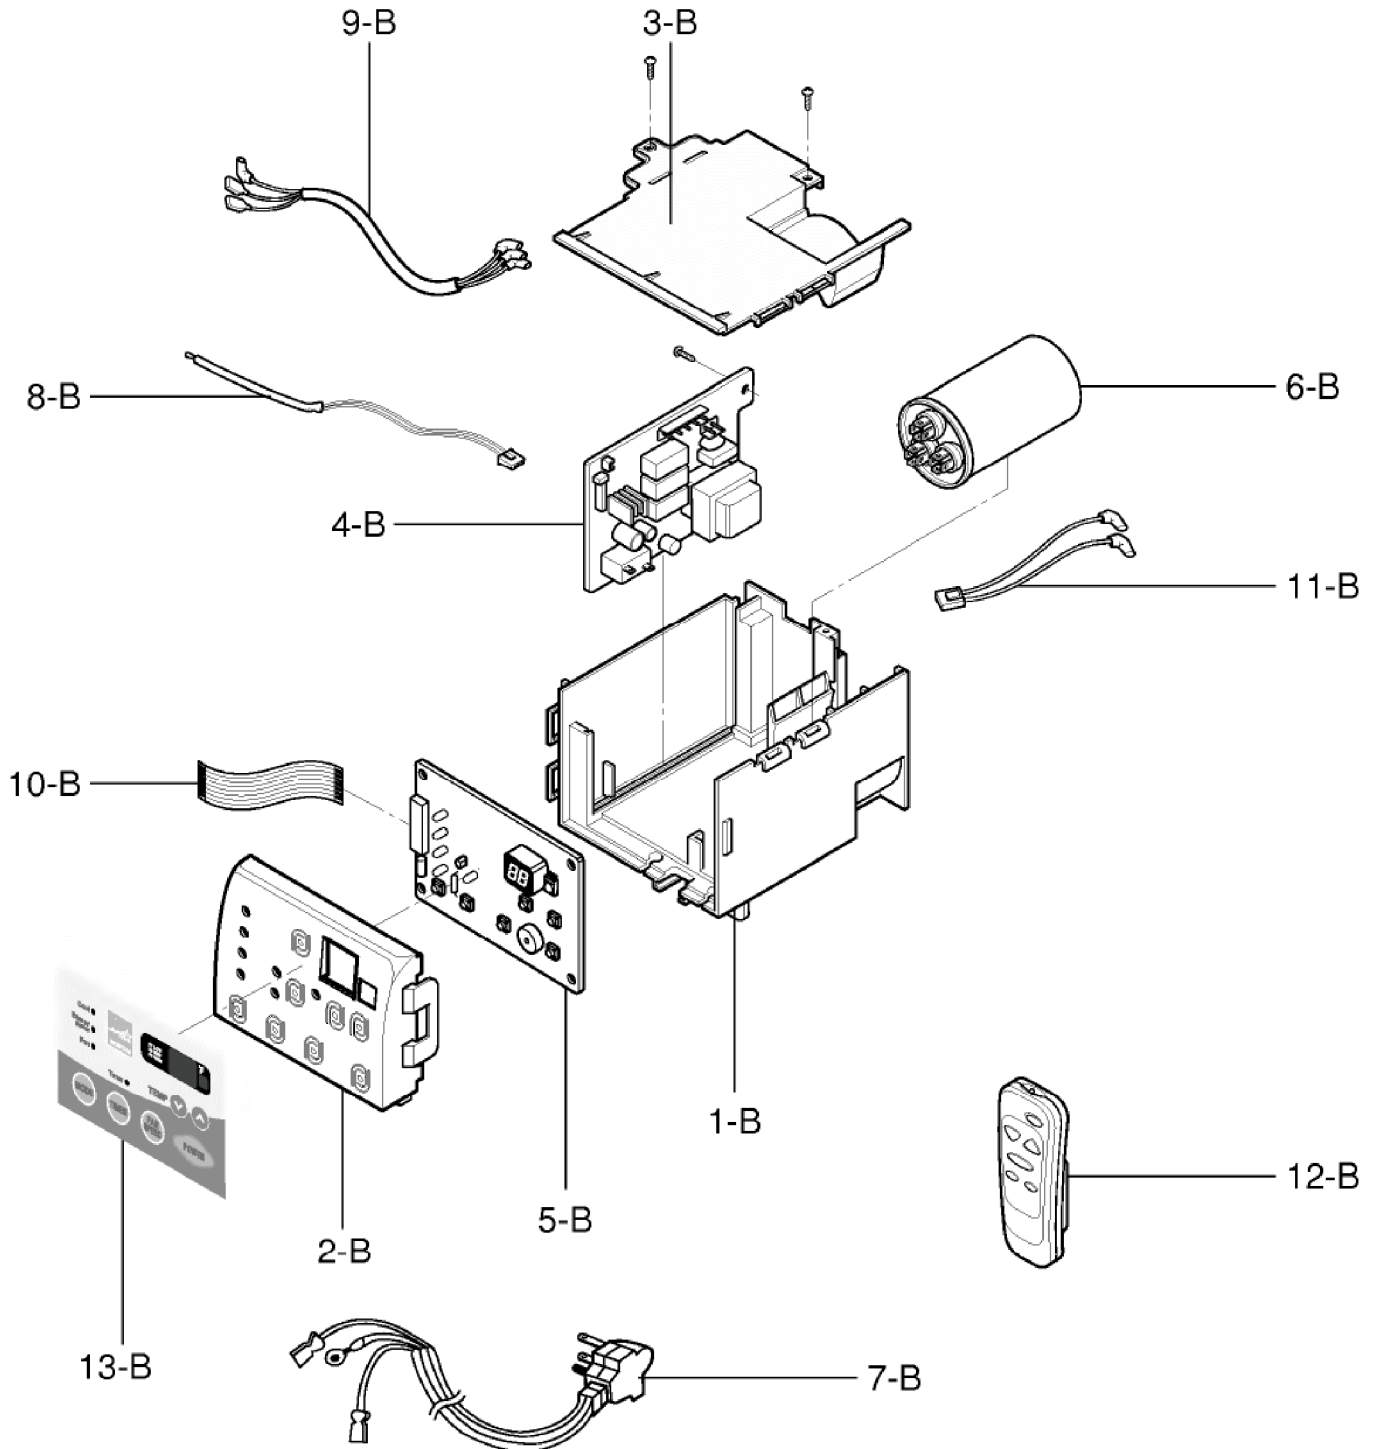

CABINET & FRONT GRILLE ASSEMBLY

ILLUSTRATION NUMBER	PART NUMBER	DESCRIPTION
1 - A	3530A10230A	FRONT GRILLE
2 - A	3530A10229A	INLET GRILLE
3 - A	5231A20007A	AIR FILTER ASSEMBLY
4 - A	4758A20066A	VANE
5 - A	4758A10009A	LOUVER
6 - A	4758A10009B	LOUVER
7 - A	3091A10032D	CABINET ASSEMBLY
8 - A	4974AR3262E	UPPER GUIDE
9 - A	3850A20783N	LABEL, ENERGY
*	3828A20307M	MANUAL, OWNER'S

= Functional Parts

* = Non-illustrated Parts

CAUTION: Use the Kenmore part number on all orders, **not** the illustration number.

CONTROL BOX ASSEMBLY

CAUTION: Use the Kenmore part number on all orders, **not** the illustration number.

CONTROL BOX ASSEMBLY

ILLUSTRATION NUMBER	PART NUMBER	DESCRIPTION
1 - B	4994A10029A	CONTROL BOX
2 - B	3720A10111A	PANEL, CONTROL
3 - B	3550A30114A	COVER, CONTROL BOX
4 - B	6871A20167C	PWB ASSEMBLY, MAIN
5 - B	6871A20324D	PWB ASSEMBLY, DISPLAY
6 - B #	0CZZA20001N	CAPACITOR
7 - B	6411A20011H	POWER CORD ASSEMBLY
8 - B #	6323A20004D	THERMISTOR ASSEMBLY
9 - B	6631AR3843W	CONNECTOR ASSEMBLY
10 - B	6850A90001G	FLAT CABLE
11 - B	6631A30003A	CONNECTOR ASSEMBLY
12 - B	6711A20056T	REMOTE CONTROL
13 - B	3831A20097B	ESCUTCHEON