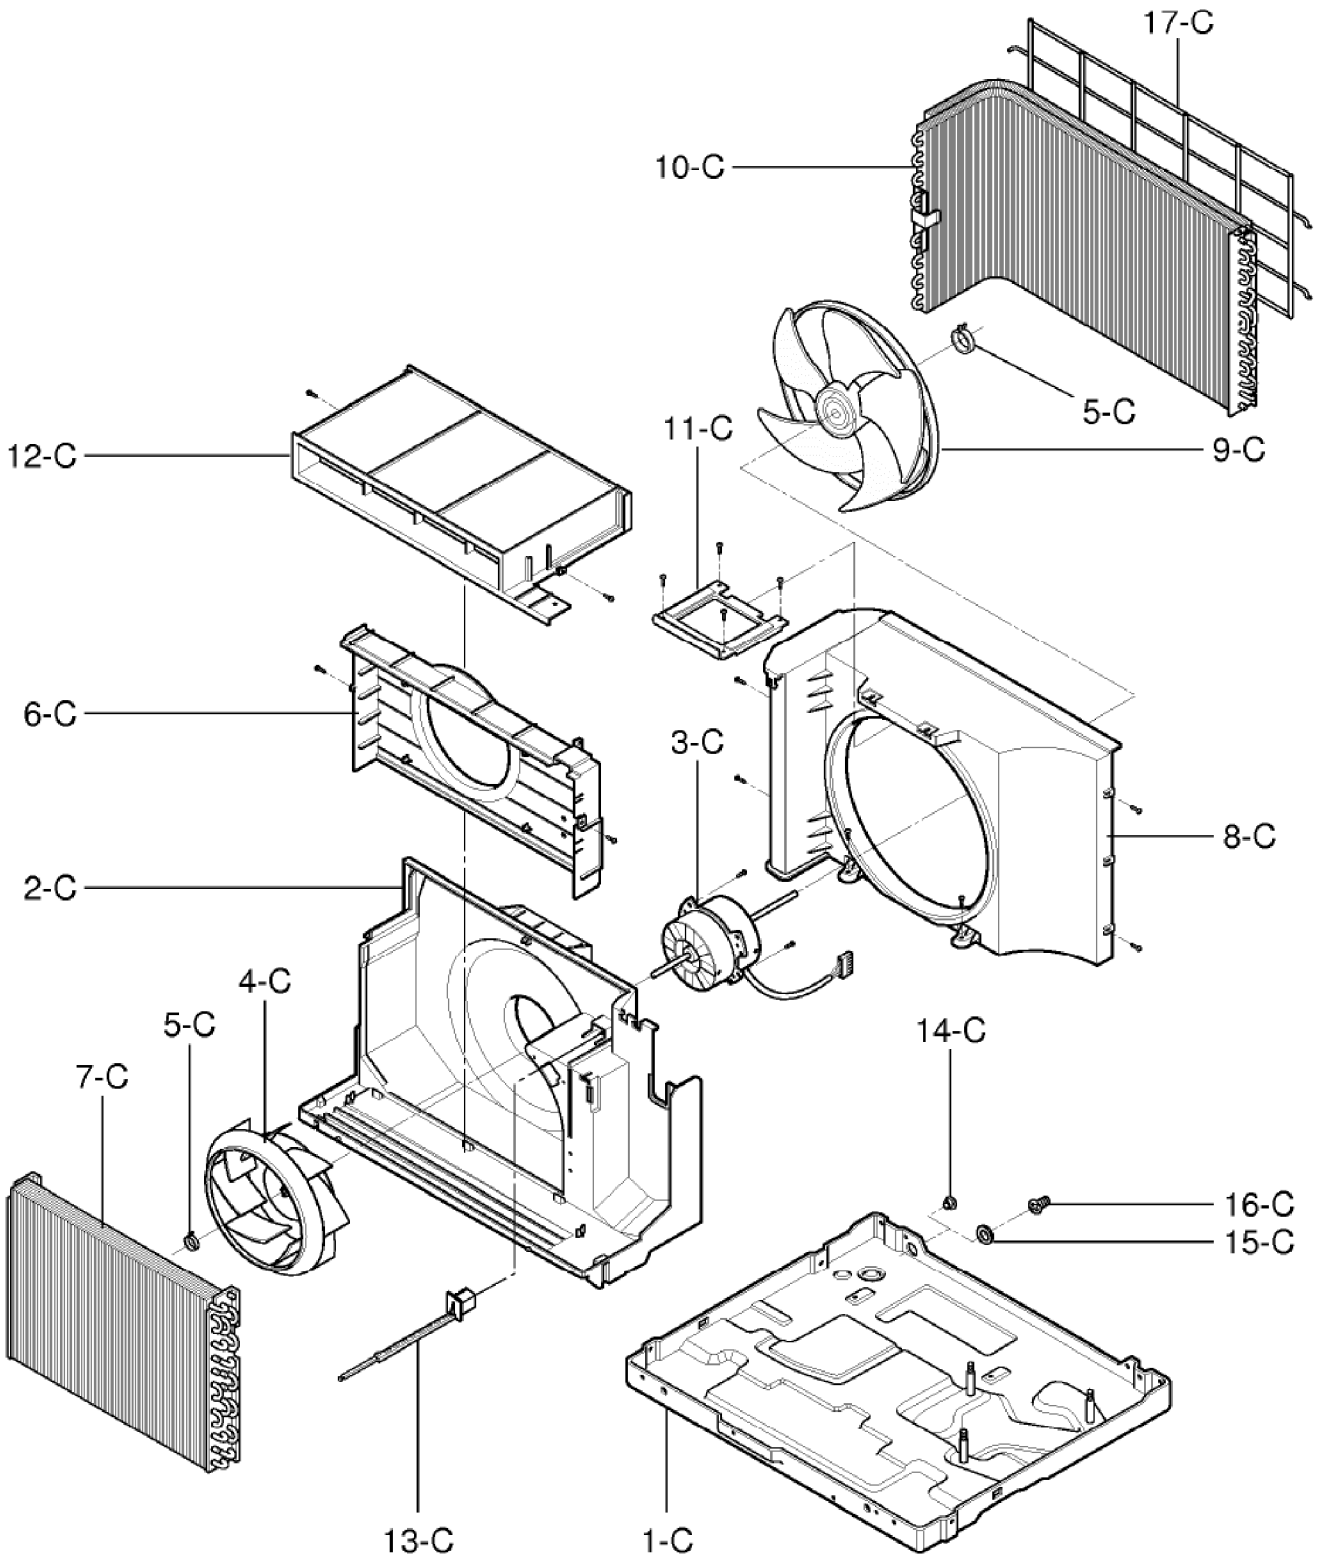

CAUTION: Use the Kenmore part number on all orders, **not** the illustration number.

AIR HANDLING & CYCLE PARTS