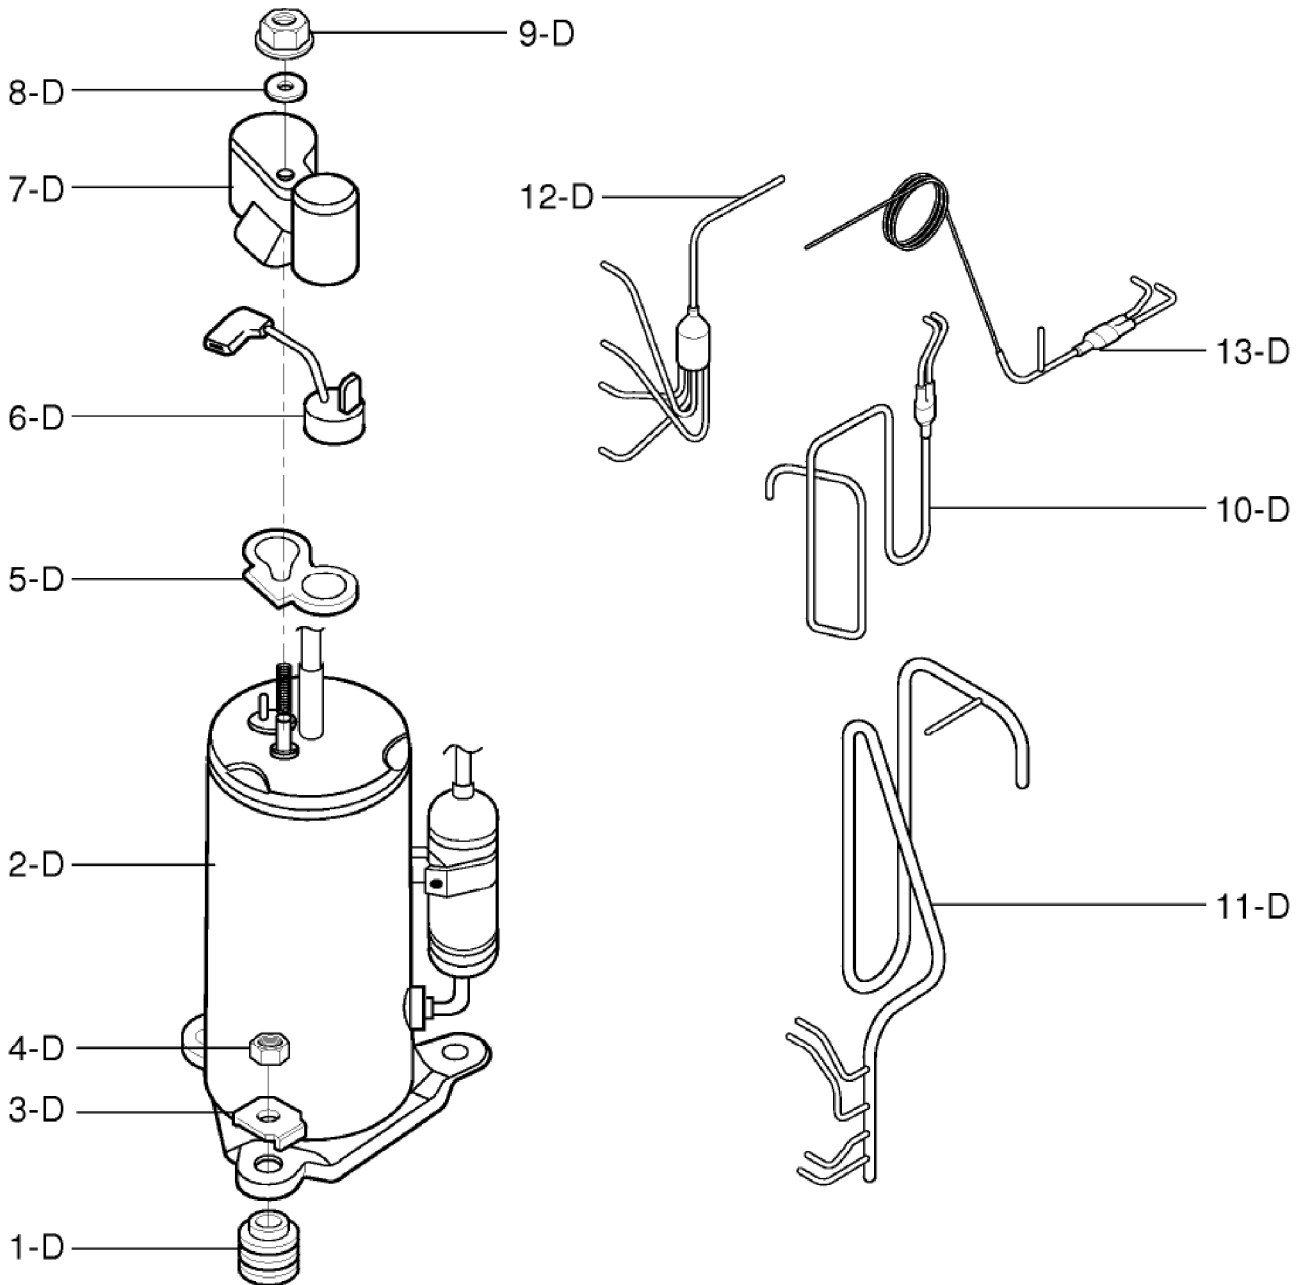

CAUTION: Use the Kenmore part number on all orders, **not** the illustration number.

COMPRESSOR PARTS