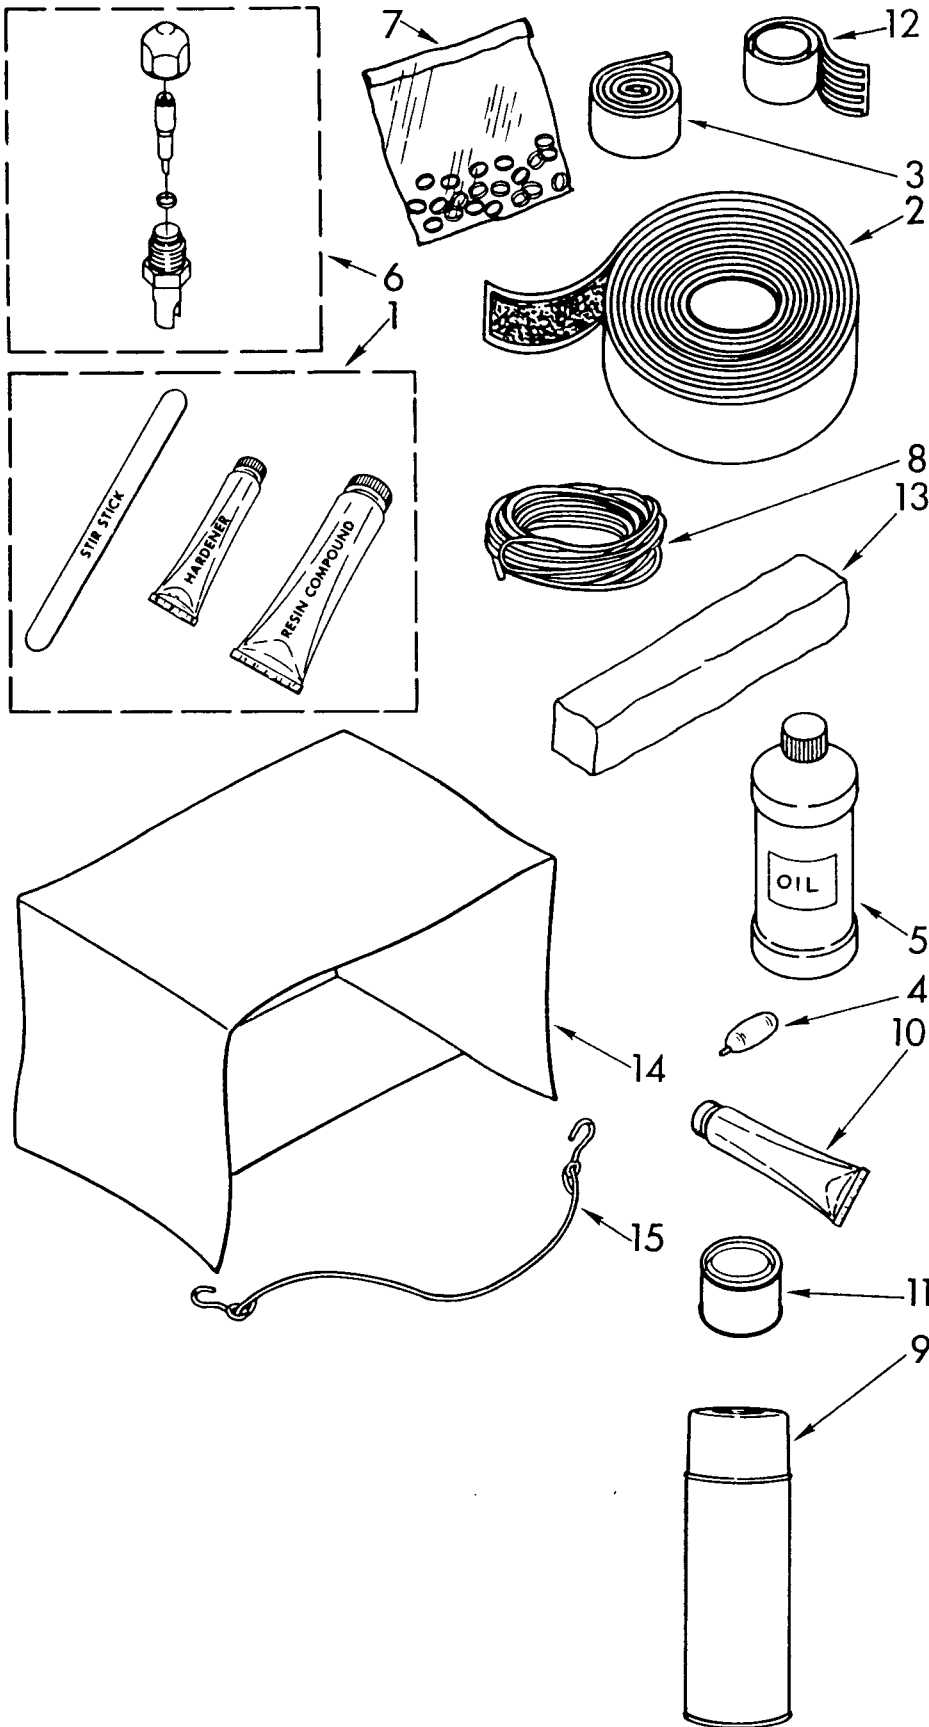

CABINET PARTS

For Model: AC0052XT0

FOR ORDERING INFORMATION REFER TO PARTS PRICE LIST

1	857903	Cabinet
2	469877	Gasket, Meeting Rail
3	488720	Screw, 10 x 1/2 (3)
4	993849	Channel, Top
5	488875	Screw, ST 8-32 x 3/8 (6)
6	950408	Front, Cabinet Assembly
7	646158	Housing, Curtain (L.S.)
	646154	Housing, Curtain (R.S.)
8	646160	Retainer, Curtain (2)
9	475581	Thumbscrew (2)
10	488730	Screw, 8 x 7/16 (6)
11	951156	Knob, Control (2)
12	856990	Seal, Strip
13	857777	Seal, Rear Cabinet Flange
14	949090	Seal, Cabinet Front
15	644228	Bracket, Window
16	488255	Screw, 8 x 3/4
17	645684	Link, Louver (2)
18	645605	Louver, Vertical
19	645683	Handle, Louver (2)
20	641484	Spring, Detent (1)
24	855238	Seal, Vertical Louver
26	646963	Retainer, Filter
27	854925	Filter
28	476180	Bag, Accessory

OPTIONAL PARTS (NOT INCLUDED)

For Model: AC0052XT0

FOR ORDERING INFORMATION REFER TO PARTS PRICE LIST

1	799833	Epoxy, Tube (Aluminum Repair)
2	505168	Tape, No Drip 30'
3	479502	Tape, Vinyl 36'
4	10943	Oil, Turbine 1 Fl. Oz.
5	99243	Oil, Turbine 8 Fl. Oz.
6		Valve, Access
	876620	3/16" Tube O.D.
	978025	1/4" Tube O.D.
	978026	5/16" Tube O.D.
	978027	3/8" Tube O.D.
	978028	1/2" Tube O.D.
	978029	5/8" Tube O.D.
	978030	3/4" Tube O.D.
7	978865	Seal, Ring Access Valve (20-Pack)
8		Wire, 25' Roll
	10875	Blue 16 Ga.
	242820	Black 14 Ga.
	242825	Red 14 Ga.
	242826	White 14 Ga.
	47261	Black 12 Ga.
	299885	Red 12 Ga.
	47263	White 12 Ga.
9	813684	Adhesive, Insulation (24 Oz. Spray)
10	279368	Adhesvive, Insulation (2 Oz. Tube)
11	485426	Paint, Touch-up Starlight Gray 1/2 Pint (Lacquer)
12	212643	Sealer, Permagum 4-1" Strips
13	99344	Sealer, Permagum 1 Lb. Bar
14	484067	Cover, Winter
15	813610	Retainer, Cord (Winter Cover)