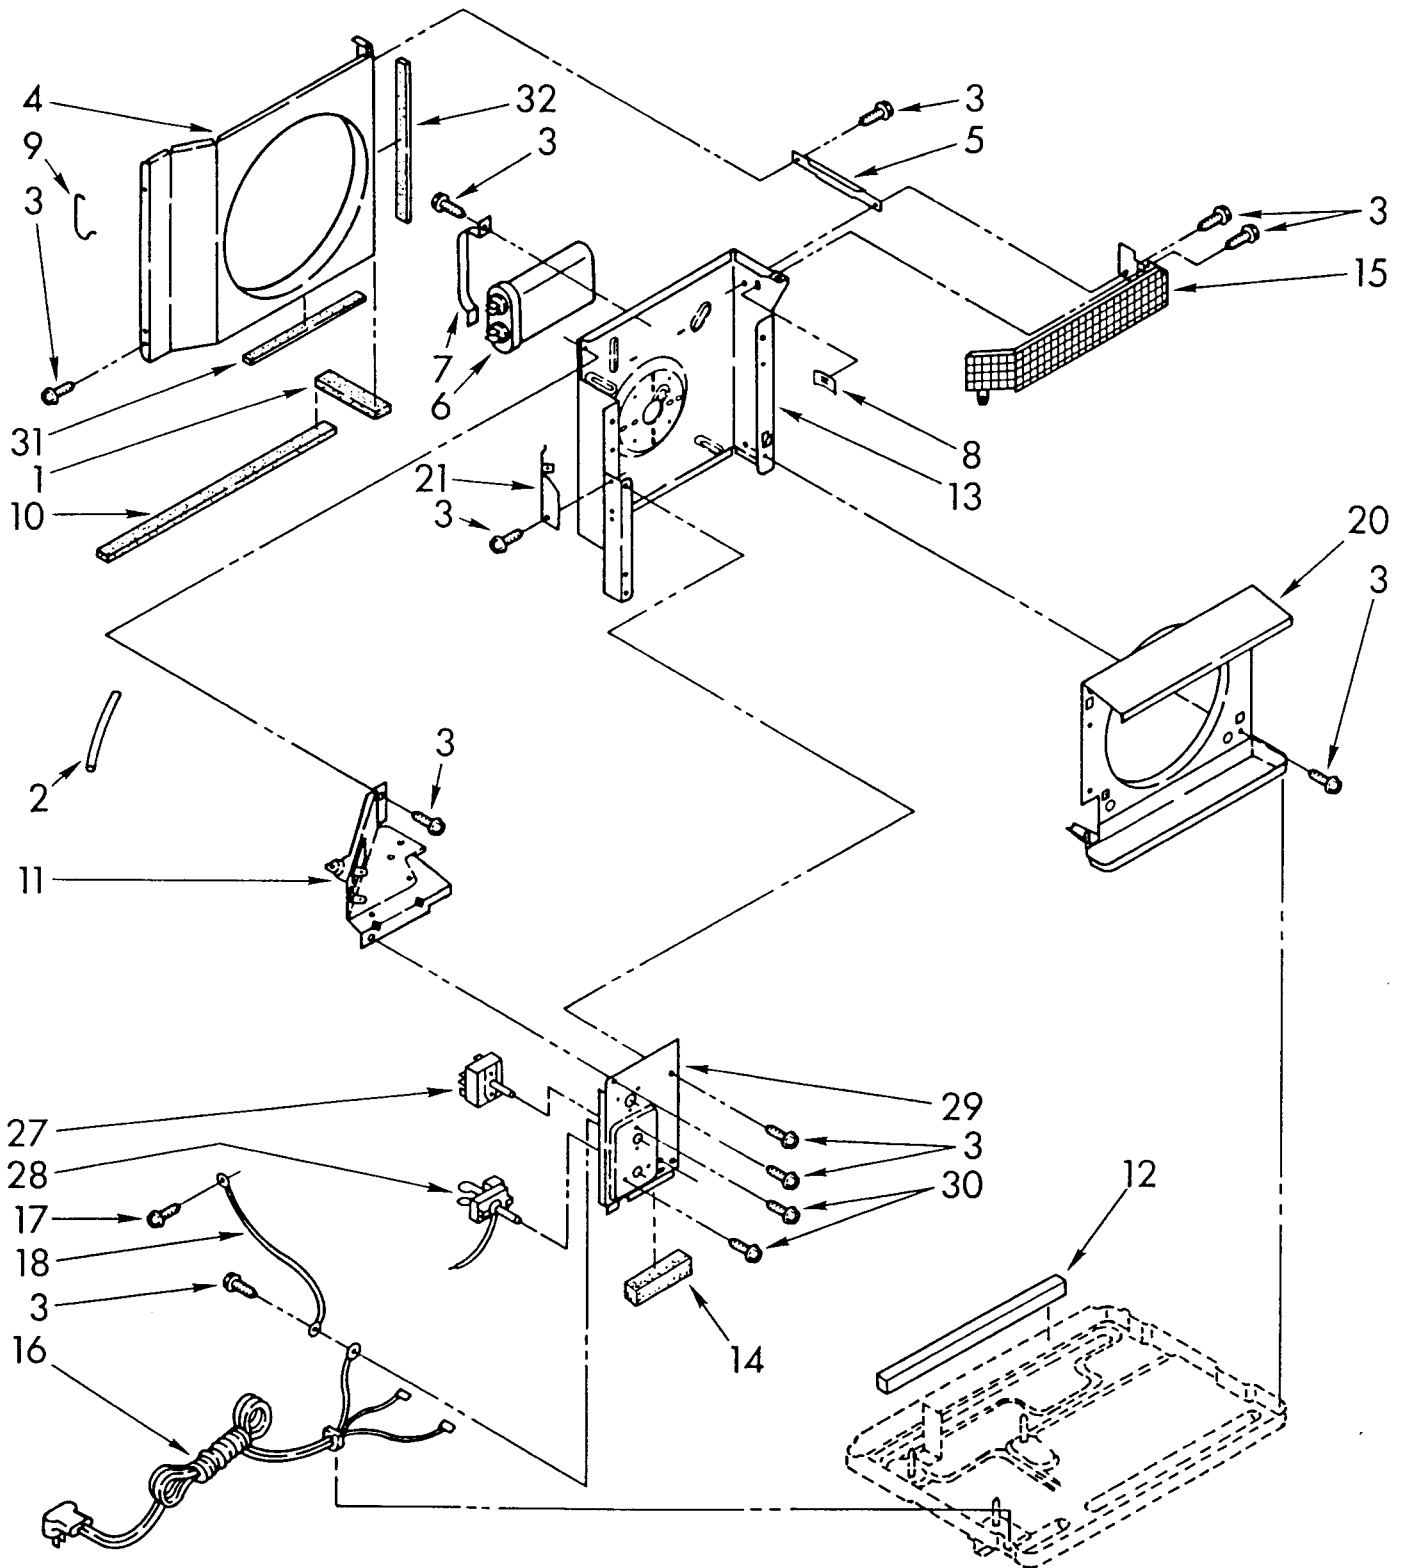

For Model: AC0052XT0

FOR ORDERING INFORMATION REFER TO PARTS PRICE LIST

879686

2

634-B-2

1	1155727	Condenser
2	643295	Overload
3	708531	Bend, Return (13)
4	49599	Strainer
5	484230	Tube & Strainer (Includes Illus. 4)
6	950961	Tube, Restrictor (Length 40.0")
7	1155859	Blade, Fan
8	595085	Setscrew, 5/16 x 1/4
9	485334	Clip, Balancing
10	1156162	Motor, Fan
11	488130	Nut, Hex 8-32 (4)
12	643296	Gasket, Cover
13	950243	Evaporator
14	643297	Cover, Terminal
15	643298	Spring, Overload
16	996773	Anticipator, Temperature
17	475577	Clip, Anticipator
18	950323	Base
20	484136	Harness, Wiring
22	646499	Grommet (3)
23	949990	Sleeve (3)
24	858121	Locknut (3)
25	643296	Gasket, Terminal Cover
26	949996	Overload
27	949997	Spring, Overload
28	949999	Cover, Terminal
29	950005	Retainer, Terminal Cover
30	643299	Retainer, Cover
31	1155519	Tube, 90~ Connect
32	947364	Tube, Flow Divider
33	643179	Spring, Mtg
34	484033	Plate, Mtg
35	949634	Clip, Mtg (2) (Cabinet-Front)
36	708532	Bend, Return (4)
39	819075	Compressor Assembly
40	1155558	Fan, Blade Evaporator
41	852451	Clamp, Wiring
42	949975	Plate, Mounting Compressor
43	488480	Screw, 8 x 1/2
	488481	Screw (Repair)
44	643179	Spring, Mounting

FOR ORDERING INFORMATION REFER TO PARTS PRICE LIST

879686

4

634-B-4

1	646870	Seal, Condensate
2	859934	Sealer, Tube
3	488480	Screw, 8 x 1/2
	488481	Screw (Repair)
4	646297	Shroud, Condenser
5	649879	Support, Unit
6	999760	Capacitor, Running
7	856105	Bracket, Capacitor
8	486288	Nut, Speed #8A
9	477442	Clip, Shroud
10	859931	Seal, Strip
11	646774	Extension, Dividing Wall
12	854841	Seal, Strip
13	859822	Wall, Dividing
14	857774	Seal, Panel
15	996685	Guard, Evaporator Impeller
16	647216	Cord, Appliance
17	487871	Screw, ST 8-32 x 3/8
18	856094	Wire, Ground
20	646123	Shroud, Evaporator
21	859890	Plate, Dividing Wall
27	950524	Switch, Rotary
28	950403	Control, Temperature
29	950400	Panel, Control
30	488734	Screw, 6-32 x .175
31	852063	Seal, Condensate
32	857923	Seal, Condenser (R.S.)