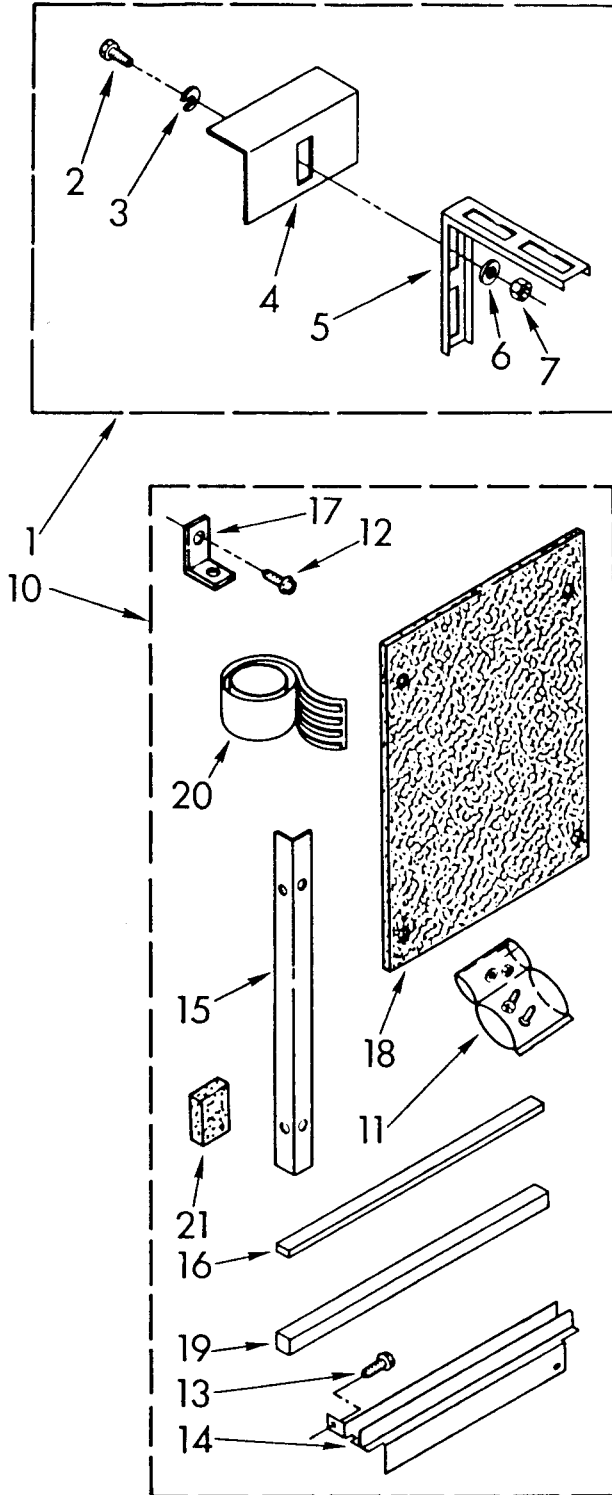

ACCESSORY KIT PARTS

For Model: AC0052XT0

The Accessory Installation Kits illustrated below may or may not be included with your Air Conditioner. They have been made available only as an accessory to help you install the Air Conditioner where special circumstances may require them.

If one of these accessory kits has been installed with your Air Conditioner and repair parts are required at some later date, you may select the correct part number from this listing.

FOR ORDERING INFORMATION REFER TO PARTS PRICE LIST