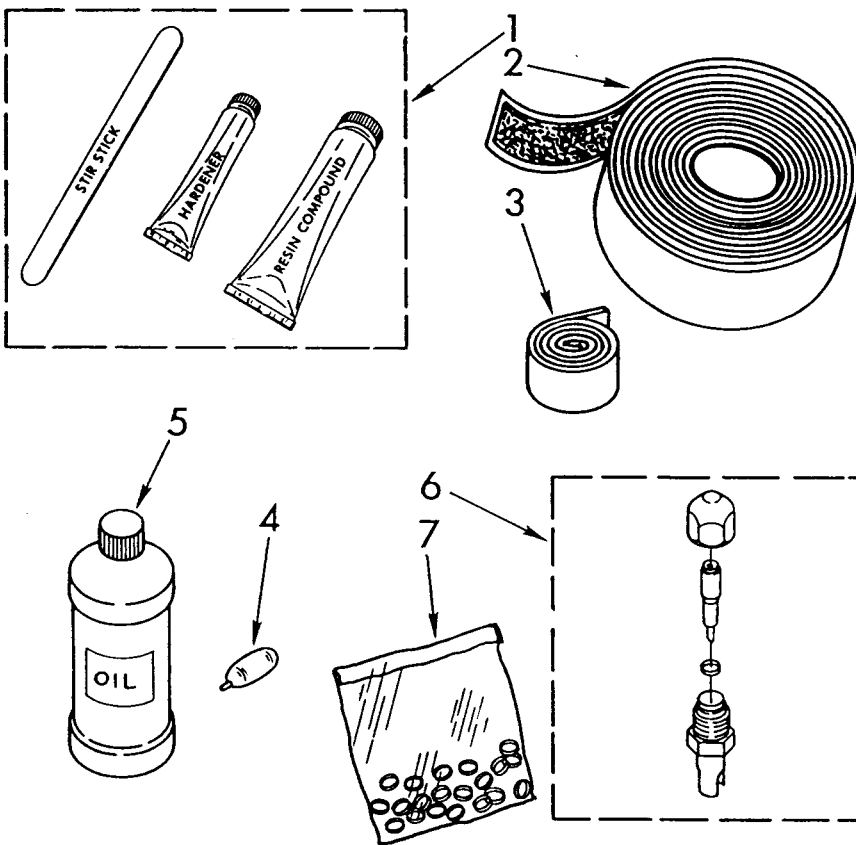

* Trademark

UNIT PARTS

For Model: CAW05A1A1

1	950960	Condenser
2	643295	Overload
3	855199	Bend, Return (11)
4	49599	Strainer, Tube
5	484230	Tube, Outlet (Includes Illus. 4)
6	950961	Tube, Restrictor (Length 40.0")
7	997884	Blade, Fan
8	595085	Setscrew, 5/16-24 x 1/4
9	876034	Clip, Balancing
10	949498	Motor, Fan
11	488130	Nut, Hex 8-32 (4)
12	643296	Gasket, Cover
13	950243	Evaporator
14	643297	Cover, Terminal
15	643298	Spring, Overload
16	996773	Anticipator, Temperature
17	475577	Clip, Anticipator
18	950323	Base
19	855930	Clamp, Restrictor Tube
20	484136	Harness, Wiring
21	950253	Dampener, Split
22	646499	Grommet (3)
23	949990	Sleeve (3)
24	858121	Locknut (3)
25	643296	Gasket, Terminal Cover
26	949996	Overload
27	949997	Spring, Overload
28	949999	Cover, Terminal
29	950005	Retainer, Terminal Cover
30	643299	Retainer, Cover
31	950814	Tube, 90~ Connect
32	947364	Tube, Flow Divider
39	485320	Compressor Assembly
40	646122	Fan, Blade Evaporator
41	852451	Clamp, Wiring
42	949975	Plate, Mounting Compressor
43	488480	Screw, 8 x 1/2
	488481	Screw (Repair)
44	643179	Spring, Mounting
46	993191	Seal, Base (R.S.)

OPTIONAL PARTS (NOT INCLUDED)

1	484310	Epoxy, Tube (Aluminum Repair)
2	505168	Tape, No Drip 30'
3	479502	Tape, Vinyl 36'
4	10943	Oil, Turbine 1 Fl.Oz.
5	99243	Oil, Turbine 8 Fl.Oz.
6		Valve, Access
	876620	3/16" Tube O.D.
	978025	1/4" Tube O.D.
	978026	5/16" Tube O.D.
	978027	3/8" Tube O.D.
	978028	1/2" Tube O.D.
	978029	5/8" Tube O.D.
	978939	3/4" Tube O.D.
7	978865	Seal, Ring Access Valve (20 Pack)