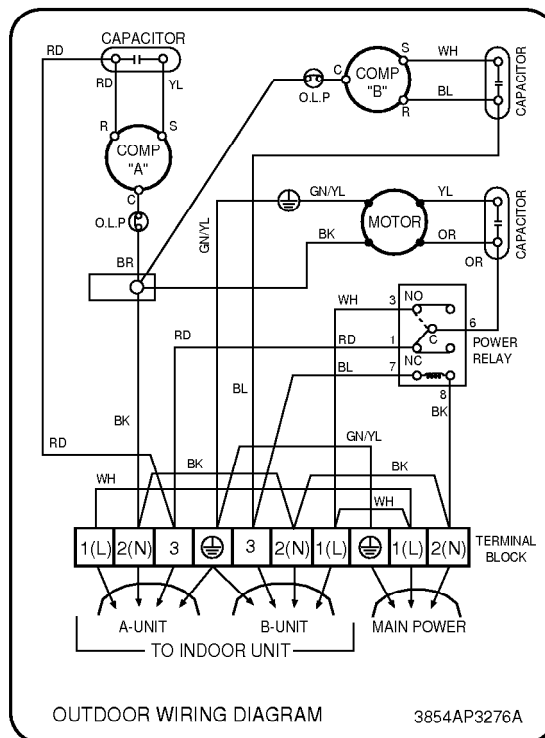

This Owner's Manual is provided and hosted by [Appliance Factory Parts](#).

LG HMH021M2E9 Owner's Manual

[Shop genuine replacement parts for LG HMH021M2E9](#)

[Find Your LG Air Conditioner Parts - Select From 2328 Models](#)

----- Manual continues below -----

Wiring Diagram(Cooling Only)

1-1. Indoor Unit

1-2. Outdoor Unit

Wiring Diagram (Cooling & Heating)

2-1. Indoor Unit

2-2. Outdoor Unit

(LM-1962H2N/M/D, LM-2162H2N/M/D)