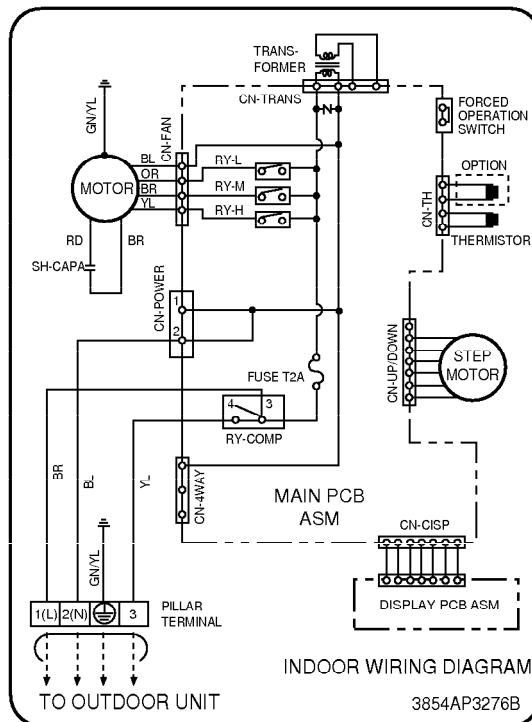

This Owner's Manual is provided and hosted by [Appliance Factory Parts](#).

LG HMH021M2E9 Owner's Manual

[Shop genuine replacement parts for LG HMH021M2E9](#)

[Find Your LG Air Conditioner Parts - Select From 2328 Models](#)

----- Manual continues below -----

Wiring Diagram(Cooling Only)

1-1. Indoor Unit

1-2. Outdoor Unit

Wiring Diagram (Cooling & Heating)

2-1. Indoor Unit

2-2. Outdoor Unit

(LM-1962H2N/M/D, LM-2162H2N/M/D)