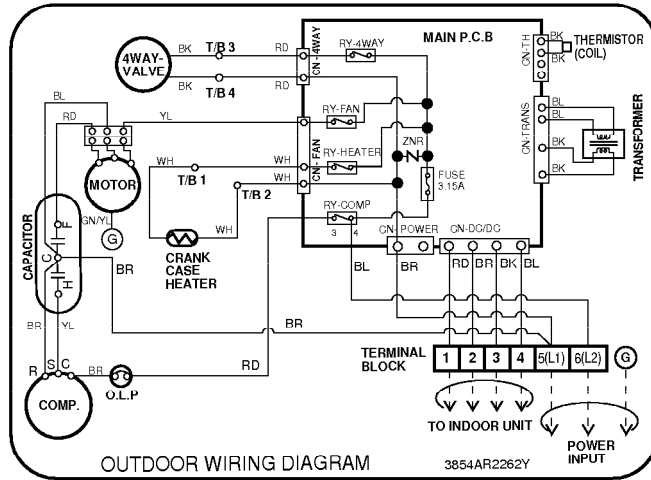

----- Manual continues below -----

Wiring Diagram

(1) Indoor Unit

1. 12K, 18K, 24K(Cooling Only Models, Cooling & Heating Models)

• Cooling & Heating Models

1. 12K

2. 18K

3. 24K