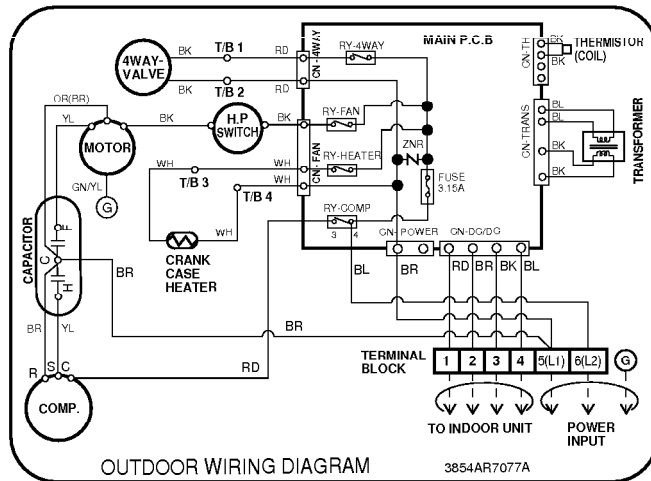

----- Manual continues below -----

Wiring Diagram

(1) Indoor Unit

1. 12K, 18K, 24K(Cooling Only Models, Cooling & Heating Models)

• Cooling & Heating Models

1. 12K

2. 18K

3. 24K