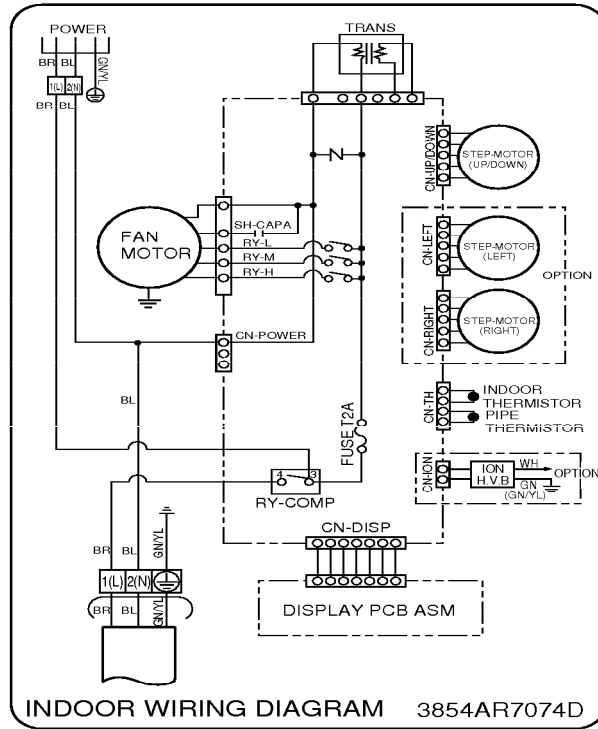

This Owner's Manual is provided and hosted by [Appliance Factory Parts](#).

LG HMH018WA Owner's Manual

[Shop genuine replacement parts for LG HMH018WA](#)

[Find Your LG Dehumidifier Parts - Select From 224 Models](#)

----- Manual continues below -----

Wiring Diagram

(1) Indoor Unit

1. LS-D1821CL/CM/CD, LS-D1822CL/CM/CD, LS-D1862CL/CM/CD, LS-D1863CL/CM/CD

2. LS-D1862HL/HM/HD, LS-D1863HL/HM/HD

3. LS-D2422CL/CM/CD/HL/HM/HD, LS-D2663CL/CM/CD/HL/HM/HD