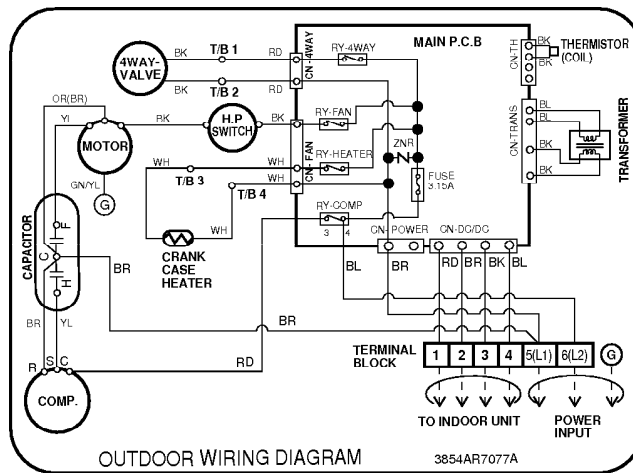

• Cooling & Heating Models

1. 9K, 12K

2. 18K

3. 24K