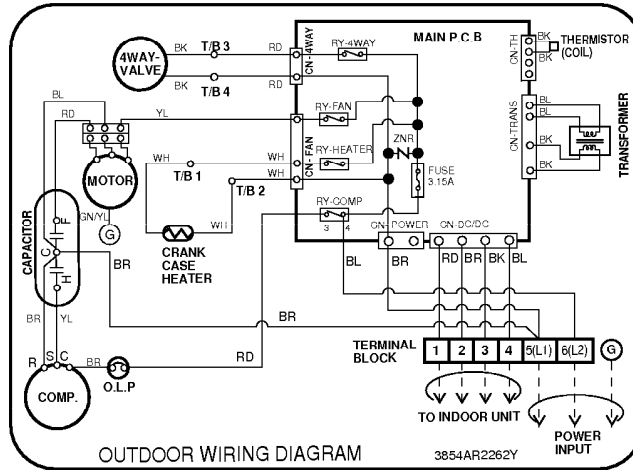

• Cooling & Heating Models

1. 9K, 12K