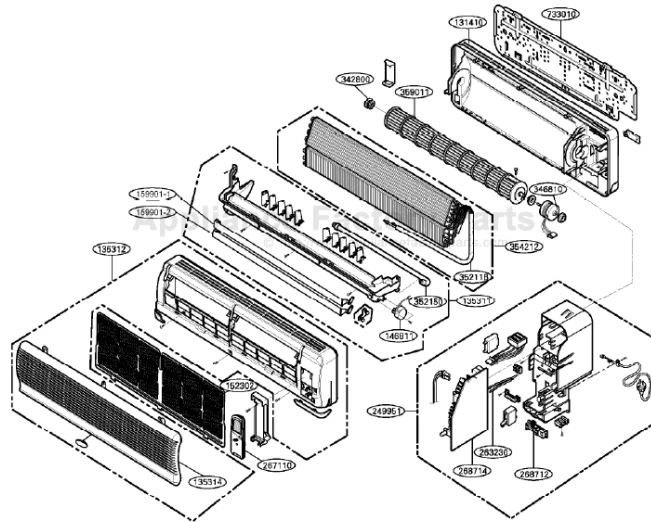

This Owner's Manual is provided and hosted by [Appliance Factory Parts](#).

LG HMC012KD Owner's Manual

[Shop genuine replacement parts for LG HMC012KD](#)

1. Indoor Unit HMC012KD

[Find Your LG Air Conditioner Parts - Select From 2328 Models](#)

----- Manual continues below -----

Wiring Diagram

(1) Indoor Unit

1. 9K, 12K, 18K, 24K(Cooling Only Models, Cooling & Heating Models)

(2) Outdoor Unit

• Cooling Only Models

1. 9K, 12K

2. 18K