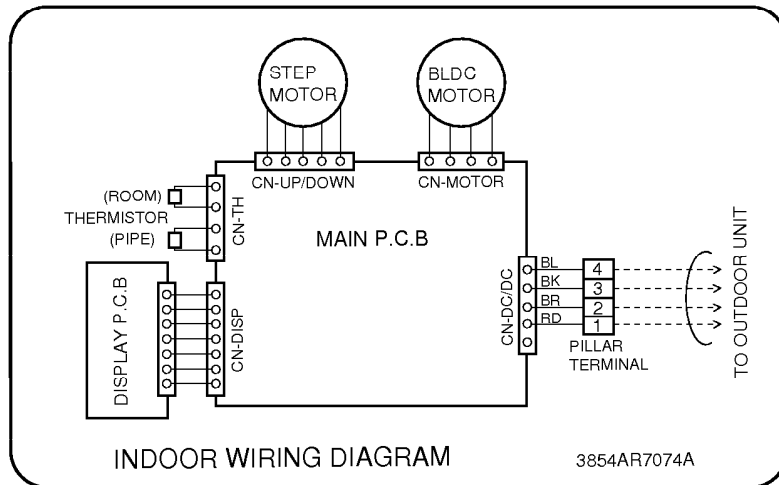

This Owner's Manual is provided and hosted by [Appliance Factory Parts](#).

LG HMC012KD Owner's Manual

[Shop genuine replacement parts for LG HMC012KD](#)

1. Indoor Unit HMC012KD

[Find Your LG Air Conditioner Parts - Select From 2328 Models](#)

----- Manual continues below -----

Wiring Diagram

(1) Indoor Unit

1. 9K, 12K, 18K, 24K(Cooling Only Models, Cooling & Heating Models)

(2) Outdoor Unit

• Cooling Only Models

1. 9K, 12K

2. 18K