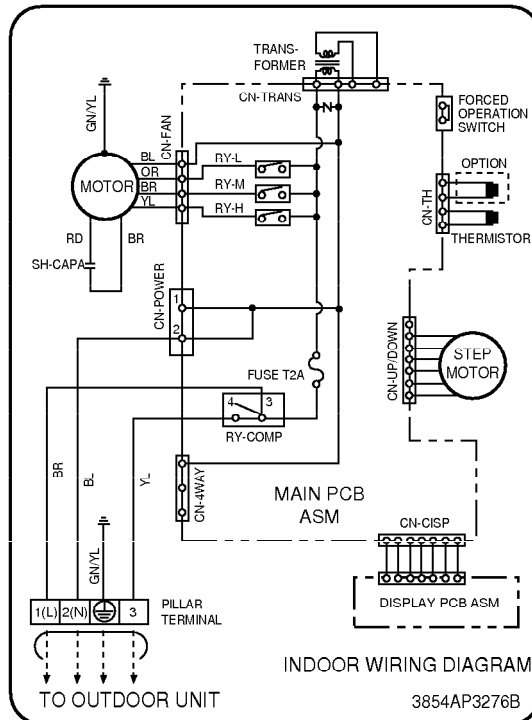

This Owner's Manual is provided and hosted by [Appliance Factory Parts](#).

LG HMC030M3E9 Owner's Manual

[Shop genuine replacement parts for LG HMC030M3E9](#)

[Find Your LG Air Conditioner Parts - Select From 2328 Models](#)

----- Manual continues below -----

Wiring Diagram(Cooling Only)

1-1. Indoor Unit

1-2. Outdoor Unit

Wiring Diagram (Cooling & Heating)

2-1. Indoor Unit

2-2. Outdoor Unit

(LM-1962H2N/M/D, LM-2162H2N/M/D)