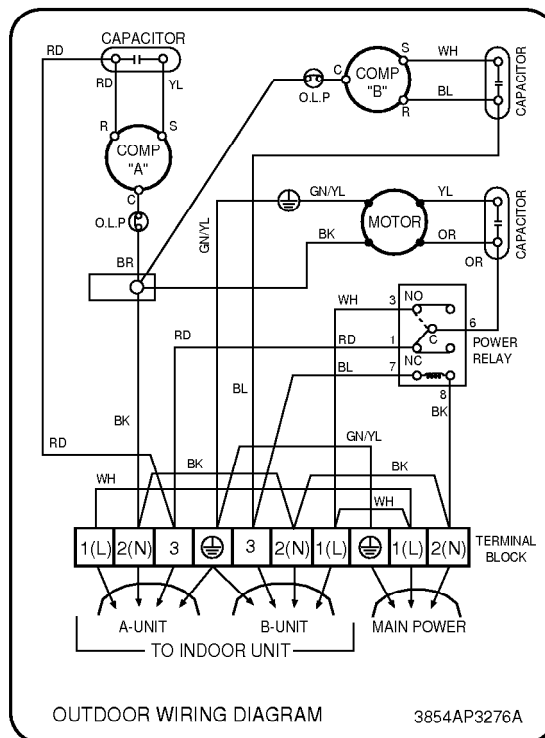

This Owner's Manual is provided and hosted by [Appliance Factory Parts](#).

LG HMC030M3E9 Owner's Manual

[Shop genuine replacement parts for LG HMC030M3E9](#)

[Find Your LG Air Conditioner Parts - Select From 2328 Models](#)

----- Manual continues below -----

Wiring Diagram(Cooling Only)

1-1. Indoor Unit

1-2. Outdoor Unit

Wiring Diagram (Cooling & Heating)

2-1. Indoor Unit

2-2. Outdoor Unit

(LM-1962H2N/M/D, LM-2162H2N/M/D)