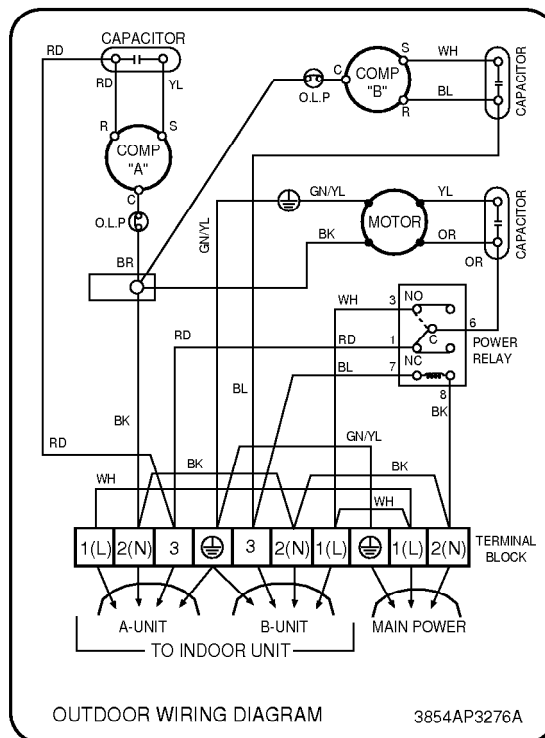

This Owner's Manual is provided and hosted by [Appliance Factory Parts](#).

LG HMH030M3E9 Owner's Manual

[Shop genuine replacement parts for LG HMH030M3E9](#)

1. Indoor Unit

[Find Your LG Air Conditioner Parts - Select From 2328 Models](#)

----- Manual continues below -----

Wiring Diagram(Cooling Only)

1-1. Indoor Unit

1-2. Outdoor Unit

Wiring Diagram (Cooling & Heating)

2-1. Indoor Unit

2-2. Outdoor Unit

(LM-1962H2N/M/D, LM-2162H2N/M/D)