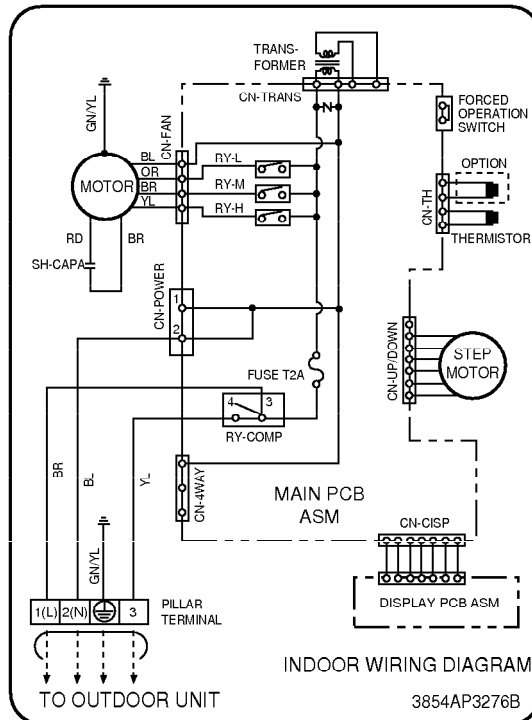

This Owner's Manual is provided and hosted by [Appliance Factory Parts](#).

LG HMH030M3E9 Owner's Manual

[Shop genuine replacement parts for LG HMH030M3E9](#)

1. Indoor Unit

[Find Your LG Air Conditioner Parts - Select From 2328 Models](#)

----- Manual continues below -----

Wiring Diagram(Cooling Only)

1-1. Indoor Unit

1-2. Outdoor Unit

Wiring Diagram (Cooling & Heating)

2-1. Indoor Unit

2-2. Outdoor Unit

(LM-1962H2N/M/D, LM-2162H2N/M/D)