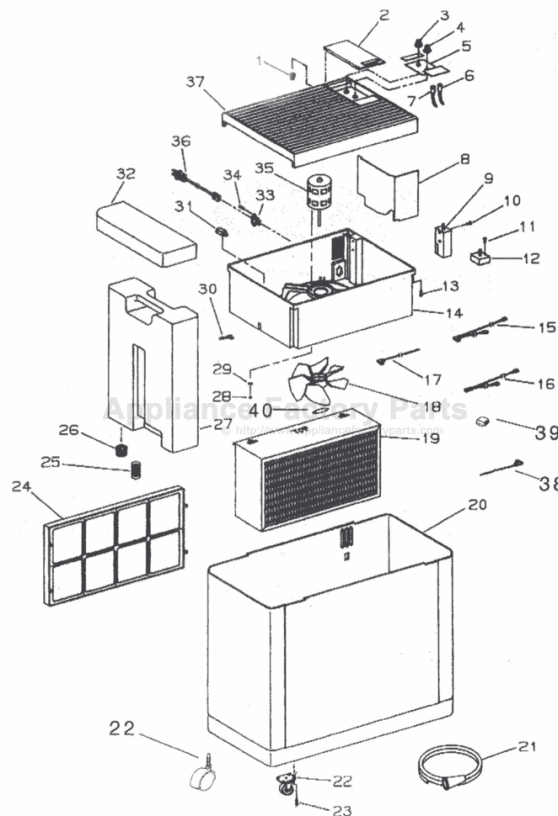

# BEMIS 496600 Owner's Manual

[Shop genuine replacement parts for BEMIS 496600](#)

[Find Your BEMIS Humidifier Parts - Select From 274 Models](#)

----- Manual continues below -----

**MODELS**

- |   |  |
|---|--|
| 497 300* Light Oak Variable-Speed with Air Care® Filter | 427 300* Light Oak Two-Speed with Air Care® Filter |
| 496 800* Vanilla Variable-Speed                         | 426 700 Triage Two-Speed                           |
| 496 600 Dark Gray Variable-Speed                        | 426 300 Light Oak Two-Speed                        |
| 436 300* Light Oak Three-Speed                          |  |