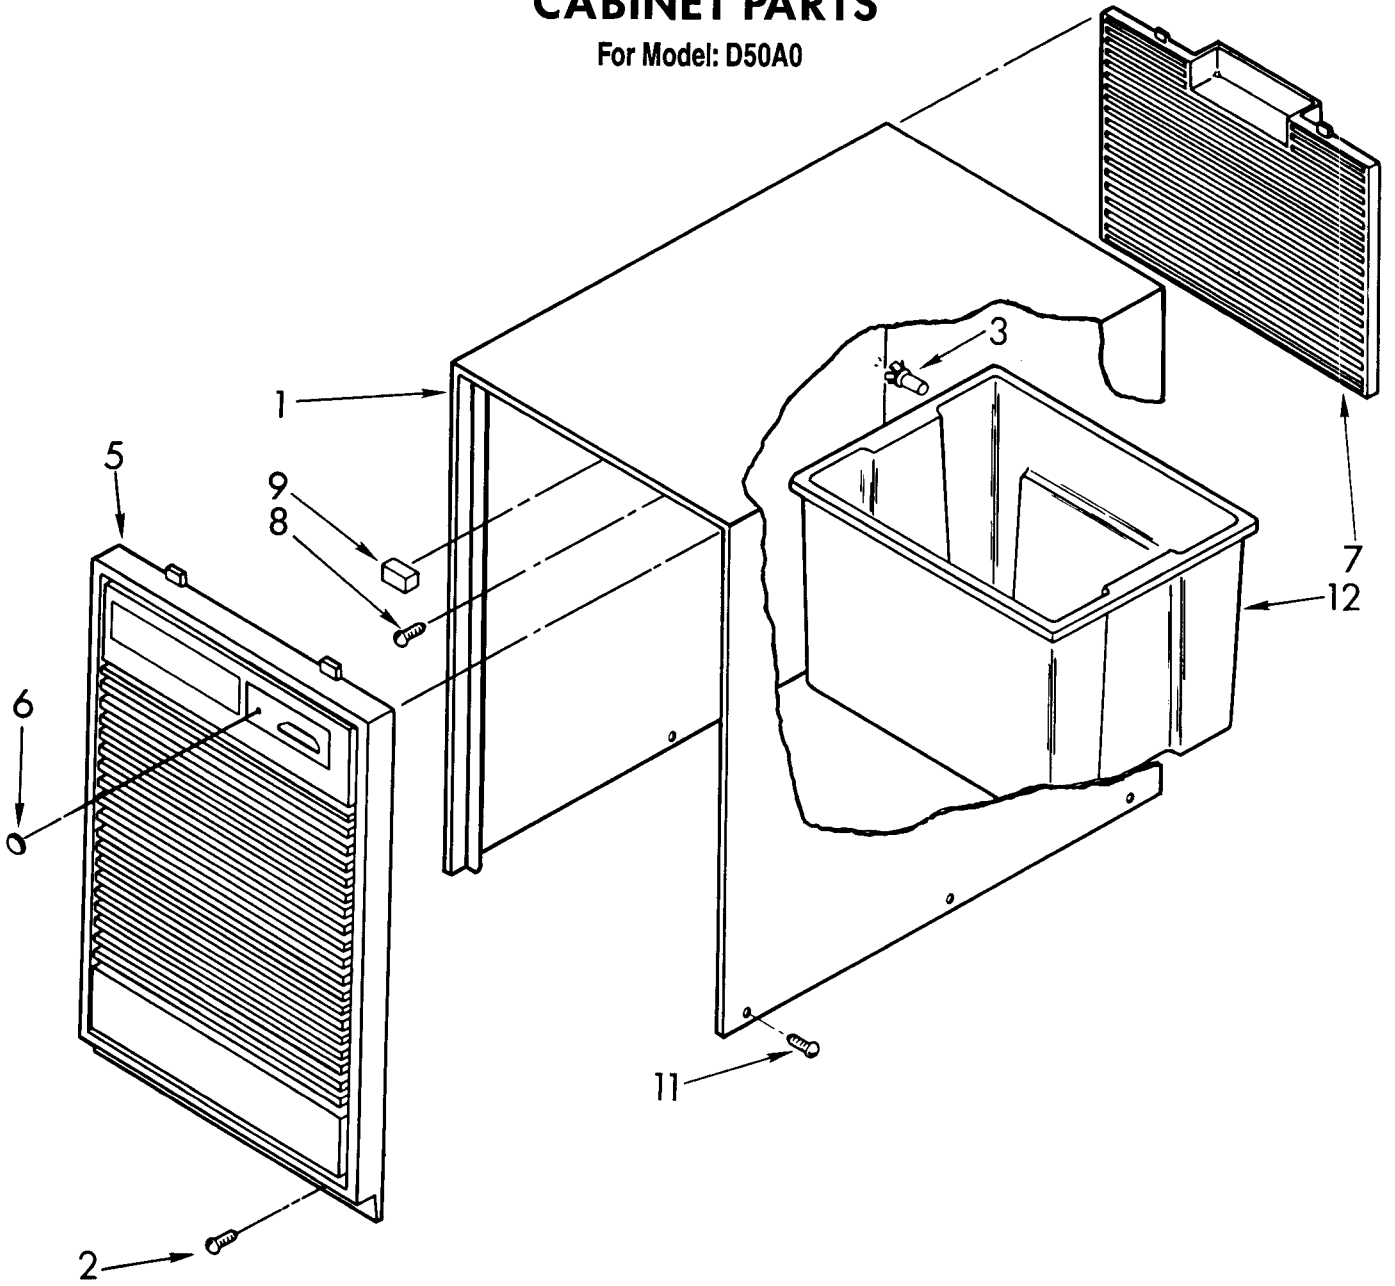

CABINET PARTS

For Model: D50A0

CABINET PARTS

For Model: D50A0

ILL	PART	
NO.	NO.	DESCRIPTION
1	998821	Cabinet
2	489120	Screw, 8-32 x 1/2 (2)
3	998813	Retainer, Pin (2) (Rear Grille)
5	1162665	Grille, Front
6	998846	Lens, Light
7	998832	Grille, Rear
8	489073	Screw, SM #8 x 3/8
9	948584	Spacer, Grille
11	1158781	Screw
12	951901	Pan, Condensate

Following Parts Not Illustrated and Optional Parts Not Included

485426	Lacquer, Starlight Gray (1/2 Pt. Uncut)
646753	Cap, Condensate Pan
647338	Washer, Condensate Pan
799833	Epoxy, Tube (Aluminum Repair)
505168	Tape, No Drip (30') Valve, Access
978025	1/4" Tube O.D.
978026	5/16" Tube O.D.
978027	3/8" Tube O.D.
978028	1/2" Tube O.D.
978029	5/8" Tube O.D.
978030	3/4" Tube O.D.
978865	Seal, Ring Access valve (20 - Pack)
212643	Permagum, Sealer (4 - 12" Strips)
LIT1162687	Sheet, Tech
LIT1155645	Diagram, Wiring
LIT1162709	Manual, Owners
LIT1162720	List, Repair Parts