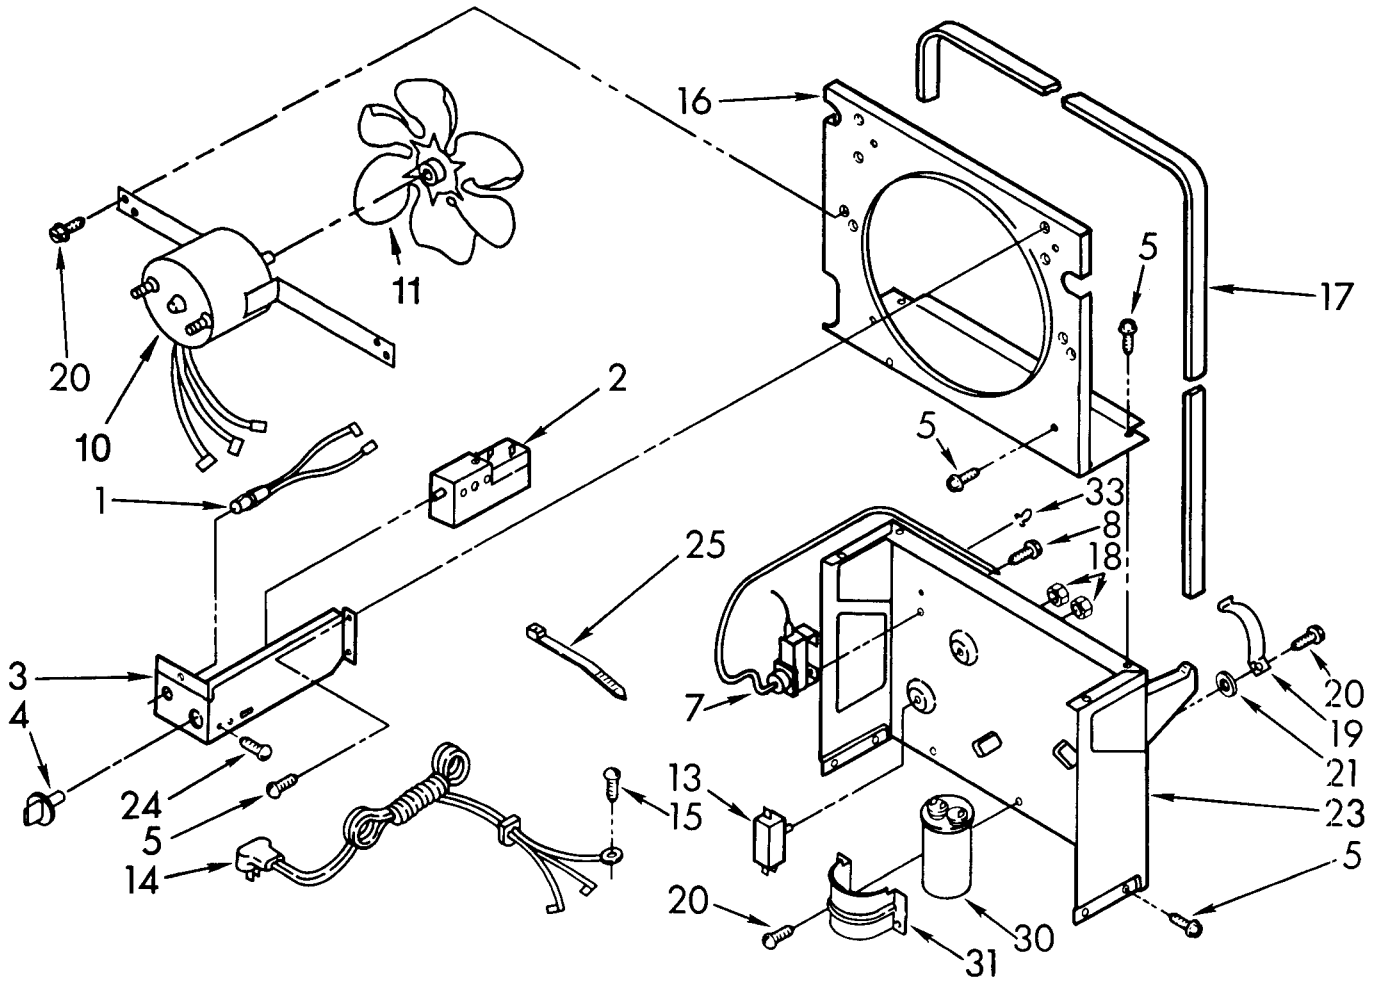

For Model: D50A0

UNIT PARTS

For Model: D50A0

ILL NO.	PART NO.	DESCRIPTION
1	1162154	Tube, Restrictor (46.0" Length)
2	1162348	Seal Evaporator
3	1162526	Strainer
4	708531	Bend Return
5	1162646	Condenser
6	1158407	Return Bend
7	708532	Return Bend
8	646498	Sleeve (4)
9	950061	Spring, Overload
10	951312	Overload, Protector
12	950055	Cover, Terminal
13	950056	Retainer, Cover
14	1161199	Evaporator
15	488624	Screw, 8 x 3/8 (4)
16	1162372	Seal
17	486197	Nut, #8 (4)
18	488400	Screw, 1/4-28 x 1" (3)
19	484136	Harness, Wire
20	646499	Grommet (4)
21	1157584	Base
22	998726	Roller (2)
23	489015	Roll Pin (2)
24	951886	Glide (2)
25	1162658	Compressor, Service (Complete Assembly)
26	643299	Retainer, Cover
27	589230	Cover, Terminal
28	643295	Overload
29	798469	Spring, Overload
31	855199	Bend, Return
32	854624	Bend, Return
34	1156533	Return Bend

AIR FLOW AND CONTROL PARTS

For Model: D50A0

AIRFLOW AND CONTROL PARTS

For Model: D50A0

ILL NO.	PART NO.	DESCRIPTION
1	1162368	Light, Indicator
2	1162578	Humidistat, Control
3	951284	Bracket, Control
4	1162670	Knob, Control
5	488624	Screw, S.M. #8 x 3/8
7	1155109	Thermostat, De-icer
8	488234	Screw, 8-32 x 1/4 (2)
10	1162312	Motor, Fan
11	949645	Blade, Fan
13	999747	Switch, Water Level Control
14	1155669	Cord, Appliance
15	487871	Screw, 8-32 x 3/8
16	998779	Plate, Orifice
17	1162704	Seal
18	489001	Palnut, 3/8-32
19	1161718	Spring, Water Level
20	488480	Screw, S.M.#8 x 1/2
21		Washer, Repair
	489083	.030 Thickness
	489029	.062 Thickness
	489091	.091 Thickness
23	998744	Support
24	1162513	Screw, S.M. 8 X 1/4 (2)
25	602851	Tie, Cable (2)
30	951363	Capacitor, Run
31	951364	Bracket, Capacitor
33	471363	Clamp, Tube To Evaporator Mtg (2)