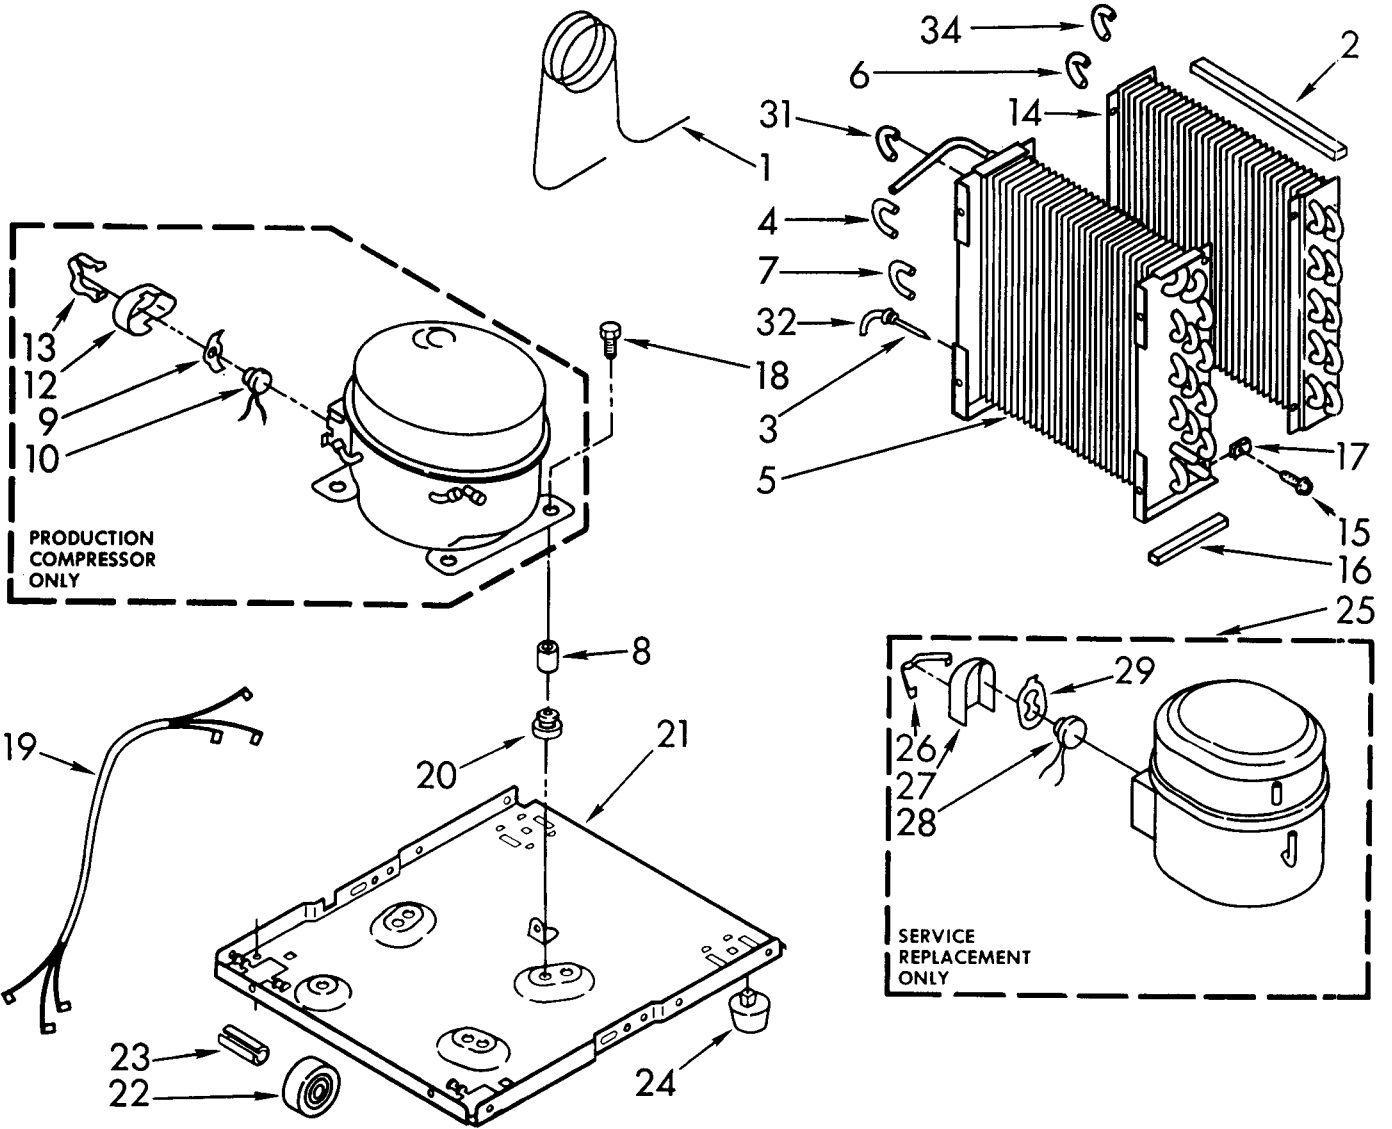

For Model: D50A0

UNIT PARTS

For Model: D50A0

ILL NO.	PART NO.	DESCRIPTION
1	1162154	Tube, Restrictor (46.0" Length)
2	1162348	Seal Evaporator
3	1162526	Strainer
4	708531	Bend Return
5	1162646	Condenser
6	1158407	Return Bend
7	708532	Return Bend
8	646498	Sleeve (4)
9	950061	Spring, Overload
10	951312	Overload, Protector
12	950055	Cover, Terminal
13	950056	Retainer, Cover
14	1161199	Evaporator
15	488624	Screw, 8 x 3/8 (4)
16	1162372	Seal
17	486197	Nut, #8 (4)
18	488400	Screw, 1/4-28 x 1" (3)
19	484136	Harness, Wire
20	646499	Grommet (4)
21	1157584	Base
22	998726	Roller (2)
23	489015	Roll Pin (2)
24	951886	Glide (2)
25	1162658	Compressor, Service (Complete Assembly)
26	643299	Retainer, Cover
27	589230	Cover, Terminal
28	643295	Overload
29	798469	Spring, Overload
31	855199	Bend, Return
32	854624	Bend, Return
34	1156533	Return Bend

AIR FLOW AND CONTROL PARTS

For Model: D50A0

AIRFLOW AND CONTROL PARTS

For Model: D50A0

ILL NO.	PART NO.	DESCRIPTION
1	1162368	Light, Indicator
2	1162578	Humidistat, Control
3	951284	Bracket, Control
4	1162670	Knob, Control
5	488624	Screw, S.M. #8 x 3/8
7	1155109	Thermostat, De-icer
8	488234	Screw, 8-32 x 1/4 (2)
10	1162312	Motor, Fan
11	949645	Blade, Fan
13	999747	Switch, Water Level Control
14	1155669	Cord, Appliance
15	487871	Screw, 8-32 x 3/8
16	998779	Plate, Orifice
17	1162704	Seal
18	489001	Palnut, 3/8-32
19	1161718	Spring, Water Level
20	488480	Screw, S.M.#8 x 1/2
21		Washer, Repair
	489083	.030 Thickness
	489029	.062 Thickness
	489091	.091 Thickness
23	998744	Support
24	1162513	Screw, S.M. 8 X 1/4 (2)
25	602851	Tie, Cable (2)
30	951363	Capacitor, Run
31	951364	Bracket, Capacitor
33	471363	Clamp, Tube To Evaporator Mtg (2)