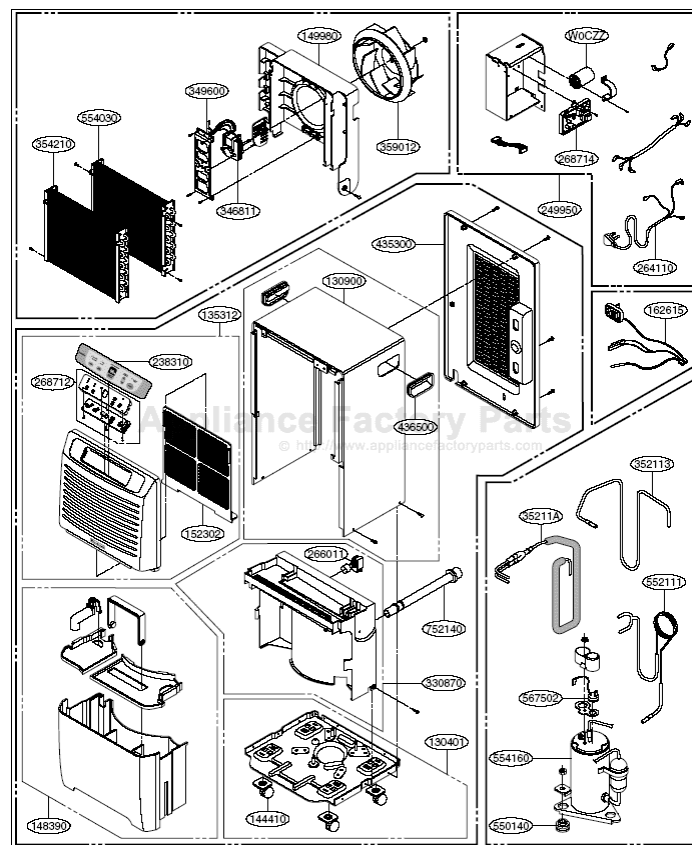

[Find Your FRIEDRICH Dehumidifier Parts - Select From 35 Models](#)

----- Manual continues below -----