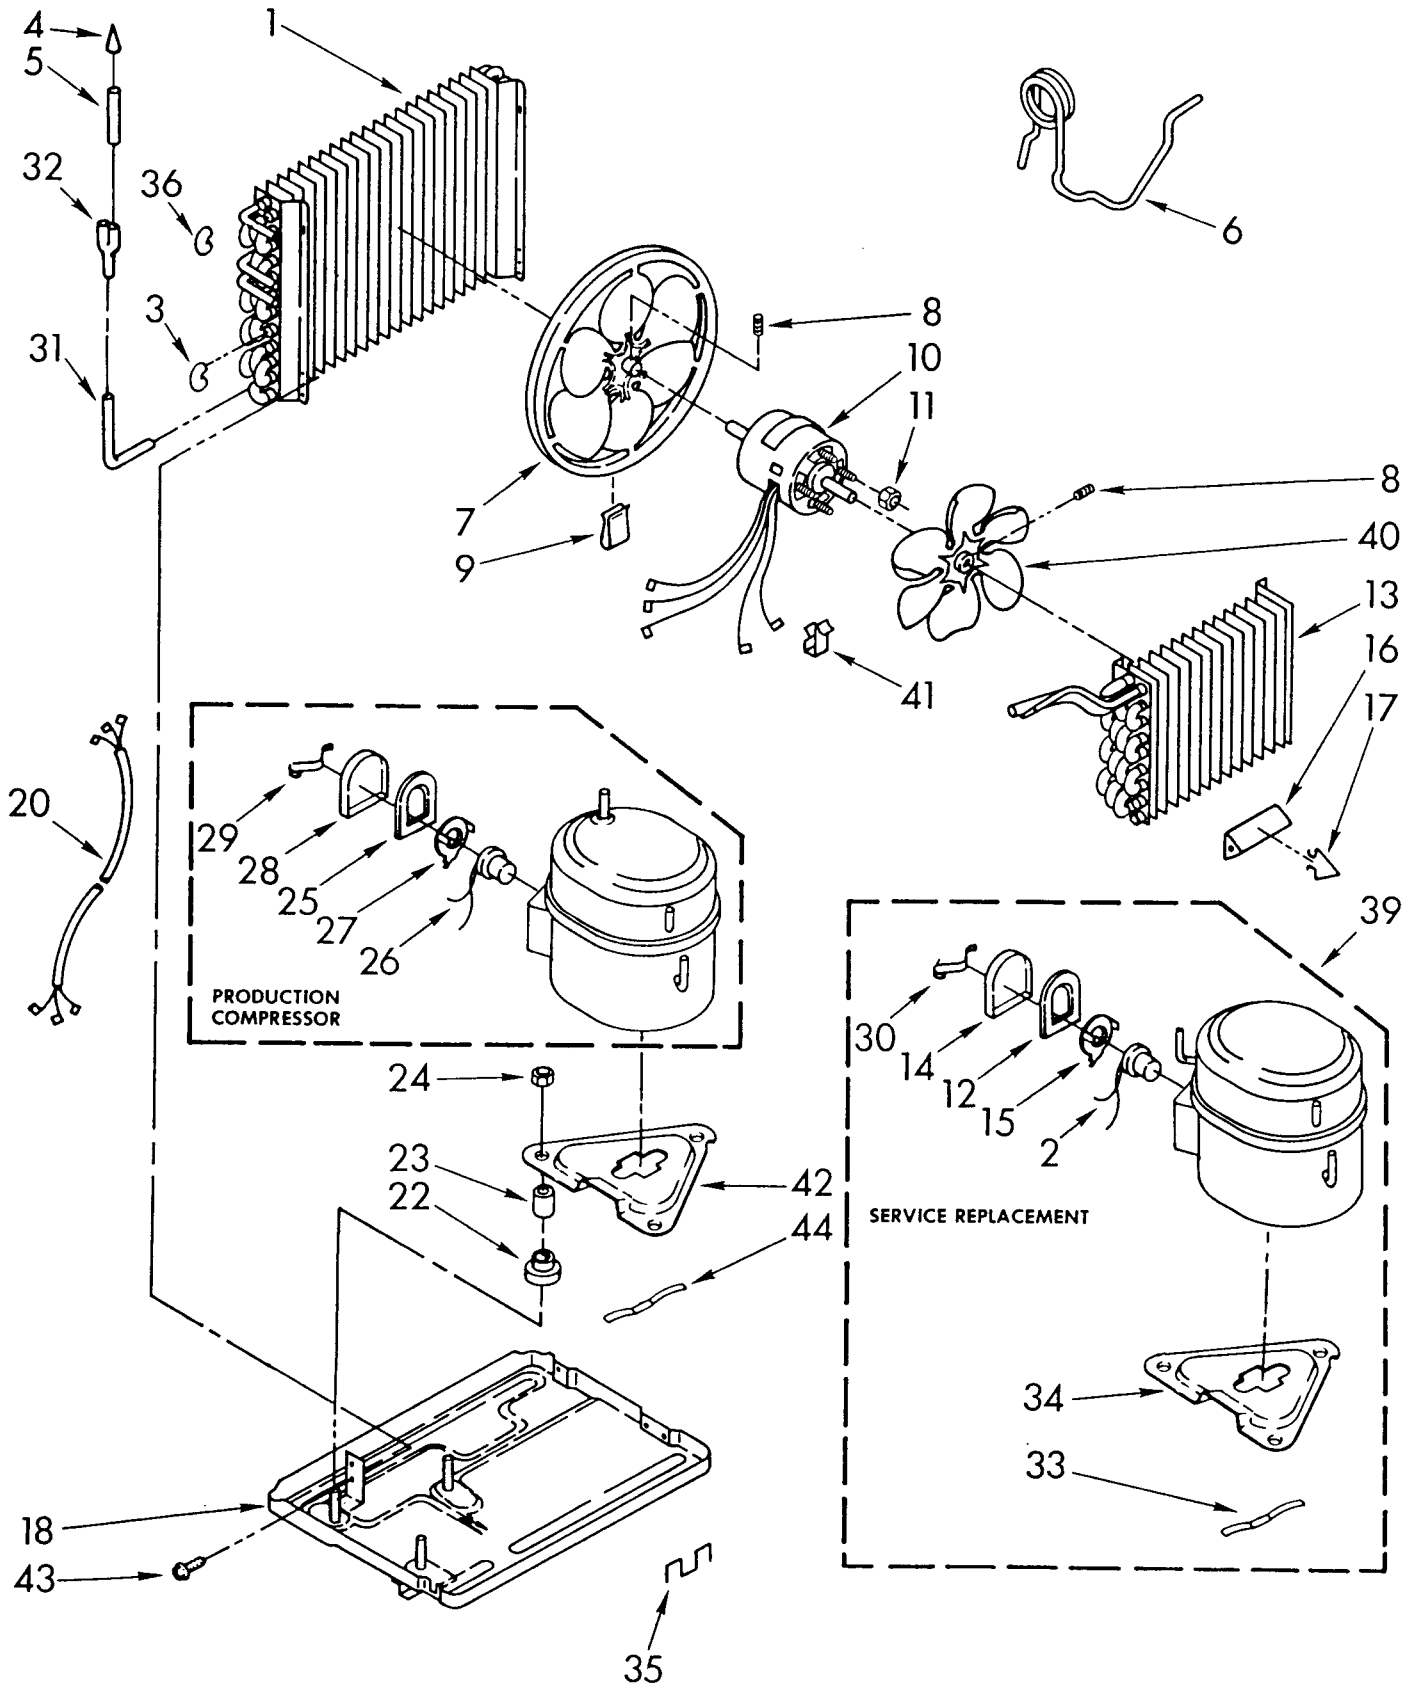

# UNIT PARTS

For Model: AC0052XT0

FOR ORDERING INFORMATION REFER TO PARTS PRICE LIST

1	1155727	Condenser
2	643295	Overload
3	708531	Bend, Return (13)
4	49599	Strainer
5	484230	Tube & Strainer (Includes Illus. 4)
6	950961	Tube, Restrictor (Length 40.0")
7	1155859	Blade, Fan
8	595085	Setscrew, 5/16 x 1/4
9	485334	Clip, Balancing
10	1156162	Motor, Fan
11	488130	Nut, Hex 8-32 (4)
12	643296	Gasket, Cover
13	950243	Evaporator
14	643297	Cover, Terminal
15	643298	Spring, Overload
16	996773	Anticipator, Temperature
17	475577	Clip, Anticipator
18	950323	Base
20	484136	Harness, Wiring
22	646499	Grommet (3)
23	949990	Sleeve (3)
24	858121	Locknut (3)
25	643296	Gasket, Terminal Cover
26	949996	Overload
27	949997	Spring, Overload
28	949999	Cover, Terminal
29	950005	Retainer, Terminal Cover
30	643299	Retainer, Cover
31	1155519	Tube, 90~ Connect
32	947364	Tube, Flow Divider
33	643179	Spring, Mtg
34	484033	Plate, Mtg
35	949634	Clip, Mtg (2) (Cabinet-Front)
36	708532	Bend, Return (4)
39	819075	Compressor Assembly
40	1155558	Fan, Blade Evaporator
41	852451	Clamp, Wiring
42	949975	Plate, Mounting Compressor
43	488480	Screw, 8 x 1/2
	488481	Screw (Repair)
44	643179	Spring, Mounting