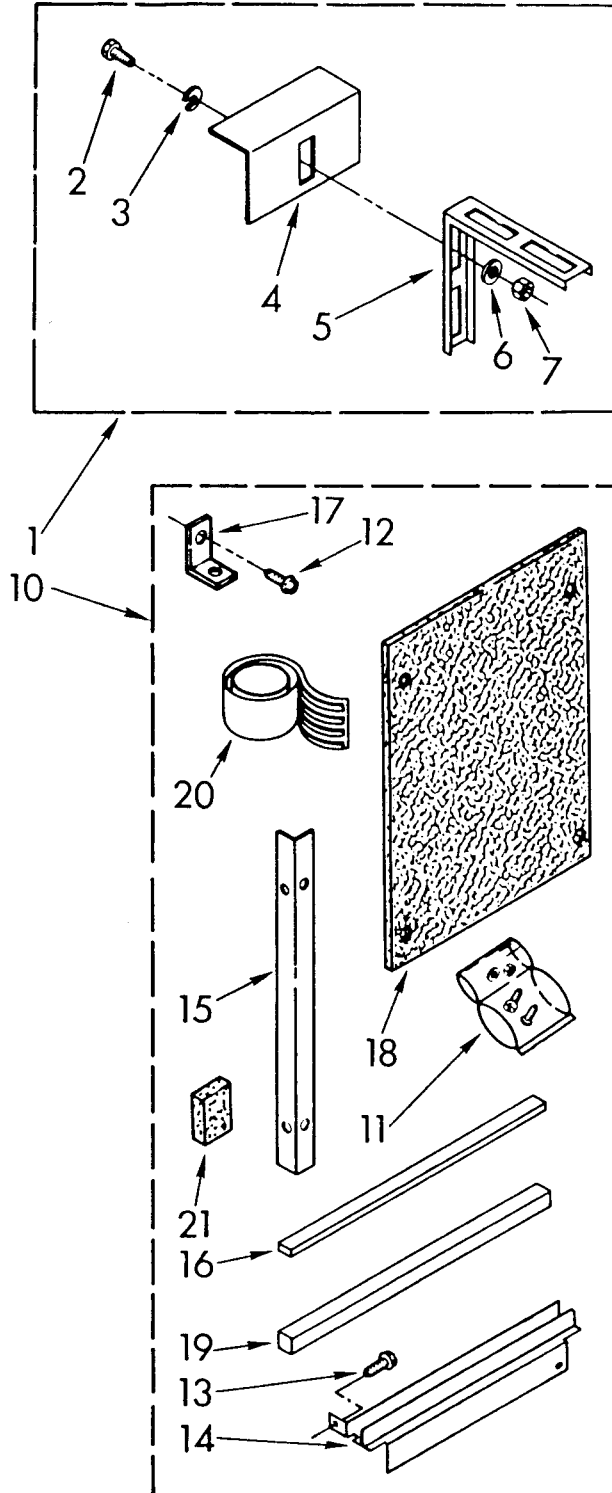

ACCESSORY KIT PARTS

For Model: AC0052XT0

The Accessory Installation Kits illustrated below may or may not be included with your Air Conditioner. They have been made available only as an accessory to help you install the Air Conditioner where special circumstances may require them.

If one of these accessory kits has been installed with your Air Conditioner and repair parts are required at some later date, you may select the correct part number from this listing.

FOR ORDERING INFORMATION REFER TO PARTS PRICE LIST