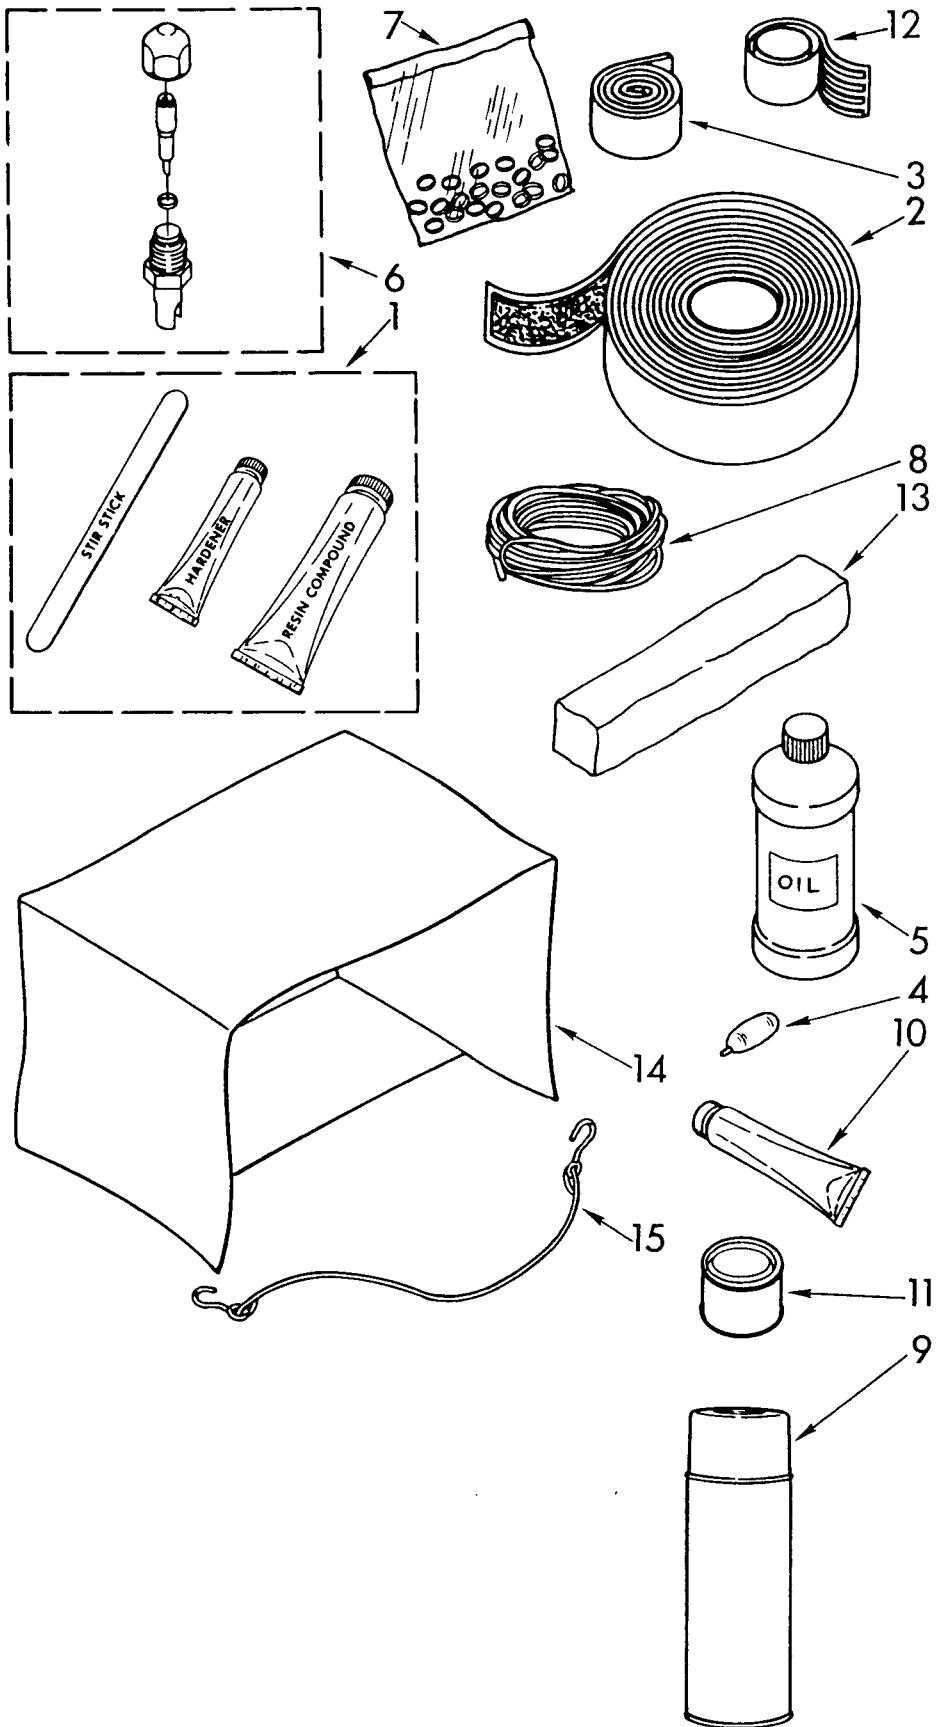

CABINET PARTS

For Model: AC0052XT0

FOR ORDERING INFORMATION REFER TO PARTS PRICE LIST

1	857903	Cabinet
2	469877	Gasket, Meeting Rail
3	488720	Screw, 10 x 1/2 (3)
4	993849	Channel, Top
5	488875	Screw, ST 8-32 x 3/8 (6)
6	950408	Front, Cabinet Assembly
7	646158	Housing, Curtain (L.S.)
	646154	Housing, Curtain (R.S.)
8	646160	Retainer, Curtain (2)
9	475581	Thumbscrew (2)
10	488730	Screw, 8 x 7/16 (6)
11	951156	Knob, Control (2)
12	856990	Seal, Strip
13	857777	Seal, Rear Cabinet Flange
14	949090	Seal, Cabinet Front
15	644228	Bracket, Window
16	488255	Screw, 8 x 3/4
17	645684	Link, Louver (2)
18	645605	Louver, Vertical
19	645683	Handle, Louver (2)
20	641484	Spring, Detent (1)
24	855238	Seal, Vertical Louver
26	646963	Retainer, Filter
27	854925	Filter
28	476180	Bag, Accessory

OPTIONAL PARTS (NOT INCLUDED)

For Model: AC0052XT0

FOR ORDERING INFORMATION REFER TO PARTS PRICE LIST

1	799833	Epoxy, Tube (Aluminum Repair)
2	505168	Tape, No Drip 30'
3	479502	Tape, Vinyl 36'
4	10943	Oil, Turbine 1 Fl. Oz.
5	99243	Oil, Turbine 8 Fl. Oz.
6		Valve, Access
	876620	3/16" Tube O.D.
	978025	1/4" Tube O.D.
	978026	5/16" Tube O.D.
	978027	3/8" Tube O.D.
	978028	1/2" Tube O.D.
	978029	5/8" Tube O.D.
	978030	3/4" Tube O.D.
7	978865	Seal, Ring Access Valve (20-Pack)
8		Wire, 25'Roll
	10875	Blue 16 Ga.
	242820	Black 14 Ga.
	242825	Red 14 Ga.
	242826	White 14 Ga.
	47261	Black 12 Ga.
	299885	Red 12 Ga.
	47263	White 12 Ga.
9	813684	Adhesive, Insulation (24 Oz. Spray)
10	279368	Adhesive, Insulation (2 Oz. Tube)
11	485426	Paint, Touch-up Starlight Gray 1/2 Pint (Lacquer)
12	212643	Sealer, Permagum 4-1" Strips
13	99344	Sealer, Permagum 1 Lb. Bar
14	484067	Cover, Winter
15	813610	Retainer, Cord (Winter Cover)