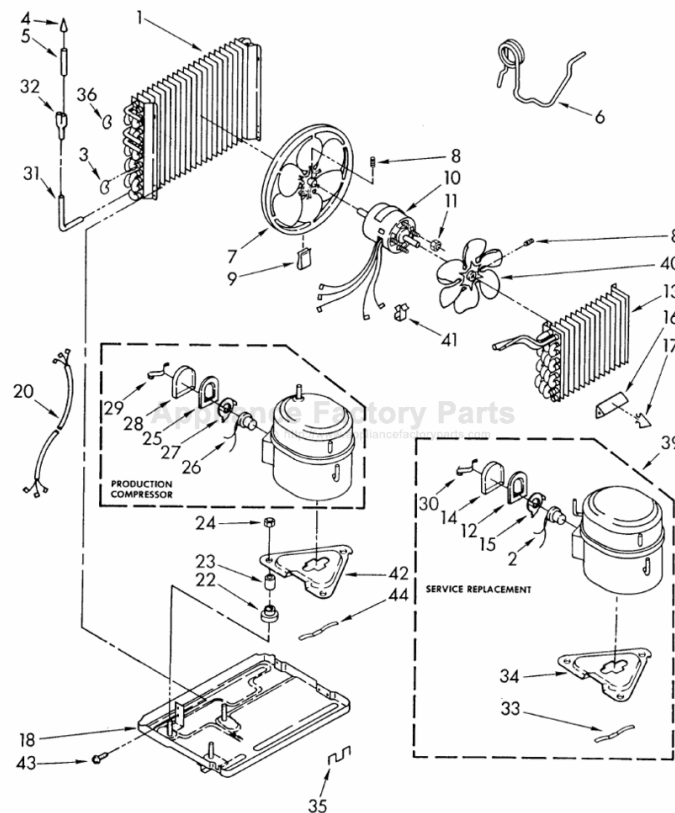

[Find Your WHIRLPOOL Air Conditioner Parts - Select From 1257 Models](#)

----- Manual continues below -----