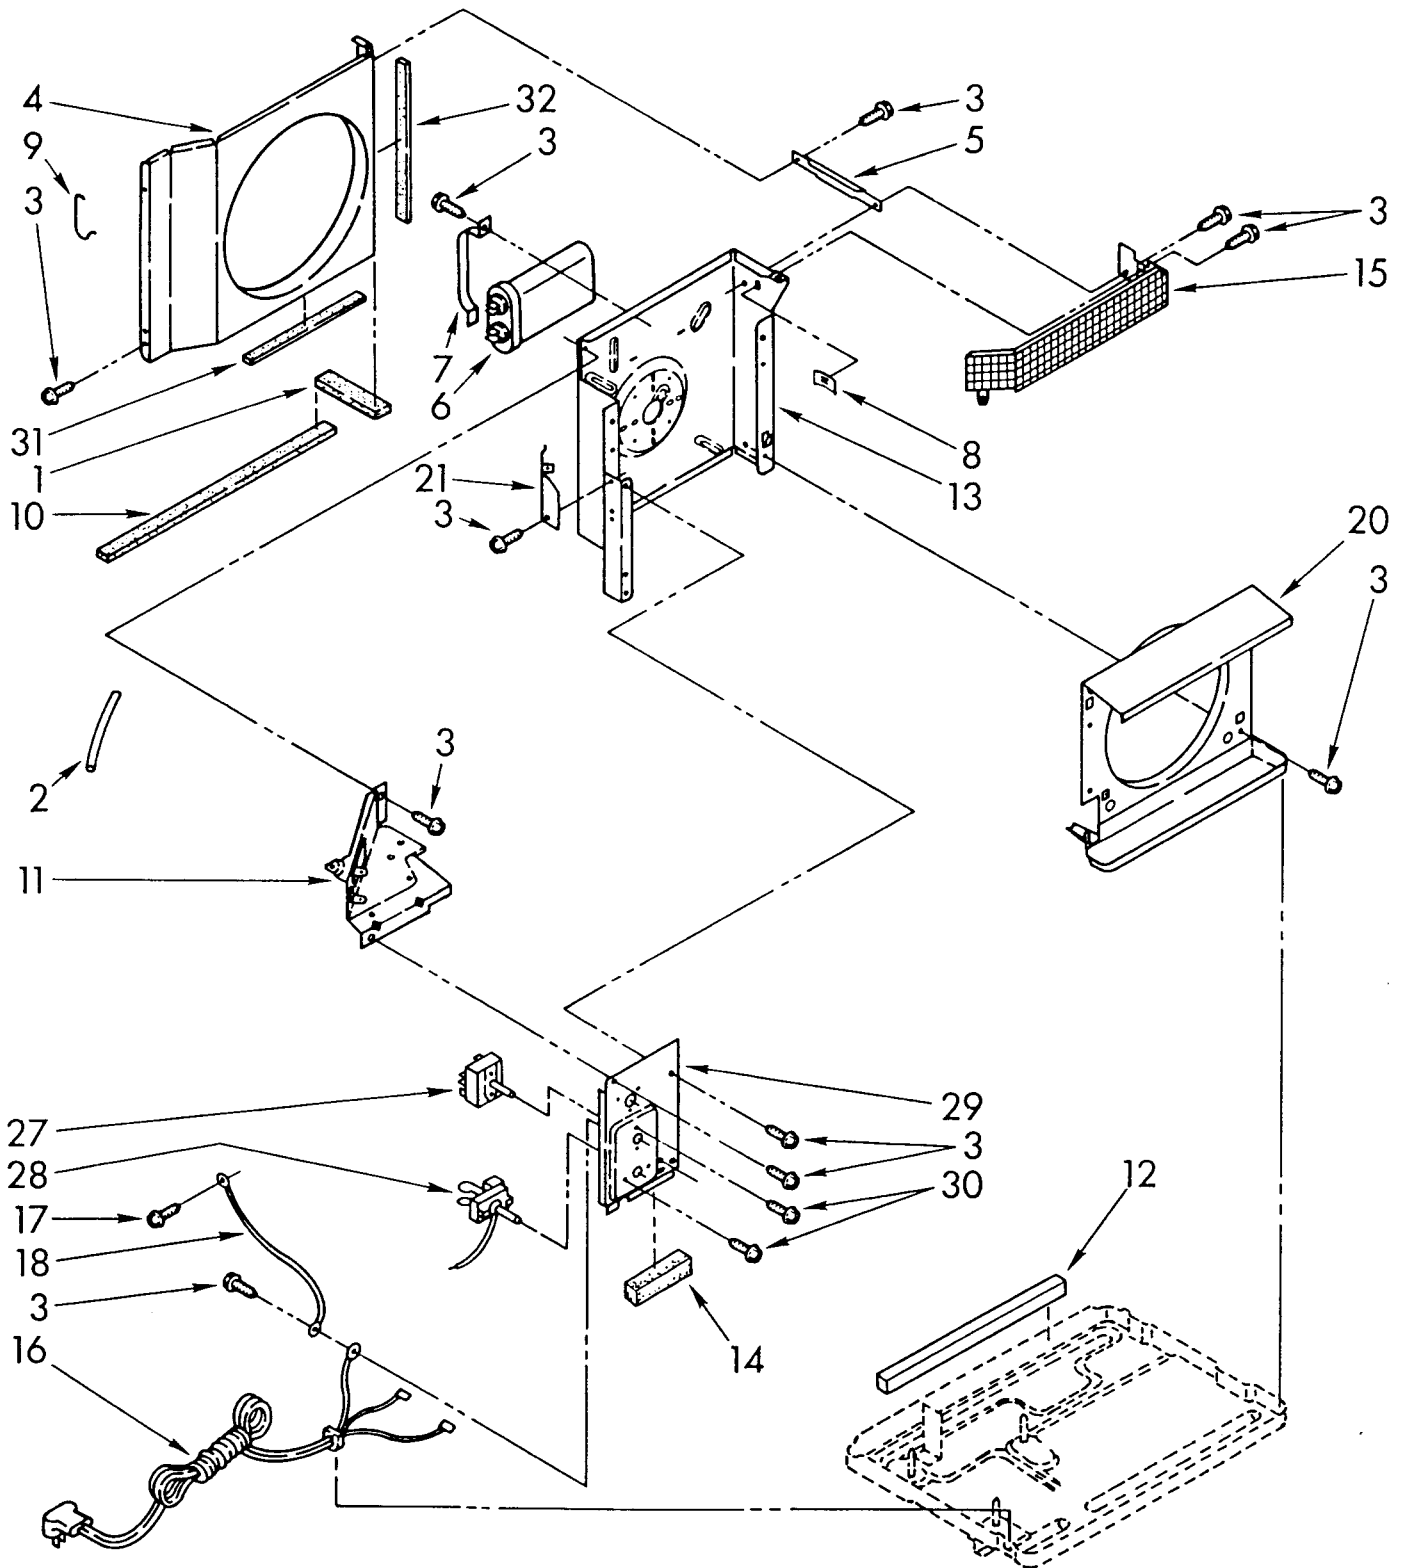

AIR FLOW AND CONTROL PARTS

For Model: AC0052XT0

FOR ORDERING INFORMATION REFER TO PARTS PRICE LIST