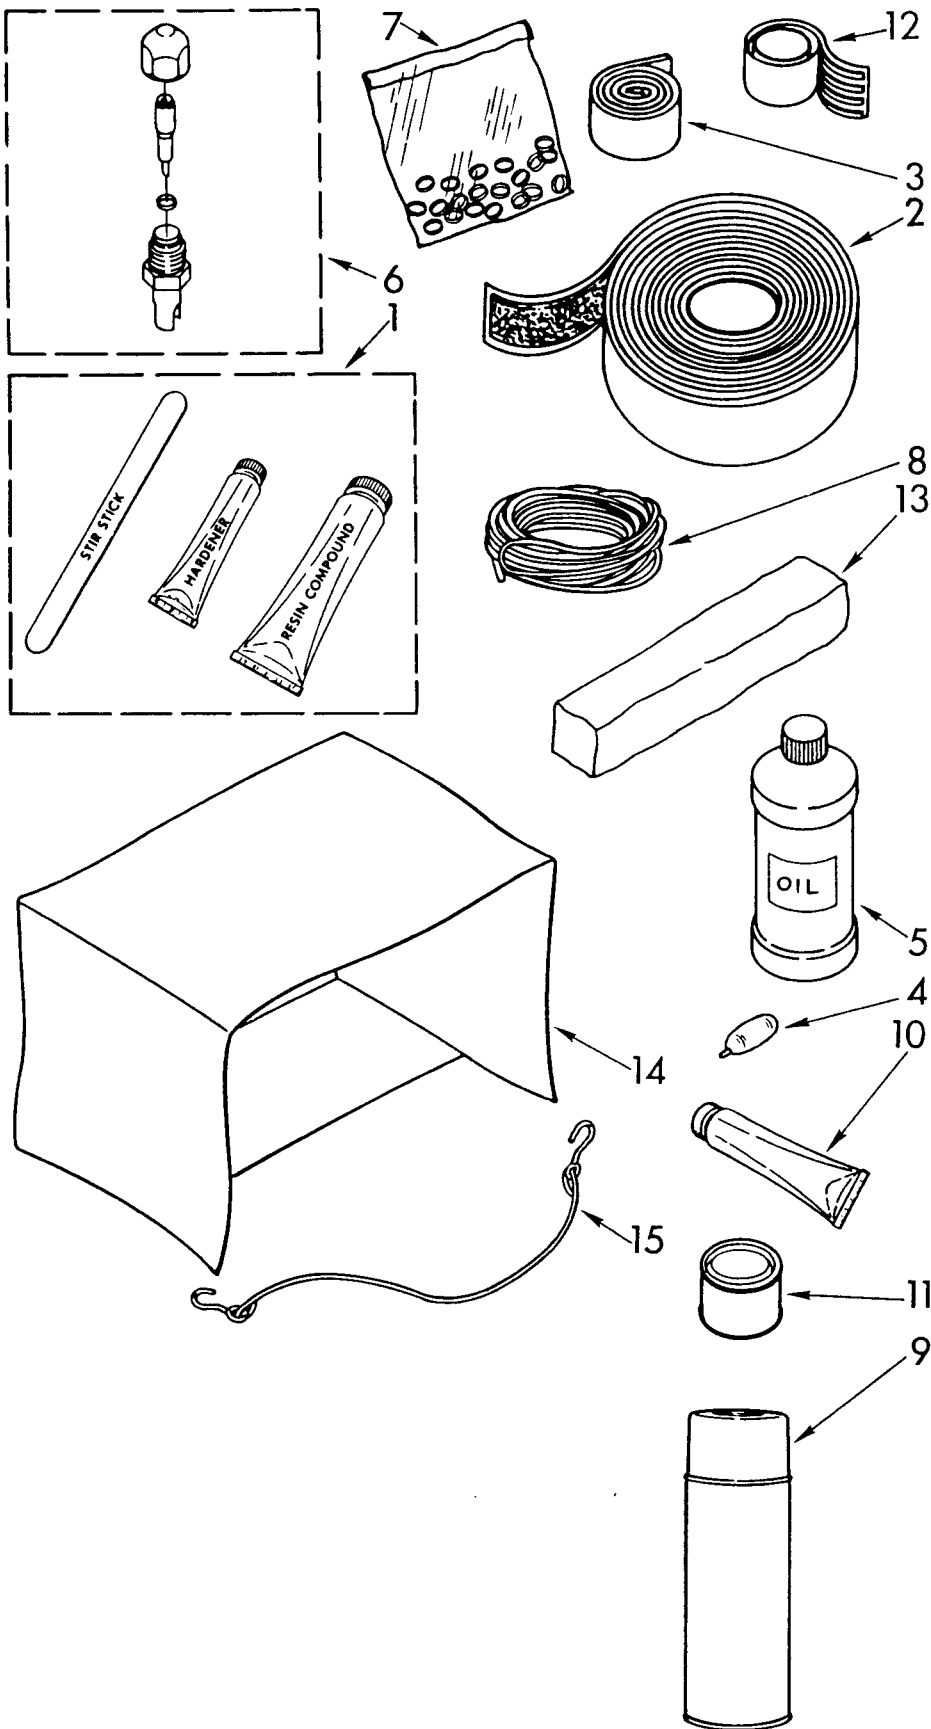

OPTIONAL PARTS (NOT INCLUDED)

For Model: AC0052XT0

FOR ORDERING INFORMATION REFER TO PARTS PRICE LIST