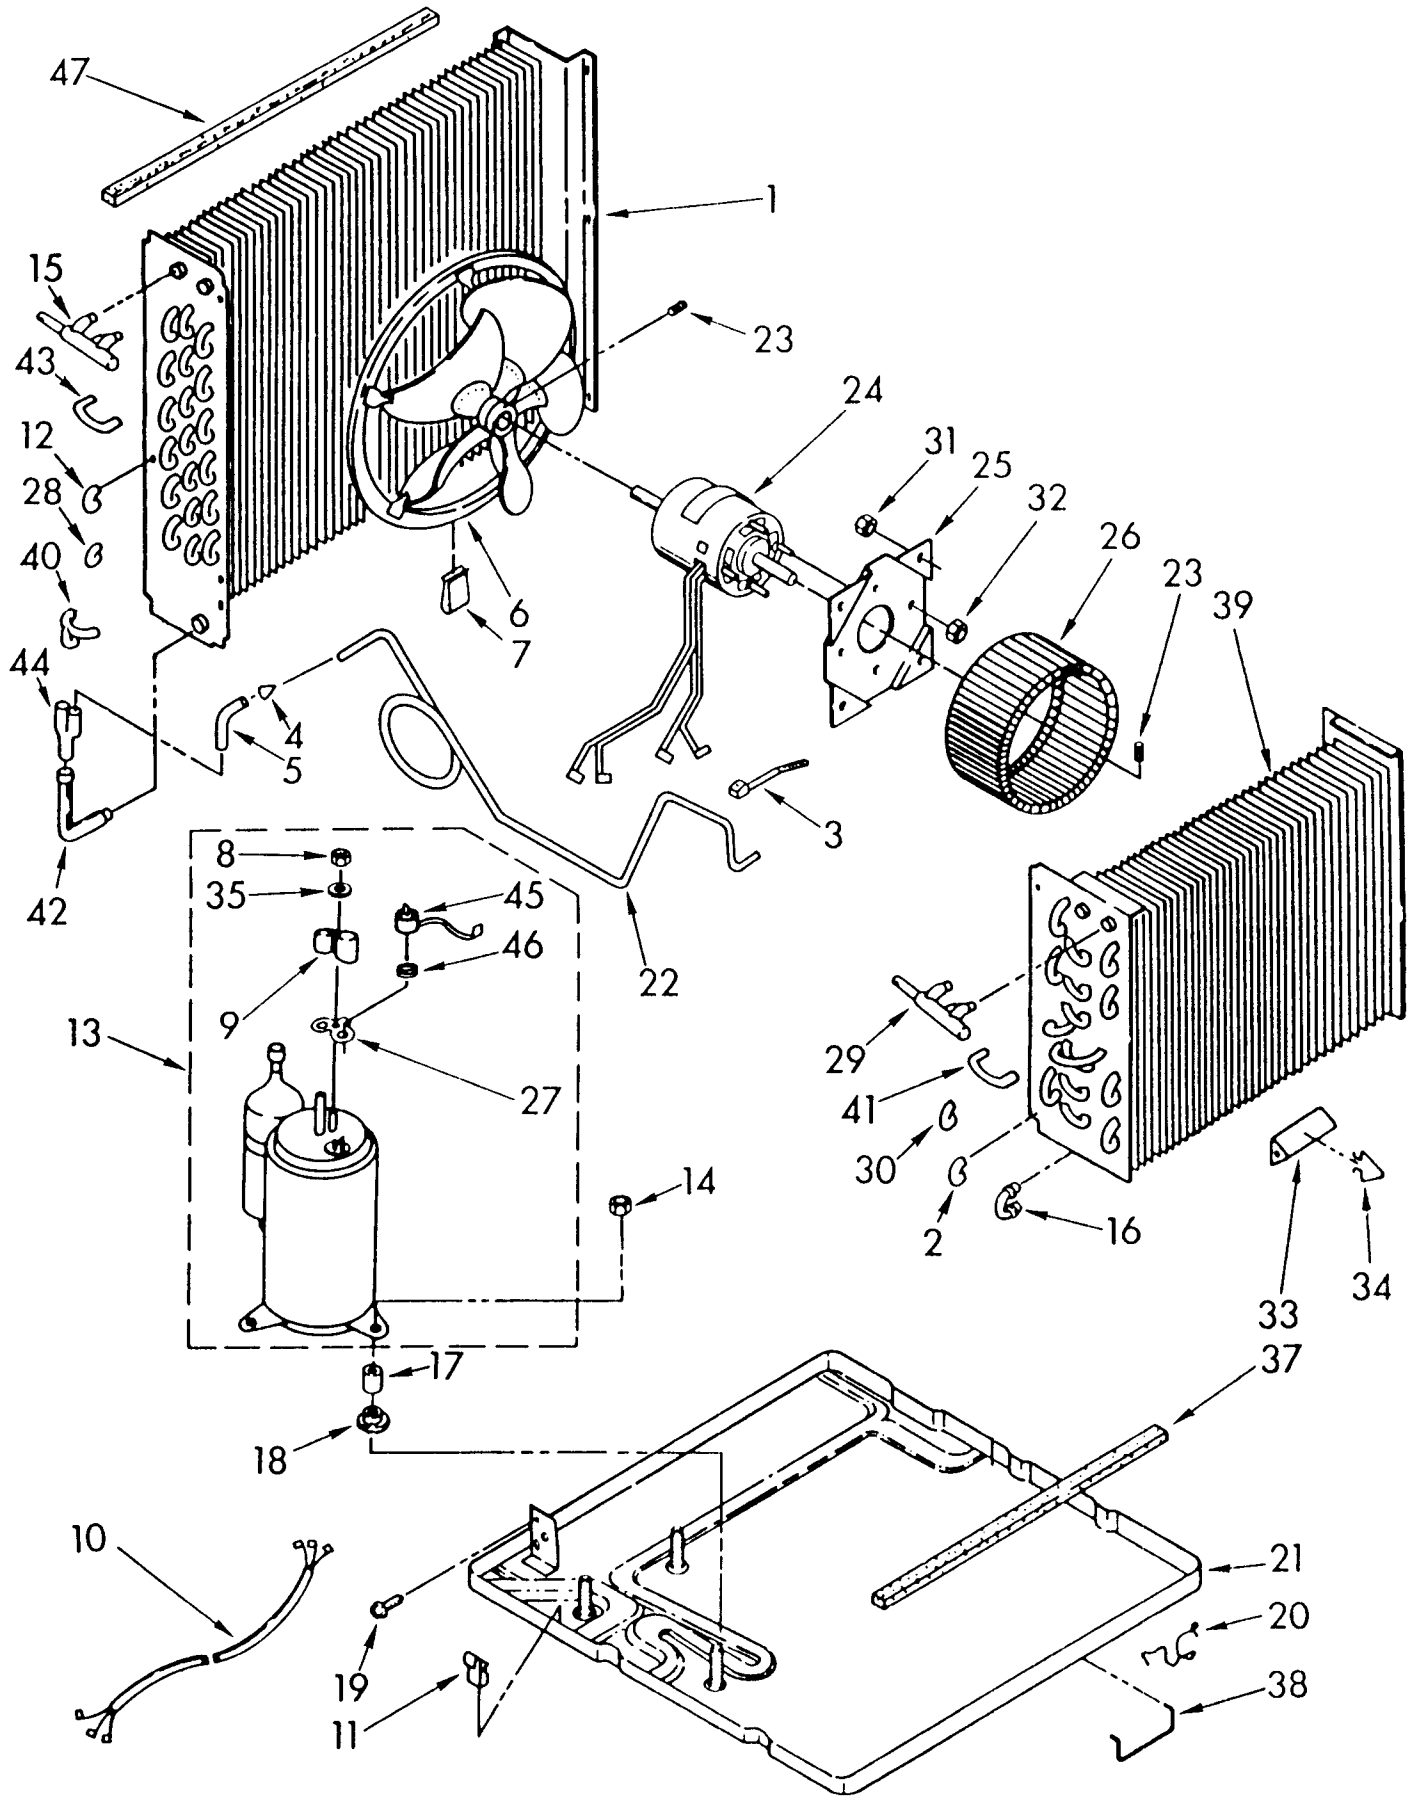

© 1988 WHIRLPOOL CORPORATION

* Trademark

UNIT PARTS

For Model: AR1800XT0

FOR ORDERING INFORMATION REFER TO PARTS PRICE LIST

1	1156327	Condenser
2	855199	Bend, Return (4)
3	857547	Tie, Cable
4	49599	Strainer, Tube
5	484230	Tube, Outlet (Includes No.4)
6	997226	Blade, Fan
7	876034	Clip, Balancing
8	950027	Nut, Cover
9	950036	Cover, Terminal
10	484136	Harness, Wiring
11	642684	Clamp, Tube (2)
12	708531	Bend, Return (7)
13	819230	Compressor
14	858121	Locknut (4)
15	1156330	Tube, Maniflod
16	997669	Bend, Return (11)
17	950020	Sleeve (3)
18	950021	Grommet (3)
19	487910	Screw, SM #8 x 1/2A
20	852272	Clip, Mtg. (3) (Base To Front)
21	950364	Base, Unit
22	1156440	Tube Restrictor (3) (Length 50.0")
23	595085	Screw, Set 5/16 x 1/4
24	952072	Motor, Fan
25	998024	Plate, Mounting
26	647618	Wheel, Blower
27	950035	Gasket, Terminal Cover
28	708532	Bend, Return (12)
29	1156330	Tube, Maniflod
30	1156330	Bend, Retrun
31	858122	Locknut
32	488130	Nut, 8-32
33	472046	Anticipator
34	997677	Clip
35	950037	Gasket, Nut
37	853170	Seal
38	647971	Handle, Base
39	1156493	Evaporator
40	1156107	Bend, Return 3-Way
41	1156531	Bend, Return
42	1155580	Tube, Connect
43	1156329	Tube, Bend
44	947364	Tube, Flow, Divder
45	950032	Spring, Overload
46	1155605	Overload
47	948600	Seal, Condenser