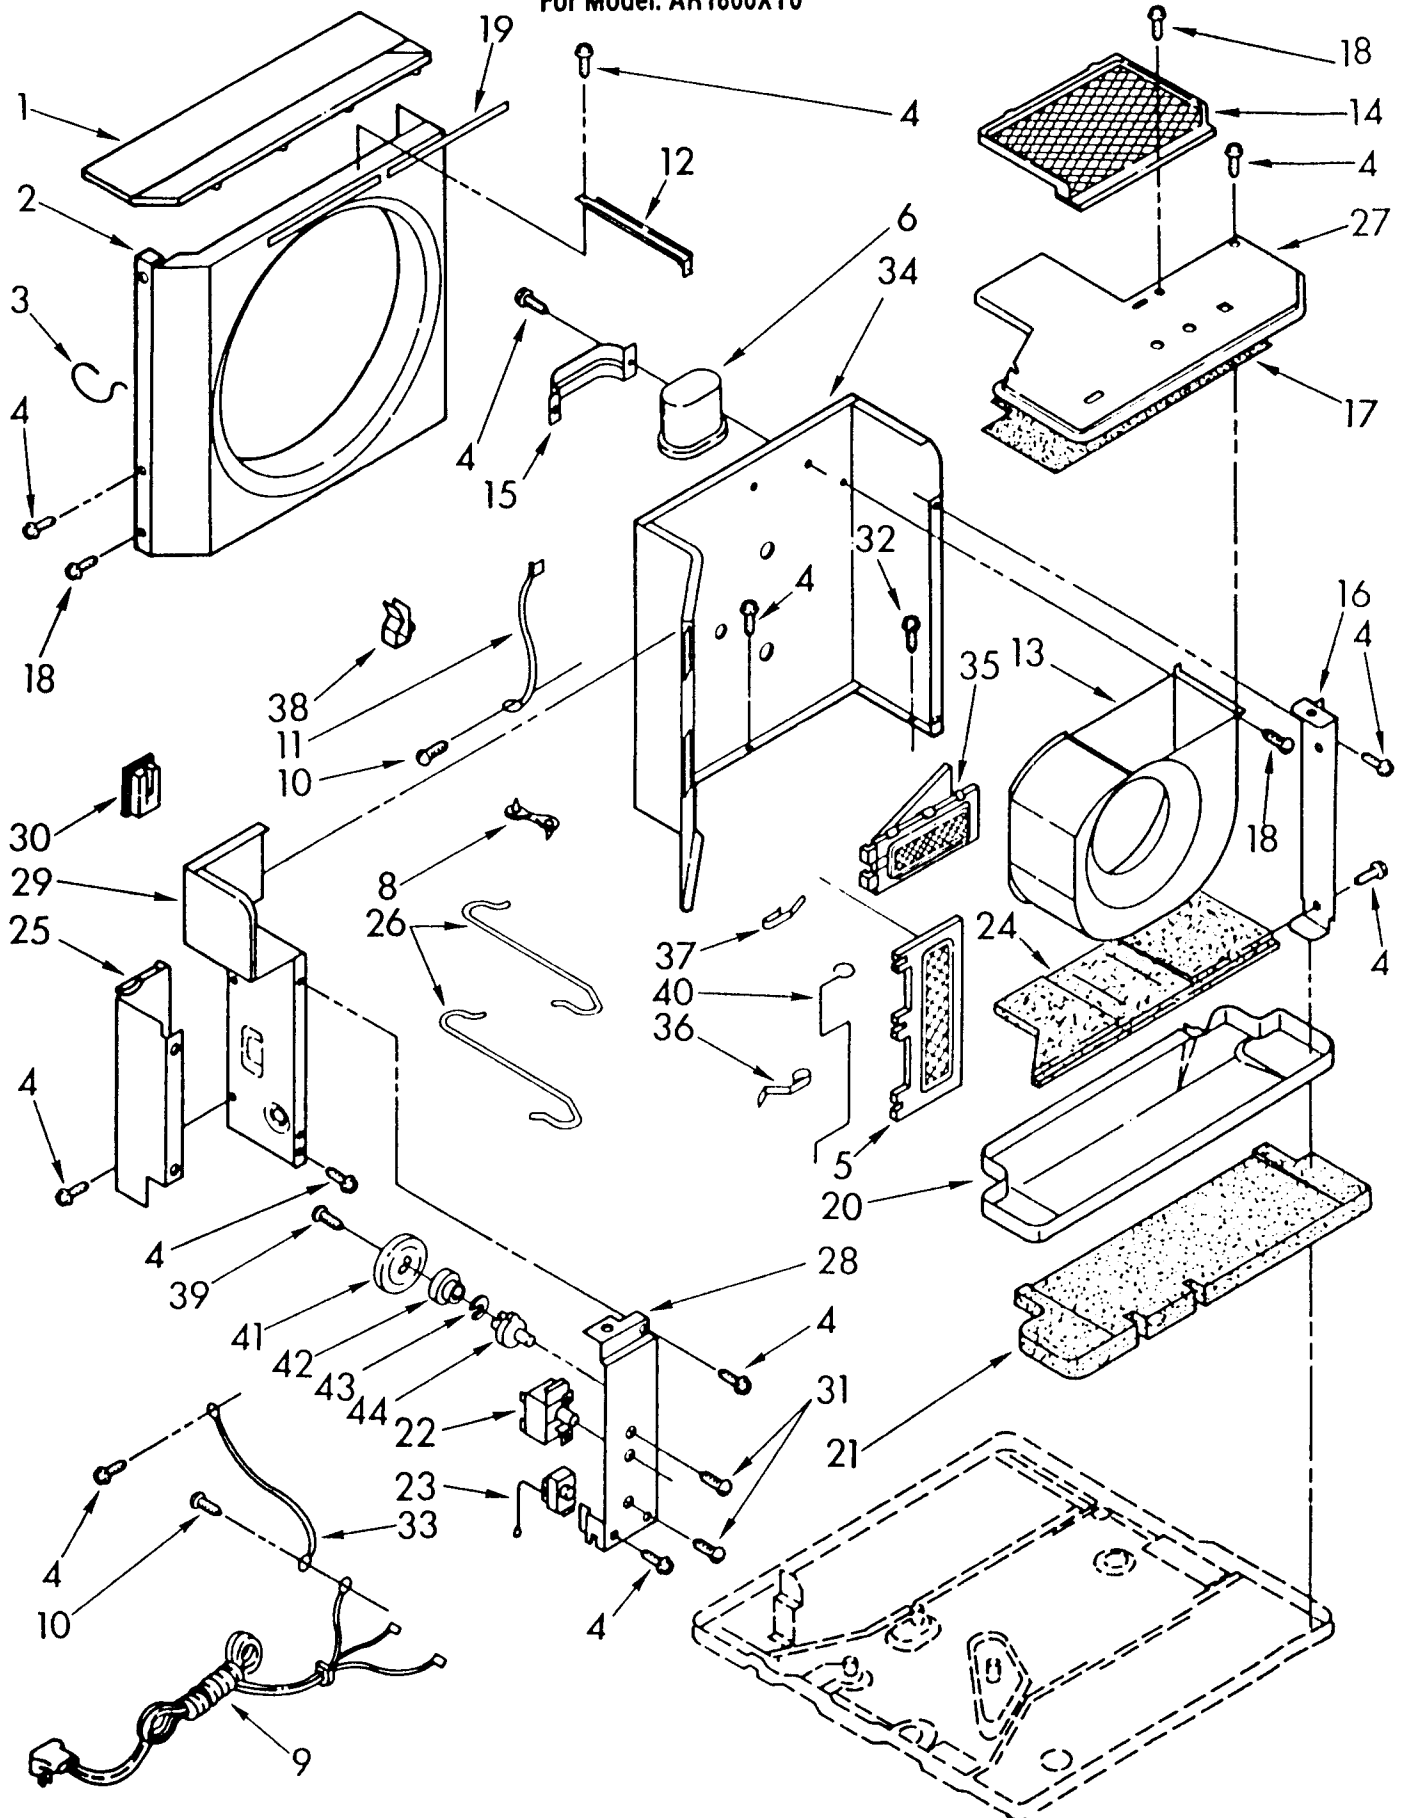

AIR FLOW AND CONTROL PARTS

For Model: AR1800XT0

FOR ORDERING INFORMATION REFER TO PARTS PRICE LIST