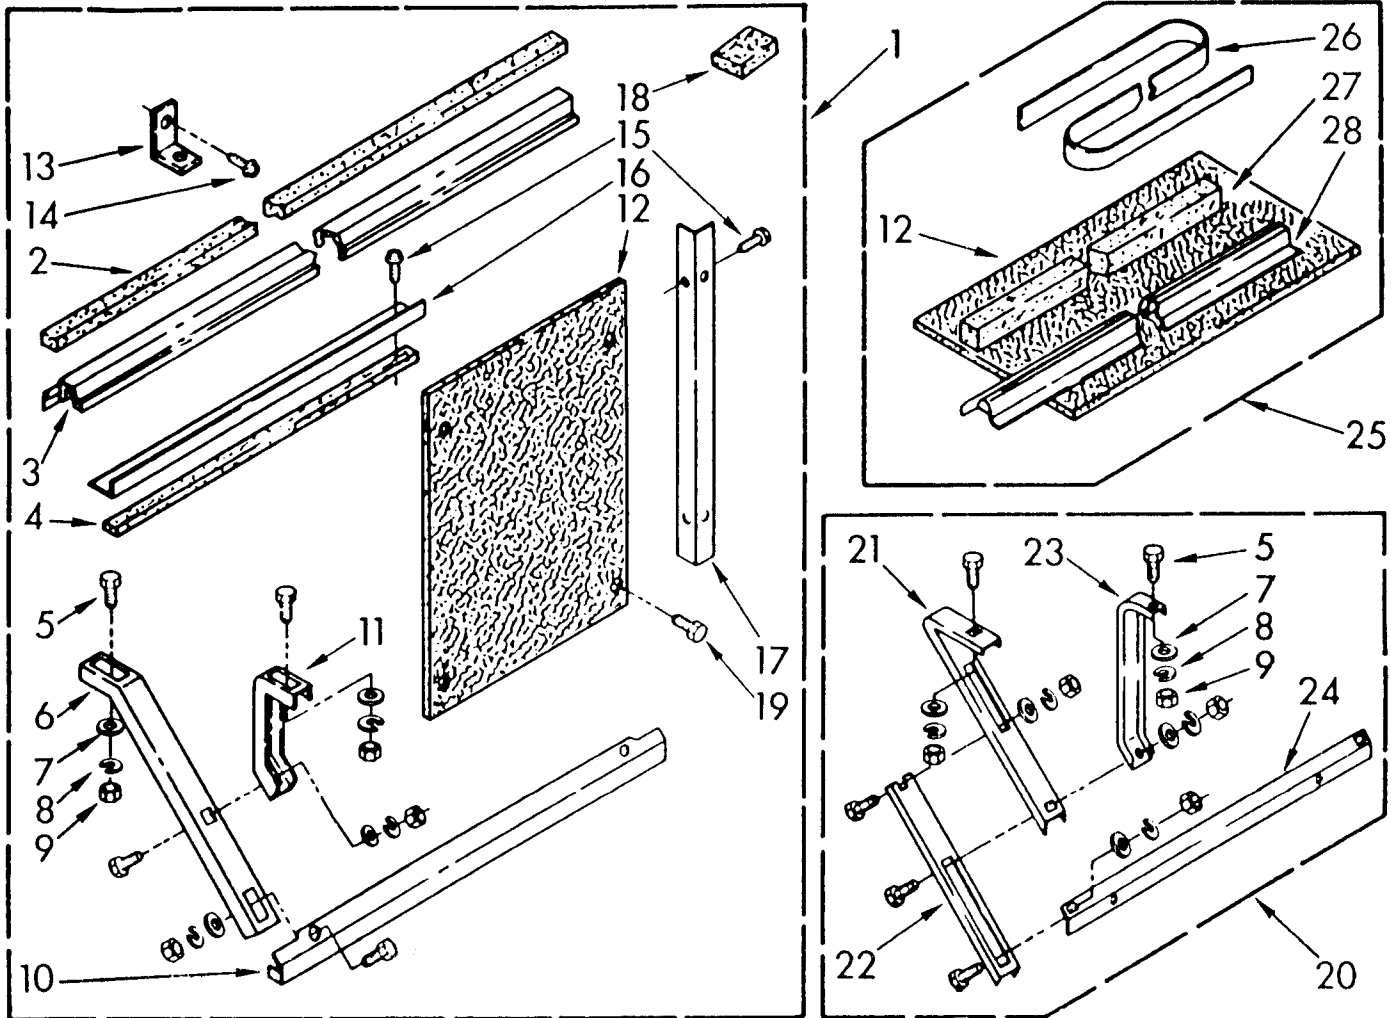

INSTALLATION PARTS

For Model: AR1800XT0

The Accessory Installation Kits illustrated below may or may not be included with your Air Conditioner. They have been made available only as an accessory to help you install the Air Conditioner where special circumstances may require them.

If one of these accessory kits has been installed with your Air Conditioner and repair parts are required at some later date, you may select the correct part number from this listing.