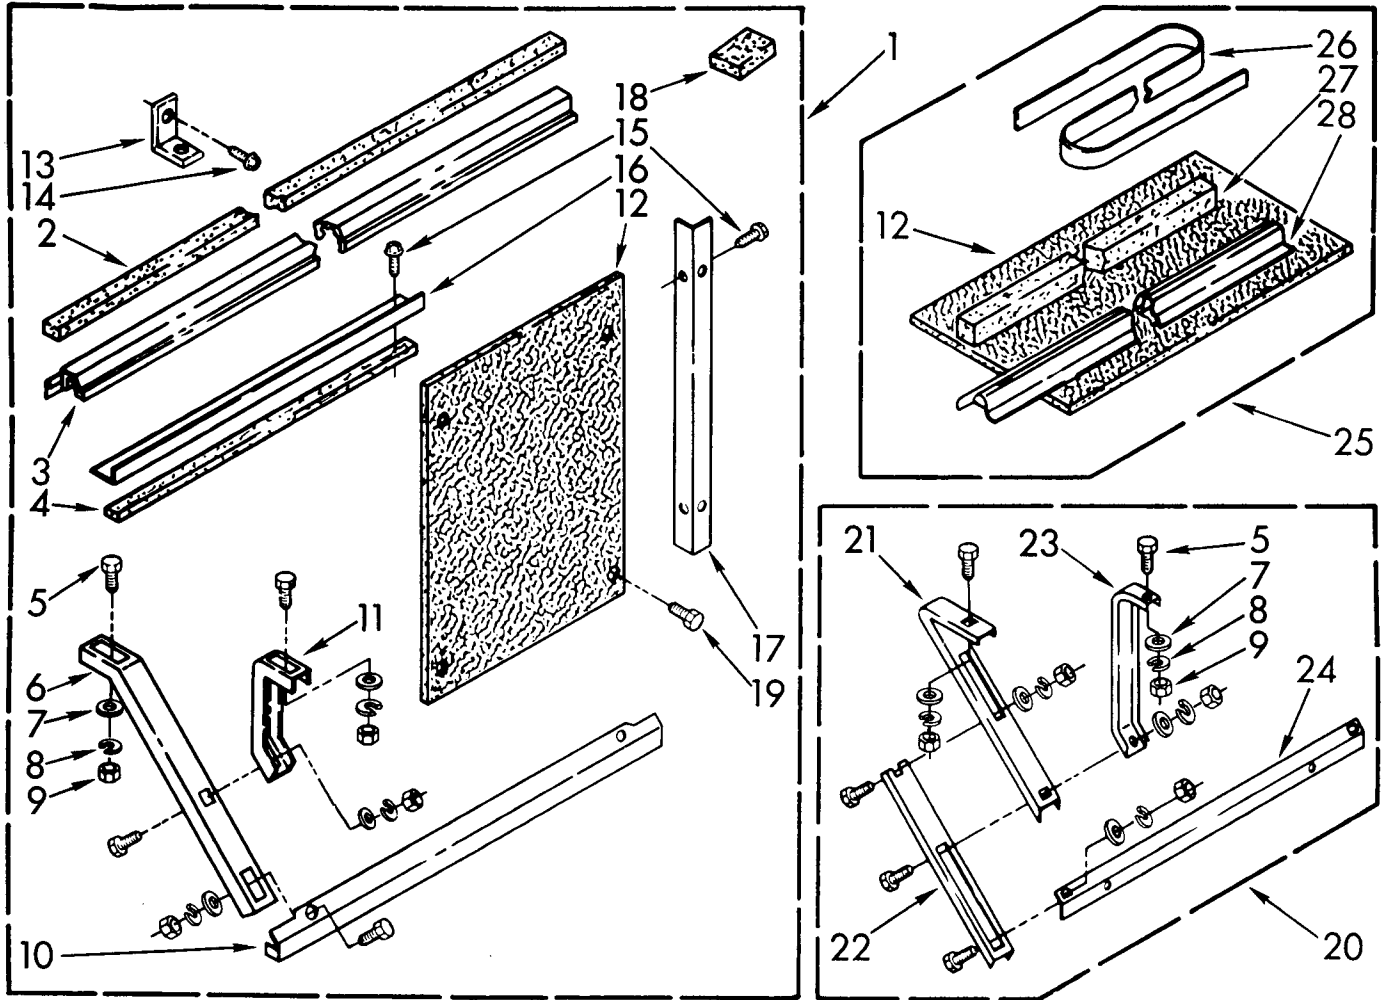

INSTALLATION PARTS

For Model: AR1800XW0

An Installation Kit is included with your air conditioner. If repair parts are required at a later date, you may select the correct part number from this listing.

Other Installation Kits shown below may be ordered where special circumstances require them.