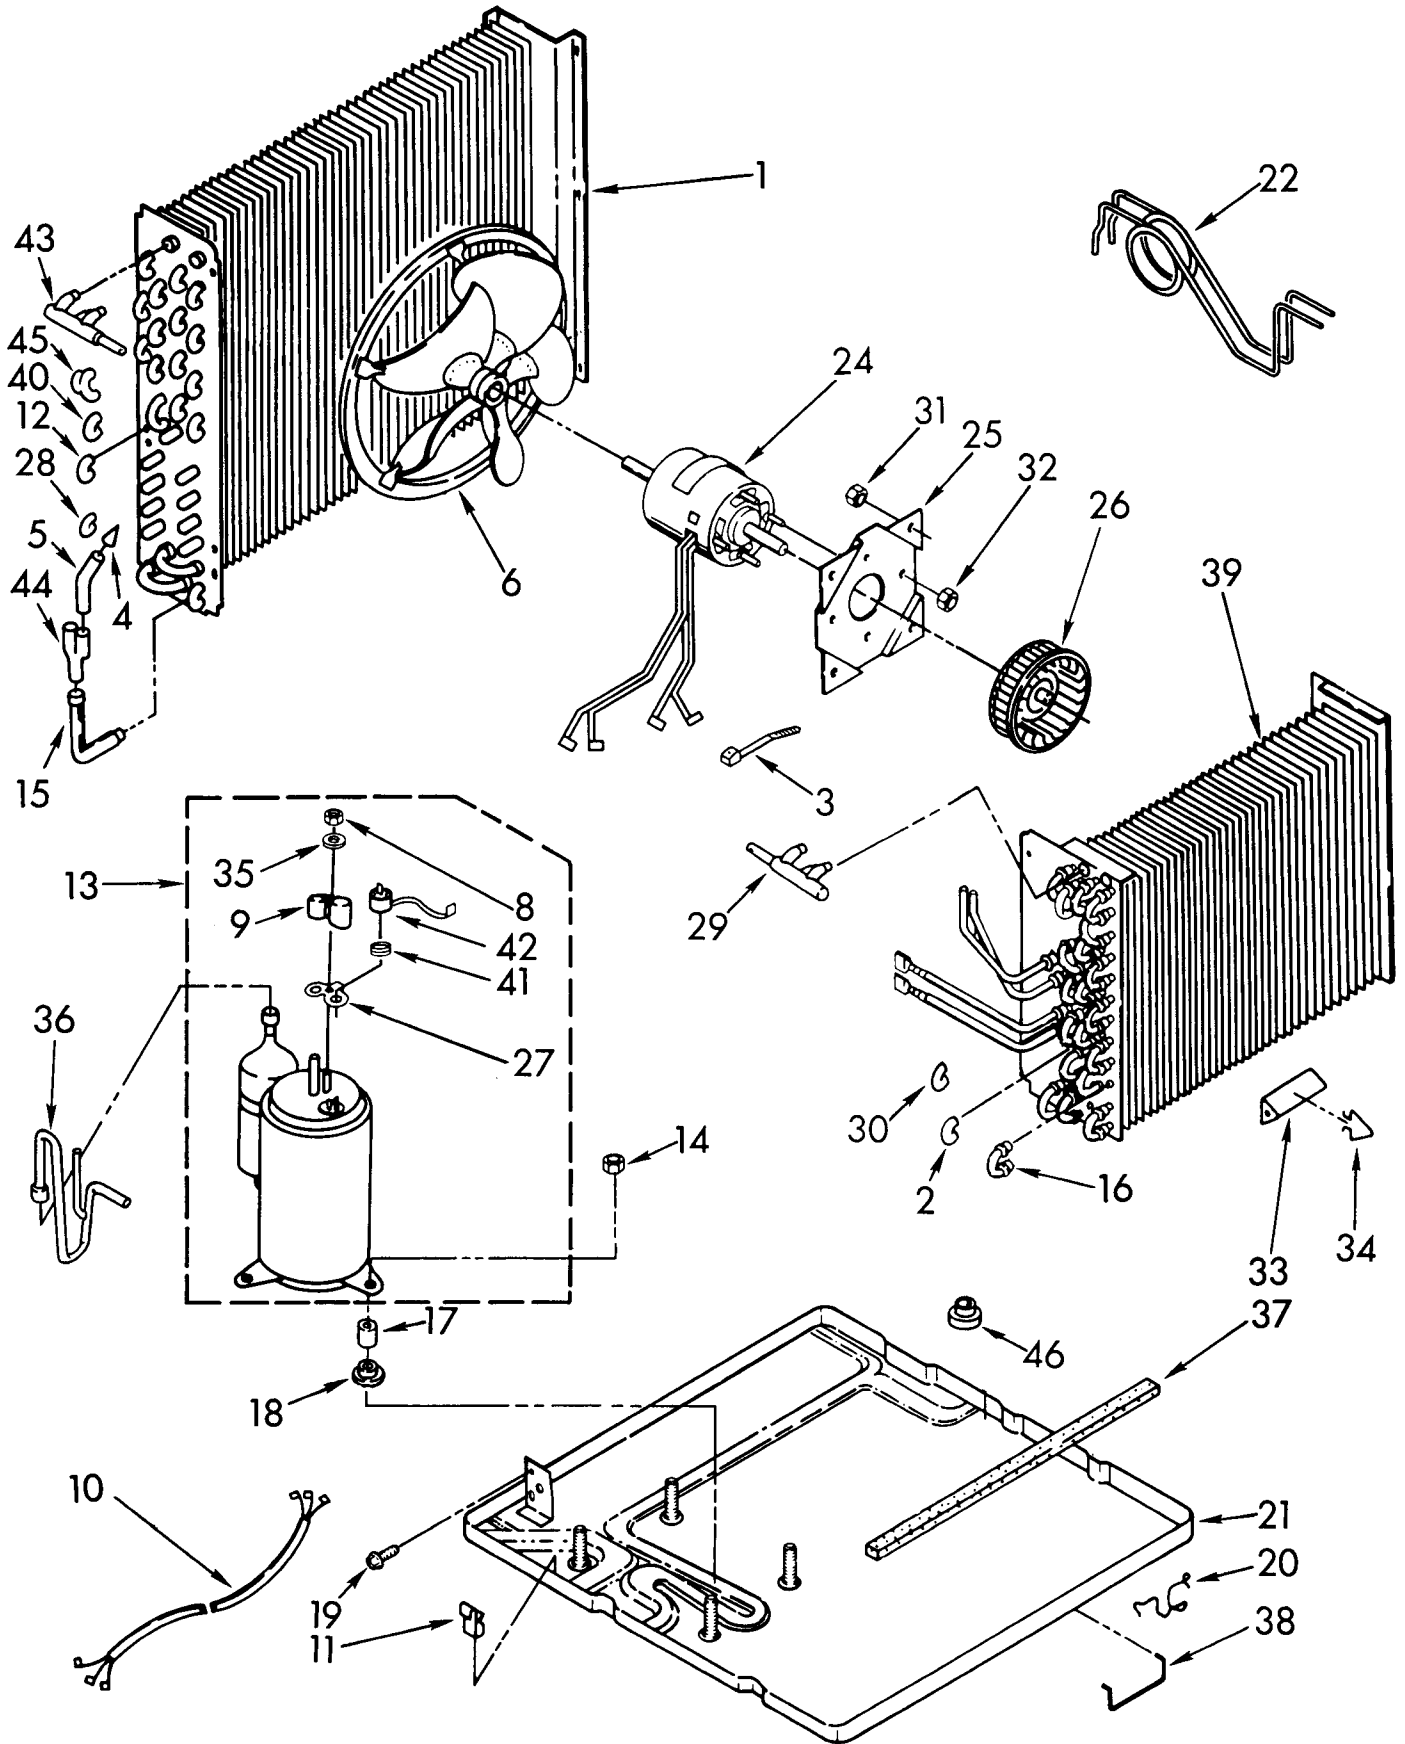

SERVICE REPAIR PARTS LIST

for

**HI EFFICIENCY
18,000 BTU/HR**

MODEL

AR1800XW0

COOLERATOR^{*}

R O O M A I R C O N D I T I O N E R S

FOR CUSTOMER SATISFACTION ALWAYS USE
FACTORY SPECIFICATION PARTS

Whirlpool CORPORATION
Benton Harbor, Michigan.

* Trademark

UNIT PARTS

For Model: AR1800XW0

1	1156327	Condenser
2	855199	Bend, Return (8)
3	857547	Tie, Cable
4	49599	Strainer, Tube
5	1155598	Tube, Outlet (Includes No.4)
6	1158987	Blade, Fan
8	950027	Nut, Cover
9	950036	Cover, Terminal
10	484136	Harness, Wiring
11	642684	Clamp, Tube (2)
12	708531	Bend, Return (7)
13	819230	Compressor
14	858121	Locknut (4)
15	1155580	Tube, Connect
16	997669	Bend, Return (11)
17	950020	Sleeve (3)
18	950021	Grommet (3)
19	487910	Screw, SM #8 x 1/2A
20	852272	Clip, Mtg. (Base To Front)
21	950364	Base, Unit
22	1156440	Tube Restrictor (3)
24	952072	Motor, Fan
25	998024	Plate, Mounting
26	1158443	Wheel, Blower
27	950035	Gasket, Terminal Cover
28	708532	Bend, Return (12)
29	1155510	Tube, Manifold
30	1156531	Tube Riser
31	858122	Locknut
32	488130	Nut, 8-32
33	472046	Anticipator
34	472047	Clip
35	950037	Gasket, Nut
36	1155593	Tube, Suction
37	1162509	Seal
38	647971	Handle, Base
39	1156493	Evaporator
40	1156329	Bend, Return
41	950032	Spring
42	1155605	Overload
43	1156330	Tube, Manifold
44	947364	Tube, Divider
45	1156107	Bend, 3-Way
46	948130	Bushing, Base to Condenser