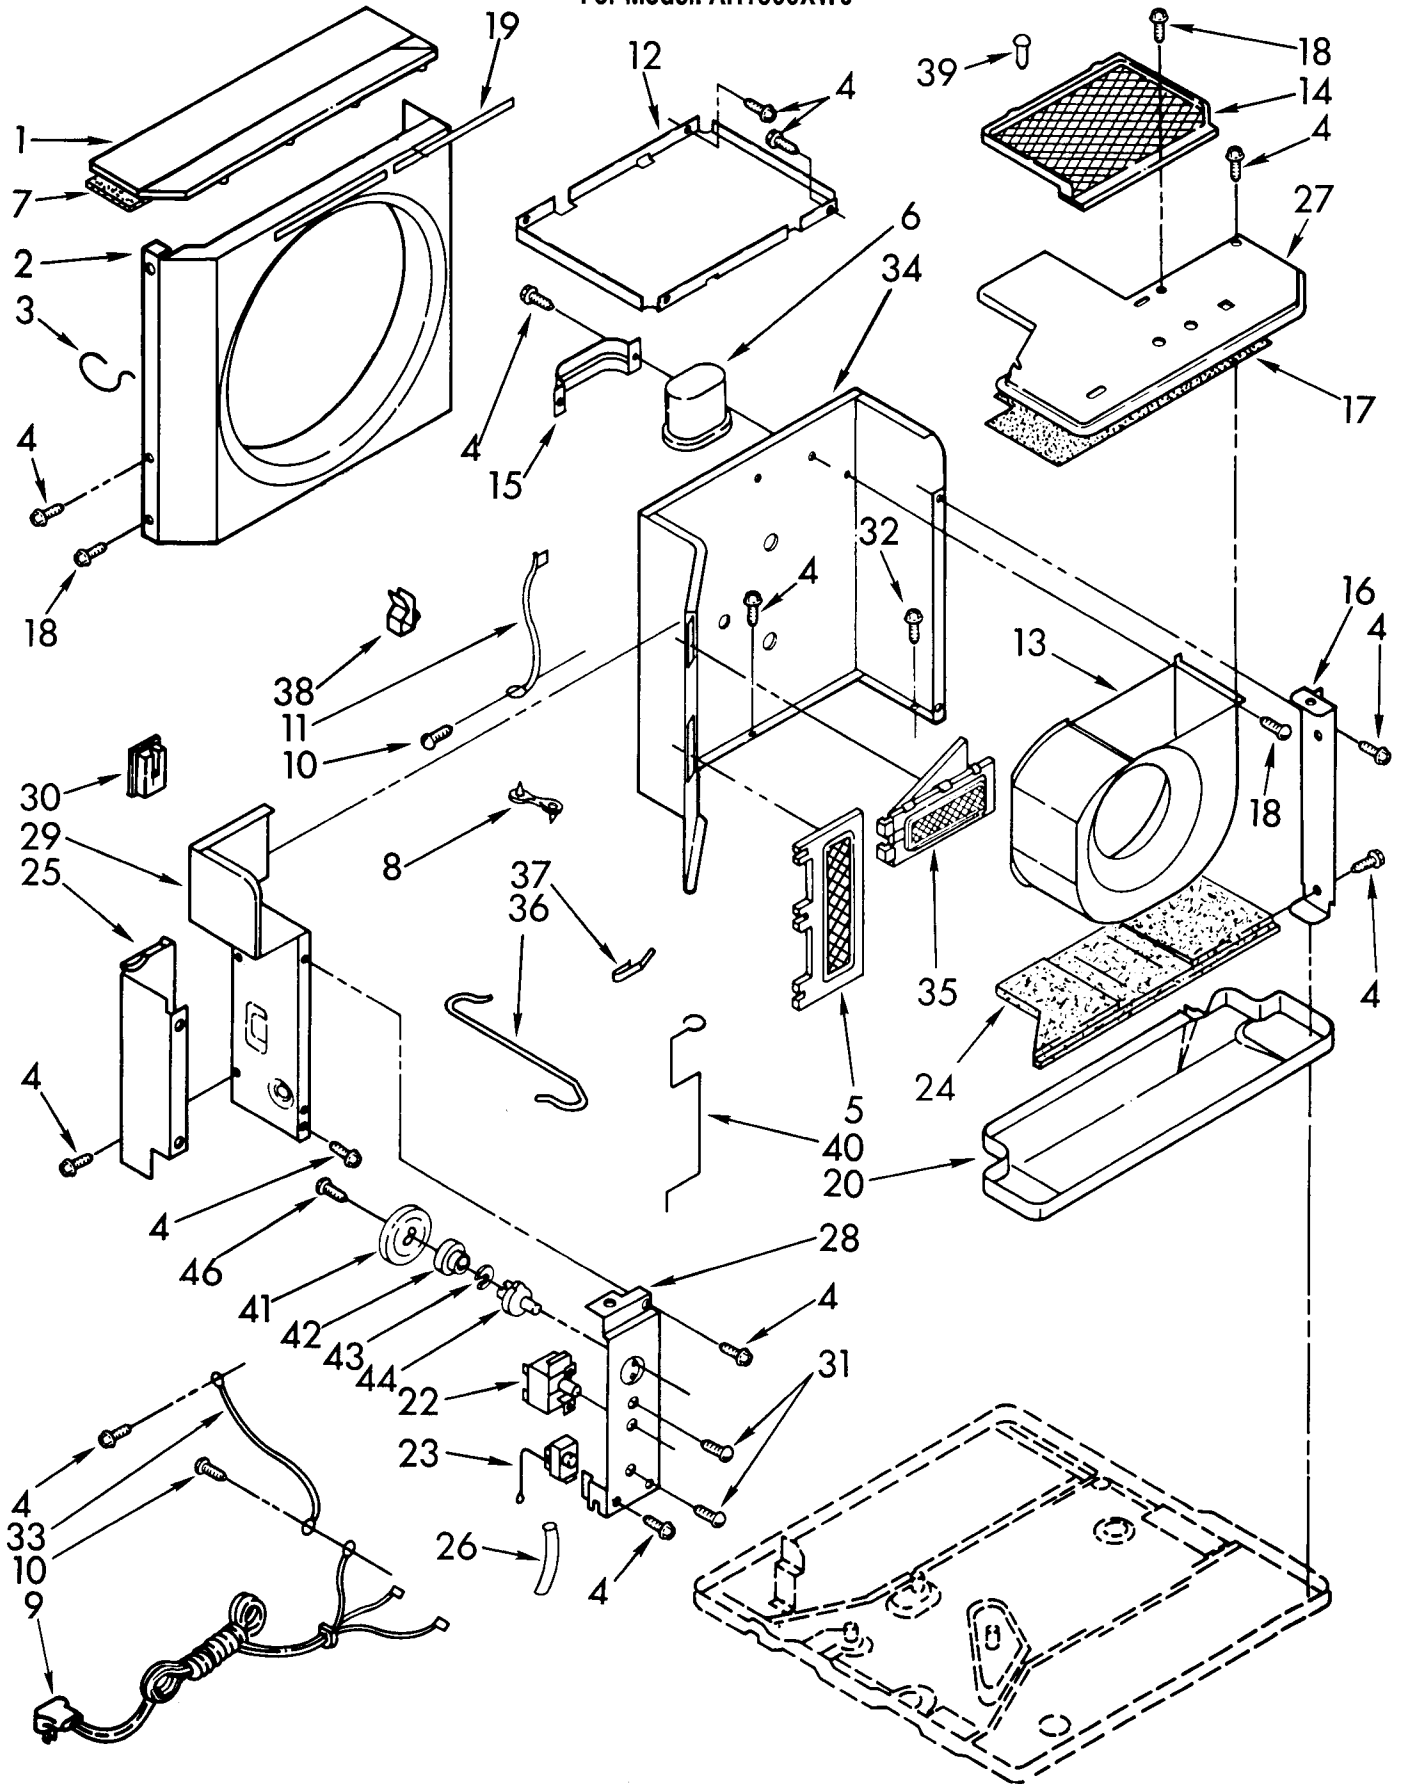

AIR FLOW AND CONTROL PARTS

For Model: AR1800XW0