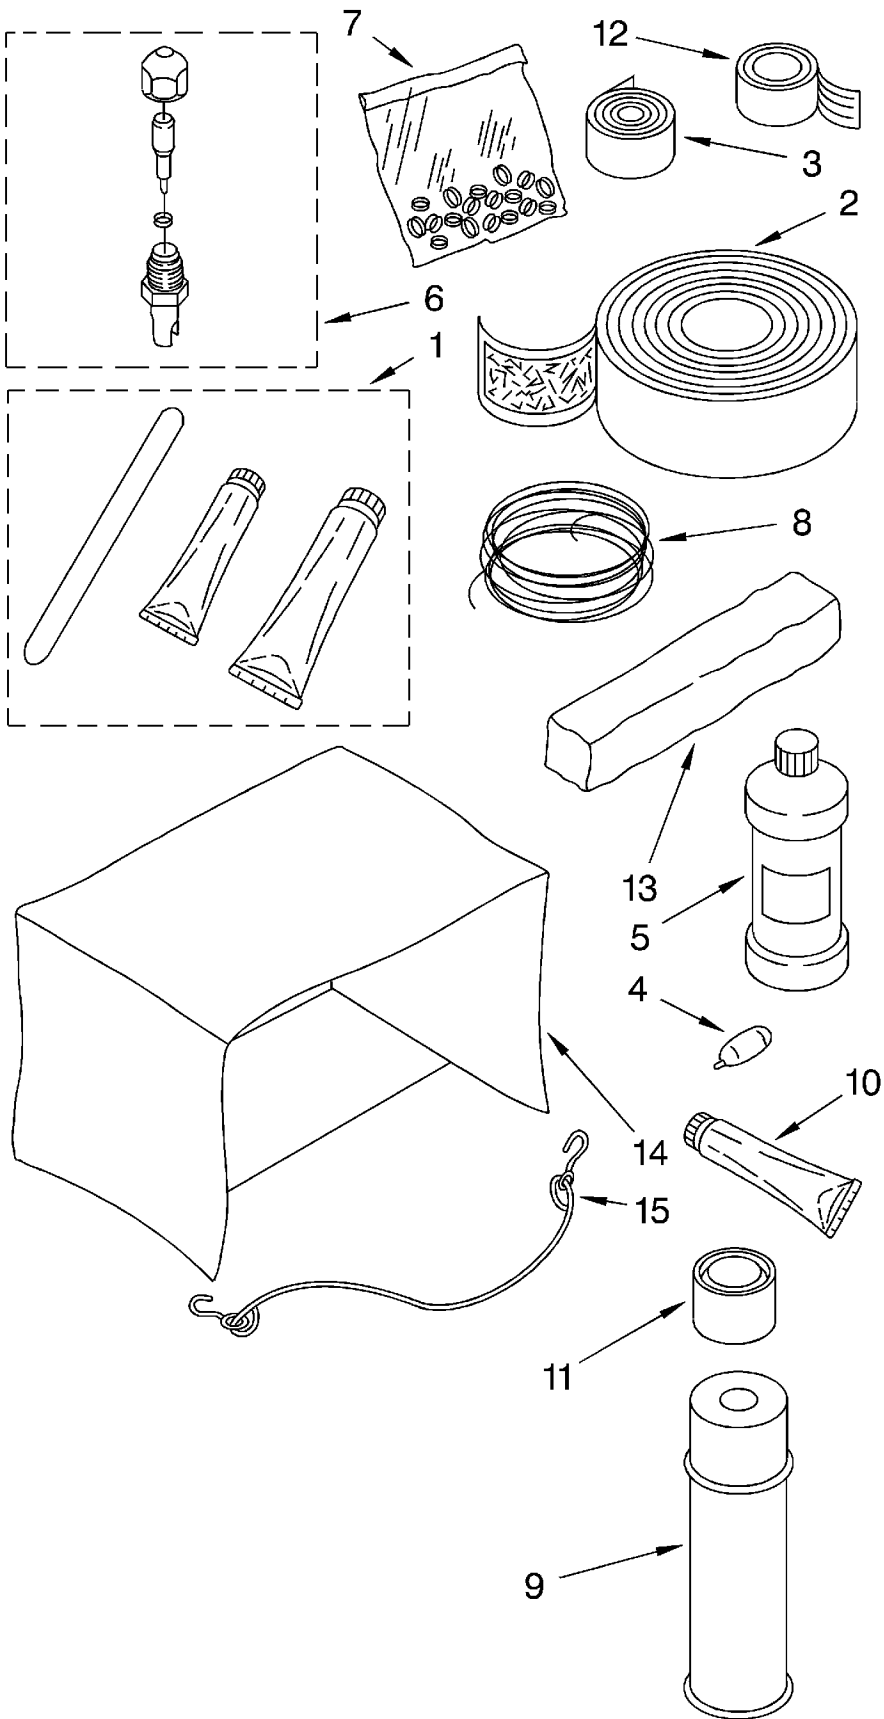

OPTIONAL PARTS (NOT INCLUDED)

For Model: X07002F00