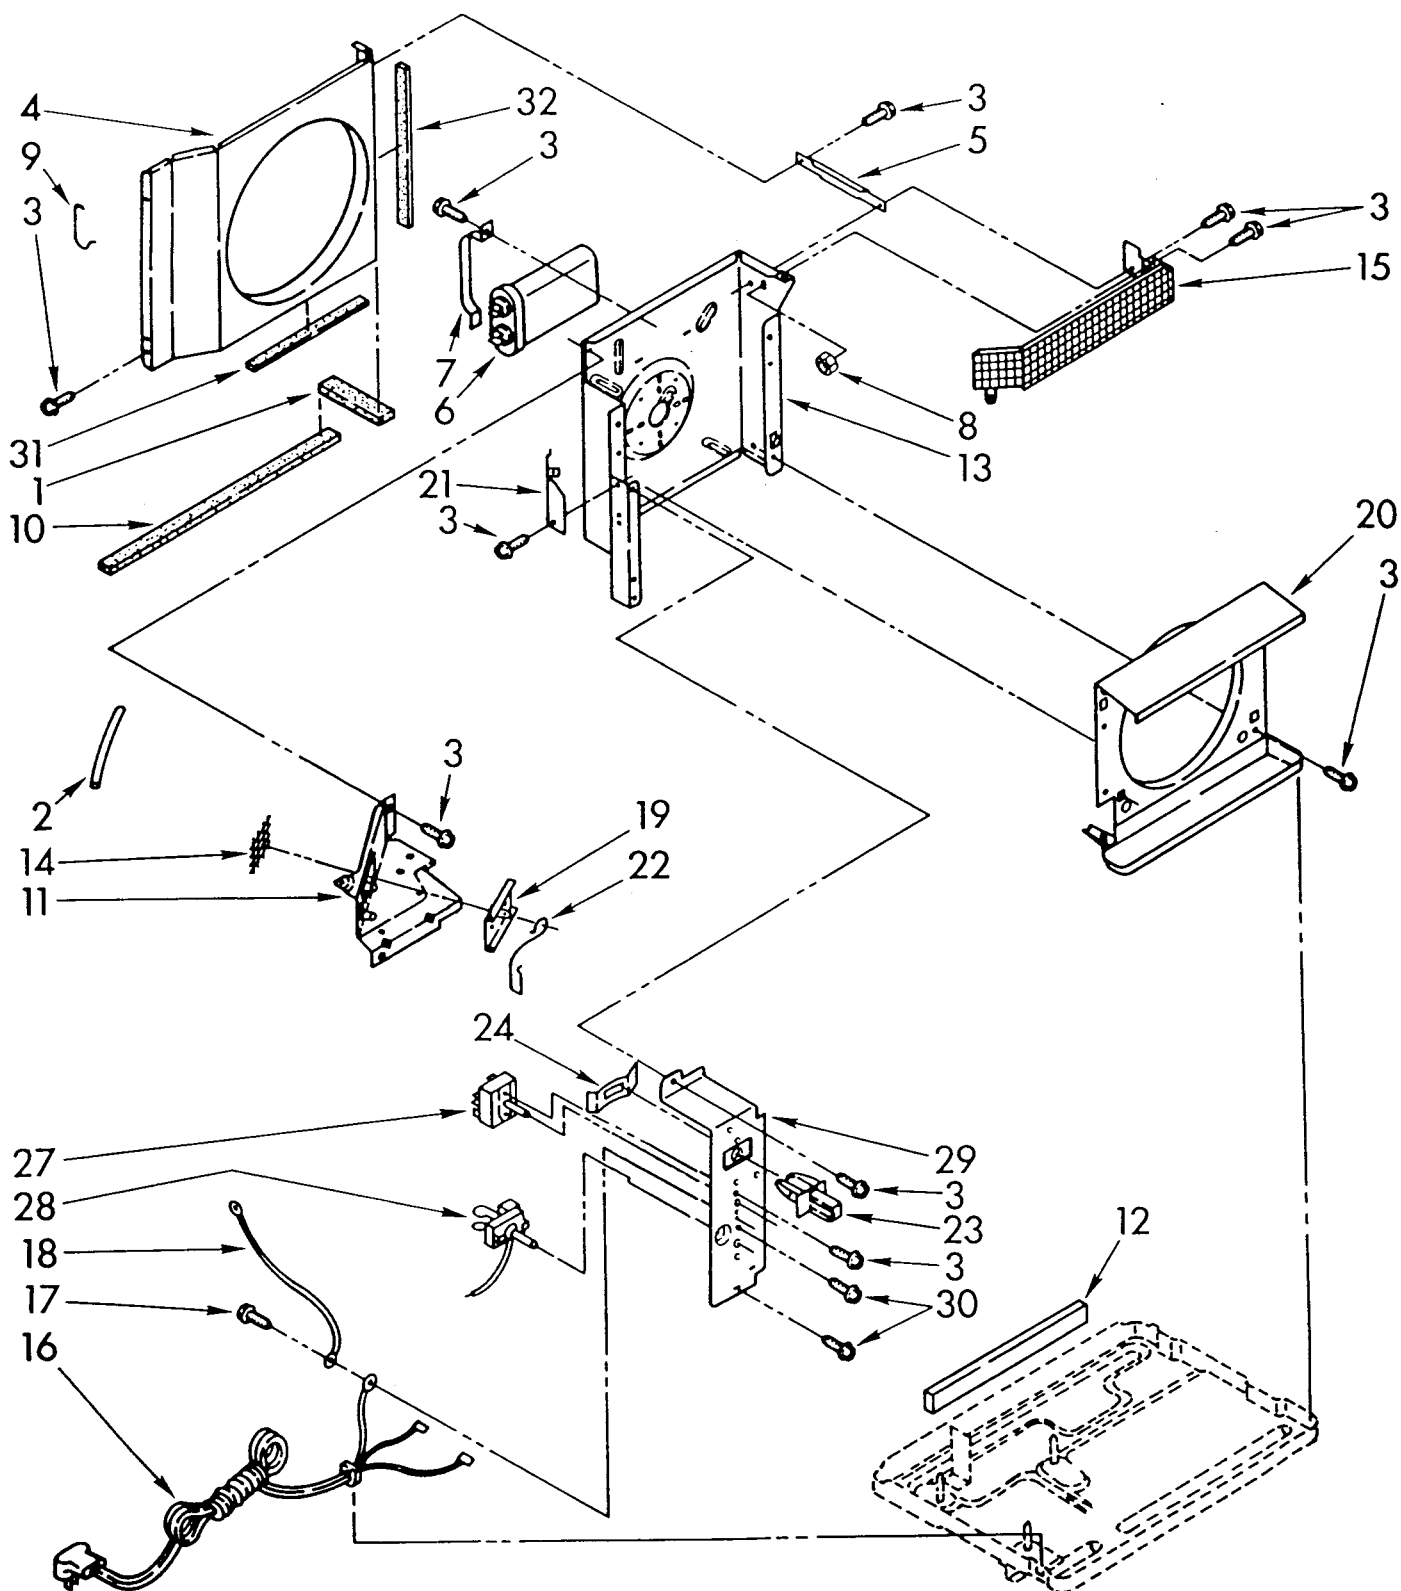

AIR FLOW AND CONTROL PARTS

For Model: CAW05A1A1