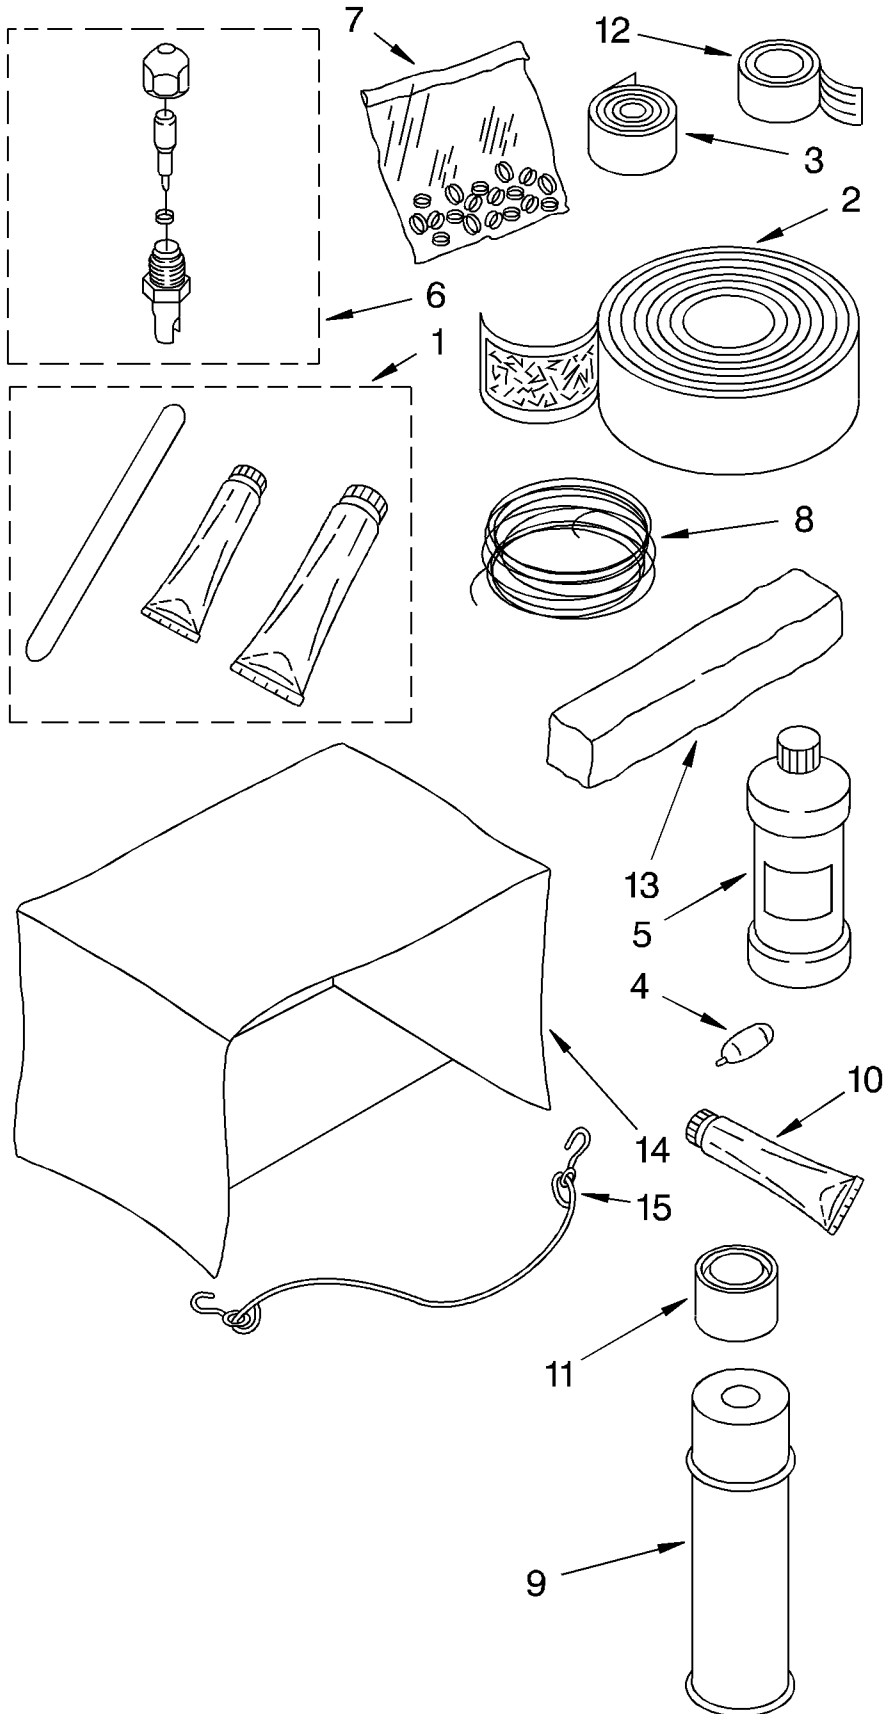

OPTIONAL PARTS (NOT INCLUDED)

For Model: AR1000XA0