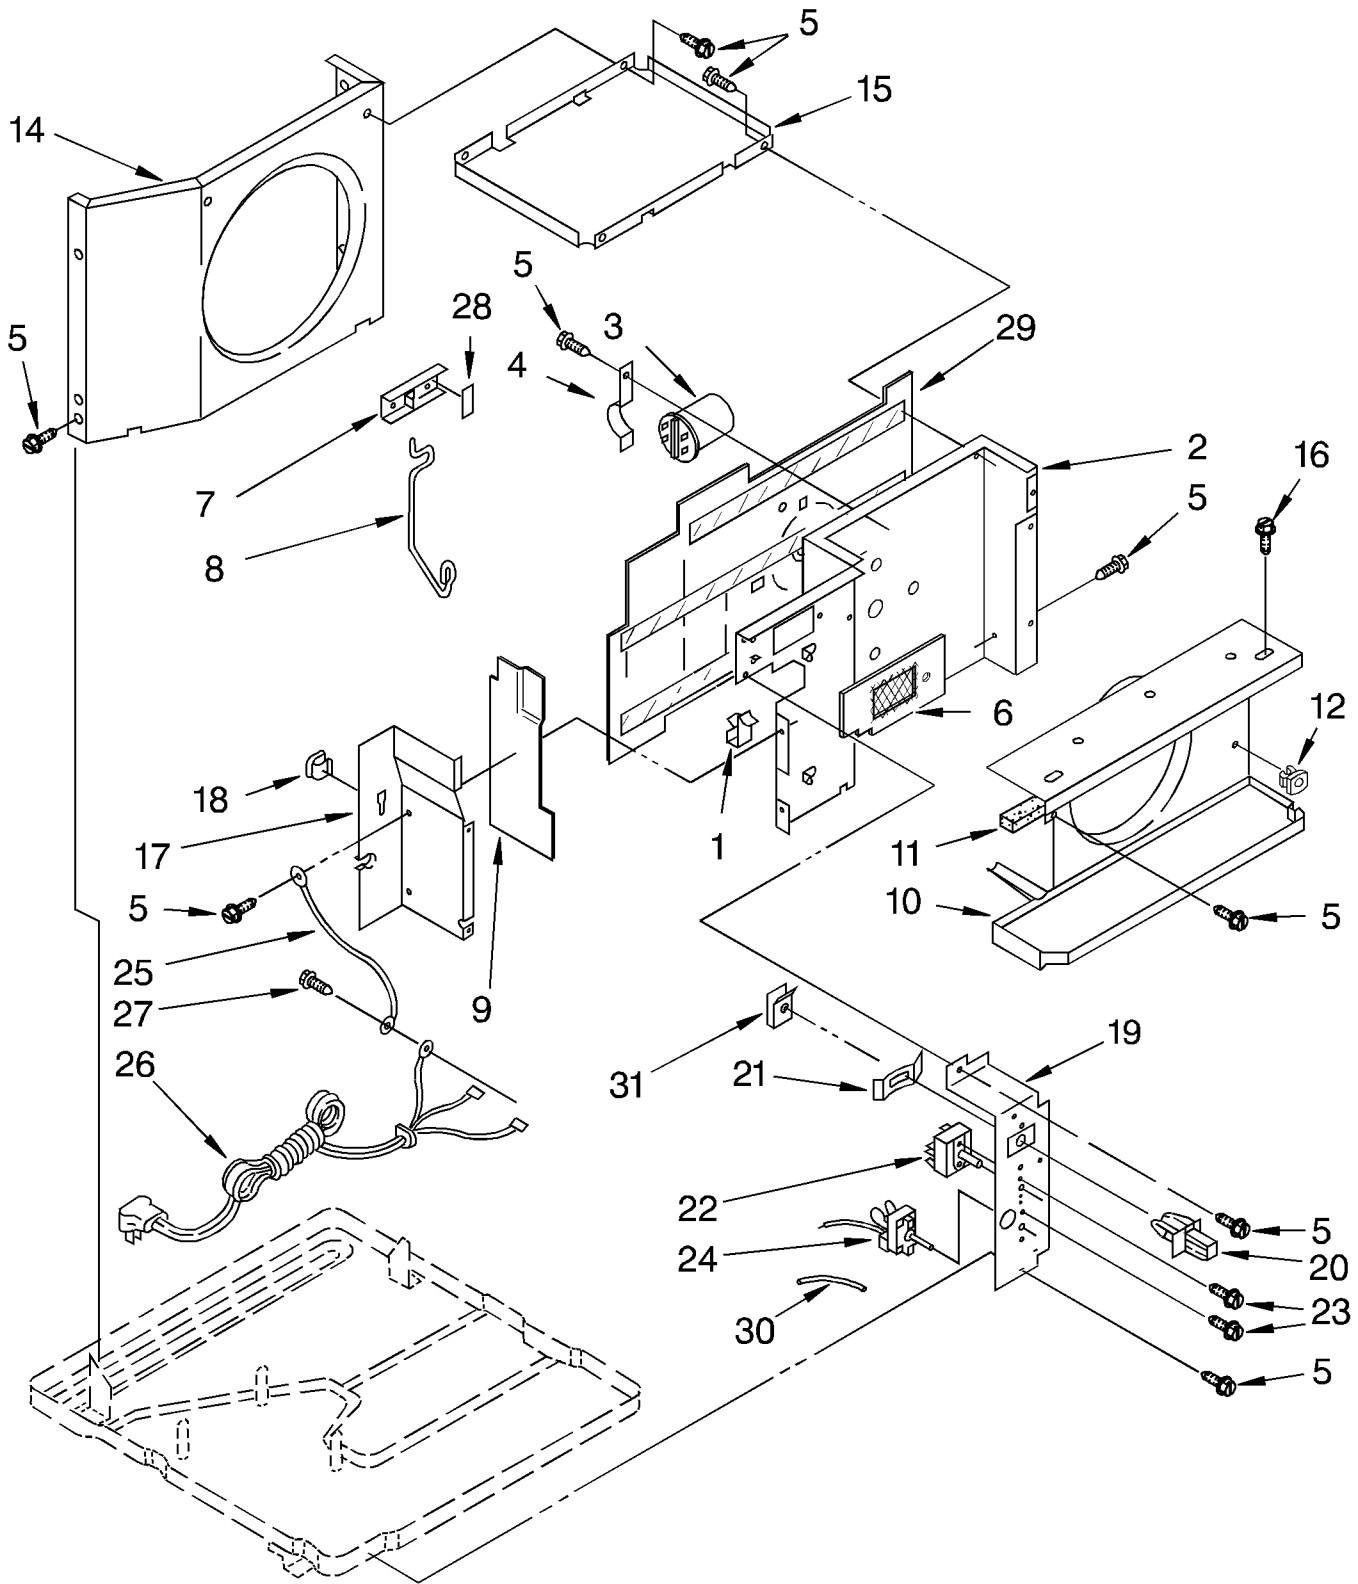

AIR FLOW AND CONTROL PARTS

For Model: AR100XA0

1	852451	Clamp, Cable
2	1165182	Wall, Dividing
3	1162594	Capacitor, Running
4	1162954	Bracket, Running Capacitor
5	488480	Screw, S.M.#8 x 1/2
6	1162926	Screen/Insulation Asy.
7	644206	Door, Exhaust
8	856042	Arm, Exhaust Door
9	1163514	Insulation, Dividing Wall Ext.
10	948219	Shroud, Evaporator (Includes No.11)
11	948220	Insulation, Evaporator Cover
12	487808	Fastener, Snap
14	856037	Shroud, Condenser
15	1156536	Support, Unit (2)
16	487910	Screw, S.M.#8 x 1/2 (2)
17	994561	Extension, Dividing Wall
18	644401	Retainer, Clip
19	996966	Panel, Control
20	953066	Actuator, Door
21	858765	Spring, Detent
22	1165243	Switch, Rotary
23	488734	Screw, Machine 6-32 x .175 (4)
24	949431	Control, Temperature
25	856094	Wire, Ground
26	1165241	Cable, Appliance
27	487871	Screw, ST 8-32 x 3/8
28	1159175	Spacer
29	1163432	Insulation, Dividing Wall
30	475841	Insulator, Sleeve
31	1162627	Clip, Exhaust Door Linkage