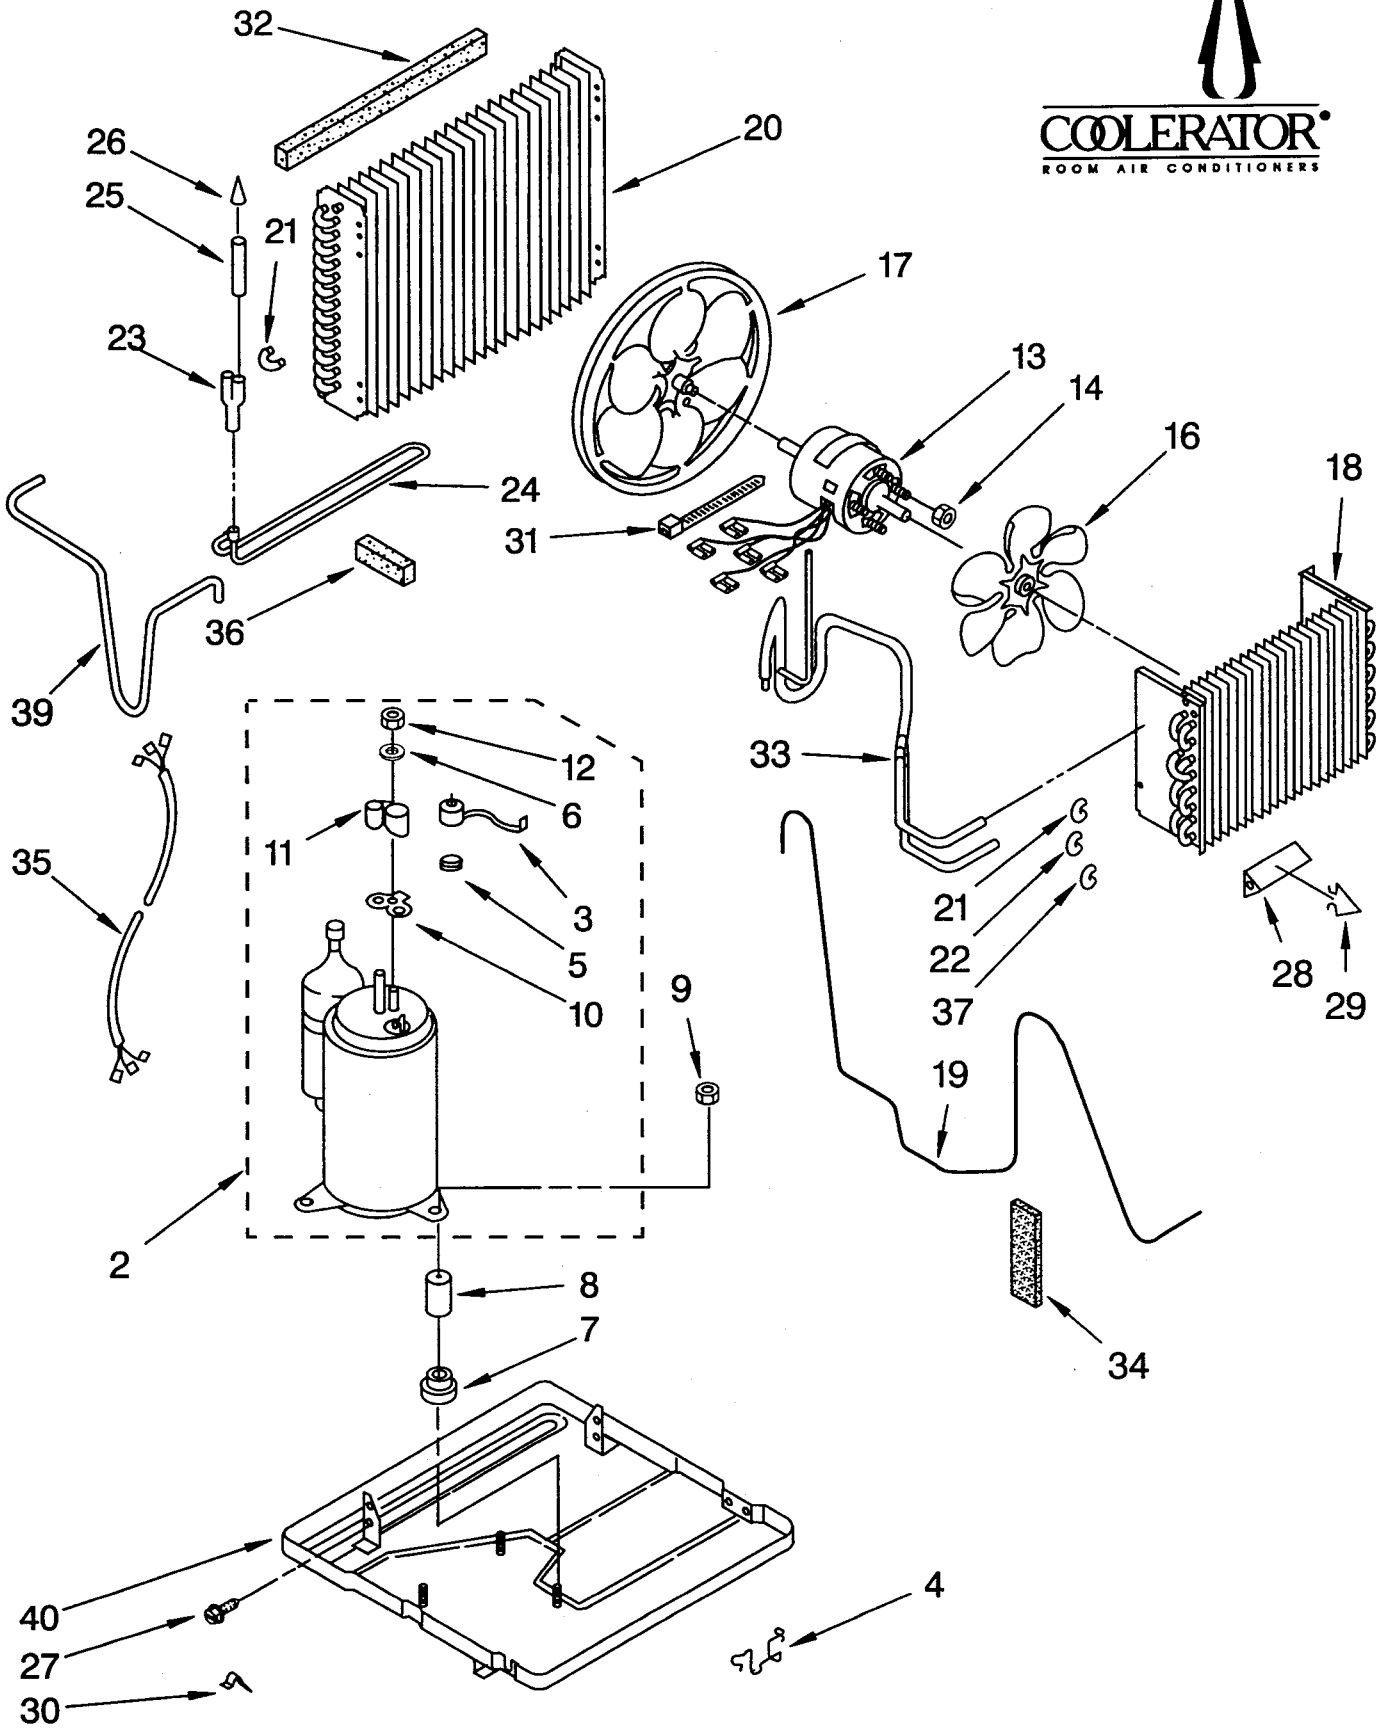

----- Manual continues below -----

UNIT PARTS

For Model: AR100XA0

AIR CONDITIONER

9/94

2	1163572	Compressor
3	951865	Overload
4	949634	Clip, Cabinet Front Mtg (2)
5	950032	Spring, Overload
6	950037	Gasket, Nut
7	950021	Grommet, Compressor Mounting (3)
8	950020	Sleeve, Compressor Mounting (3)
9	858121	Nut, Lock (3)
10	950035	Gasket, Terminal Cover
11	950036	Cover, Terminal
12	950027	Nut, Hex
13	1164696	Motor, Fan
14	488130	Nut, Hex Keps 8-32 (4)
16	1161594	Blade, Fan (Evaporator)
17	1160946	Blade, Fan (Condenser)
18	1164692	Evaporator
19	1164700	Tube, Restrictor
20	1160065	Condenser
21	708531	Bend, Return Evaporator (6) Condenser (13)
22	708532	Bend, Return Evaporator (1)
23	947364	Tube, Flow Divider
24	1160032	Tube, Extension
25	951437	Tube, Outlet (Includes No. 26)
26	49599	Strainer, Tube
27	488480	Screw, SM #8 x 1/2A (7)
28	996773	Anticipator, Temperature
29	475577	Clip, Temperature Anticipator
30	642684	Clamp, Tube
31	857547	Tie, Cable
32	948090	Seal, Condenser Top
33	1164706	Tube, Suction
34	1162616	Seal, Anti-Rub
35	484136	Harness, Wiring
36	859600	Seal, Condenser Bottom
37	1158407	Bend, Return (1)
39	1161574	Tube, Discharge
40	950019	Base