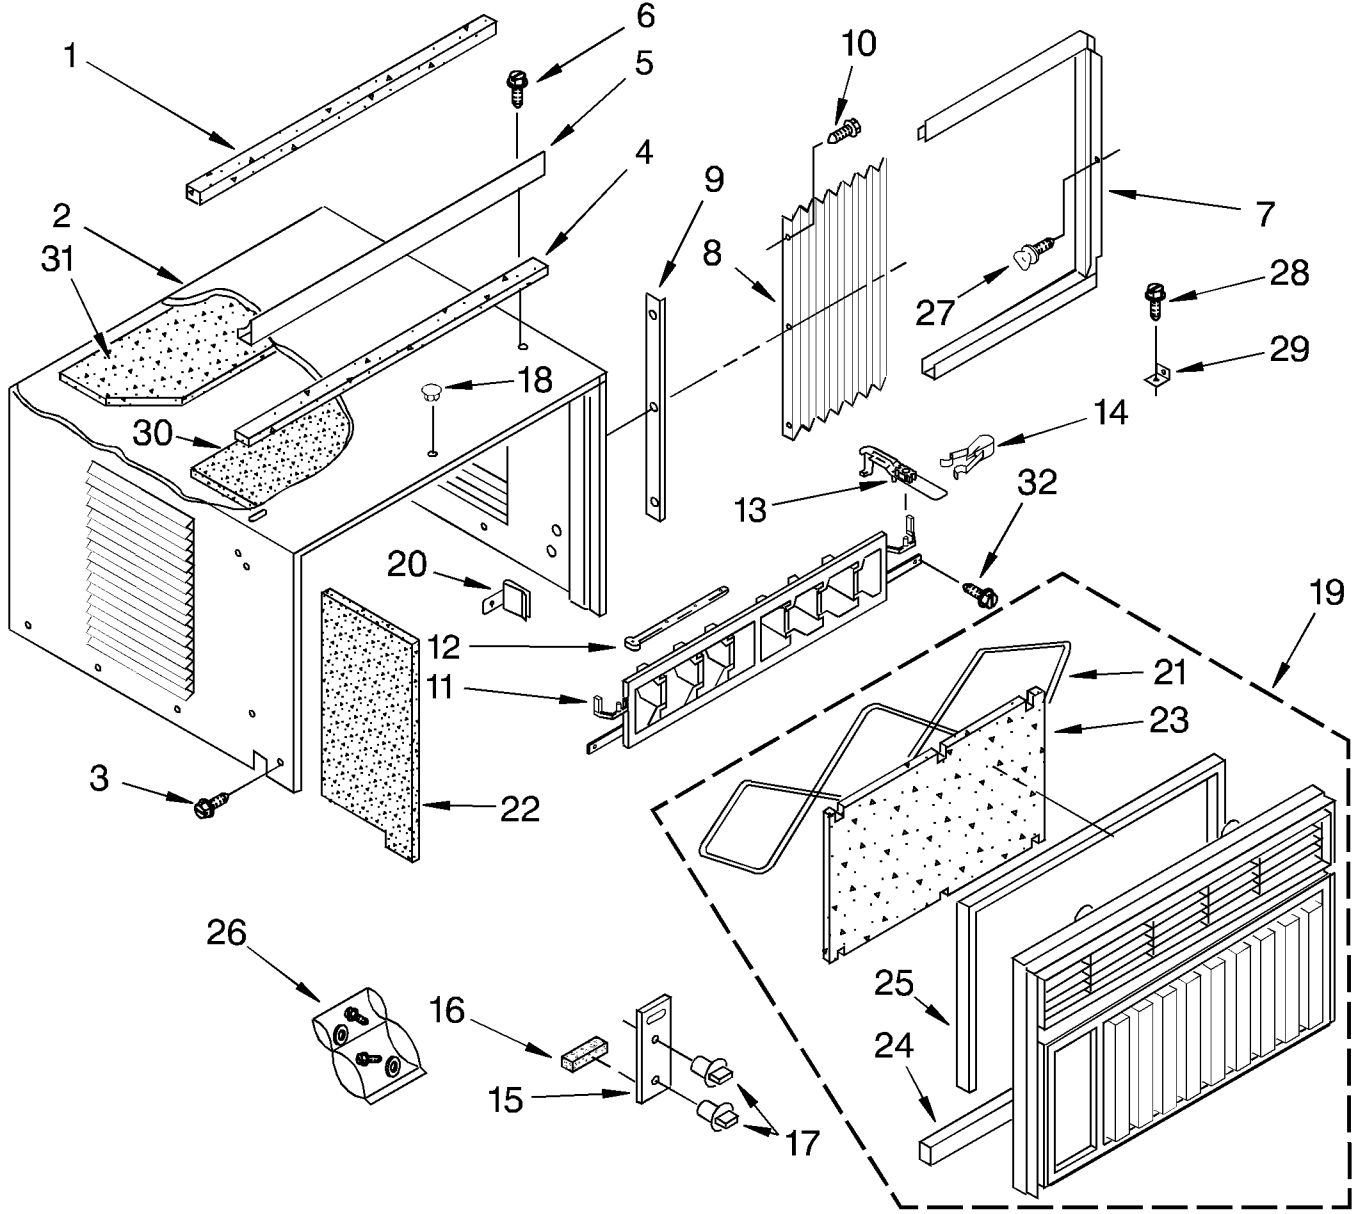

CABINET PARTS

For Model: AR1000XA0