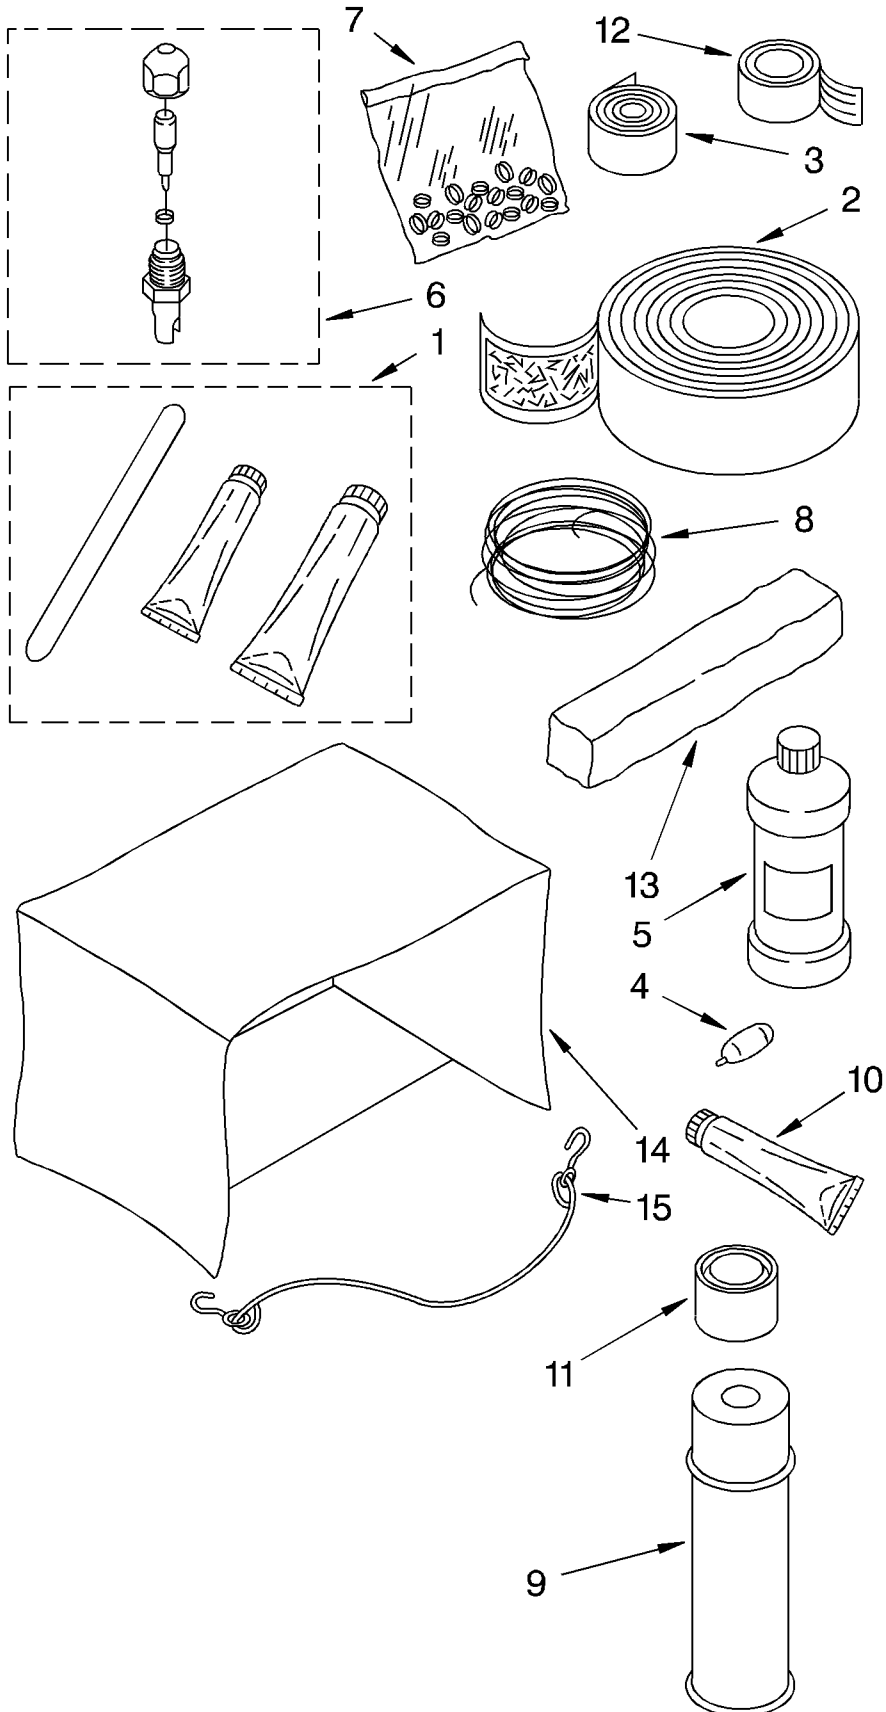

OPTIONAL PARTS (NOT INCLUDED)

For Model: AR1000XA0