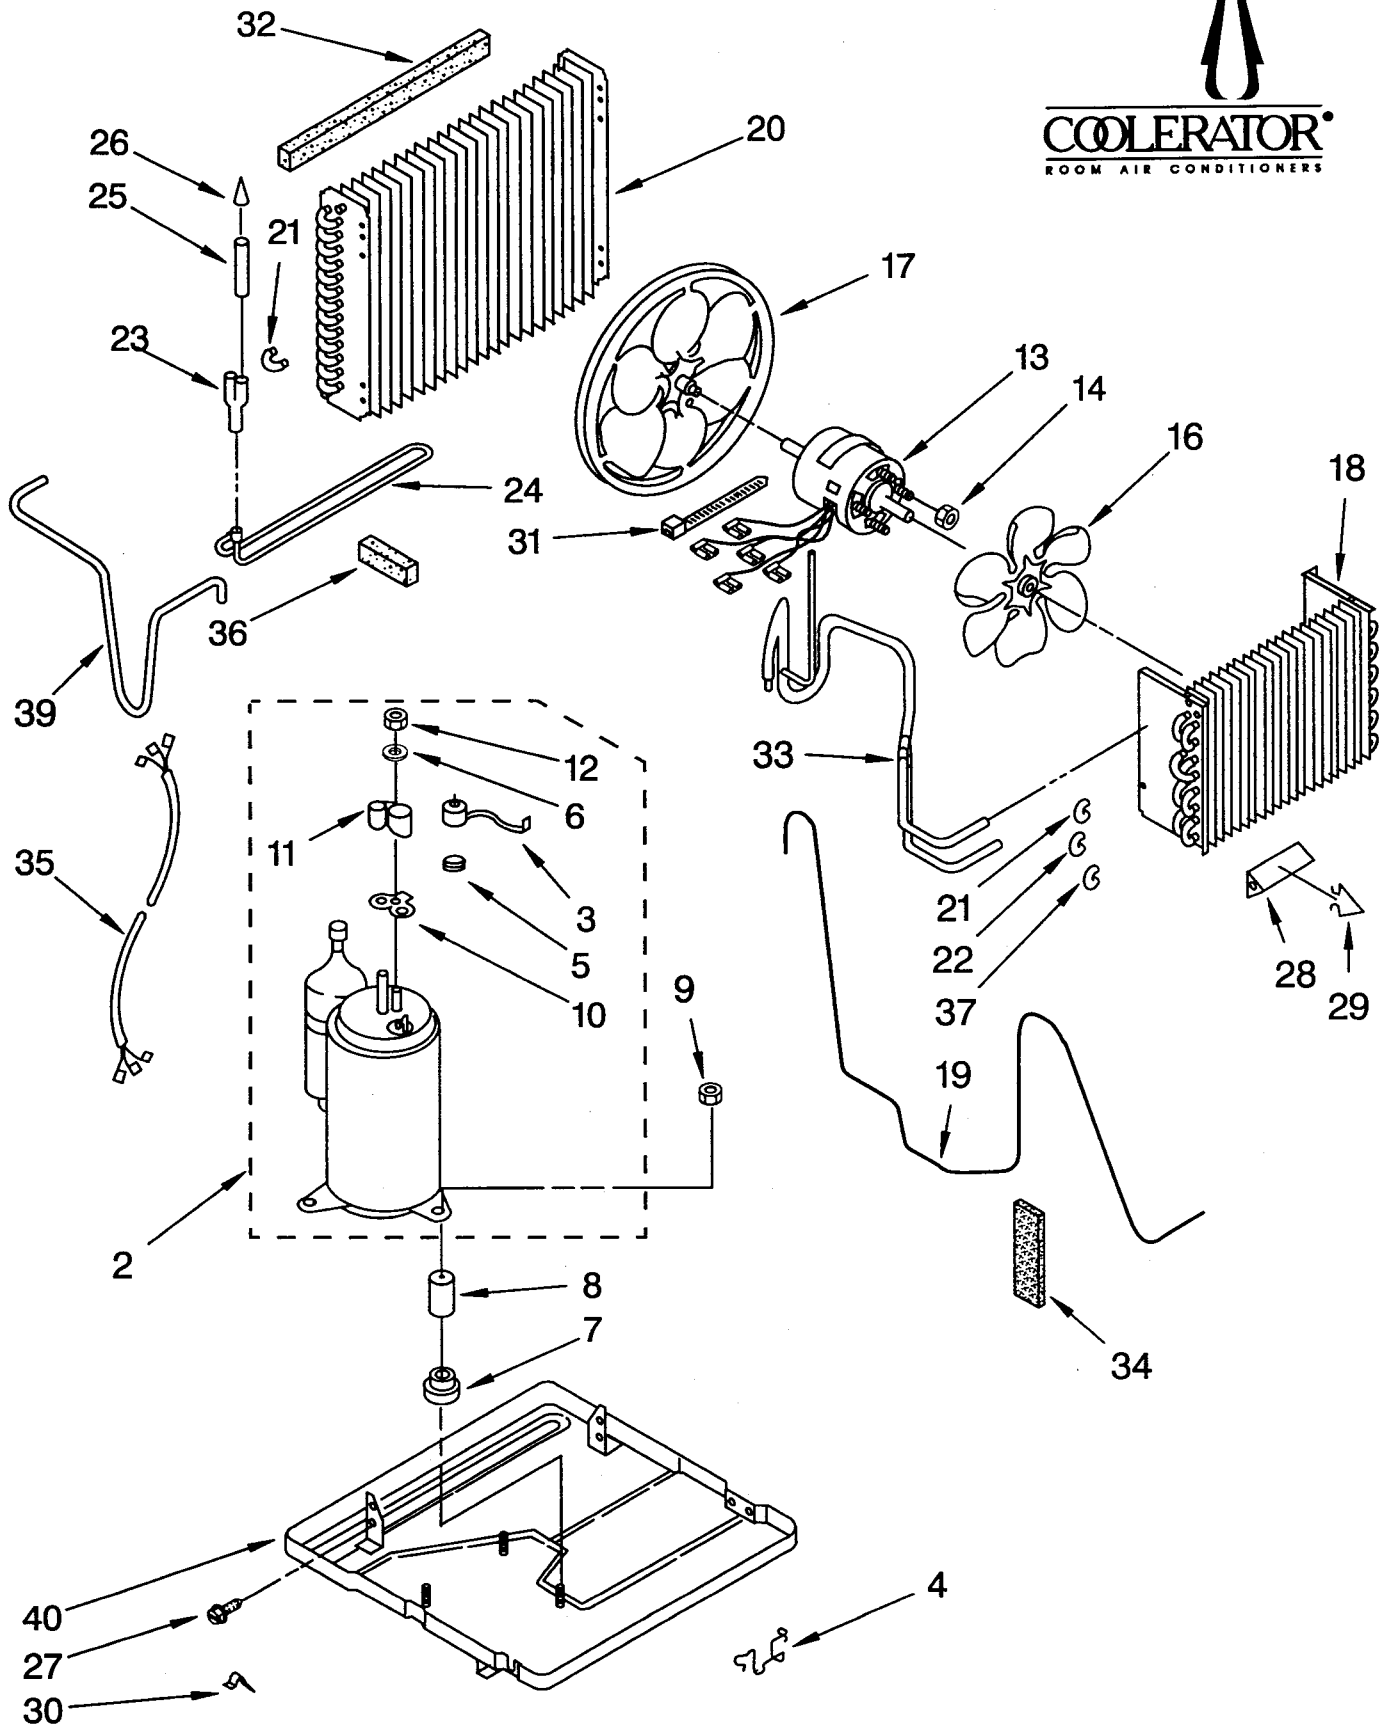

# UNIT PARTS

For Model: AR1000XA0

AIR CONDITIONER

9/94

2	1163572	Compressor
3	951865	Overload
4	949634	Clip, Cabinet Front Mtg (2)
5	950032	Spring, Overload
6	950037	Gasket, Nut
7	950021	Grommet, Compressor Mounting (3)
8	950020	Sleeve, Compressor Mounting (3)
9	858121	Nut, Lock (3)
10	950035	Gasket, Terminal Cover
11	950036	Cover, Terminal
12	950027	Nut, Hex
13	1164696	Motor, Fan
14	488130	Nut, Hex Keps 8-32 (4)
16	1161594	Blade, Fan (Evaporator)
17	1160946	Blade, Fan (Condenser)
18	1164692	Evaporator
19	1164700	Tube, Restrictor
20	1160065	Condenser
21	708531	Bend, Return Evaporator (6) Condenser (13)
22	708532	Bend, Return Evaporator (1)
23	947364	Tube, Flow Divider
24	1160032	Tube, Extension
25	951437	Tube, Outlet (Includes No. 26)
26	49599	Strainer, Tube
27	488480	Screw, SM #8 x 1/2A (7)
28	996773	Anticipator, Temperature
29	475577	Clip, Temperature Anticipator
30	642684	Clamp, Tube
31	857547	Tie, Cable
32	948090	Seal, Condenser Top
33	1164706	Tube, Suction
34	1162616	Seal, Anti-Rub
35	484136	Harness, Wiring
36	859600	Seal, Condenser Bottom
37	1158407	Bend, Return (1)
39	1161574	Tube, Discharge
40	950019	Base