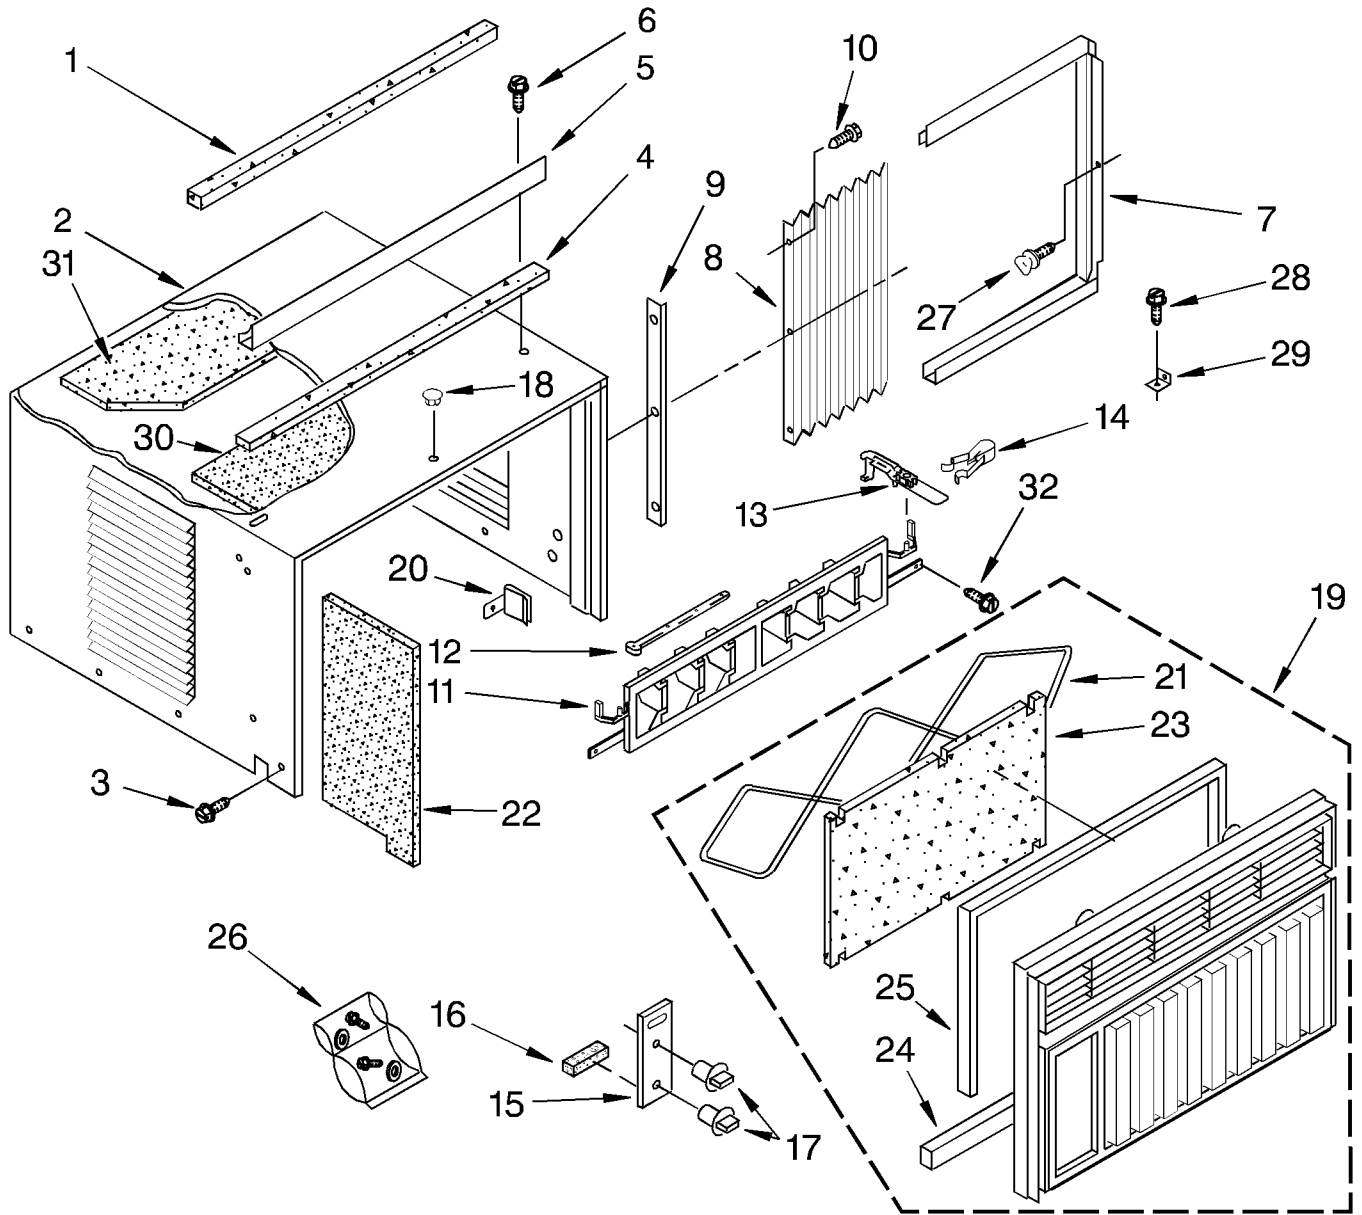

CABINET PARTS

For Model: AR1000XA0