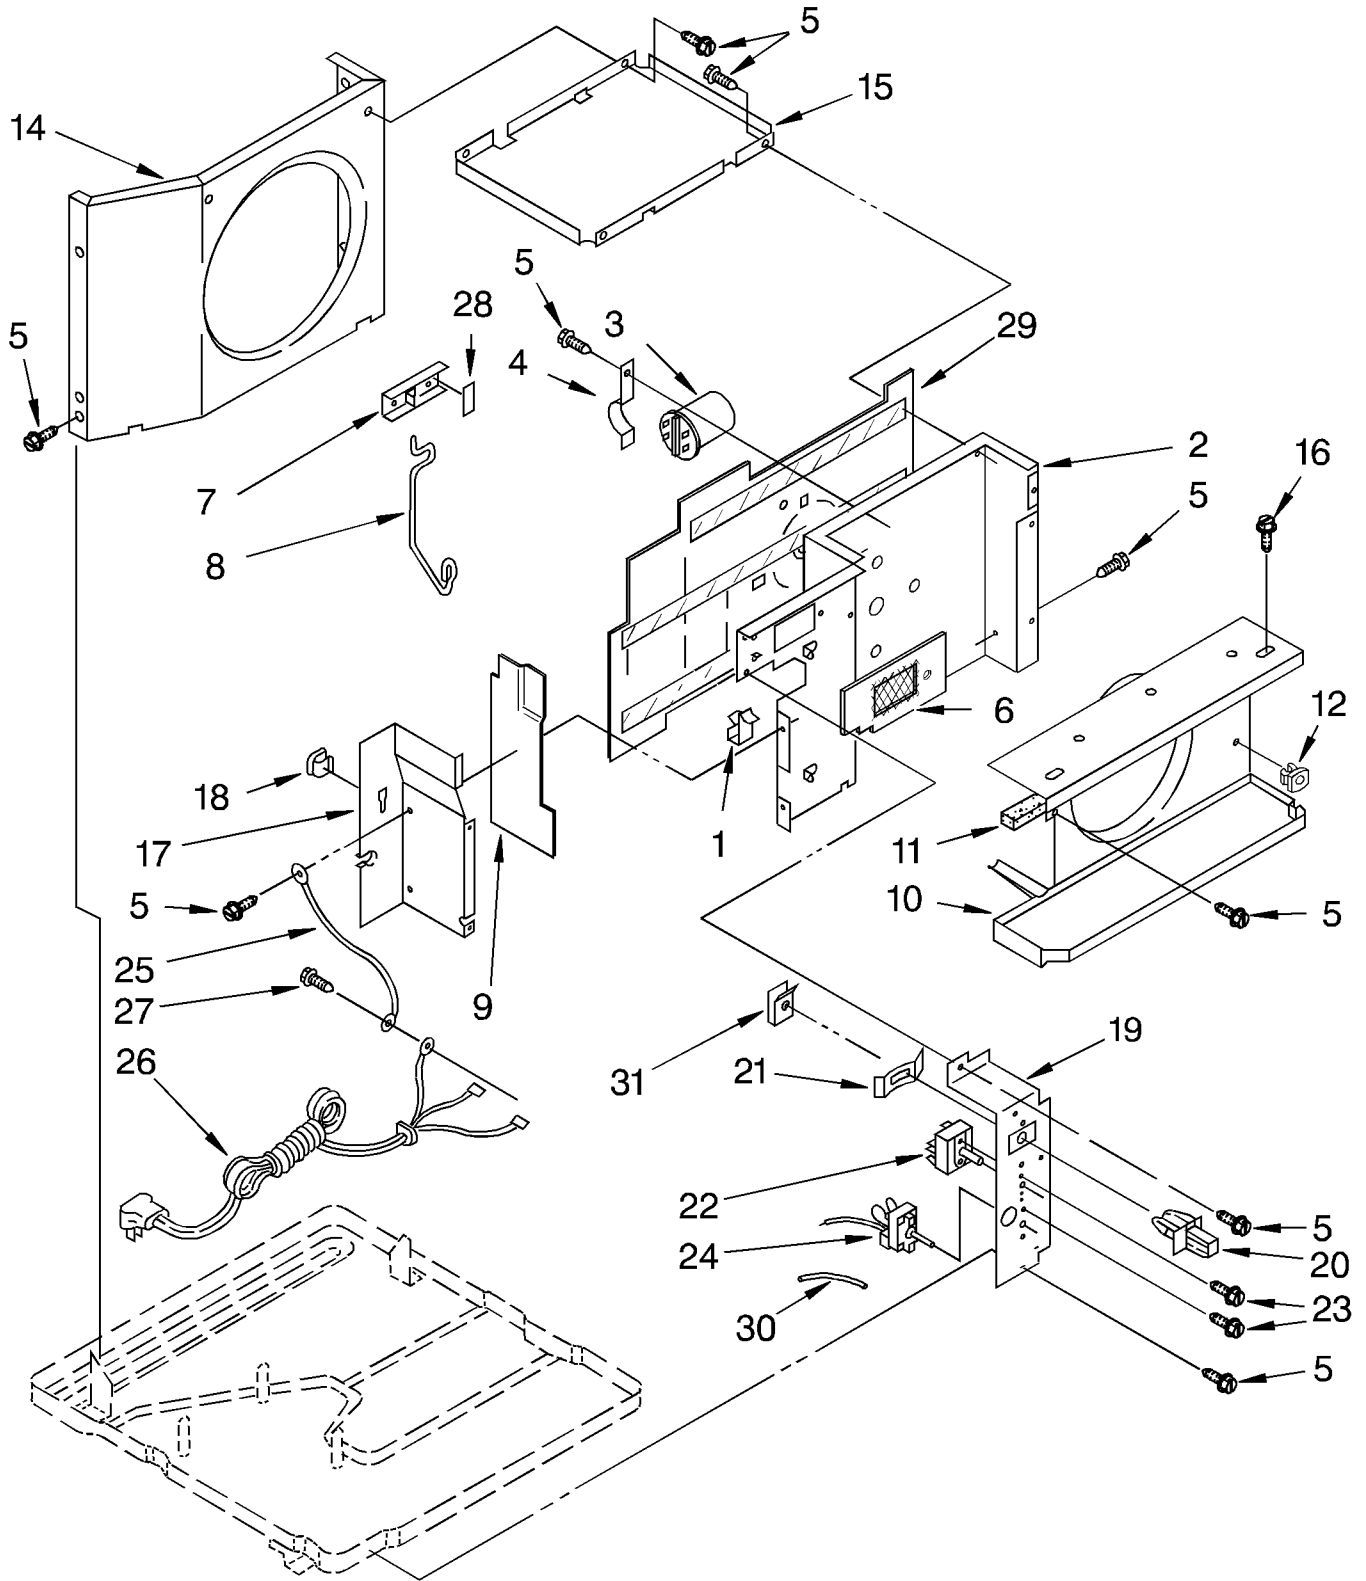

# AIR FLOW AND CONTROL PARTS

For Model: AR100XA0

1	852451	Clamp, Cable
2	1165182	Wall, Dividing
3	1162594	Capacitor, Running
4	1162954	Bracket, Running Capacitor
5	488480	Screw, S.M.#8 x 1/2
6	1162926	Screen/Insulation Asy.
7	644206	Door, Exhaust
8	856042	Arm, Exhaust Door
9	1163514	Insulation, Dividing Wall Ext.
10	948219	Shroud, Evaporator (Includes No.11)
11	948220	Insulation, Evaporator Cover
12	487808	Fastener, Snap
14	856037	Shroud, Condenser
15	1156536	Support, Unit (2)
16	487910	Screw, S.M.#8 x 1/2 (2)
17	994561	Extension, Dividing Wall
18	644401	Retainer, Clip
19	996966	Panel, Control
20	953066	Actuator, Door
21	858765	Spring, Detent
22	1165243	Switch, Rotary
23	488734	Screw, Machine 6-32 x .175 (4)
24	949431	Control, Temperature
25	856094	Wire, Ground
26	1165241	Cable, Appliance
27	487871	Screw, ST 8-32 x 3/8
28	1159175	Spacer
29	1163432	Insulation, Dividing Wall
30	475841	Insulator, Sleeve
31	1162627	Clip, Exhaust Door Linkage