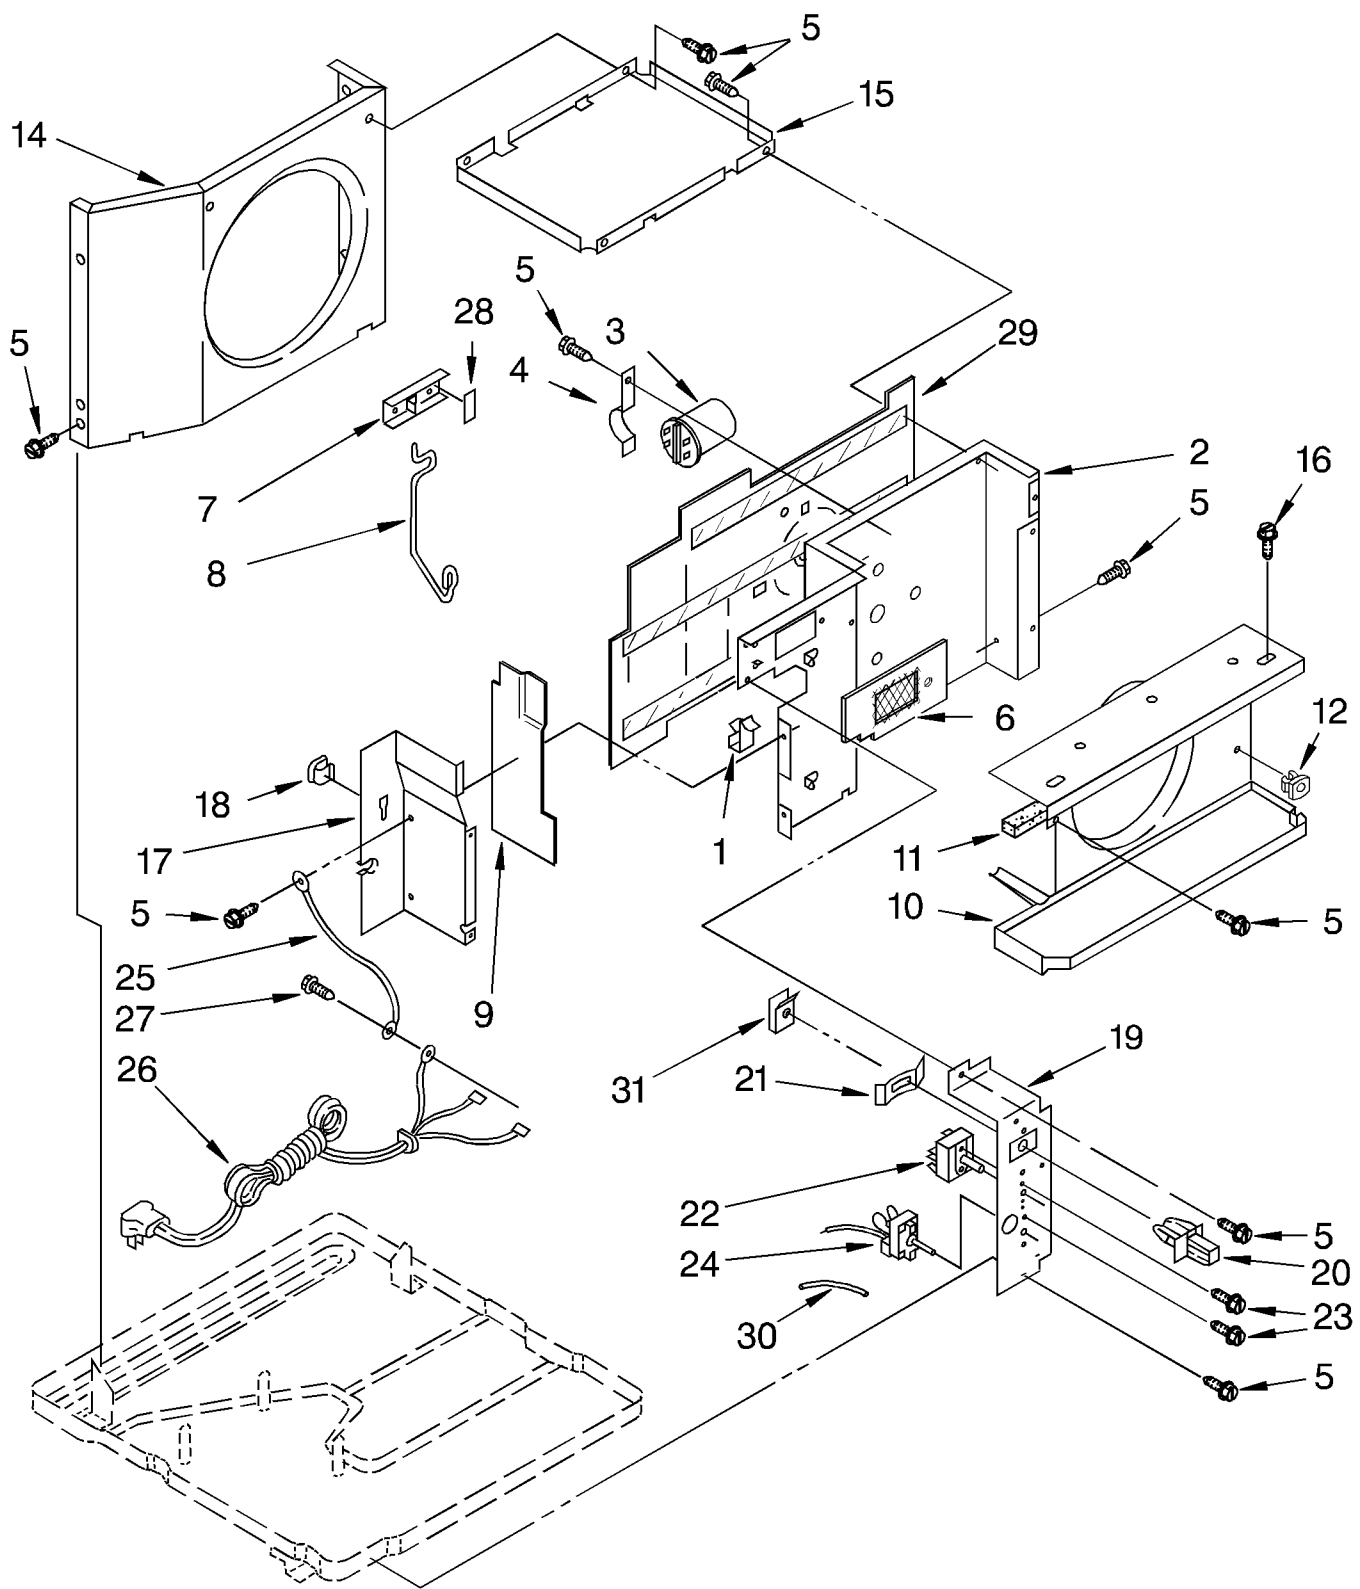

AIR FLOW AND CONTROL PARTS

For Model: AR100XA0

1	852451	Clamp, Cable
2	1165182	Wall, Dividing
3	1162594	Capacitor, Running
4	1162954	Bracket, Running Capacitor
5	488480	Screw, S.M.#8 x 1/2
6	1162926	Screen/Insulation Asy.
7	644206	Door, Exhaust
8	856042	Arm, Exhaust Door
9	1163514	Insulation, Dividing Wall Ext.
10	948219	Shroud, Evaporator (Includes No.11)
11	948220	Insulation, Evaporator Cover
12	487808	Fastener, Snap
14	856037	Shroud, Condenser
15	1156536	Support, Unit (2)
16	487910	Screw, S.M.#8 x 1/2 (2)
17	994561	Extension, Dividing Wall
18	644401	Retainer, Clip
19	996966	Panel, Control
20	953066	Actuator, Door
21	858765	Spring, Detent
22	1165243	Switch, Rotary
23	488734	Screw, Machine 6-32 x .175 (4)
24	949431	Control, Temperature
25	856094	Wire, Ground
26	1165241	Cable, Appliance
27	487871	Screw, ST 8-32 x 3/8
28	1159175	Spacer
29	1163432	Insulation, Dividing Wall
30	475841	Insulator, Sleeve
31	1162627	Clip, Exhaust Door Linkage