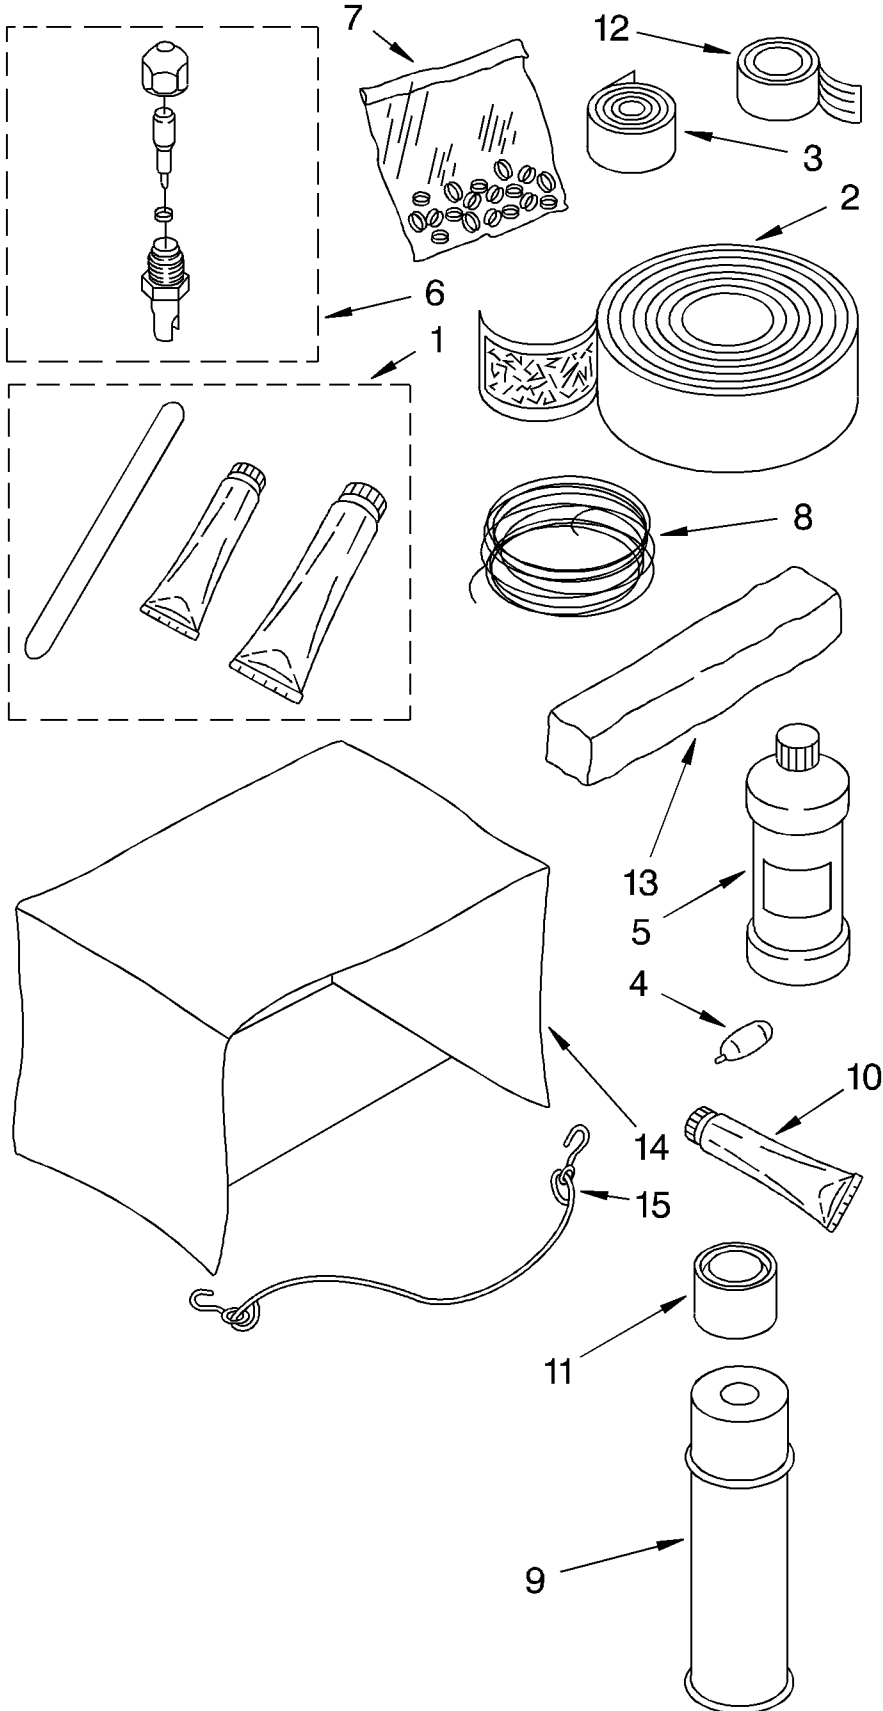

OPTIONAL PARTS (NOT INCLUDED)

For Model: AR1000XA0